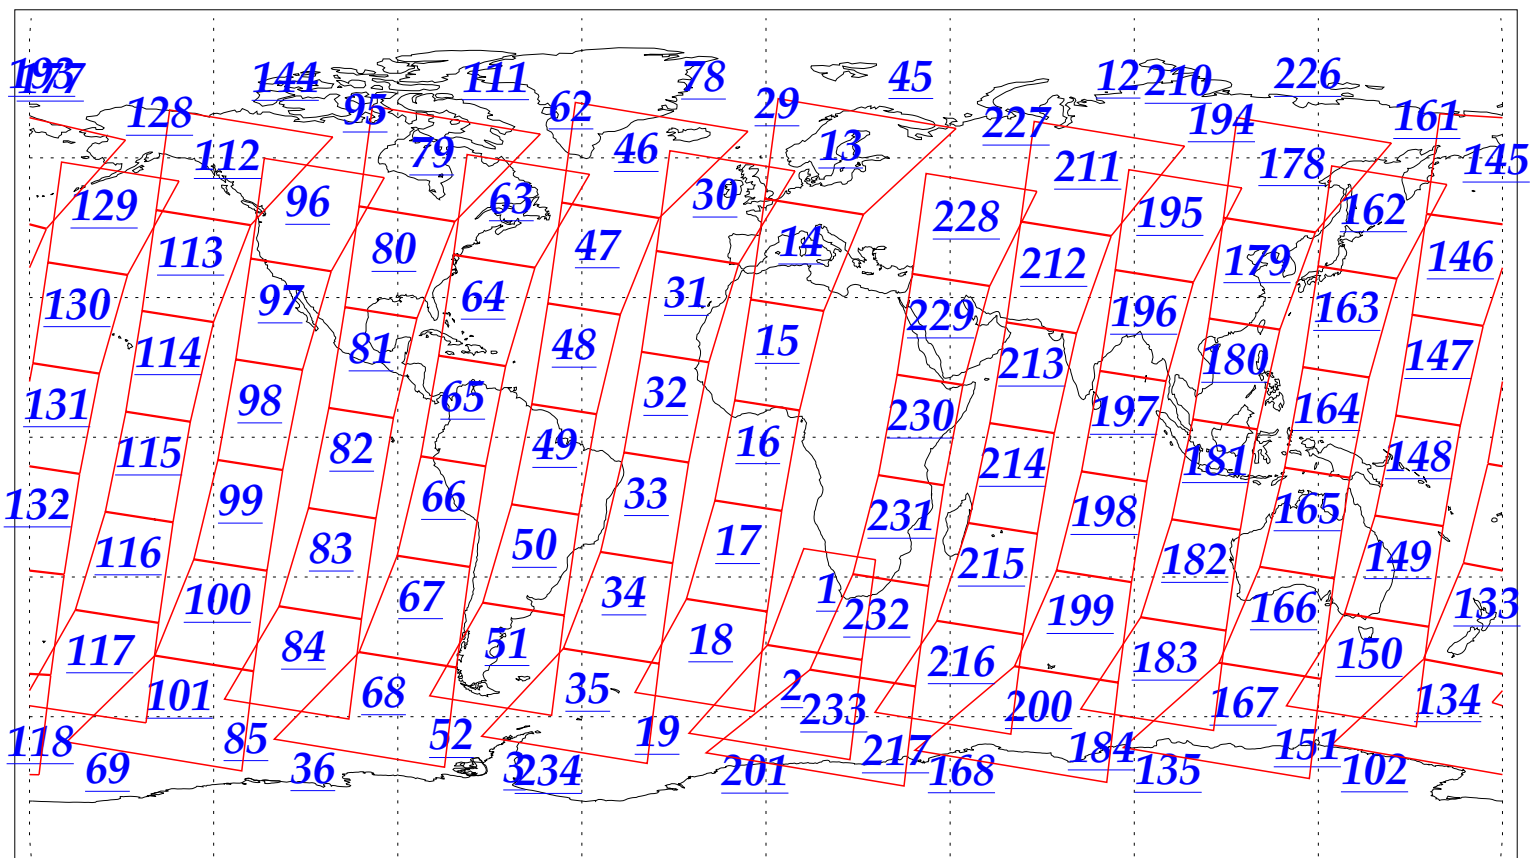

L1B Availability  
AMSU Granules: 240  
HSB Granules: 240  
AIRS Granules: 240

13 Dec 2002  
DoY 347  
Aqua Day 223  
Granules: 1 to 120

Granules: 121 to 240

Legend: AMSU Available, HSB Available, AIRS Available

L1B Availability  
AMSU Granules: 240  
HSB Granules: 240  
AIRS Granules: 240

13 Dec 2002  
DoY 347  
Aqua Day 223

Ascending Granules

Descending Granules

Legend: AMSU Available, HSB Available, AIRS Available

L1B Availability  
 AMSU Granules: 240  
 HSB Granules: 240  
 AIRS Granules: 240

13 Dec 2002  
 DoY 347  
 Aqua Day 223

Northern Hemisphere Granules

Southern Hemisphere Granules

Legend: AMSU Available, HSB Available, AIRS Available