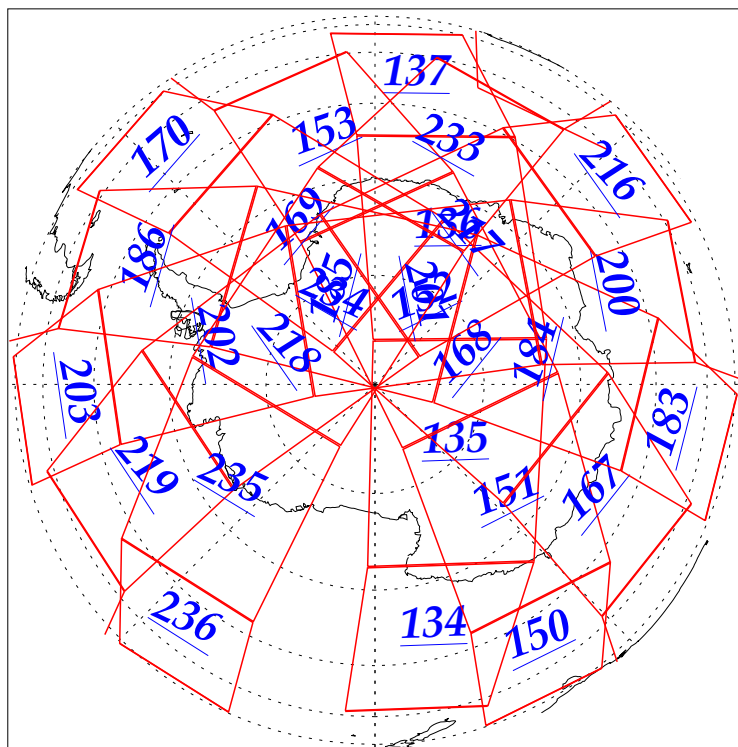

L1B Availability  
AMSU Granules: 240  
HSB Granules: 240  
AIRS Granules: 240

13 Dec 2002  
DoY 347  
Aqua Day 223  
Granules: 1 to 120

Granules: 121 to 240

Legend: AMSU Available, HSB Available, AIRS Available

L1B Availability  
AMSU Granules: 240  
HSB Granules: 240  
AIRS Granules: 240

13 Dec 2002  
DoY 347  
Aqua Day 223

Ascending Granules

Descending Granules

Legend: AMSU Available, HSB Available, AIRS Available

L1B Availability  
 AMSU Granules: 240  
 HSB Granules: 240  
 AIRS Granules: 240

13 Dec 2002  
 DoY 347  
 Aqua Day 223

Northern Hemisphere Granules

Southern Hemisphere Granules

Legend: AMSU Available, HSB Available, AIRS Available