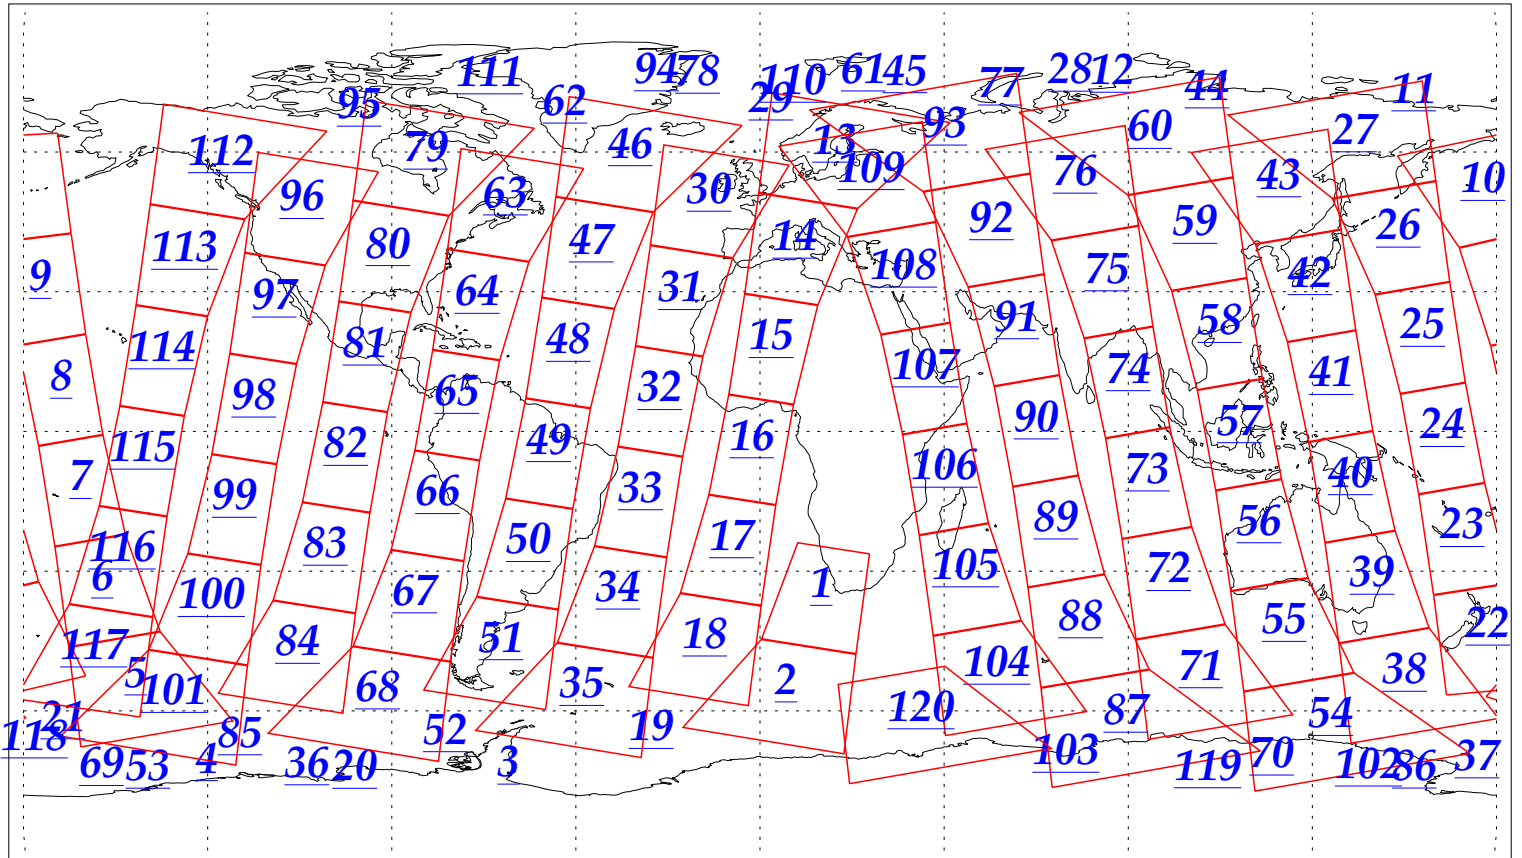

L1B Availability  
AMSU Granules: 240  
HSB Granules: 240  
AIRS Granules: 240

13 Dec 2002  
DoY 347  
Aqua Day 223  
Granules: 1 to 120

Granules: 121 to 240

Legend: AMSU Available, HSB Available, AIRS Available

L1B Availability  
AMSU Granules: 240  
HSB Granules: 240  
AIRS Granules: 240

13 Dec 2002  
DoY 347  
Aqua Day 223

Ascending Granules

Descending Granules

Legend: AMSU Available, HSB Available, AIRS Available

L1B Availability  
 AMSU Granules: 240  
 HSB Granules: 240  
 AIRS Granules: 240

13 Dec 2002  
 DoY 347  
 Aqua Day 223

Northern Hemisphere Granules

Southern Hemisphere Granules

Legend: AMSU Available, HSB Available, AIRS Available