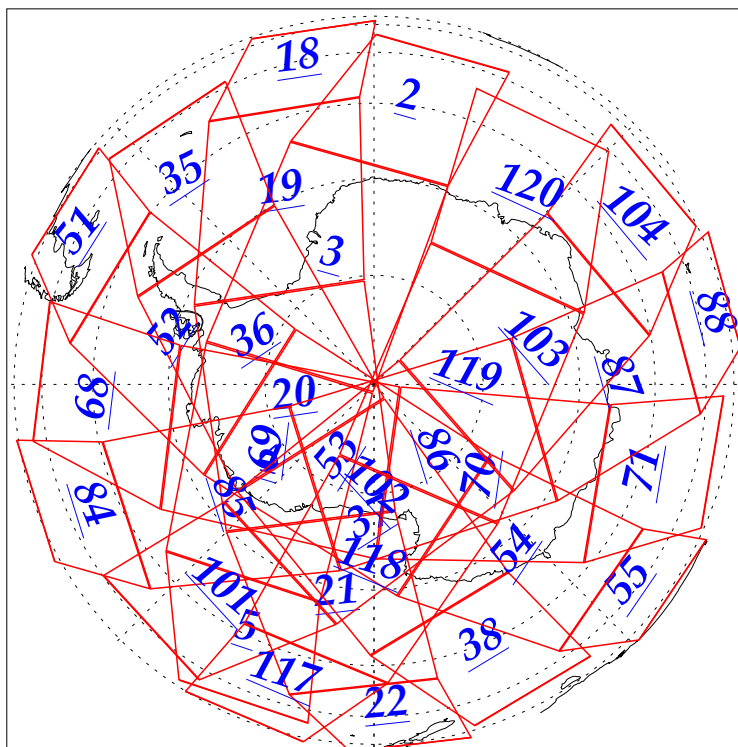

L1B Availability  
AMSU Granules: 240  
HSB Granules: 240  
AIRS Granules: 240

13 Dec 2002  
DoY 347  
Aqua Day 223  
Granules: 1 to 120

Granules: 121 to 240

Legend: AMSU Available, HSB Available, AIRS Available

L1B Availability  
AMSU Granules: 240  
HSB Granules: 240  
AIRS Granules: 240

13 Dec 2002  
DoY 347  
Aqua Day 223

Ascending Granules

Descending Granules

Legend: AMSU Available, HSB Available, AIRS Available

L1B Availability  
 AMSU Granules: 240  
 HSB Granules: 240  
 AIRS Granules: 240

13 Dec 2002  
 DoY 347  
 Aqua Day 223

Northern Hemisphere Granules

Southern Hemisphere Granules

Legend: AMSU Available, HSB Available, AIRS Available