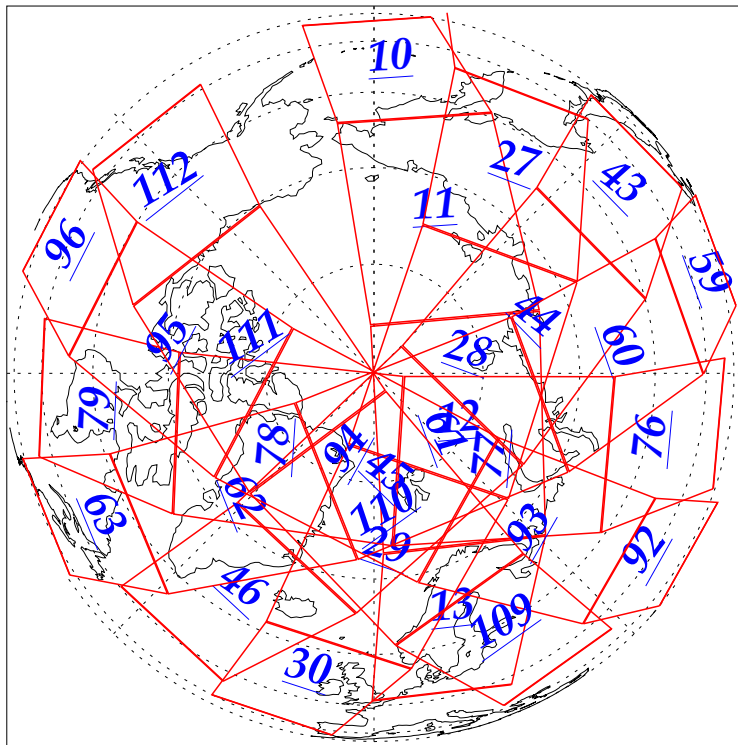

L1B Availability  
AMSU Granules: 240  
HSB Granules: 240  
AIRS Granules: 240

13 Dec 2002  
DoY 347  
Aqua Day 223  
Granules: 1 to 120

Granules: 121 to 240

Legend: AMSU Available, HSB Available, AIRS Available

L1B Availability  
AMSU Granules: 240  
HSB Granules: 240  
AIRS Granules: 240

13 Dec 2002  
DoY 347  
Aqua Day 223

Ascending Granules

Descending Granules

Legend: AMSU Available, HSB Available, AIRS Available

L1B Availability  
 AMSU Granules: 240  
 HSB Granules: 240  
 AIRS Granules: 240

13 Dec 2002  
 DoY 347  
 Aqua Day 223

Northern Hemisphere Granules

Southern Hemisphere Granules

Legend: AMSU Available, HSB Available, AIRS Available