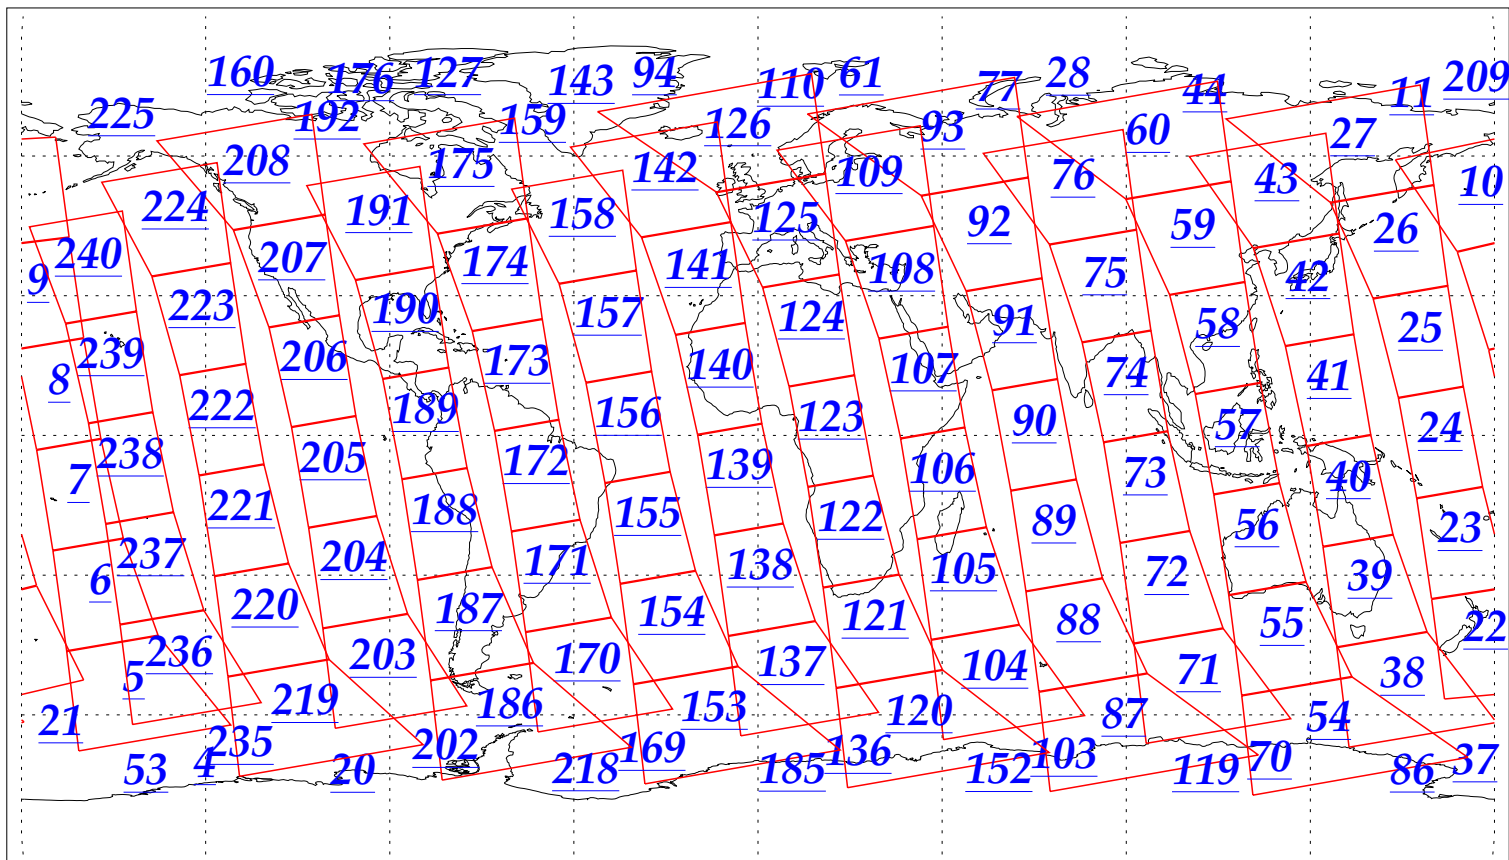

L1B Availability  
AMSU Granules: 240  
HSB Granules: 240  
AIRS Granules: 240

13 Dec 2002  
DoY 347  
Aqua Day 223  
Granules: 1 to 120

Granules: 121 to 240

Legend: AMSU Available, HSB Available, AIRS Available

L1B Availability  
AMSU Granules: 240  
HSB Granules: 240  
AIRS Granules: 240

13 Dec 2002  
DoY 347  
Aqua Day 223

Ascending Granules

Descending Granules

Legend: AMSU Available, HSB Available, AIRS Available

L1B Availability  
 AMSU Granules: 240  
 HSB Granules: 240  
 AIRS Granules: 240

13 Dec 2002  
 DoY 347  
 Aqua Day 223

Northern Hemisphere Granules

Southern Hemisphere Granules

Legend: AMSU Available, HSB Available, AIRS Available