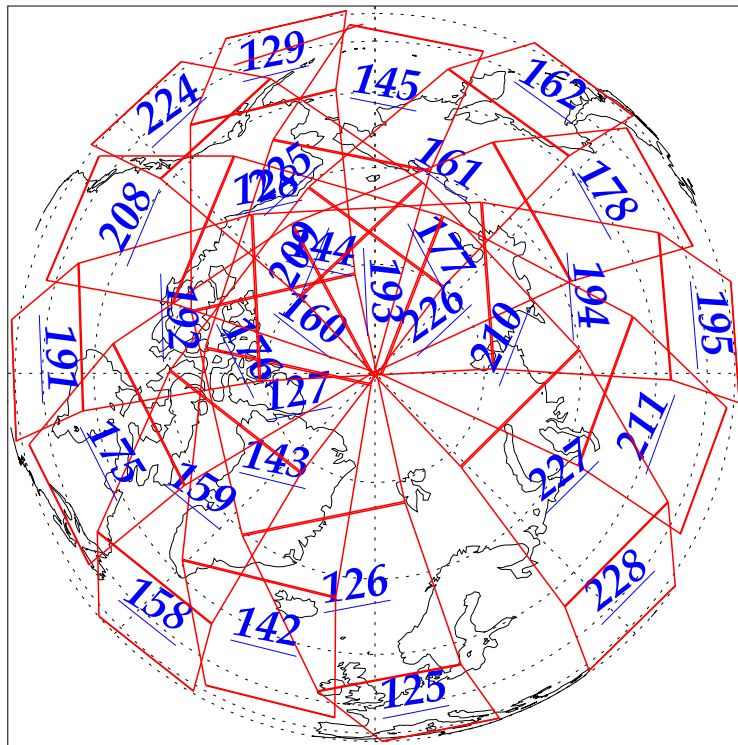

L1B Availability  
AMSU Granules: 240  
HSB Granules: 240  
AIRS Granules: 240

13 Dec 2002  
DoY 347  
Aqua Day 223  
Granules: 1 to 120

Granules: 121 to 240

Legend: AMSU Available, HSB Available, AIRS Available

L1B Availability  
AMSU Granules: 240  
HSB Granules: 240  
AIRS Granules: 240

13 Dec 2002  
DoY 347  
Aqua Day 223

Ascending Granules

Descending Granules

Legend: AMSU Available, HSB Available, AIRS Available

L1B Availability  
 AMSU Granules: 240  
 HSB Granules: 240  
 AIRS Granules: 240

13 Dec 2002  
 DoY 347  
 Aqua Day 223

Northern Hemisphere Granules

Southern Hemisphere Granules

Legend: AMSU Available, HSB Available, AIRS Available