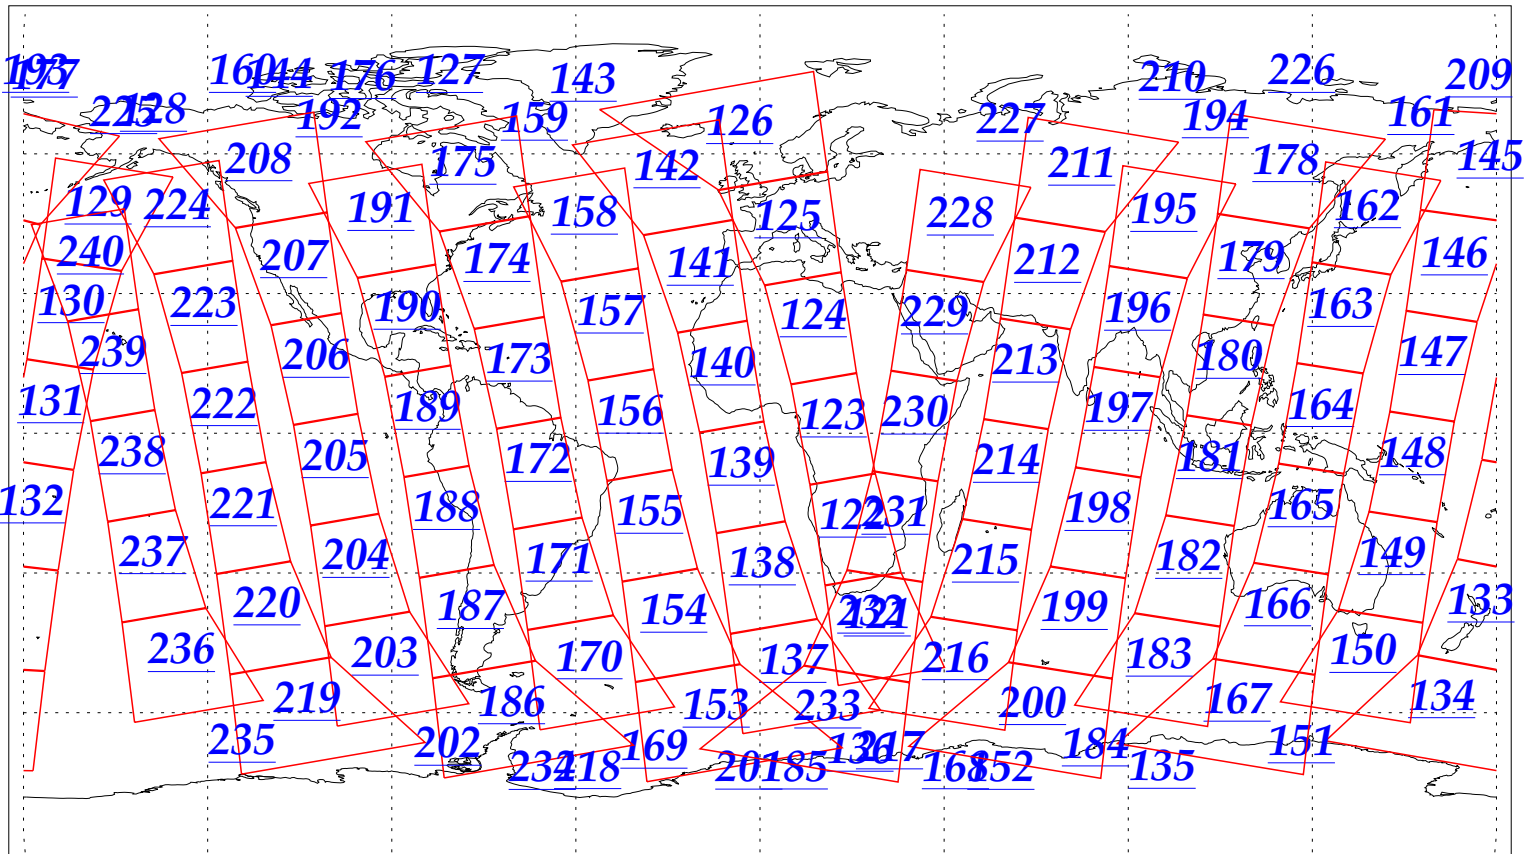

L1B Availability  
AMSU Granules: 240  
HSB Granules: 240  
AIRS Granules: 240

13 Dec 2002  
DoY 347  
Aqua Day 223  
Granules: 1 to 120

Granules: 121 to 240

Legend: AMSU Available, HSB Available, AIRS Available

L1B Availability  
AMSU Granules: 240  
HSB Granules: 240  
AIRS Granules: 240

13 Dec 2002  
DoY 347  
Aqua Day 223

Ascending Granules

Descending Granules

Legend: AMSU Available, HSB Available, AIRS Available

L1B Availability  
 AMSU Granules: 240  
 HSB Granules: 240  
 AIRS Granules: 240

13 Dec 2002  
 DoY 347  
 Aqua Day 223

Northern Hemisphere Granules

Southern Hemisphere Granules

Legend: AMSU Available, HSB Available, AIRS Available