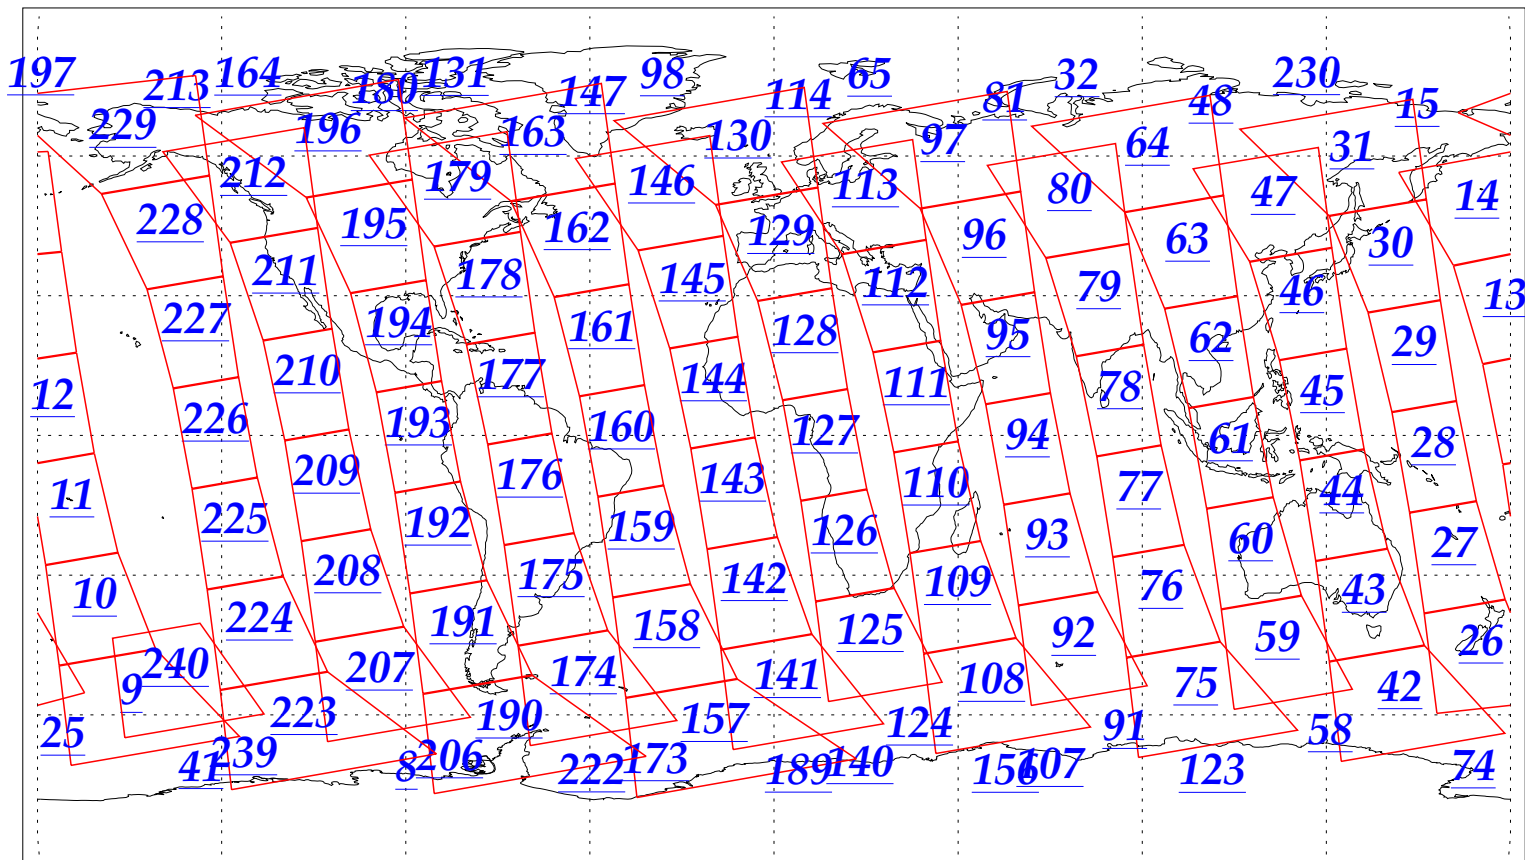

L1B Availability
AMSU Granules: 240
HSB Granules: 240
AIRS Granules: 240

9 Dec 2002
DoY 343
Aqua Day 219
Granules: 1 to 120

Granules: 121 to 240

Legend: AMSU Available, HSB Available, AIRS Available

L1B Availability
AMSU Granules: 240
HSB Granules: 240
AIRS Granules: 240

9 Dec 2002
DoY 343
Aqua Day 219

Ascending Granules

Descending Granules

Legend: AMSU Available, HSB Available, AIRS Available

L1B Availability
AMSU Granules: 240
HSB Granules: 240
AIRS Granules: 240

9 Dec 2002
DoY 343
Aqua Day 219

Northern Hemisphere Granules

Southern Hemisphere Granules

Legend: AMSU Available, HSB Available, **AIRS Available**