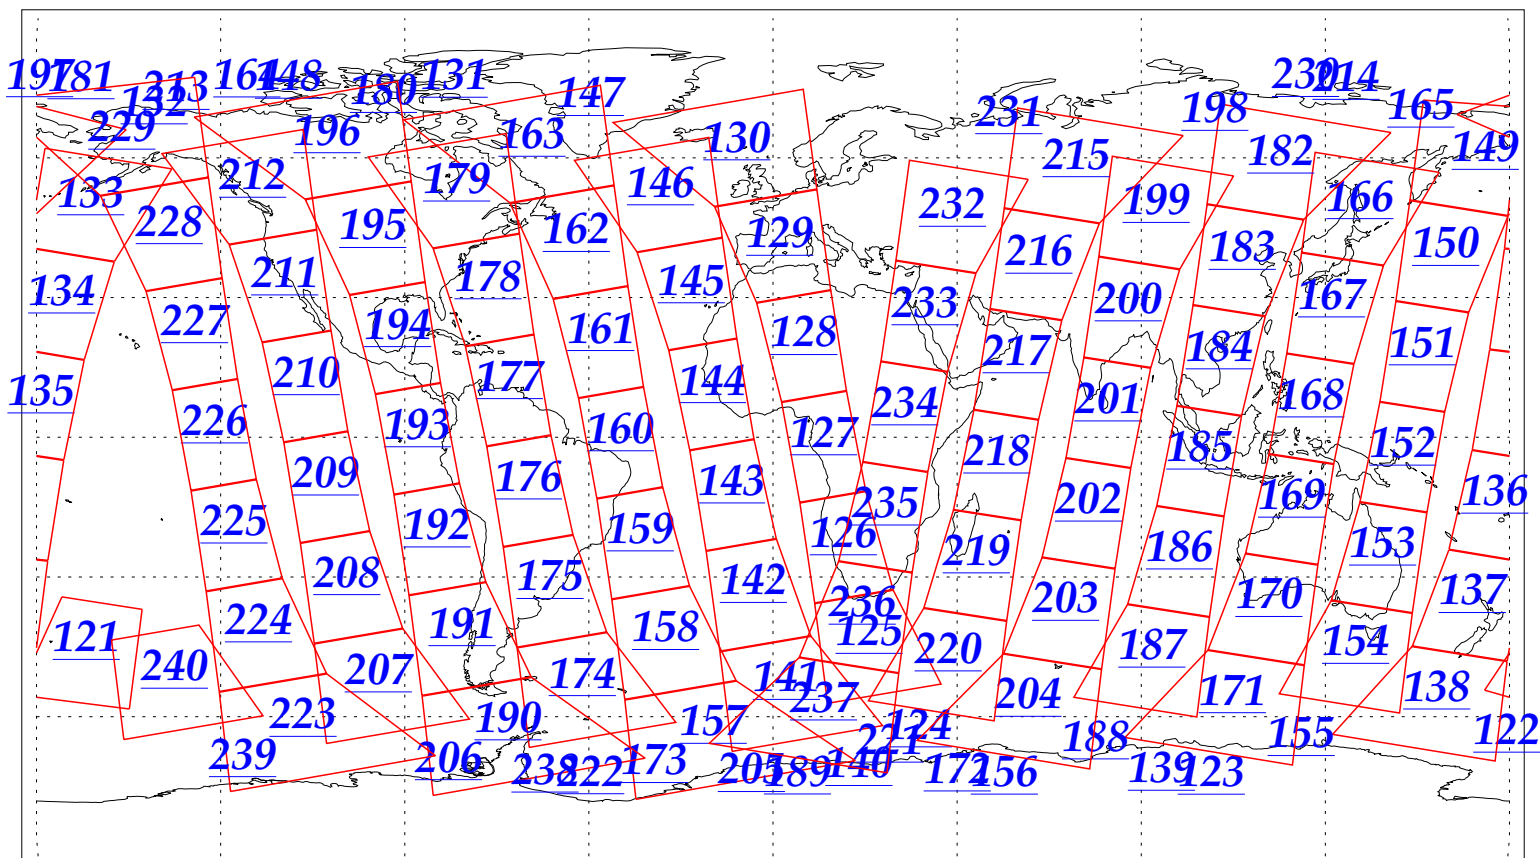

L1B Availability
AMSU Granules: 240
HSB Granules: 240
AIRS Granules: 240

9 Dec 2002
DoY 343
Aqua Day 219
Granules: 1 to 120

Granules: 121 to 240

Legend: AMSU Available, HSB Available, AIRS Available

L1B Availability
AMSU Granules: 240
HSB Granules: 240
AIRS Granules: 240

9 Dec 2002
DoY 343
Aqua Day 219

Ascending Granules

Descending Granules

Legend: AMSU Available, HSB Available, AIRS Available

L1B Availability
AMSU Granules: 240
HSB Granules: 240
AIRS Granules: 240

9 Dec 2002
DoY 343
Aqua Day 219

Northern Hemisphere Granules

Southern Hemisphere Granules

Legend: AMSU Available, HSB Available, **AIRS Available**