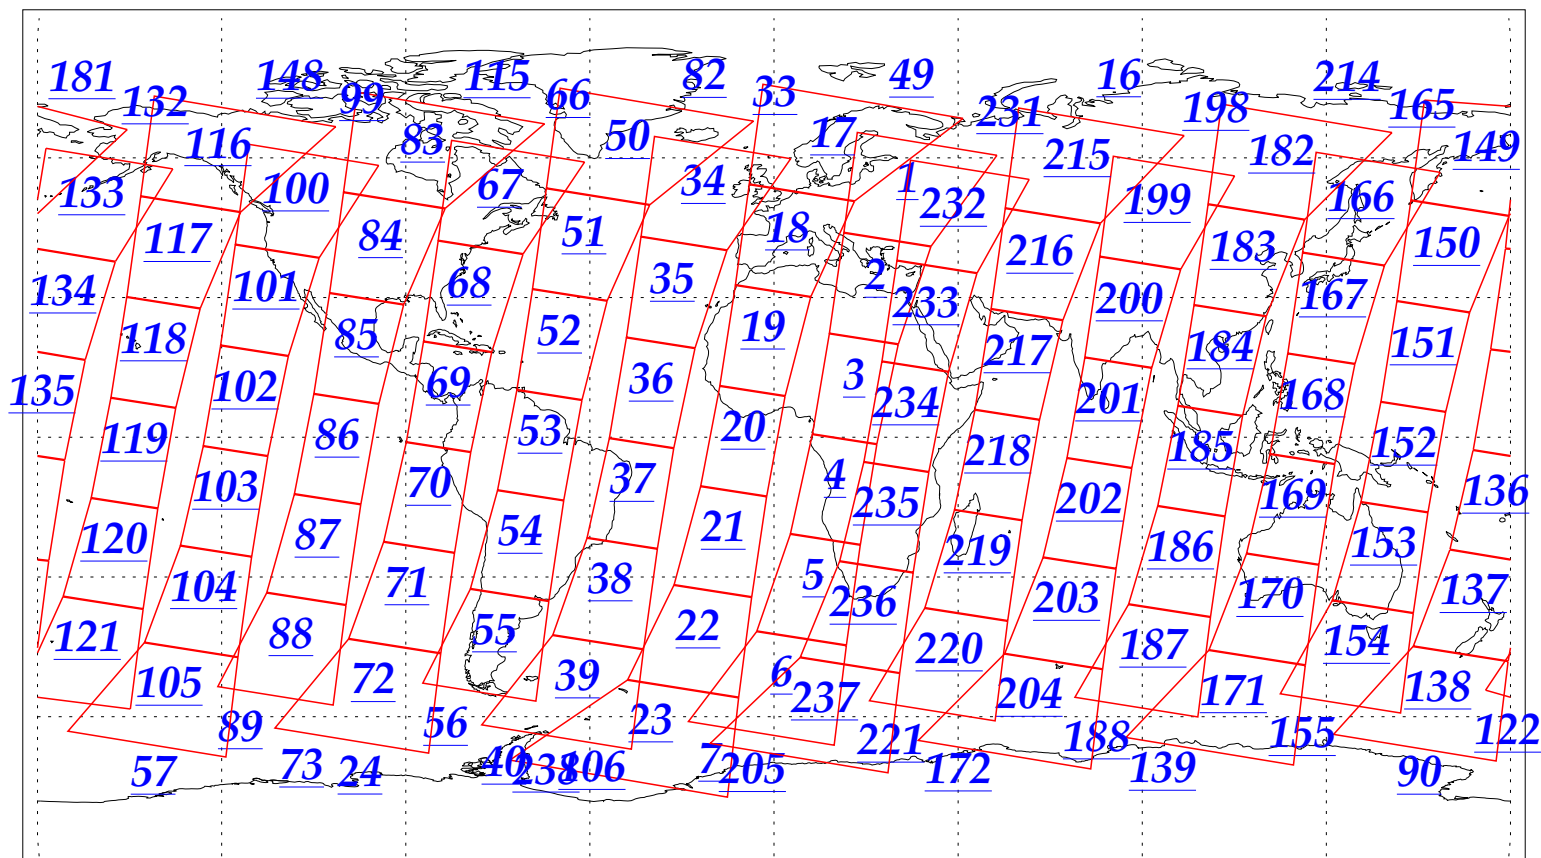

L1B Availability
AMSU Granules: 240
HSB Granules: 240
AIRS Granules: 240

9 Dec 2002
DoY 343
Aqua Day 219
Granules: 1 to 120

Granules: 121 to 240

Legend: AMSU Available, HSB Available, AIRS Available

L1B Availability
AMSU Granules: 240
HSB Granules: 240
AIRS Granules: 240

9 Dec 2002
DoY 343
Aqua Day 219

Ascending Granules

Descending Granules

Legend: AMSU Available, HSB Available, AIRS Available

L1B Availability
AMSU Granules: 240
HSB Granules: 240
AIRS Granules: 240

9 Dec 2002
DoY 343
Aqua Day 219

Northern Hemisphere Granules

Southern Hemisphere Granules

Legend: AMSU Available, HSB Available, **AIRS Available**