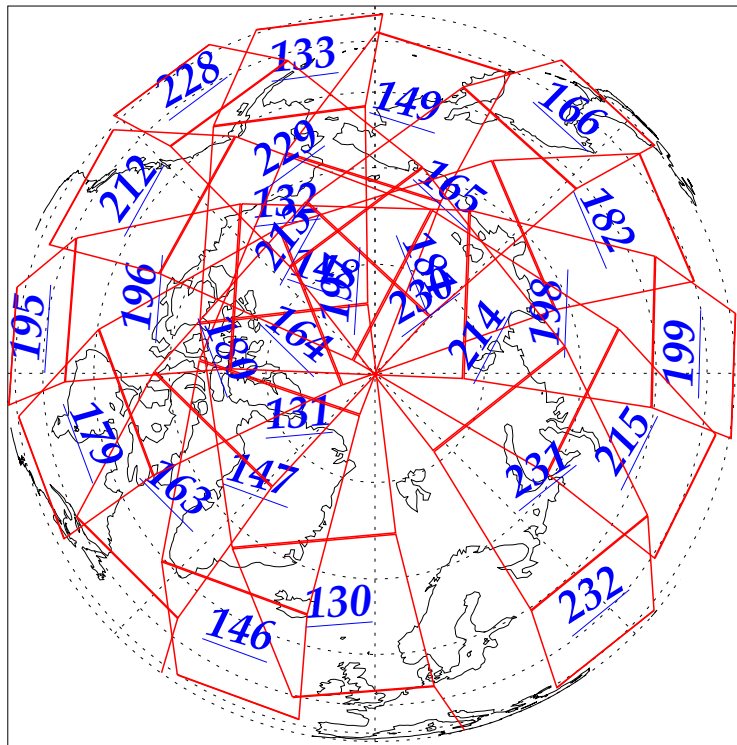

L1B Availability
AMSU Granules: 240
HSB Granules: 240
AIRS Granules: 240

9 Dec 2002
DoY 343
Aqua Day 219
Granules: 1 to 120

Granules: 121 to 240

Legend: AMSU Available, HSB Available, AIRS Available

L1B Availability
AMSU Granules: 240
HSB Granules: 240
AIRS Granules: 240

9 Dec 2002
DoY 343
Aqua Day 219

Ascending Granules

Descending Granules

Legend: AMSU Available, HSB Available, AIRS Available

L1B Availability
AMSU Granules: 240
HSB Granules: 240
AIRS Granules: 240

9 Dec 2002
DoY 343
Aqua Day 219

Northern Hemisphere Granules

Southern Hemisphere Granules

Legend: AMSU Available, HSB Available, **AIRS Available**