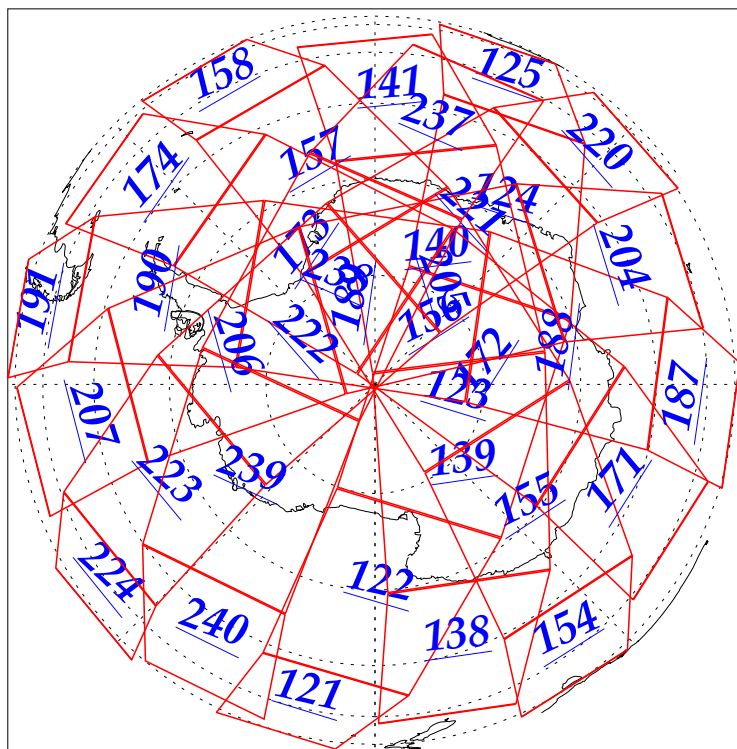

L1B Availability
AMSU Granules: 240
HSB Granules: 240
AIRS Granules: 240

9 Dec 2002
DoY 343
Aqua Day 219
Granules: 1 to 120

Granules: 121 to 240

Legend: AMSU Available, HSB Available, AIRS Available

L1B Availability
AMSU Granules: 240
HSB Granules: 240
AIRS Granules: 240

9 Dec 2002
DoY 343
Aqua Day 219

Ascending Granules

Descending Granules

Legend: AMSU Available, HSB Available, AIRS Available

L1B Availability
AMSU Granules: 240
HSB Granules: 240
AIRS Granules: 240

9 Dec 2002
DoY 343
Aqua Day 219

Northern Hemisphere Granules

Southern Hemisphere Granules

Legend: AMSU Available, HSB Available, **AIRS Available**