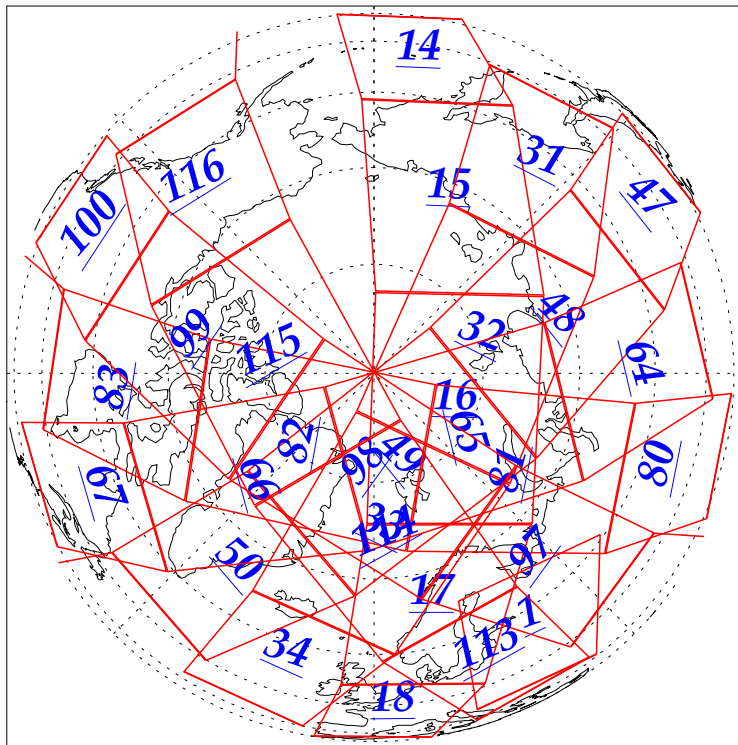

L1B Availability
AMSU Granules: 240
HSB Granules: 240
AIRS Granules: 240

9 Dec 2002
DoY 343
Aqua Day 219
Granules: 1 to 120

Granules: 121 to 240

Legend: AMSU Available, HSB Available, AIRS Available

L1B Availability
AMSU Granules: 240
HSB Granules: 240
AIRS Granules: 240

9 Dec 2002
DoY 343
Aqua Day 219

Ascending Granules

Descending Granules

Legend: AMSU Available, HSB Available, AIRS Available

L1B Availability
AMSU Granules: 240
HSB Granules: 240
AIRS Granules: 240

9 Dec 2002
DoY 343
Aqua Day 219

Northern Hemisphere Granules

Southern Hemisphere Granules

Legend: AMSU Available, HSB Available, **AIRS Available**