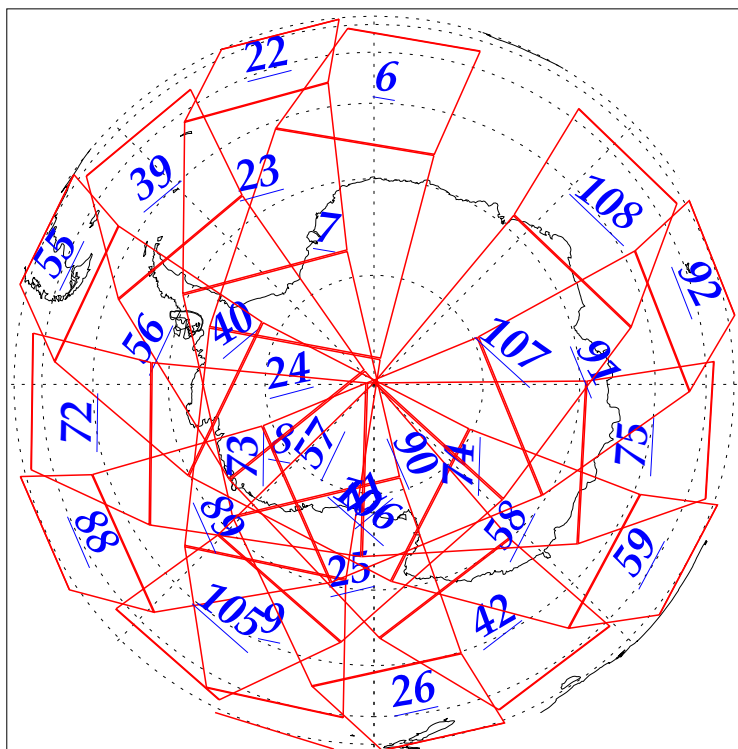

L1B Availability
AMSU Granules: 240
HSB Granules: 240
AIRS Granules: 240

9 Dec 2002
DoY 343
Aqua Day 219
Granules: 1 to 120

Granules: 121 to 240

Legend: AMSU Available, HSB Available, AIRS Available

L1B Availability
AMSU Granules: 240
HSB Granules: 240
AIRS Granules: 240

9 Dec 2002
DoY 343
Aqua Day 219

Ascending Granules

Descending Granules

Legend: AMSU Available, HSB Available, AIRS Available

L1B Availability
AMSU Granules: 240
HSB Granules: 240
AIRS Granules: 240

9 Dec 2002
DoY 343
Aqua Day 219

Northern Hemisphere Granules

Southern Hemisphere Granules

Legend: AMSU Available, HSB Available, **AIRS Available**