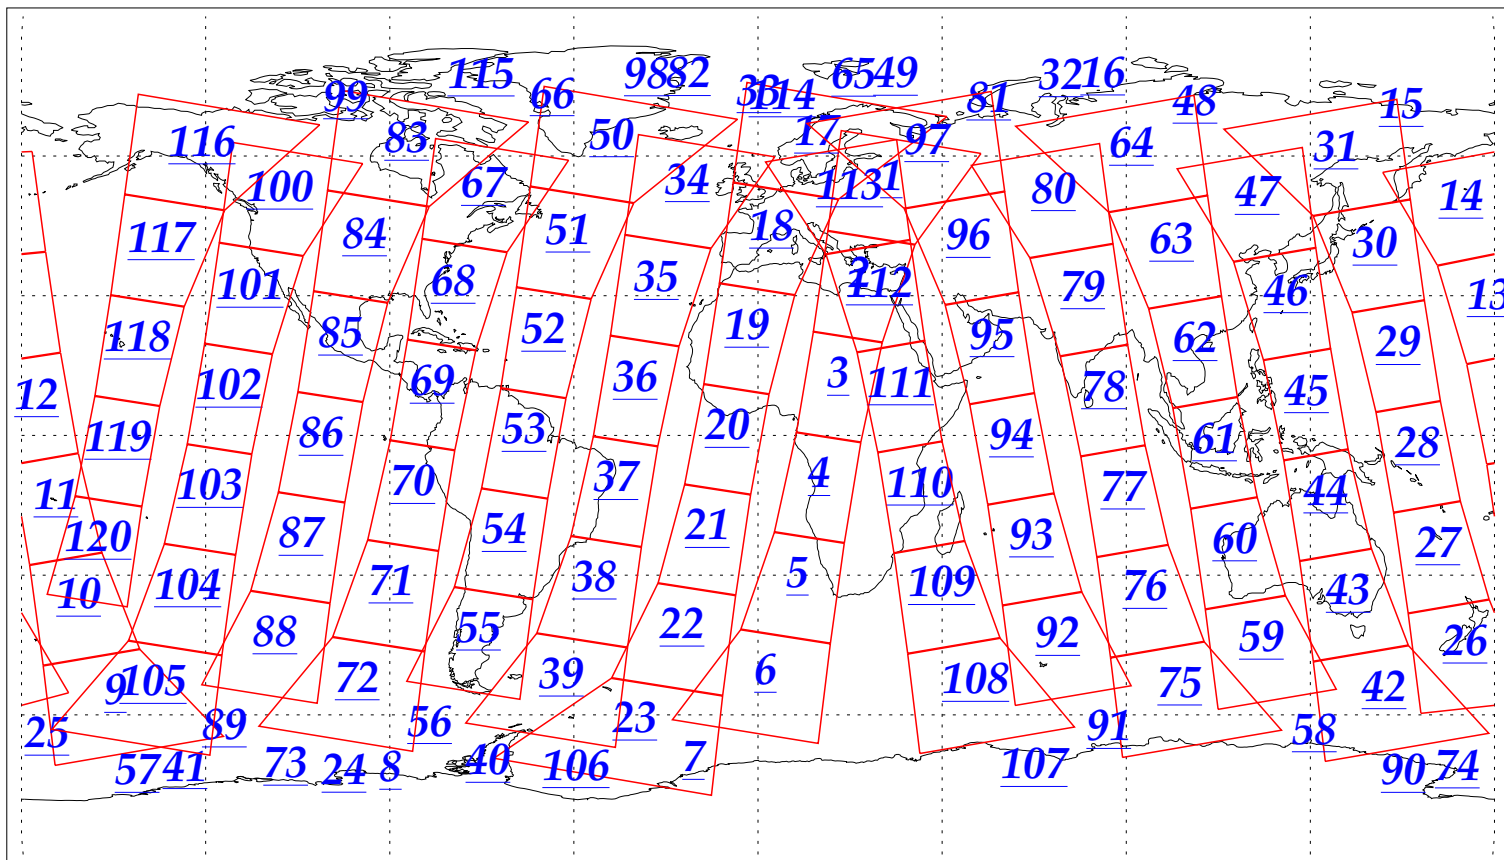

L1B Availability
AMSU Granules: 240
HSB Granules: 240
AIRS Granules: 240

9 Dec 2002
DoY 343
Aqua Day 219
Granules: 1 to 120

Granules: 121 to 240

Legend: AMSU Available, HSB Available, AIRS Available

L1B Availability
AMSU Granules: 240
HSB Granules: 240
AIRS Granules: 240

9 Dec 2002
DoY 343
Aqua Day 219

Ascending Granules

Descending Granules

Legend: AMSU Available, HSB Available, AIRS Available

L1B Availability
AMSU Granules: 240
HSB Granules: 240
AIRS Granules: 240

9 Dec 2002
DoY 343
Aqua Day 219

Northern Hemisphere Granules

Southern Hemisphere Granules

Legend: AMSU Available, HSB Available, **AIRS Available**