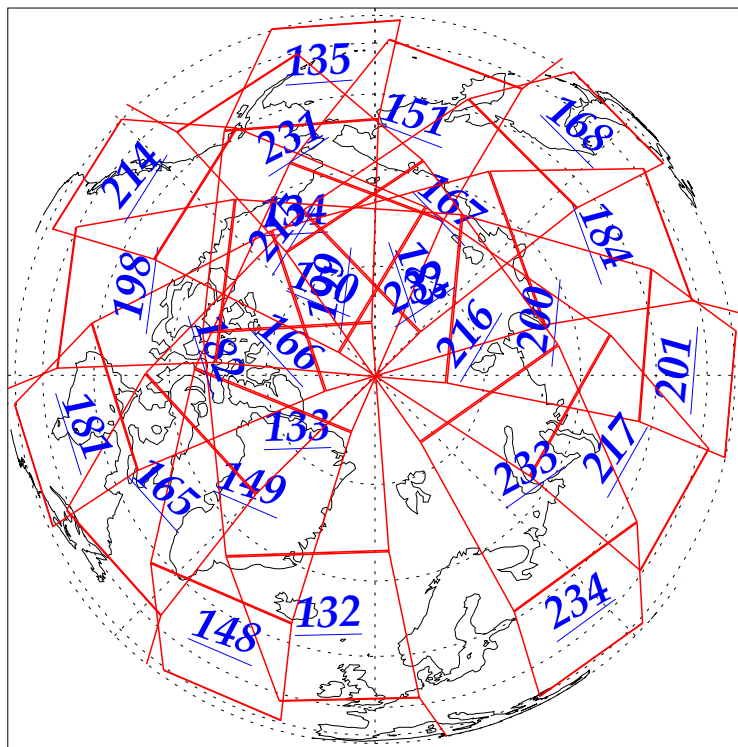

L1B Availability
AMSU Granules: 240
HSB Granules: 240
AIRS Granules: 240

7 Dec 2002
DoY 341
Aqua Day 217
Granules: 1 to 120

Granules: 121 to 240

Legend: AMSU Available, HSB Available, AIRS Available

L1B Availability
AMSU Granules: 240
HSB Granules: 240
AIRS Granules: 240

7 Dec 2002
DoY 341
Aqua Day 217

Ascending Granules

Descending Granules

Legend: AMSU Available, HSB Available, AIRS Available

L1B Availability
 AMSU Granules: 240
 HSB Granules: 240
 AIRS Granules: 240

7 Dec 2002
 DoY 341
 Aqua Day 217

Northern Hemisphere Granules

Southern Hemisphere Granules

Legend: AMSU Available, HSB Available, **AIRS Available**