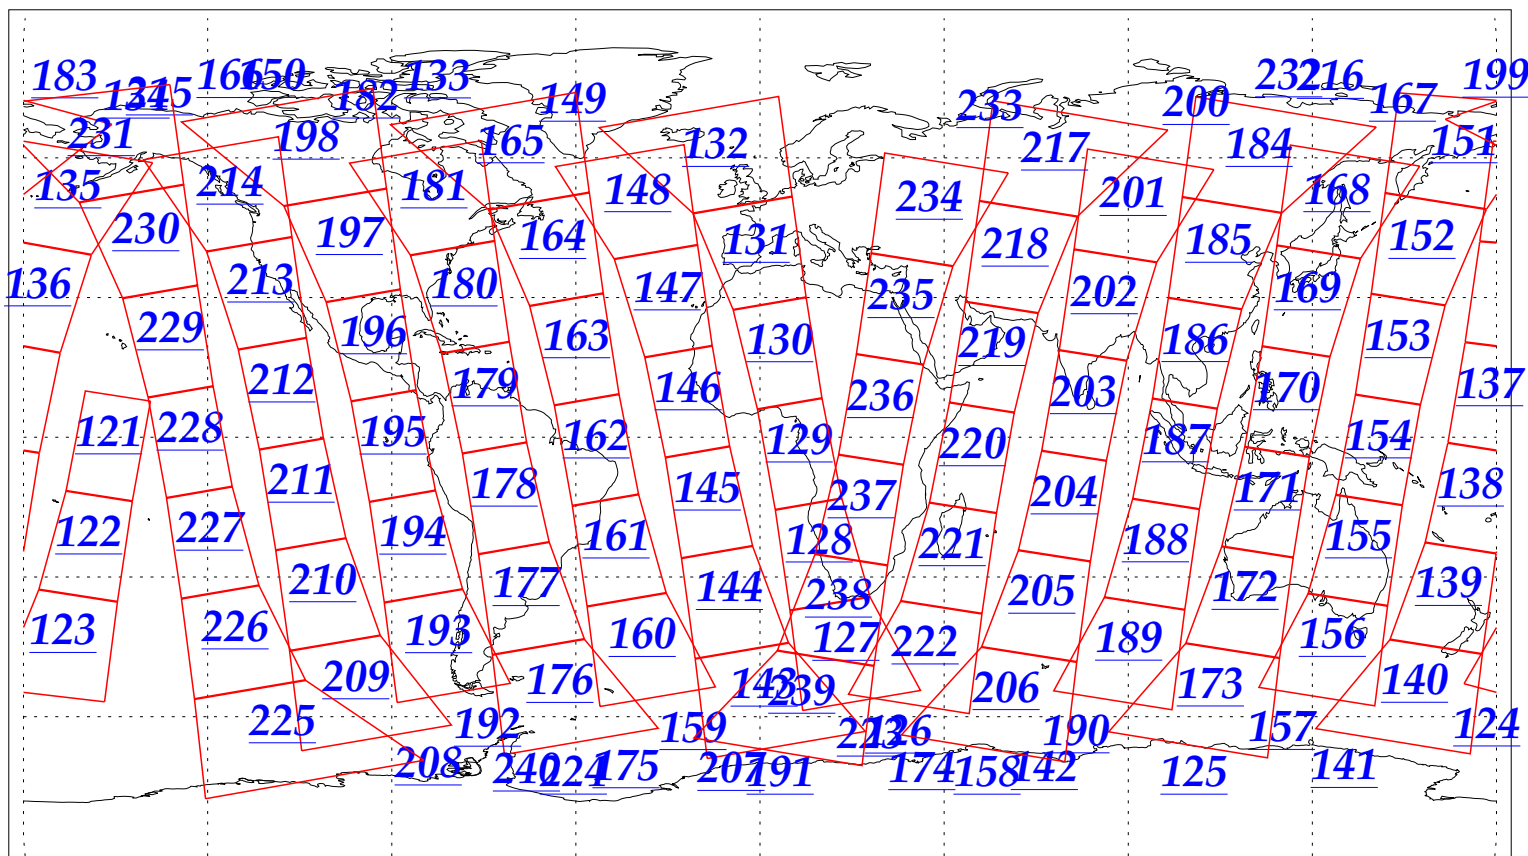

L1B Availability
AMSU Granules: 240
HSB Granules: 240
AIRS Granules: 240

7 Dec 2002
DoY 341
Aqua Day 217
Granules: 1 to 120

Granules: 121 to 240

Legend: AMSU Available, HSB Available, AIRS Available

L1B Availability
AMSU Granules: 240
HSB Granules: 240
AIRS Granules: 240

7 Dec 2002
DoY 341
Aqua Day 217

Ascending Granules

Descending Granules

Legend: AMSU Available, HSB Available, AIRS Available

L1B Availability
 AMSU Granules: 240
 HSB Granules: 240
 AIRS Granules: 240

7 Dec 2002
 DoY 341
 Aqua Day 217