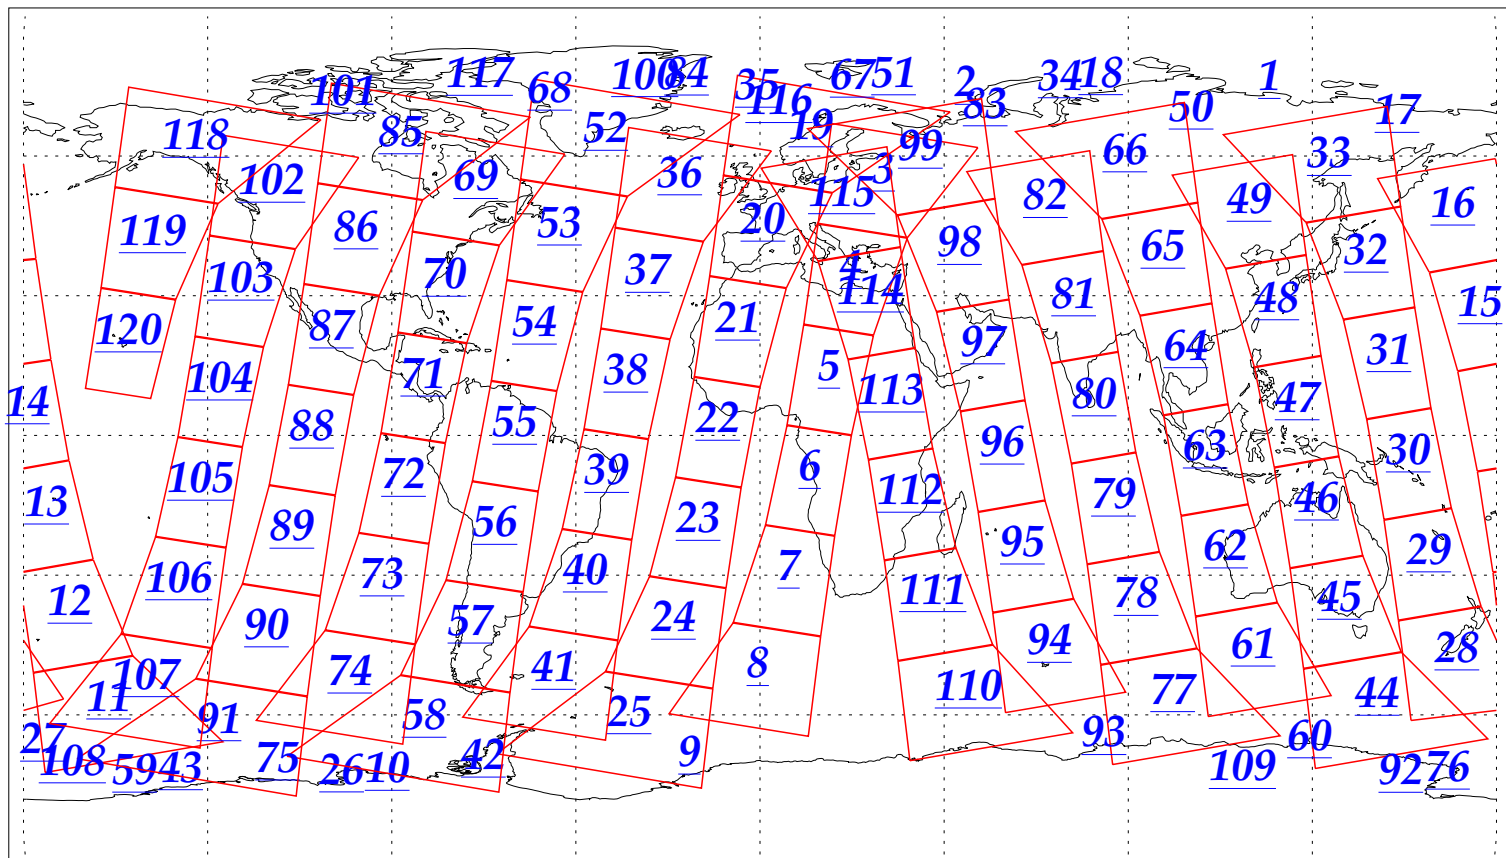

L1B Availability
AMSU Granules: 240
HSB Granules: 240
AIRS Granules: 240

7 Dec 2002
DoY 341
Aqua Day 217
Granules: 1 to 120

Granules: 121 to 240

Legend: AMSU Available, HSB Available, AIRS Available

L1B Availability
AMSU Granules: 240
HSB Granules: 240
AIRS Granules: 240

7 Dec 2002
DoY 341
Aqua Day 217

Ascending Granules

Descending Granules

Legend: AMSU Available, HSB Available, AIRS Available

L1B Availability
 AMSU Granules: 240
 HSB Granules: 240
 AIRS Granules: 240

7 Dec 2002
 DoY 341
 Aqua Day 217

Northern Hemisphere Granules

Southern Hemisphere Granules

Legend: AMSU Available, HSB Available, **AIRS Available**