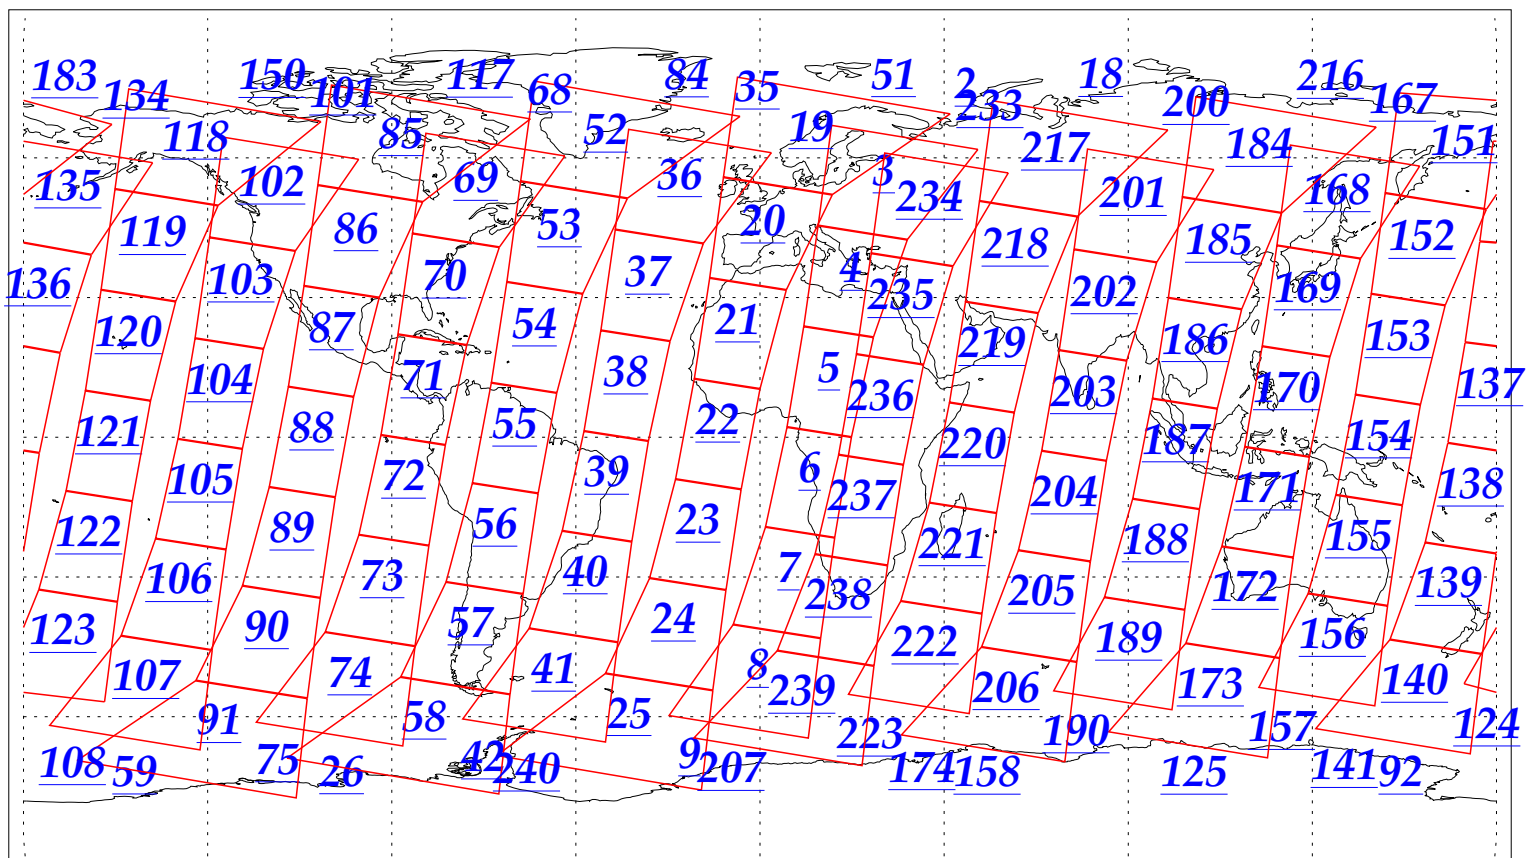

L1B Availability
AMSU Granules: 240
HSB Granules: 240
AIRS Granules: 240

7 Dec 2002
DoY 341
Aqua Day 217
Granules: 1 to 120

Granules: 121 to 240

Legend: AMSU Available, HSB Available, AIRS Available

L1B Availability
AMSU Granules: 240
HSB Granules: 240
AIRS Granules: 240

7 Dec 2002
DoY 341
Aqua Day 217

Ascending Granules

Descending Granules

Legend: AMSU Available, HSB Available, AIRS Available

L1B Availability
 AMSU Granules: 240
 HSB Granules: 240
 AIRS Granules: 240

7 Dec 2002
 DoY 341
 Aqua Day 217

Northern Hemisphere Granules

Southern Hemisphere Granules

Legend: AMSU Available, HSB Available, **AIRS Available**