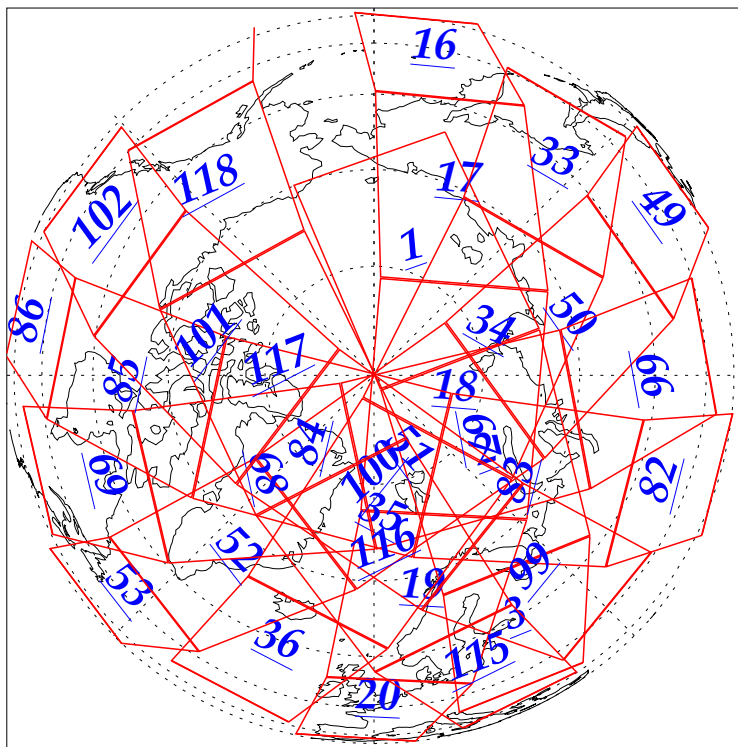

L1B Availability
AMSU Granules: 240
HSB Granules: 240
AIRS Granules: 240

7 Dec 2002
DoY 341
Aqua Day 217
Granules: 1 to 120

Granules: 121 to 240

Legend: AMSU Available, HSB Available, AIRS Available

L1B Availability
AMSU Granules: 240
HSB Granules: 240
AIRS Granules: 240

7 Dec 2002
DoY 341
Aqua Day 217

Ascending Granules

Descending Granules

Legend: AMSU Available, HSB Available, AIRS Available

L1B Availability
 AMSU Granules: 240
 HSB Granules: 240
 AIRS Granules: 240

7 Dec 2002
 DoY 341
 Aqua Day 217

Northern Hemisphere Granules

Southern Hemisphere Granules

Legend: AMSU Available, HSB Available, **AIRS Available**