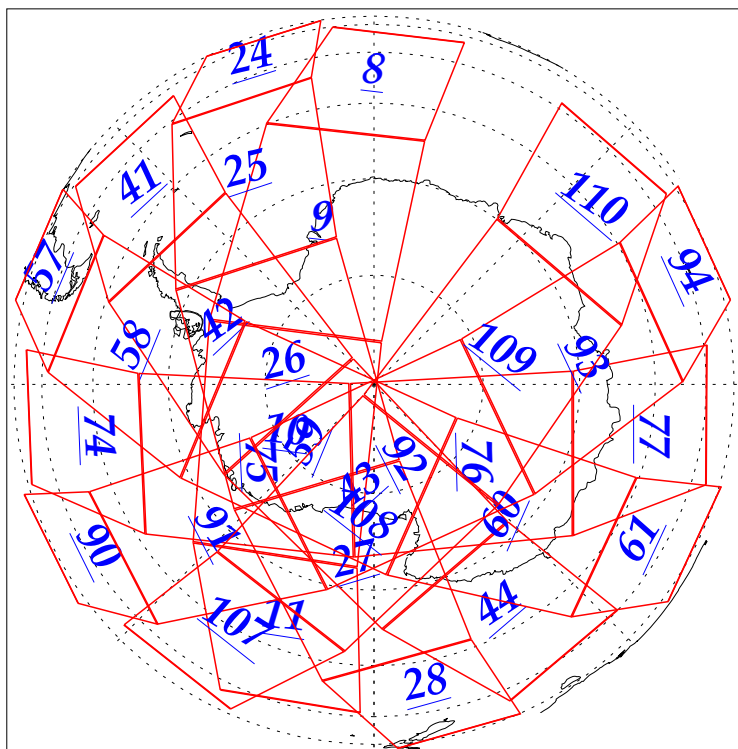

L1B Availability
AMSU Granules: 240
HSB Granules: 240
AIRS Granules: 240

7 Dec 2002
DoY 341
Aqua Day 217
Granules: 1 to 120

Granules: 121 to 240

Legend: AMSU Available, HSB Available, AIRS Available

L1B Availability
AMSU Granules: 240
HSB Granules: 240
AIRS Granules: 240

7 Dec 2002
DoY 341
Aqua Day 217

Ascending Granules

Descending Granules

Legend: AMSU Available, HSB Available, AIRS Available

L1B Availability
 AMSU Granules: 240
 HSB Granules: 240
 AIRS Granules: 240

7 Dec 2002
 DoY 341
 Aqua Day 217

Northern Hemisphere Granules

Southern Hemisphere Granules

Legend: AMSU Available, HSB Available, **AIRS Available**