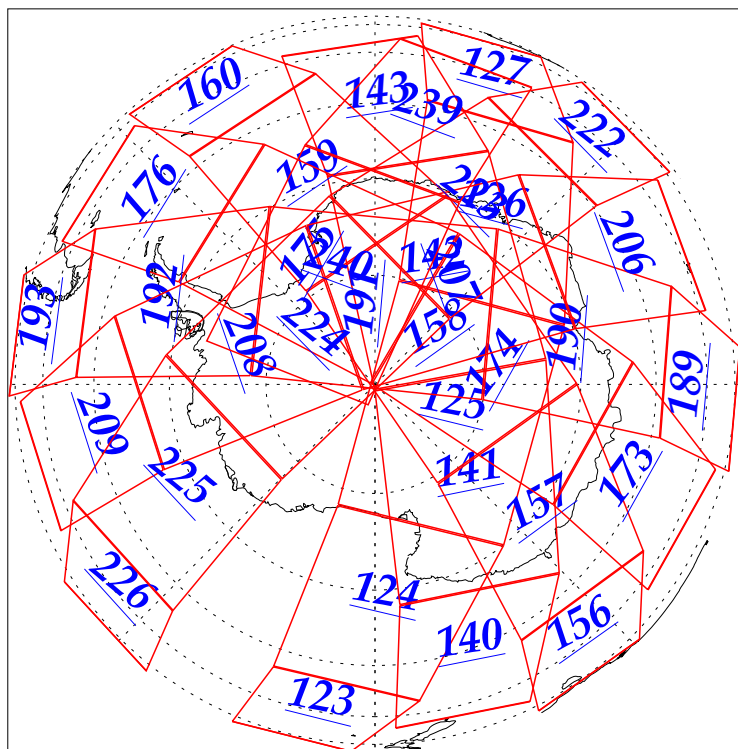

L1B Availability
AMSU Granules: 240
HSB Granules: 240
AIRS Granules: 240

7 Dec 2002
DoY 341
Aqua Day 217
Granules: 1 to 120

Granules: 121 to 240

Legend: AMSU Available, HSB Available, AIRS Available

L1B Availability
AMSU Granules: 240
HSB Granules: 240
AIRS Granules: 240

7 Dec 2002
DoY 341
Aqua Day 217

Ascending Granules

Descending Granules

Legend: AMSU Available, HSB Available, AIRS Available

L1B Availability
 AMSU Granules: 240
 HSB Granules: 240
 AIRS Granules: 240

7 Dec 2002
 DoY 341
 Aqua Day 217

Northern Hemisphere Granules

Southern Hemisphere Granules

Legend: AMSU Available, HSB Available, **AIRS Available**