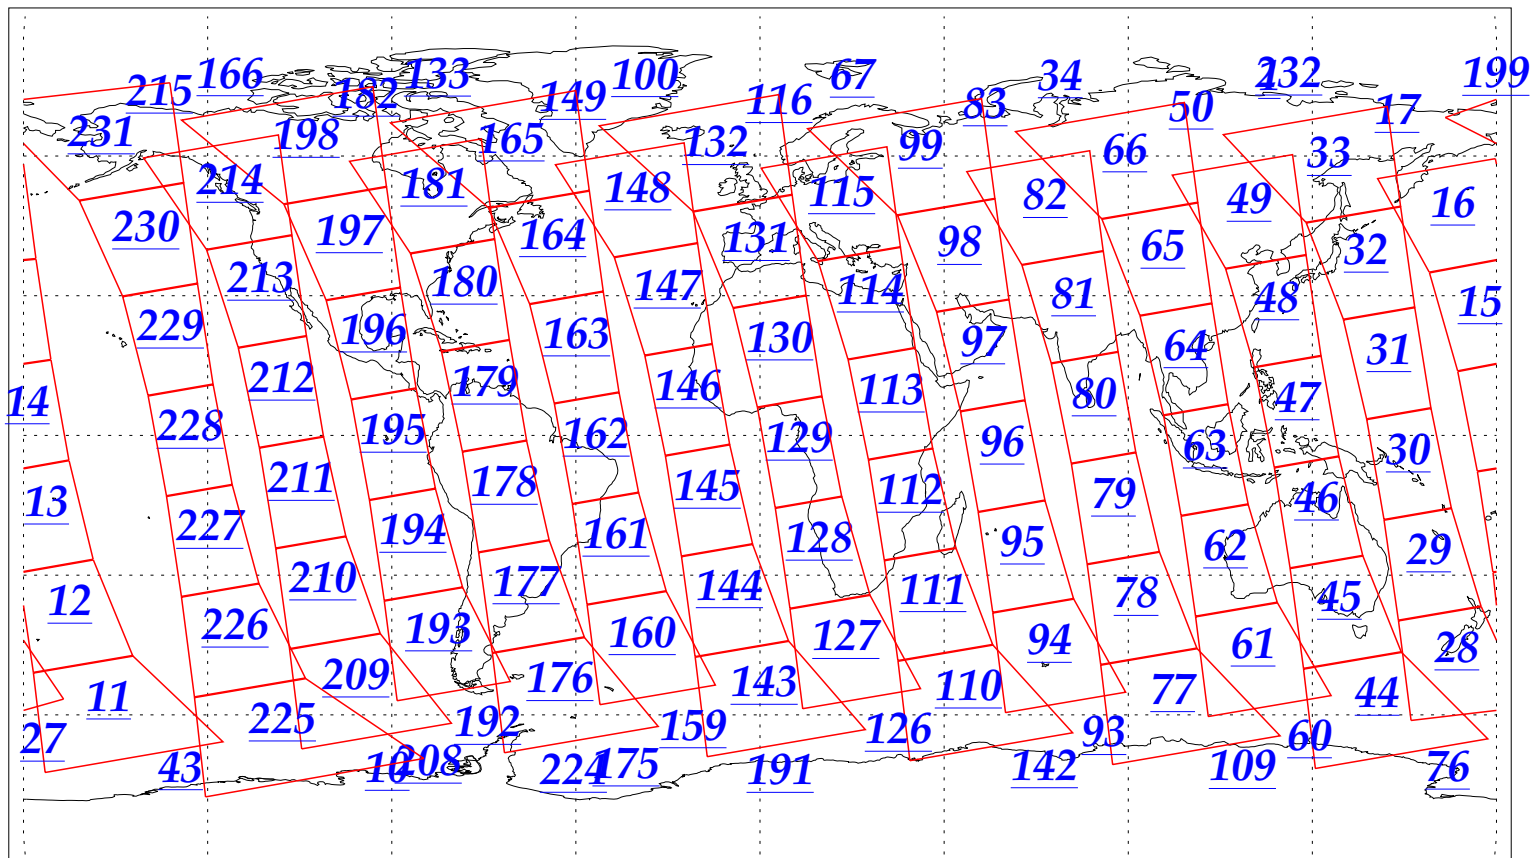

L1B Availability
AMSU Granules: 240
HSB Granules: 240
AIRS Granules: 240

7 Dec 2002
DoY 341
Aqua Day 217
Granules: 1 to 120

Granules: 121 to 240

Legend: AMSU Available, HSB Available, AIRS Available

L1B Availability
AMSU Granules: 240
HSB Granules: 240
AIRS Granules: 240

7 Dec 2002
DoY 341
Aqua Day 217

Ascending Granules

Descending Granules

Legend: AMSU Available, HSB Available, AIRS Available

L1B Availability
 AMSU Granules: 240
 HSB Granules: 240
 AIRS Granules: 240

7 Dec 2002
 DoY 341
 Aqua Day 217

Northern Hemisphere Granules

Southern Hemisphere Granules

Legend: AMSU Available, HSB Available, **AIRS Available**