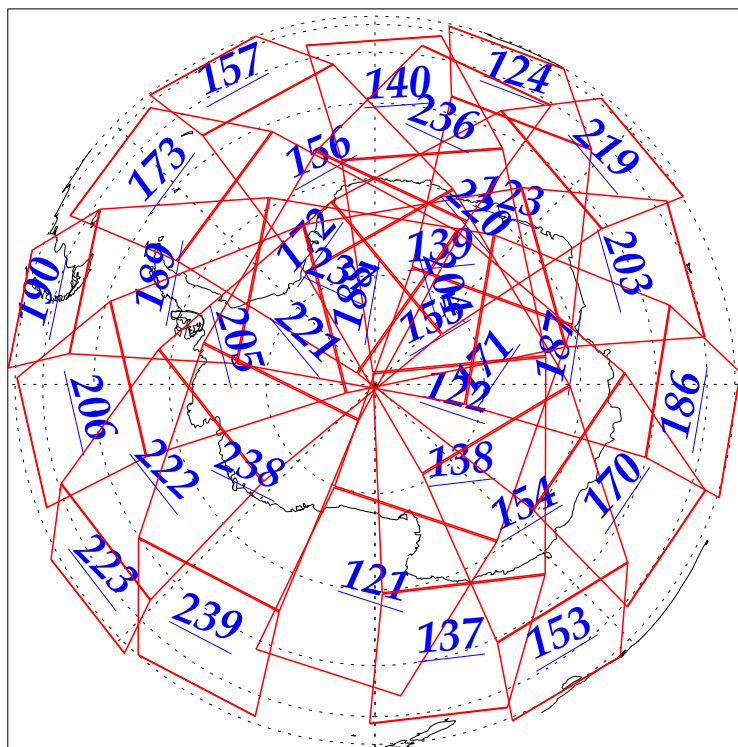

L1B Availability  
AMSU Granules: 240  
HSB Granules: 240  
AIRS Granules: 240

2 Dec 2002  
DoY 336  
Aqua Day 212  
Granules: 1 to 120

Granules: 121 to 240

Legend: AMSU Available, HSB Available, AIRS Available

L1B Availability  
AMSU Granules: 240  
HSB Granules: 240  
AIRS Granules: 240

2 Dec 2002  
DoY 336  
Aqua Day 212

Ascending Granules

Descending Granules

Legend: AMSU Available, HSB Available, AIRS Available

L1B Availability  
 AMSU Granules: 240  
 HSB Granules: 240  
 AIRS Granules: 240

2 Dec 2002  
 DoY 336  
 Aqua Day 212

Northern Hemisphere Granules

Southern Hemisphere Granules

Legend: AMSU Available, HSB Available, AIRS Available