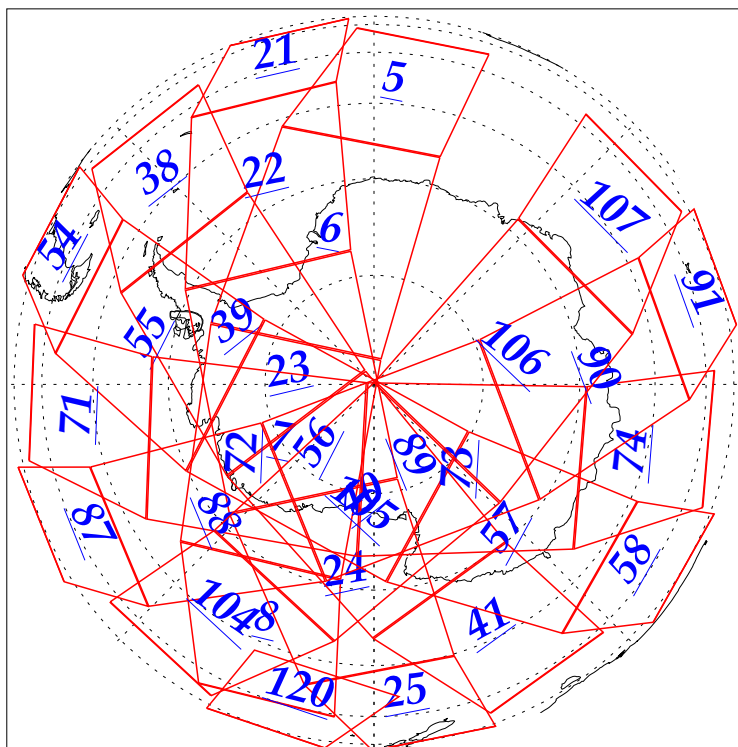

L1B Availability  
AMSU Granules: 240  
HSB Granules: 240  
AIRS Granules: 240

2 Dec 2002  
DoY 336  
Aqua Day 212  
Granules: 1 to 120

Granules: 121 to 240

Legend: AMSU Available, HSB Available, AIRS Available

L1B Availability  
AMSU Granules: 240  
HSB Granules: 240  
AIRS Granules: 240

2 Dec 2002  
DoY 336  
Aqua Day 212

Ascending Granules

Descending Granules

Legend: AMSU Available, HSB Available, AIRS Available

L1B Availability  
 AMSU Granules: 240  
 HSB Granules: 240  
 AIRS Granules: 240

2 Dec 2002  
 DoY 336  
 Aqua Day 212

Northern Hemisphere Granules

Southern Hemisphere Granules

Legend: AMSU Available, HSB Available, AIRS Available