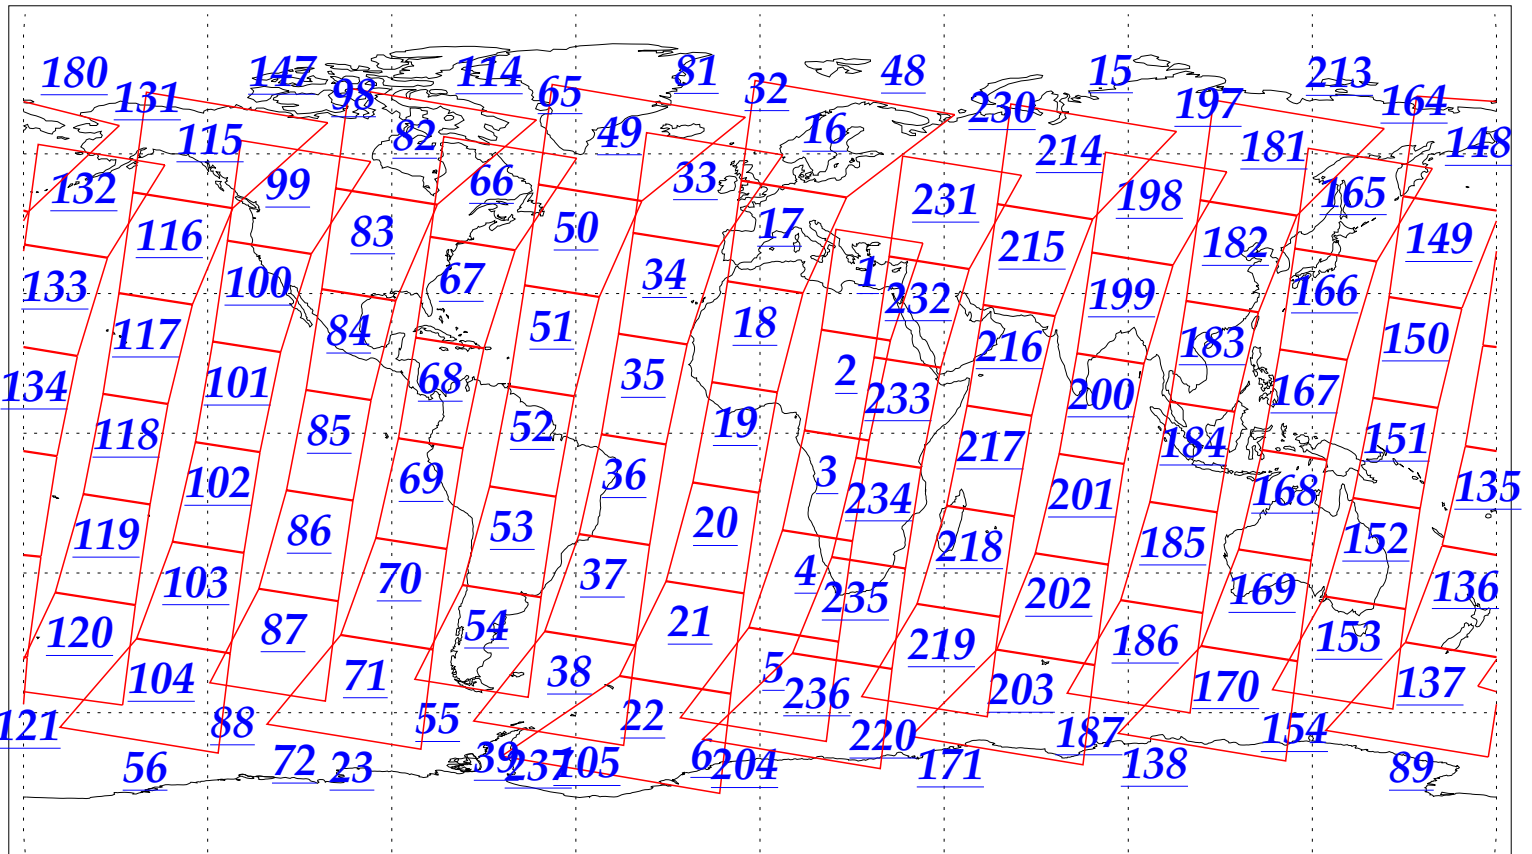

L1B Availability  
AMSU Granules: 240  
HSB Granules: 240  
AIRS Granules: 240

2 Dec 2002  
DoY 336  
Aqua Day 212  
Granules: 1 to 120

Granules: 121 to 240

Legend: AMSU Available, HSB Available, AIRS Available

L1B Availability  
AMSU Granules: 240  
HSB Granules: 240  
AIRS Granules: 240

2 Dec 2002  
DoY 336  
Aqua Day 212

Ascending Granules

Descending Granules

Legend: AMSU Available, HSB Available, AIRS Available

L1B Availability  
 AMSU Granules: 240  
 HSB Granules: 240  
 AIRS Granules: 240

2 Dec 2002  
 DoY 336  
 Aqua Day 212

Northern Hemisphere Granules

Southern Hemisphere Granules

Legend: AMSU Available, HSB Available, AIRS Available