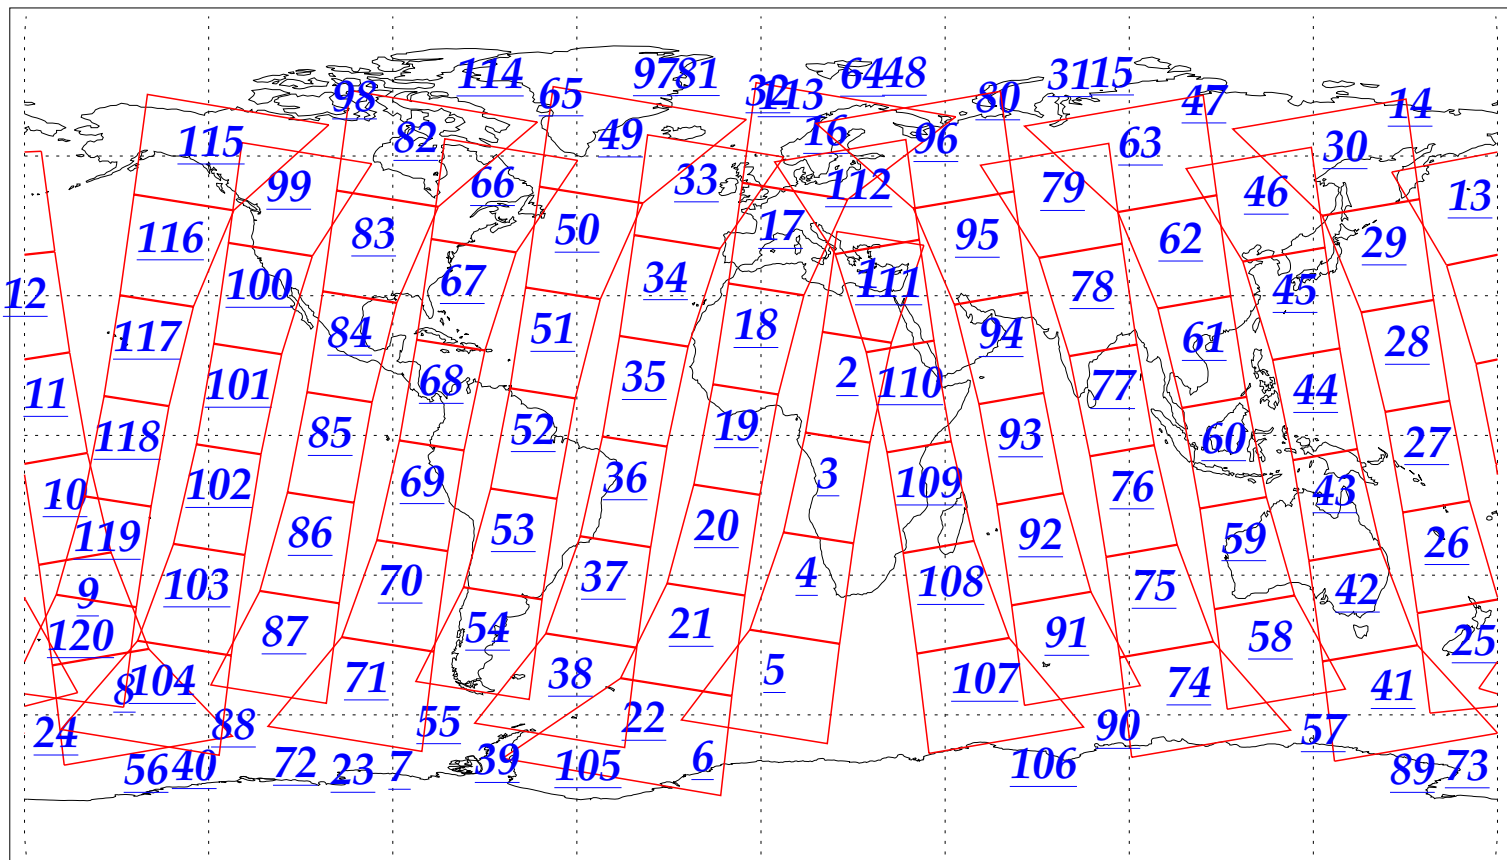

L1B Availability  
AMSU Granules: 240  
HSB Granules: 240  
AIRS Granules: 240

2 Dec 2002  
DoY 336  
Aqua Day 212  
Granules: 1 to 120

Granules: 121 to 240

Legend: AMSU Available, HSB Available, AIRS Available

L1B Availability  
AMSU Granules: 240  
HSB Granules: 240  
AIRS Granules: 240

2 Dec 2002  
DoY 336  
Aqua Day 212

Ascending Granules

Descending Granules

Legend: AMSU Available, HSB Available, AIRS Available

L1B Availability  
 AMSU Granules: 240  
 HSB Granules: 240  
 AIRS Granules: 240

2 Dec 2002  
 DoY 336  
 Aqua Day 212

Northern Hemisphere Granules

Southern Hemisphere Granules

Legend: AMSU Available, HSB Available, AIRS Available