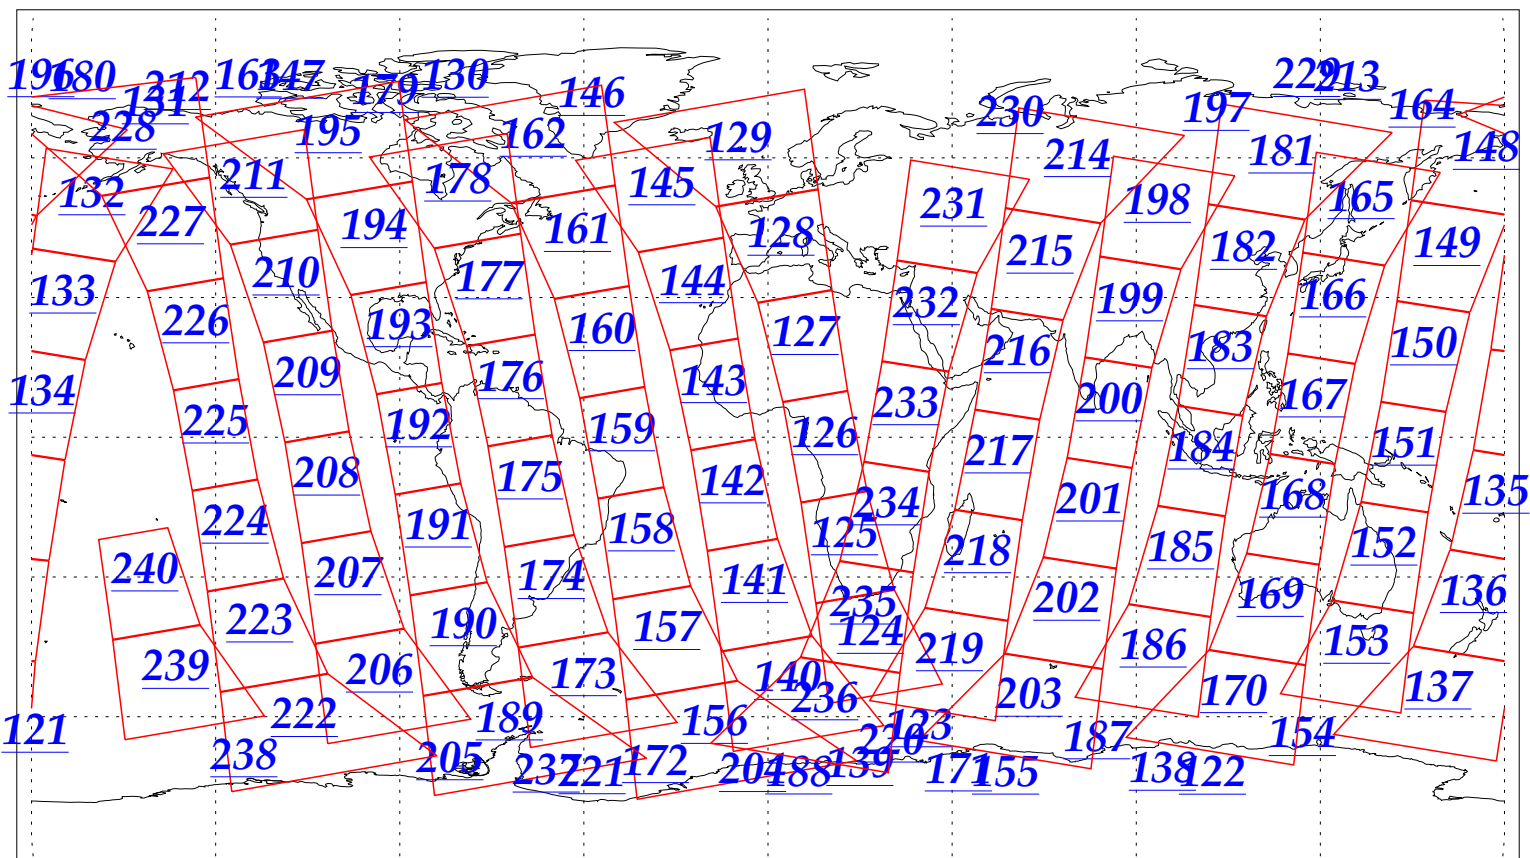

L1B Availability  
AMSU Granules: 240  
HSB Granules: 240  
AIRS Granules: 240

2 Dec 2002  
DoY 336  
Aqua Day 212  
Granules: 1 to 120

Granules: 121 to 240

Legend: AMSU Available, HSB Available, AIRS Available

L1B Availability  
AMSU Granules: 240  
HSB Granules: 240  
AIRS Granules: 240

2 Dec 2002  
DoY 336  
Aqua Day 212

Ascending Granules

Descending Granules

Legend: AMSU Available, HSB Available, AIRS Available

L1B Availability  
 AMSU Granules: 240  
 HSB Granules: 240  
 AIRS Granules: 240

2 Dec 2002  
 DoY 336  
 Aqua Day 212

Northern Hemisphere Granules

Southern Hemisphere Granules

Legend: AMSU Available, HSB Available, AIRS Available