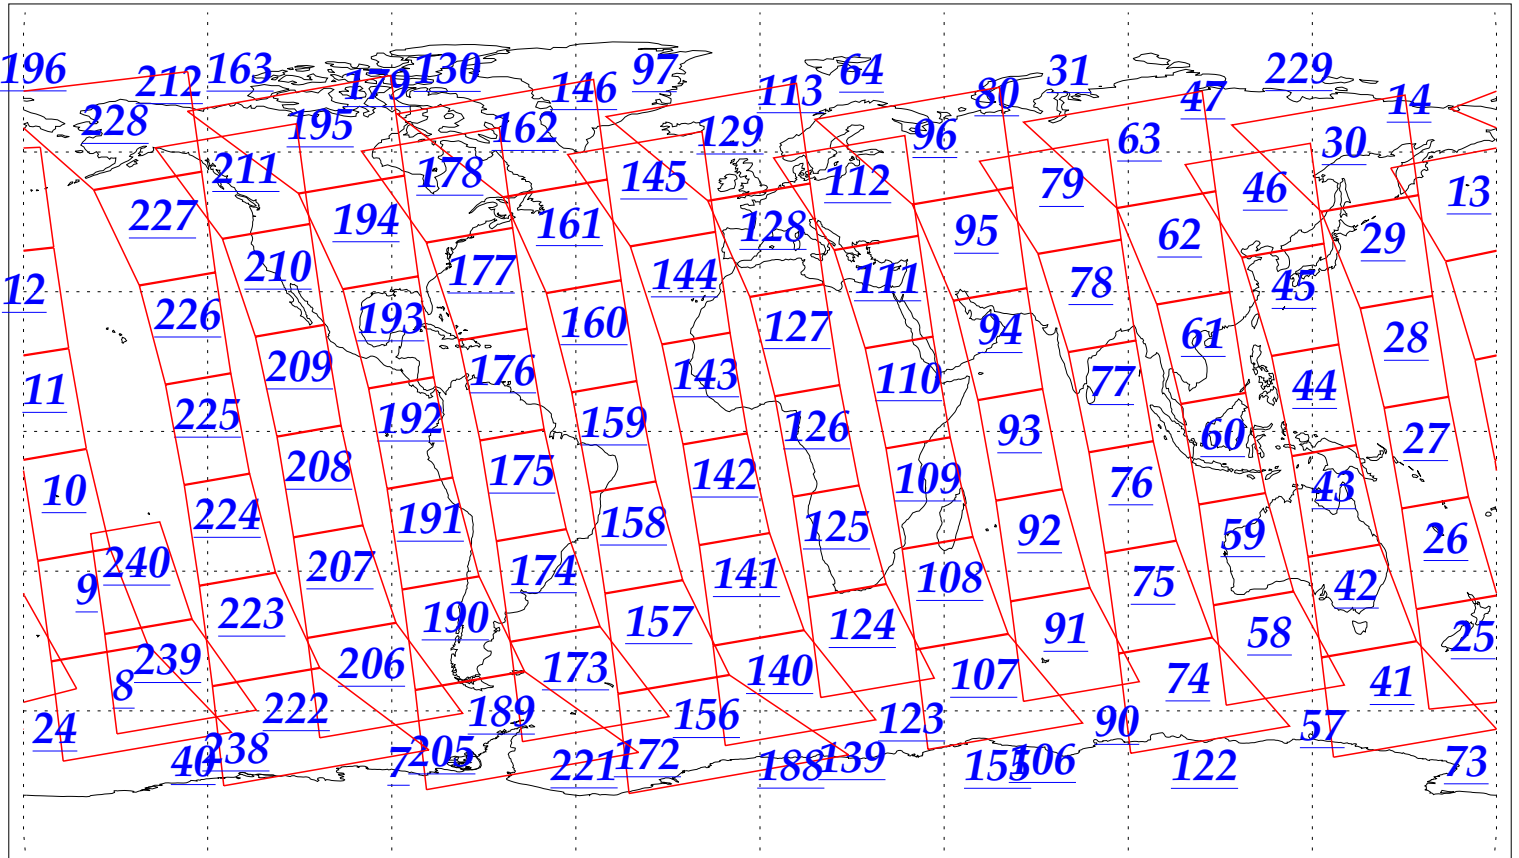

L1B Availability  
AMSU Granules: 240  
HSB Granules: 240  
AIRS Granules: 240

2 Dec 2002  
DoY 336  
Aqua Day 212  
Granules: 1 to 120

Granules: 121 to 240

Legend: AMSU Available, HSB Available, AIRS Available

L1B Availability  
AMSU Granules: 240  
HSB Granules: 240  
AIRS Granules: 240

2 Dec 2002  
DoY 336  
Aqua Day 212

Ascending Granules

Descending Granules

Legend: AMSU Available, HSB Available, AIRS Available

L1B Availability  
 AMSU Granules: 240  
 HSB Granules: 240  
 AIRS Granules: 240

2 Dec 2002  
 DoY 336  
 Aqua Day 212

Northern Hemisphere Granules

Southern Hemisphere Granules

Legend: AMSU Available, HSB Available, AIRS Available