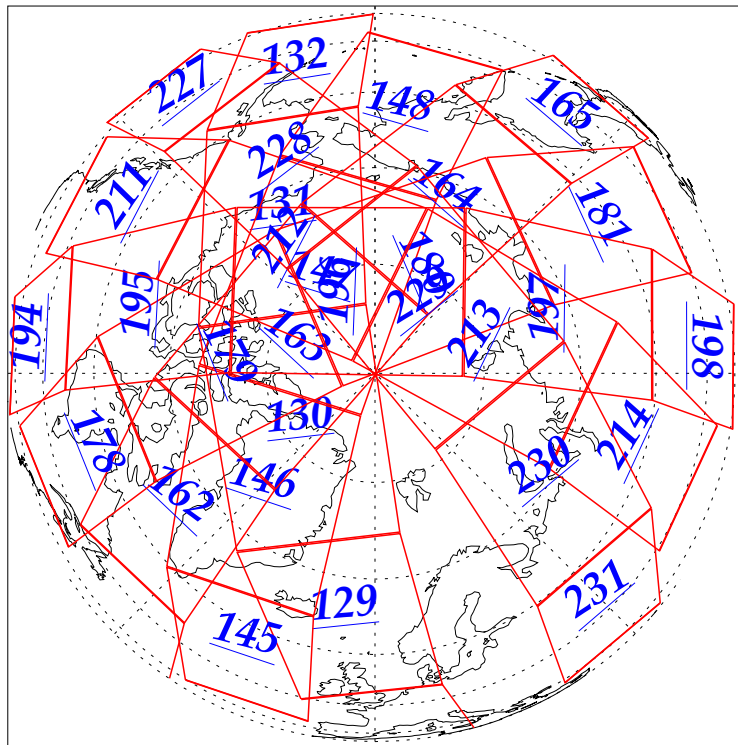

L1B Availability  
AMSU Granules: 240  
HSB Granules: 240  
AIRS Granules: 240

2 Dec 2002  
DoY 336  
Aqua Day 212  
Granules: 1 to 120

Granules: 121 to 240

Legend: AMSU Available, HSB Available, AIRS Available

L1B Availability  
AMSU Granules: 240  
HSB Granules: 240  
AIRS Granules: 240

2 Dec 2002  
DoY 336  
Aqua Day 212

Ascending Granules

Descending Granules

Legend: AMSU Available, HSB Available, AIRS Available

L1B Availability  
 AMSU Granules: 240  
 HSB Granules: 240  
 AIRS Granules: 240

2 Dec 2002  
 DoY 336  
 Aqua Day 212

Northern Hemisphere Granules

Southern Hemisphere Granules

Legend: AMSU Available, HSB Available, AIRS Available