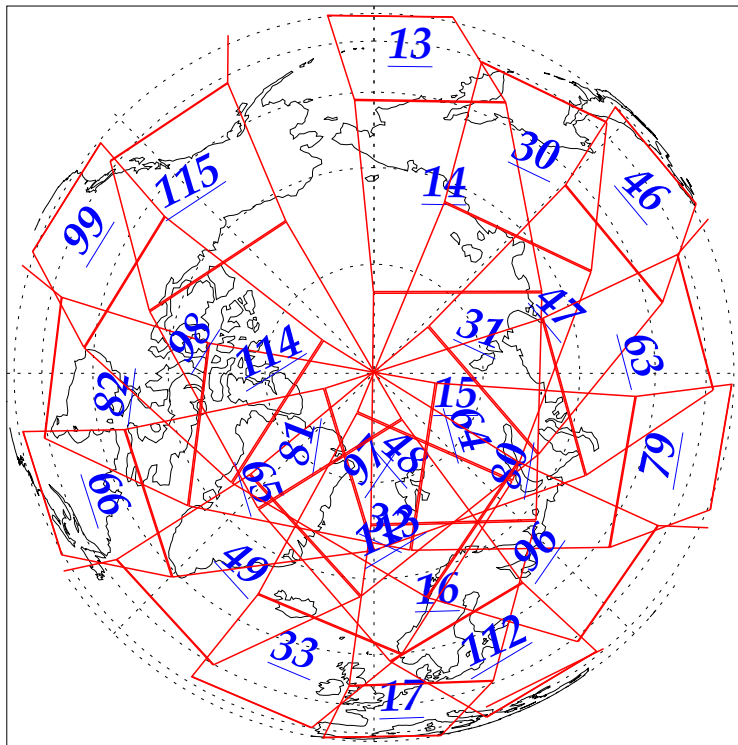

L1B Availability  
AMSU Granules: 240  
HSB Granules: 240  
AIRS Granules: 240

2 Dec 2002  
DoY 336  
Aqua Day 212  
Granules: 1 to 120

Granules: 121 to 240

Legend: AMSU Available, HSB Available, AIRS Available

L1B Availability  
AMSU Granules: 240  
HSB Granules: 240  
AIRS Granules: 240

2 Dec 2002  
DoY 336  
Aqua Day 212

Ascending Granules

Descending Granules

Legend: AMSU Available, HSB Available, AIRS Available

L1B Availability  
 AMSU Granules: 240  
 HSB Granules: 240  
 AIRS Granules: 240

2 Dec 2002  
 DoY 336  
 Aqua Day 212

Northern Hemisphere Granules

Southern Hemisphere Granules

Legend: AMSU Available, HSB Available, AIRS Available