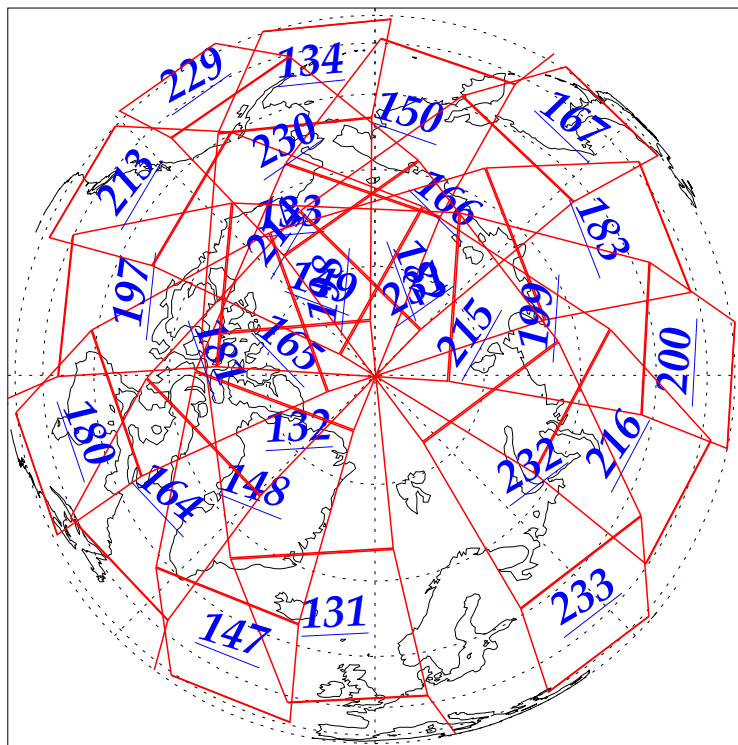

L1B Availability  
AMSU Granules: 240  
HSB Granules: 240  
AIRS Granules: 240

30 Nov 2002  
DoY 334  
Aqua Day 210  
Granules: 1 to 120

Granules: 121 to 240

Legend: AMSU Available, HSB Available, AIRS Available

L1B Availability  
AMSU Granules: 240  
HSB Granules: 240  
AIRS Granules: 240

30 Nov 2002  
DoY 334  
Aqua Day 210

Ascending Granules

Descending Granules

Legend: AMSU Available, HSB Available, AIRS Available

L1B Availability  
 AMSU Granules: 240  
 HSB Granules: 240  
 AIRS Granules: 240

30 Nov 2002  
 DoY 334  
 Aqua Day 210

Northern Hemisphere Granules

Southern Hemisphere Granules

Legend: AMSU Available, HSB Available, AIRS Available