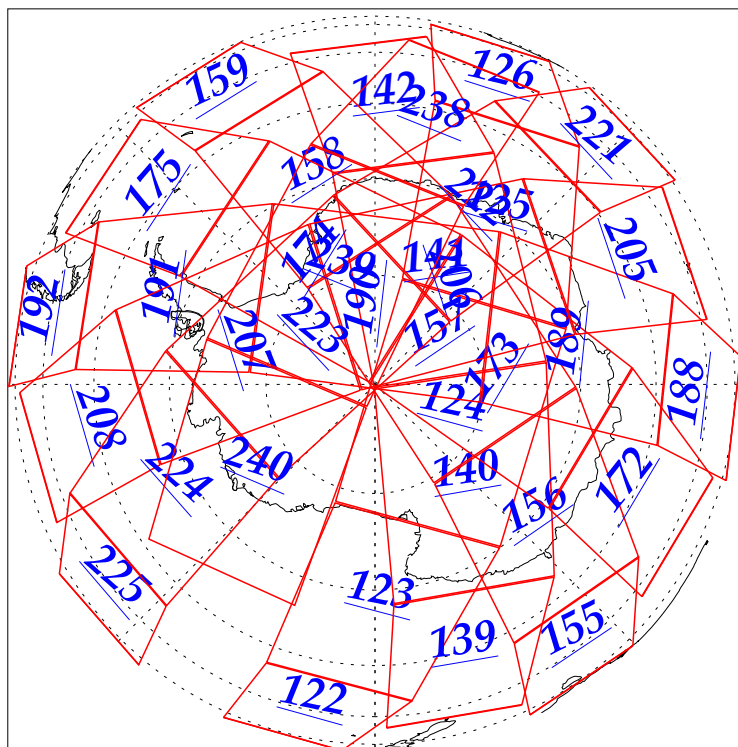

L1B Availability  
AMSU Granules: 240  
HSB Granules: 240  
AIRS Granules: 240

30 Nov 2002  
DoY 334  
Aqua Day 210  
Granules: 1 to 120

Granules: 121 to 240

Legend: AMSU Available, HSB Available, AIRS Available

L1B Availability  
AMSU Granules: 240  
HSB Granules: 240  
AIRS Granules: 240

30 Nov 2002  
DoY 334  
Aqua Day 210

Ascending Granules

Descending Granules

Legend: AMSU Available, HSB Available, AIRS Available

L1B Availability  
 AMSU Granules: 240  
 HSB Granules: 240  
 AIRS Granules: 240

30 Nov 2002  
 DoY 334  
 Aqua Day 210

Northern Hemisphere Granules

Southern Hemisphere Granules

Legend: AMSU Available, HSB Available, AIRS Available