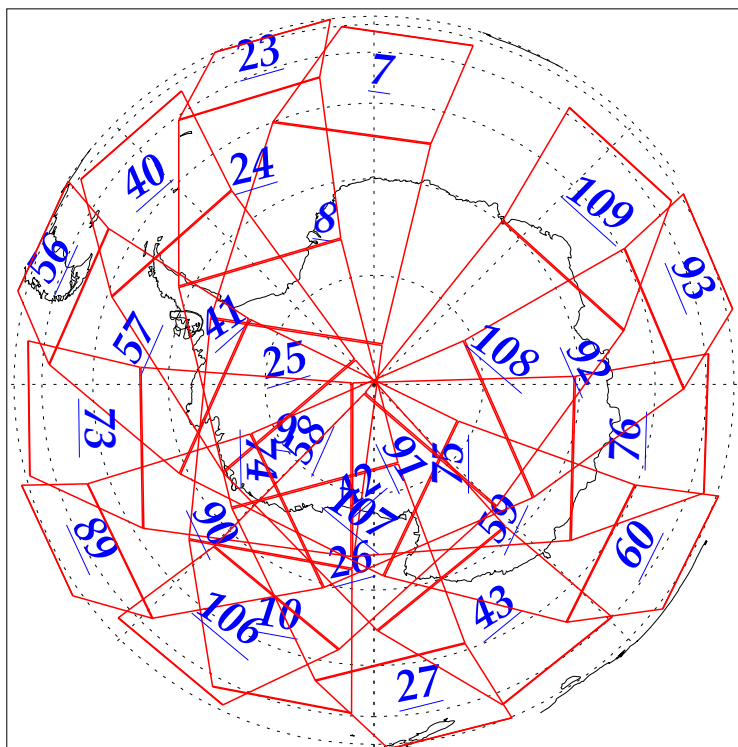

L1B Availability  
AMSU Granules: 240  
HSB Granules: 240  
AIRS Granules: 240

30 Nov 2002  
DoY 334  
Aqua Day 210  
Granules: 1 to 120

Granules: 121 to 240

Legend: AMSU Available, HSB Available, AIRS Available

L1B Availability  
AMSU Granules: 240  
HSB Granules: 240  
AIRS Granules: 240

30 Nov 2002  
DoY 334  
Aqua Day 210

Ascending Granules

Descending Granules

Legend: AMSU Available, HSB Available, AIRS Available

L1B Availability  
 AMSU Granules: 240  
 HSB Granules: 240  
 AIRS Granules: 240

30 Nov 2002  
 DoY 334  
 Aqua Day 210

Northern Hemisphere Granules

Southern Hemisphere Granules

Legend: AMSU Available, HSB Available, AIRS Available