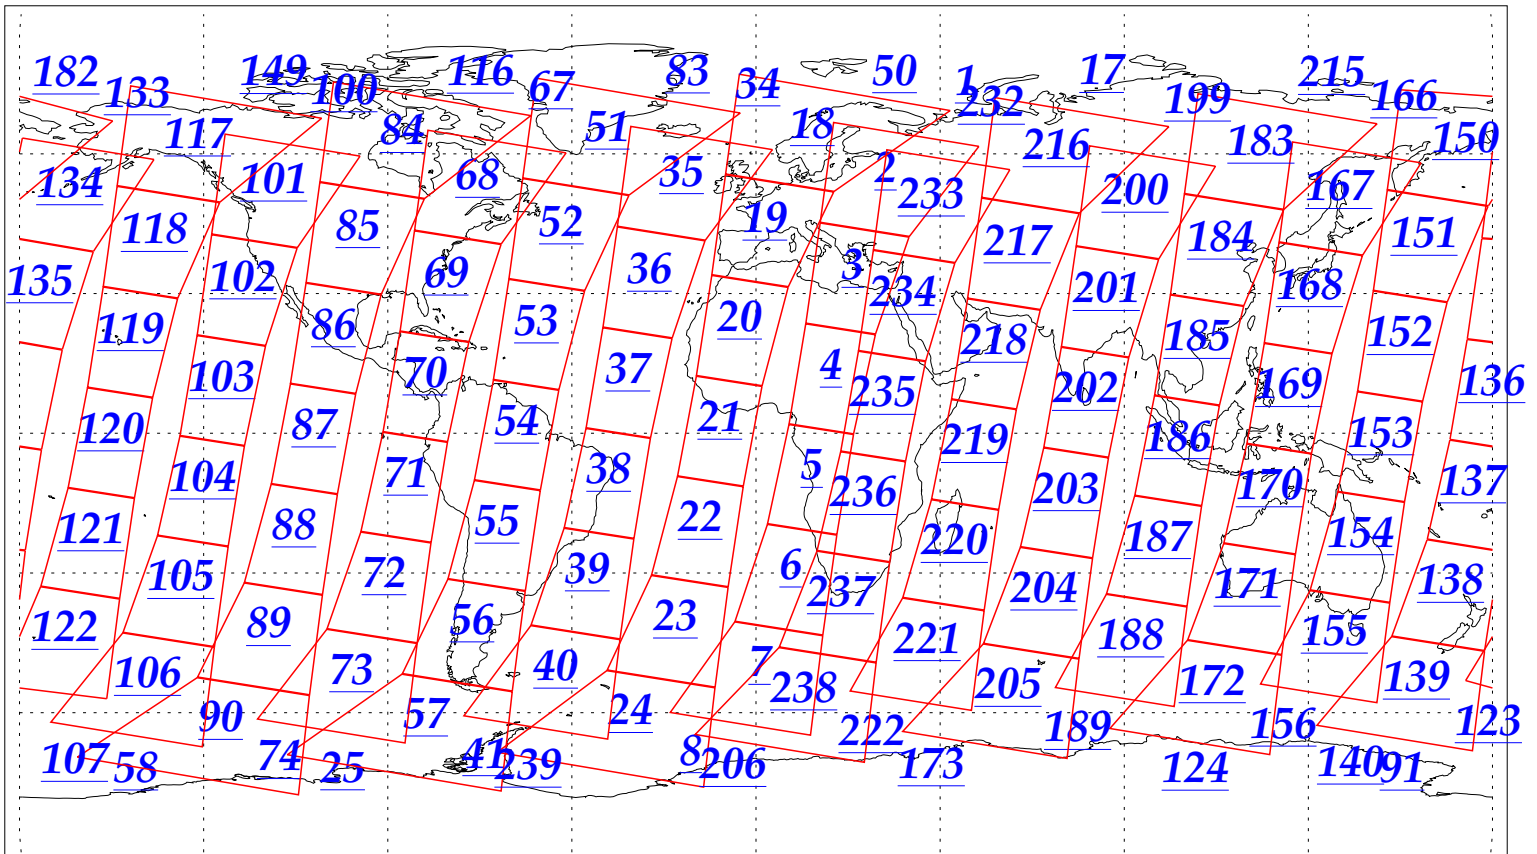

L1B Availability  
AMSU Granules: 240  
HSB Granules: 240  
AIRS Granules: 240

30 Nov 2002  
DoY 334  
Aqua Day 210  
Granules: 1 to 120

Granules: 121 to 240

Legend: AMSU Available, HSB Available, AIRS Available

L1B Availability  
AMSU Granules: 240  
HSB Granules: 240  
AIRS Granules: 240

30 Nov 2002  
DoY 334  
Aqua Day 210

Ascending Granules

Descending Granules

Legend: AMSU Available, HSB Available, AIRS Available

L1B Availability  
 AMSU Granules: 240  
 HSB Granules: 240  
 AIRS Granules: 240

30 Nov 2002  
 DoY 334  
 Aqua Day 210

Northern Hemisphere Granules

Southern Hemisphere Granules

Legend: AMSU Available, HSB Available, AIRS Available