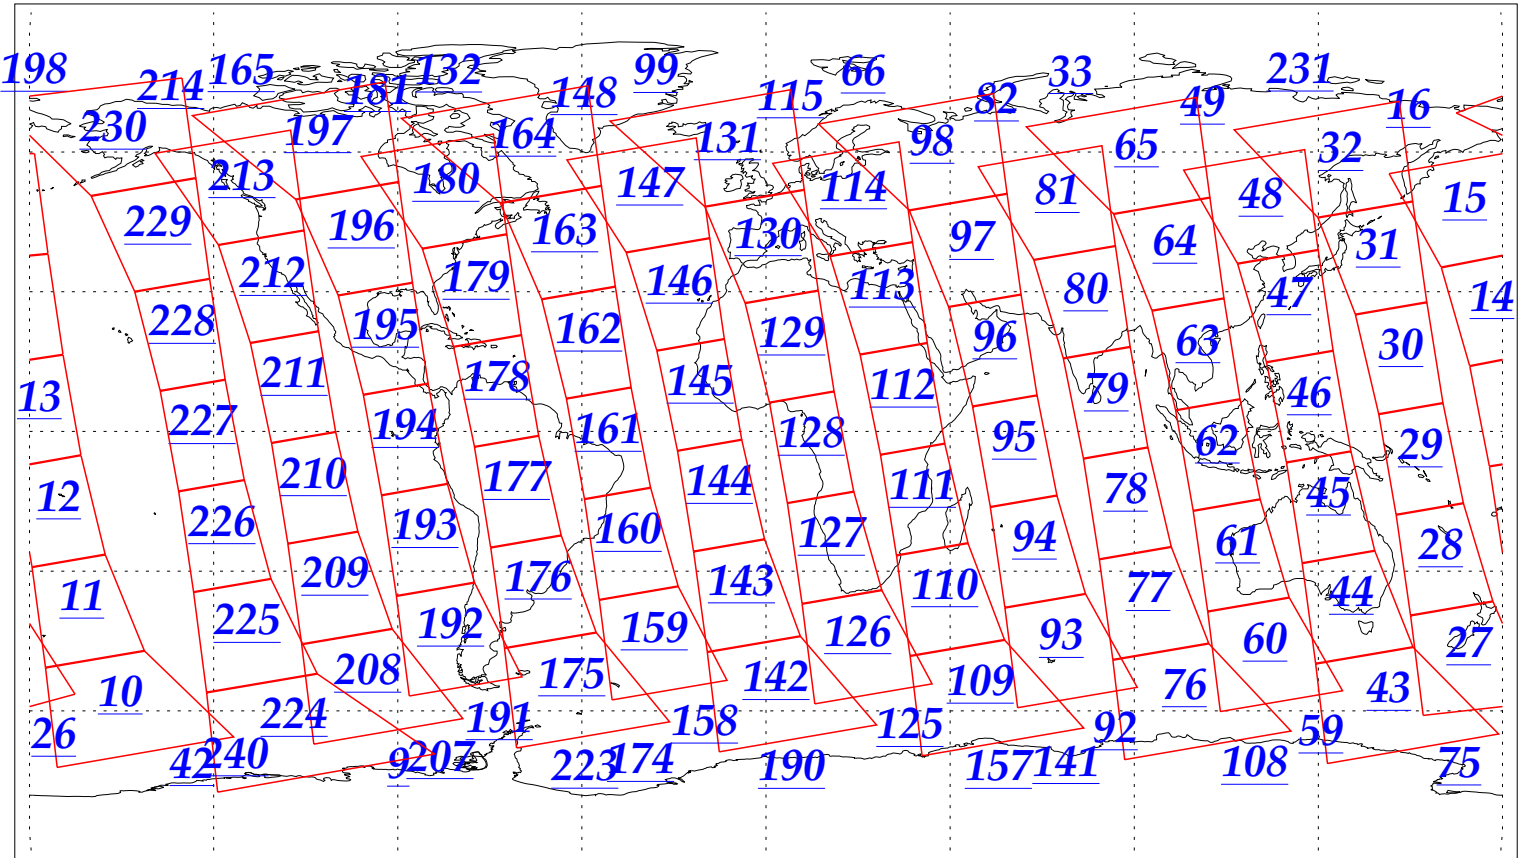

L1B Availability  
AMSU Granules: 240  
HSB Granules: 240  
AIRS Granules: 240

30 Nov 2002  
DoY 334  
Aqua Day 210  
Granules: 1 to 120

Granules: 121 to 240

Legend: AMSU Available, HSB Available, AIRS Available

L1B Availability  
AMSU Granules: 240  
HSB Granules: 240  
AIRS Granules: 240

30 Nov 2002  
DoY 334  
Aqua Day 210

Ascending Granules

Descending Granules

Legend: AMSU Available, HSB Available, AIRS Available

L1B Availability  
 AMSU Granules: 240  
 HSB Granules: 240  
 AIRS Granules: 240

30 Nov 2002  
 DoY 334  
 Aqua Day 210

Northern Hemisphere Granules

Southern Hemisphere Granules

Legend: AMSU Available, HSB Available, AIRS Available