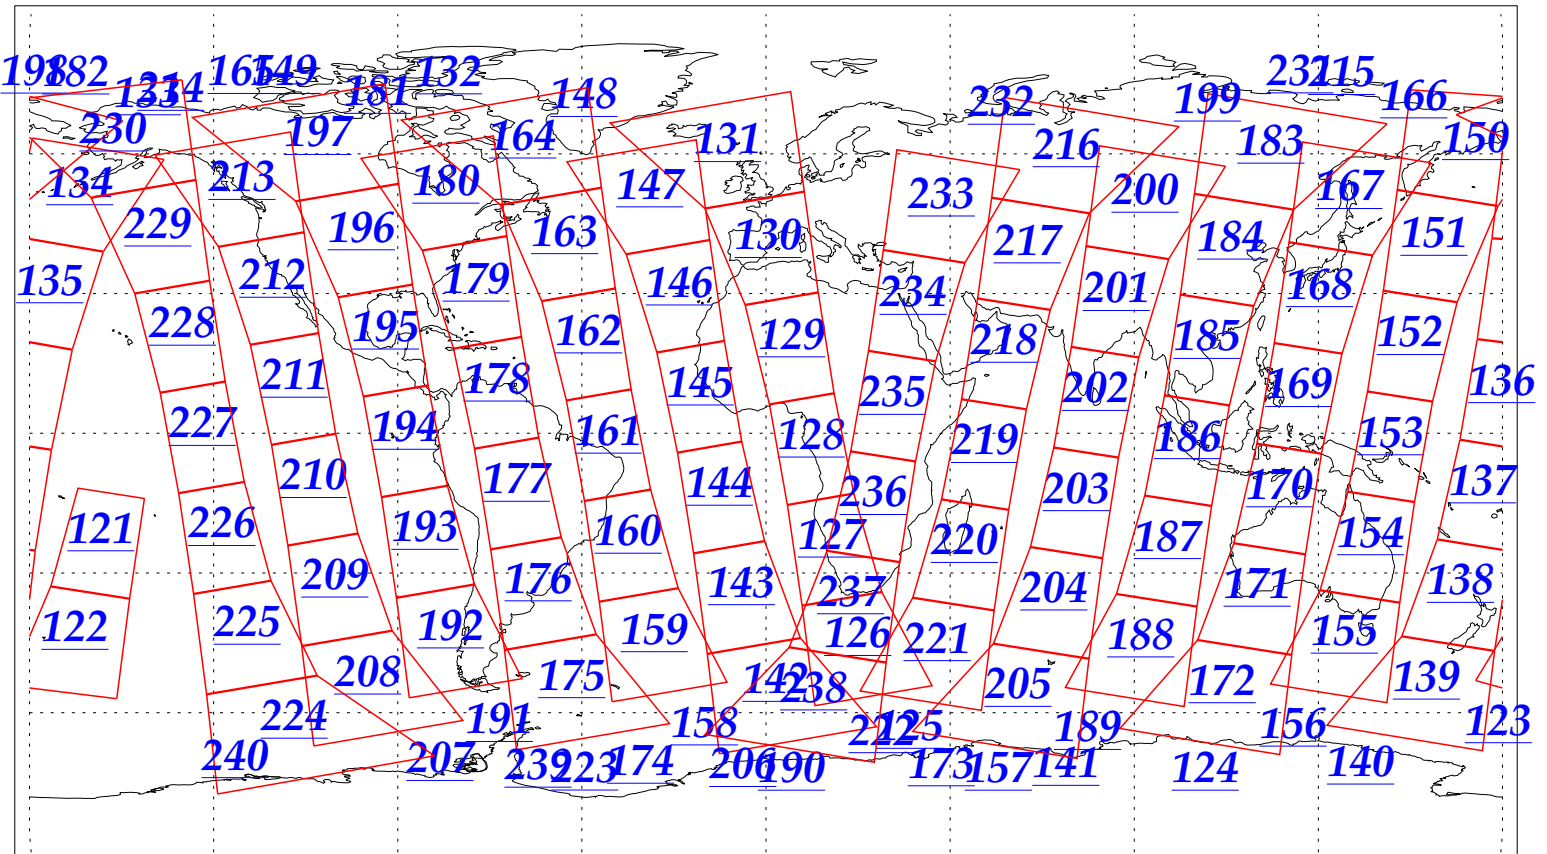

L1B Availability  
AMSU Granules: 240  
HSB Granules: 240  
AIRS Granules: 240

30 Nov 2002  
DoY 334  
Aqua Day 210  
Granules: 1 to 120

Granules: 121 to 240

Legend: AMSU Available, HSB Available, AIRS Available

L1B Availability  
AMSU Granules: 240  
HSB Granules: 240  
AIRS Granules: 240

30 Nov 2002  
DoY 334  
Aqua Day 210

Ascending Granules

Descending Granules

Legend: AMSU Available, HSB Available, AIRS Available

L1B Availability  
 AMSU Granules: 240  
 HSB Granules: 240  
 AIRS Granules: 240

30 Nov 2002  
 DoY 334  
 Aqua Day 210

Northern Hemisphere Granules

Southern Hemisphere Granules

Legend: AMSU Available, HSB Available, AIRS Available