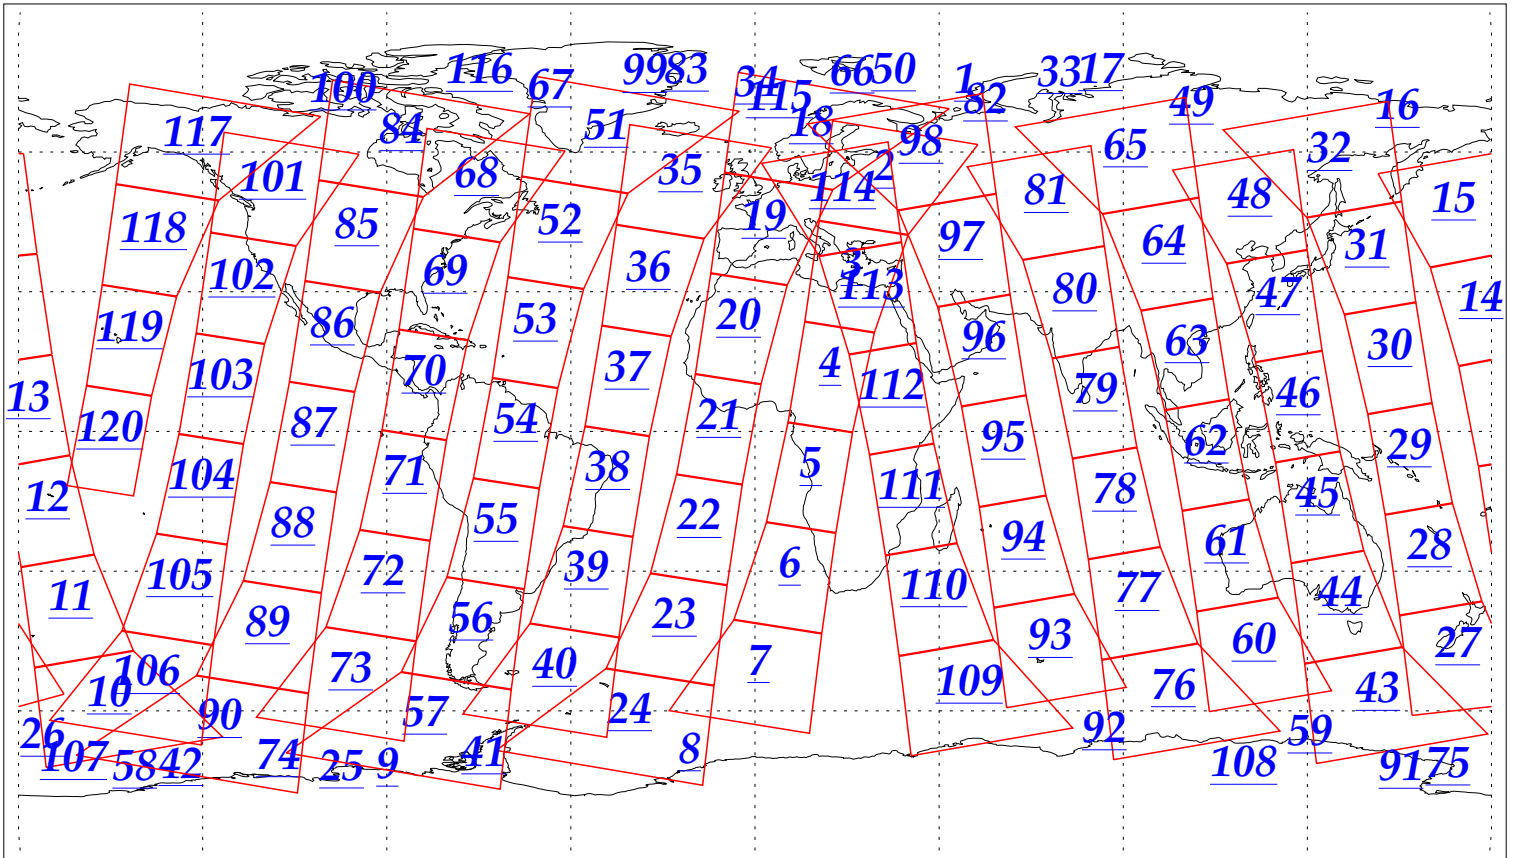

L1B Availability  
AMSU Granules: 240  
HSB Granules: 240  
AIRS Granules: 240

30 Nov 2002  
DoY 334  
Aqua Day 210  
Granules: 1 to 120

Granules: 121 to 240

Legend: AMSU Available, HSB Available, AIRS Available

L1B Availability  
AMSU Granules: 240  
HSB Granules: 240  
AIRS Granules: 240

30 Nov 2002  
DoY 334  
Aqua Day 210

Ascending Granules

Descending Granules

Legend: AMSU Available, HSB Available, AIRS Available

L1B Availability  
 AMSU Granules: 240  
 HSB Granules: 240  
 AIRS Granules: 240

30 Nov 2002  
 DoY 334  
 Aqua Day 210

Northern Hemisphere Granules

Southern Hemisphere Granules

Legend: AMSU Available, HSB Available, AIRS Available