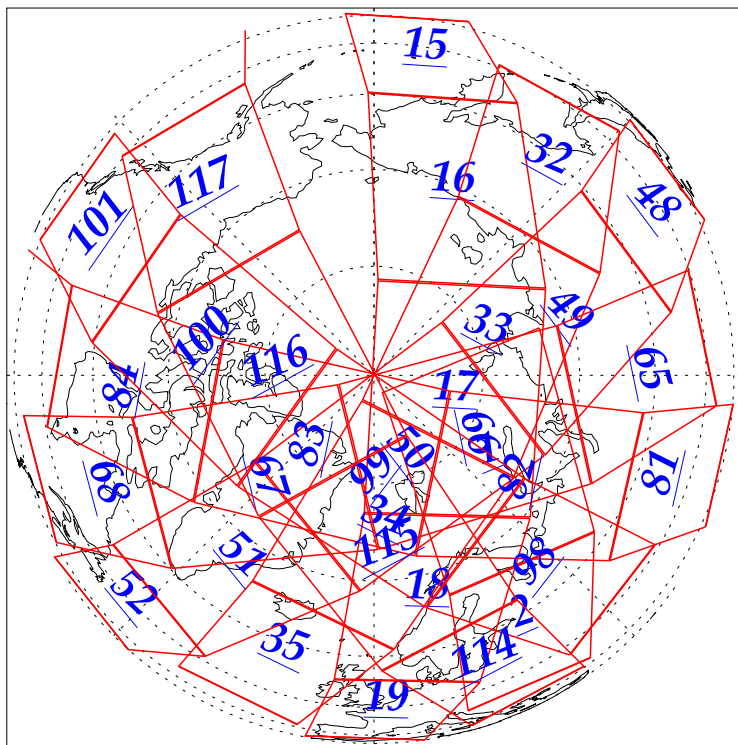

L1B Availability  
AMSU Granules: 240  
HSB Granules: 240  
AIRS Granules: 240

30 Nov 2002  
DoY 334  
Aqua Day 210  
Granules: 1 to 120

Granules: 121 to 240

Legend: AMSU Available, HSB Available, AIRS Available

L1B Availability  
AMSU Granules: 240  
HSB Granules: 240  
AIRS Granules: 240

30 Nov 2002  
DoY 334  
Aqua Day 210

Ascending Granules

Descending Granules

Legend: AMSU Available, HSB Available, AIRS Available

L1B Availability  
 AMSU Granules: 240  
 HSB Granules: 240  
 AIRS Granules: 240

30 Nov 2002  
 DoY 334  
 Aqua Day 210

Northern Hemisphere Granules

Southern Hemisphere Granules

Legend: AMSU Available, HSB Available, AIRS Available