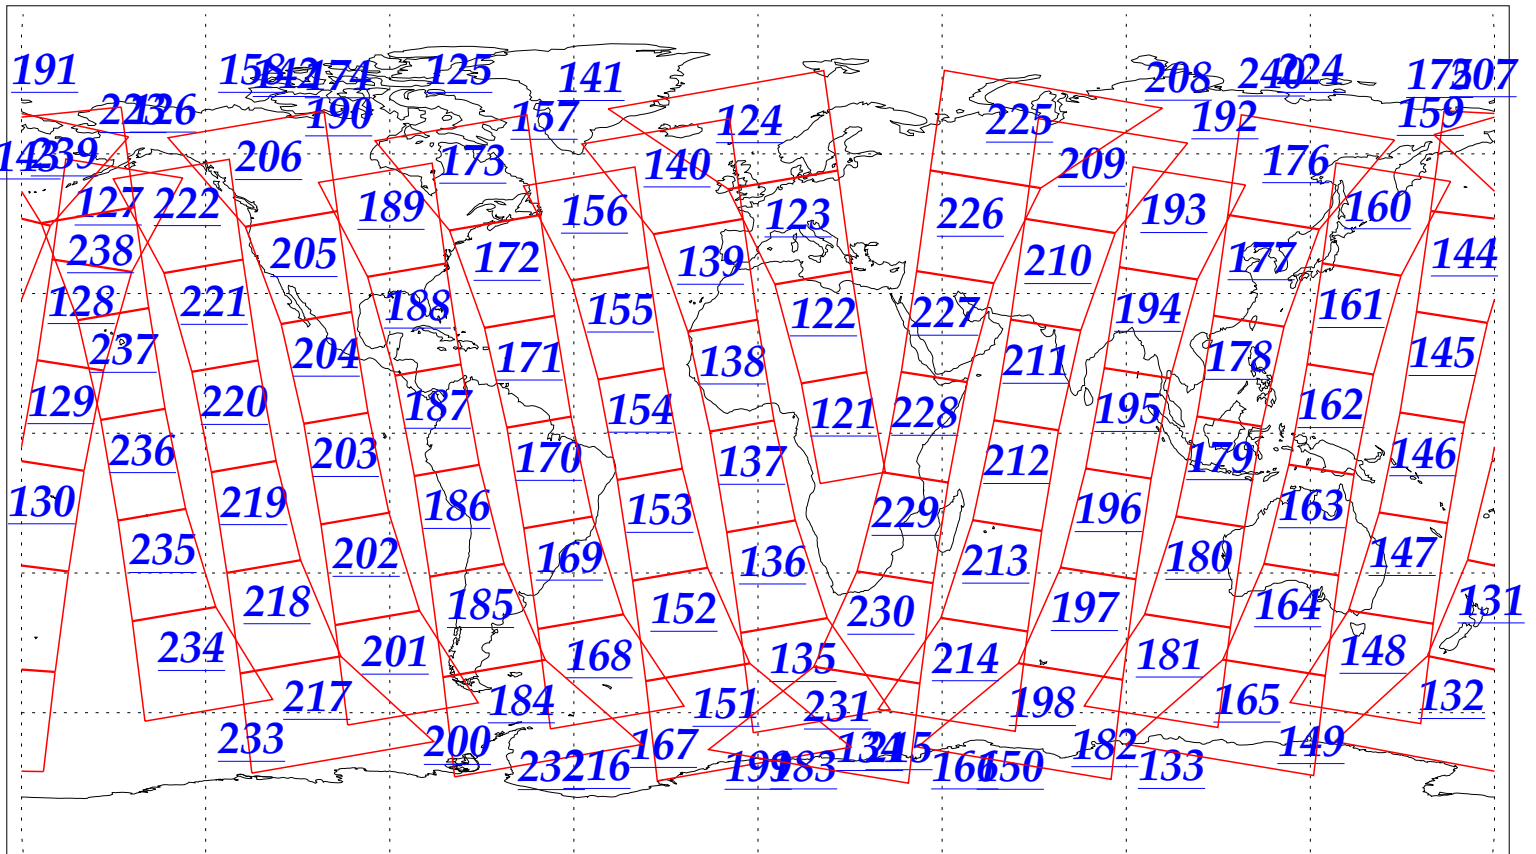

L1B Availability  
AMSU Granules: 240  
HSB Granules: 240  
AIRS Granules: 240

29 Nov 2002  
DoY 333  
Aqua Day 209  
Granules: 1 to 120

Granules: 121 to 240

Legend: AMSU Available, HSB Available, AIRS Available

L1B Availability  
AMSU Granules: 240  
HSB Granules: 240  
AIRS Granules: 240

29 Nov 2002  
DoY 333  
Aqua Day 209

Ascending Granules

Descending Granules

Legend: AMSU Available, HSB Available, AIRS Available

L1B Availability  
 AMSU Granules: 240  
 HSB Granules: 240  
 AIRS Granules: 240

29 Nov 2002  
 DoY 333  
 Aqua Day 209

Northern Hemisphere Granules

Southern Hemisphere Granules

Legend: AMSU Available, HSB Available, **AIRS Available**