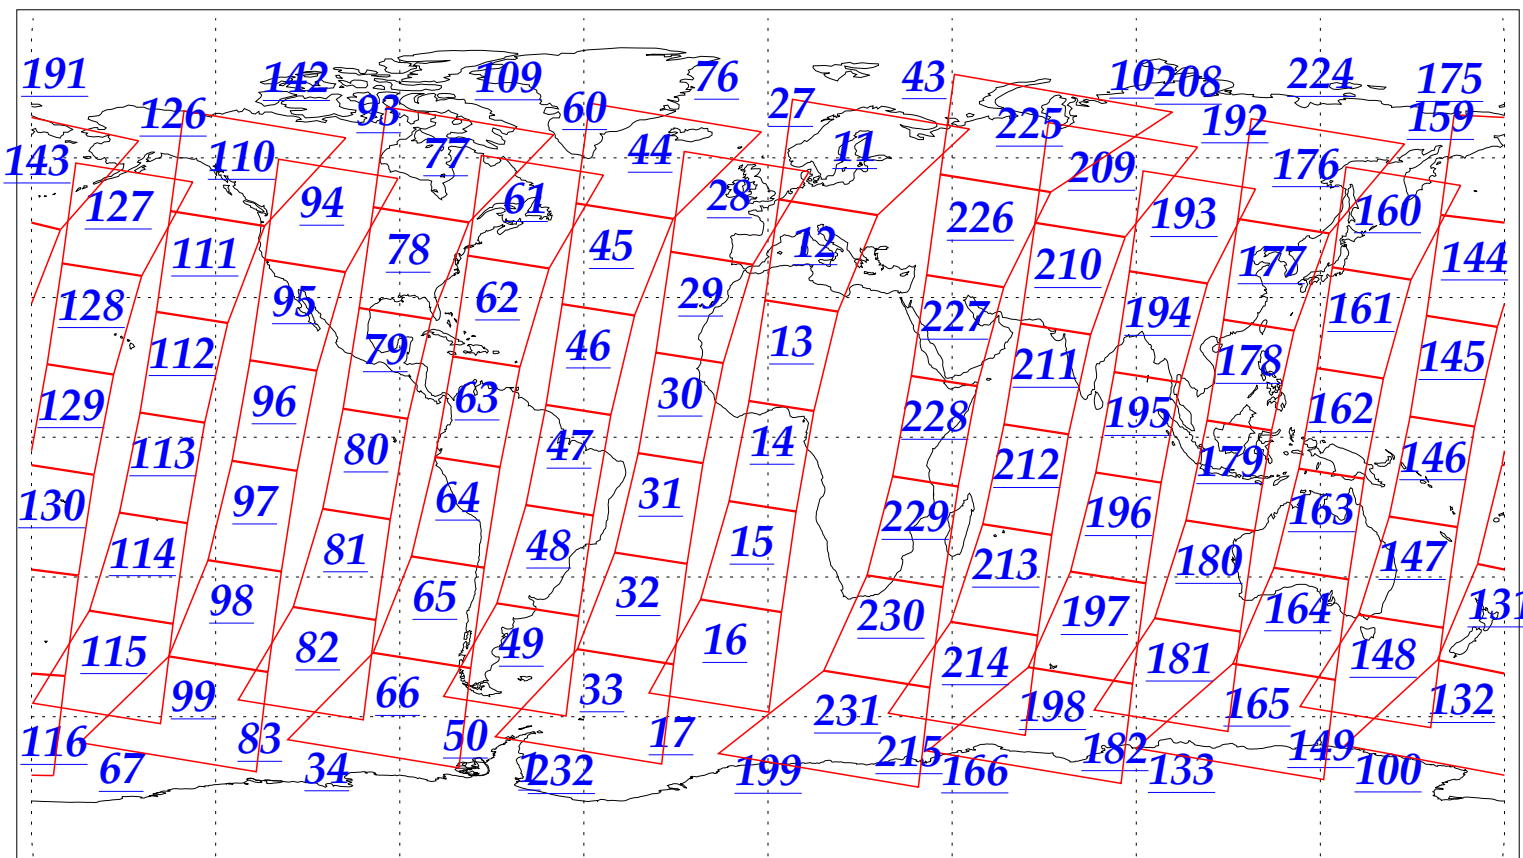

L1B Availability  
AMSU Granules: 240  
HSB Granules: 240  
AIRS Granules: 240

29 Nov 2002  
DoY 333  
Aqua Day 209  
Granules: 1 to 120

Granules: 121 to 240

Legend: AMSU Available, HSB Available, AIRS Available

L1B Availability  
AMSU Granules: 240  
HSB Granules: 240  
AIRS Granules: 240

29 Nov 2002  
DoY 333  
Aqua Day 209

Ascending Granules

Descending Granules

Legend: AMSU Available, HSB Available, AIRS Available

L1B Availability  
 AMSU Granules: 240  
 HSB Granules: 240  
 AIRS Granules: 240

29 Nov 2002  
 DoY 333  
 Aqua Day 209

Northern Hemisphere Granules

Southern Hemisphere Granules

Legend: AMSU Available, HSB Available, **AIRS Available**