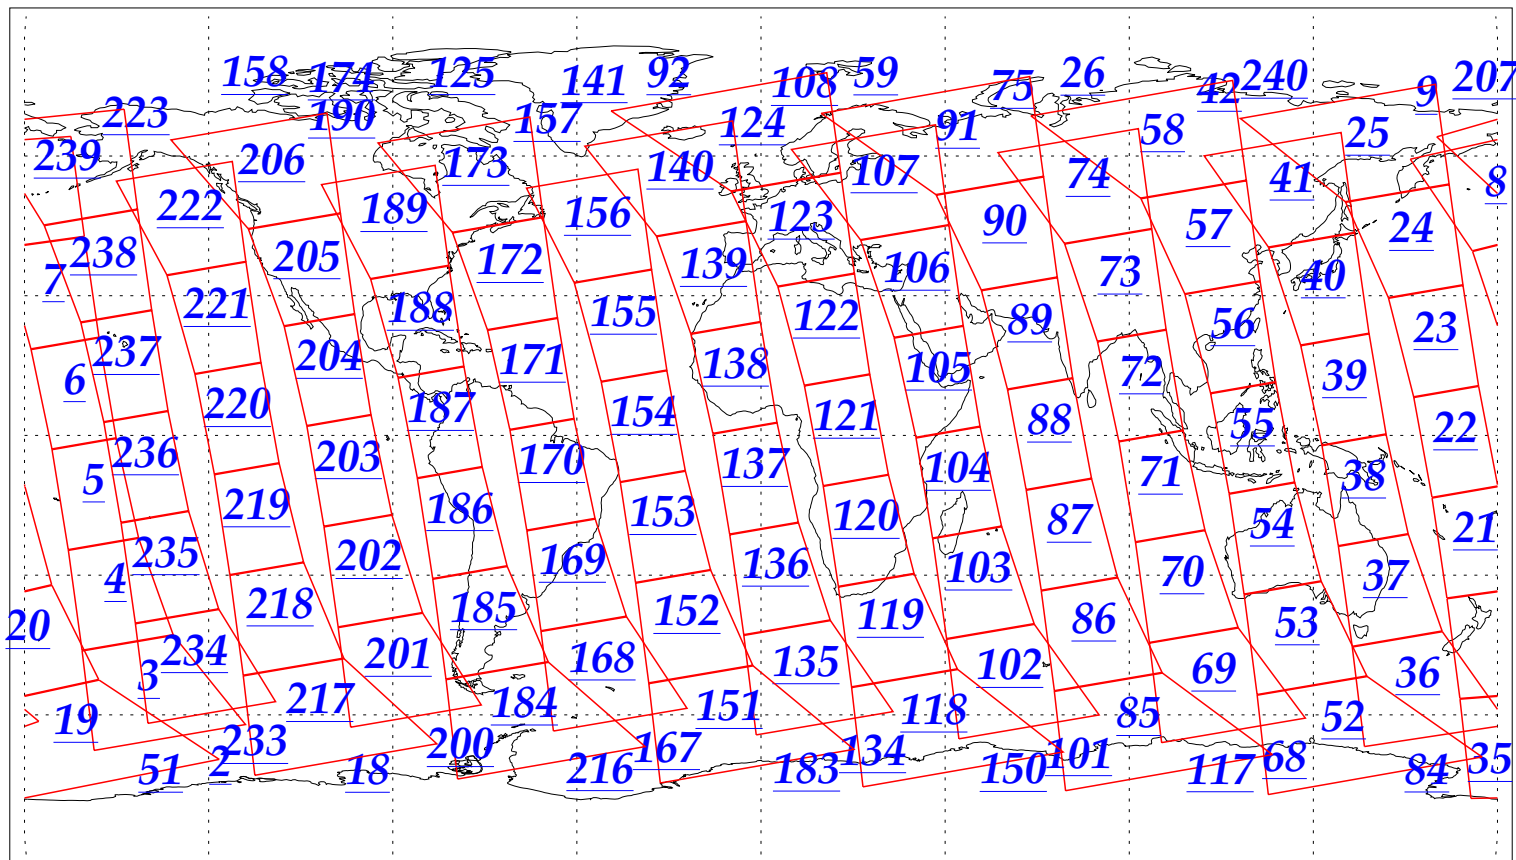

L1B Availability  
AMSU Granules: 240  
HSB Granules: 240  
AIRS Granules: 240

29 Nov 2002  
DoY 333  
Aqua Day 209  
Granules: 1 to 120

Granules: 121 to 240

Legend: AMSU Available, HSB Available, AIRS Available

L1B Availability  
AMSU Granules: 240  
HSB Granules: 240  
AIRS Granules: 240

29 Nov 2002  
DoY 333  
Aqua Day 209

Ascending Granules

Descending Granules

Legend: AMSU Available, HSB Available, AIRS Available

L1B Availability  
 AMSU Granules: 240  
 HSB Granules: 240  
 AIRS Granules: 240

29 Nov 2002  
 DoY 333  
 Aqua Day 209

Northern Hemisphere Granules

Southern Hemisphere Granules

Legend: AMSU Available, HSB Available, **AIRS Available**