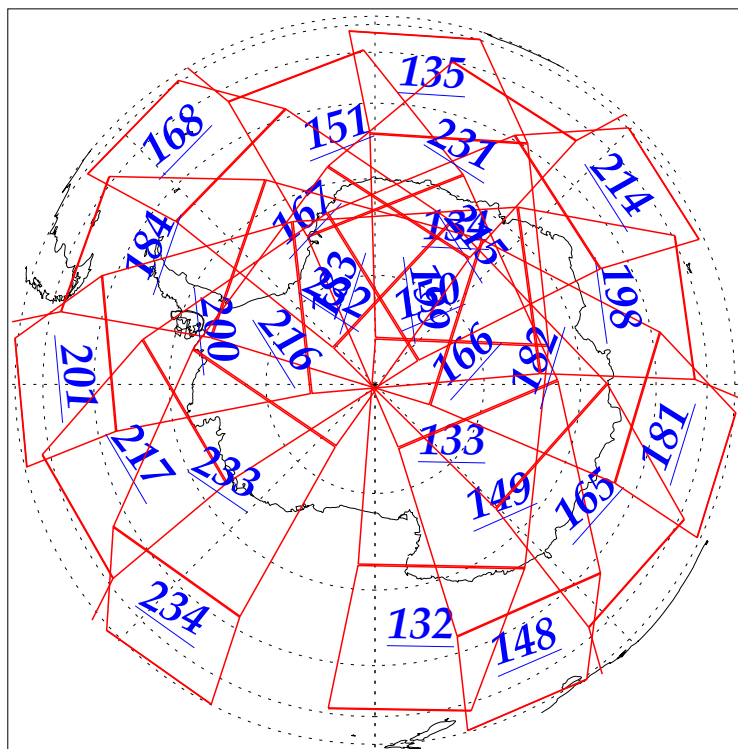

L1B Availability  
AMSU Granules: 240  
HSB Granules: 240  
AIRS Granules: 240

29 Nov 2002  
DoY 333  
Aqua Day 209  
Granules: 1 to 120

Granules: 121 to 240

Legend: AMSU Available, HSB Available, AIRS Available

L1B Availability  
AMSU Granules: 240  
HSB Granules: 240  
AIRS Granules: 240

29 Nov 2002  
DoY 333  
Aqua Day 209

Ascending Granules

Descending Granules

Legend: AMSU Available, HSB Available, AIRS Available

L1B Availability  
 AMSU Granules: 240  
 HSB Granules: 240  
 AIRS Granules: 240

29 Nov 2002  
 DoY 333  
 Aqua Day 209

Northern Hemisphere Granules

Southern Hemisphere Granules

Legend: AMSU Available, HSB Available, **AIRS Available**