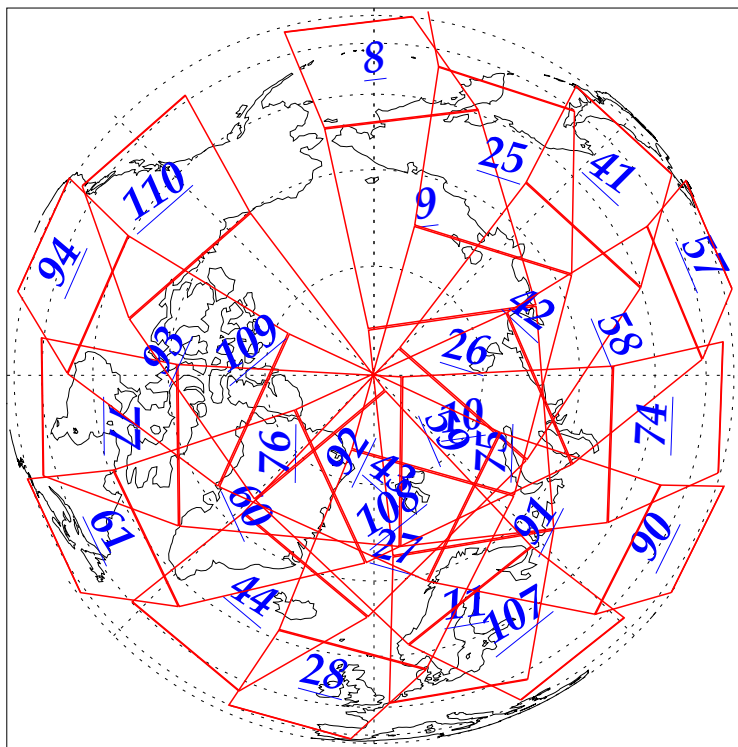

L1B Availability  
AMSU Granules: 240  
HSB Granules: 240  
AIRS Granules: 240

29 Nov 2002  
DoY 333  
Aqua Day 209  
Granules: 1 to 120

Granules: 121 to 240

Legend: AMSU Available, HSB Available, AIRS Available

L1B Availability  
AMSU Granules: 240  
HSB Granules: 240  
AIRS Granules: 240

29 Nov 2002  
DoY 333  
Aqua Day 209

Ascending Granules

Descending Granules

Legend: AMSU Available, HSB Available, AIRS Available

L1B Availability  
 AMSU Granules: 240  
 HSB Granules: 240  
 AIRS Granules: 240

29 Nov 2002  
 DoY 333  
 Aqua Day 209

Northern Hemisphere Granules

Southern Hemisphere Granules

Legend: AMSU Available, HSB Available, **AIRS Available**