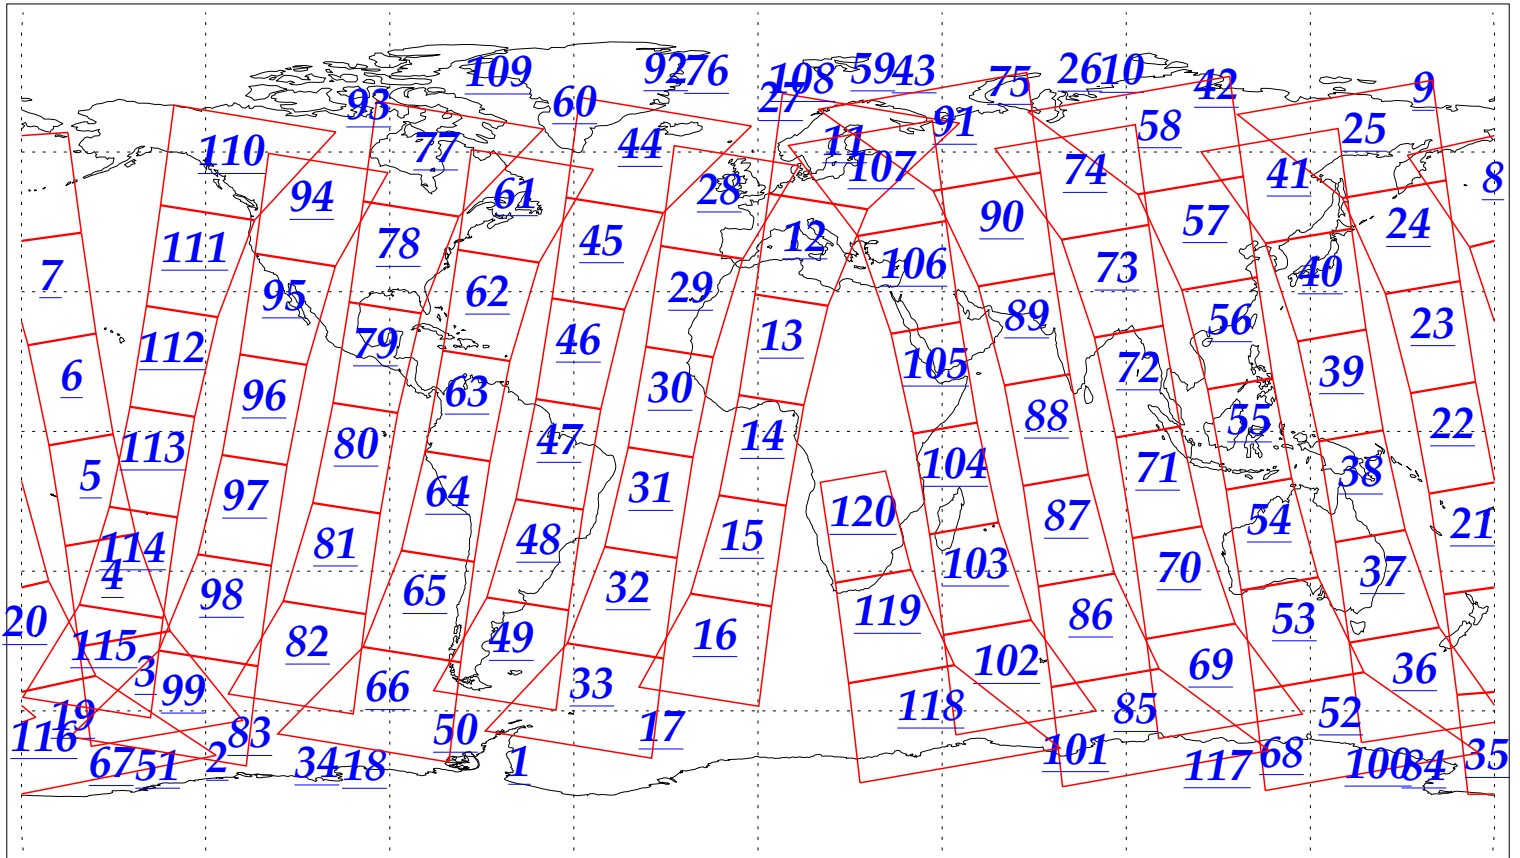

L1B Availability  
AMSU Granules: 240  
HSB Granules: 240  
AIRS Granules: 240

29 Nov 2002  
DoY 333  
Aqua Day 209  
Granules: 1 to 120

Granules: 121 to 240

Legend: AMSU Available, HSB Available, AIRS Available

L1B Availability  
AMSU Granules: 240  
HSB Granules: 240  
AIRS Granules: 240

29 Nov 2002  
DoY 333  
Aqua Day 209

Ascending Granules

Descending Granules

Legend: AMSU Available, HSB Available, AIRS Available

L1B Availability  
 AMSU Granules: 240  
 HSB Granules: 240  
 AIRS Granules: 240

29 Nov 2002  
 DoY 333  
 Aqua Day 209

Northern Hemisphere Granules

Southern Hemisphere Granules

Legend: AMSU Available, HSB Available, **AIRS Available**