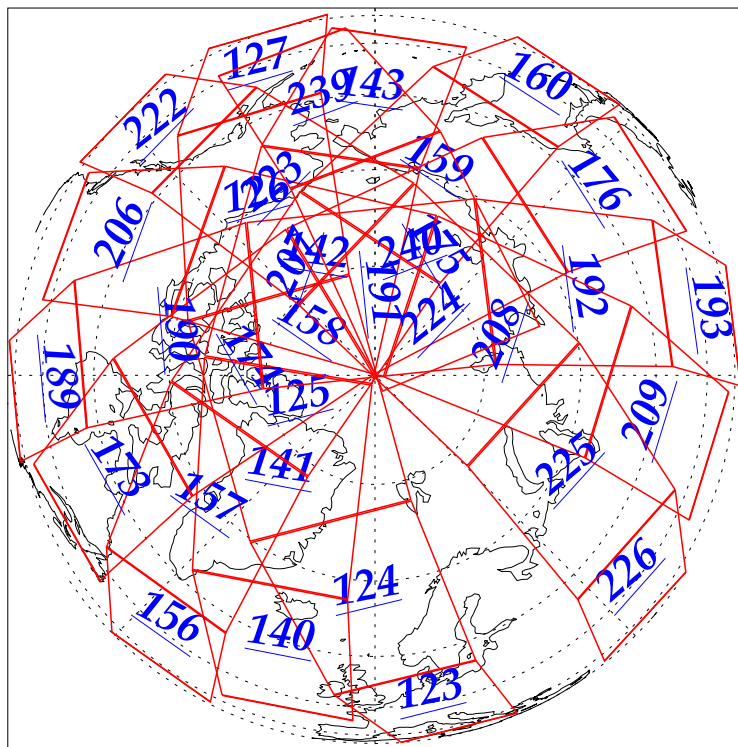

L1B Availability  
AMSU Granules: 240  
HSB Granules: 240  
AIRS Granules: 240

29 Nov 2002  
DoY 333  
Aqua Day 209  
Granules: 1 to 120

Granules: 121 to 240

Legend: AMSU Available, HSB Available, AIRS Available

L1B Availability  
AMSU Granules: 240  
HSB Granules: 240  
AIRS Granules: 240

29 Nov 2002  
DoY 333  
Aqua Day 209

Ascending Granules

Descending Granules

Legend: AMSU Available, HSB Available, AIRS Available

L1B Availability  
 AMSU Granules: 240  
 HSB Granules: 240  
 AIRS Granules: 240

29 Nov 2002  
 DoY 333  
 Aqua Day 209

Northern Hemisphere Granules

Southern Hemisphere Granules

Legend: AMSU Available, HSB Available, **AIRS Available**