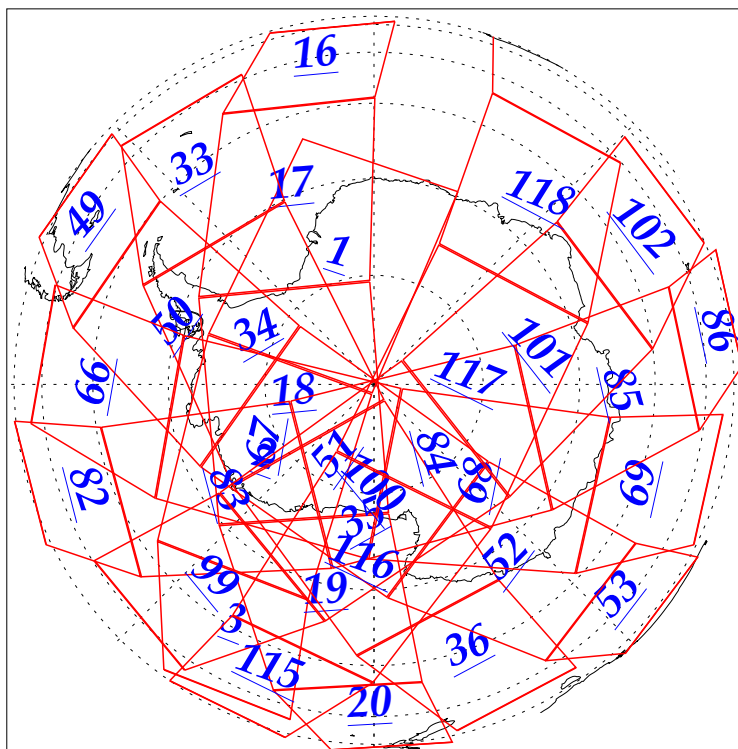

L1B Availability  
AMSU Granules: 240  
HSB Granules: 240  
AIRS Granules: 240

29 Nov 2002  
DoY 333  
Aqua Day 209  
Granules: 1 to 120

Granules: 121 to 240

Legend: AMSU Available, HSB Available, AIRS Available

L1B Availability  
AMSU Granules: 240  
HSB Granules: 240  
AIRS Granules: 240

29 Nov 2002  
DoY 333  
Aqua Day 209

Ascending Granules

Descending Granules

Legend: AMSU Available, HSB Available, AIRS Available

L1B Availability  
 AMSU Granules: 240  
 HSB Granules: 240  
 AIRS Granules: 240

29 Nov 2002  
 DoY 333  
 Aqua Day 209

Northern Hemisphere Granules

Southern Hemisphere Granules

Legend: AMSU Available, HSB Available, **AIRS Available**