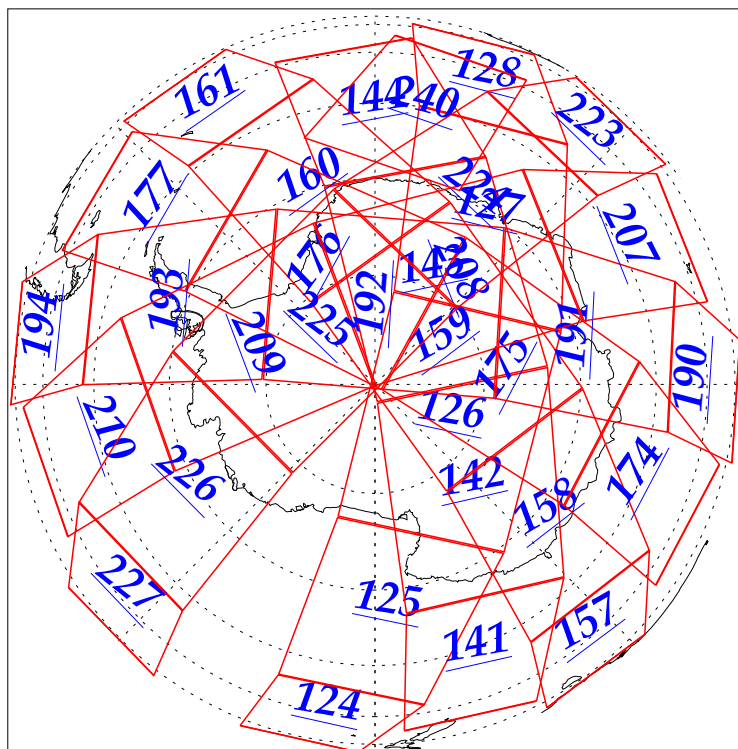

L1B Availability
AMSU Granules: 240
HSB Granules: 240
AIRS Granules: 240

28 Nov 2002
DoY 332
Aqua Day 208
Granules: 1 to 120

Granules: 121 to 240

Legend: AMSU Available, HSB Available, AIRS Available

L1B Availability
AMSU Granules: 240
HSB Granules: 240
AIRS Granules: 240

28 Nov 2002
DoY 332
Aqua Day 208

Ascending Granules

Descending Granules

Legend: AMSU Available, HSB Available, AIRS Available

L1B Availability
AMSU Granules: 240
HSB Granules: 240
AIRS Granules: 240

28 Nov 2002
DoY 332
Aqua Day 208

Northern Hemisphere Granules

Southern Hemisphere Granules

Legend: AMSU Available, HSB Available, AIRS Available