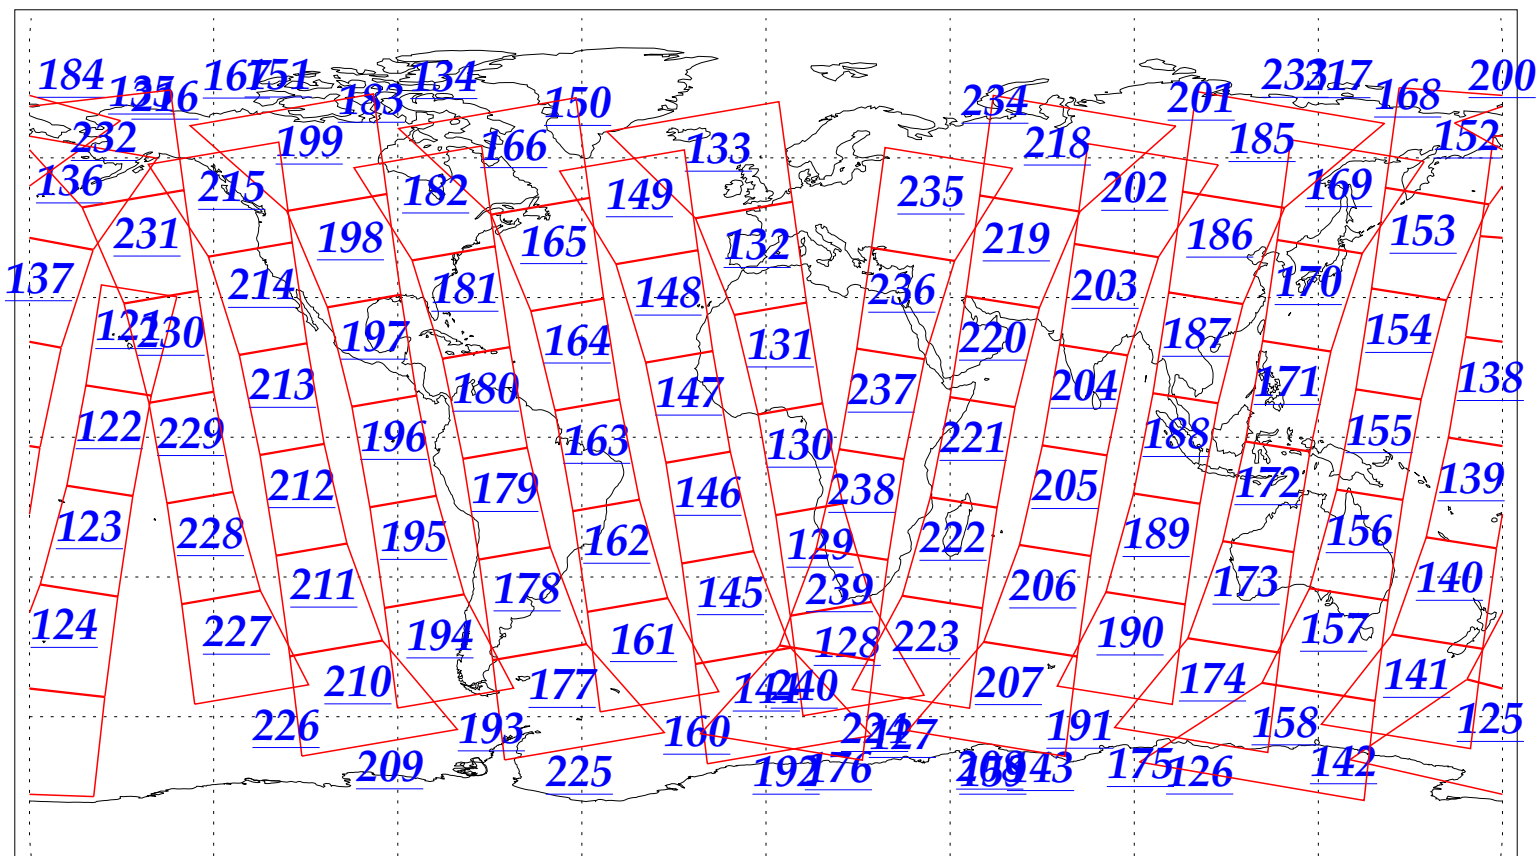

L1B Availability
AMSU Granules: 240
HSB Granules: 240
AIRS Granules: 240

28 Nov 2002
DoY 332
Aqua Day 208
Granules: 1 to 120

Granules: 121 to 240

Legend: AMSU Available, HSB Available, AIRS Available

L1B Availability
AMSU Granules: 240
HSB Granules: 240
AIRS Granules: 240

28 Nov 2002
DoY 332
Aqua Day 208

Ascending Granules

Descending Granules

Legend: AMSU Available, HSB Available, AIRS Available

L1B Availability
AMSU Granules: 240
HSB Granules: 240
AIRS Granules: 240

28 Nov 2002
DoY 332
Aqua Day 208