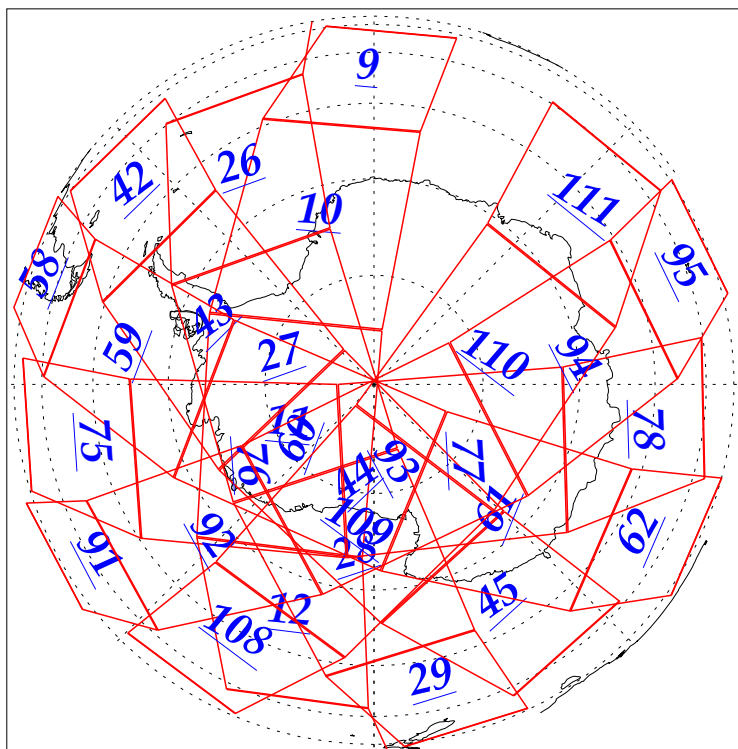

L1B Availability
AMSU Granules: 240
HSB Granules: 240
AIRS Granules: 240

28 Nov 2002
DoY 332
Aqua Day 208
Granules: 1 to 120

Granules: 121 to 240

Legend: AMSU Available, HSB Available, AIRS Available

L1B Availability
AMSU Granules: 240
HSB Granules: 240
AIRS Granules: 240

28 Nov 2002
DoY 332
Aqua Day 208

Ascending Granules

Descending Granules

Legend: AMSU Available, HSB Available, AIRS Available

L1B Availability
AMSU Granules: 240
HSB Granules: 240
AIRS Granules: 240

28 Nov 2002
DoY 332
Aqua Day 208

Northern Hemisphere Granules

Southern Hemisphere Granules

Legend: AMSU Available, HSB Available, AIRS Available