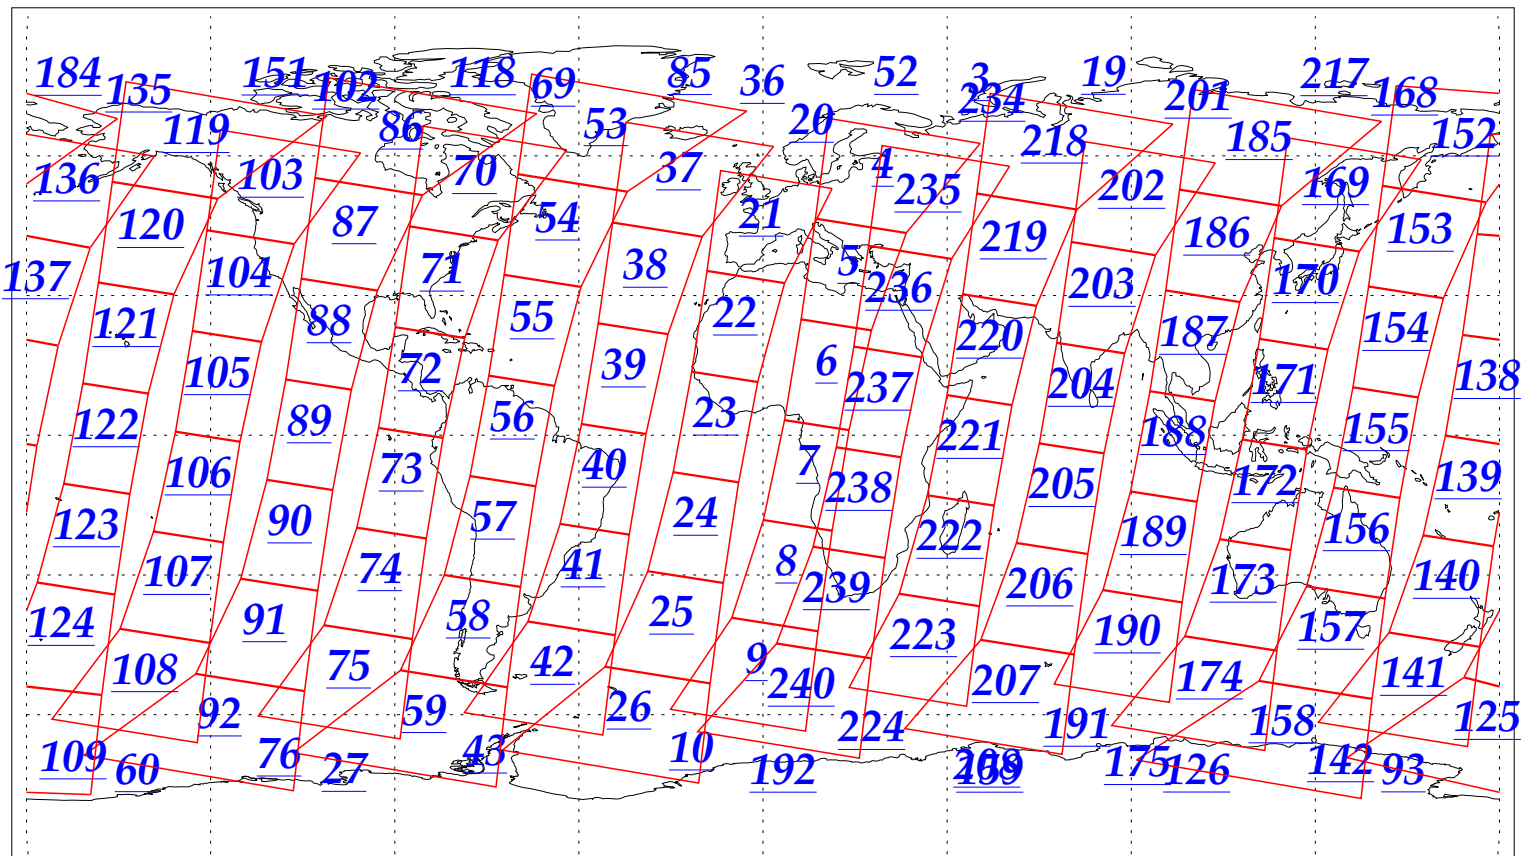

L1B Availability
AMSU Granules: 240
HSB Granules: 240
AIRS Granules: 240

28 Nov 2002
DoY 332
Aqua Day 208
Granules: 1 to 120

Granules: 121 to 240

Legend: AMSU Available, HSB Available, AIRS Available

L1B Availability
AMSU Granules: 240
HSB Granules: 240
AIRS Granules: 240

28 Nov 2002
DoY 332
Aqua Day 208

Ascending Granules

Descending Granules

Legend: AMSU Available, HSB Available, AIRS Available

L1B Availability
AMSU Granules: 240
HSB Granules: 240
AIRS Granules: 240

28 Nov 2002
DoY 332
Aqua Day 208

Northern Hemisphere Granules

Southern Hemisphere Granules

Legend: AMSU Available, HSB Available, AIRS Available