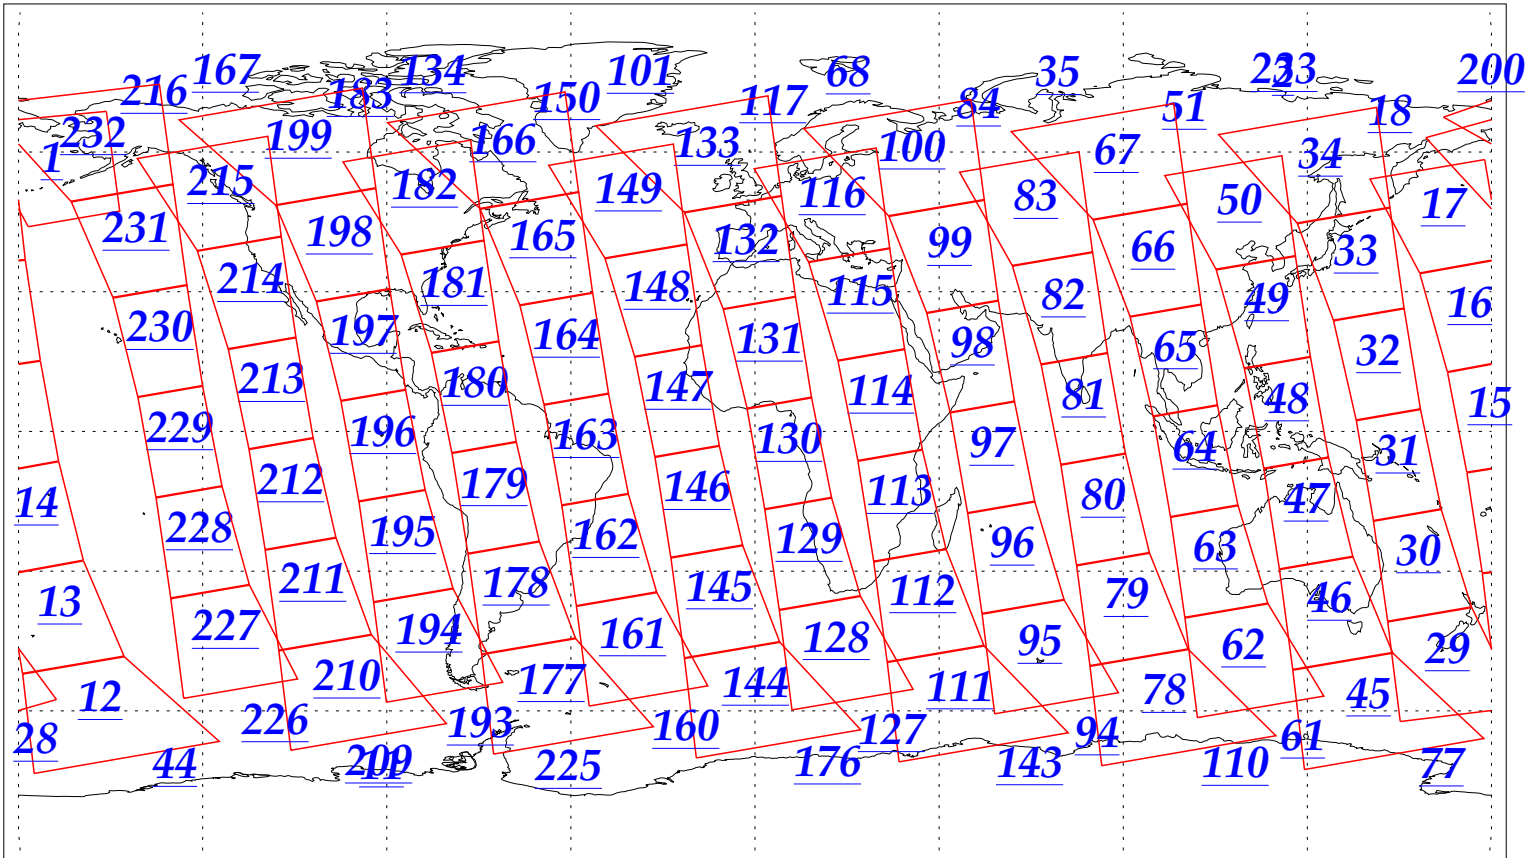

L1B Availability
AMSU Granules: 240
HSB Granules: 240
AIRS Granules: 240

28 Nov 2002
DoY 332
Aqua Day 208
Granules: 1 to 120

Granules: 121 to 240

Legend: AMSU Available, HSB Available, AIRS Available

L1B Availability
AMSU Granules: 240
HSB Granules: 240
AIRS Granules: 240

28 Nov 2002
DoY 332
Aqua Day 208

Ascending Granules

Descending Granules

Legend: AMSU Available, HSB Available, AIRS Available

L1B Availability
AMSU Granules: 240
HSB Granules: 240
AIRS Granules: 240

28 Nov 2002
DoY 332
Aqua Day 208

Northern Hemisphere Granules

Southern Hemisphere Granules

Legend: AMSU Available, HSB Available, AIRS Available