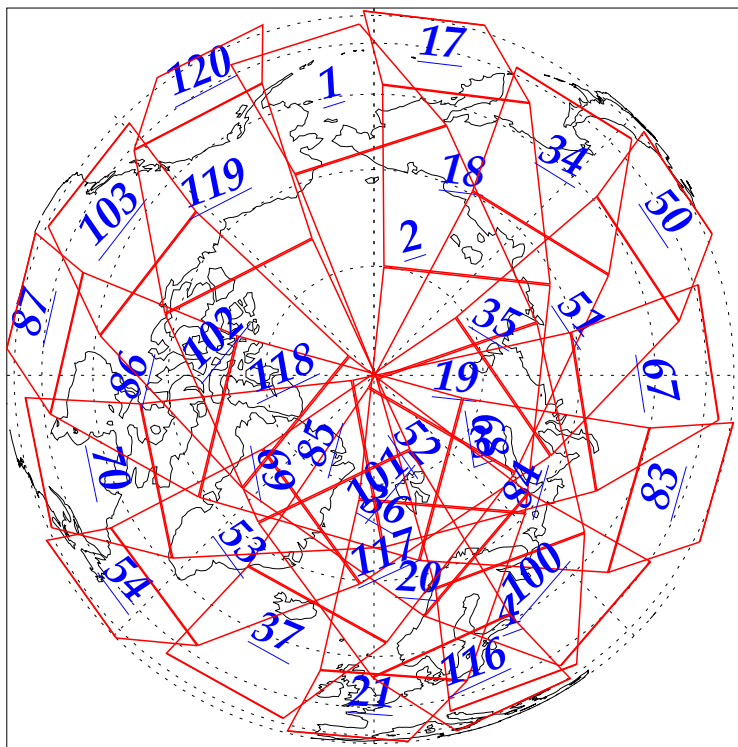

L1B Availability
AMSU Granules: 240
HSB Granules: 240
AIRS Granules: 240

28 Nov 2002
DoY 332
Aqua Day 208
Granules: 1 to 120

Granules: 121 to 240

Legend: AMSU Available, HSB Available, AIRS Available

L1B Availability
AMSU Granules: 240
HSB Granules: 240
AIRS Granules: 240

28 Nov 2002
DoY 332
Aqua Day 208

Ascending Granules

Descending Granules

Legend: AMSU Available, HSB Available, AIRS Available

L1B Availability
AMSU Granules: 240
HSB Granules: 240
AIRS Granules: 240

28 Nov 2002
DoY 332
Aqua Day 208

Northern Hemisphere Granules

Southern Hemisphere Granules

Legend: AMSU Available, HSB Available, AIRS Available