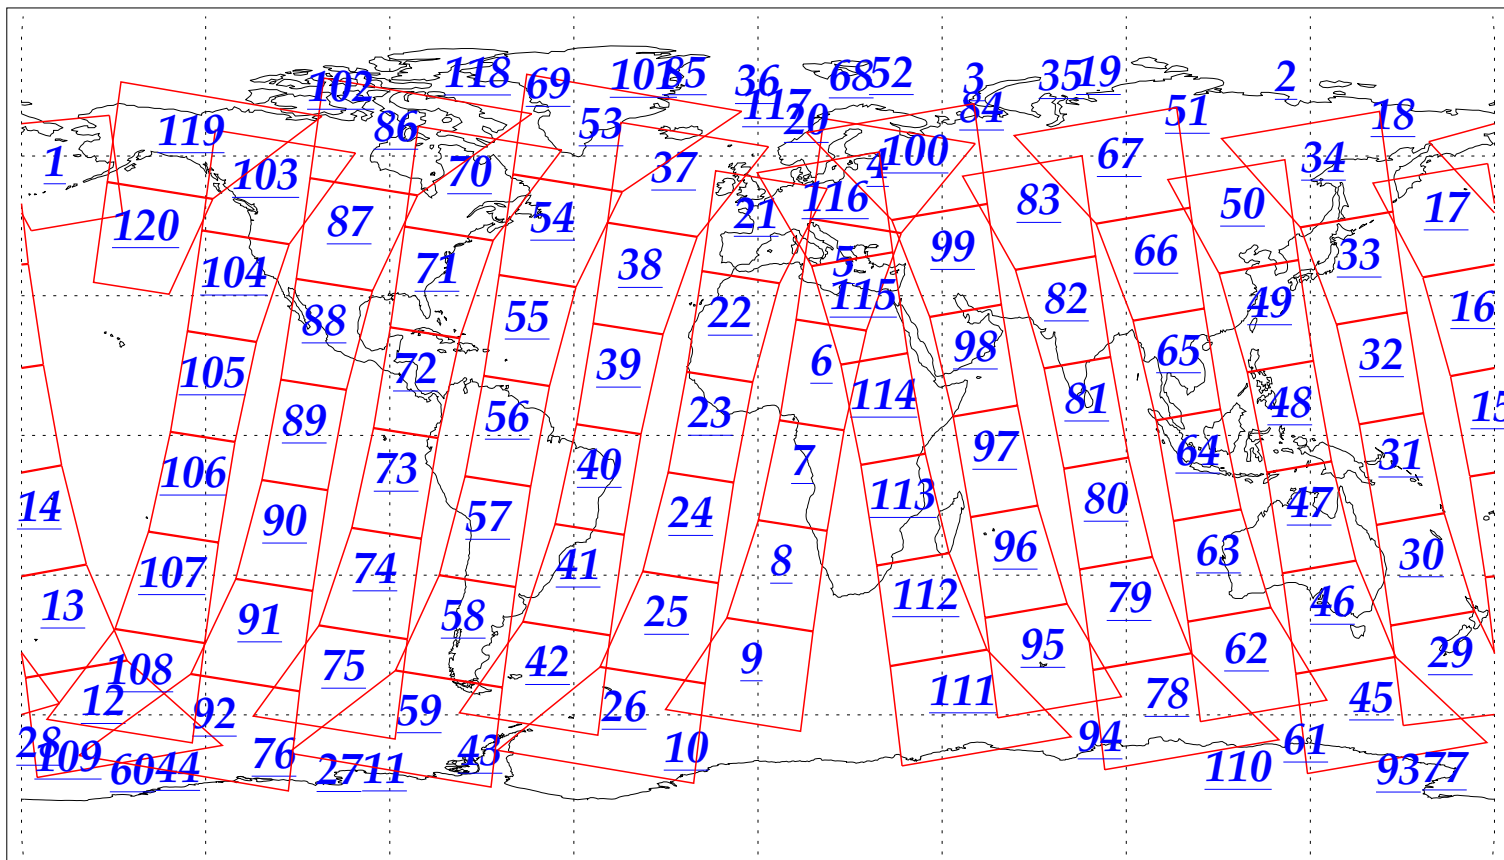

L1B Availability
AMSU Granules: 240
HSB Granules: 240
AIRS Granules: 240

28 Nov 2002
DoY 332
Aqua Day 208
Granules: 1 to 120

Granules: 121 to 240

Legend: AMSU Available, HSB Available, AIRS Available

L1B Availability
AMSU Granules: 240
HSB Granules: 240
AIRS Granules: 240

28 Nov 2002
DoY 332
Aqua Day 208

Ascending Granules

Descending Granules

Legend: AMSU Available, HSB Available, AIRS Available

L1B Availability
AMSU Granules: 240
HSB Granules: 240
AIRS Granules: 240

28 Nov 2002
DoY 332
Aqua Day 208

Northern Hemisphere Granules

Southern Hemisphere Granules

Legend: AMSU Available, HSB Available, AIRS Available