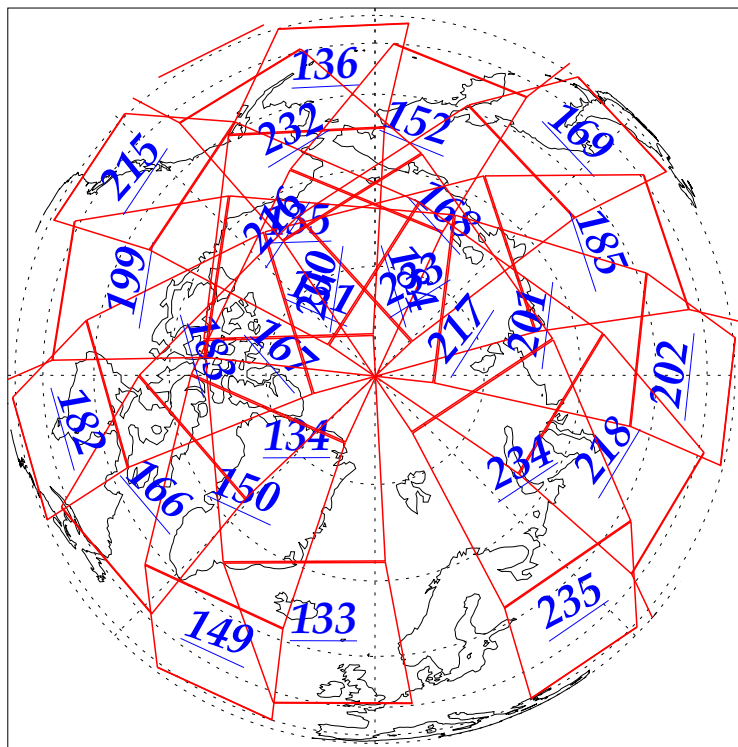

L1B Availability
AMSU Granules: 240
HSB Granules: 240
AIRS Granules: 240

28 Nov 2002
DoY 332
Aqua Day 208
Granules: 1 to 120

Granules: 121 to 240

Legend: AMSU Available, HSB Available, AIRS Available

L1B Availability
AMSU Granules: 240
HSB Granules: 240
AIRS Granules: 240

28 Nov 2002
DoY 332
Aqua Day 208

Ascending Granules

Descending Granules

Legend: AMSU Available, HSB Available, AIRS Available

L1B Availability
AMSU Granules: 240
HSB Granules: 240
AIRS Granules: 240

28 Nov 2002
DoY 332
Aqua Day 208

Northern Hemisphere Granules

Southern Hemisphere Granules

Legend: AMSU Available, HSB Available, AIRS Available