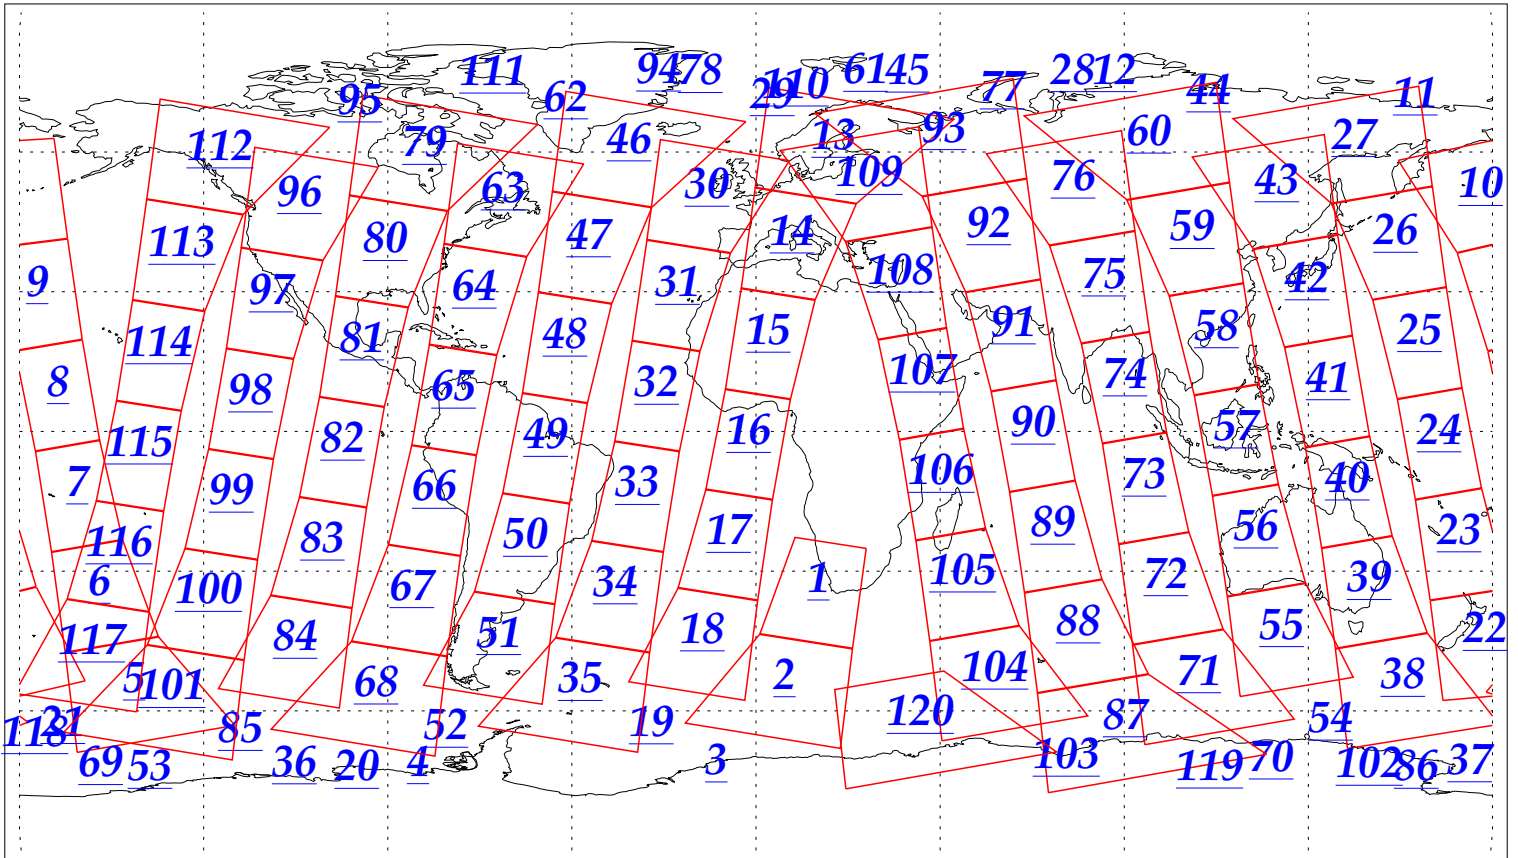

L1B Availability
AMSU Granules: 240
HSB Granules: 240
AIRS Granules: 240

27 Nov 2002
DoY 331
Aqua Day 207
Granules: 1 to 120

Granules: 121 to 240

Legend: AMSU Available, HSB Available, AIRS Available

L1B Availability
AMSU Granules: 240
HSB Granules: 240
AIRS Granules: 240

27 Nov 2002
DoY 331
Aqua Day 207

Ascending Granules

Descending Granules

Legend: AMSU Available, HSB Available, AIRS Available

L1B Availability
 AMSU Granules: 240
 HSB Granules: 240
 AIRS Granules: 240

27 Nov 2002
 DoY 331
 Aqua Day 207

Northern Hemisphere Granules

Southern Hemisphere Granules

Legend: AMSU Available, HSB Available, AIRS Available