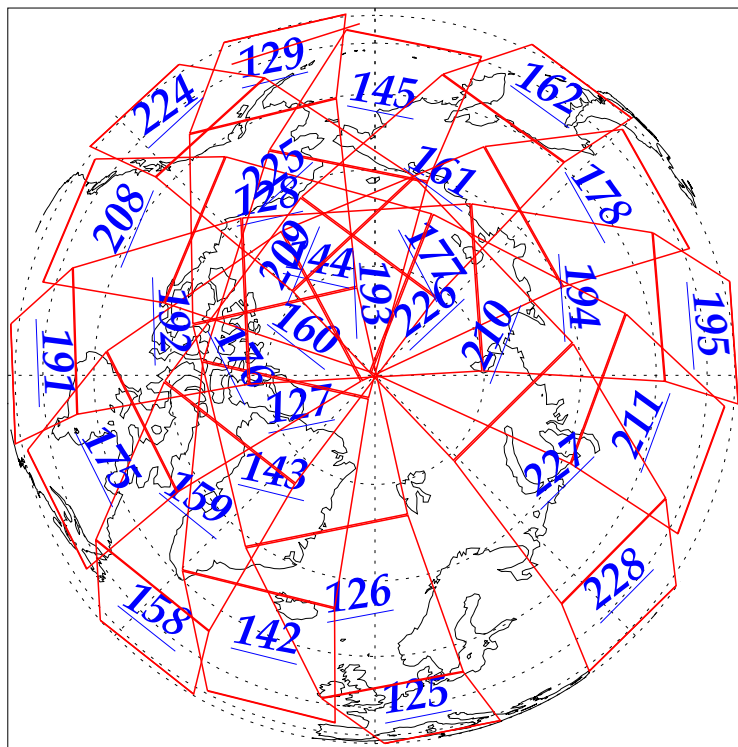

L1B Availability
AMSU Granules: 240
HSB Granules: 240
AIRS Granules: 240

27 Nov 2002
DoY 331
Aqua Day 207
Granules: 1 to 120

Granules: 121 to 240

Legend: AMSU Available, HSB Available, AIRS Available

L1B Availability
AMSU Granules: 240
HSB Granules: 240
AIRS Granules: 240

27 Nov 2002
DoY 331
Aqua Day 207

Ascending Granules

Descending Granules

Legend: AMSU Available, HSB Available, AIRS Available

L1B Availability
 AMSU Granules: 240
 HSB Granules: 240
 AIRS Granules: 240

27 Nov 2002
 DoY 331
 Aqua Day 207

Northern Hemisphere Granules

Southern Hemisphere Granules

Legend: AMSU Available, HSB Available, AIRS Available