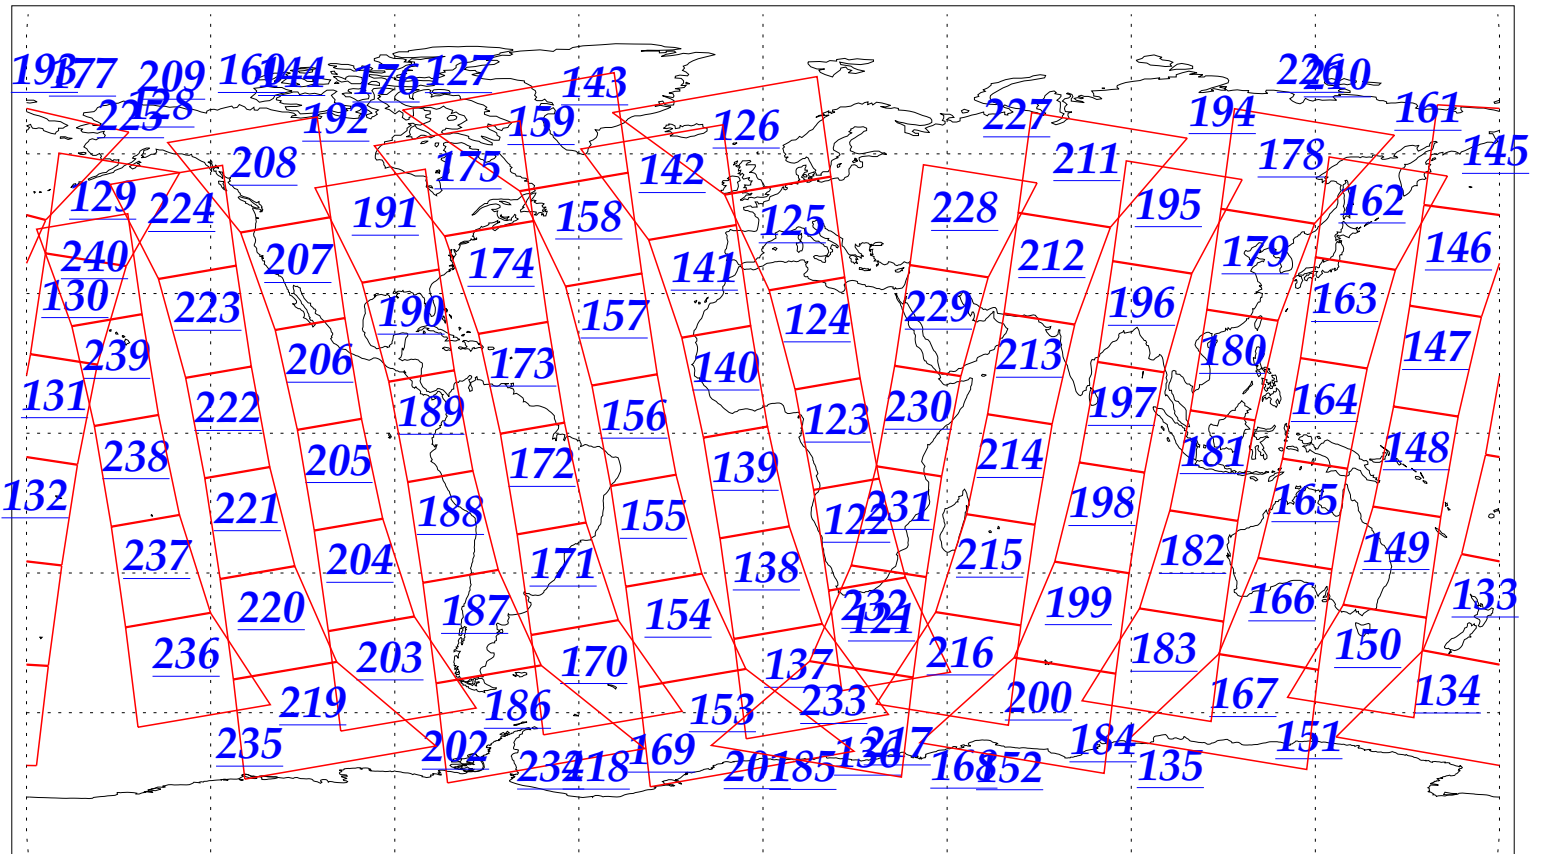

L1B Availability
AMSU Granules: 240
HSB Granules: 240
AIRS Granules: 240

27 Nov 2002
DoY 331
Aqua Day 207
Granules: 1 to 120

Granules: 121 to 240

Legend: AMSU Available, HSB Available, AIRS Available

L1B Availability
AMSU Granules: 240
HSB Granules: 240
AIRS Granules: 240

27 Nov 2002
DoY 331
Aqua Day 207

Ascending Granules

Descending Granules

Legend: AMSU Available, HSB Available, AIRS Available

L1B Availability
 AMSU Granules: 240
 HSB Granules: 240
 AIRS Granules: 240

27 Nov 2002
 DoY 331
 Aqua Day 207

Northern Hemisphere Granules

Southern Hemisphere Granules

Legend: AMSU Available, HSB Available, AIRS Available