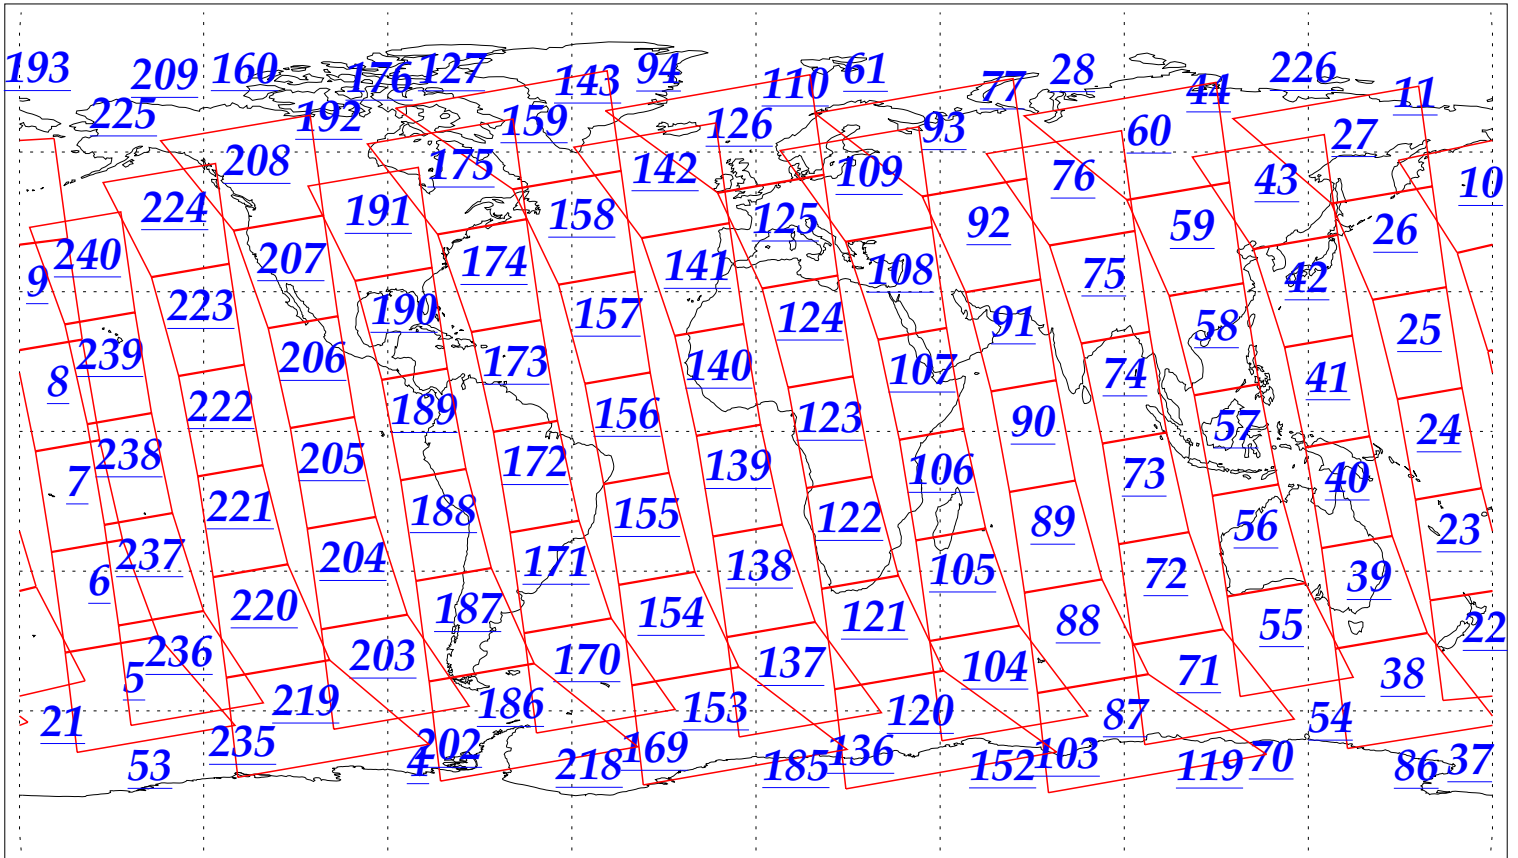

L1B Availability
AMSU Granules: 240
HSB Granules: 240
AIRS Granules: 240

27 Nov 2002
DoY 331
Aqua Day 207
Granules: 1 to 120

Granules: 121 to 240

Legend: AMSU Available, HSB Available, AIRS Available

L1B Availability
AMSU Granules: 240
HSB Granules: 240
AIRS Granules: 240

27 Nov 2002
DoY 331
Aqua Day 207

Ascending Granules

Descending Granules

Legend: AMSU Available, HSB Available, AIRS Available

L1B Availability
 AMSU Granules: 240
 HSB Granules: 240
 AIRS Granules: 240

27 Nov 2002
 DoY 331
 Aqua Day 207

Northern Hemisphere Granules

Southern Hemisphere Granules

Legend: AMSU Available, HSB Available, AIRS Available