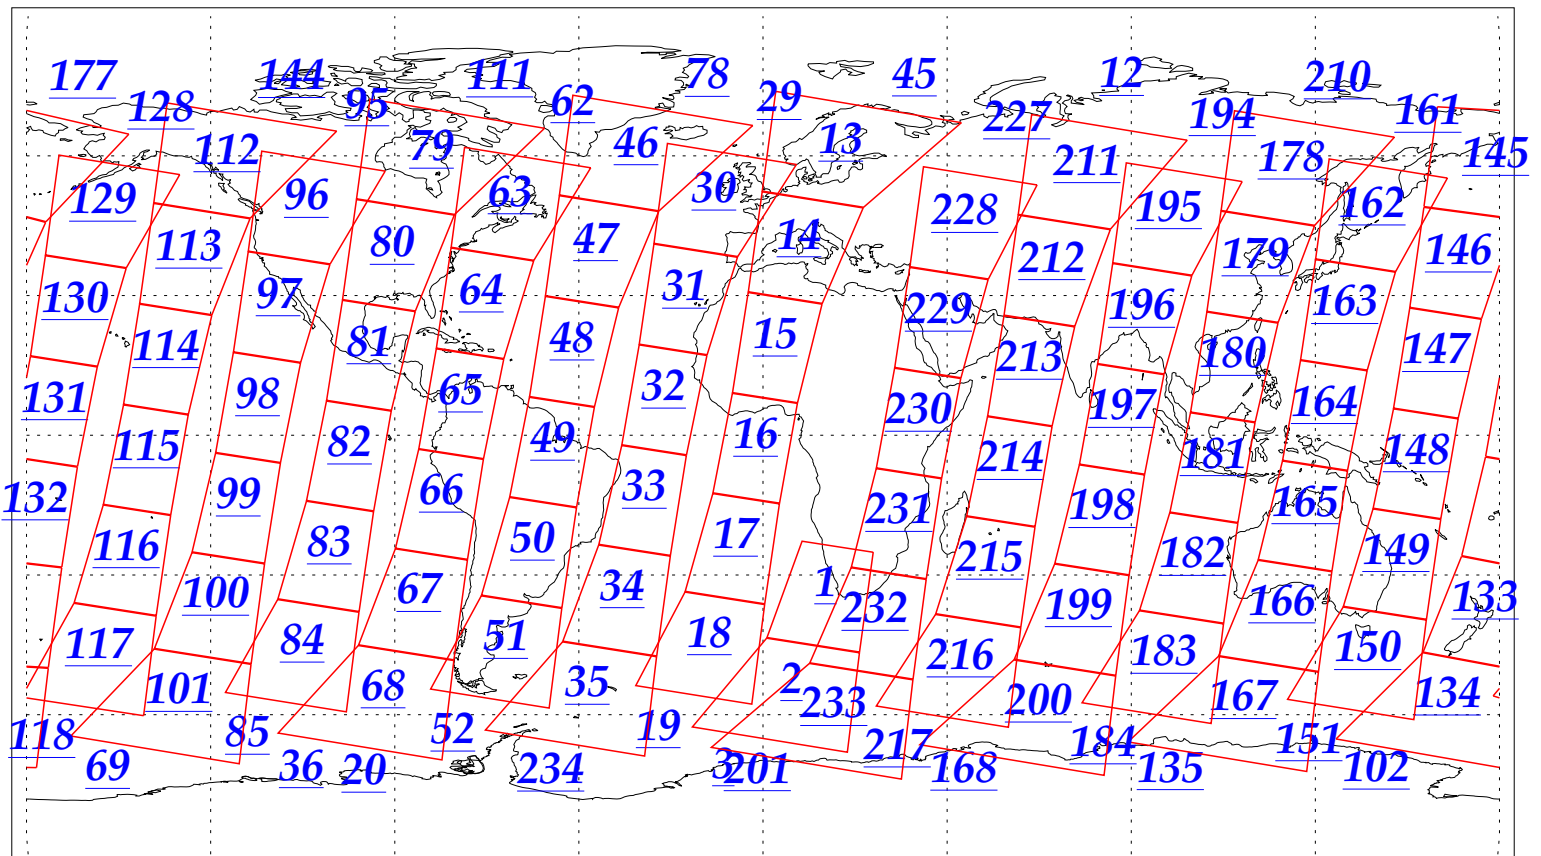

L1B Availability
AMSU Granules: 240
HSB Granules: 240
AIRS Granules: 240

27 Nov 2002
DoY 331
Aqua Day 207
Granules: 1 to 120

Granules: 121 to 240

Legend: AMSU Available, HSB Available, AIRS Available

L1B Availability
AMSU Granules: 240
HSB Granules: 240
AIRS Granules: 240

27 Nov 2002
DoY 331
Aqua Day 207

Ascending Granules

Descending Granules

Legend: AMSU Available, HSB Available, AIRS Available

L1B Availability
 AMSU Granules: 240
 HSB Granules: 240
 AIRS Granules: 240

27 Nov 2002
 DoY 331
 Aqua Day 207

Northern Hemisphere Granules

Southern Hemisphere Granules

Legend: AMSU Available, HSB Available, AIRS Available