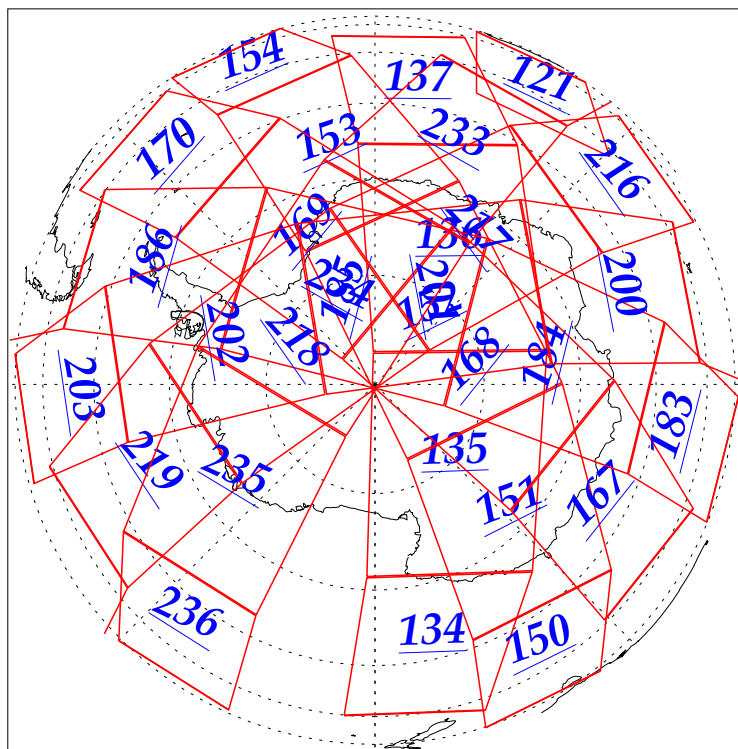

L1B Availability
AMSU Granules: 240
HSB Granules: 240
AIRS Granules: 240

27 Nov 2002
DoY 331
Aqua Day 207
Granules: 1 to 120

Granules: 121 to 240

Legend: AMSU Available, HSB Available, AIRS Available

L1B Availability
AMSU Granules: 240
HSB Granules: 240
AIRS Granules: 240

27 Nov 2002
DoY 331
Aqua Day 207

Ascending Granules

Descending Granules

Legend: AMSU Available, HSB Available, AIRS Available

L1B Availability
 AMSU Granules: 240
 HSB Granules: 240
 AIRS Granules: 240

27 Nov 2002
 DoY 331
 Aqua Day 207

Northern Hemisphere Granules

Southern Hemisphere Granules

Legend: AMSU Available, HSB Available, AIRS Available