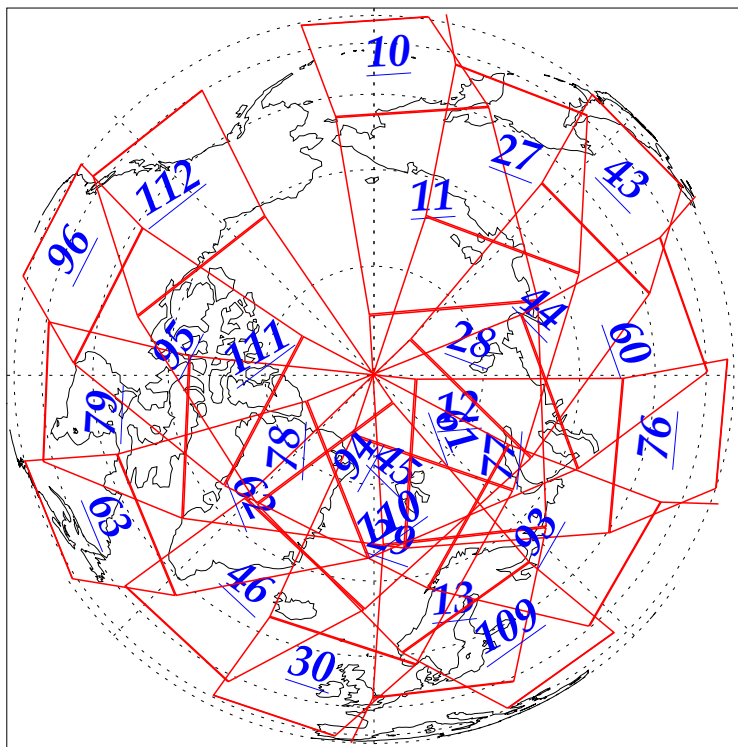

L1B Availability
AMSU Granules: 240
HSB Granules: 240
AIRS Granules: 240

27 Nov 2002
DoY 331
Aqua Day 207
Granules: 1 to 120

Granules: 121 to 240

Legend: AMSU Available, HSB Available, AIRS Available

L1B Availability
AMSU Granules: 240
HSB Granules: 240
AIRS Granules: 240

27 Nov 2002
DoY 331
Aqua Day 207

Ascending Granules

Descending Granules

Legend: AMSU Available, HSB Available, AIRS Available

L1B Availability
 AMSU Granules: 240
 HSB Granules: 240
 AIRS Granules: 240

27 Nov 2002
 DoY 331
 Aqua Day 207

Northern Hemisphere Granules

Southern Hemisphere Granules

Legend: AMSU Available, HSB Available, AIRS Available