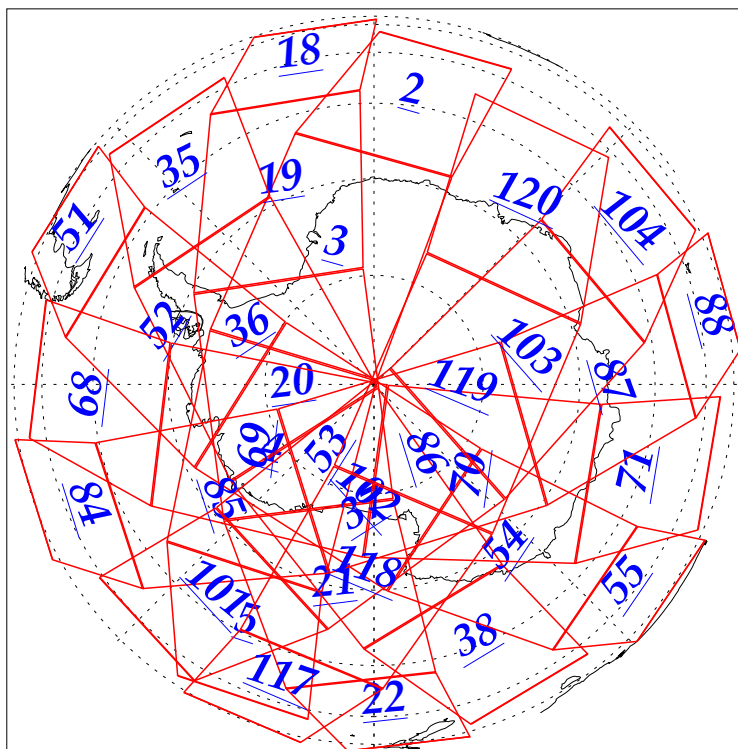

L1B Availability
AMSU Granules: 240
HSB Granules: 240
AIRS Granules: 240

27 Nov 2002
DoY 331
Aqua Day 207
Granules: 1 to 120

Granules: 121 to 240

Legend: AMSU Available, HSB Available, AIRS Available

L1B Availability
AMSU Granules: 240
HSB Granules: 240
AIRS Granules: 240

27 Nov 2002
DoY 331
Aqua Day 207

Ascending Granules

Descending Granules

Legend: AMSU Available, HSB Available, AIRS Available

L1B Availability
 AMSU Granules: 240
 HSB Granules: 240
 AIRS Granules: 240

27 Nov 2002
 DoY 331
 Aqua Day 207

Northern Hemisphere Granules

Southern Hemisphere Granules

Legend: AMSU Available, HSB Available, AIRS Available