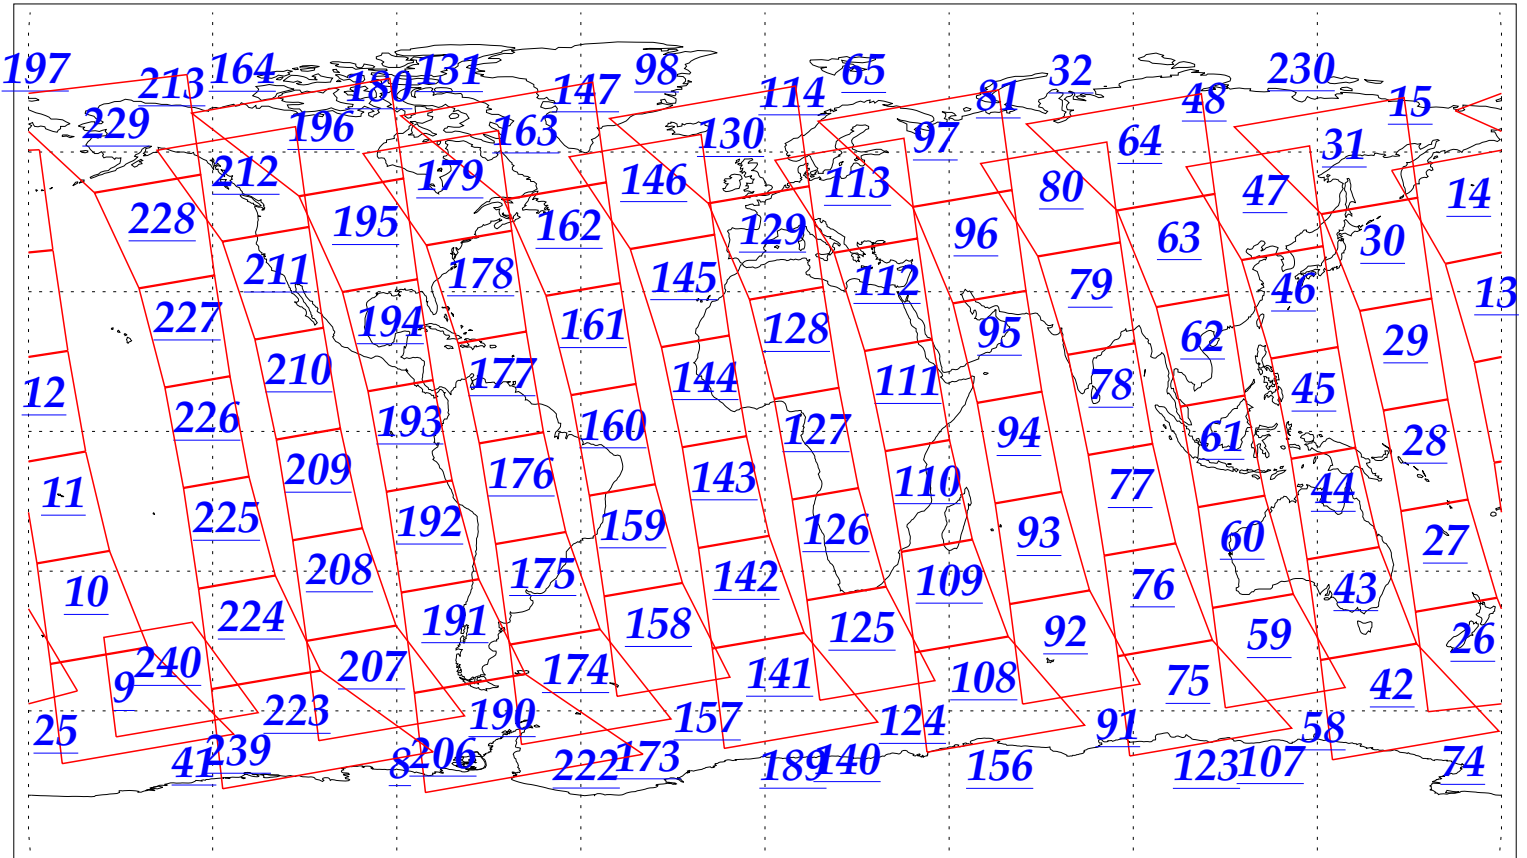

L1B Availability  
AMSU Granules: 240  
HSB Granules: 240  
AIRS Granules: 240

23 Nov 2002  
DoY 327  
Aqua Day 203  
Granules: 1 to 120

Granules: 121 to 240

Legend: AMSU Available, HSB Available, AIRS Available

L1B Availability  
AMSU Granules: 240  
HSB Granules: 240  
AIRS Granules: 240

23 Nov 2002  
DoY 327  
Aqua Day 203

Ascending Granules

Descending Granules

Legend: AMSU Available, HSB Available, AIRS Available