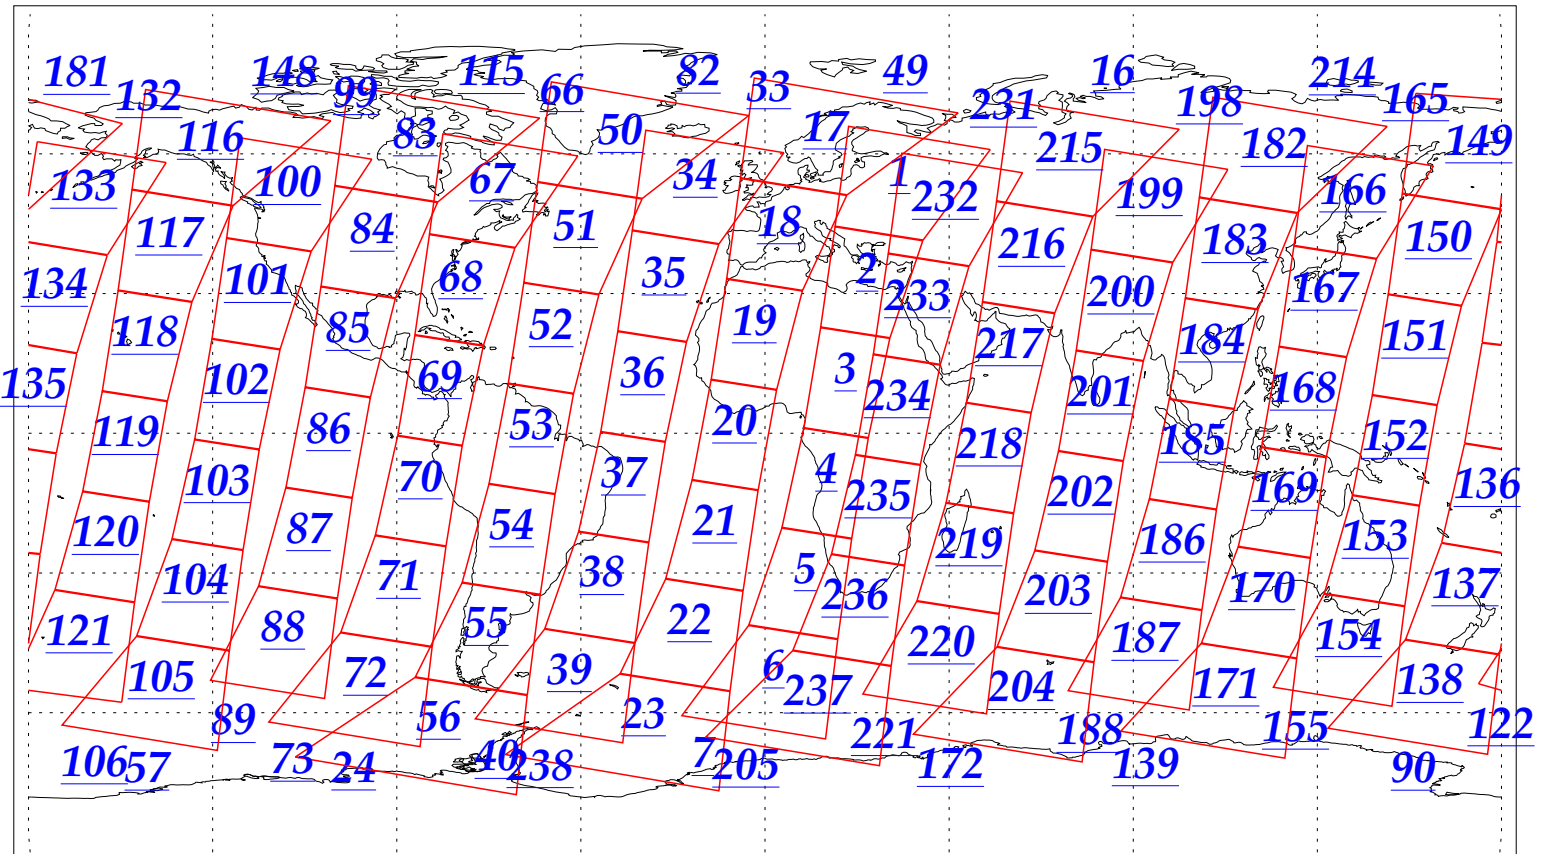

L1B Availability  
AMSU Granules: 240  
HSB Granules: 240  
AIRS Granules: 240

23 Nov 2002  
DoY 327  
Aqua Day 203  
Granules: 1 to 120

Granules: 121 to 240

Legend: AMSU Available, HSB Available, AIRS Available

L1B Availability  
AMSU Granules: 240  
HSB Granules: 240  
AIRS Granules: 240

23 Nov 2002  
DoY 327  
Aqua Day 203

Ascending Granules

Descending Granules

Legend: AMSU Available, HSB Available, AIRS Available