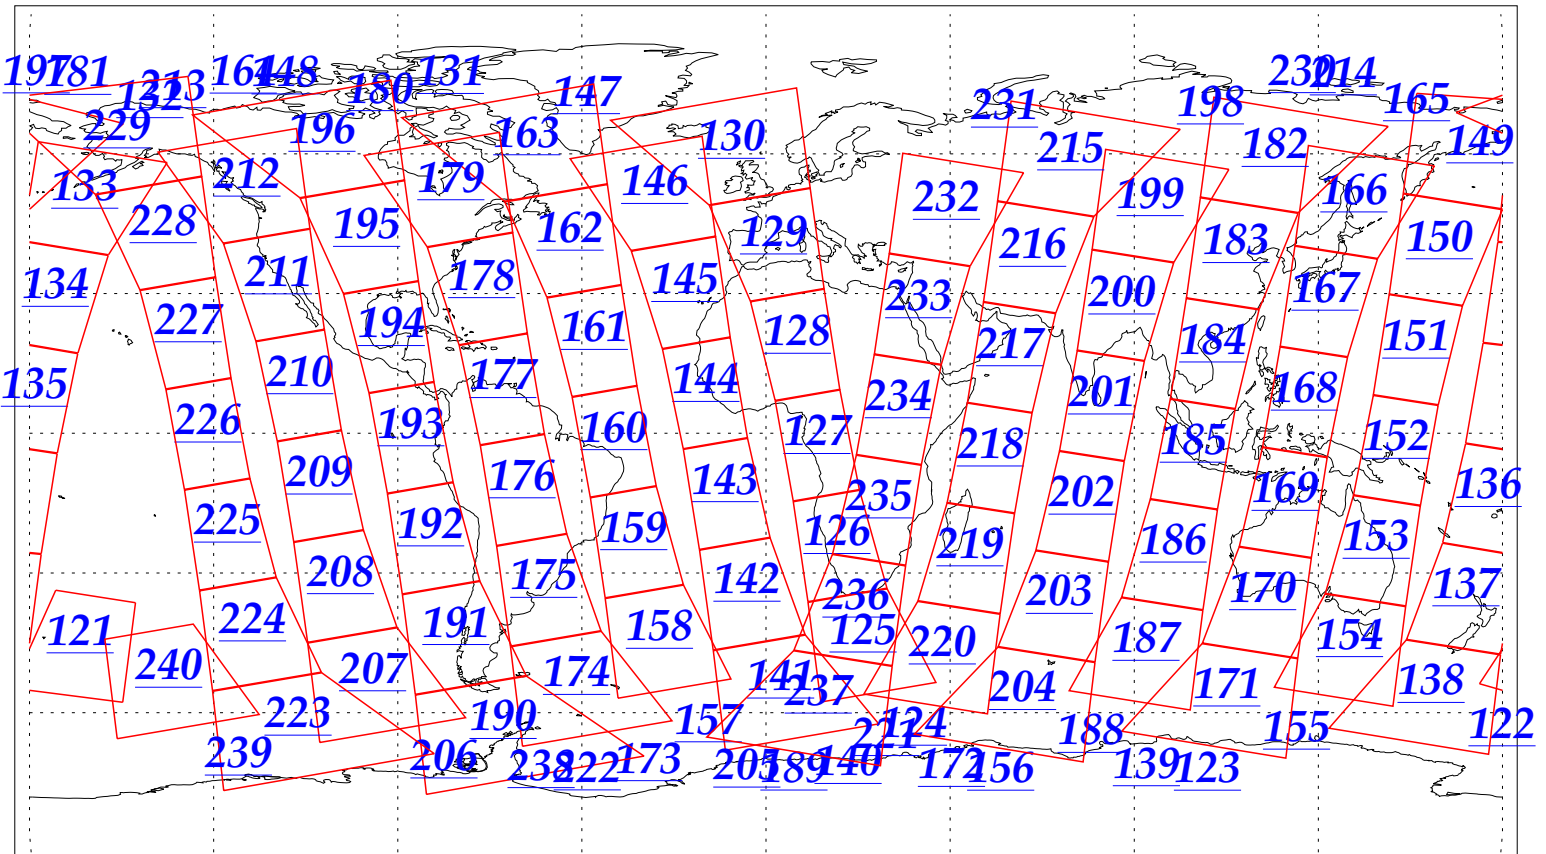

L1B Availability  
AMSU Granules: 240  
HSB Granules: 240  
AIRS Granules: 240

23 Nov 2002  
DoY 327  
Aqua Day 203  
Granules: 1 to 120

Granules: 121 to 240

Legend: AMSU Available, HSB Available, AIRS Available

L1B Availability  
AMSU Granules: 240  
HSB Granules: 240  
AIRS Granules: 240

23 Nov 2002  
DoY 327  
Aqua Day 203

Ascending Granules

Descending Granules

Legend: AMSU Available, HSB Available, AIRS Available