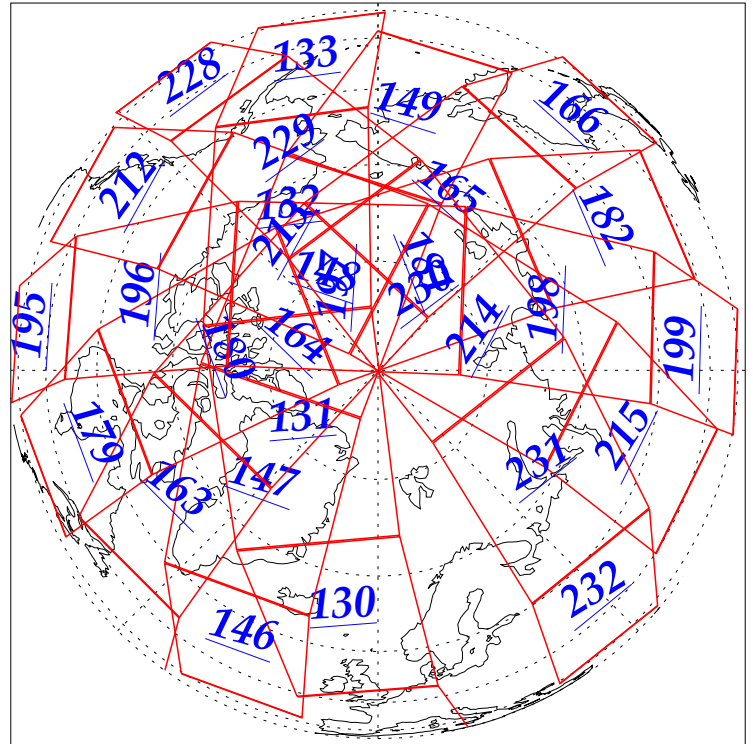

L1B Availability  
AMSU Granules: 240  
HSB Granules: 240  
AIRS Granules: 240

23 Nov 2002  
DoY 327  
Aqua Day 203  
Granules: 1 to 120

Granules: 121 to 240

Legend: AMSU Available, HSB Available, AIRS Available

L1B Availability  
AMSU Granules: 240  
HSB Granules: 240  
AIRS Granules: 240

23 Nov 2002  
DoY 327  
Aqua Day 203

Ascending Granules

Descending Granules

Legend: AMSU Available, HSB Available, AIRS Available

### Northern Hemisphere Granules