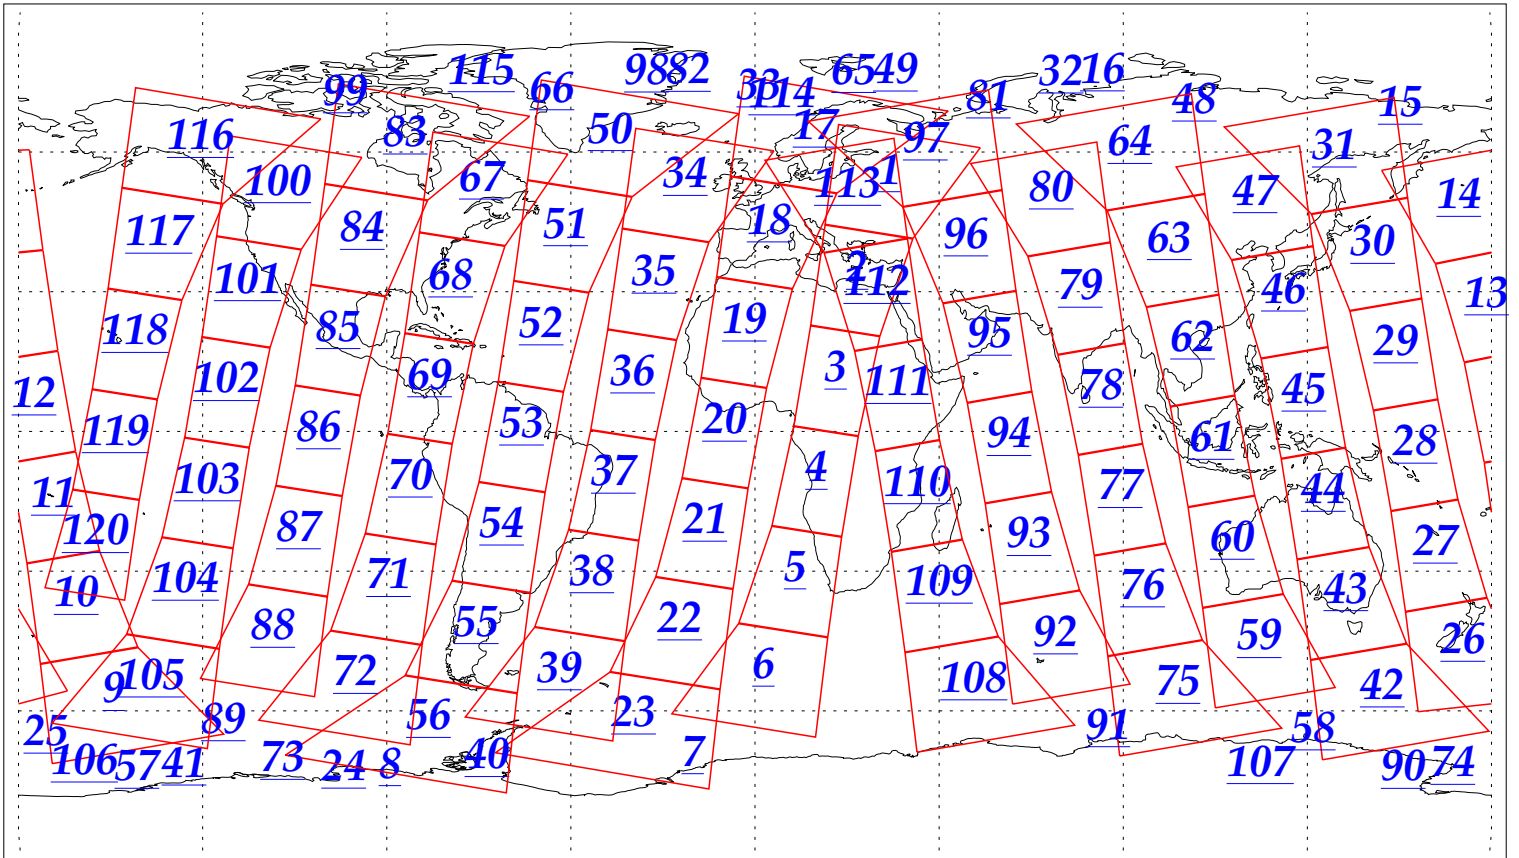

L1B Availability  
AMSU Granules: 240  
HSB Granules: 240  
AIRS Granules: 240

23 Nov 2002  
DoY 327  
Aqua Day 203  
Granules: 1 to 120

Granules: 121 to 240

Legend: AMSU Available, HSB Available, AIRS Available

L1B Availability  
AMSU Granules: 240  
HSB Granules: 240  
AIRS Granules: 240

23 Nov 2002  
DoY 327  
Aqua Day 203

Ascending Granules

Descending Granules

Legend: AMSU Available, HSB Available, AIRS Available