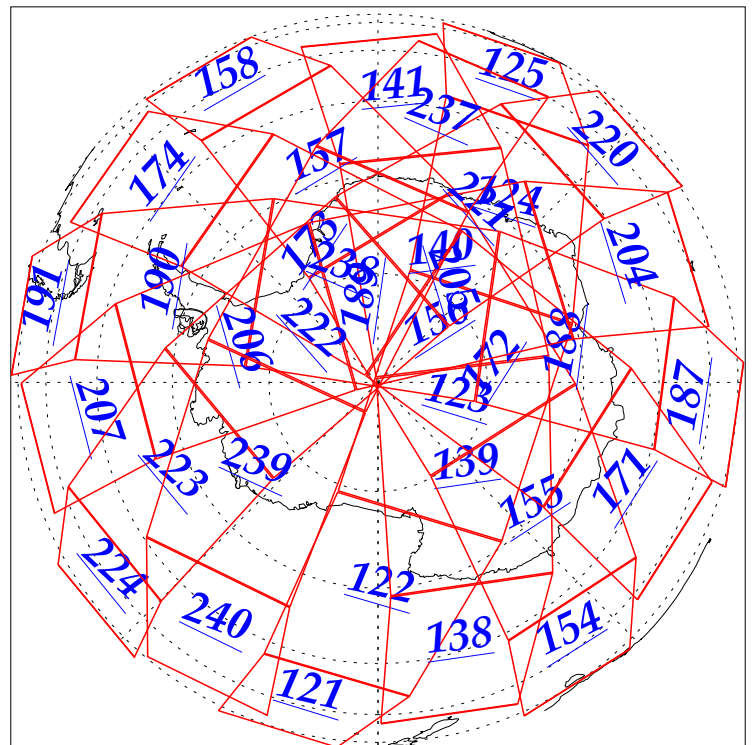

Legend: AMSU Available, HSB Available, **AIRS Available**