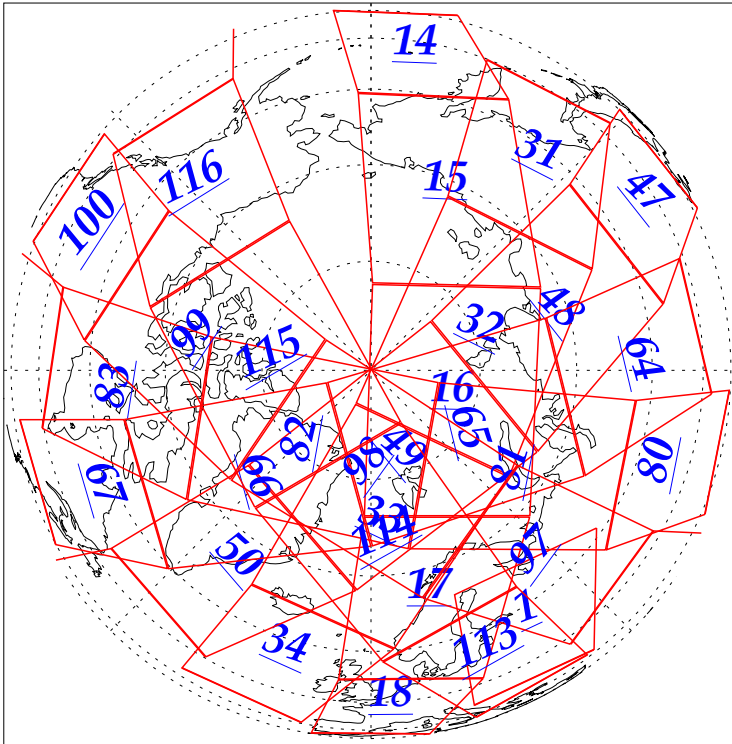

L1B Availability  
AMSU Granules: 240  
HSB Granules: 240  
AIRS Granules: 240

23 Nov 2002  
DoY 327  
Aqua Day 203  
Granules: 1 to 120

Granules: 121 to 240

Legend: AMSU Available, HSB Available, AIRS Available

L1B Availability  
AMSU Granules: 240  
HSB Granules: 240  
AIRS Granules: 240

23 Nov 2002  
DoY 327  
Aqua Day 203

Ascending Granules

Descending Granules

Legend: AMSU Available, HSB Available, AIRS Available

L1B Availability  
AMSU Granules: 240  
HSB Granules: 240  
AIRS Granules: 240

23 Nov 2002  
DoY 327  
Aqua Day 203

### Northern Hemisphere Granules