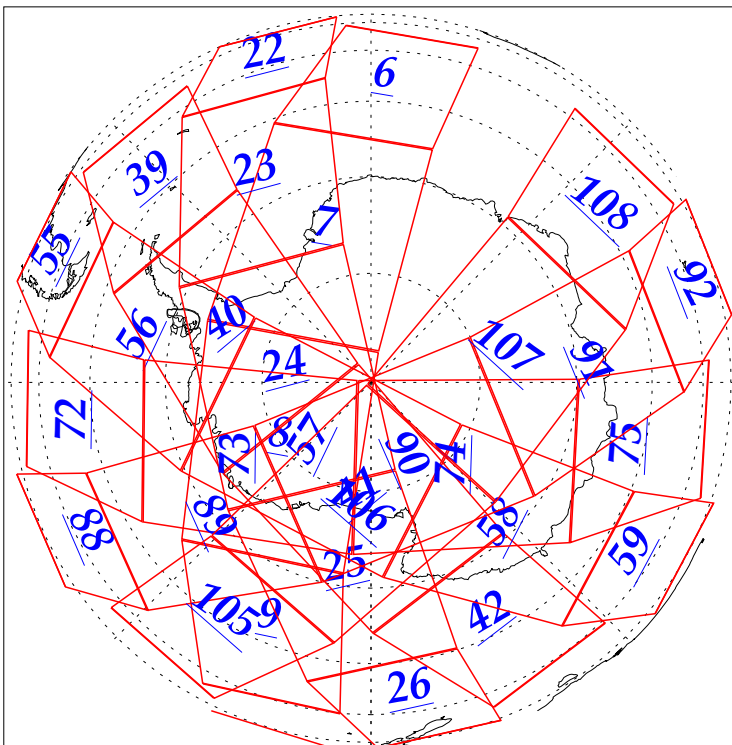

Legend: AMSU Available, HSB Available, **AIRS Available**