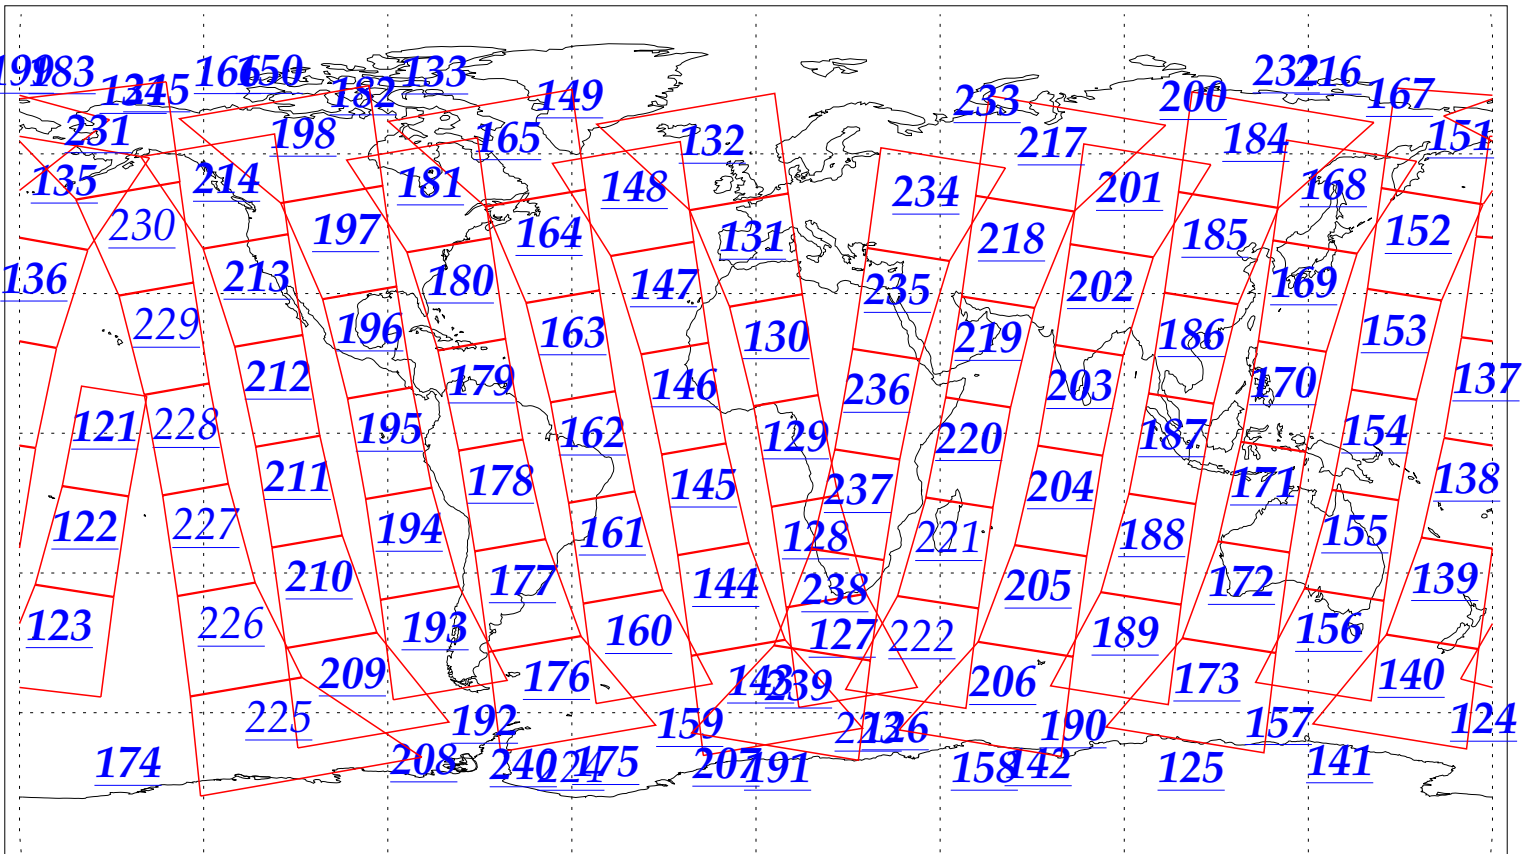

L1B Availability
AMSU Granules: 240
HSB Granules: 240
AIRS Granules: 219

21 Nov 2002
DoY 325
Aqua Day 201
Granules: 1 to 120

Granules: 121 to 240

Legend: AMSU Available, HSB Available, AIRS Available

L1B Availability
AMSU Granules: 240
HSB Granules: 240
AIRS Granules: 219

21 Nov 2002
DoY 325
Aqua Day 201

Ascending Granules

Descending Granules

Legend: AMSU Available, HSB Available, AIRS Available

L1B Availability
 AMSU Granules: 240
 HSB Granules: 240
 AIRS Granules: 219

21 Nov 2002
 DoY 325
 Aqua Day 201