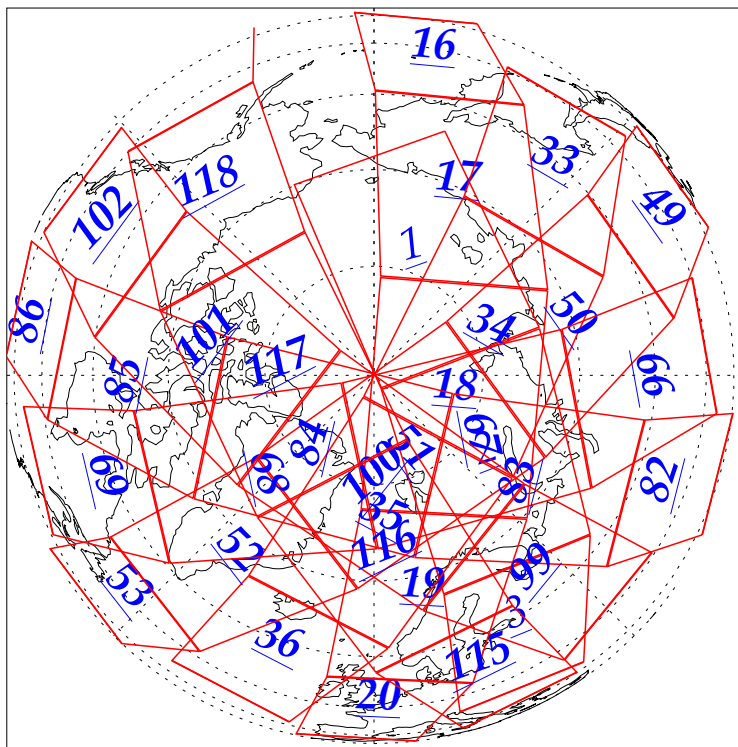

L1B Availability
AMSU Granules: 240
HSB Granules: 240
AIRS Granules: 219

21 Nov 2002
DoY 325
Aqua Day 201
Granules: 1 to 120

Granules: 121 to 240

Legend: AMSU Available, HSB Available, AIRS Available

L1B Availability
AMSU Granules: 240
HSB Granules: 240
AIRS Granules: 219

21 Nov 2002
DoY 325
Aqua Day 201

Ascending Granules

Descending Granules

Legend: AMSU Available, HSB Available, AIRS Available

L1B Availability
 AMSU Granules: 240
 HSB Granules: 240
 AIRS Granules: 219

21 Nov 2002
 DoY 325
 Aqua Day 201

Northern Hemisphere Granules

Southern Hemisphere Granules

Legend: AMSU Available, HSB Available, AIRS Available