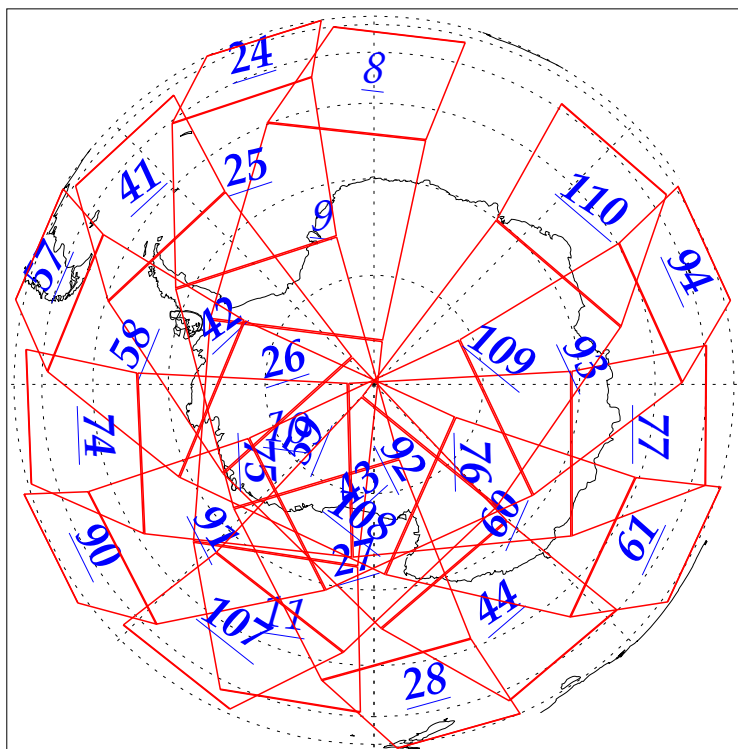

L1B Availability
AMSU Granules: 240
HSB Granules: 240
AIRS Granules: 219

21 Nov 2002
DoY 325
Aqua Day 201
Granules: 1 to 120

Granules: 121 to 240

Legend: AMSU Available, HSB Available, AIRS Available

L1B Availability
AMSU Granules: 240
HSB Granules: 240
AIRS Granules: 219

21 Nov 2002
DoY 325
Aqua Day 201

Ascending Granules

Descending Granules

Legend: AMSU Available, HSB Available, AIRS Available

L1B Availability
 AMSU Granules: 240
 HSB Granules: 240
 AIRS Granules: 219

21 Nov 2002
 DoY 325
 Aqua Day 201

Northern Hemisphere Granules

Southern Hemisphere Granules

Legend: AMSU Available, HSB Available, AIRS Available