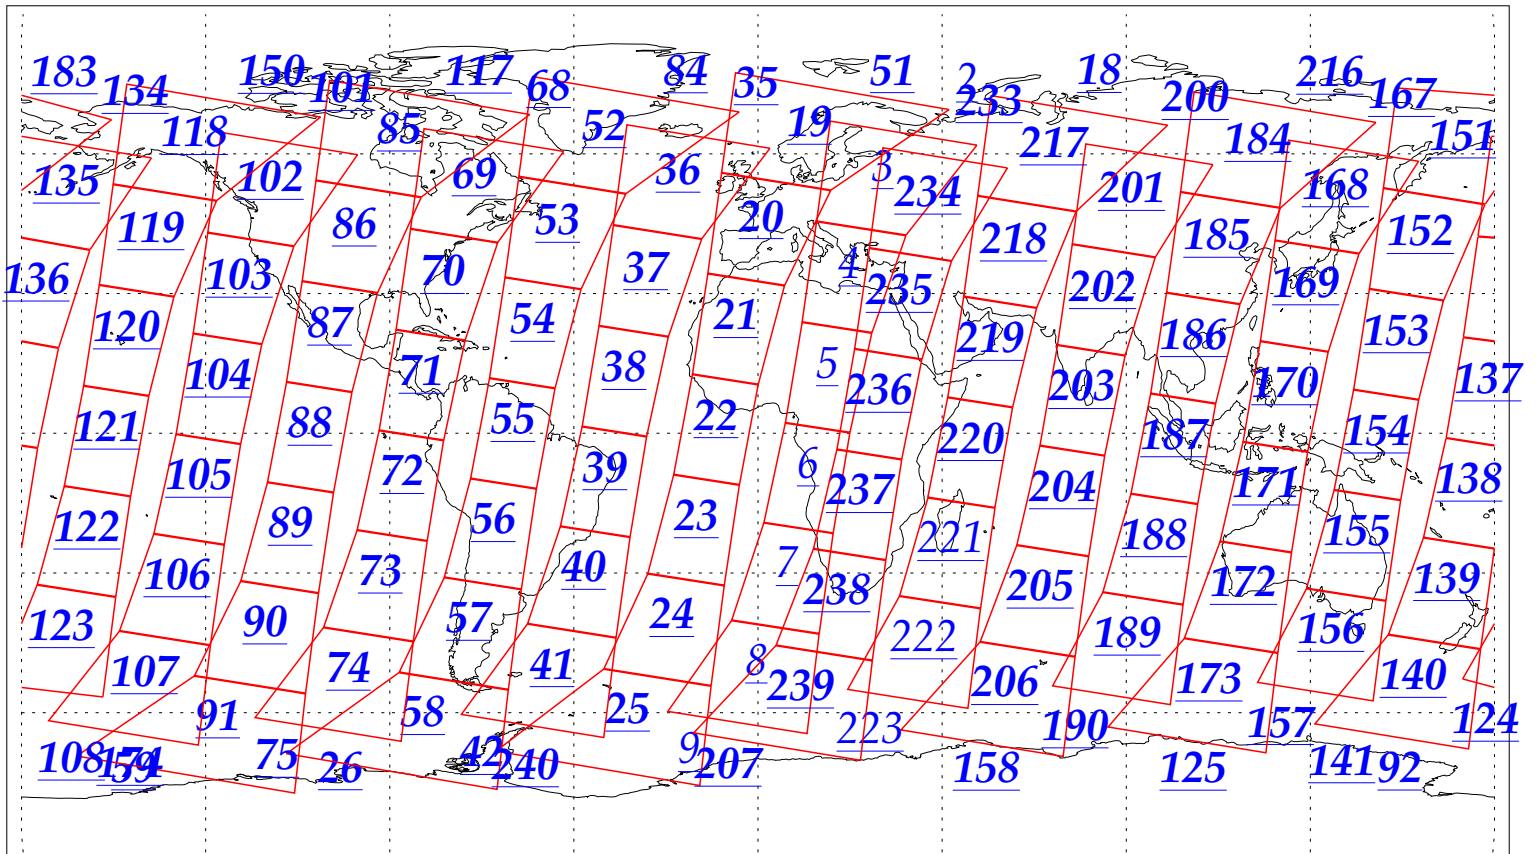

L1B Availability
AMSU Granules: 240
HSB Granules: 240
AIRS Granules: 219

21 Nov 2002
DoY 325
Aqua Day 201
Granules: 1 to 120

Granules: 121 to 240

Legend: AMSU Available, HSB Available, AIRS Available

L1B Availability
AMSU Granules: 240
HSB Granules: 240
AIRS Granules: 219

21 Nov 2002
DoY 325
Aqua Day 201

Ascending Granules

Descending Granules

Legend: AMSU Available, HSB Available, AIRS Available

L1B Availability
 AMSU Granules: 240
 HSB Granules: 240
 AIRS Granules: 219

21 Nov 2002
 DoY 325
 Aqua Day 201

Northern Hemisphere Granules

Southern Hemisphere Granules

Legend: AMSU Available, HSB Available, AIRS Available