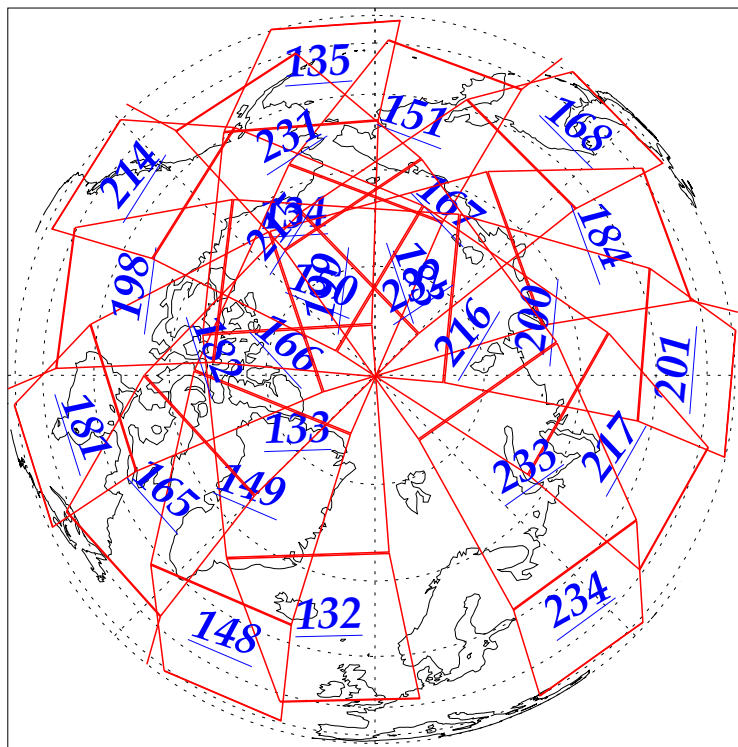

L1B Availability
AMSU Granules: 240
HSB Granules: 240
AIRS Granules: 219

21 Nov 2002
DoY 325
Aqua Day 201
Granules: 1 to 120

Granules: 121 to 240

Legend: AMSU Available, HSB Available, AIRS Available

L1B Availability
AMSU Granules: 240
HSB Granules: 240
AIRS Granules: 219

21 Nov 2002
DoY 325
Aqua Day 201

Ascending Granules

Descending Granules

Legend: AMSU Available, HSB Available, AIRS Available

L1B Availability
 AMSU Granules: 240
 HSB Granules: 240
 AIRS Granules: 219

21 Nov 2002
 DoY 325
 Aqua Day 201

Northern Hemisphere Granules

Southern Hemisphere Granules

Legend: AMSU Available, HSB Available, AIRS Available