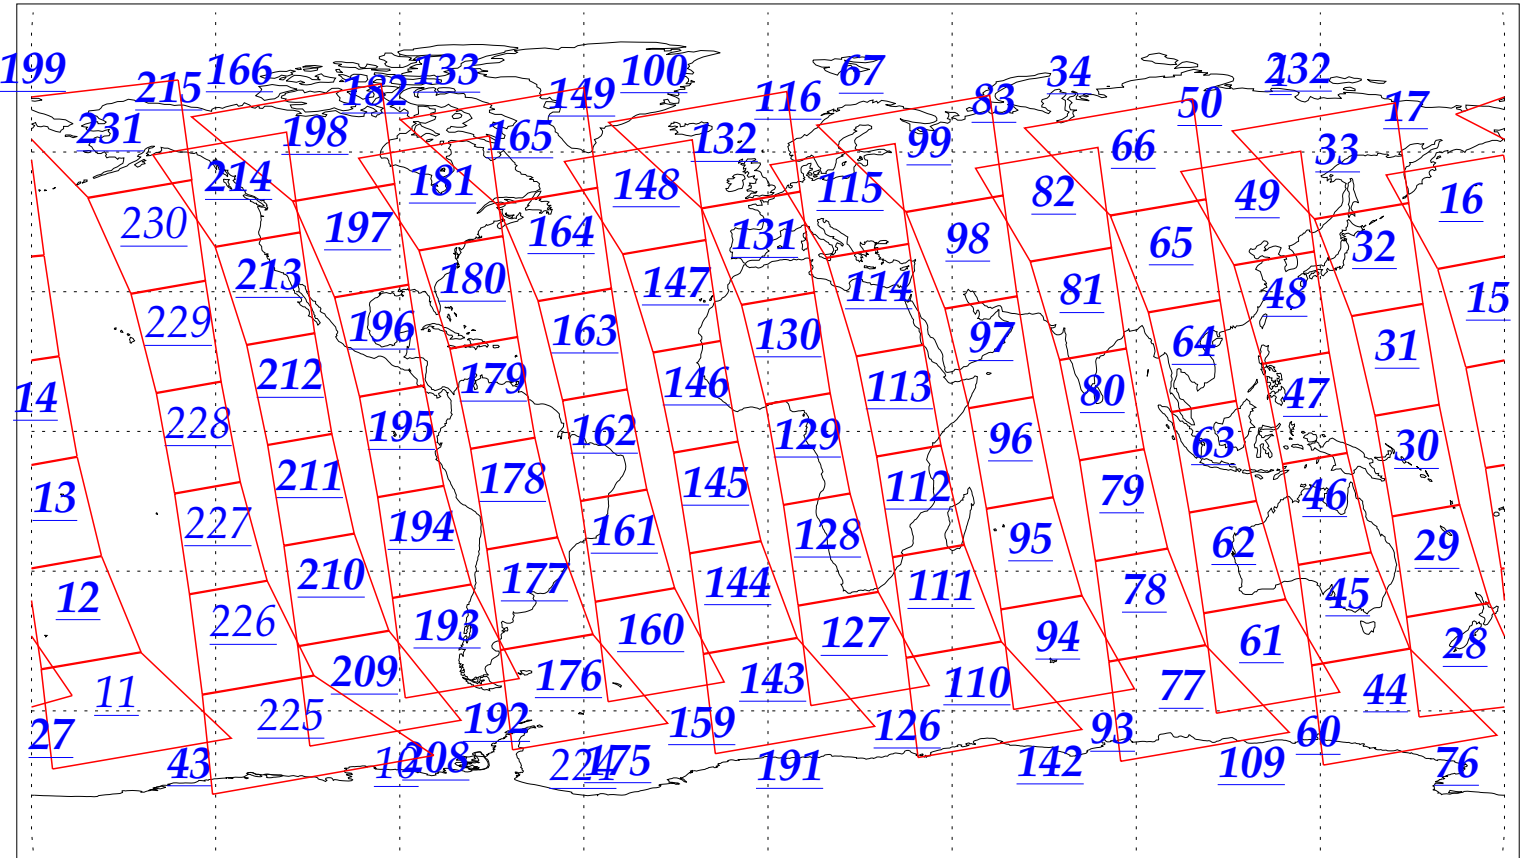

L1B Availability
AMSU Granules: 240
HSB Granules: 240
AIRS Granules: 219

21 Nov 2002
DoY 325
Aqua Day 201
Granules: 1 to 120

Granules: 121 to 240

Legend: AMSU Available, HSB Available, AIRS Available

L1B Availability
AMSU Granules: 240
HSB Granules: 240
AIRS Granules: 219

21 Nov 2002
DoY 325
Aqua Day 201

Ascending Granules

Descending Granules

Legend: AMSU Available, HSB Available, AIRS Available

L1B Availability
 AMSU Granules: 240
 HSB Granules: 240
 AIRS Granules: 219

21 Nov 2002
 DoY 325
 Aqua Day 201

Northern Hemisphere Granules

Southern Hemisphere Granules

Legend: AMSU Available, HSB Available, AIRS Available