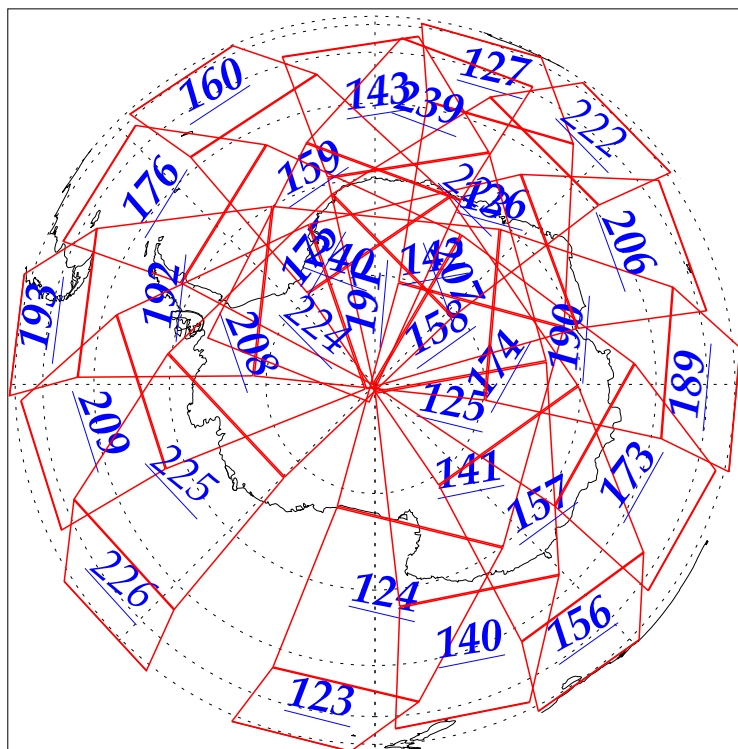

L1B Availability
AMSU Granules: 240
HSB Granules: 240
AIRS Granules: 219

21 Nov 2002
DoY 325
Aqua Day 201
Granules: 1 to 120

Granules: 121 to 240

Legend: AMSU Available, HSB Available, AIRS Available

L1B Availability
AMSU Granules: 240
HSB Granules: 240
AIRS Granules: 219

21 Nov 2002
DoY 325
Aqua Day 201

Ascending Granules

Descending Granules

Legend: AMSU Available, HSB Available, AIRS Available

L1B Availability
 AMSU Granules: 240
 HSB Granules: 240
 AIRS Granules: 219

21 Nov 2002
 DoY 325
 Aqua Day 201

Northern Hemisphere Granules

Southern Hemisphere Granules

Legend: AMSU Available, HSB Available, AIRS Available