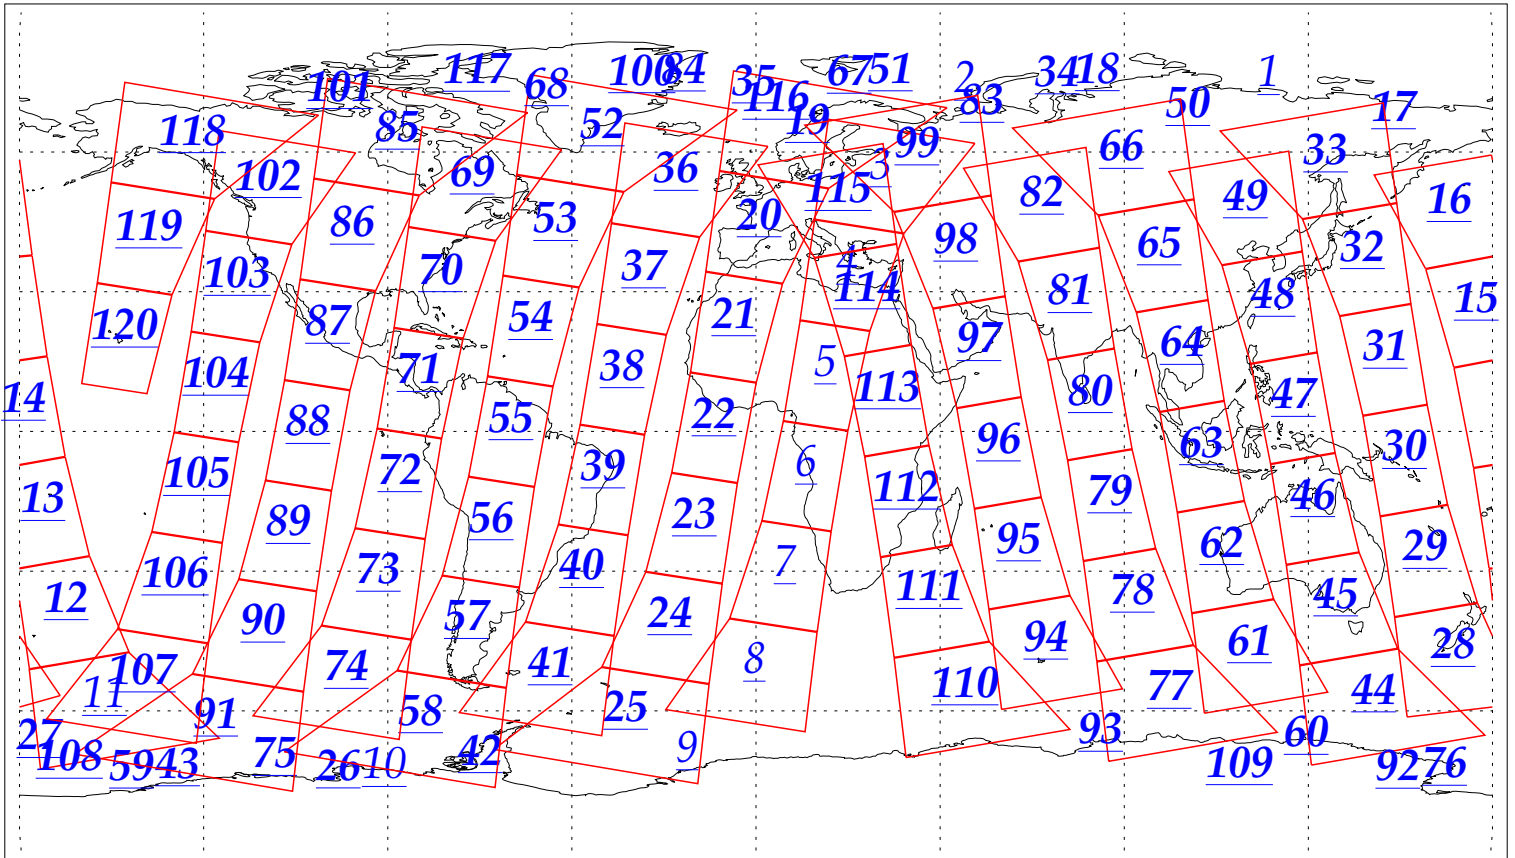

L1B Availability
AMSU Granules: 240
HSB Granules: 240
AIRS Granules: 219

21 Nov 2002
DoY 325
Aqua Day 201
Granules: 1 to 120

Granules: 121 to 240

Legend: AMSU Available, HSB Available, AIRS Available

L1B Availability
AMSU Granules: 240
HSB Granules: 240
AIRS Granules: 219

21 Nov 2002
DoY 325
Aqua Day 201

Ascending Granules

Descending Granules

Legend: AMSU Available, HSB Available, AIRS Available

L1B Availability
 AMSU Granules: 240
 HSB Granules: 240
 AIRS Granules: 219

21 Nov 2002
 DoY 325
 Aqua Day 201

Northern Hemisphere Granules

Southern Hemisphere Granules

Legend: AMSU Available, HSB Available, AIRS Available