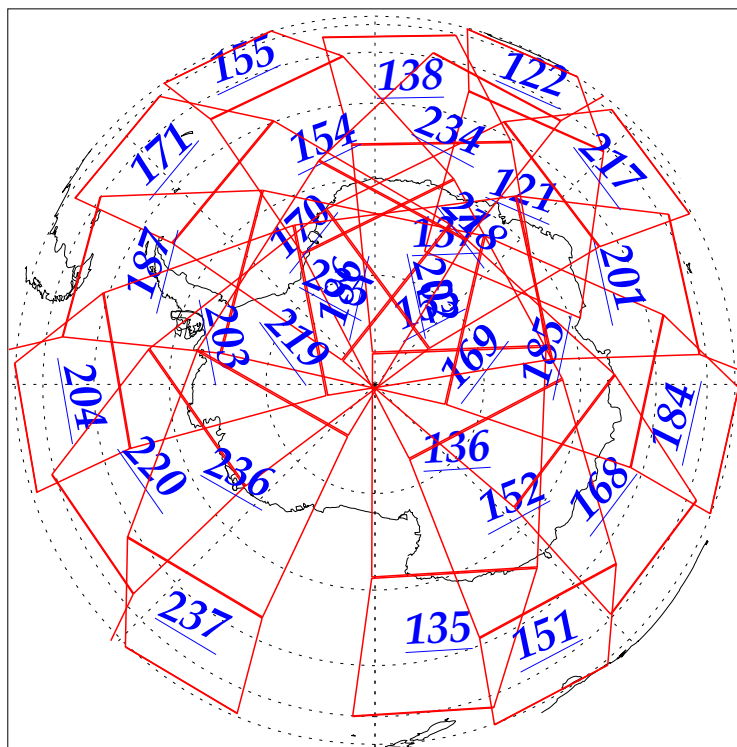

L1B Availability
AMSU Granules: 240
HSB Granules: 240
AIRS Granules: 240

18 Nov 2002
DoY 322
Aqua Day 198
Granules: 1 to 120

Granules: 121 to 240

Legend: AMSU Available, HSB Available, AIRS Available

L1B Availability
AMSU Granules: 240
HSB Granules: 240
AIRS Granules: 240

18 Nov 2002
DoY 322
Aqua Day 198

Ascending Granules

Descending Granules

Legend: AMSU Available, HSB Available, AIRS Available

L1B Availability
 AMSU Granules: 240
 HSB Granules: 240
 AIRS Granules: 240

18 Nov 2002
 DoY 322
 Aqua Day 198

Northern Hemisphere Granules

Southern Hemisphere Granules

Legend: AMSU Available, HSB Available, AIRS Available