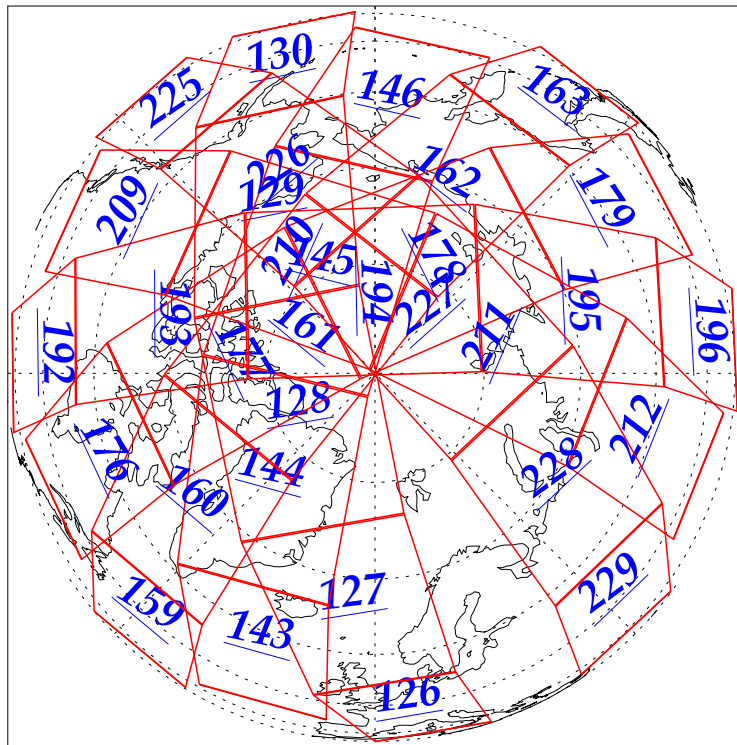

L1B Availability
AMSU Granules: 240
HSB Granules: 240
AIRS Granules: 240

18 Nov 2002
DoY 322
Aqua Day 198
Granules: 1 to 120

Granules: 121 to 240

Legend: AMSU Available, HSB Available, AIRS Available

L1B Availability
AMSU Granules: 240
HSB Granules: 240
AIRS Granules: 240

18 Nov 2002
DoY 322
Aqua Day 198

Ascending Granules

Descending Granules

Legend: AMSU Available, HSB Available, AIRS Available

L1B Availability
 AMSU Granules: 240
 HSB Granules: 240
 AIRS Granules: 240

18 Nov 2002
 DoY 322
 Aqua Day 198

Northern Hemisphere Granules

Southern Hemisphere Granules

Legend: AMSU Available, HSB Available, AIRS Available