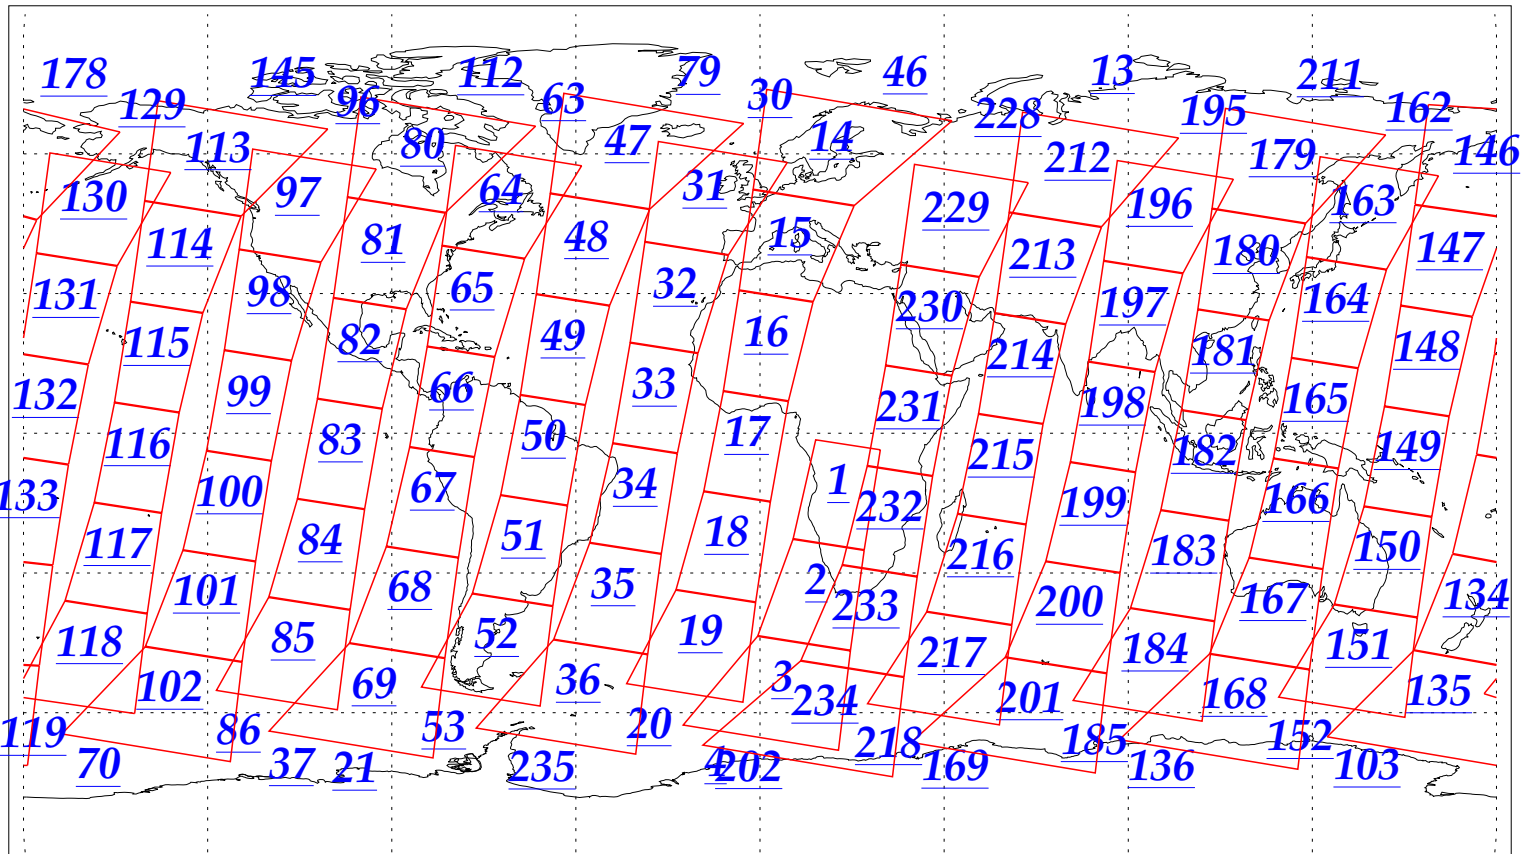

L1B Availability
AMSU Granules: 240
HSB Granules: 240
AIRS Granules: 240

18 Nov 2002
DoY 322
Aqua Day 198
Granules: 1 to 120

Granules: 121 to 240

Legend: AMSU Available, HSB Available, AIRS Available

L1B Availability
AMSU Granules: 240
HSB Granules: 240
AIRS Granules: 240

18 Nov 2002
DoY 322
Aqua Day 198

Ascending Granules

Descending Granules

Legend: AMSU Available, HSB Available, AIRS Available

L1B Availability
 AMSU Granules: 240
 HSB Granules: 240
 AIRS Granules: 240

18 Nov 2002
 DoY 322
 Aqua Day 198

Northern Hemisphere Granules

Southern Hemisphere Granules

Legend: AMSU Available, HSB Available, AIRS Available