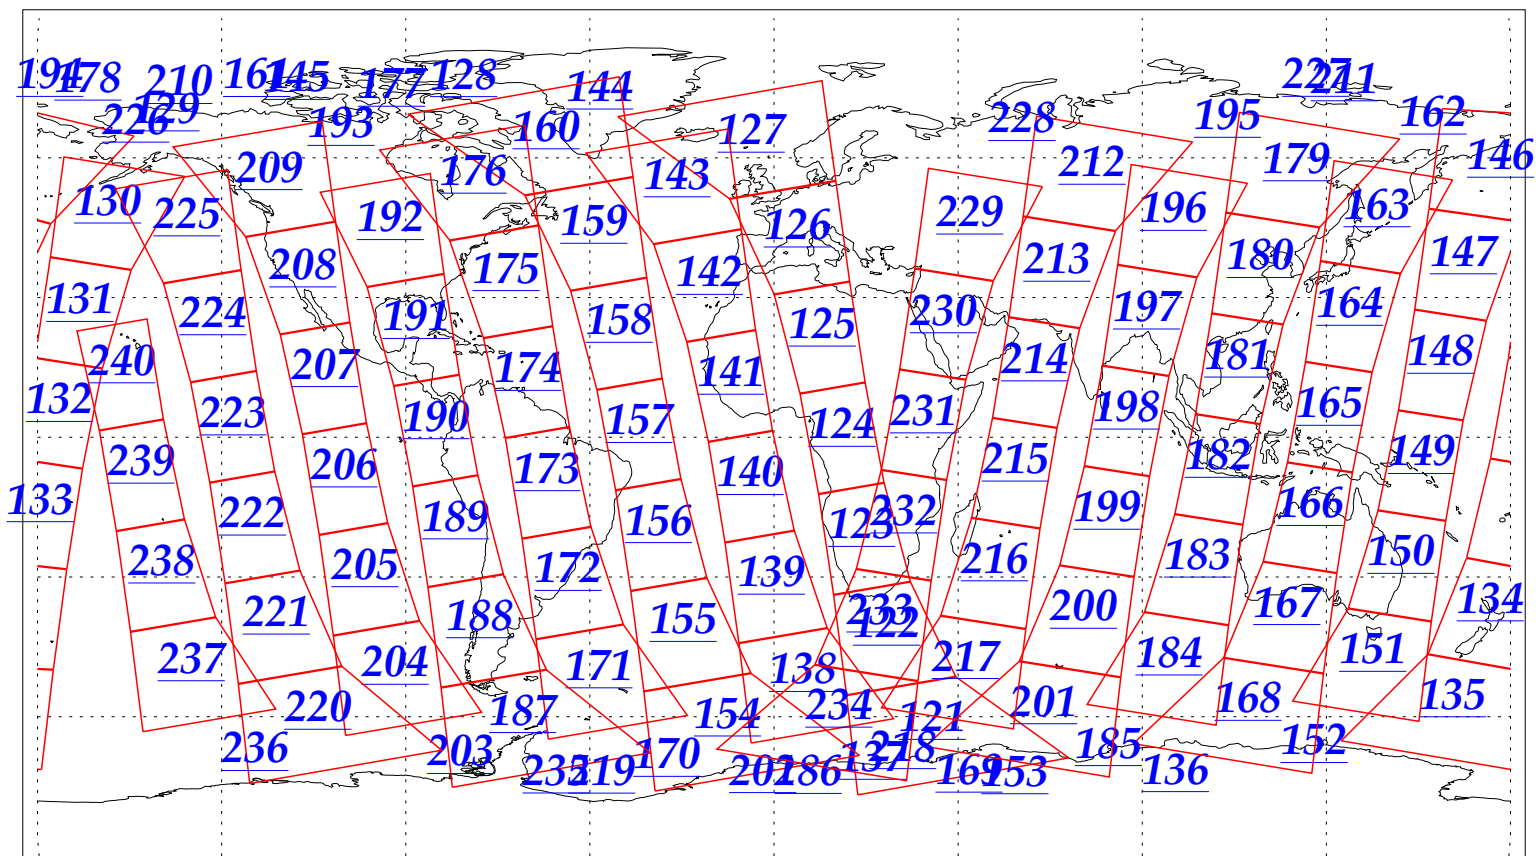

L1B Availability
AMSU Granules: 240
HSB Granules: 240
AIRS Granules: 240

18 Nov 2002
DoY 322
Aqua Day 198
Granules: 1 to 120

Granules: 121 to 240

Legend: AMSU Available, HSB Available, AIRS Available

L1B Availability
AMSU Granules: 240
HSB Granules: 240
AIRS Granules: 240

18 Nov 2002
DoY 322
Aqua Day 198

Ascending Granules

Descending Granules

Legend: AMSU Available, HSB Available, AIRS Available

L1B Availability
 AMSU Granules: 240
 HSB Granules: 240
 AIRS Granules: 240

18 Nov 2002
 DoY 322
 Aqua Day 198