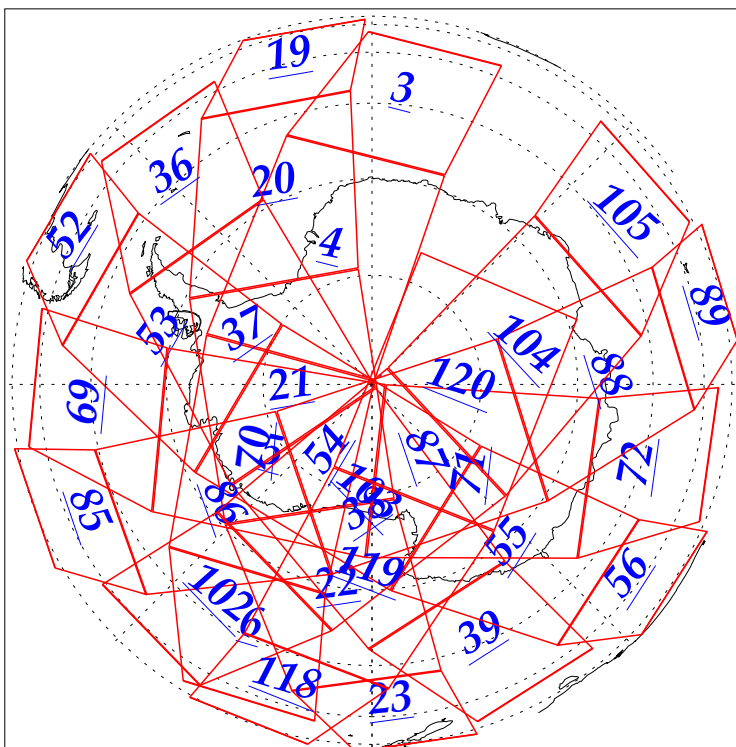

L1B Availability
AMSU Granules: 240
HSB Granules: 240
AIRS Granules: 240

18 Nov 2002
DoY 322
Aqua Day 198
Granules: 1 to 120

Granules: 121 to 240

Legend: AMSU Available, HSB Available, AIRS Available

L1B Availability
AMSU Granules: 240
HSB Granules: 240
AIRS Granules: 240

18 Nov 2002
DoY 322
Aqua Day 198

Ascending Granules

Descending Granules

Legend: AMSU Available, HSB Available, AIRS Available

L1B Availability
 AMSU Granules: 240
 HSB Granules: 240
 AIRS Granules: 240

18 Nov 2002
 DoY 322
 Aqua Day 198

Northern Hemisphere Granules

Southern Hemisphere Granules

Legend: AMSU Available, HSB Available, AIRS Available