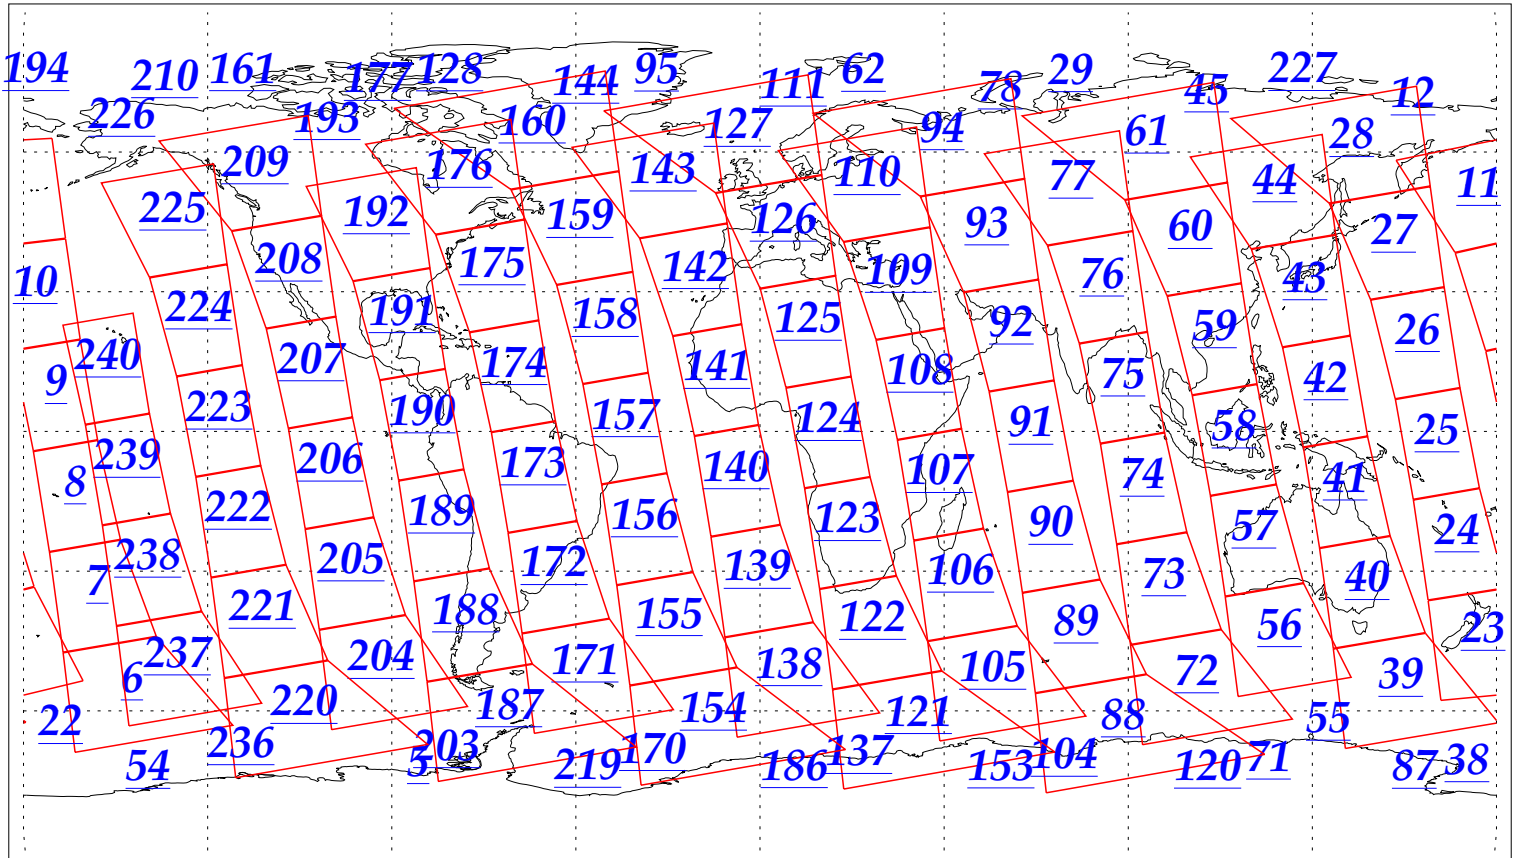

L1B Availability
AMSU Granules: 240
HSB Granules: 240
AIRS Granules: 240

18 Nov 2002
DoY 322
Aqua Day 198
Granules: 1 to 120

Granules: 121 to 240

Legend: AMSU Available, HSB Available, AIRS Available

L1B Availability
AMSU Granules: 240
HSB Granules: 240
AIRS Granules: 240

18 Nov 2002
DoY 322
Aqua Day 198

Ascending Granules

Descending Granules

Legend: AMSU Available, HSB Available, AIRS Available

L1B Availability
 AMSU Granules: 240
 HSB Granules: 240
 AIRS Granules: 240

18 Nov 2002
 DoY 322
 Aqua Day 198

Northern Hemisphere Granules

Southern Hemisphere Granules

Legend: AMSU Available, HSB Available, AIRS Available