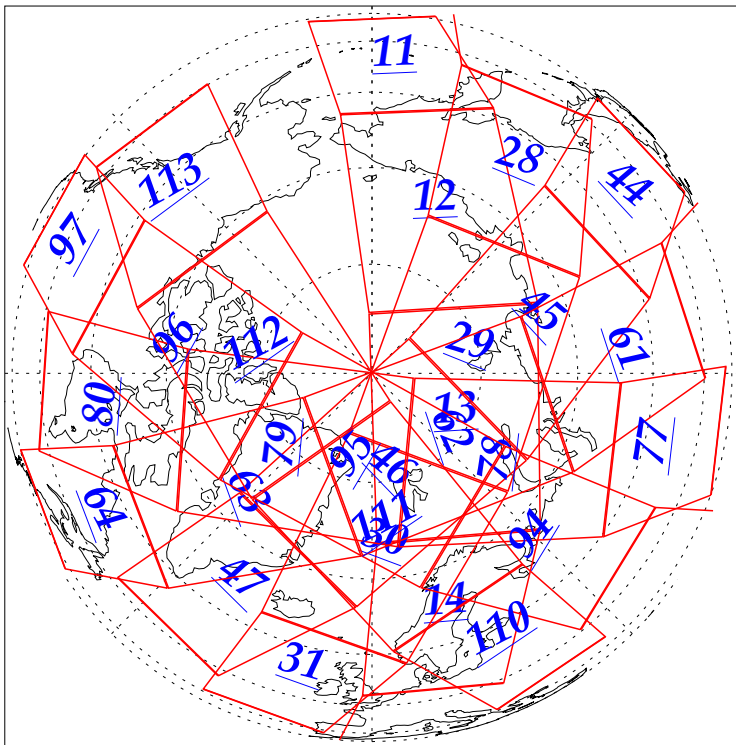

L1B Availability
AMSU Granules: 240
HSB Granules: 240
AIRS Granules: 240

18 Nov 2002
DoY 322
Aqua Day 198
Granules: 1 to 120

Granules: 121 to 240

Legend: AMSU Available, HSB Available, AIRS Available

L1B Availability
AMSU Granules: 240
HSB Granules: 240
AIRS Granules: 240

18 Nov 2002
DoY 322
Aqua Day 198

Ascending Granules

Descending Granules

Legend: AMSU Available, HSB Available, AIRS Available

L1B Availability
 AMSU Granules: 240
 HSB Granules: 240
 AIRS Granules: 240

18 Nov 2002
 DoY 322
 Aqua Day 198

Northern Hemisphere Granules

Southern Hemisphere Granules

Legend: AMSU Available, HSB Available, AIRS Available