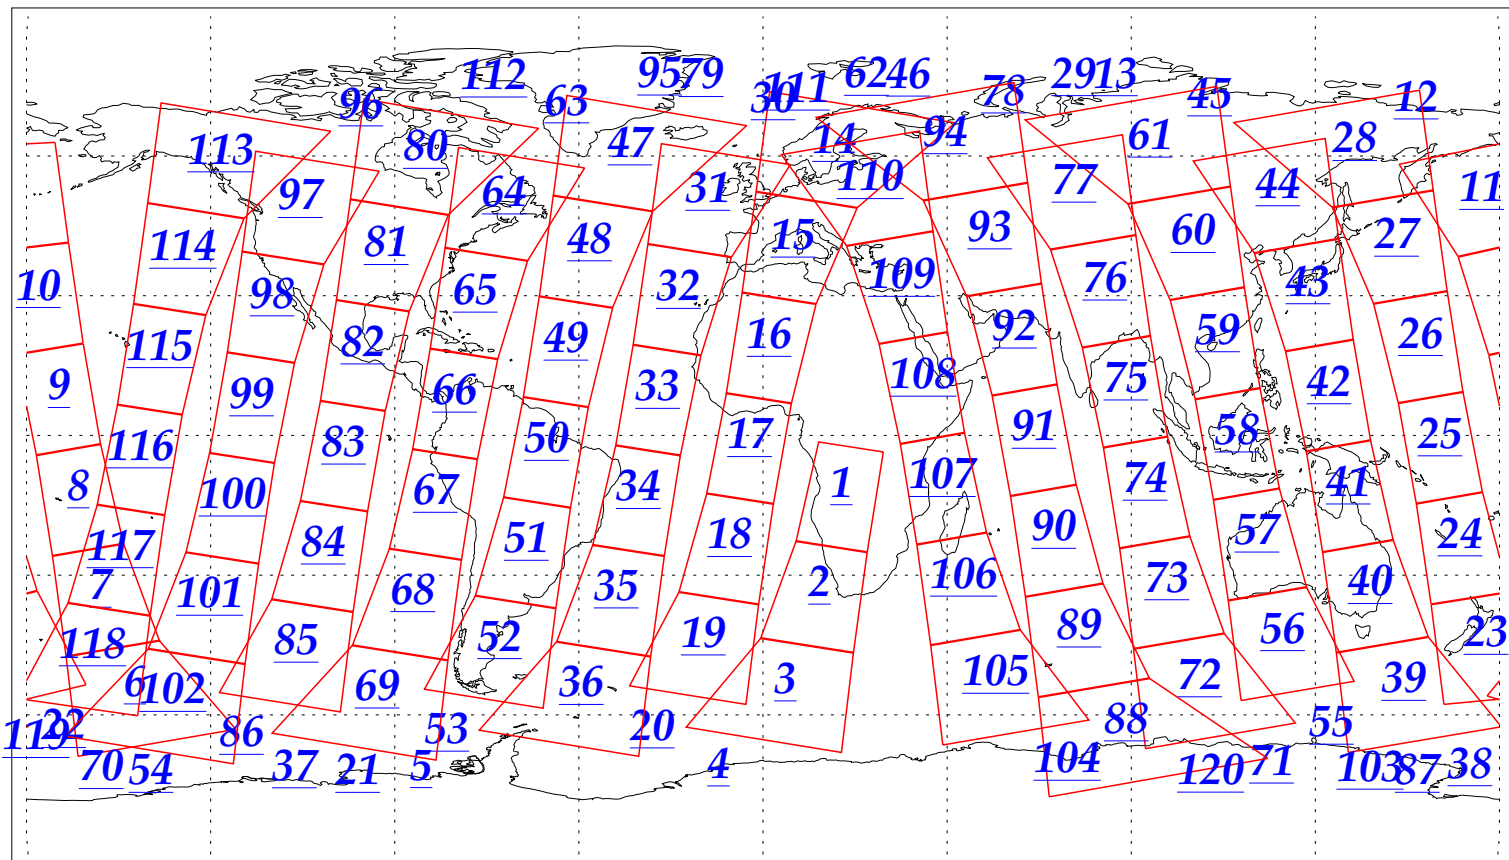

L1B Availability
AMSU Granules: 240
HSB Granules: 240
AIRS Granules: 240

18 Nov 2002
DoY 322
Aqua Day 198
Granules: 1 to 120

Granules: 121 to 240

Legend: AMSU Available, HSB Available, AIRS Available

L1B Availability
AMSU Granules: 240
HSB Granules: 240
AIRS Granules: 240

18 Nov 2002
DoY 322
Aqua Day 198

Ascending Granules

Descending Granules

Legend: AMSU Available, HSB Available, AIRS Available

L1B Availability
 AMSU Granules: 240
 HSB Granules: 240
 AIRS Granules: 240

18 Nov 2002
 DoY 322
 Aqua Day 198

Northern Hemisphere Granules

Southern Hemisphere Granules

Legend: AMSU Available, HSB Available, AIRS Available