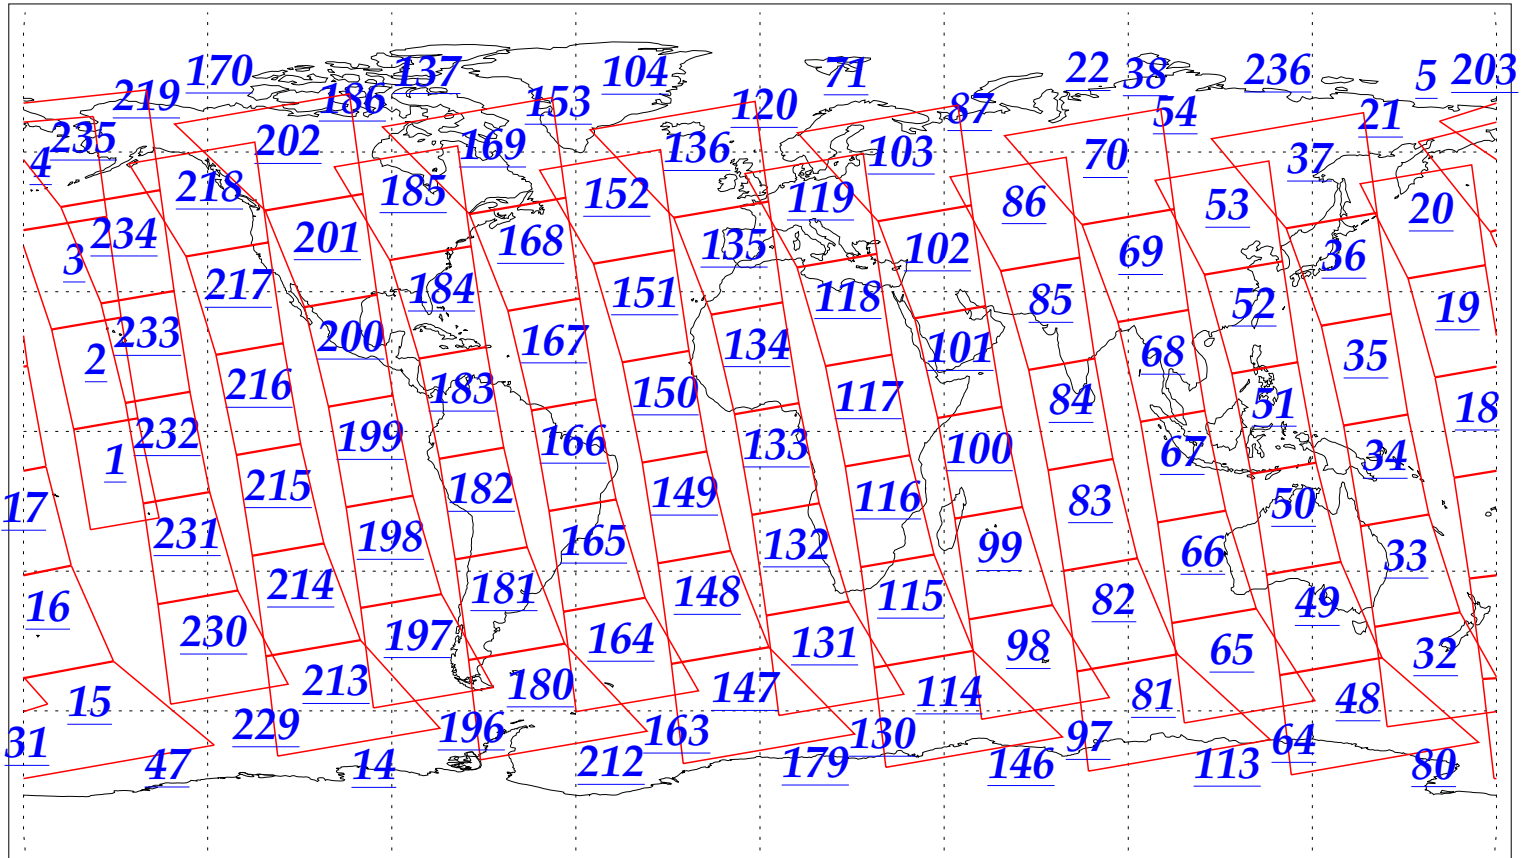

L1B Availability
AMSU Granules: 240
HSB Granules: 240
AIRS Granules: 240

17 Nov 2002
DoY 321
Aqua Day 197
Granules: 1 to 120

Granules: 121 to 240

Legend: AMSU Available, HSB Available, AIRS Available

L1B Availability
AMSU Granules: 240
HSB Granules: 240
AIRS Granules: 240

17 Nov 2002
DoY 321
Aqua Day 197

Ascending Granules

Descending Granules

Legend: AMSU Available, HSB Available, AIRS Available

L1B Availability
 AMSU Granules: 240
 HSB Granules: 240
 AIRS Granules: 240

17 Nov 2002
 DoY 321
 Aqua Day 197

Northern Hemisphere Granules

Southern Hemisphere Granules

Legend: AMSU Available, HSB Available, **AIRS Available**