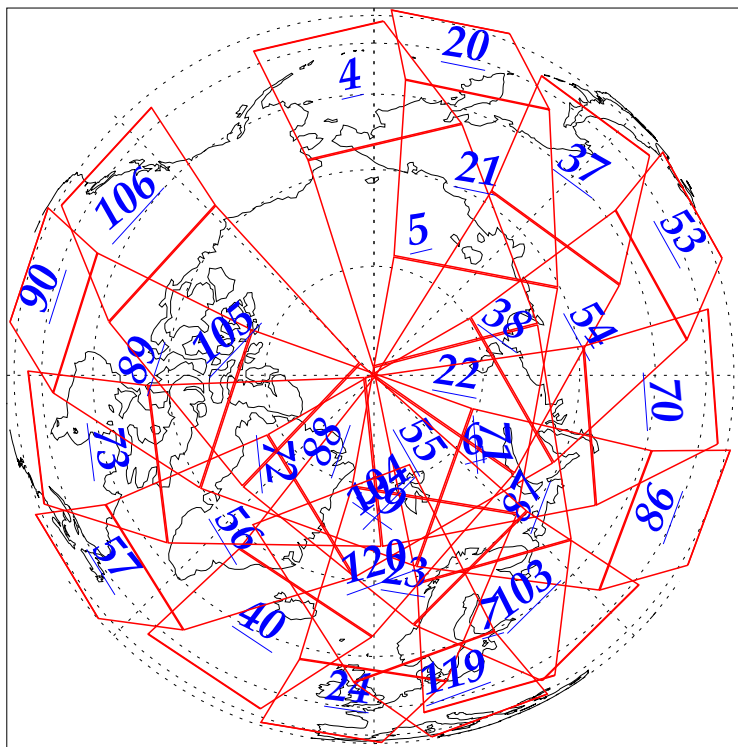

L1B Availability
AMSU Granules: 240
HSB Granules: 240
AIRS Granules: 240

17 Nov 2002
DoY 321
Aqua Day 197
Granules: 1 to 120

Granules: 121 to 240

Legend: AMSU Available, HSB Available, AIRS Available

L1B Availability
AMSU Granules: 240
HSB Granules: 240
AIRS Granules: 240

17 Nov 2002
DoY 321
Aqua Day 197

Ascending Granules

Descending Granules

Legend: AMSU Available, HSB Available, AIRS Available

L1B Availability
 AMSU Granules: 240
 HSB Granules: 240
 AIRS Granules: 240

17 Nov 2002
 DoY 321
 Aqua Day 197

Northern Hemisphere Granules

Southern Hemisphere Granules

Legend: AMSU Available, HSB Available, **AIRS Available**