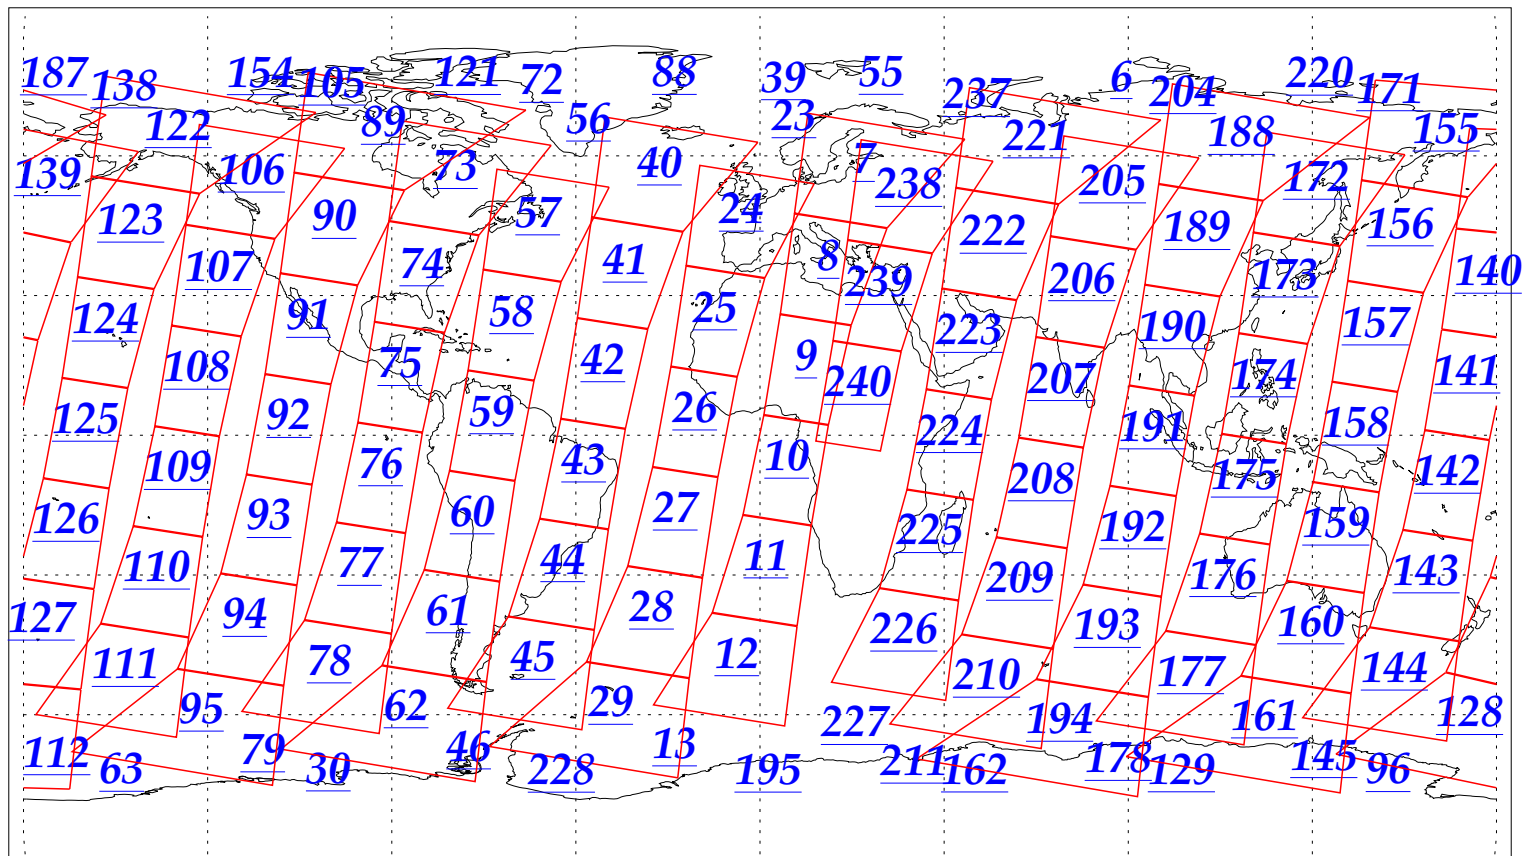

L1B Availability
AMSU Granules: 240
HSB Granules: 240
AIRS Granules: 240

17 Nov 2002
DoY 321
Aqua Day 197
Granules: 1 to 120

Granules: 121 to 240

Legend: AMSU Available, HSB Available, AIRS Available

L1B Availability
AMSU Granules: 240
HSB Granules: 240
AIRS Granules: 240

17 Nov 2002
DoY 321
Aqua Day 197

Ascending Granules

Descending Granules

Legend: AMSU Available, HSB Available, AIRS Available

L1B Availability
 AMSU Granules: 240
 HSB Granules: 240
 AIRS Granules: 240

17 Nov 2002
 DoY 321
 Aqua Day 197

Northern Hemisphere Granules

Southern Hemisphere Granules

Legend: AMSU Available, HSB Available, **AIRS Available**