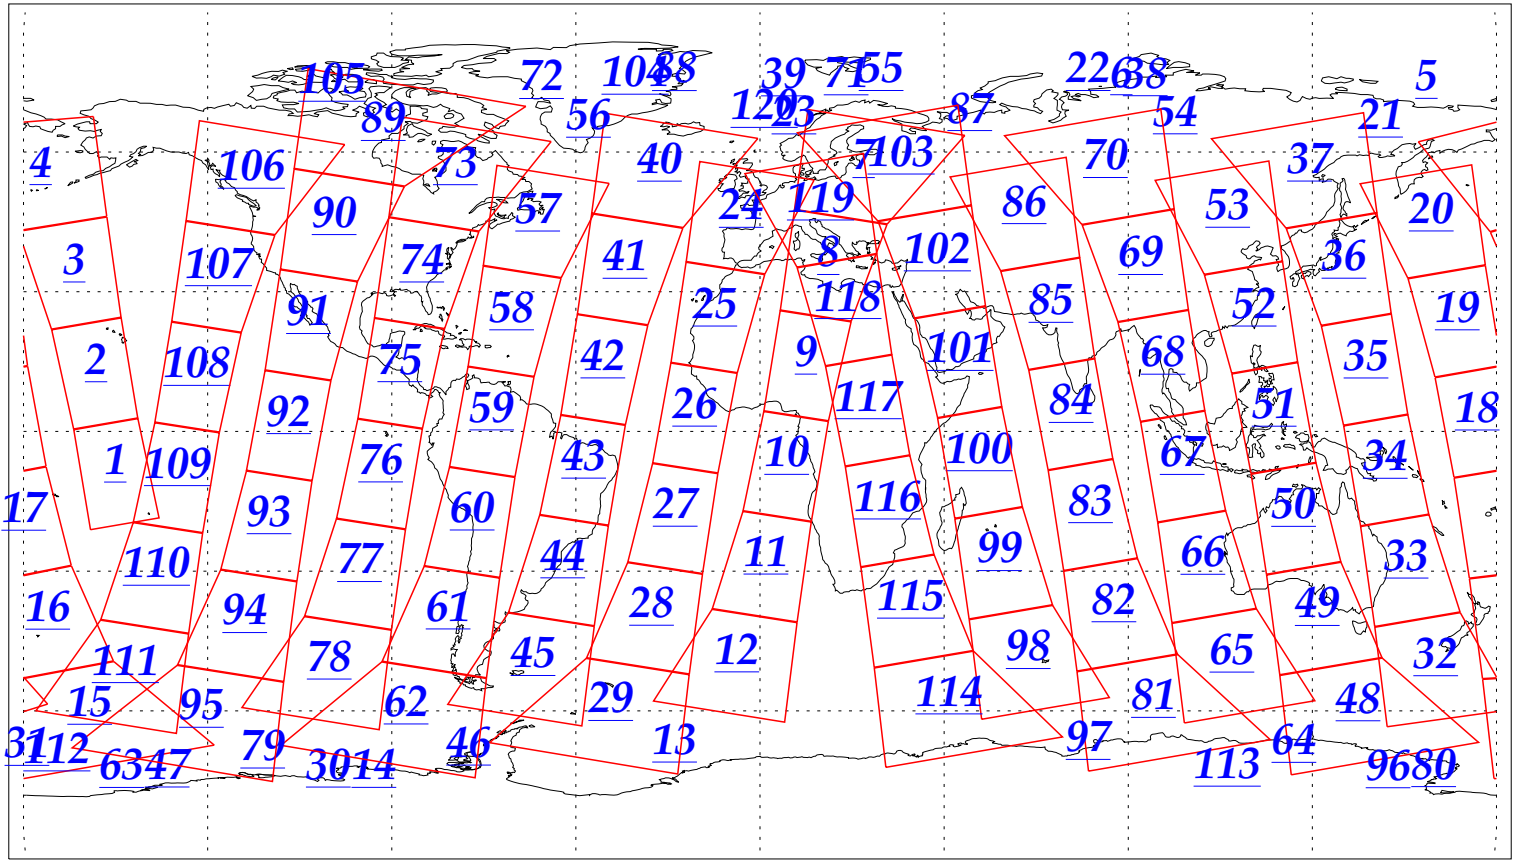

L1B Availability
AMSU Granules: 240
HSB Granules: 240
AIRS Granules: 240

17 Nov 2002
DoY 321
Aqua Day 197
Granules: 1 to 120

Granules: 121 to 240

Legend: AMSU Available, HSB Available, AIRS Available

L1B Availability
AMSU Granules: 240
HSB Granules: 240
AIRS Granules: 240

17 Nov 2002
DoY 321
Aqua Day 197

Ascending Granules

Descending Granules

Legend: AMSU Available, HSB Available, AIRS Available

L1B Availability
 AMSU Granules: 240
 HSB Granules: 240
 AIRS Granules: 240

17 Nov 2002
 DoY 321
 Aqua Day 197

Northern Hemisphere Granules

Southern Hemisphere Granules

Legend: AMSU Available, HSB Available, **AIRS Available**