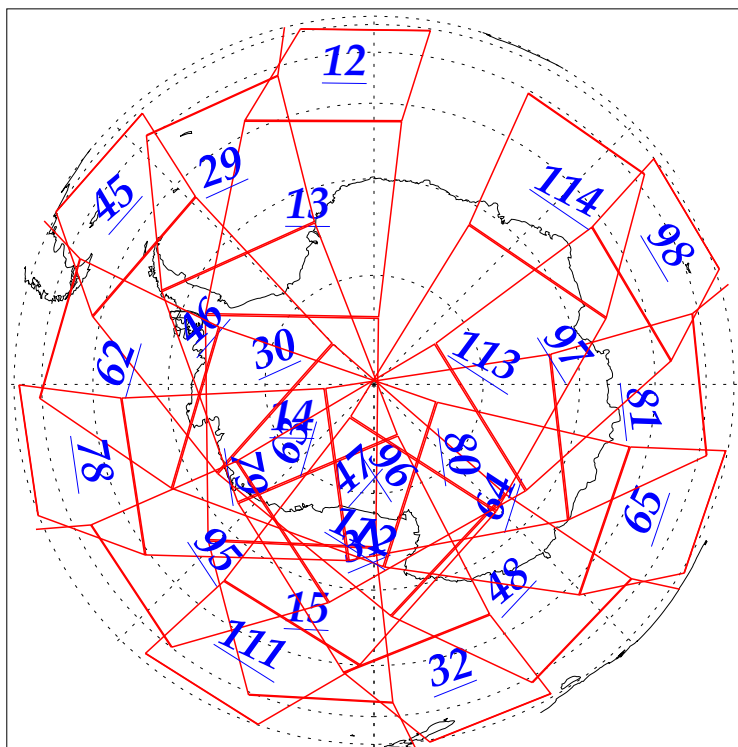

L1B Availability
AMSU Granules: 240
HSB Granules: 240
AIRS Granules: 240

17 Nov 2002
DoY 321
Aqua Day 197
Granules: 1 to 120

Granules: 121 to 240

Legend: AMSU Available, HSB Available, AIRS Available

L1B Availability
AMSU Granules: 240
HSB Granules: 240
AIRS Granules: 240

17 Nov 2002
DoY 321
Aqua Day 197

Ascending Granules

Descending Granules

Legend: AMSU Available, HSB Available, AIRS Available

L1B Availability
 AMSU Granules: 240
 HSB Granules: 240
 AIRS Granules: 240

17 Nov 2002
 DoY 321
 Aqua Day 197

Northern Hemisphere Granules

Southern Hemisphere Granules

Legend: AMSU Available, HSB Available, **AIRS Available**