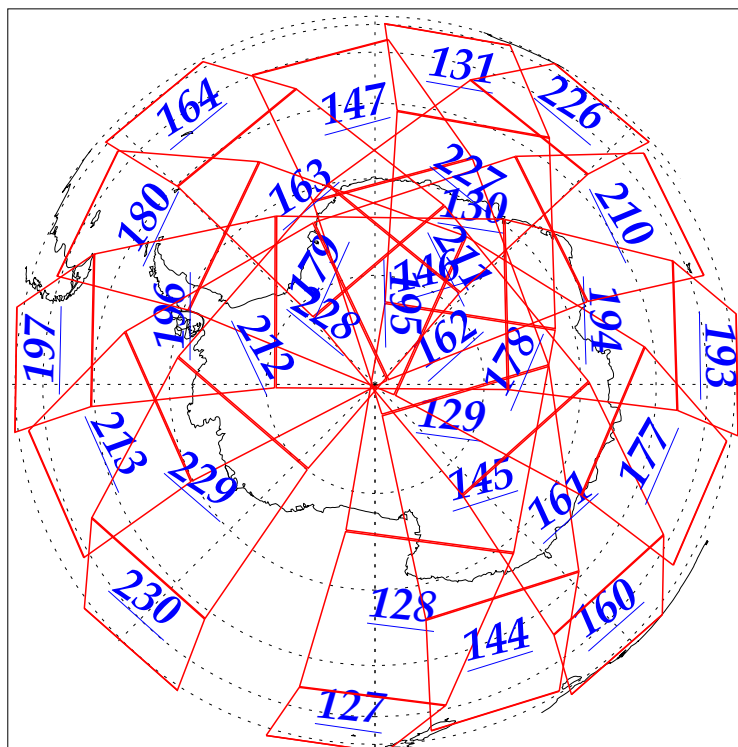

L1B Availability
AMSU Granules: 240
HSB Granules: 240
AIRS Granules: 240

17 Nov 2002
DoY 321
Aqua Day 197
Granules: 1 to 120

Granules: 121 to 240

Legend: AMSU Available, HSB Available, AIRS Available

L1B Availability
AMSU Granules: 240
HSB Granules: 240
AIRS Granules: 240

17 Nov 2002
DoY 321
Aqua Day 197

Ascending Granules

Descending Granules

Legend: AMSU Available, HSB Available, AIRS Available

L1B Availability
 AMSU Granules: 240
 HSB Granules: 240
 AIRS Granules: 240

17 Nov 2002
 DoY 321
 Aqua Day 197

Northern Hemisphere Granules

Southern Hemisphere Granules

Legend: AMSU Available, HSB Available, **AIRS Available**