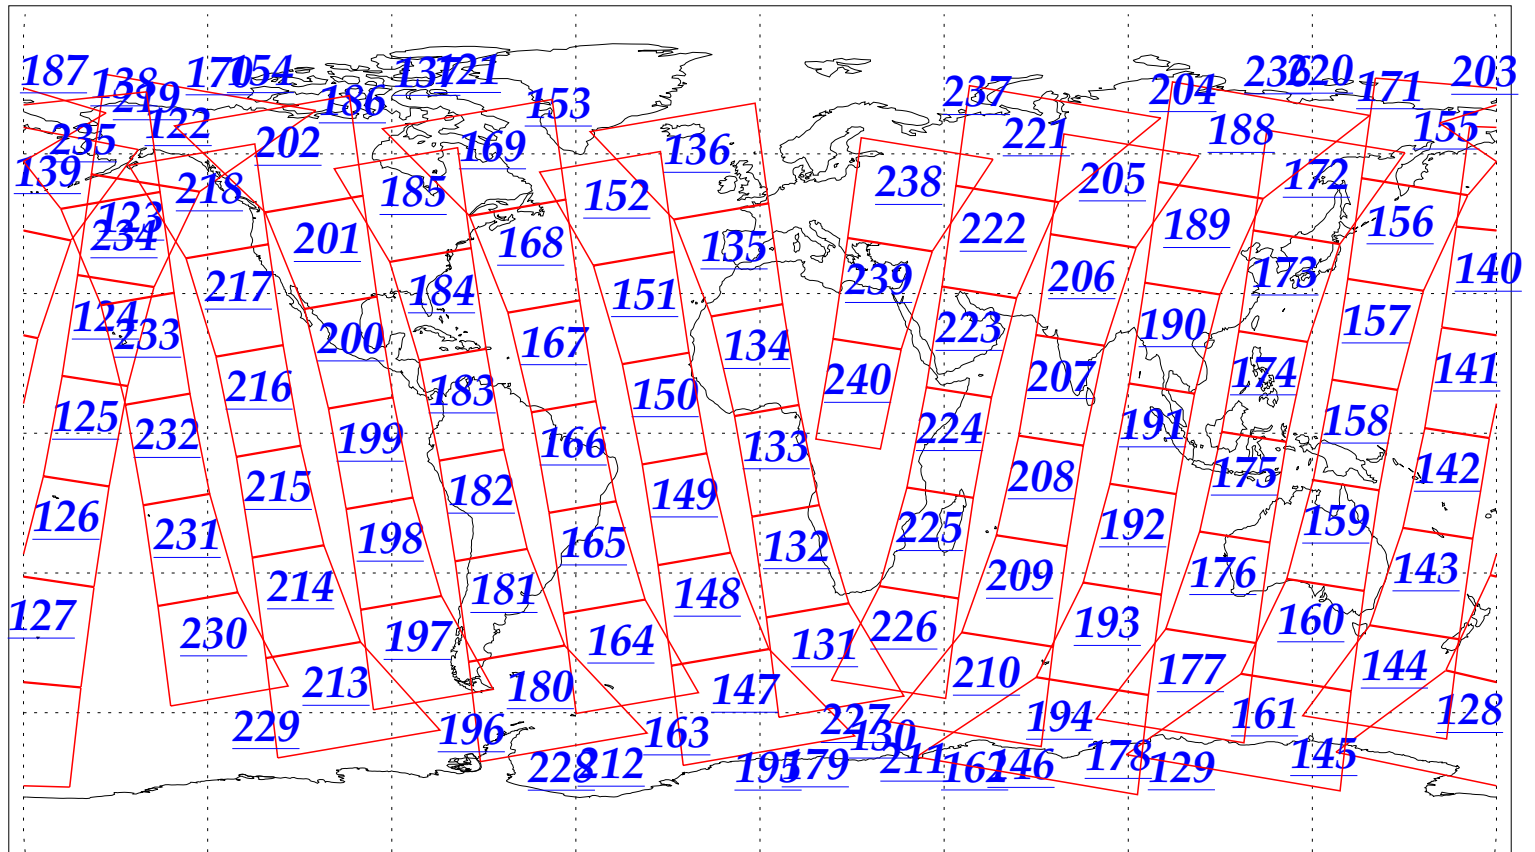

L1B Availability
AMSU Granules: 240
HSB Granules: 240
AIRS Granules: 240

17 Nov 2002
DoY 321
Aqua Day 197
Granules: 1 to 120

Granules: 121 to 240

Legend: AMSU Available, HSB Available, AIRS Available

L1B Availability
AMSU Granules: 240
HSB Granules: 240
AIRS Granules: 240

17 Nov 2002
DoY 321
Aqua Day 197

Ascending Granules

Descending Granules

Legend: AMSU Available, HSB Available, AIRS Available

L1B Availability
 AMSU Granules: 240
 HSB Granules: 240
 AIRS Granules: 240

17 Nov 2002
 DoY 321
 Aqua Day 197

Northern Hemisphere Granules

Southern Hemisphere Granules

Legend: AMSU Available, HSB Available, **AIRS Available**