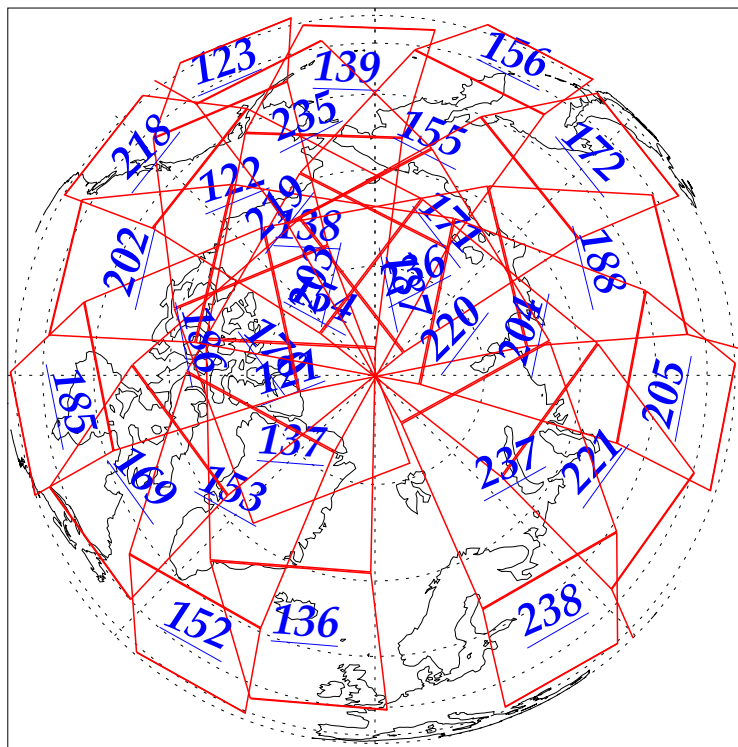

L1B Availability
AMSU Granules: 240
HSB Granules: 240
AIRS Granules: 240

17 Nov 2002
DoY 321
Aqua Day 197
Granules: 1 to 120

Granules: 121 to 240

Legend: AMSU Available, HSB Available, AIRS Available

L1B Availability
AMSU Granules: 240
HSB Granules: 240
AIRS Granules: 240

17 Nov 2002
DoY 321
Aqua Day 197

Ascending Granules

Descending Granules

Legend: AMSU Available, HSB Available, AIRS Available

L1B Availability
 AMSU Granules: 240
 HSB Granules: 240
 AIRS Granules: 240

17 Nov 2002
 DoY 321
 Aqua Day 197

Northern Hemisphere Granules

Southern Hemisphere Granules

Legend: AMSU Available, HSB Available, **AIRS Available**