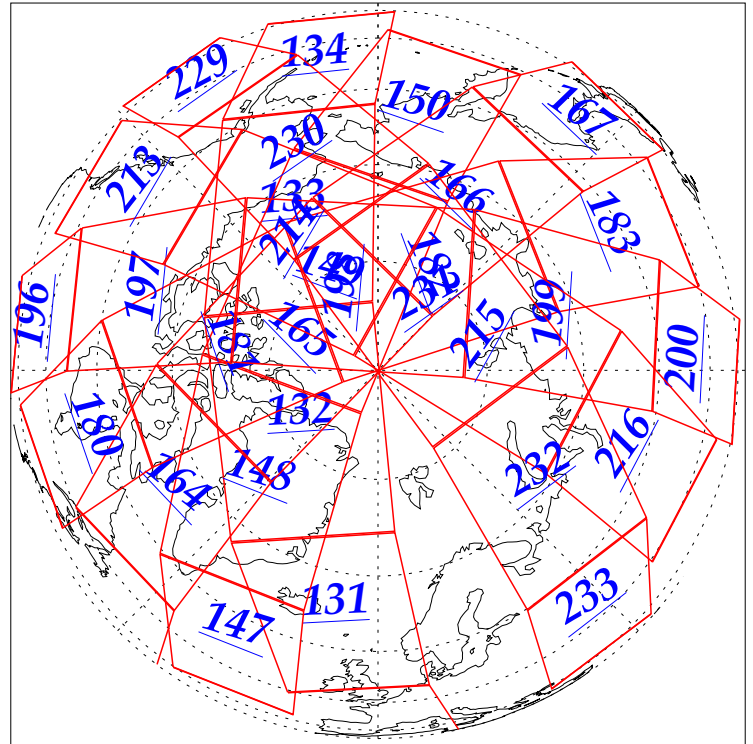

L1B Availability
AMSU Granules: 240
HSB Granules: 240
AIRS Granules: 240

14 Nov 2002
DoY 318
Aqua Day 194
Granules: 1 to 120

Granules: 121 to 240

Legend: AMSU Available, HSB Available, AIRS Available

L1B Availability
AMSU Granules: 240
HSB Granules: 240
AIRS Granules: 240

14 Nov 2002
DoY 318
Aqua Day 194

Ascending Granules

Descending Granules

Legend: AMSU Available, HSB Available, AIRS Available

L1B Availability
AMSU Granules: 240
HSB Granules: 240
AIRS Granules: 240

14 Nov 2002
DoY 318
Aqua Day 194

Northern Hemisphere Granules

Southern Hemisphere Granules

Legend: AMSU Available, HSB Available, AIRS Available