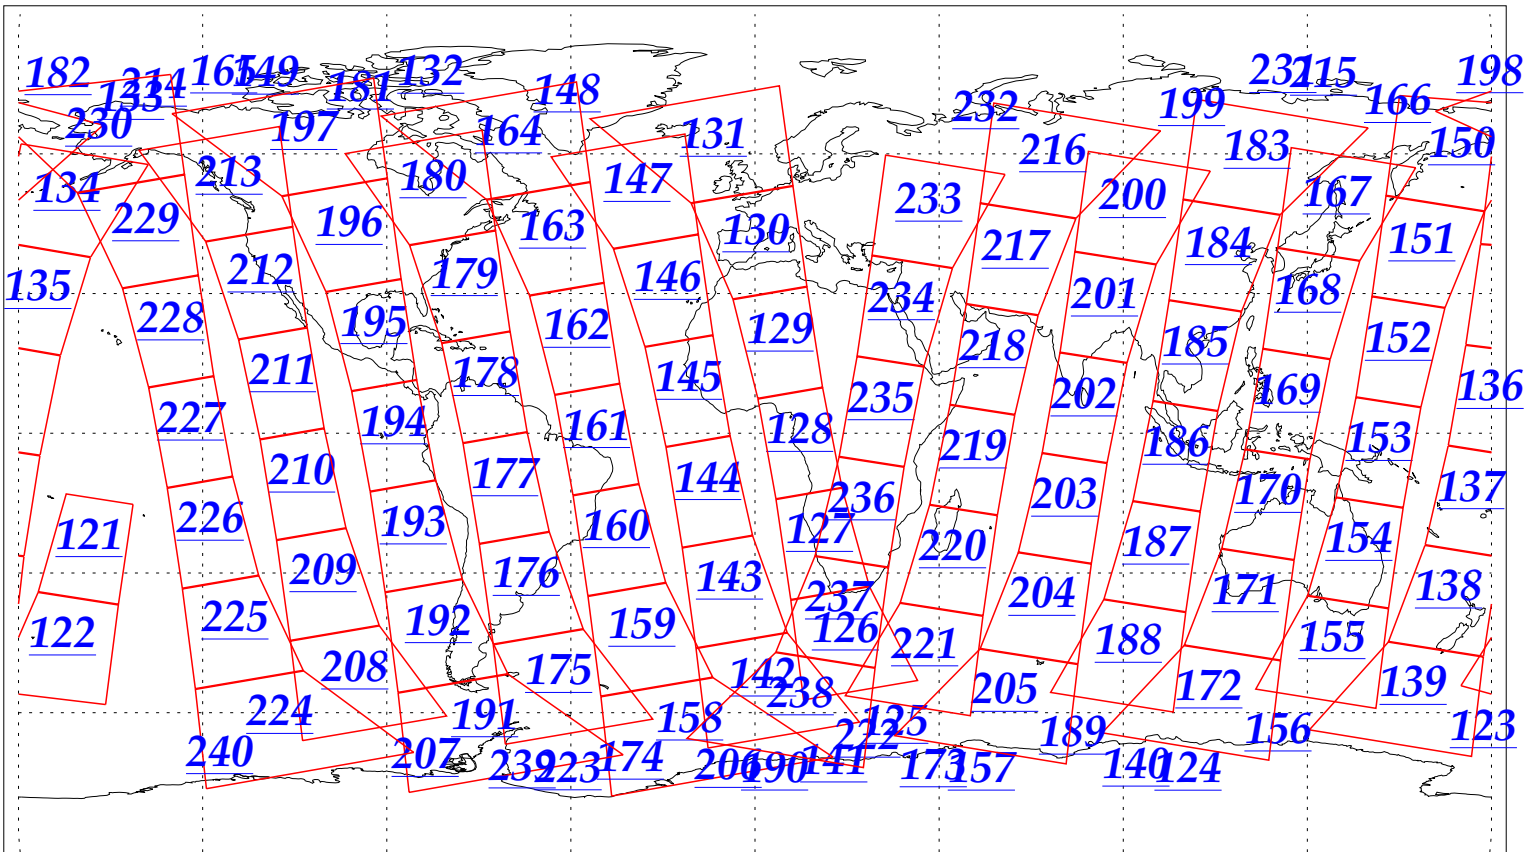

L1B Availability
AMSU Granules: 240
HSB Granules: 240
AIRS Granules: 240

14 Nov 2002
DoY 318
Aqua Day 194
Granules: 1 to 120

Granules: 121 to 240

Legend: AMSU Available, HSB Available, AIRS Available

L1B Availability
AMSU Granules: 240
HSB Granules: 240
AIRS Granules: 240

14 Nov 2002
DoY 318
Aqua Day 194

Ascending Granules

Descending Granules

Legend: AMSU Available, HSB Available, AIRS Available

L1B Availability
AMSU Granules: 240
HSB Granules: 240
AIRS Granules: 240

14 Nov 2002
DoY 318
Aqua Day 194