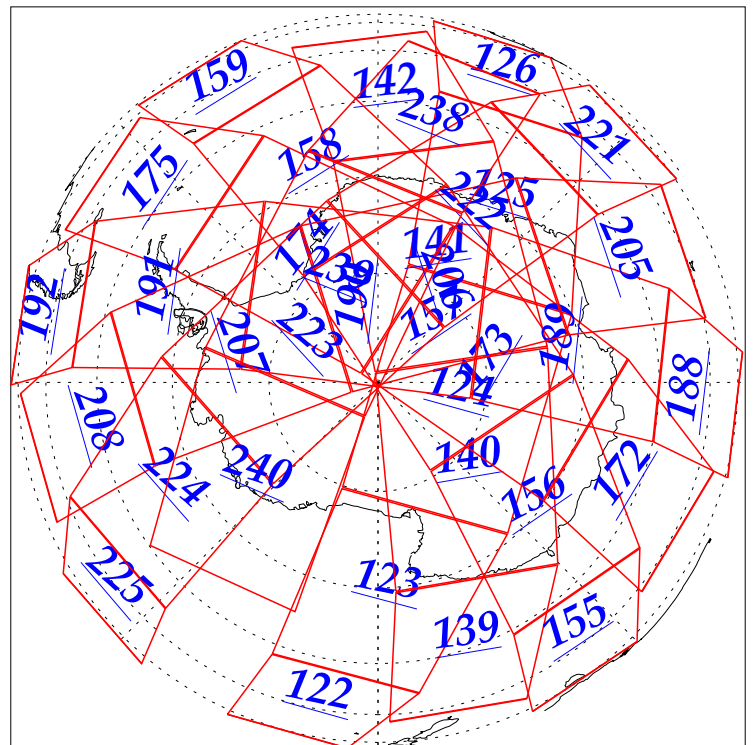

L1B Availability
AMSU Granules: 240
HSB Granules: 240
AIRS Granules: 240

14 Nov 2002
DoY 318
Aqua Day 194
Granules: 1 to 120

Granules: 121 to 240

Legend: AMSU Available, HSB Available, AIRS Available

L1B Availability
AMSU Granules: 240
HSB Granules: 240
AIRS Granules: 240

14 Nov 2002
DoY 318
Aqua Day 194

Ascending Granules

Descending Granules

Legend: AMSU Available, HSB Available, AIRS Available

L1B Availability
AMSU Granules: 240
HSB Granules: 240
AIRS Granules: 240

14 Nov 2002
DoY 318
Aqua Day 194

Northern Hemisphere Granules

Southern Hemisphere Granules

Legend: AMSU Available, HSB Available, AIRS Available