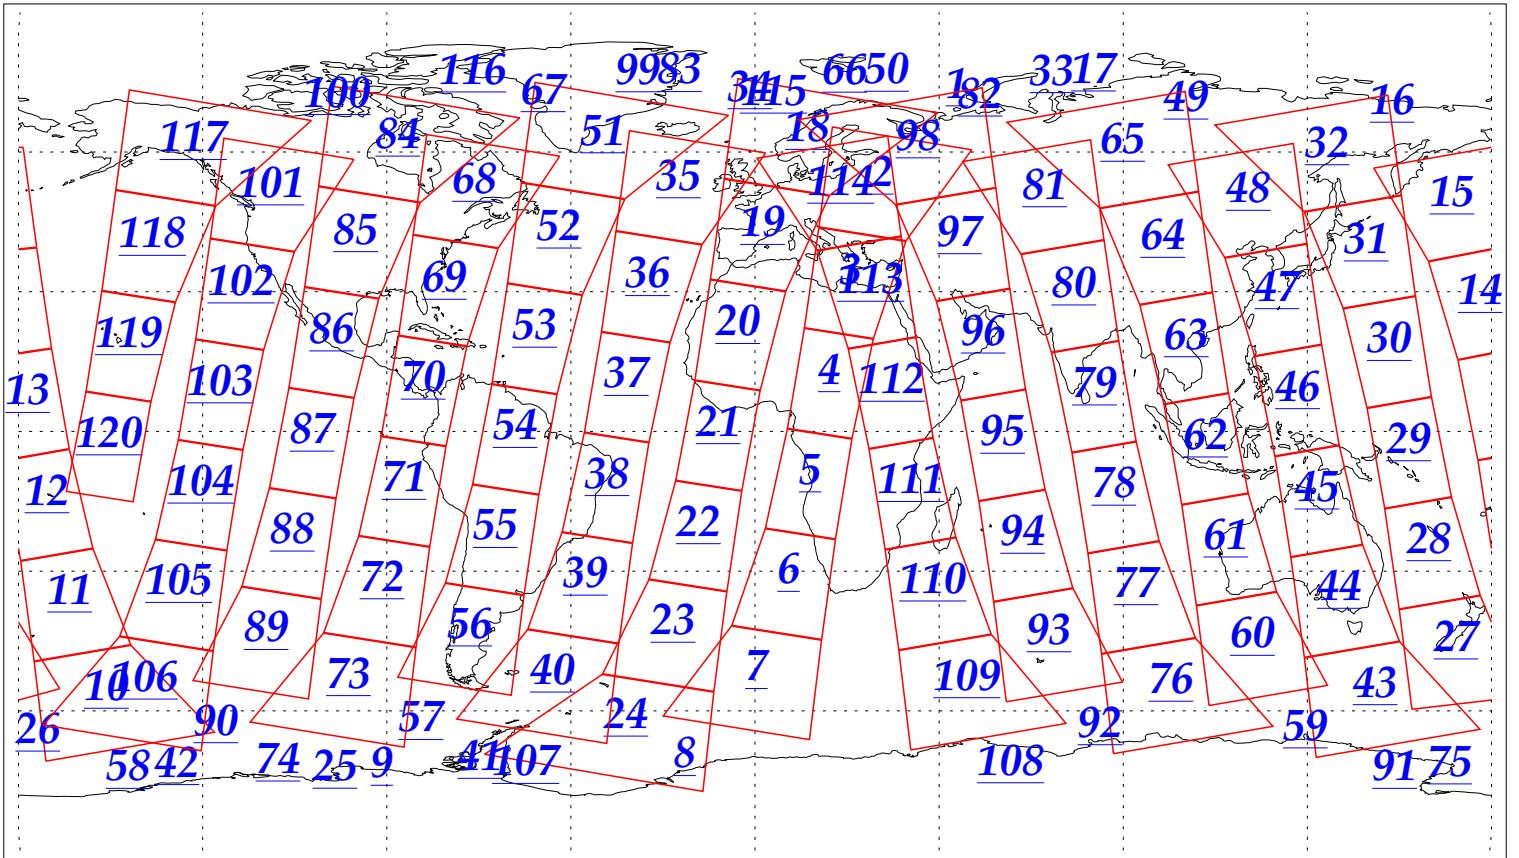

L1B Availability
AMSU Granules: 240
HSB Granules: 240
AIRS Granules: 240

14 Nov 2002
DoY 318
Aqua Day 194
Granules: 1 to 120

Granules: 121 to 240

Legend: AMSU Available, HSB Available, AIRS Available

L1B Availability
AMSU Granules: 240
HSB Granules: 240
AIRS Granules: 240

14 Nov 2002
DoY 318
Aqua Day 194

Ascending Granules

Descending Granules

Legend: AMSU Available, HSB Available, AIRS Available

L1B Availability
AMSU Granules: 240
HSB Granules: 240
AIRS Granules: 240

14 Nov 2002
DoY 318
Aqua Day 194

Northern Hemisphere Granules

Southern Hemisphere Granules

Legend: AMSU Available, HSB Available, AIRS Available