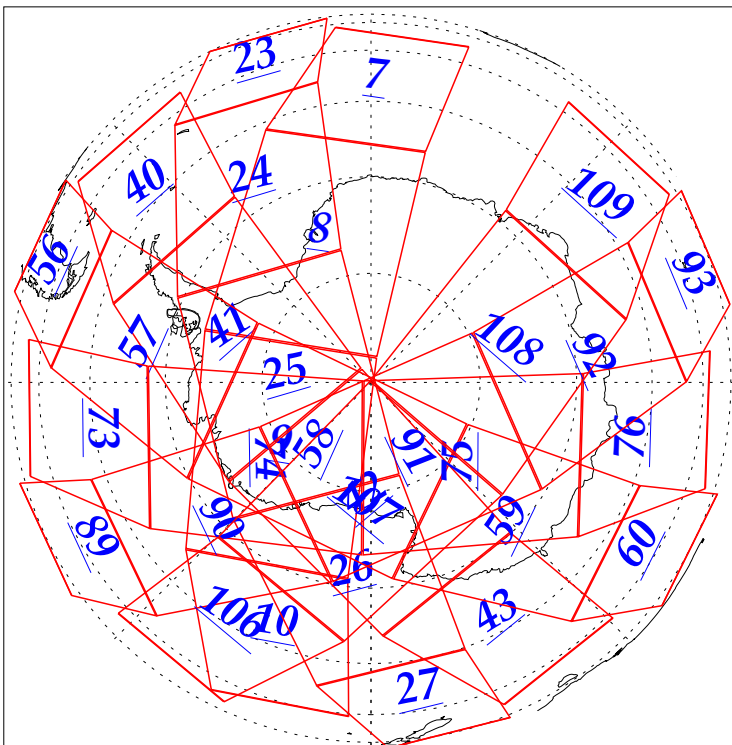

L1B Availability
AMSU Granules: 240
HSB Granules: 240
AIRS Granules: 240

14 Nov 2002
DoY 318
Aqua Day 194
Granules: 1 to 120

Granules: 121 to 240

Legend: AMSU Available, HSB Available, AIRS Available

L1B Availability
AMSU Granules: 240
HSB Granules: 240
AIRS Granules: 240

14 Nov 2002
DoY 318
Aqua Day 194

Ascending Granules

Descending Granules

Legend: AMSU Available, HSB Available, AIRS Available

L1B Availability
AMSU Granules: 240
HSB Granules: 240
AIRS Granules: 240

14 Nov 2002
DoY 318
Aqua Day 194

Northern Hemisphere Granules

Southern Hemisphere Granules

Legend: AMSU Available, HSB Available, AIRS Available