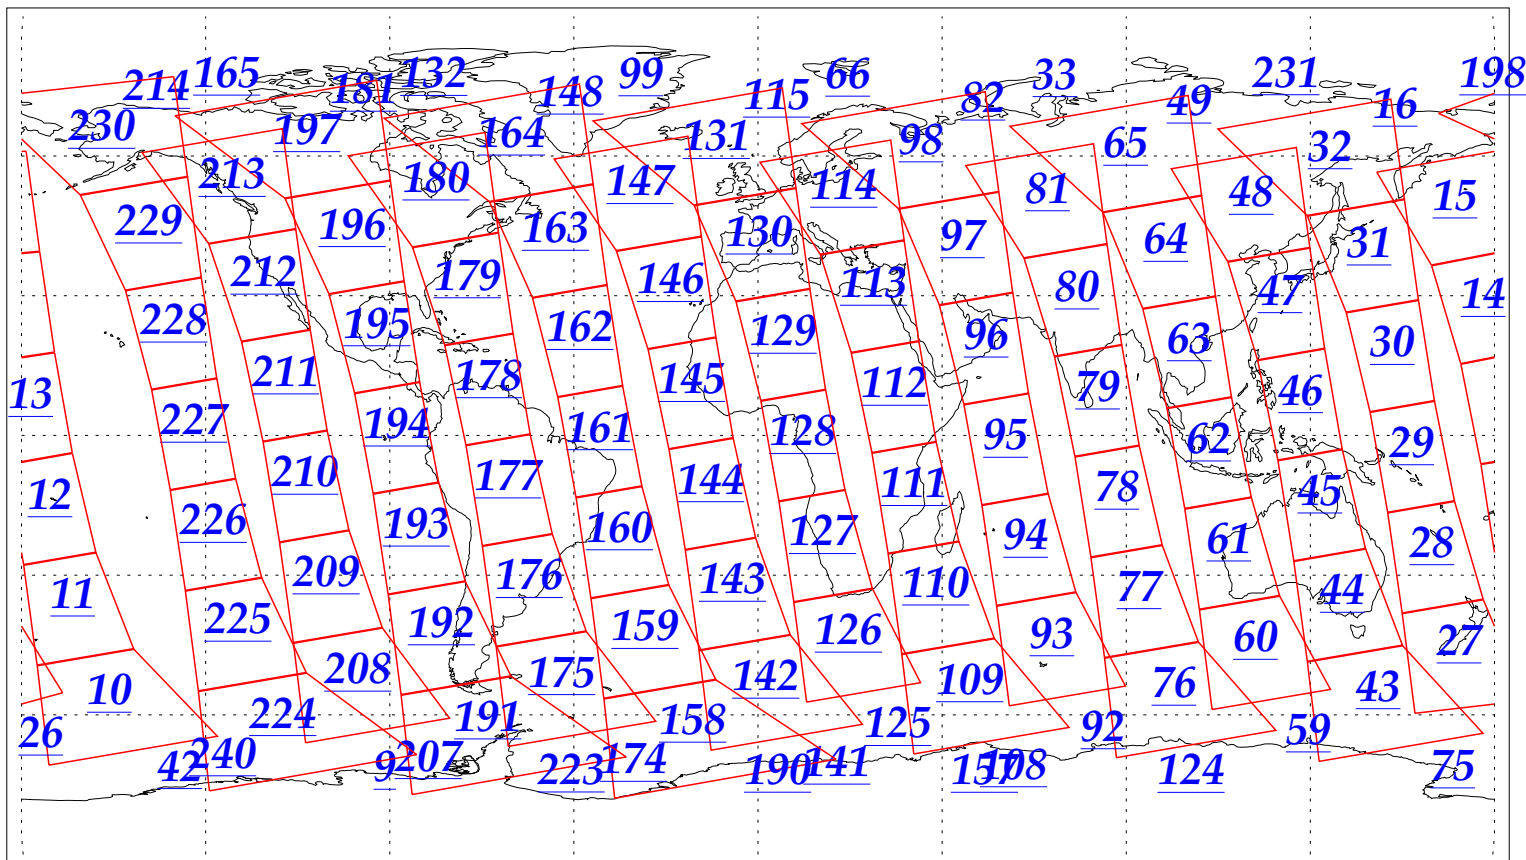

L1B Availability
AMSU Granules: 240
HSB Granules: 240
AIRS Granules: 240

14 Nov 2002
DoY 318
Aqua Day 194
Granules: 1 to 120

Granules: 121 to 240

Legend: AMSU Available, HSB Available, AIRS Available

L1B Availability
AMSU Granules: 240
HSB Granules: 240
AIRS Granules: 240

14 Nov 2002
DoY 318
Aqua Day 194

Ascending Granules

Descending Granules

Legend: AMSU Available, HSB Available, AIRS Available

L1B Availability
AMSU Granules: 240
HSB Granules: 240
AIRS Granules: 240

14 Nov 2002
DoY 318
Aqua Day 194

Northern Hemisphere Granules

Southern Hemisphere Granules

Legend: AMSU Available, HSB Available, AIRS Available