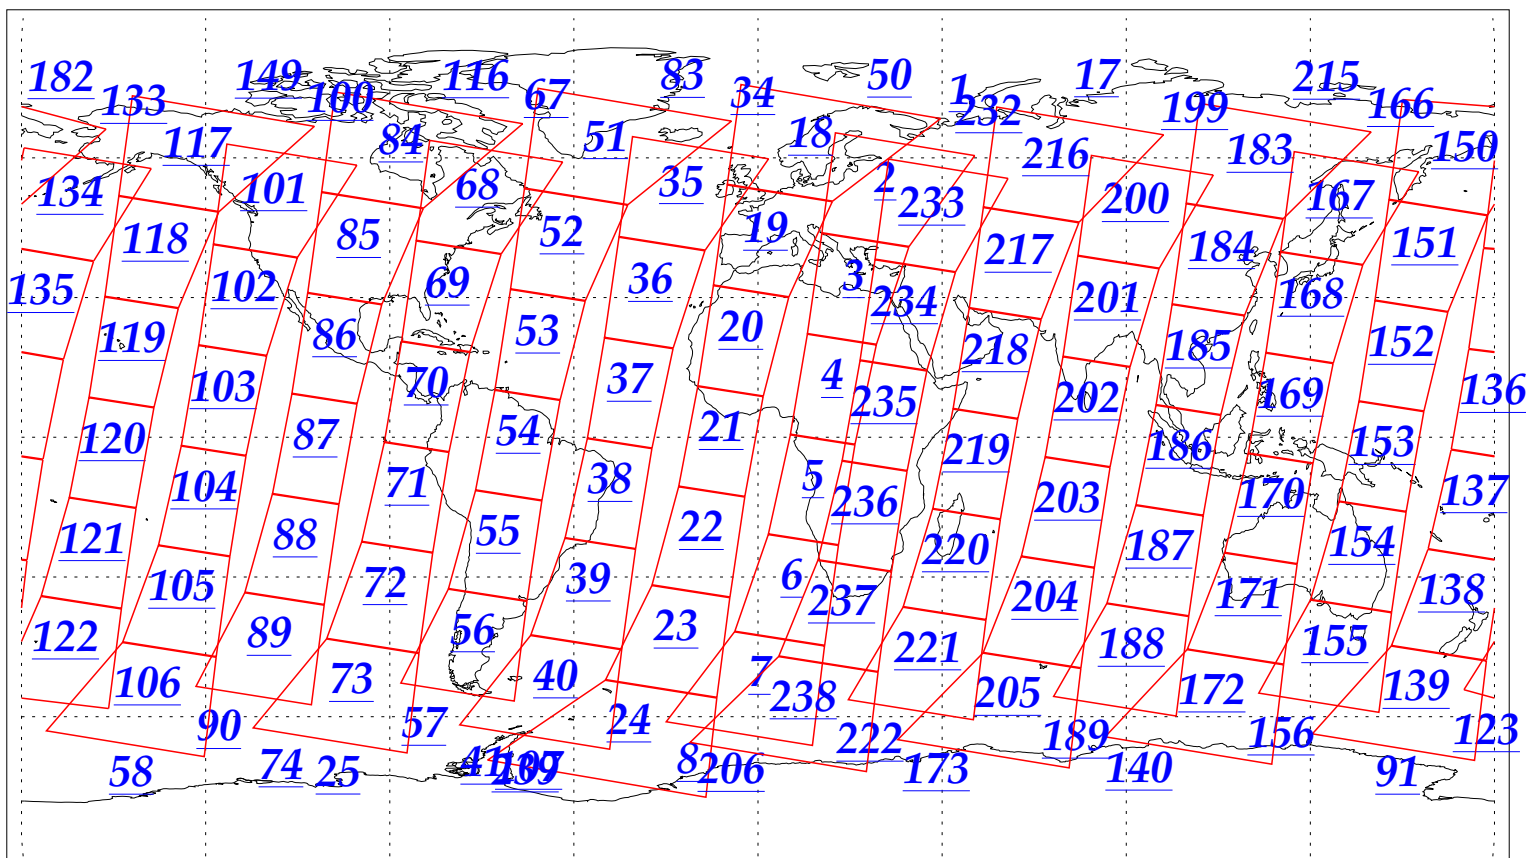

L1B Availability
AMSU Granules: 240
HSB Granules: 240
AIRS Granules: 240

14 Nov 2002
DoY 318
Aqua Day 194
Granules: 1 to 120

Granules: 121 to 240

Legend: AMSU Available, HSB Available, AIRS Available

L1B Availability
AMSU Granules: 240
HSB Granules: 240
AIRS Granules: 240

14 Nov 2002
DoY 318
Aqua Day 194

Ascending Granules

Descending Granules

Legend: AMSU Available, HSB Available, AIRS Available

L1B Availability
AMSU Granules: 240
HSB Granules: 240
AIRS Granules: 240

14 Nov 2002
DoY 318
Aqua Day 194

Northern Hemisphere Granules

Southern Hemisphere Granules

Legend: AMSU Available, HSB Available, AIRS Available