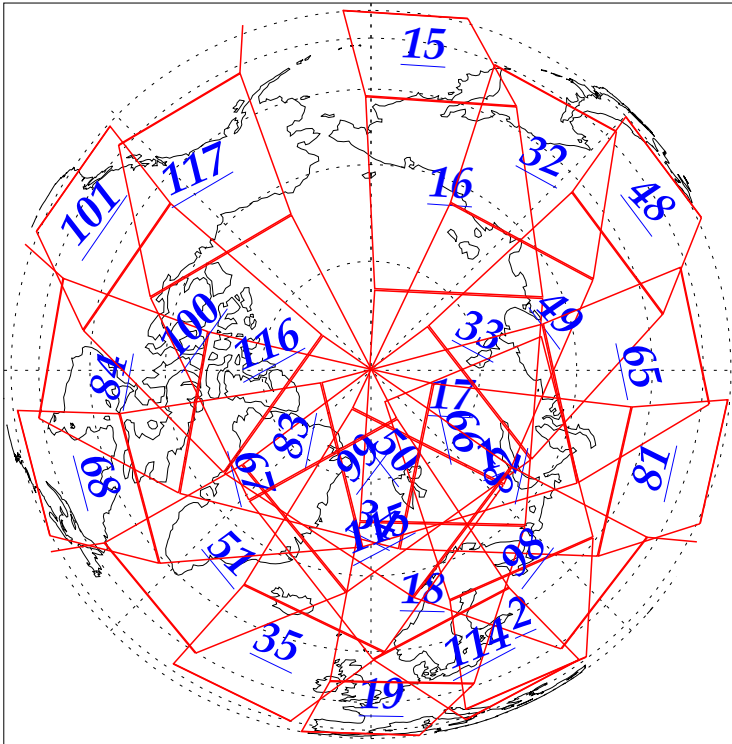

L1B Availability
AMSU Granules: 240
HSB Granules: 240
AIRS Granules: 240

14 Nov 2002
DoY 318
Aqua Day 194
Granules: 1 to 120

Granules: 121 to 240

Legend: AMSU Available, HSB Available, AIRS Available

L1B Availability
AMSU Granules: 240
HSB Granules: 240
AIRS Granules: 240

14 Nov 2002
DoY 318
Aqua Day 194

Ascending Granules

Descending Granules

Legend: AMSU Available, HSB Available, AIRS Available

L1B Availability
AMSU Granules: 240
HSB Granules: 240
AIRS Granules: 240

14 Nov 2002
DoY 318
Aqua Day 194

Northern Hemisphere Granules

Southern Hemisphere Granules

Legend: AMSU Available, HSB Available, AIRS Available