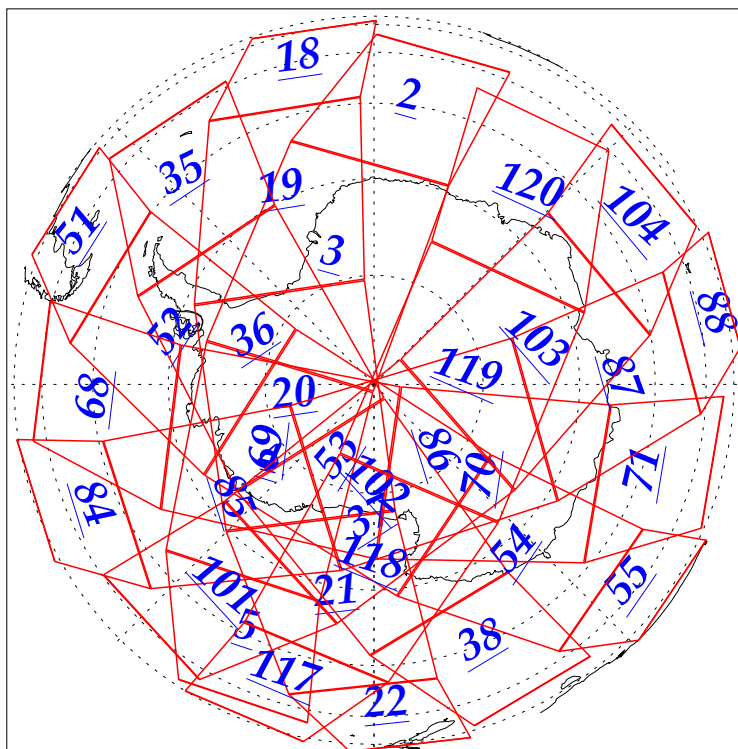

Legend: AMSU Available, HSB Available, AIRS Available