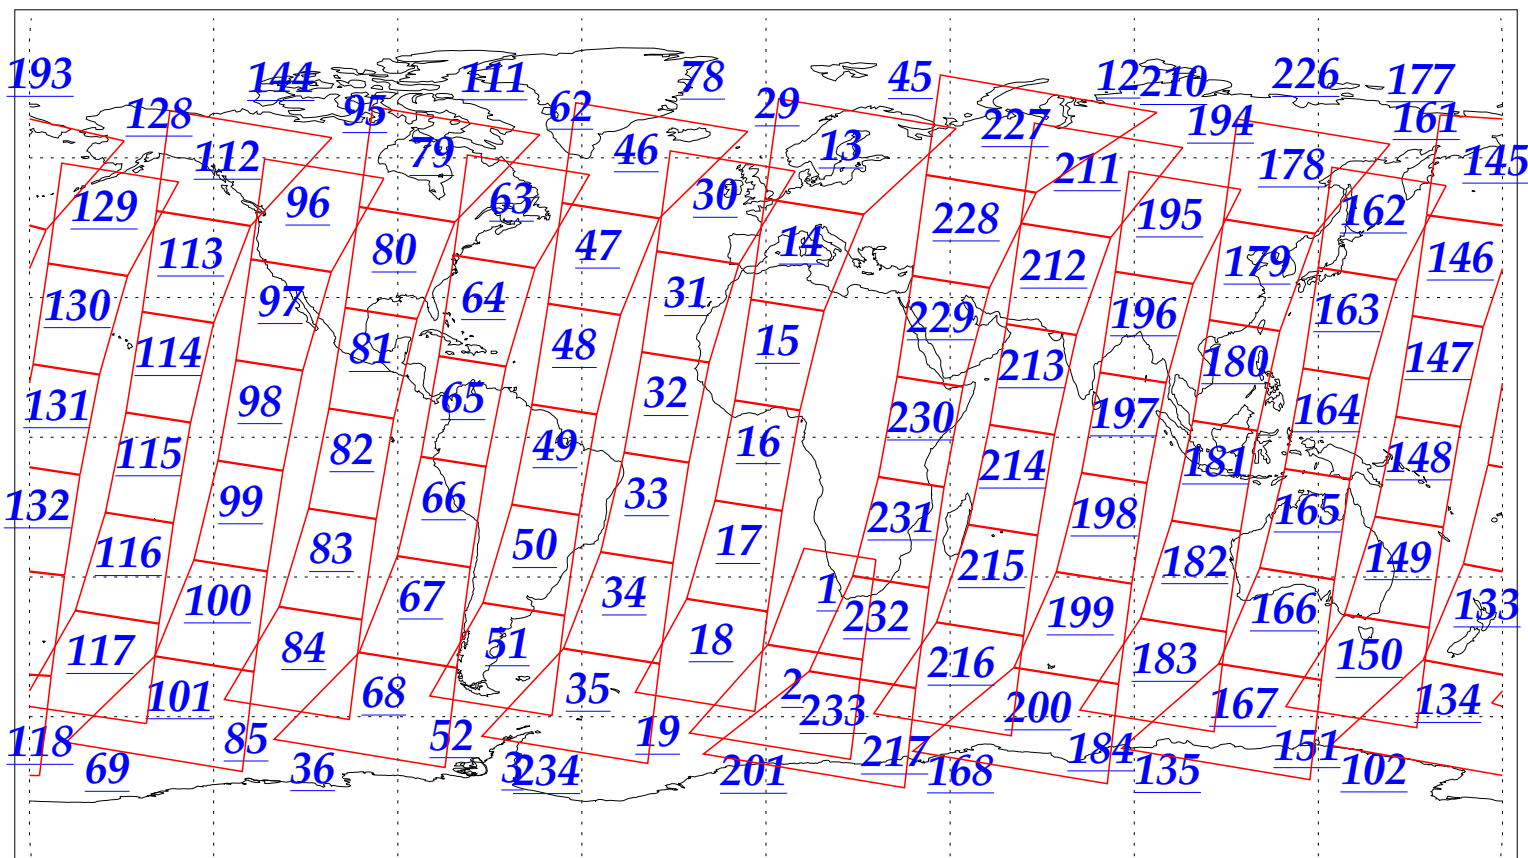

L1B Availability  
AMSU Granules: 240  
HSB Granules: 240  
AIRS Granules: 240

11 Nov 2002  
DoY 315  
Aqua Day 191  
Granules: 1 to 120

Granules: 121 to 240

Legend: AMSU Available, HSB Available, AIRS Available

L1B Availability  
AMSU Granules: 240  
HSB Granules: 240  
AIRS Granules: 240

11 Nov 2002  
DoY 315  
Aqua Day 191

Ascending Granules

Descending Granules

Legend: AMSU Available, HSB Available, AIRS Available