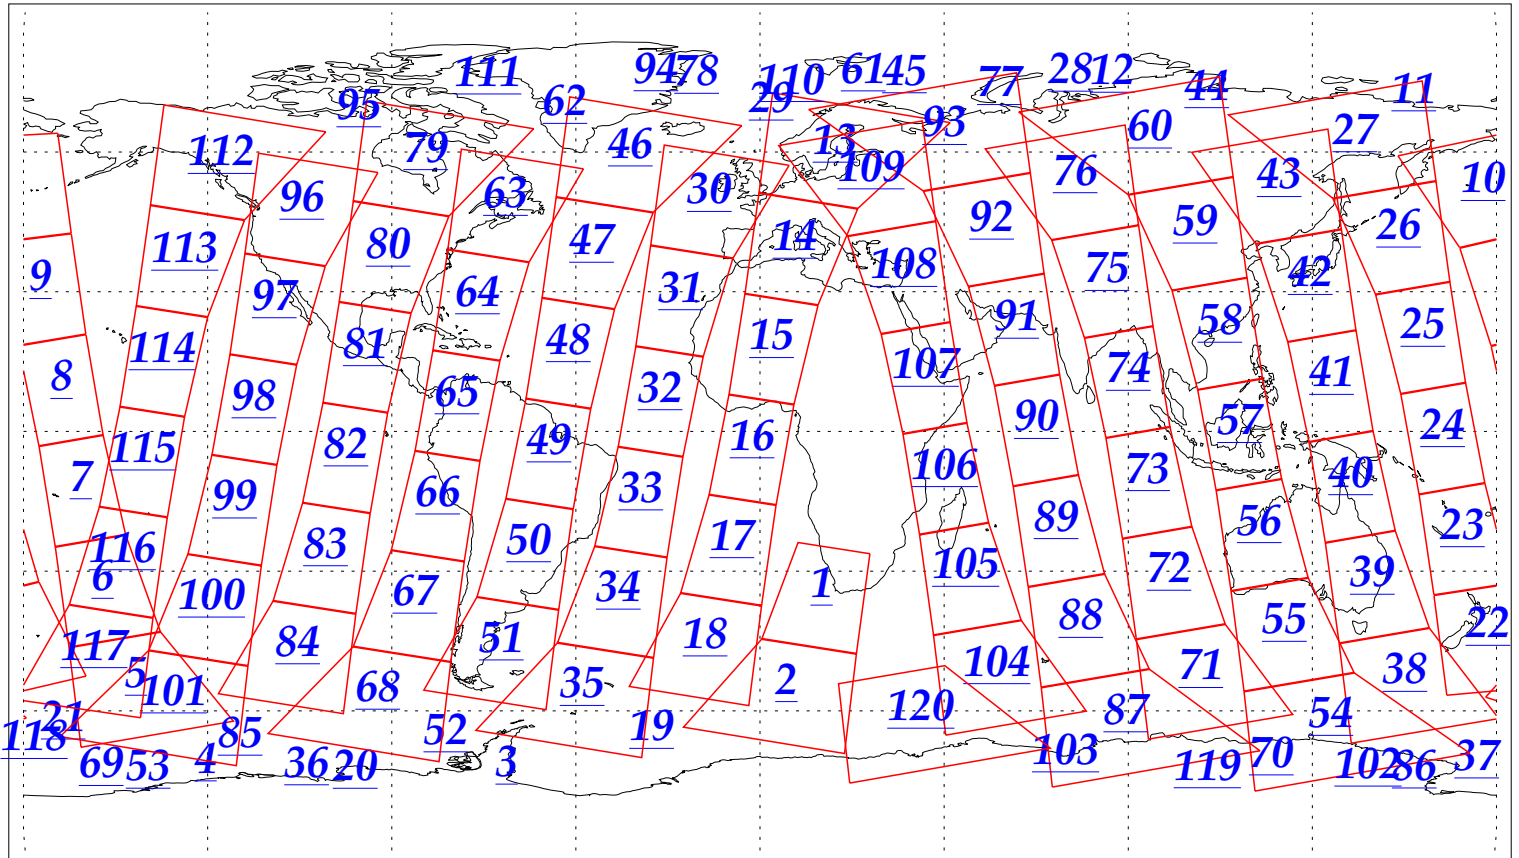

L1B Availability  
AMSU Granules: 240  
HSB Granules: 240  
AIRS Granules: 240

11 Nov 2002  
DoY 315  
Aqua Day 191  
Granules: 1 to 120

Granules: 121 to 240

Legend: AMSU Available, HSB Available, AIRS Available

L1B Availability  
AMSU Granules: 240  
HSB Granules: 240  
AIRS Granules: 240

11 Nov 2002  
DoY 315  
Aqua Day 191

Ascending Granules

Descending Granules

Legend: AMSU Available, HSB Available, AIRS Available