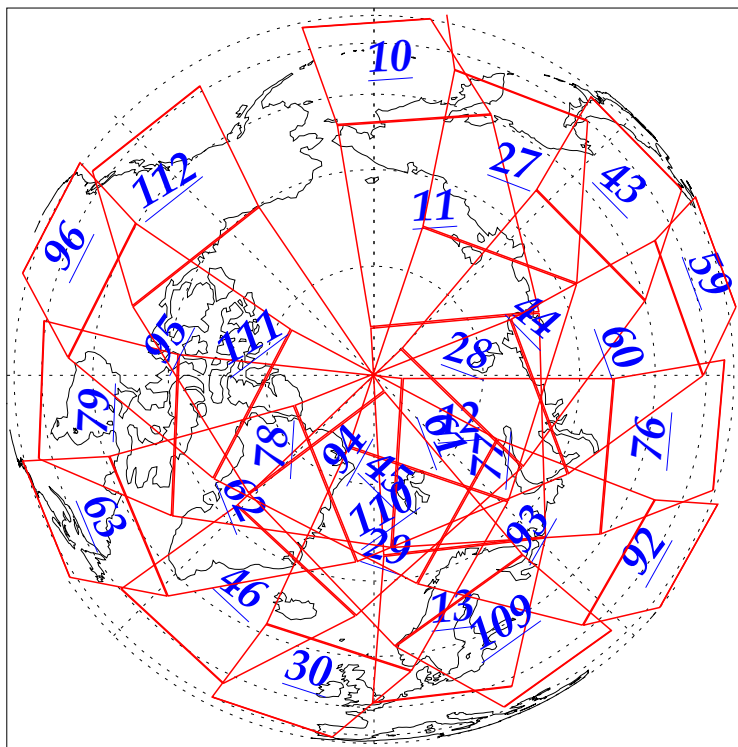

L1B Availability  
AMSU Granules: 240  
HSB Granules: 240  
AIRS Granules: 240

11 Nov 2002  
DoY 315  
Aqua Day 191  
Granules: 1 to 120

Granules: 121 to 240

Legend: AMSU Available, HSB Available, AIRS Available

L1B Availability  
AMSU Granules: 240  
HSB Granules: 240  
AIRS Granules: 240

11 Nov 2002  
DoY 315  
Aqua Day 191

Ascending Granules

Descending Granules

Legend: AMSU Available, HSB Available, AIRS Available

### Northern Hemisphere Granules