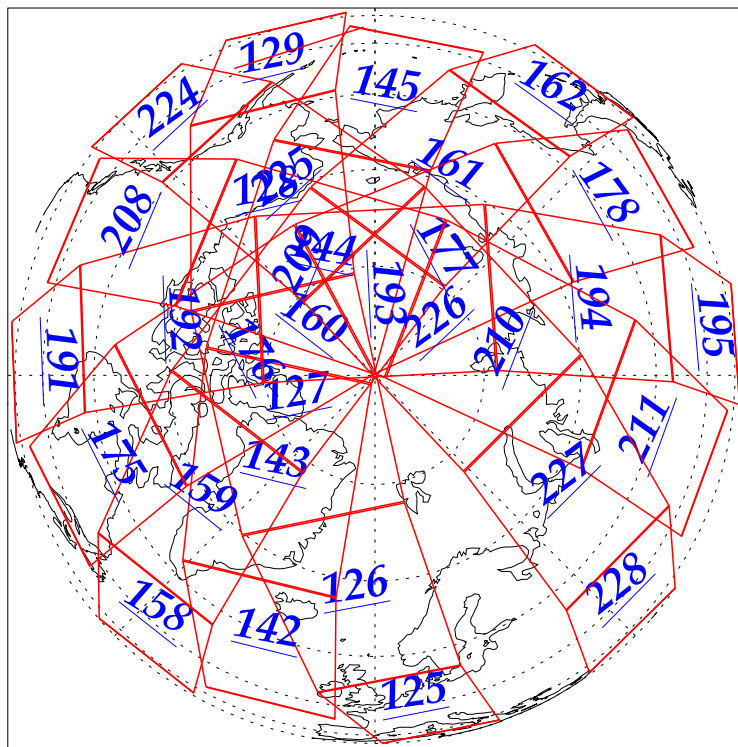

L1B Availability  
AMSU Granules: 240  
HSB Granules: 240  
AIRS Granules: 240

11 Nov 2002  
DoY 315  
Aqua Day 191  
Granules: 1 to 120

Granules: 121 to 240

Legend: AMSU Available, HSB Available, AIRS Available

L1B Availability  
AMSU Granules: 240  
HSB Granules: 240  
AIRS Granules: 240

11 Nov 2002  
DoY 315  
Aqua Day 191

Ascending Granules

Descending Granules

Legend: AMSU Available, HSB Available, AIRS Available

### Northern Hemisphere Granules