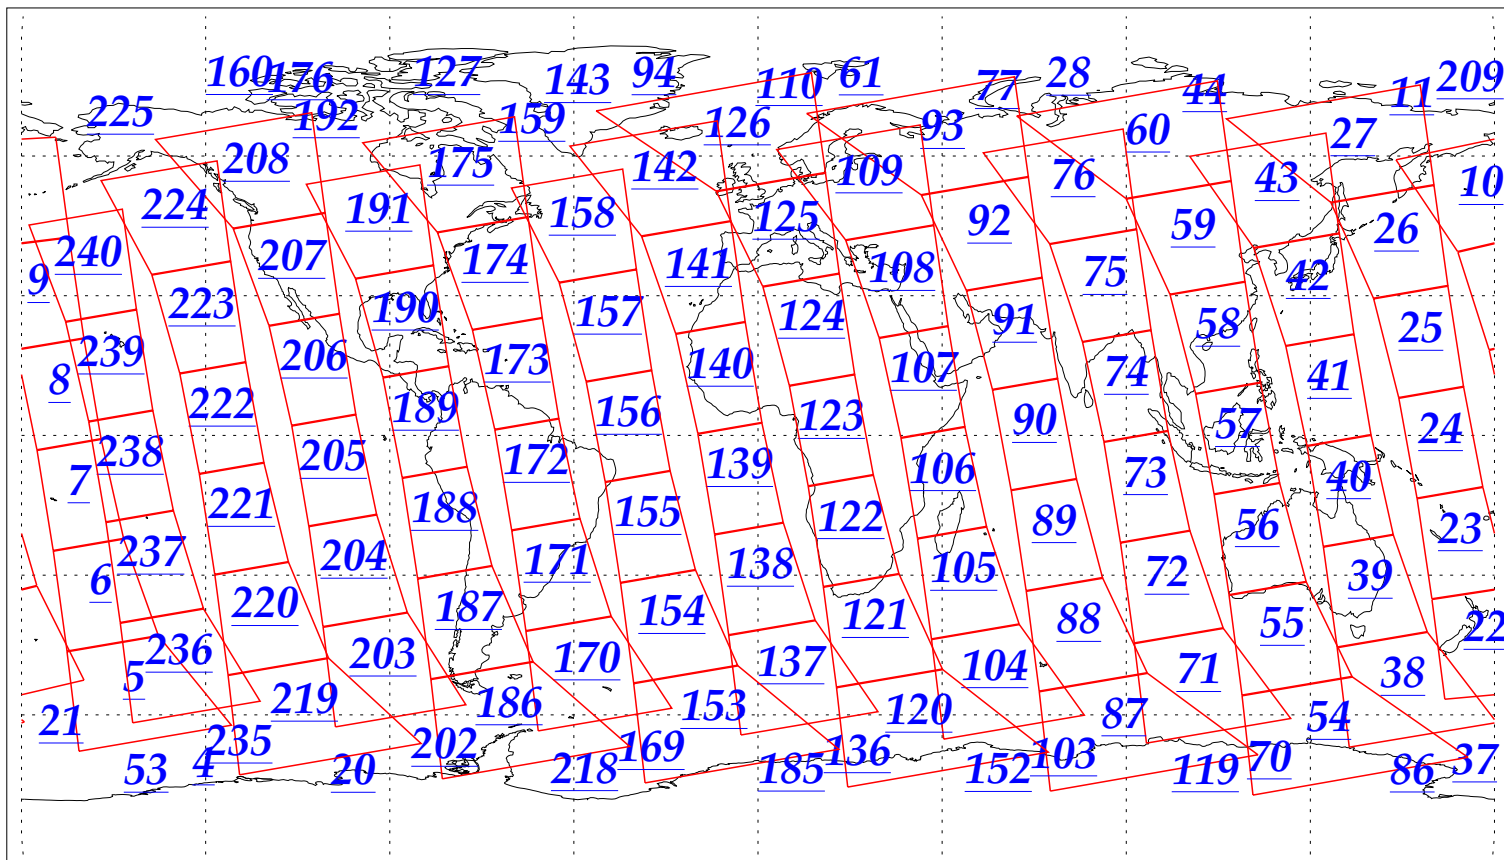

L1B Availability  
AMSU Granules: 240  
HSB Granules: 240  
AIRS Granules: 240

11 Nov 2002  
DoY 315  
Aqua Day 191  
Granules: 1 to 120

Granules: 121 to 240

Legend: AMSU Available, HSB Available, AIRS Available

L1B Availability  
AMSU Granules: 240  
HSB Granules: 240  
AIRS Granules: 240

11 Nov 2002  
DoY 315  
Aqua Day 191

Ascending Granules

Descending Granules

Legend: AMSU Available, HSB Available, AIRS Available