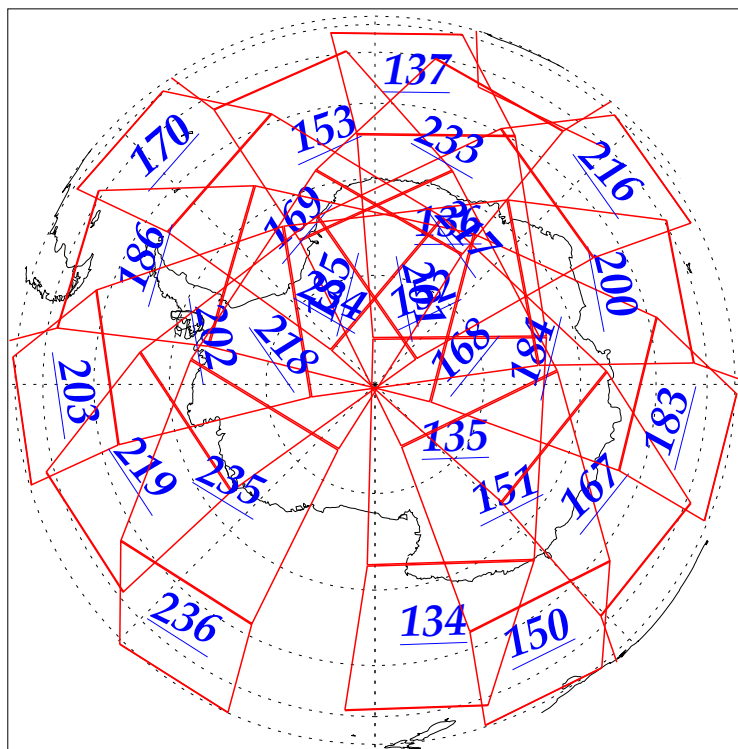

Legend: AMSU Available, HSB Available, AIRS Available