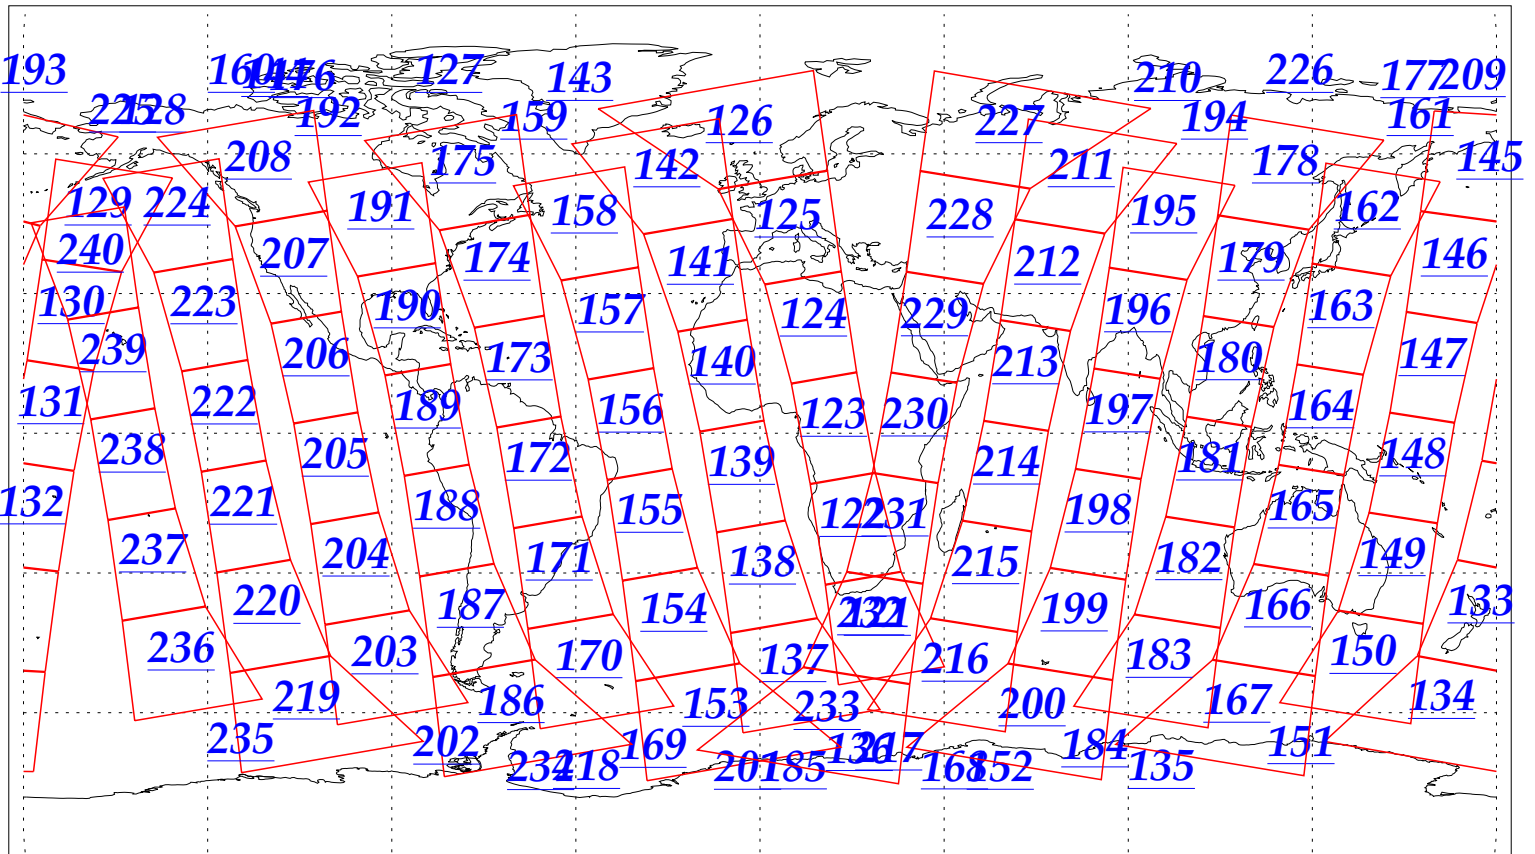

L1B Availability  
AMSU Granules: 240  
HSB Granules: 240  
AIRS Granules: 240

11 Nov 2002  
DoY 315  
Aqua Day 191  
Granules: 1 to 120

Granules: 121 to 240

Legend: AMSU Available, HSB Available, AIRS Available

L1B Availability  
AMSU Granules: 240  
HSB Granules: 240  
AIRS Granules: 240

11 Nov 2002  
DoY 315  
Aqua Day 191

Ascending Granules

Descending Granules

Legend: AMSU Available, HSB Available, AIRS Available