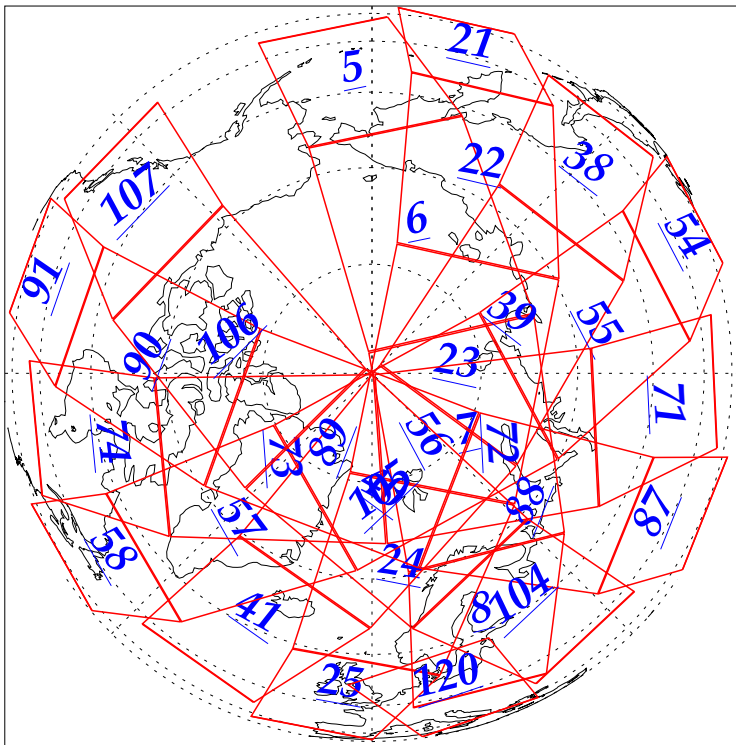

L1B Availability
AMSU Granules: 240
HSB Granules: 240
AIRS Granules: 240

8 Nov 2002
DoY 312
Aqua Day 188
Granules: 1 to 120

Granules: 121 to 240

Legend: AMSU Available, HSB Available, AIRS Available

L1B Availability
AMSU Granules: 240
HSB Granules: 240
AIRS Granules: 240

8 Nov 2002
DoY 312
Aqua Day 188

Ascending Granules

Descending Granules

Legend: AMSU Available, HSB Available, AIRS Available

L1B Availability
 AMSU Granules: 240
 HSB Granules: 240
 AIRS Granules: 240

8 Nov 2002
 DoY 312
 Aqua Day 188

Northern Hemisphere Granules

Southern Hemisphere Granules

Legend: AMSU Available, HSB Available, AIRS Available