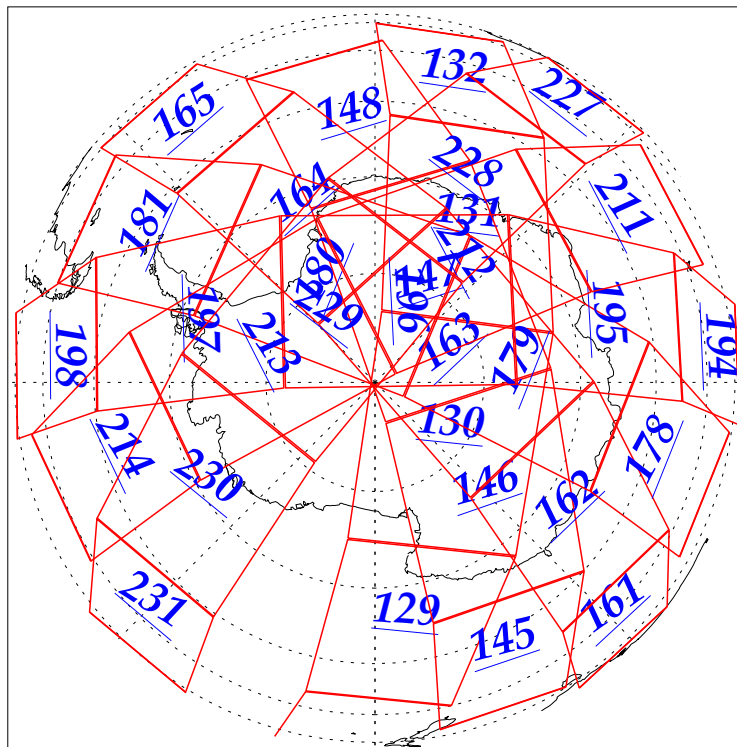

L1B Availability
AMSU Granules: 240
HSB Granules: 240
AIRS Granules: 240

8 Nov 2002
DoY 312
Aqua Day 188
Granules: 1 to 120

Granules: 121 to 240

Legend: AMSU Available, HSB Available, AIRS Available

L1B Availability
AMSU Granules: 240
HSB Granules: 240
AIRS Granules: 240

8 Nov 2002
DoY 312
Aqua Day 188

Ascending Granules

Descending Granules

Legend: AMSU Available, HSB Available, AIRS Available

L1B Availability
 AMSU Granules: 240
 HSB Granules: 240
 AIRS Granules: 240

8 Nov 2002
 DoY 312
 Aqua Day 188

Northern Hemisphere Granules

Southern Hemisphere Granules

Legend: AMSU Available, HSB Available, AIRS Available