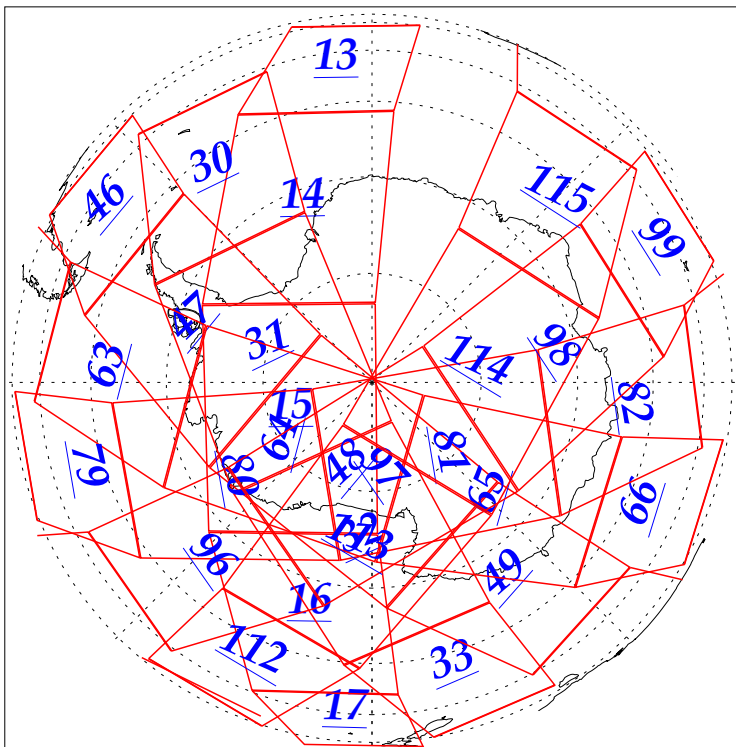

L1B Availability
AMSU Granules: 240
HSB Granules: 240
AIRS Granules: 240

8 Nov 2002
DoY 312
Aqua Day 188
Granules: 1 to 120

Granules: 121 to 240

Legend: AMSU Available, HSB Available, AIRS Available

L1B Availability
AMSU Granules: 240
HSB Granules: 240
AIRS Granules: 240

8 Nov 2002
DoY 312
Aqua Day 188

Ascending Granules

Descending Granules

Legend: AMSU Available, HSB Available, AIRS Available

L1B Availability
 AMSU Granules: 240
 HSB Granules: 240
 AIRS Granules: 240

8 Nov 2002
 DoY 312
 Aqua Day 188

Northern Hemisphere Granules

Southern Hemisphere Granules

Legend: AMSU Available, HSB Available, AIRS Available