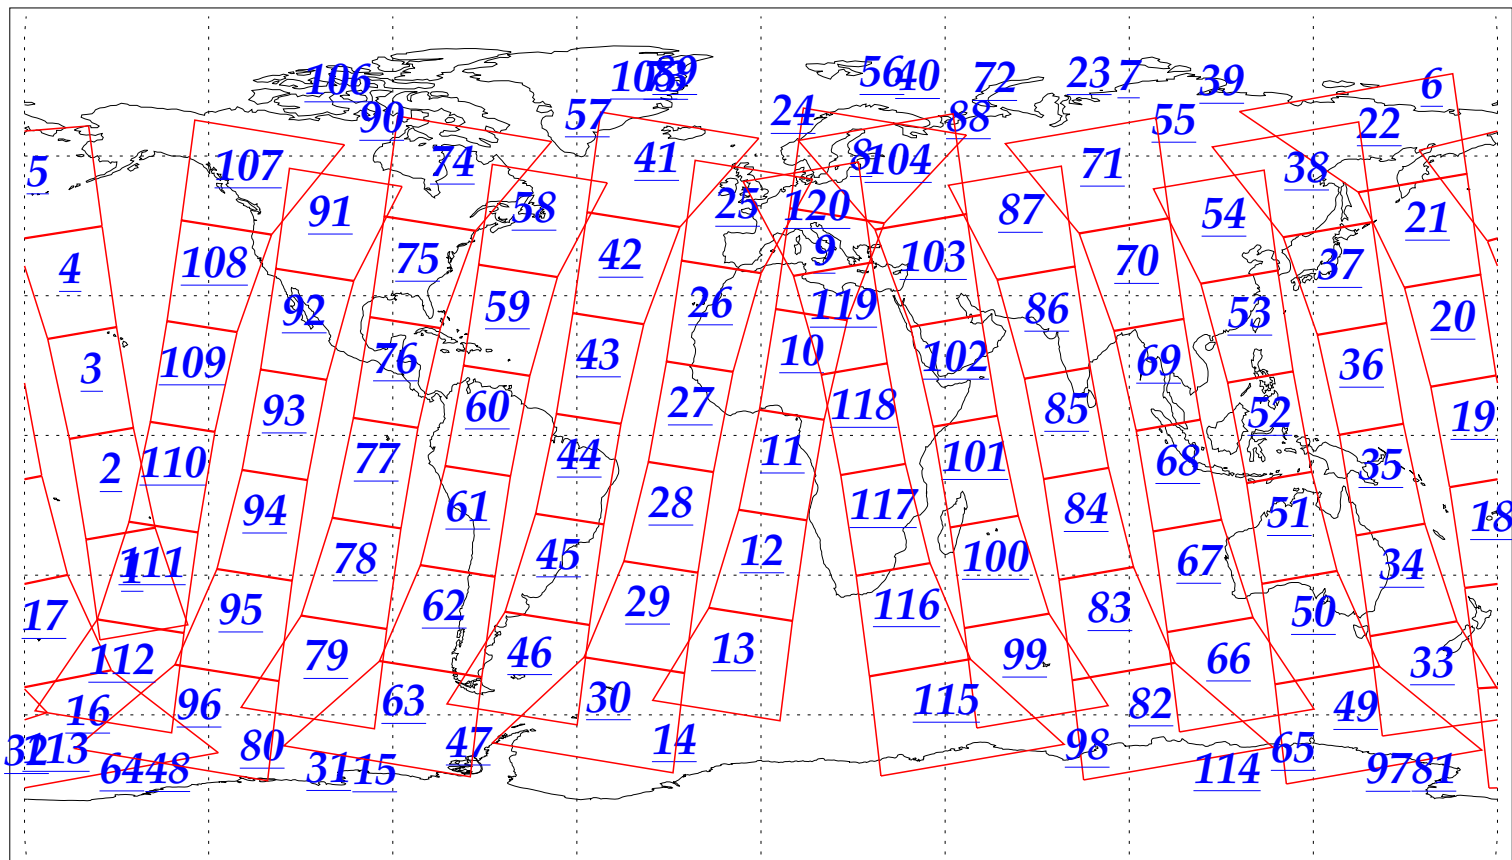

L1B Availability
AMSU Granules: 240
HSB Granules: 240
AIRS Granules: 240

8 Nov 2002
DoY 312
Aqua Day 188
Granules: 1 to 120

Granules: 121 to 240

Legend: AMSU Available, HSB Available, AIRS Available

L1B Availability
AMSU Granules: 240
HSB Granules: 240
AIRS Granules: 240

8 Nov 2002
DoY 312
Aqua Day 188

Ascending Granules

Descending Granules

Legend: AMSU Available, HSB Available, AIRS Available

L1B Availability
 AMSU Granules: 240
 HSB Granules: 240
 AIRS Granules: 240

8 Nov 2002
 DoY 312
 Aqua Day 188

Northern Hemisphere Granules

Southern Hemisphere Granules

Legend: AMSU Available, HSB Available, AIRS Available