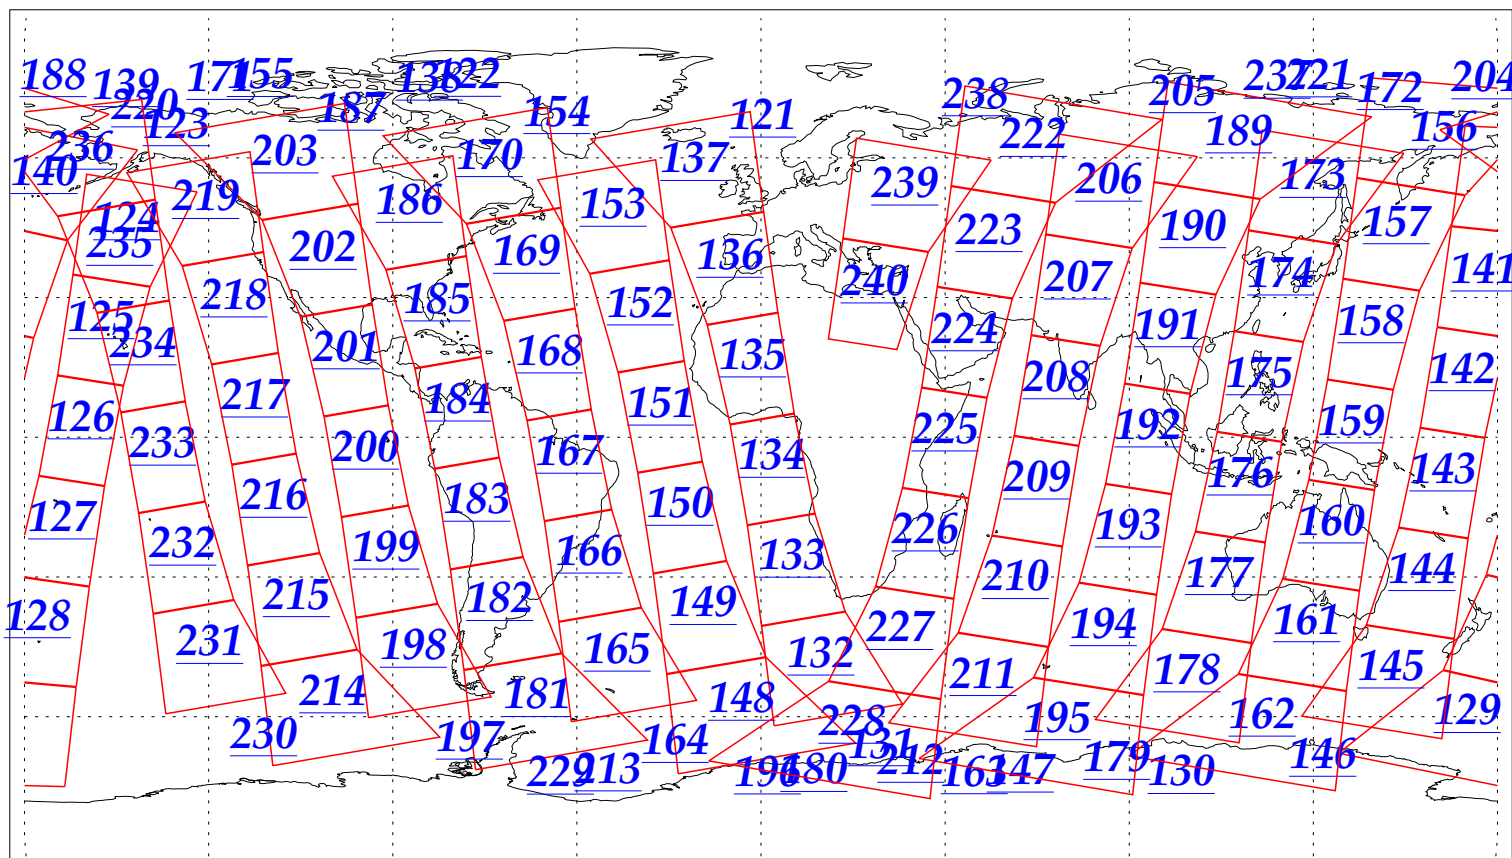

L1B Availability
AMSU Granules: 240
HSB Granules: 240
AIRS Granules: 240

8 Nov 2002
DoY 312
Aqua Day 188
Granules: 1 to 120

Granules: 121 to 240

Legend: AMSU Available, HSB Available, AIRS Available

L1B Availability
AMSU Granules: 240
HSB Granules: 240
AIRS Granules: 240

8 Nov 2002
DoY 312
Aqua Day 188

Ascending Granules

Descending Granules

Legend: AMSU Available, HSB Available, AIRS Available

L1B Availability
 AMSU Granules: 240
 HSB Granules: 240
 AIRS Granules: 240

8 Nov 2002
 DoY 312
 Aqua Day 188