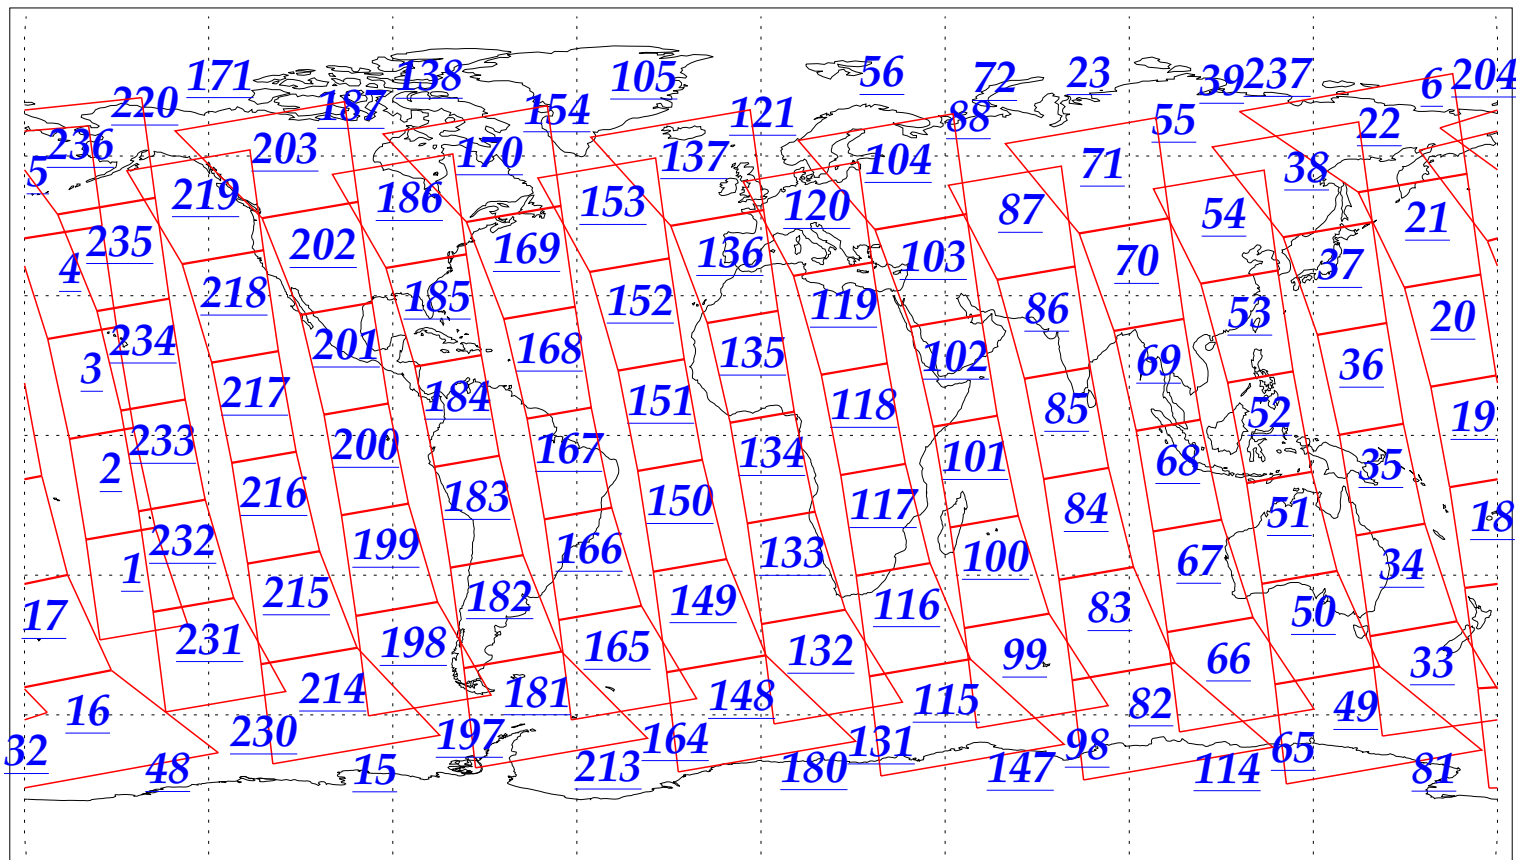

L1B Availability
AMSU Granules: 240
HSB Granules: 240
AIRS Granules: 240

8 Nov 2002
DoY 312
Aqua Day 188
Granules: 1 to 120

Granules: 121 to 240

Legend: AMSU Available, HSB Available, AIRS Available

L1B Availability
AMSU Granules: 240
HSB Granules: 240
AIRS Granules: 240

8 Nov 2002
DoY 312
Aqua Day 188

Ascending Granules

Descending Granules

Legend: AMSU Available, HSB Available, AIRS Available

L1B Availability
 AMSU Granules: 240
 HSB Granules: 240
 AIRS Granules: 240

8 Nov 2002
 DoY 312
 Aqua Day 188

Northern Hemisphere Granules

Southern Hemisphere Granules

Legend: AMSU Available, HSB Available, AIRS Available