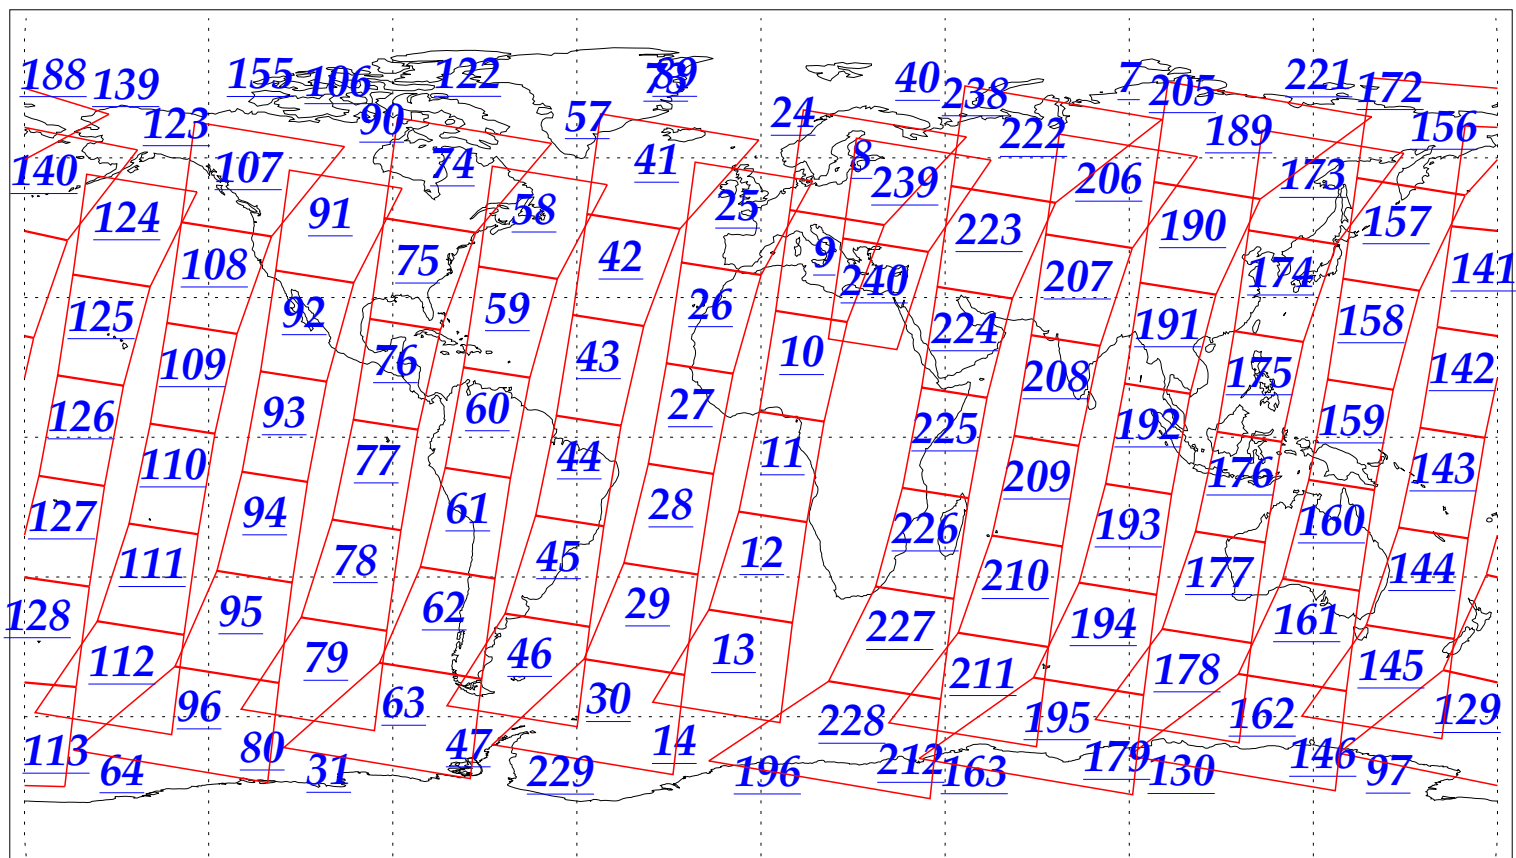

L1B Availability
AMSU Granules: 240
HSB Granules: 240
AIRS Granules: 240

8 Nov 2002
DoY 312
Aqua Day 188
Granules: 1 to 120

Granules: 121 to 240

Legend: AMSU Available, HSB Available, AIRS Available

L1B Availability
AMSU Granules: 240
HSB Granules: 240
AIRS Granules: 240

8 Nov 2002
DoY 312
Aqua Day 188

Ascending Granules

Descending Granules

Legend: AMSU Available, HSB Available, AIRS Available

L1B Availability
 AMSU Granules: 240
 HSB Granules: 240
 AIRS Granules: 240

8 Nov 2002
 DoY 312
 Aqua Day 188