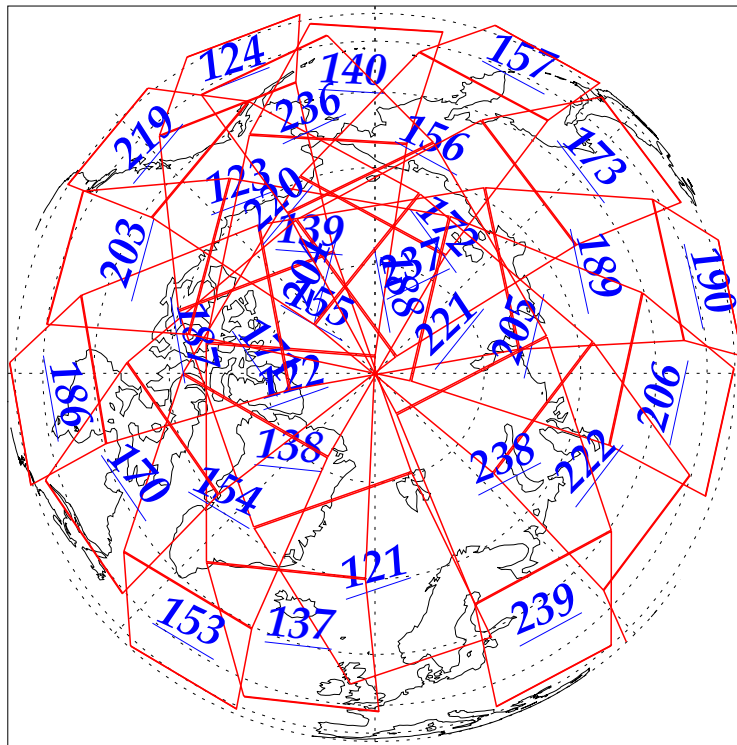

L1B Availability
AMSU Granules: 240
HSB Granules: 240
AIRS Granules: 240

8 Nov 2002
DoY 312
Aqua Day 188
Granules: 1 to 120

Granules: 121 to 240

Legend: AMSU Available, HSB Available, AIRS Available

L1B Availability
AMSU Granules: 240
HSB Granules: 240
AIRS Granules: 240

8 Nov 2002
DoY 312
Aqua Day 188

Ascending Granules

Descending Granules

Legend: AMSU Available, HSB Available, AIRS Available

L1B Availability
 AMSU Granules: 240
 HSB Granules: 240
 AIRS Granules: 240

8 Nov 2002
 DoY 312
 Aqua Day 188

Northern Hemisphere Granules

Southern Hemisphere Granules

Legend: AMSU Available, HSB Available, AIRS Available