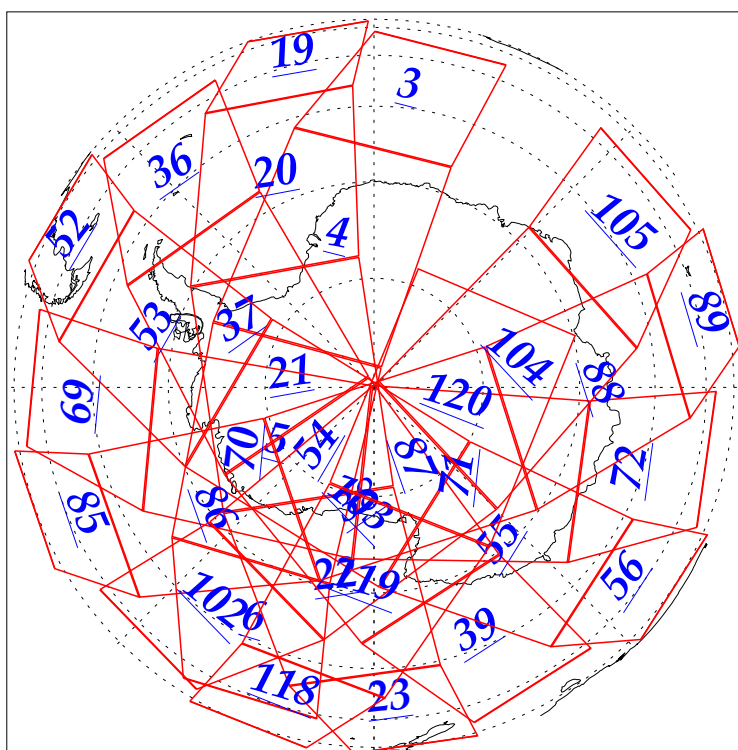

L1B Availability
AMSU Granules: 240
HSB Granules: 240
AIRS Granules: 240

2 Nov 2002
DoY 306
Aqua Day 182
Granules: 1 to 120

Granules: 121 to 240

Legend: AMSU Available, HSB Available, AIRS Available

L1B Availability
AMSU Granules: 240
HSB Granules: 240
AIRS Granules: 240

2 Nov 2002
DoY 306
Aqua Day 182

Ascending Granules

Descending Granules

Legend: AMSU Available, HSB Available, AIRS Available

L1B Availability
AMSU Granules: 240
HSB Granules: 240
AIRS Granules: 240

2 Nov 2002
DoY 306
Aqua Day 182

Northern Hemisphere Granules

Southern Hemisphere Granules

Legend: AMSU Available, HSB Available, **AIRS Available**