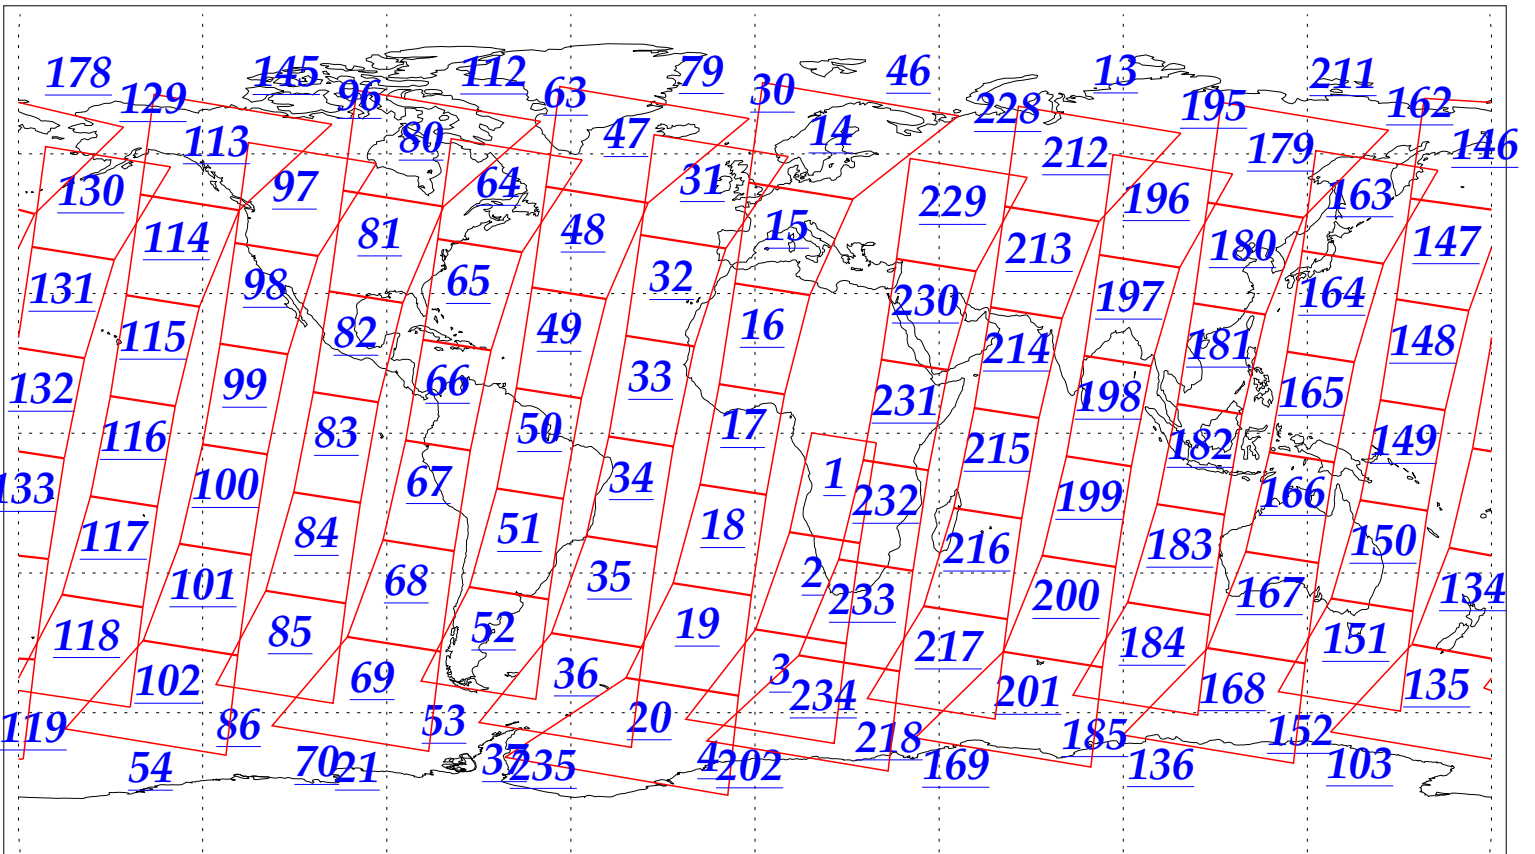

L1B Availability
AMSU Granules: 240
HSB Granules: 240
AIRS Granules: 240

2 Nov 2002
DoY 306
Aqua Day 182
Granules: 1 to 120

Granules: 121 to 240

Legend: AMSU Available, HSB Available, AIRS Available

L1B Availability
AMSU Granules: 240
HSB Granules: 240
AIRS Granules: 240

2 Nov 2002
DoY 306
Aqua Day 182

Ascending Granules

Descending Granules

Legend: AMSU Available, HSB Available, AIRS Available

L1B Availability
AMSU Granules: 240
HSB Granules: 240
AIRS Granules: 240

2 Nov 2002
DoY 306
Aqua Day 182

Northern Hemisphere Granules

Southern Hemisphere Granules

Legend: AMSU Available, HSB Available, **AIRS Available**