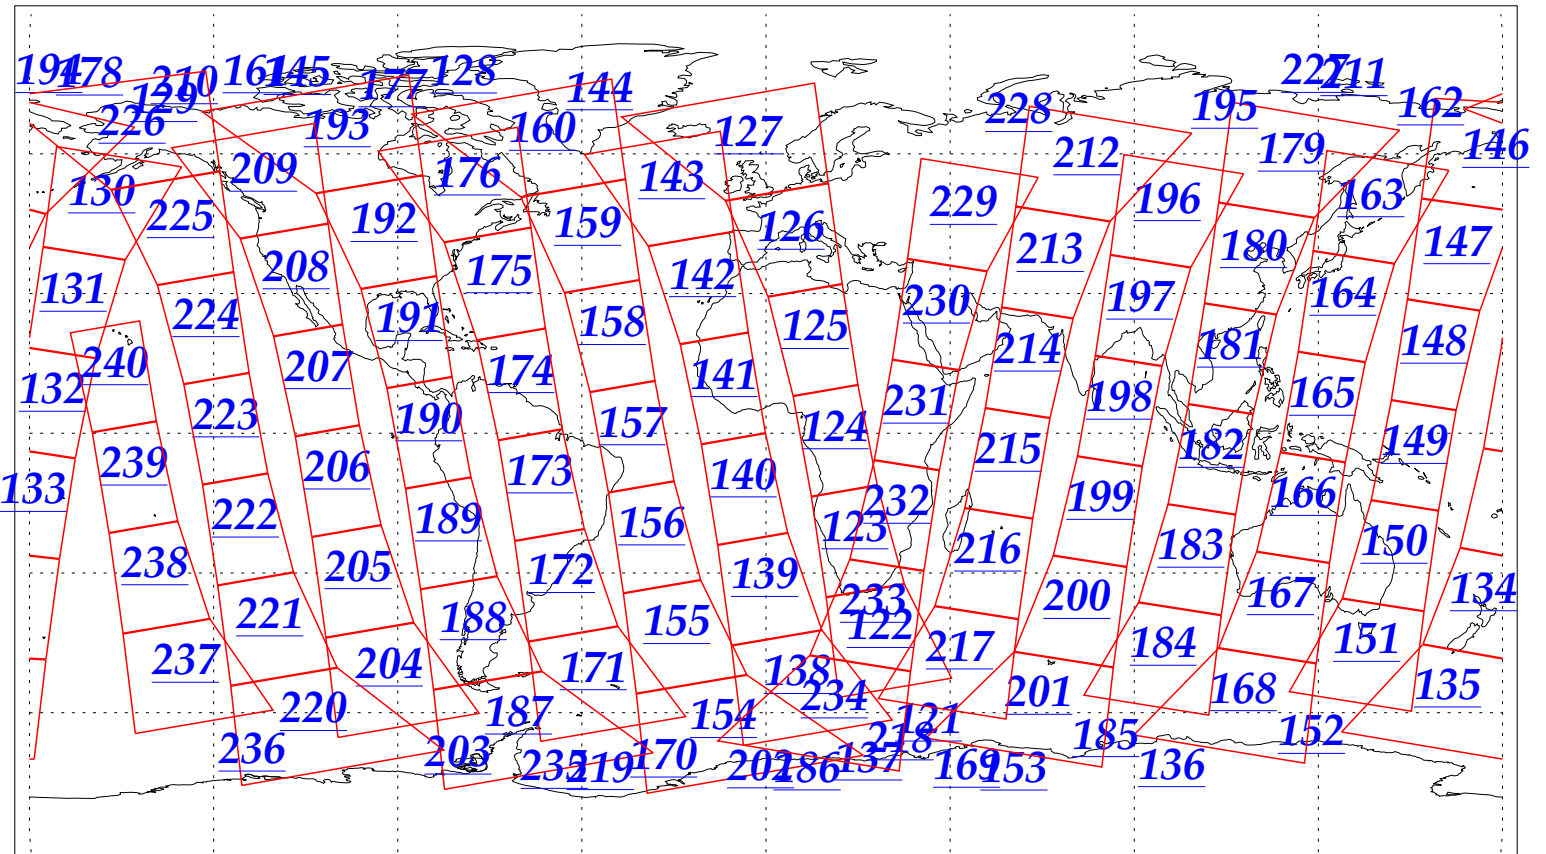

L1B Availability
AMSU Granules: 240
HSB Granules: 240
AIRS Granules: 240

2 Nov 2002
DoY 306
Aqua Day 182
Granules: 1 to 120

Granules: 121 to 240

Legend: AMSU Available, HSB Available, AIRS Available

L1B Availability
AMSU Granules: 240
HSB Granules: 240
AIRS Granules: 240

2 Nov 2002
DoY 306
Aqua Day 182

Ascending Granules

Descending Granules

Legend: AMSU Available, HSB Available, AIRS Available

L1B Availability
AMSU Granules: 240
HSB Granules: 240
AIRS Granules: 240

2 Nov 2002
DoY 306
Aqua Day 182

Northern Hemisphere Granules

Southern Hemisphere Granules

Legend: AMSU Available, HSB Available, **AIRS Available**