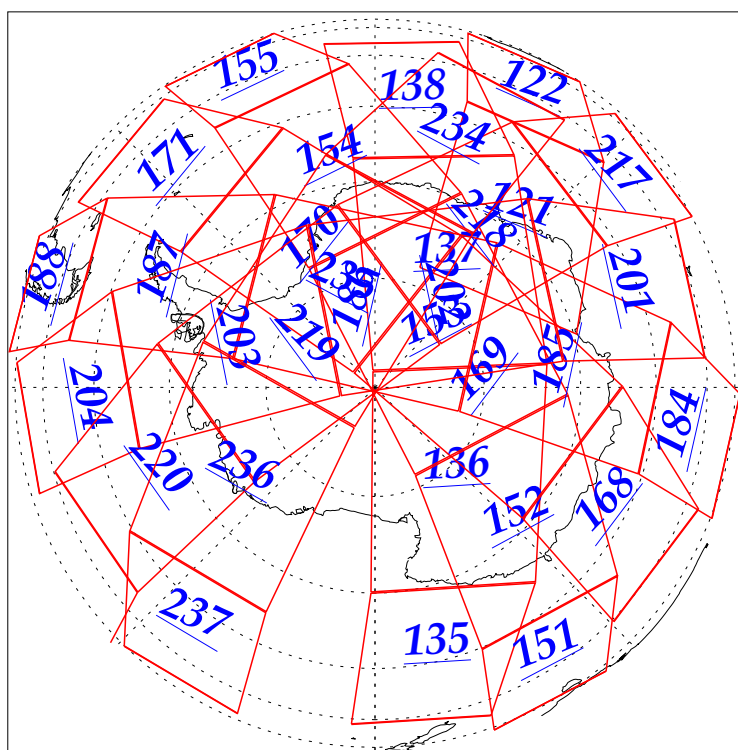

L1B Availability
AMSU Granules: 240
HSB Granules: 240
AIRS Granules: 240

2 Nov 2002
DoY 306
Aqua Day 182
Granules: 1 to 120

Granules: 121 to 240

Legend: AMSU Available, HSB Available, AIRS Available

L1B Availability
AMSU Granules: 240
HSB Granules: 240
AIRS Granules: 240

2 Nov 2002
DoY 306
Aqua Day 182

Ascending Granules

Descending Granules

Legend: AMSU Available, HSB Available, AIRS Available

L1B Availability
AMSU Granules: 240
HSB Granules: 240
AIRS Granules: 240

2 Nov 2002
DoY 306
Aqua Day 182

Northern Hemisphere Granules

Southern Hemisphere Granules

Legend: AMSU Available, HSB Available, **AIRS Available**