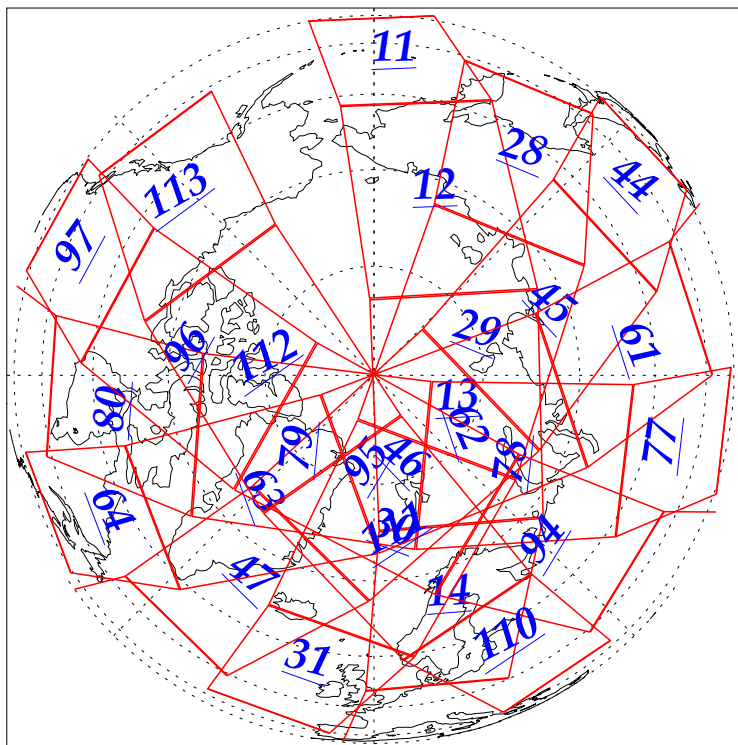

L1B Availability
AMSU Granules: 240
HSB Granules: 240
AIRS Granules: 240

2 Nov 2002
DoY 306
Aqua Day 182
Granules: 1 to 120

Granules: 121 to 240

Legend: AMSU Available, HSB Available, AIRS Available

L1B Availability
AMSU Granules: 240
HSB Granules: 240
AIRS Granules: 240

2 Nov 2002
DoY 306
Aqua Day 182

Ascending Granules

Descending Granules

Legend: AMSU Available, HSB Available, AIRS Available

L1B Availability
AMSU Granules: 240
HSB Granules: 240
AIRS Granules: 240

2 Nov 2002
DoY 306
Aqua Day 182

Northern Hemisphere Granules

Southern Hemisphere Granules

Legend: AMSU Available, HSB Available, **AIRS Available**