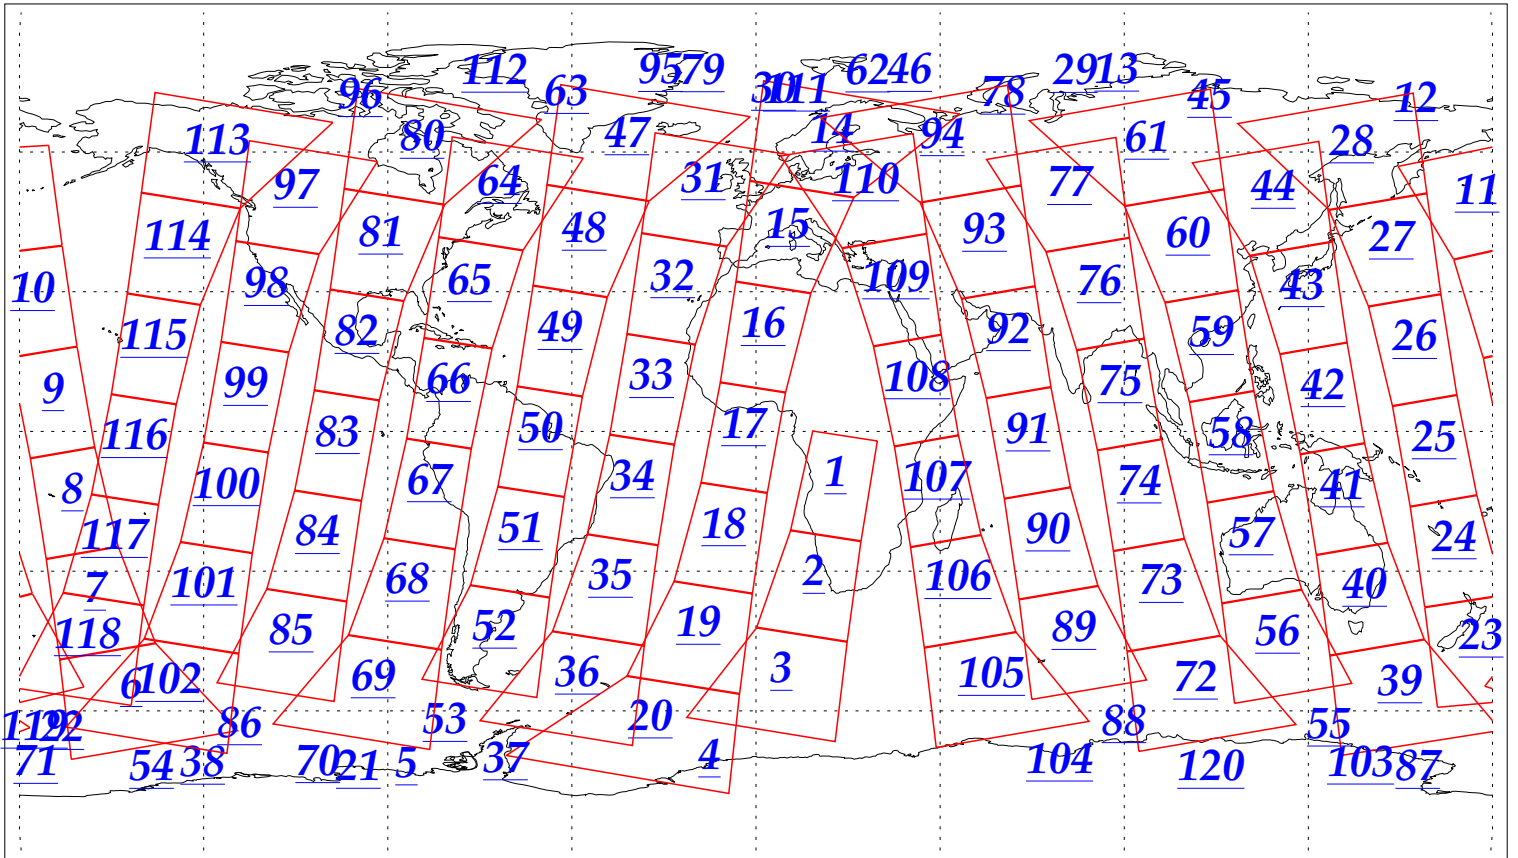

L1B Availability
AMSU Granules: 240
HSB Granules: 240
AIRS Granules: 240

2 Nov 2002
DoY 306
Aqua Day 182
Granules: 1 to 120

Granules: 121 to 240

Legend: AMSU Available, HSB Available, AIRS Available

L1B Availability
AMSU Granules: 240
HSB Granules: 240
AIRS Granules: 240

2 Nov 2002
DoY 306
Aqua Day 182

Ascending Granules

Descending Granules

Legend: AMSU Available, HSB Available, AIRS Available

L1B Availability
AMSU Granules: 240
HSB Granules: 240
AIRS Granules: 240

2 Nov 2002
DoY 306
Aqua Day 182

Northern Hemisphere Granules

Southern Hemisphere Granules

Legend: AMSU Available, HSB Available, **AIRS Available**