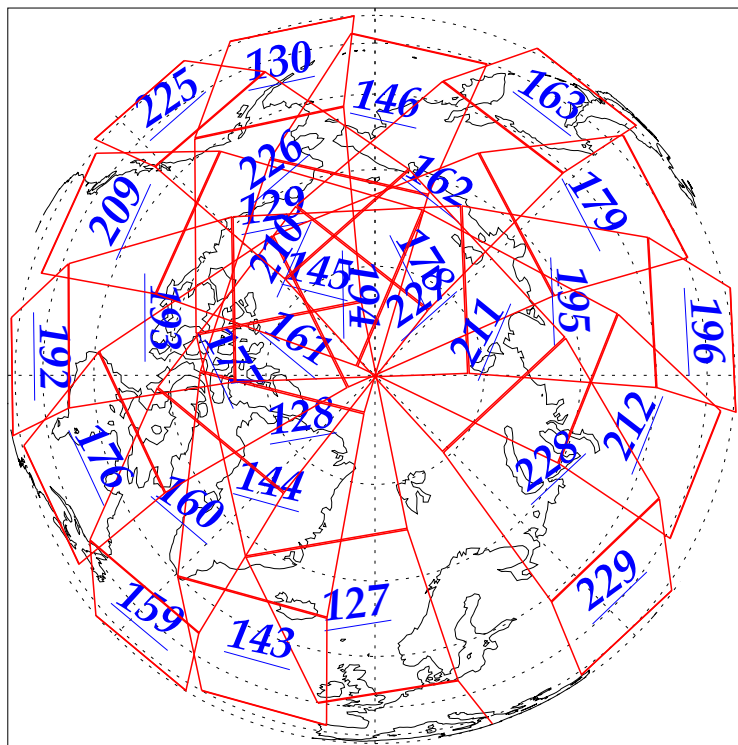

L1B Availability
AMSU Granules: 240
HSB Granules: 240
AIRS Granules: 240

2 Nov 2002
DoY 306
Aqua Day 182
Granules: 1 to 120

Granules: 121 to 240

Legend: AMSU Available, HSB Available, AIRS Available

L1B Availability
AMSU Granules: 240
HSB Granules: 240
AIRS Granules: 240

2 Nov 2002
DoY 306
Aqua Day 182

Ascending Granules

Descending Granules

Legend: AMSU Available, HSB Available, AIRS Available

L1B Availability
AMSU Granules: 240
HSB Granules: 240
AIRS Granules: 240

2 Nov 2002
DoY 306
Aqua Day 182

Northern Hemisphere Granules

Southern Hemisphere Granules

Legend: AMSU Available, HSB Available, **AIRS Available**