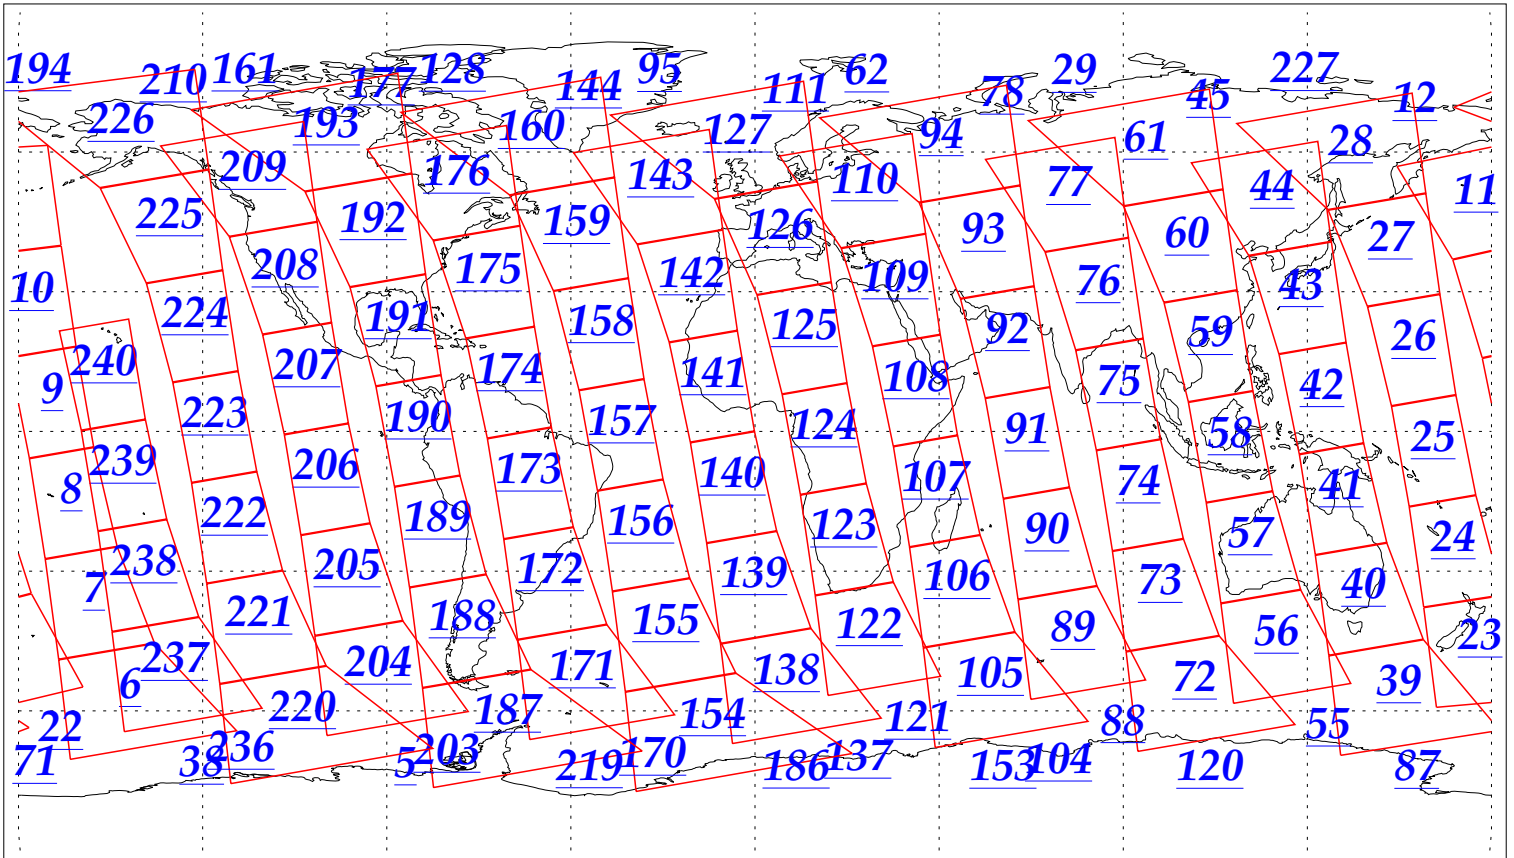

L1B Availability
AMSU Granules: 240
HSB Granules: 240
AIRS Granules: 240

2 Nov 2002
DoY 306
Aqua Day 182
Granules: 1 to 120

Granules: 121 to 240

Legend: AMSU Available, HSB Available, AIRS Available

L1B Availability
AMSU Granules: 240
HSB Granules: 240
AIRS Granules: 240

2 Nov 2002
DoY 306
Aqua Day 182

Ascending Granules

Descending Granules

Legend: AMSU Available, HSB Available, AIRS Available

L1B Availability
AMSU Granules: 240
HSB Granules: 240
AIRS Granules: 240

2 Nov 2002
DoY 306
Aqua Day 182

Northern Hemisphere Granules

Southern Hemisphere Granules

Legend: AMSU Available, HSB Available, **AIRS Available**