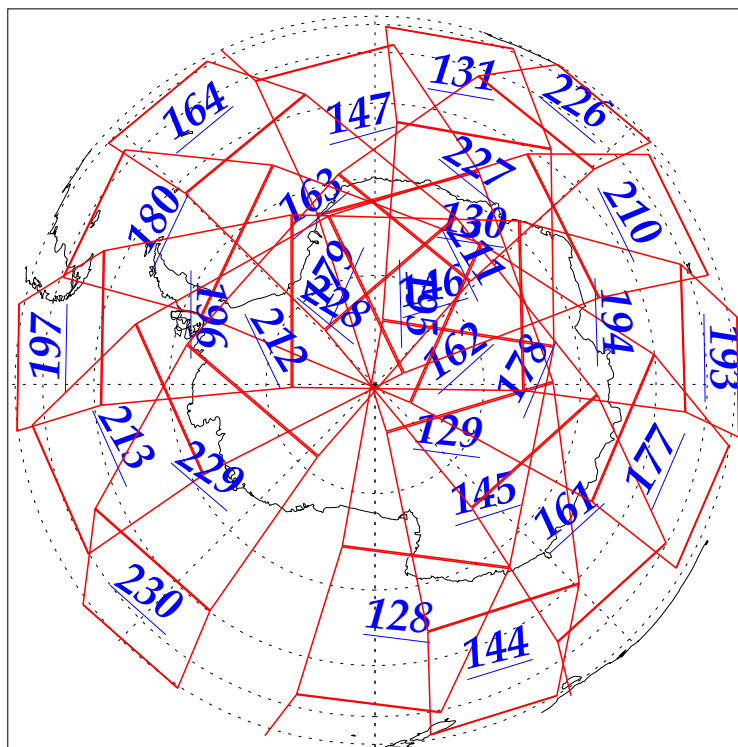

L1B Availability  
AMSU Granules: 240  
HSB Granules: 240  
AIRS Granules: 240

1 Nov 2002  
DoY 305  
Aqua Day 181  
Granules: 1 to 120

Granules: 121 to 240

Legend: AMSU Available, HSB Available, AIRS Available

L1B Availability  
 AMSU Granules: 240  
 HSB Granules: 240  
 AIRS Granules: 240

1 Nov 2002  
 DoY 305  
 Aqua Day 181

Ascending Granules

Descending Granules

Legend: AMSU Available, HSB Available, AIRS Available

L1B Availability  
 AMSU Granules: 240  
 HSB Granules: 240  
 AIRS Granules: 240

1 Nov 2002  
 DoY 305  
 Aqua Day 181

Northern Hemisphere Granules

Southern Hemisphere Granules

Legend: AMSU Available, HSB Available, AIRS Available