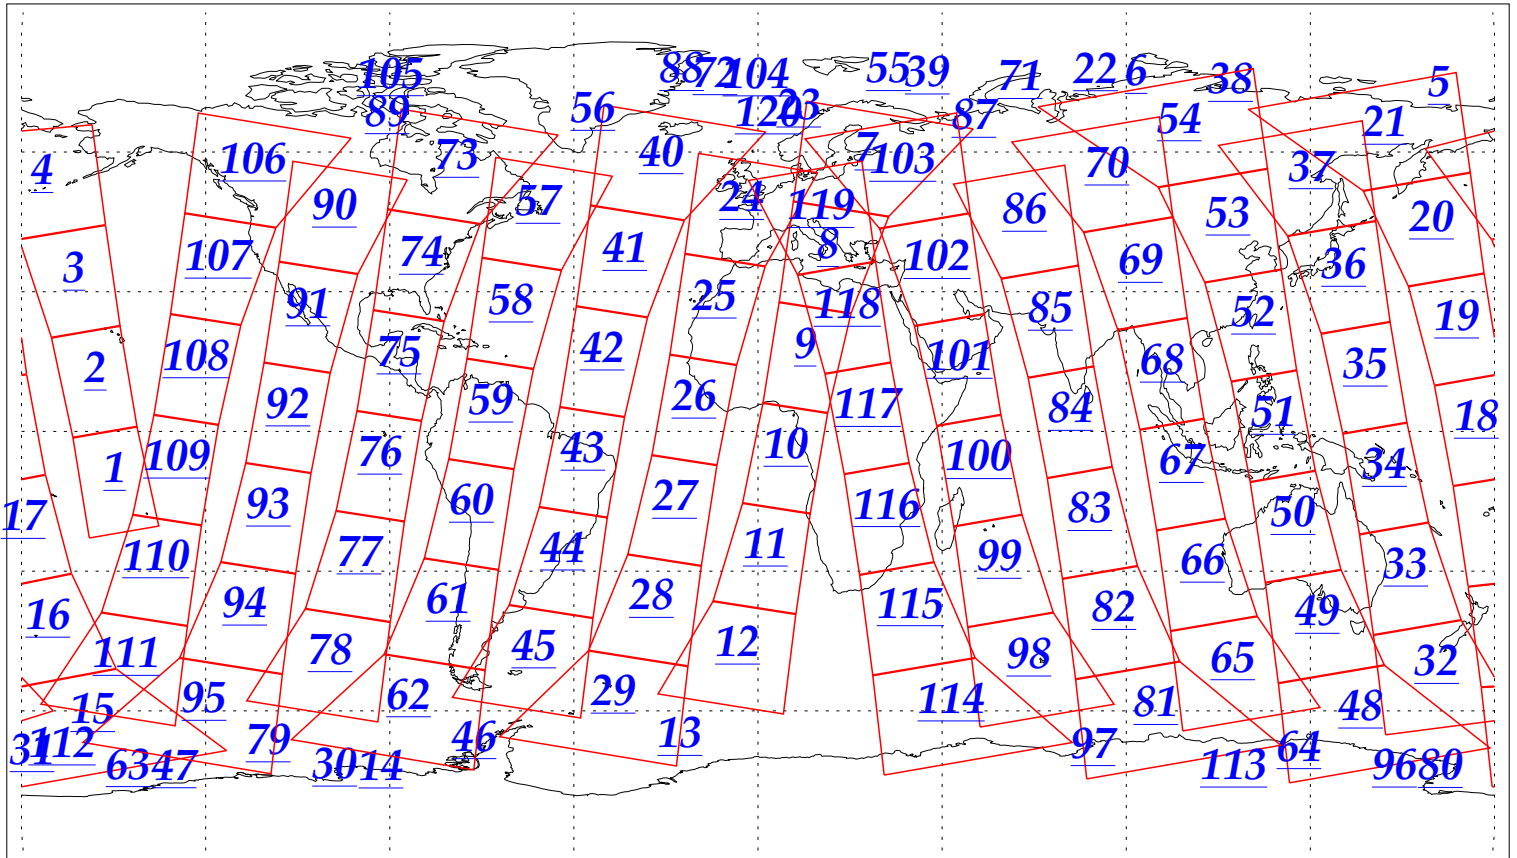

L1B Availability  
AMSU Granules: 240  
HSB Granules: 240  
AIRS Granules: 240

1 Nov 2002  
DoY 305  
Aqua Day 181  
Granules: 1 to 120

Granules: 121 to 240

Legend: AMSU Available, HSB Available, AIRS Available

L1B Availability  
 AMSU Granules: 240  
 HSB Granules: 240  
 AIRS Granules: 240

1 Nov 2002  
 DoY 305  
 Aqua Day 181

Ascending Granules

Descending Granules

Legend: AMSU Available, HSB Available, AIRS Available

L1B Availability  
 AMSU Granules: 240  
 HSB Granules: 240  
 AIRS Granules: 240

1 Nov 2002  
 DoY 305  
 Aqua Day 181

Northern Hemisphere Granules

Southern Hemisphere Granules

Legend: AMSU Available, HSB Available, AIRS Available