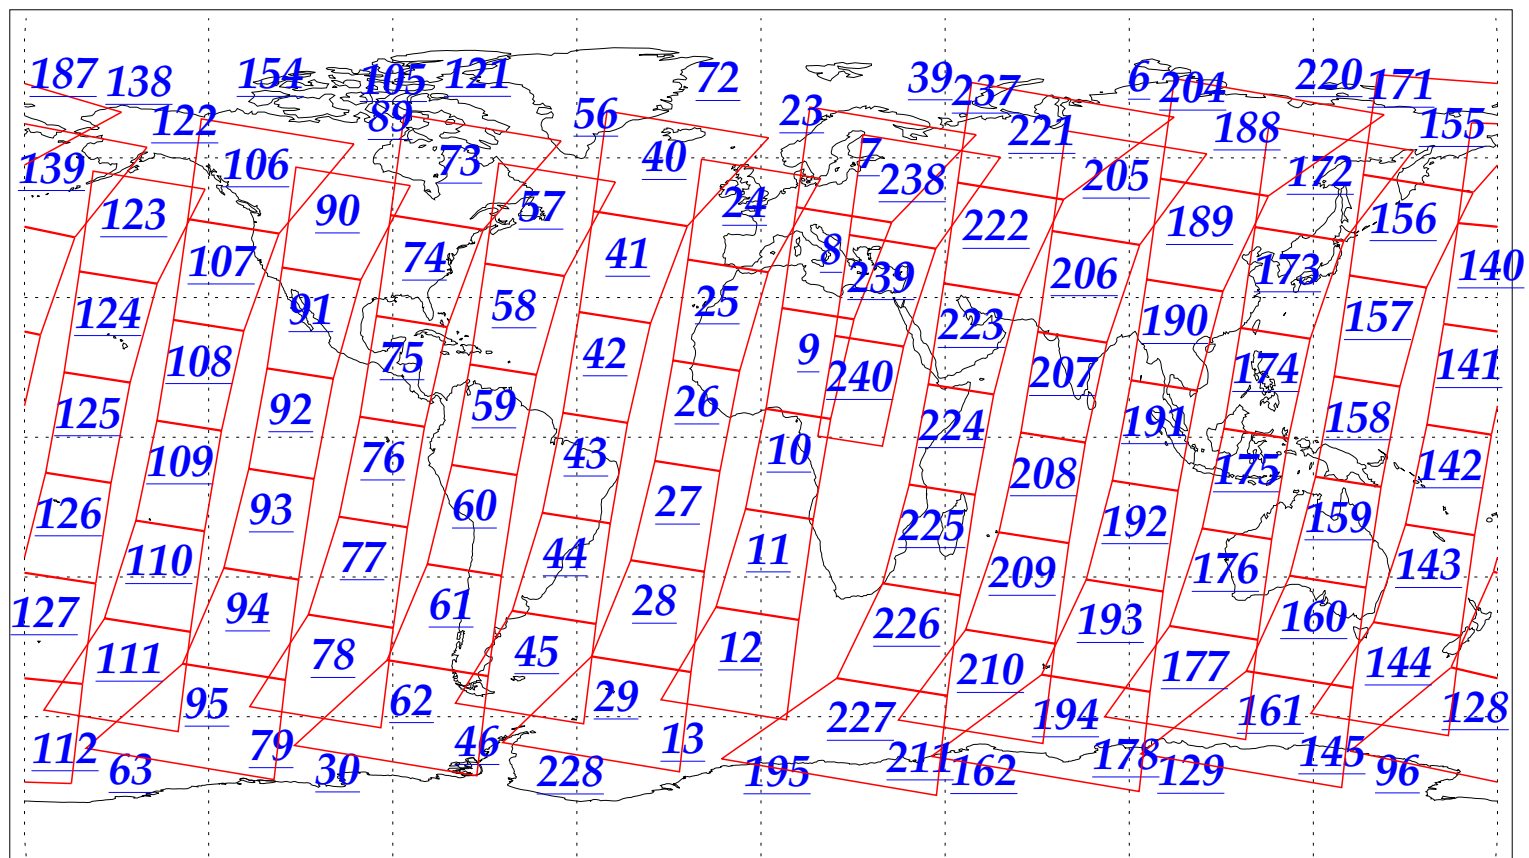

L1B Availability  
AMSU Granules: 240  
HSB Granules: 240  
AIRS Granules: 240

1 Nov 2002  
DoY 305  
Aqua Day 181  
Granules: 1 to 120

Granules: 121 to 240

Legend: AMSU Available, HSB Available, AIRS Available

L1B Availability  
 AMSU Granules: 240  
 HSB Granules: 240  
 AIRS Granules: 240

1 Nov 2002  
 DoY 305  
 Aqua Day 181

Ascending Granules

Descending Granules

Legend: AMSU Available, HSB Available, AIRS Available

L1B Availability  
 AMSU Granules: 240  
 HSB Granules: 240  
 AIRS Granules: 240

1 Nov 2002  
 DoY 305  
 Aqua Day 181

Northern Hemisphere Granules

Southern Hemisphere Granules

Legend: AMSU Available, HSB Available, AIRS Available