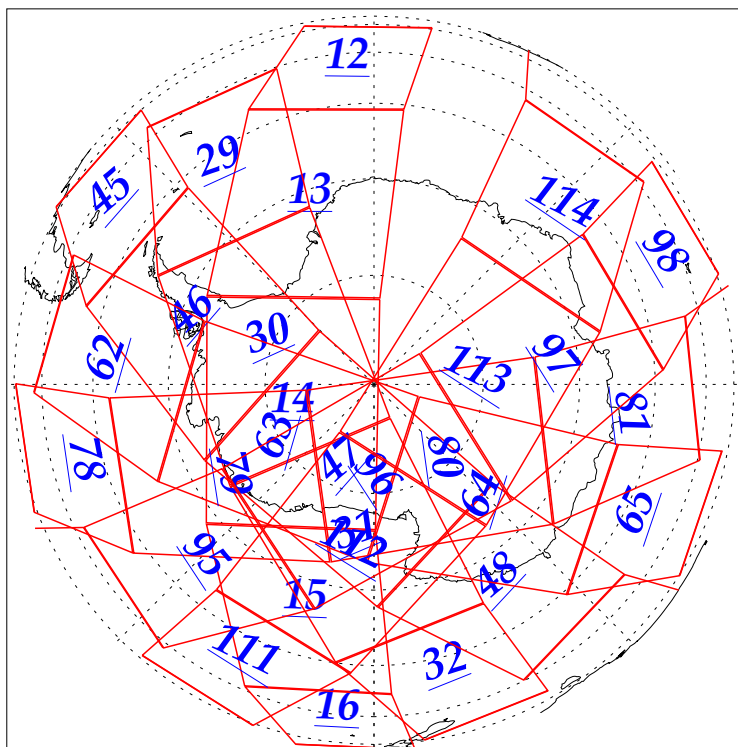

L1B Availability  
AMSU Granules: 240  
HSB Granules: 240  
AIRS Granules: 240

1 Nov 2002  
DoY 305  
Aqua Day 181  
Granules: 1 to 120

Granules: 121 to 240

Legend: AMSU Available, HSB Available, AIRS Available

L1B Availability  
 AMSU Granules: 240  
 HSB Granules: 240  
 AIRS Granules: 240

1 Nov 2002  
 DoY 305  
 Aqua Day 181

Ascending Granules

Descending Granules

Legend: AMSU Available, HSB Available, AIRS Available

L1B Availability  
 AMSU Granules: 240  
 HSB Granules: 240  
 AIRS Granules: 240

1 Nov 2002  
 DoY 305  
 Aqua Day 181

Northern Hemisphere Granules

Southern Hemisphere Granules

Legend: AMSU Available, HSB Available, AIRS Available