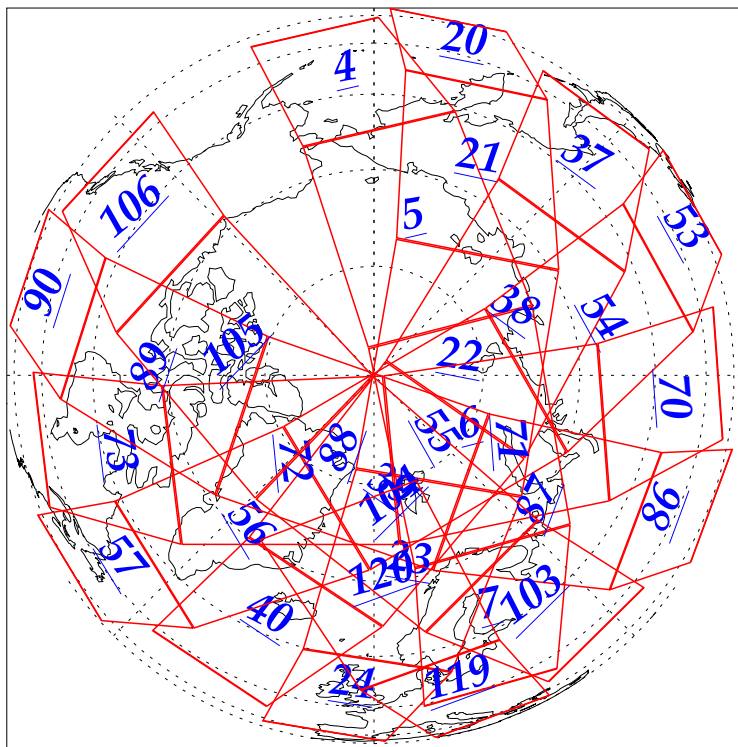

L1B Availability  
AMSU Granules: 240  
HSB Granules: 240  
AIRS Granules: 240

1 Nov 2002  
DoY 305  
Aqua Day 181  
Granules: 1 to 120

Granules: 121 to 240

Legend: AMSU Available, HSB Available, AIRS Available

L1B Availability  
 AMSU Granules: 240  
 HSB Granules: 240  
 AIRS Granules: 240

1 Nov 2002  
 DoY 305  
 Aqua Day 181

Ascending Granules

Descending Granules

Legend: AMSU Available, HSB Available, AIRS Available

L1B Availability  
 AMSU Granules: 240  
 HSB Granules: 240  
 AIRS Granules: 240

1 Nov 2002  
 DoY 305  
 Aqua Day 181

Northern Hemisphere Granules

Southern Hemisphere Granules

Legend: AMSU Available, HSB Available, AIRS Available