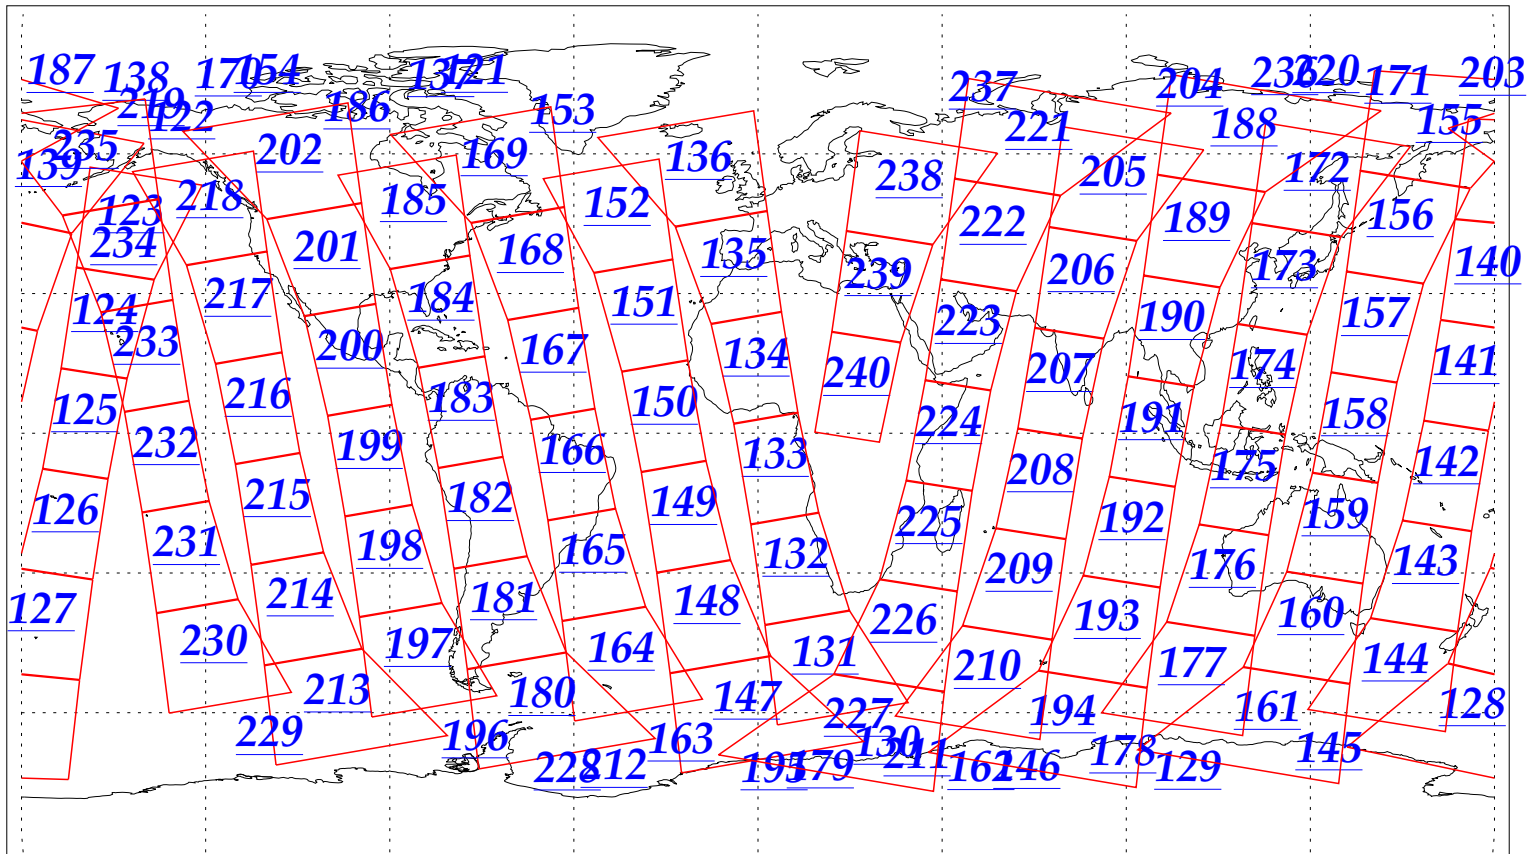

L1B Availability  
AMSU Granules: 240  
HSB Granules: 240  
AIRS Granules: 240

1 Nov 2002  
DoY 305  
Aqua Day 181  
Granules: 1 to 120

Granules: 121 to 240

Legend: AMSU Available, HSB Available, AIRS Available

L1B Availability  
 AMSU Granules: 240  
 HSB Granules: 240  
 AIRS Granules: 240

1 Nov 2002  
 DoY 305  
 Aqua Day 181

Ascending Granules

Descending Granules

Legend: AMSU Available, HSB Available, AIRS Available

L1B Availability  
 AMSU Granules: 240  
 HSB Granules: 240  
 AIRS Granules: 240

1 Nov 2002  
 DoY 305  
 Aqua Day 181

Northern Hemisphere Granules

Southern Hemisphere Granules

Legend: AMSU Available, HSB Available, AIRS Available