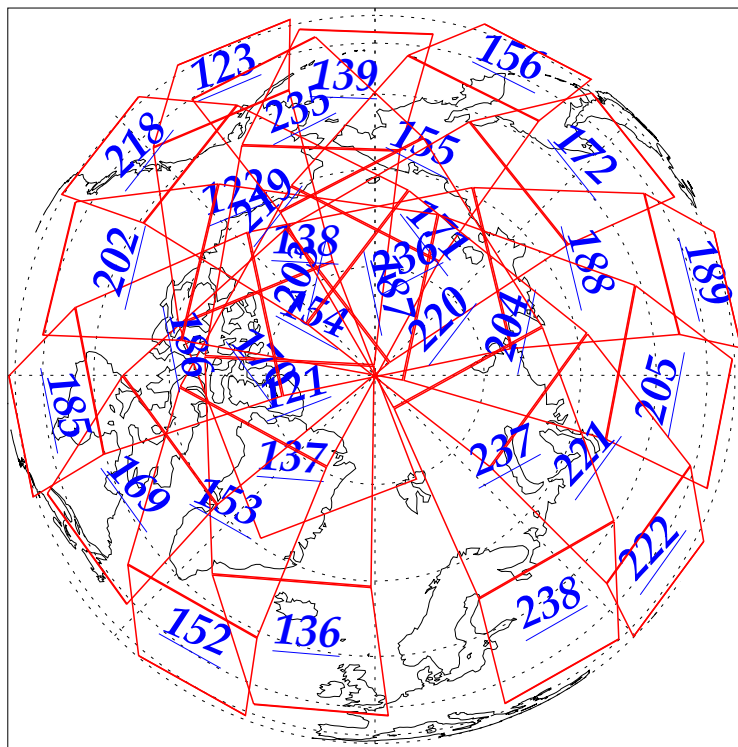

L1B Availability  
AMSU Granules: 240  
HSB Granules: 240  
AIRS Granules: 240

1 Nov 2002  
DoY 305  
Aqua Day 181  
Granules: 1 to 120

Granules: 121 to 240

Legend: AMSU Available, HSB Available, AIRS Available

L1B Availability  
 AMSU Granules: 240  
 HSB Granules: 240  
 AIRS Granules: 240

1 Nov 2002  
 DoY 305  
 Aqua Day 181

Ascending Granules

Descending Granules

Legend: AMSU Available, HSB Available, AIRS Available

L1B Availability  
 AMSU Granules: 240  
 HSB Granules: 240  
 AIRS Granules: 240

1 Nov 2002  
 DoY 305  
 Aqua Day 181

Northern Hemisphere Granules

Southern Hemisphere Granules

Legend: AMSU Available, HSB Available, AIRS Available