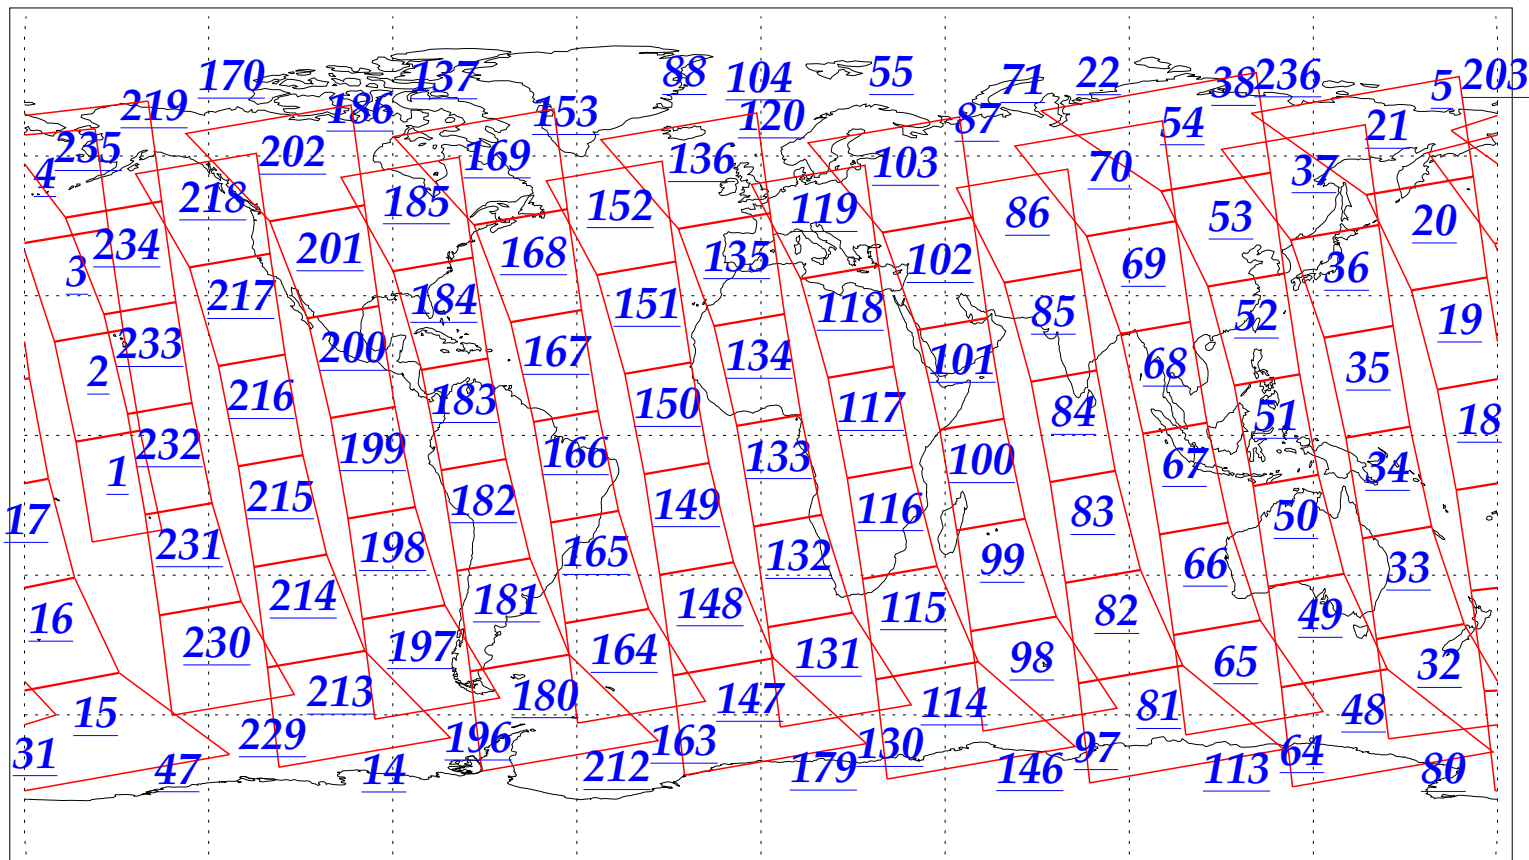

L1B Availability  
AMSU Granules: 240  
HSB Granules: 240  
AIRS Granules: 240

1 Nov 2002  
DoY 305  
Aqua Day 181  
Granules: 1 to 120

Granules: 121 to 240

Legend: AMSU Available, HSB Available, AIRS Available

L1B Availability  
 AMSU Granules: 240  
 HSB Granules: 240  
 AIRS Granules: 240

1 Nov 2002  
 DoY 305  
 Aqua Day 181

Ascending Granules

Descending Granules

Legend: AMSU Available, HSB Available, AIRS Available

L1B Availability  
 AMSU Granules: 240  
 HSB Granules: 240  
 AIRS Granules: 240

1 Nov 2002  
 DoY 305  
 Aqua Day 181

Northern Hemisphere Granules

Southern Hemisphere Granules

Legend: AMSU Available, HSB Available, AIRS Available