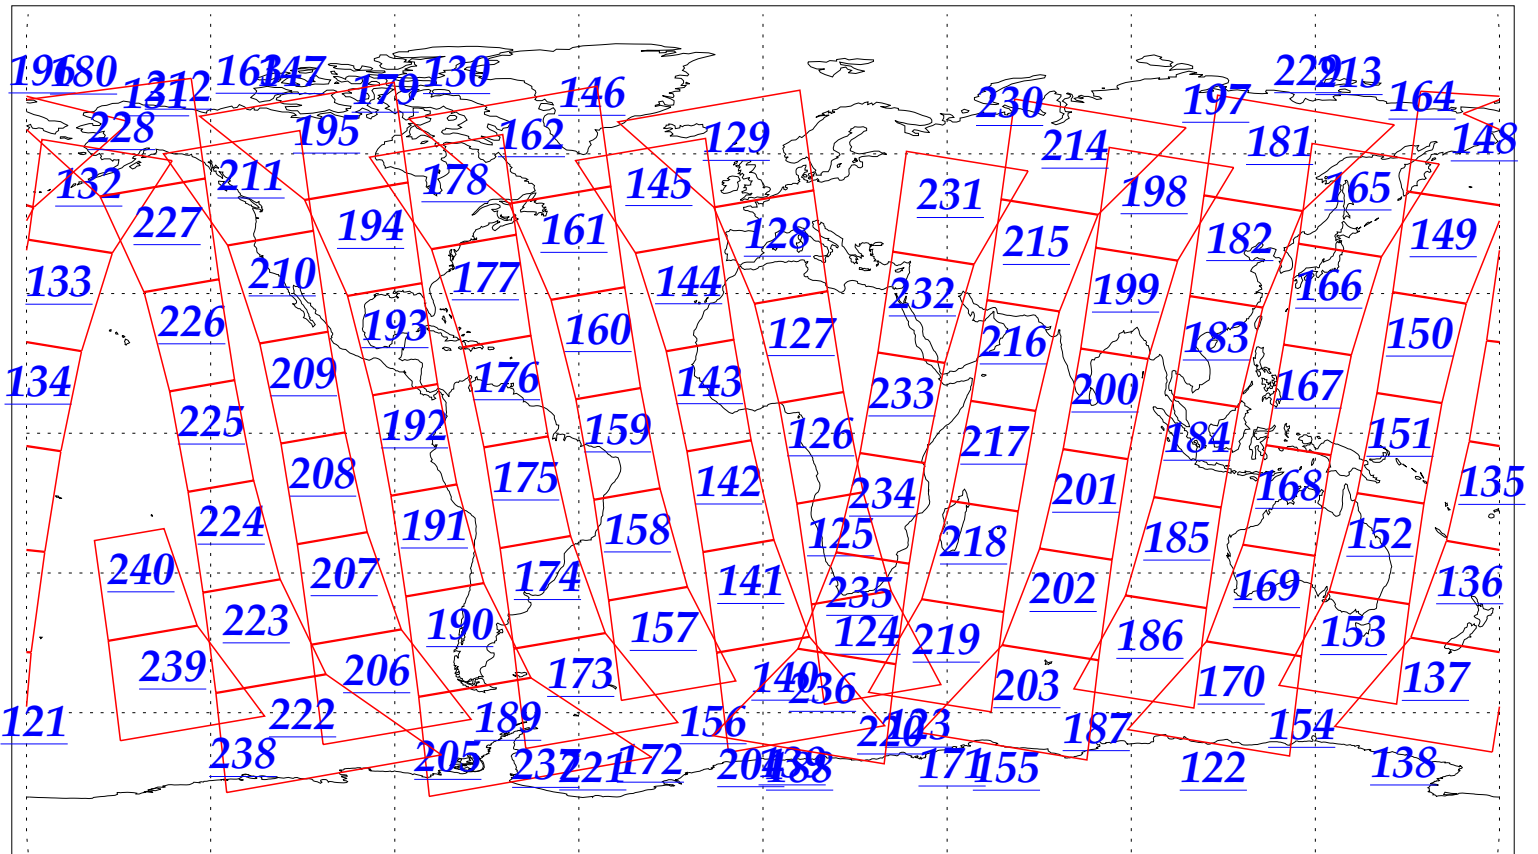

L1B Availability
AMSU Granules: 240
HSB Granules: 240
AIRS Granules: 240

31 Oct 2002
DoY 304
Aqua Day 180
Granules: 1 to 120

Granules: 121 to 240

Legend: AMSU Available, HSB Available, AIRS Available

L1B Availability
AMSU Granules: 240
HSB Granules: 240
AIRS Granules: 240

31 Oct 2002
DoY 304
Aqua Day 180

Ascending Granules

Descending Granules

Legend: AMSU Available, HSB Available, AIRS Available

L1B Availability
 AMSU Granules: 240
 HSB Granules: 240
 AIRS Granules: 240

31 Oct 2002
 DoY 304
 Aqua Day 180