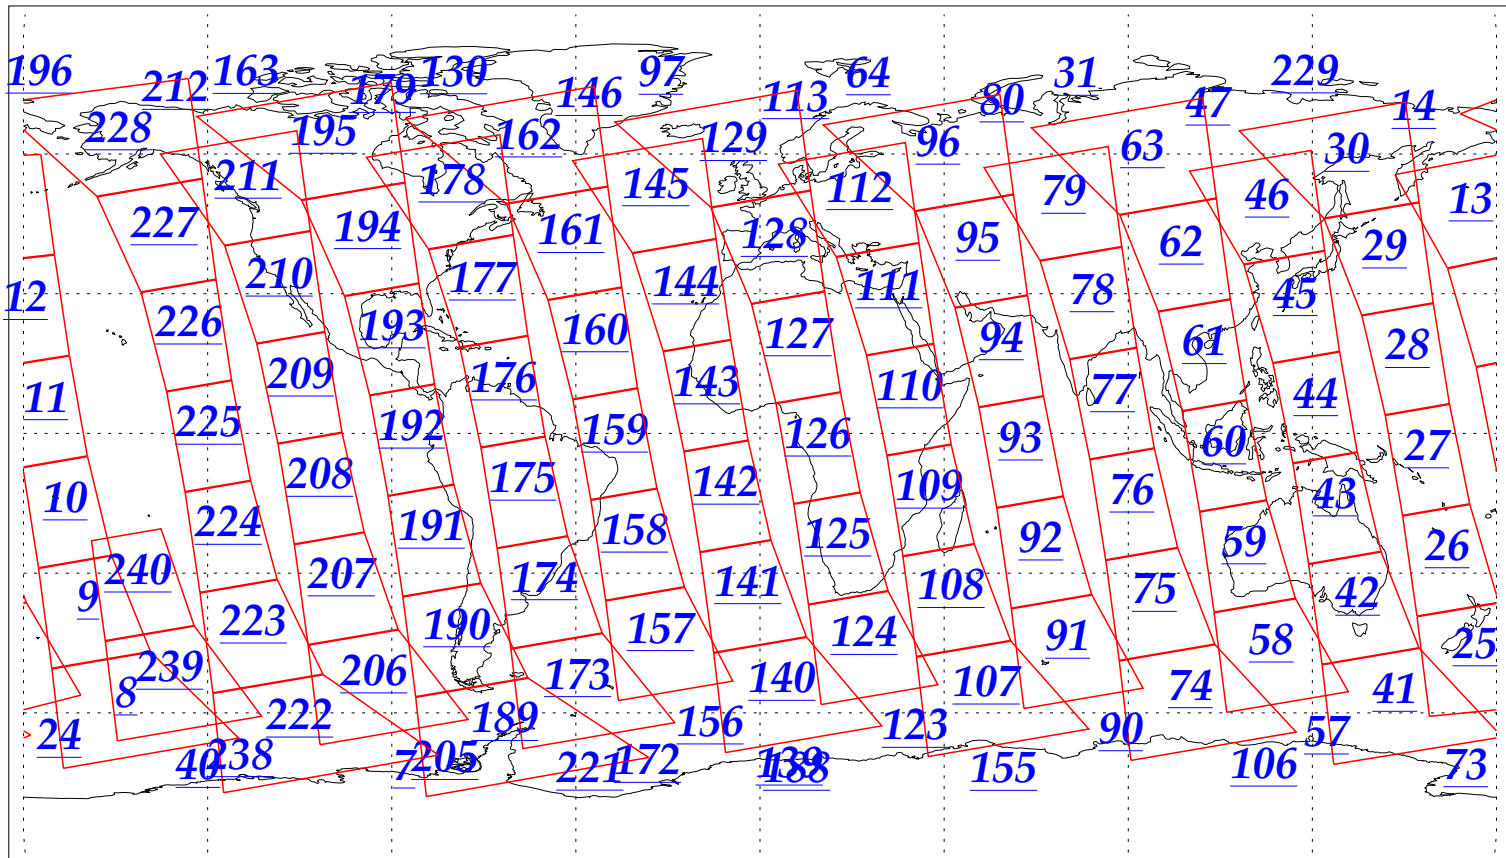

L1B Availability
AMSU Granules: 240
HSB Granules: 240
AIRS Granules: 240

31 Oct 2002
DoY 304
Aqua Day 180
Granules: 1 to 120

Granules: 121 to 240

Legend: AMSU Available, HSB Available, AIRS Available

L1B Availability
AMSU Granules: 240
HSB Granules: 240
AIRS Granules: 240

31 Oct 2002
DoY 304
Aqua Day 180

Ascending Granules

Descending Granules

Legend: AMSU Available, HSB Available, AIRS Available

L1B Availability
 AMSU Granules: 240
 HSB Granules: 240
 AIRS Granules: 240

31 Oct 2002
 DoY 304
 Aqua Day 180

Northern Hemisphere Granules

Southern Hemisphere Granules

Legend: AMSU Available, HSB Available, AIRS Available