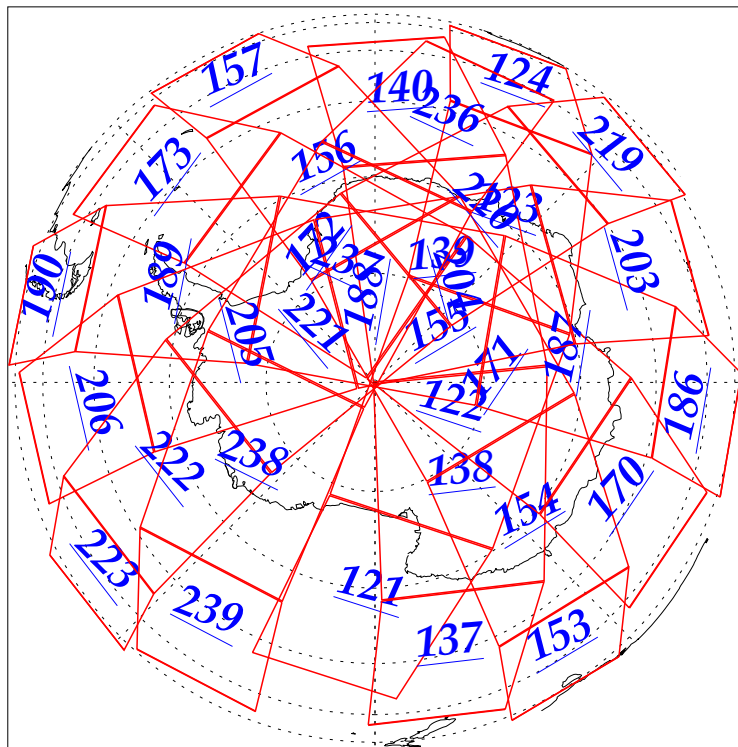

L1B Availability
AMSU Granules: 240
HSB Granules: 240
AIRS Granules: 240

31 Oct 2002
DoY 304
Aqua Day 180
Granules: 1 to 120

Granules: 121 to 240

Legend: AMSU Available, HSB Available, AIRS Available

L1B Availability
AMSU Granules: 240
HSB Granules: 240
AIRS Granules: 240

31 Oct 2002
DoY 304
Aqua Day 180

Ascending Granules

Descending Granules

Legend: AMSU Available, HSB Available, AIRS Available

L1B Availability
 AMSU Granules: 240
 HSB Granules: 240
 AIRS Granules: 240

31 Oct 2002
 DoY 304
 Aqua Day 180

Northern Hemisphere Granules

Southern Hemisphere Granules

Legend: AMSU Available, HSB Available, AIRS Available