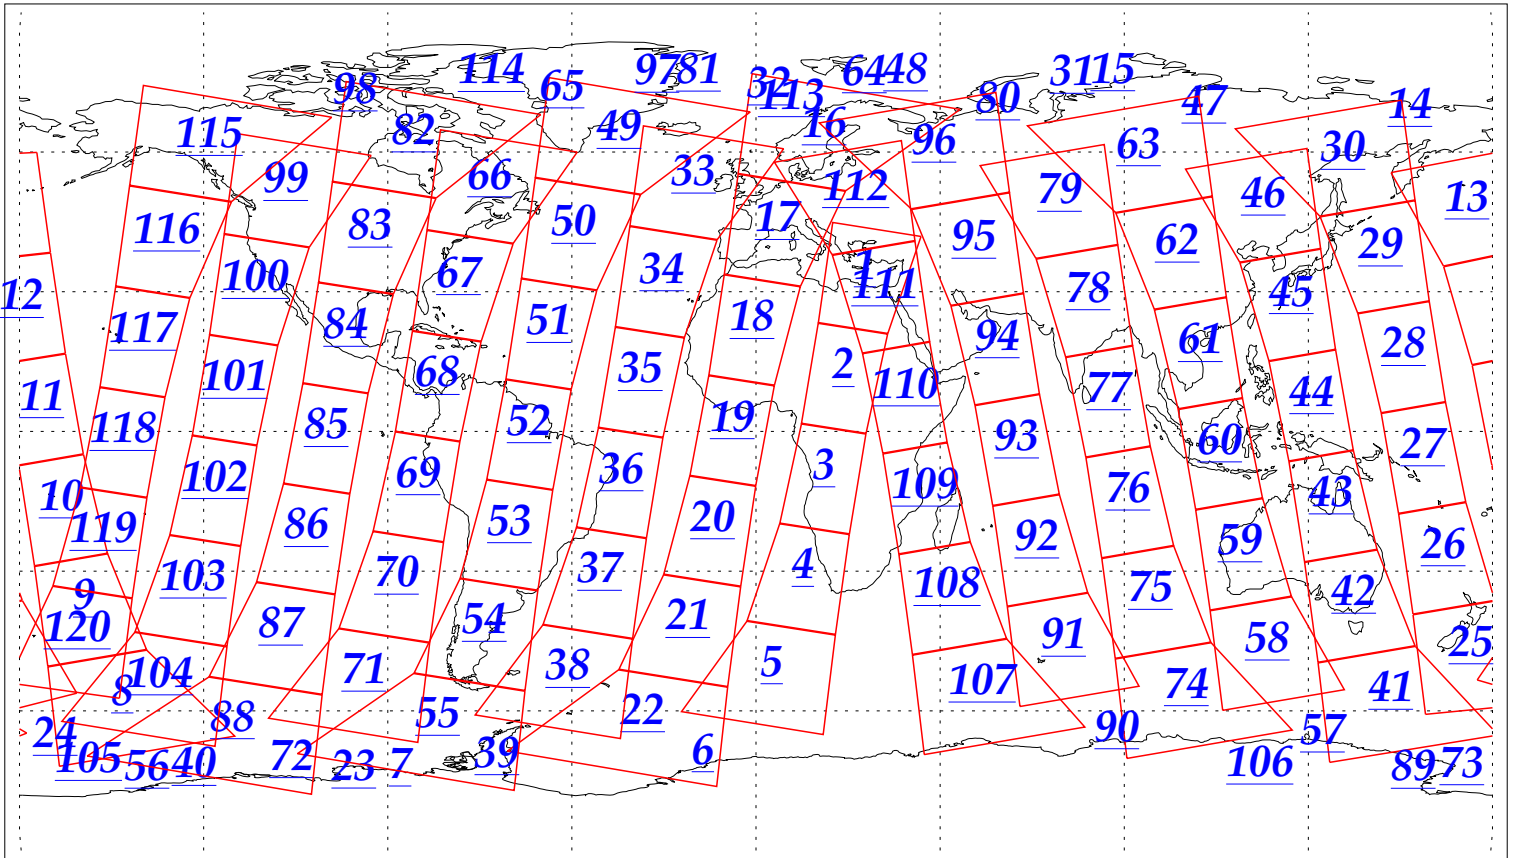

L1B Availability
AMSU Granules: 240
HSB Granules: 240
AIRS Granules: 240

31 Oct 2002
DoY 304
Aqua Day 180
Granules: 1 to 120

Granules: 121 to 240

Legend: AMSU Available, HSB Available, AIRS Available

L1B Availability
AMSU Granules: 240
HSB Granules: 240
AIRS Granules: 240

31 Oct 2002
DoY 304
Aqua Day 180

Ascending Granules

Descending Granules

Legend: AMSU Available, HSB Available, AIRS Available

L1B Availability
 AMSU Granules: 240
 HSB Granules: 240
 AIRS Granules: 240

31 Oct 2002
 DoY 304
 Aqua Day 180

Northern Hemisphere Granules

Southern Hemisphere Granules

Legend: AMSU Available, HSB Available, AIRS Available