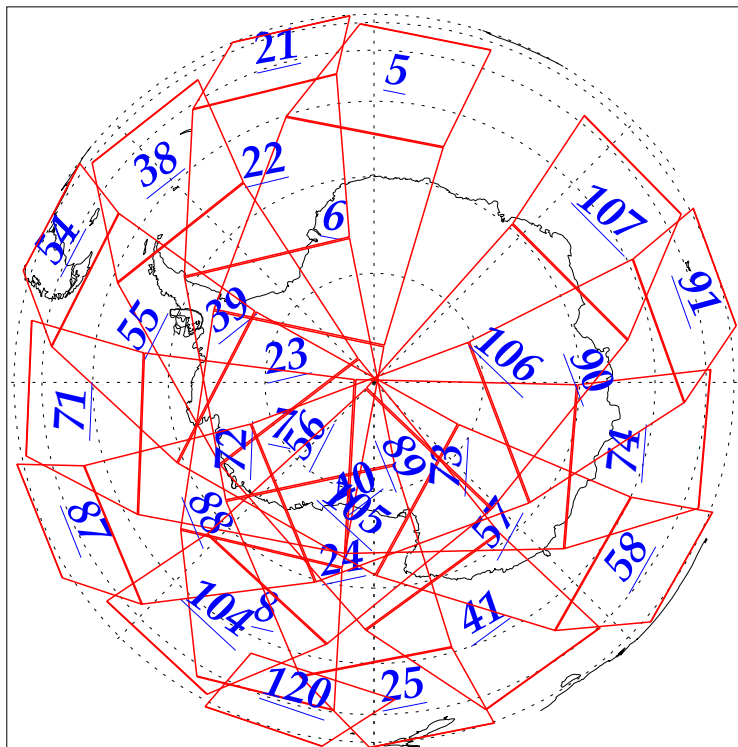

L1B Availability
AMSU Granules: 240
HSB Granules: 240
AIRS Granules: 240

31 Oct 2002
DoY 304
Aqua Day 180
Granules: 1 to 120

Granules: 121 to 240

Legend: AMSU Available, HSB Available, AIRS Available

L1B Availability
AMSU Granules: 240
HSB Granules: 240
AIRS Granules: 240

31 Oct 2002
DoY 304
Aqua Day 180

Ascending Granules

Descending Granules

Legend: AMSU Available, HSB Available, AIRS Available

L1B Availability
 AMSU Granules: 240
 HSB Granules: 240
 AIRS Granules: 240

31 Oct 2002
 DoY 304
 Aqua Day 180

Northern Hemisphere Granules

Southern Hemisphere Granules

Legend: AMSU Available, HSB Available, AIRS Available