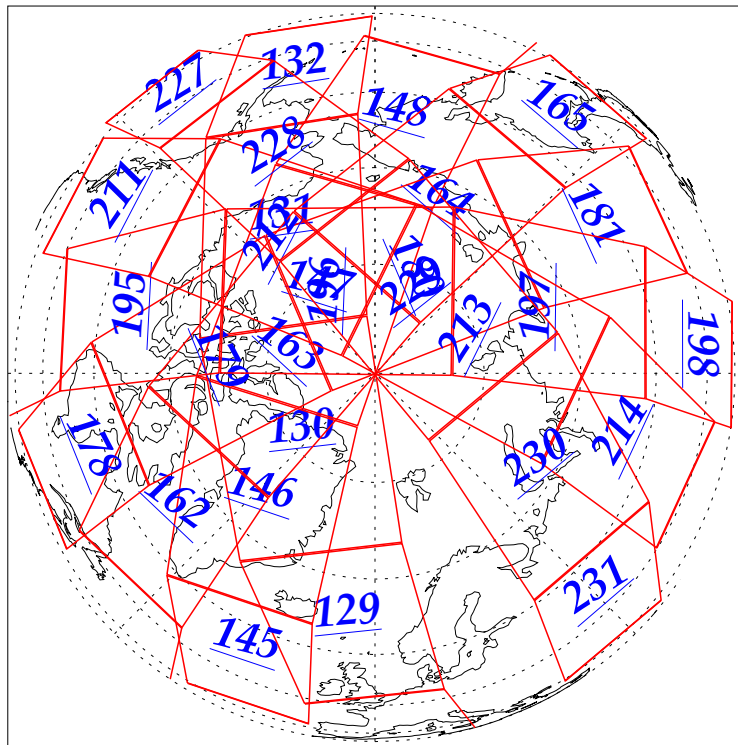

31 Oct 2002
DoY 304
Aqua Day 180

Ascending Granules

Descending Granules

Legend: AMSU Available, HSB Available, AIRS Available

L1B Availability
 AMSU Granules: 240
 HSB Granules: 240
 AIRS Granules: 240

31 Oct 2002
 DoY 304
 Aqua Day 180

Northern Hemisphere Granules

Southern Hemisphere Granules

Legend: AMSU Available, HSB Available, AIRS Available