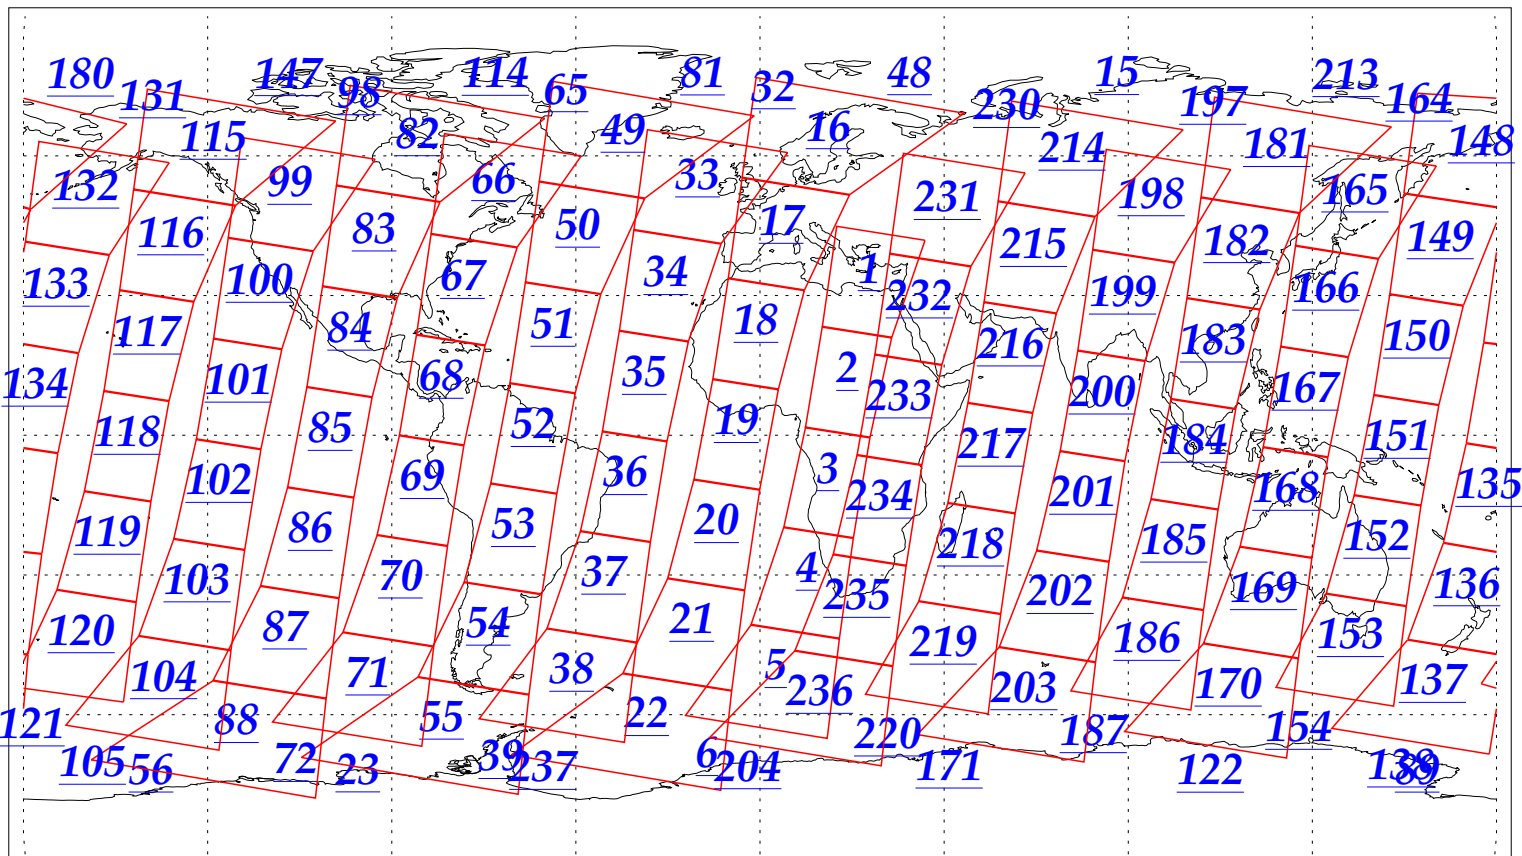

L1B Availability
AMSU Granules: 240
HSB Granules: 240
AIRS Granules: 240

31 Oct 2002
DoY 304
Aqua Day 180
Granules: 1 to 120

Granules: 121 to 240

Legend: AMSU Available, HSB Available, AIRS Available

L1B Availability
AMSU Granules: 240
HSB Granules: 240
AIRS Granules: 240

31 Oct 2002
DoY 304
Aqua Day 180

Ascending Granules

Descending Granules

Legend: AMSU Available, HSB Available, AIRS Available

L1B Availability
 AMSU Granules: 240
 HSB Granules: 240
 AIRS Granules: 240

31 Oct 2002
 DoY 304
 Aqua Day 180

Northern Hemisphere Granules

Southern Hemisphere Granules

Legend: AMSU Available, HSB Available, AIRS Available