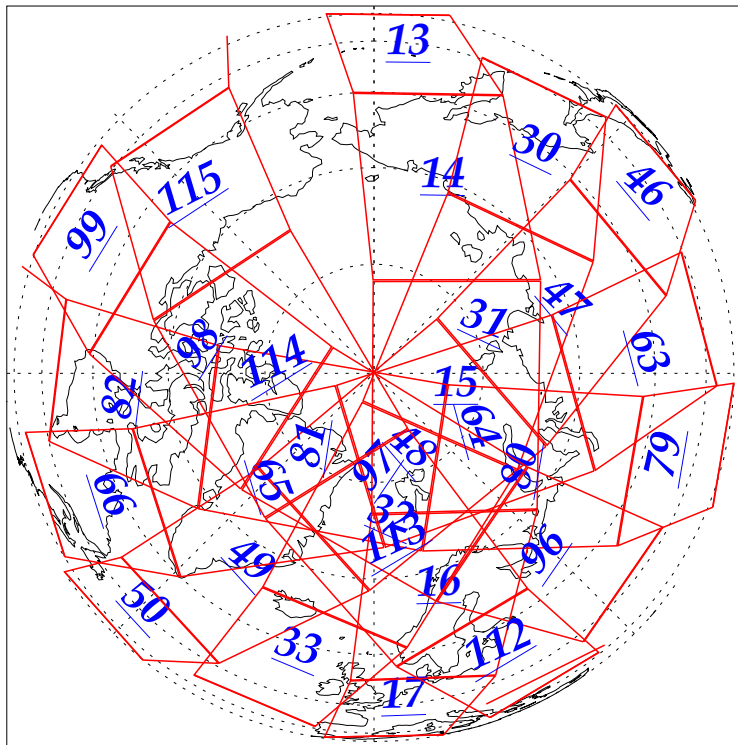

L1B Availability
AMSU Granules: 240
HSB Granules: 240
AIRS Granules: 240

31 Oct 2002
DoY 304
Aqua Day 180
Granules: 1 to 120

Granules: 121 to 240

Legend: AMSU Available, HSB Available, AIRS Available

L1B Availability
AMSU Granules: 240
HSB Granules: 240
AIRS Granules: 240

31 Oct 2002
DoY 304
Aqua Day 180

Ascending Granules

Descending Granules

Legend: AMSU Available, HSB Available, AIRS Available

L1B Availability
 AMSU Granules: 240
 HSB Granules: 240
 AIRS Granules: 240

31 Oct 2002
 DoY 304
 Aqua Day 180

Northern Hemisphere Granules

Southern Hemisphere Granules

Legend: AMSU Available, HSB Available, AIRS Available