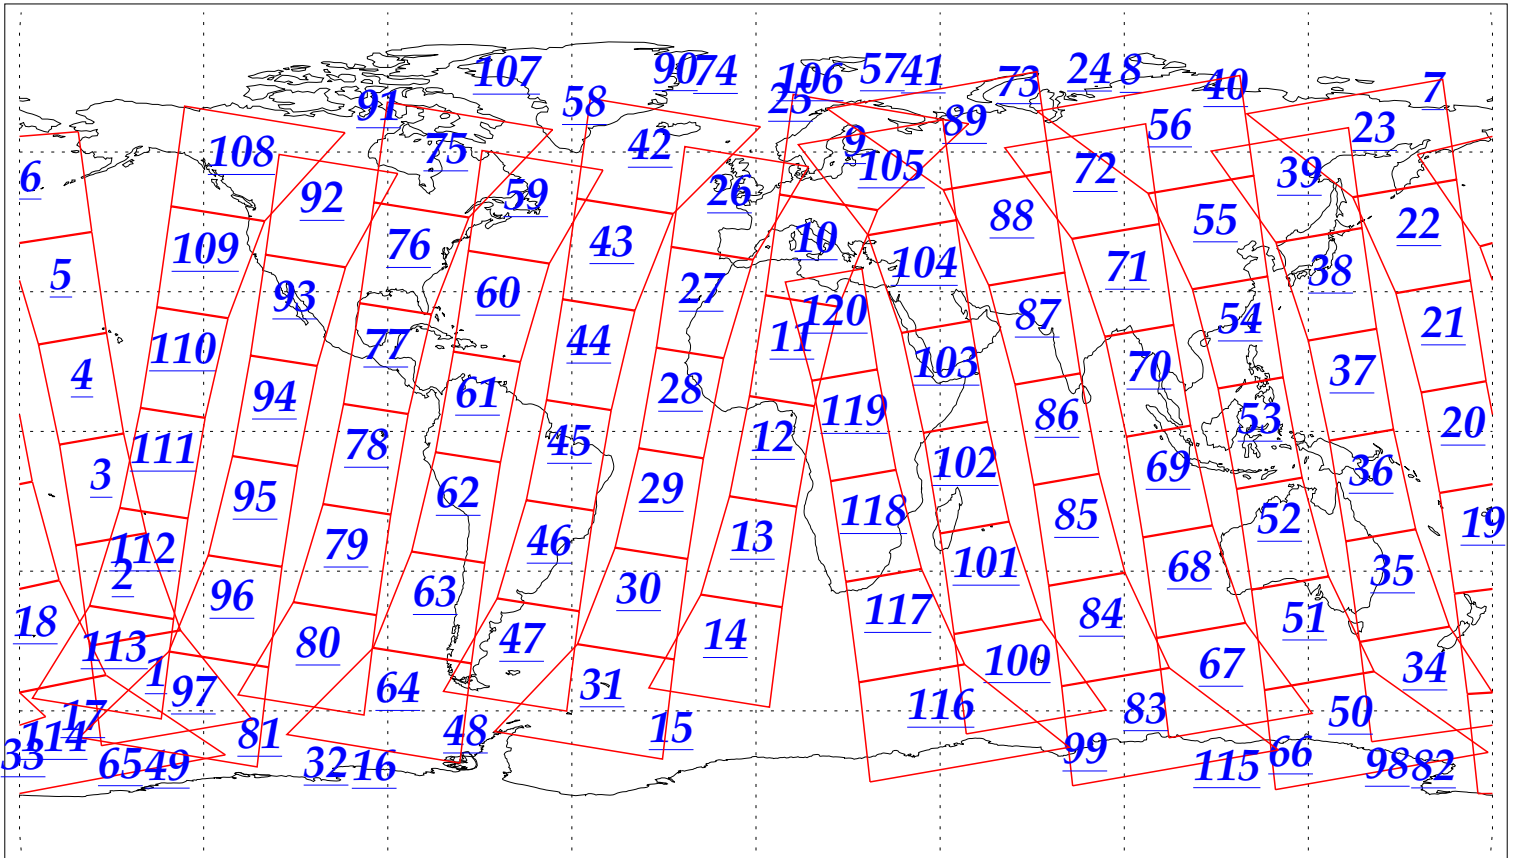

L1B Availability
AMSU Granules: 240
HSB Granules: 240
AIRS Granules: 240

30 Oct 2002
DoY 303
Aqua Day 179
Granules: 1 to 120

Granules: 121 to 240

Legend: AMSU Available, HSB Available, AIRS Available

L1B Availability
AMSU Granules: 240
HSB Granules: 240
AIRS Granules: 240

30 Oct 2002
DoY 303
Aqua Day 179

Ascending Granules

Descending Granules

Legend: AMSU Available, HSB Available, AIRS Available

L1B Availability
AMSU Granules: 240
HSB Granules: 240
AIRS Granules: 240

30 Oct 2002
DoY 303
Aqua Day 179

Northern Hemisphere Granules

Southern Hemisphere Granules

Legend: AMSU Available, HSB Available, AIRS Available