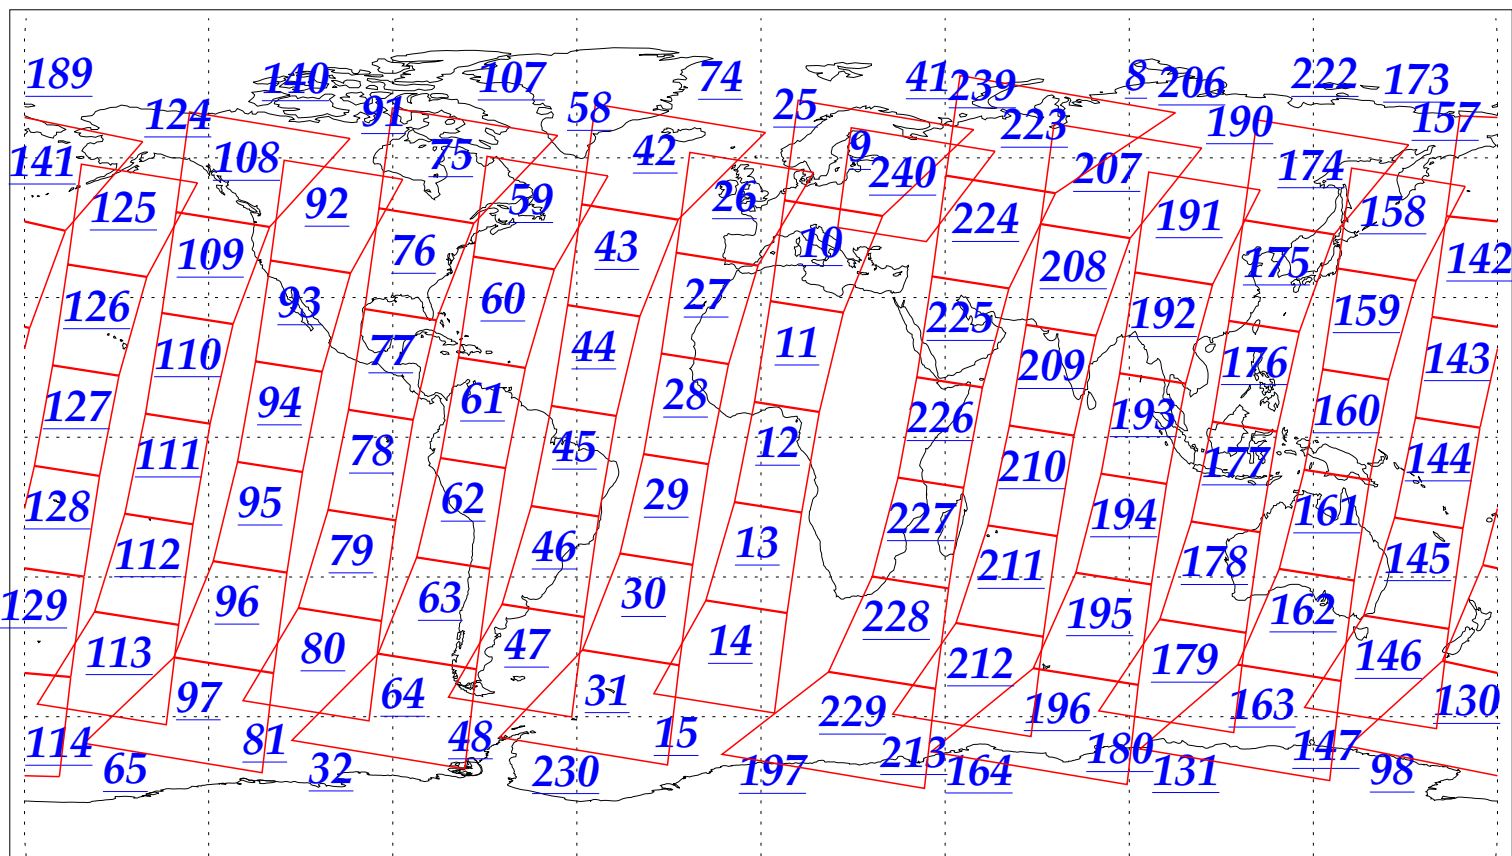

L1B Availability
AMSU Granules: 240
HSB Granules: 240
AIRS Granules: 240

30 Oct 2002
DoY 303
Aqua Day 179
Granules: 1 to 120

Granules: 121 to 240

Legend: AMSU Available, HSB Available, AIRS Available

L1B Availability
AMSU Granules: 240
HSB Granules: 240
AIRS Granules: 240

30 Oct 2002
DoY 303
Aqua Day 179

Ascending Granules

Descending Granules

Legend: AMSU Available, HSB Available, AIRS Available

L1B Availability
AMSU Granules: 240
HSB Granules: 240
AIRS Granules: 240

30 Oct 2002
DoY 303
Aqua Day 179