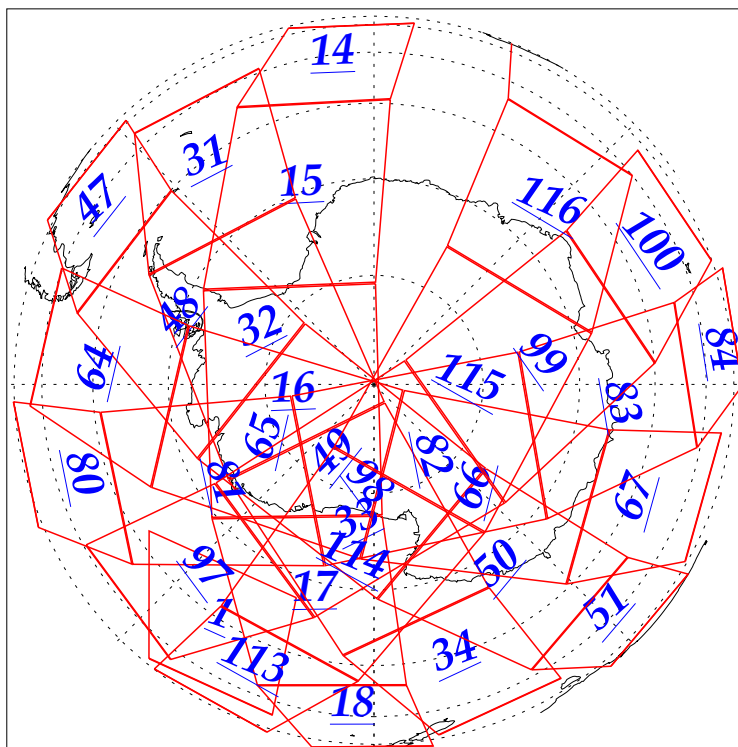

L1B Availability
AMSU Granules: 240
HSB Granules: 240
AIRS Granules: 240

30 Oct 2002
DoY 303
Aqua Day 179
Granules: 1 to 120

Granules: 121 to 240

Legend: AMSU Available, HSB Available, AIRS Available

L1B Availability
AMSU Granules: 240
HSB Granules: 240
AIRS Granules: 240

30 Oct 2002
DoY 303
Aqua Day 179

Ascending Granules

Descending Granules

Legend: AMSU Available, HSB Available, AIRS Available

L1B Availability
AMSU Granules: 240
HSB Granules: 240
AIRS Granules: 240

30 Oct 2002
DoY 303
Aqua Day 179

Northern Hemisphere Granules

Southern Hemisphere Granules

Legend: AMSU Available, HSB Available, AIRS Available