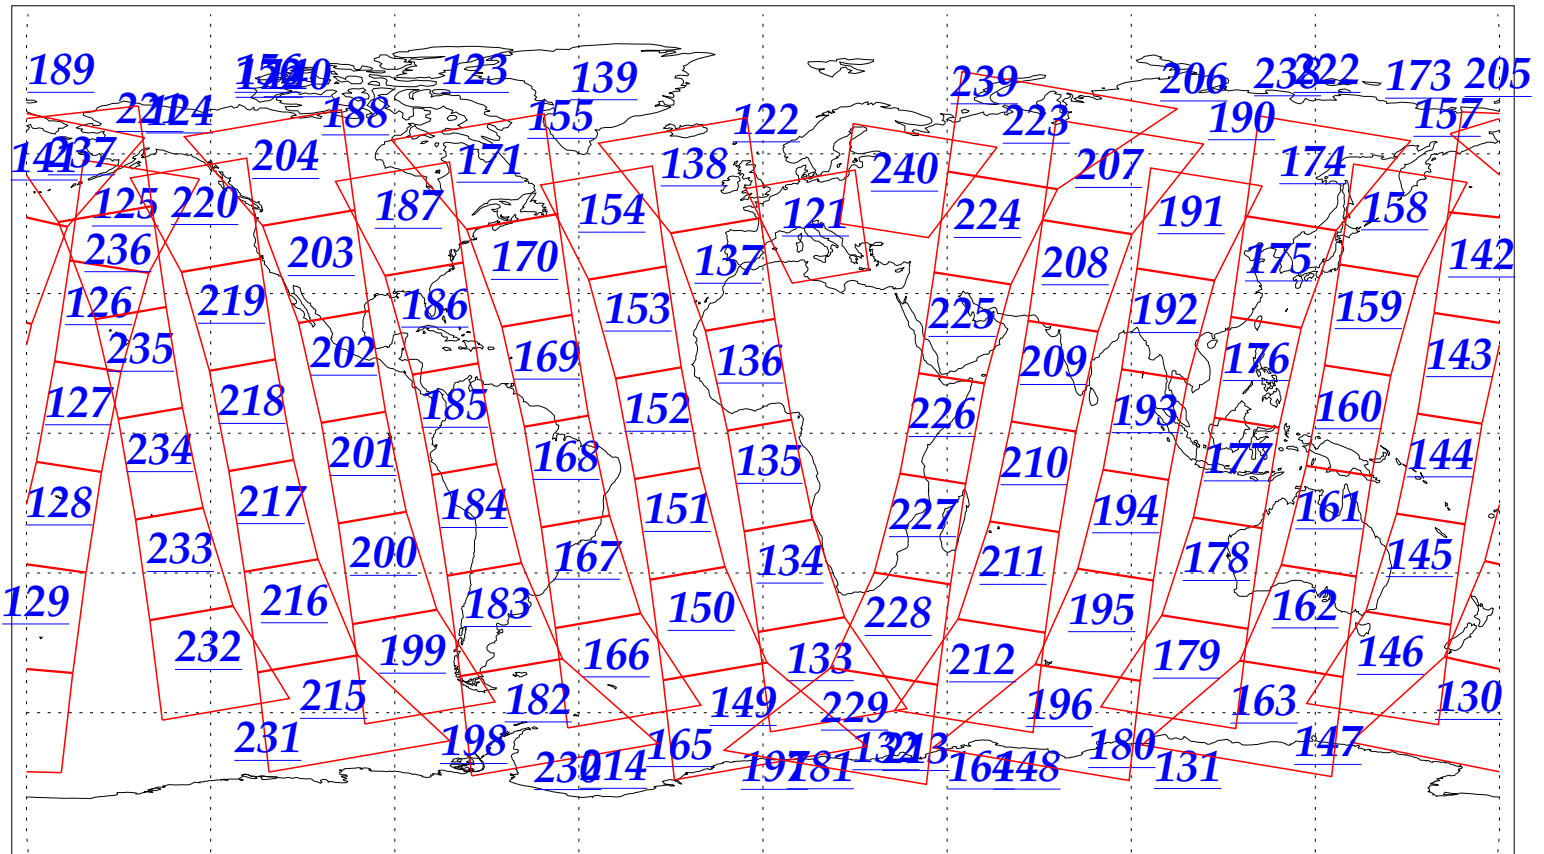

L1B Availability
AMSU Granules: 240
HSB Granules: 240
AIRS Granules: 240

30 Oct 2002
DoY 303
Aqua Day 179
Granules: 1 to 120

Granules: 121 to 240

Legend: AMSU Available, HSB Available, AIRS Available

L1B Availability
AMSU Granules: 240
HSB Granules: 240
AIRS Granules: 240

30 Oct 2002
DoY 303
Aqua Day 179

Ascending Granules

Descending Granules

Legend: AMSU Available, HSB Available, AIRS Available

L1B Availability
AMSU Granules: 240
HSB Granules: 240
AIRS Granules: 240

30 Oct 2002
DoY 303
Aqua Day 179