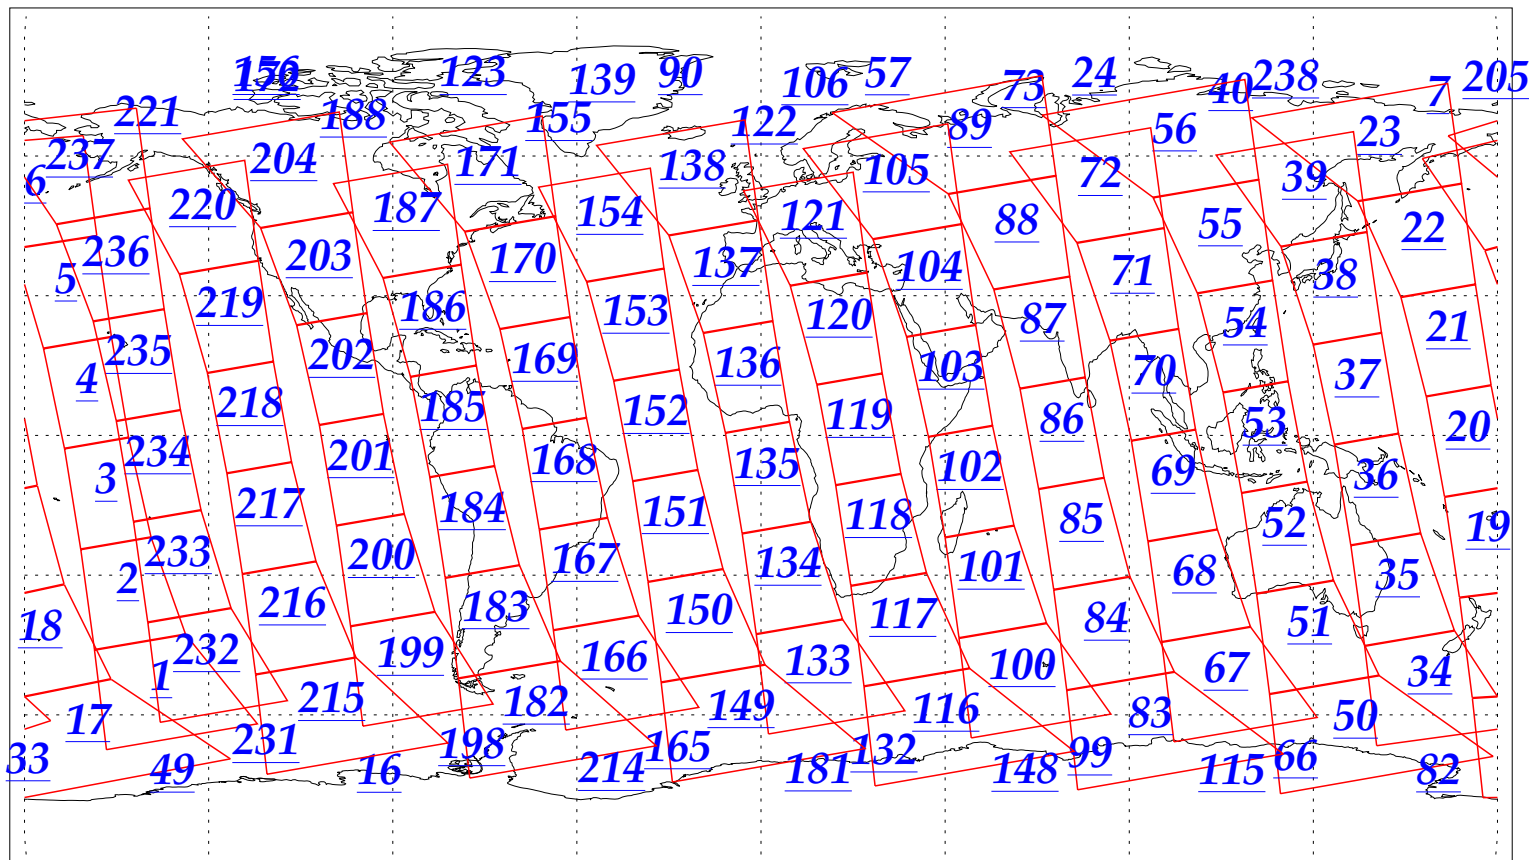

L1B Availability
AMSU Granules: 240
HSB Granules: 240
AIRS Granules: 240

30 Oct 2002
DoY 303
Aqua Day 179
Granules: 1 to 120

Granules: 121 to 240

Legend: AMSU Available, HSB Available, AIRS Available

L1B Availability
AMSU Granules: 240
HSB Granules: 240
AIRS Granules: 240

30 Oct 2002
DoY 303
Aqua Day 179

Ascending Granules

Descending Granules

Legend: AMSU Available, HSB Available, AIRS Available

L1B Availability
AMSU Granules: 240
HSB Granules: 240
AIRS Granules: 240

30 Oct 2002
DoY 303
Aqua Day 179

Northern Hemisphere Granules

Southern Hemisphere Granules

Legend: AMSU Available, HSB Available, AIRS Available