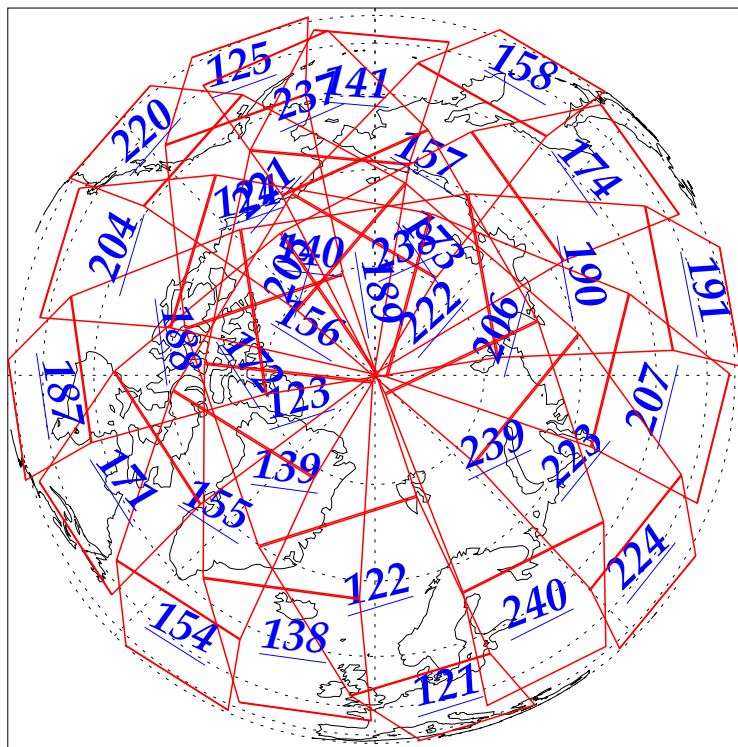

L1B Availability
AMSU Granules: 240
HSB Granules: 240
AIRS Granules: 240

30 Oct 2002
DoY 303
Aqua Day 179
Granules: 1 to 120

Granules: 121 to 240

Legend: AMSU Available, HSB Available, AIRS Available

L1B Availability
AMSU Granules: 240
HSB Granules: 240
AIRS Granules: 240

30 Oct 2002
DoY 303
Aqua Day 179

Ascending Granules

Descending Granules

Legend: AMSU Available, HSB Available, AIRS Available

L1B Availability
AMSU Granules: 240
HSB Granules: 240
AIRS Granules: 240

30 Oct 2002
DoY 303
Aqua Day 179

Northern Hemisphere Granules

Southern Hemisphere Granules

Legend: AMSU Available, HSB Available, AIRS Available