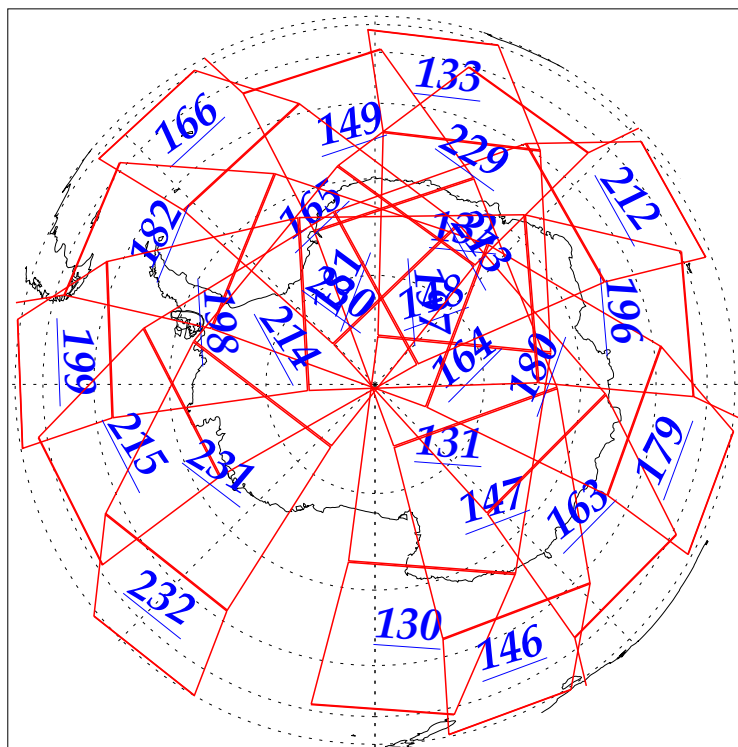

L1B Availability
AMSU Granules: 240
HSB Granules: 240
AIRS Granules: 240

30 Oct 2002
DoY 303
Aqua Day 179
Granules: 1 to 120

Granules: 121 to 240

Legend: AMSU Available, HSB Available, AIRS Available

L1B Availability
AMSU Granules: 240
HSB Granules: 240
AIRS Granules: 240

30 Oct 2002
DoY 303
Aqua Day 179

Ascending Granules

Descending Granules

Legend: AMSU Available, HSB Available, AIRS Available

L1B Availability
AMSU Granules: 240
HSB Granules: 240
AIRS Granules: 240

30 Oct 2002
DoY 303
Aqua Day 179

Northern Hemisphere Granules

Southern Hemisphere Granules

Legend: AMSU Available, HSB Available, AIRS Available