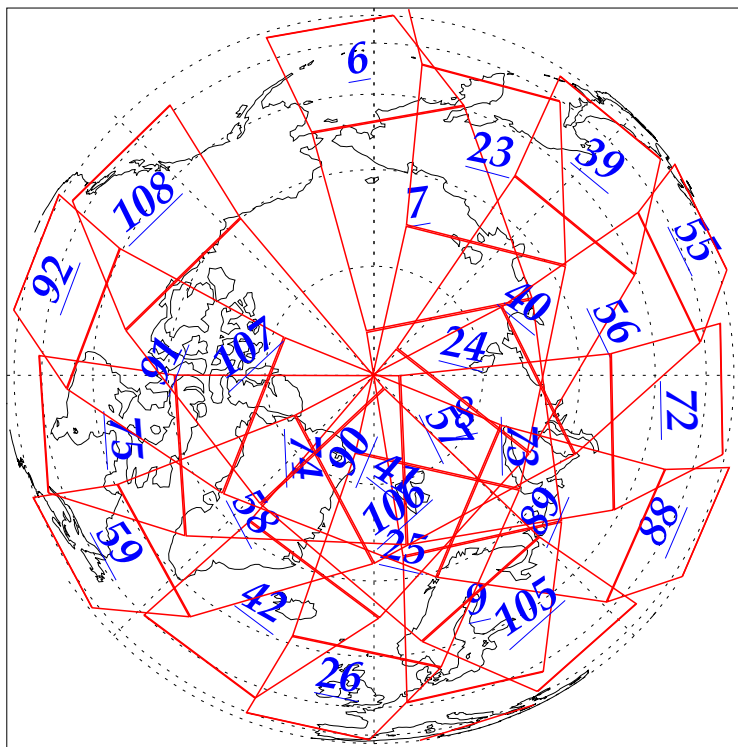

L1B Availability
AMSU Granules: 240
HSB Granules: 240
AIRS Granules: 240

30 Oct 2002
DoY 303
Aqua Day 179
Granules: 1 to 120

Granules: 121 to 240

Legend: AMSU Available, HSB Available, AIRS Available

L1B Availability
AMSU Granules: 240
HSB Granules: 240
AIRS Granules: 240

30 Oct 2002
DoY 303
Aqua Day 179

Ascending Granules

Descending Granules

Legend: AMSU Available, HSB Available, AIRS Available

L1B Availability
AMSU Granules: 240
HSB Granules: 240
AIRS Granules: 240

30 Oct 2002
DoY 303
Aqua Day 179

Northern Hemisphere Granules

Southern Hemisphere Granules

Legend: AMSU Available, HSB Available, AIRS Available