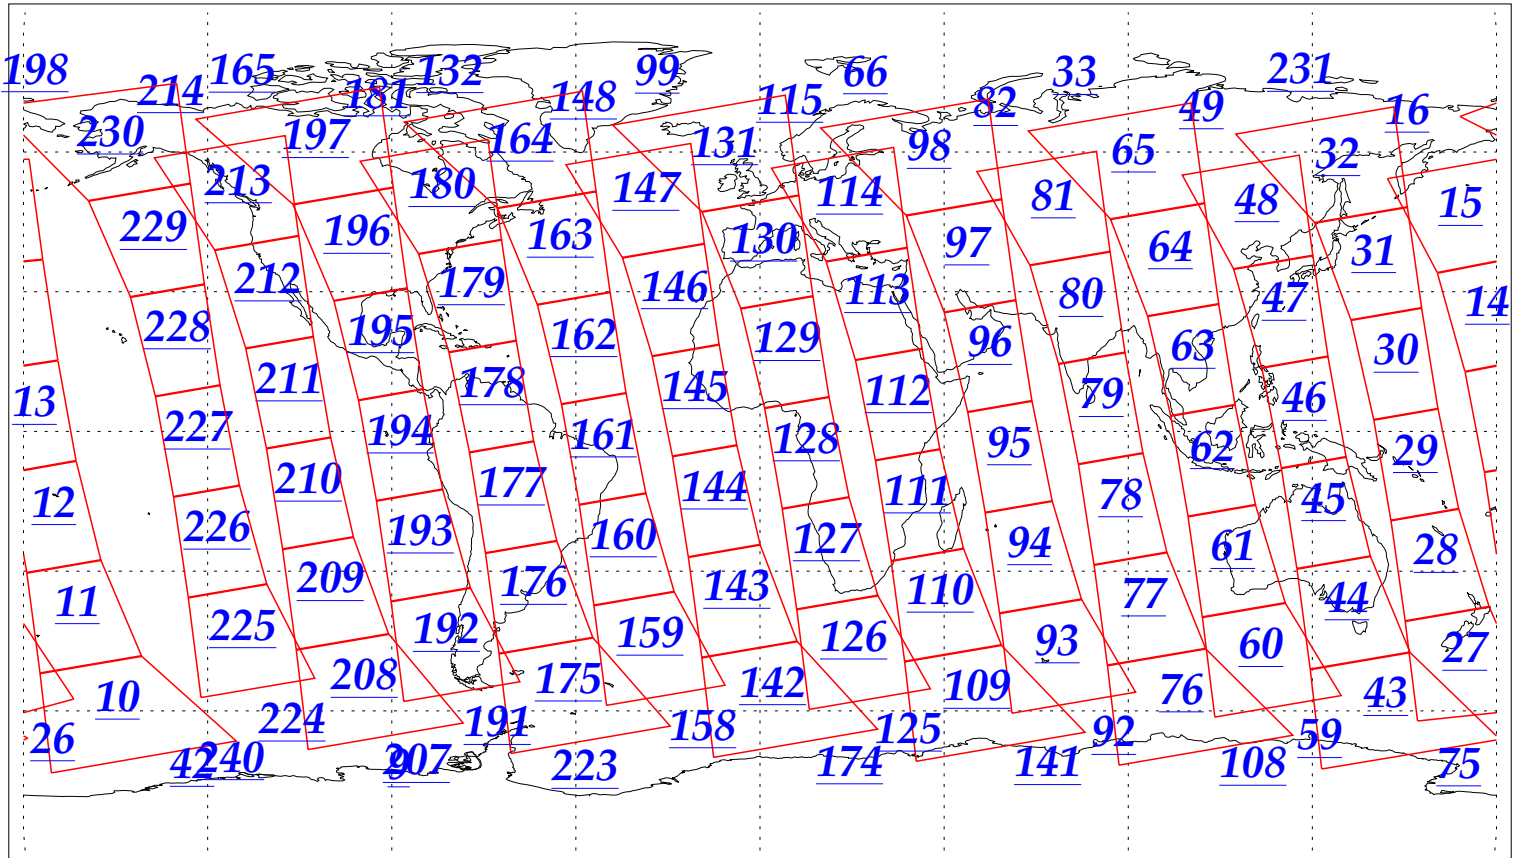

L1B Availability
AMSU Granules: 240
HSB Granules: 240
AIRS Granules: 240

29 Oct 2002
DoY 302
Aqua Day 178
Granules: 1 to 120

Granules: 121 to 240

Legend: AMSU Available, HSB Available, AIRS Available

L1B Availability
AMSU Granules: 240
HSB Granules: 240
AIRS Granules: 240

29 Oct 2002
DoY 302
Aqua Day 178

Ascending Granules

Descending Granules

Legend: AMSU Available, HSB Available, AIRS Available

L1B Availability
 AMSU Granules: 240
 HSB Granules: 240
 AIRS Granules: 240

29 Oct 2002
 DoY 302
 Aqua Day 178

Northern Hemisphere Granules

Southern Hemisphere Granules

Legend: AMSU Available, HSB Available, AIRS Available