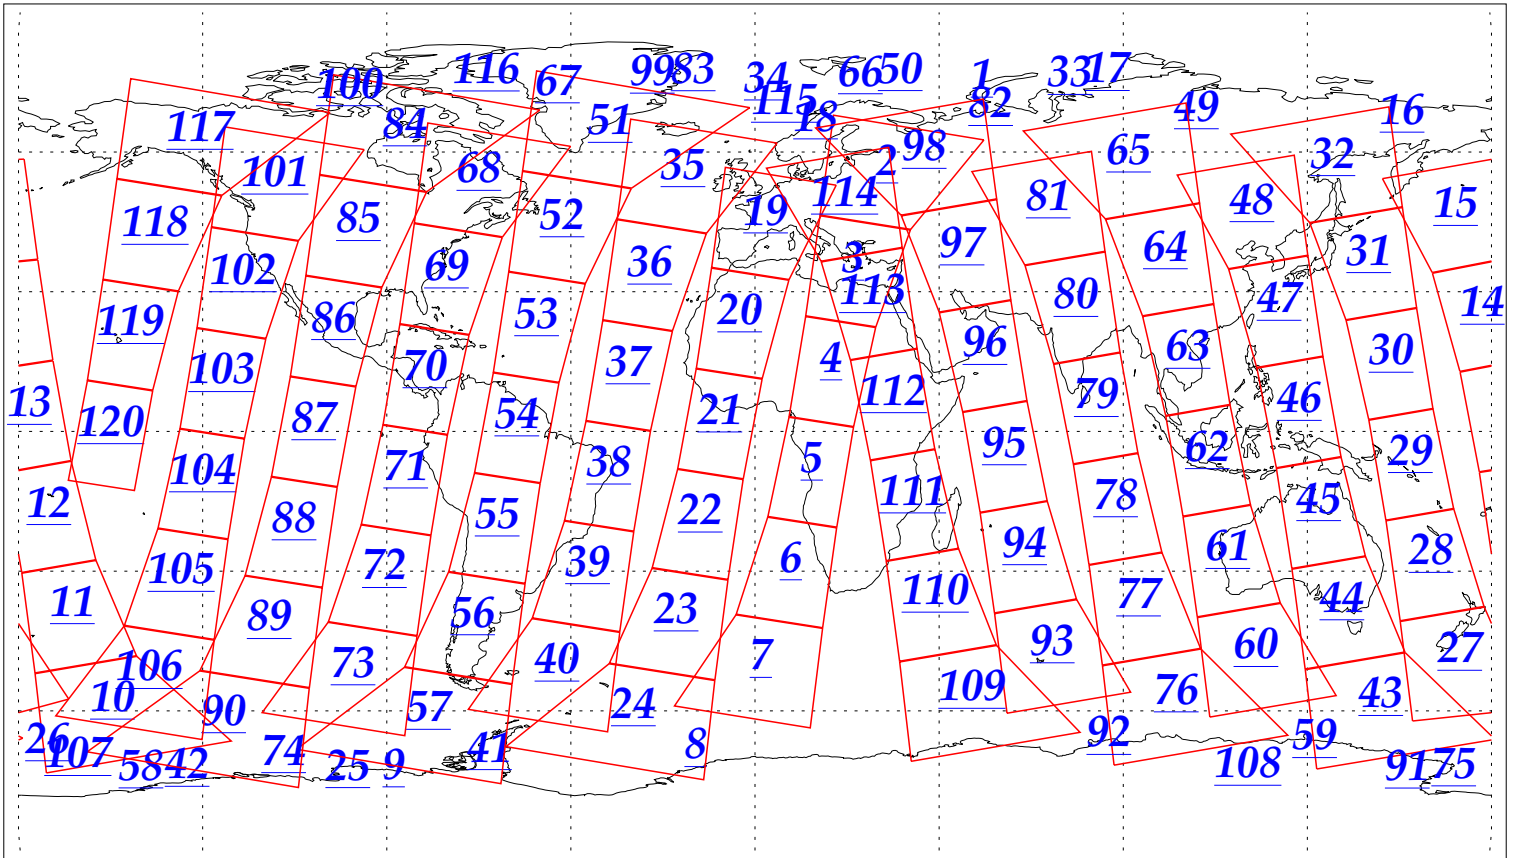

L1B Availability
AMSU Granules: 240
HSB Granules: 240
AIRS Granules: 240

29 Oct 2002
DoY 302
Aqua Day 178
Granules: 1 to 120

Granules: 121 to 240

Legend: AMSU Available, HSB Available, AIRS Available

L1B Availability
AMSU Granules: 240
HSB Granules: 240
AIRS Granules: 240

29 Oct 2002
DoY 302
Aqua Day 178

Ascending Granules

Descending Granules

Legend: AMSU Available, HSB Available, AIRS Available

L1B Availability
 AMSU Granules: 240
 HSB Granules: 240
 AIRS Granules: 240

29 Oct 2002
 DoY 302
 Aqua Day 178

Northern Hemisphere Granules

Southern Hemisphere Granules

Legend: AMSU Available, HSB Available, AIRS Available