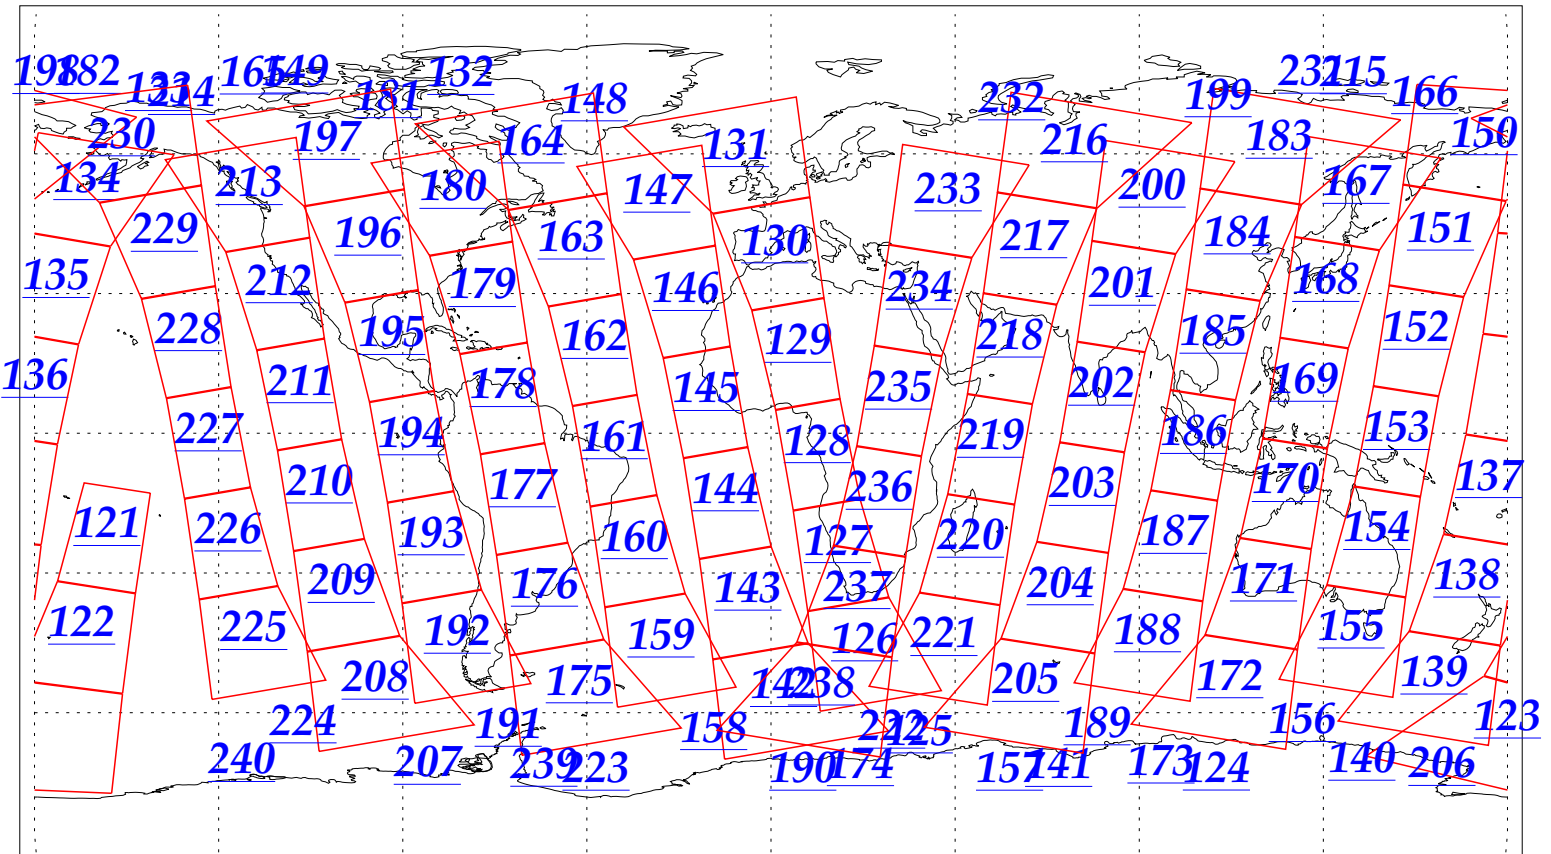

L1B Availability
AMSU Granules: 240
HSB Granules: 240
AIRS Granules: 240

29 Oct 2002
DoY 302
Aqua Day 178
Granules: 1 to 120

Granules: 121 to 240

Legend: AMSU Available, HSB Available, AIRS Available

L1B Availability
AMSU Granules: 240
HSB Granules: 240
AIRS Granules: 240

29 Oct 2002
DoY 302
Aqua Day 178

Ascending Granules

Descending Granules

Legend: AMSU Available, HSB Available, AIRS Available

L1B Availability
 AMSU Granules: 240
 HSB Granules: 240
 AIRS Granules: 240

29 Oct 2002
 DoY 302
 Aqua Day 178