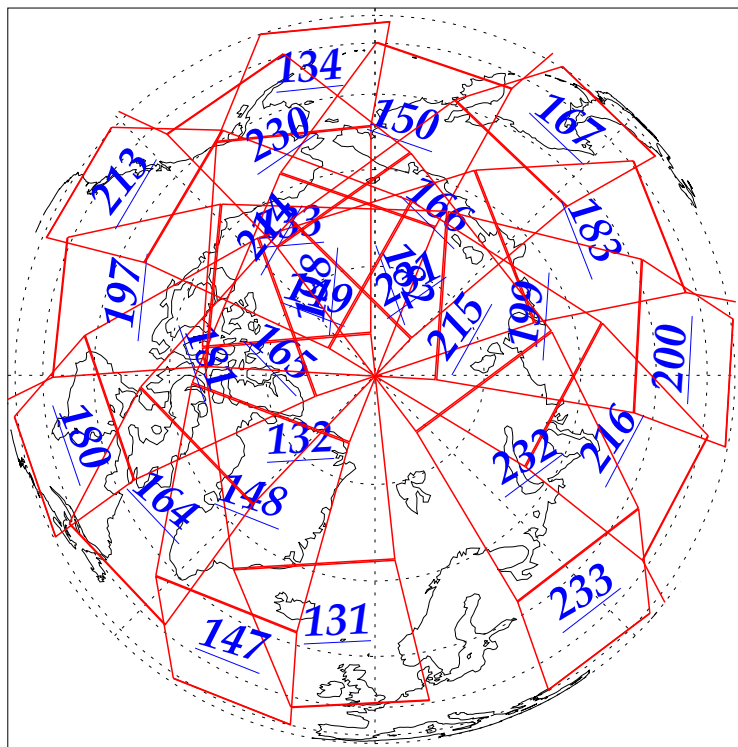

L1B Availability
AMSU Granules: 240
HSB Granules: 240
AIRS Granules: 240

29 Oct 2002
DoY 302
Aqua Day 178
Granules: 1 to 120

Granules: 121 to 240

Legend: AMSU Available, HSB Available, AIRS Available

L1B Availability
AMSU Granules: 240
HSB Granules: 240
AIRS Granules: 240

29 Oct 2002
DoY 302
Aqua Day 178

Ascending Granules

Descending Granules

Legend: AMSU Available, HSB Available, AIRS Available

L1B Availability
 AMSU Granules: 240
 HSB Granules: 240
 AIRS Granules: 240

29 Oct 2002
 DoY 302
 Aqua Day 178

Northern Hemisphere Granules

Southern Hemisphere Granules

Legend: AMSU Available, HSB Available, AIRS Available