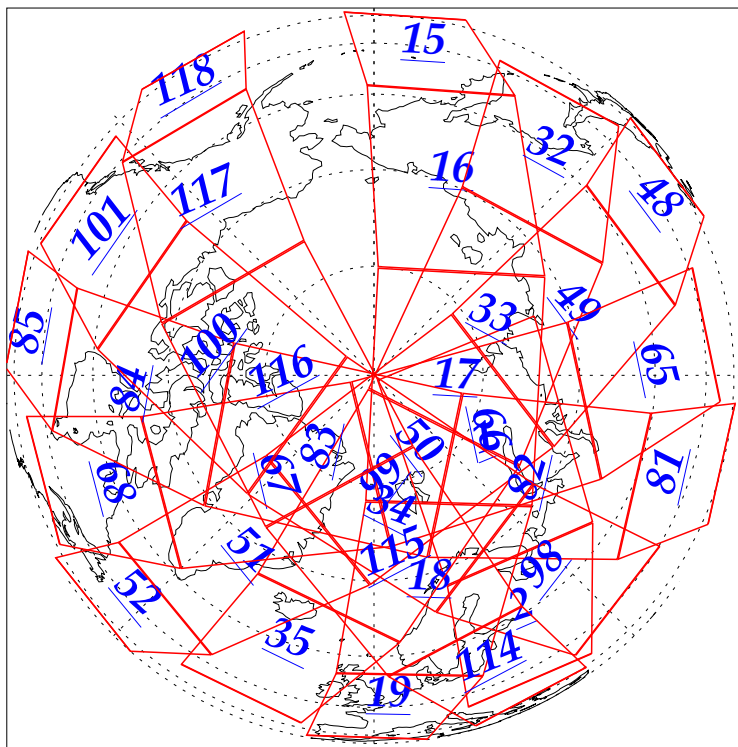

L1B Availability
AMSU Granules: 240
HSB Granules: 240
AIRS Granules: 240

29 Oct 2002
DoY 302
Aqua Day 178
Granules: 1 to 120

Granules: 121 to 240

Legend: AMSU Available, HSB Available, AIRS Available

L1B Availability
AMSU Granules: 240
HSB Granules: 240
AIRS Granules: 240

29 Oct 2002
DoY 302
Aqua Day 178

Ascending Granules

Descending Granules

Legend: AMSU Available, HSB Available, AIRS Available

L1B Availability
 AMSU Granules: 240
 HSB Granules: 240
 AIRS Granules: 240

29 Oct 2002
 DoY 302
 Aqua Day 178

Northern Hemisphere Granules

Southern Hemisphere Granules

Legend: AMSU Available, HSB Available, AIRS Available