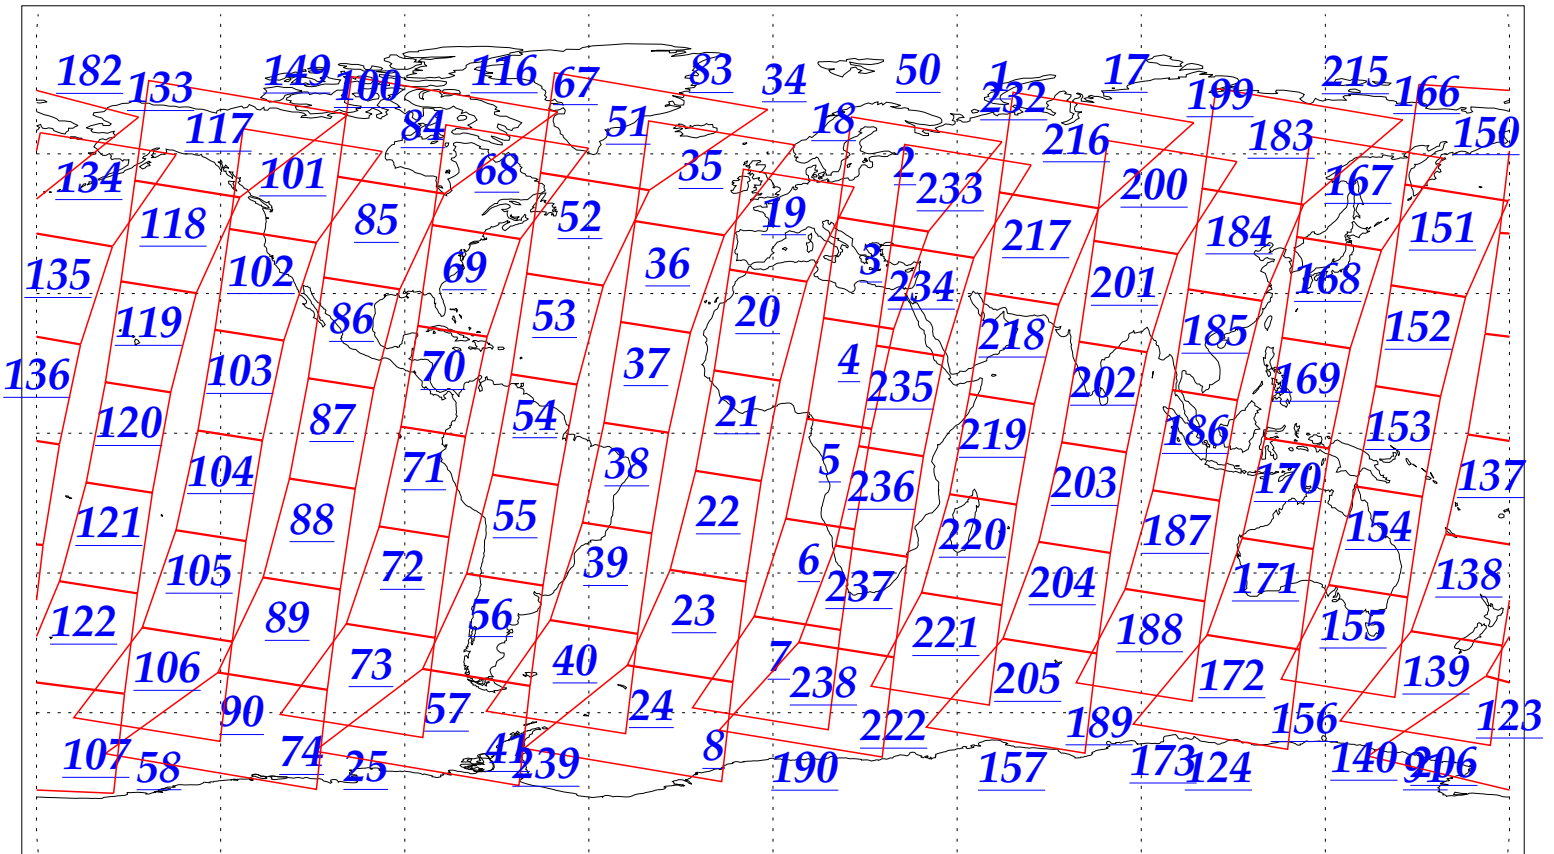

L1B Availability
AMSU Granules: 240
HSB Granules: 240
AIRS Granules: 240

29 Oct 2002
DoY 302
Aqua Day 178
Granules: 1 to 120

Granules: 121 to 240

Legend: AMSU Available, HSB Available, AIRS Available

L1B Availability
AMSU Granules: 240
HSB Granules: 240
AIRS Granules: 240

29 Oct 2002
DoY 302
Aqua Day 178

Ascending Granules

Descending Granules

Legend: AMSU Available, HSB Available, AIRS Available

L1B Availability
 AMSU Granules: 240
 HSB Granules: 240
 AIRS Granules: 240

29 Oct 2002
 DoY 302
 Aqua Day 178

Northern Hemisphere Granules

Southern Hemisphere Granules

Legend: AMSU Available, HSB Available, AIRS Available