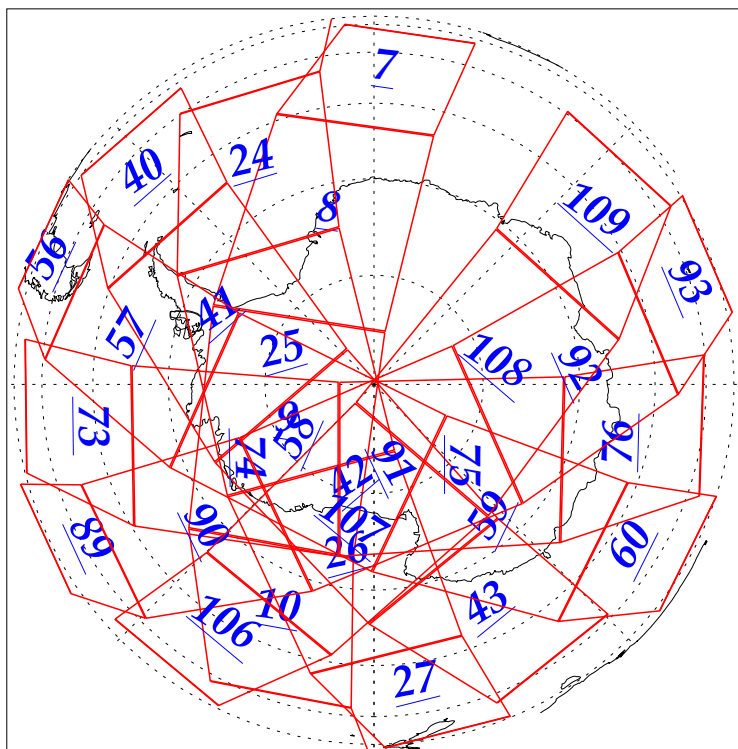

L1B Availability
AMSU Granules: 240
HSB Granules: 240
AIRS Granules: 240

29 Oct 2002
DoY 302
Aqua Day 178
Granules: 1 to 120

Granules: 121 to 240

Legend: AMSU Available, HSB Available, AIRS Available

L1B Availability
AMSU Granules: 240
HSB Granules: 240
AIRS Granules: 240

29 Oct 2002
DoY 302
Aqua Day 178

Ascending Granules

Descending Granules

Legend: AMSU Available, HSB Available, AIRS Available

L1B Availability
 AMSU Granules: 240
 HSB Granules: 240
 AIRS Granules: 240

29 Oct 2002
 DoY 302
 Aqua Day 178

Northern Hemisphere Granules

Southern Hemisphere Granules

Legend: AMSU Available, HSB Available, AIRS Available