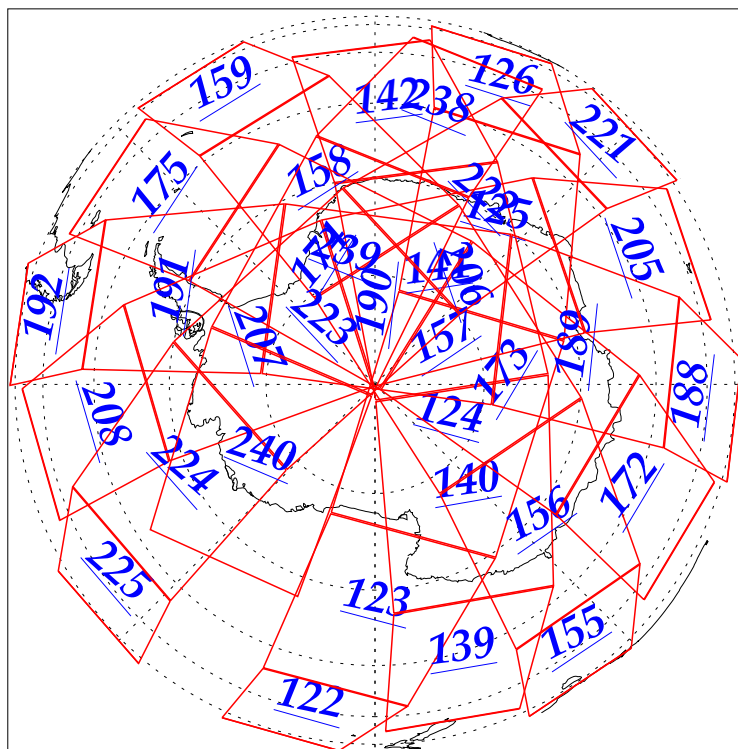

L1B Availability
AMSU Granules: 240
HSB Granules: 240
AIRS Granules: 240

29 Oct 2002
DoY 302
Aqua Day 178
Granules: 1 to 120

Granules: 121 to 240

Legend: AMSU Available, HSB Available, AIRS Available

L1B Availability
AMSU Granules: 240
HSB Granules: 240
AIRS Granules: 240

29 Oct 2002
DoY 302
Aqua Day 178

Ascending Granules

Descending Granules

Legend: AMSU Available, HSB Available, AIRS Available

L1B Availability
 AMSU Granules: 240
 HSB Granules: 240
 AIRS Granules: 240

29 Oct 2002
 DoY 302
 Aqua Day 178

Northern Hemisphere Granules

Southern Hemisphere Granules

Legend: AMSU Available, HSB Available, AIRS Available