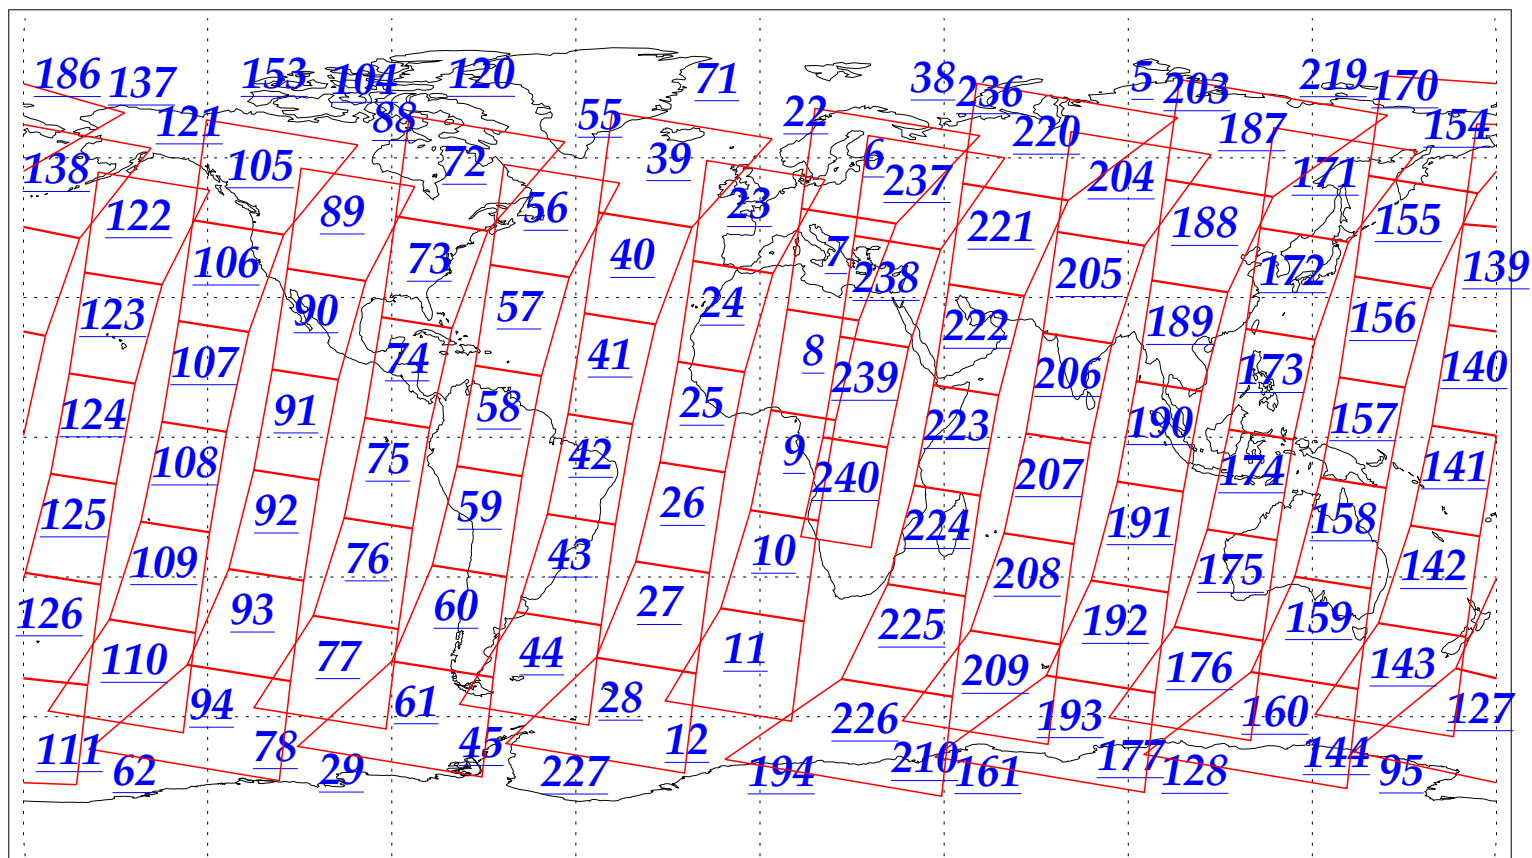

L1B Availability  
AMSU Granules: 240  
HSB Granules: 240  
AIRS Granules: 240

25 Oct 2002  
DoY 298  
Aqua Day 174  
Granules: 1 to 120

Granules: 121 to 240

Legend: AMSU Available, HSB Available, AIRS Available

L1B Availability  
AMSU Granules: 240  
HSB Granules: 240  
AIRS Granules: 240

25 Oct 2002  
DoY 298  
Aqua Day 174

Ascending Granules

Descending Granules

Legend: AMSU Available, HSB Available, AIRS Available

L1B Availability  
 AMSU Granules: 240  
 HSB Granules: 240  
 AIRS Granules: 240

25 Oct 2002  
 DoY 298  
 Aqua Day 174

Northern Hemisphere Granules

Southern Hemisphere Granules

Legend: AMSU Available, HSB Available, AIRS Available