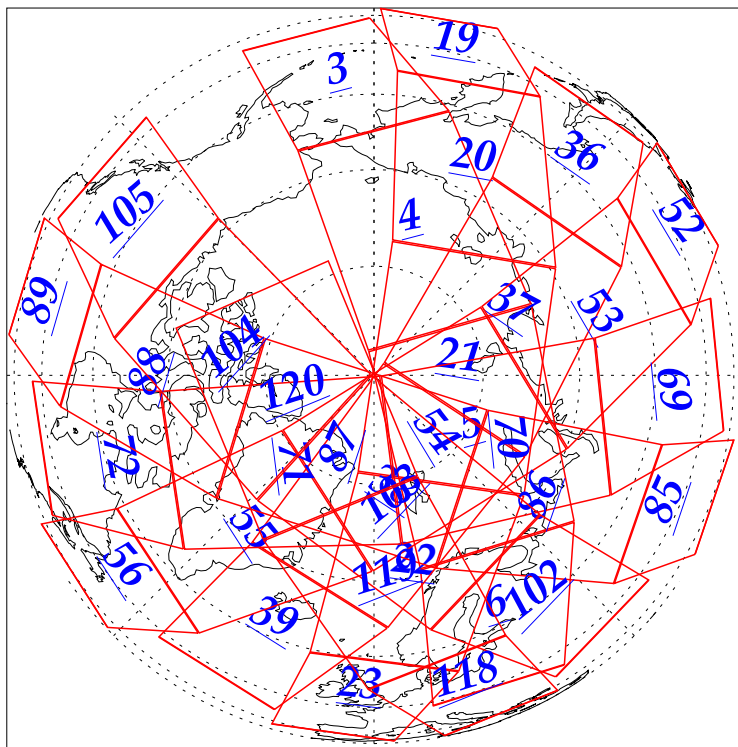

L1B Availability  
AMSU Granules: 240  
HSB Granules: 240  
AIRS Granules: 240

25 Oct 2002  
DoY 298  
Aqua Day 174  
Granules: 1 to 120

Granules: 121 to 240

Legend: AMSU Available, HSB Available, AIRS Available

L1B Availability  
AMSU Granules: 240  
HSB Granules: 240  
AIRS Granules: 240

25 Oct 2002  
DoY 298  
Aqua Day 174

Ascending Granules

Descending Granules

Legend: AMSU Available, HSB Available, AIRS Available

L1B Availability  
 AMSU Granules: 240  
 HSB Granules: 240  
 AIRS Granules: 240

25 Oct 2002  
 DoY 298  
 Aqua Day 174

Northern Hemisphere Granules

Southern Hemisphere Granules

Legend: AMSU Available, HSB Available, AIRS Available