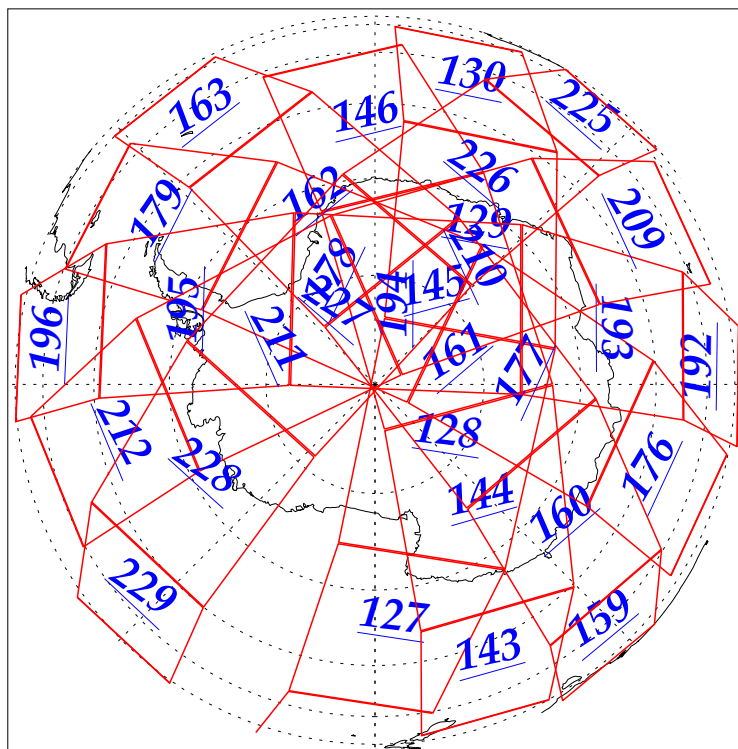

L1B Availability  
AMSU Granules: 240  
HSB Granules: 240  
AIRS Granules: 240

25 Oct 2002  
DoY 298  
Aqua Day 174  
Granules: 1 to 120

Granules: 121 to 240

Legend: AMSU Available, HSB Available, AIRS Available

L1B Availability  
AMSU Granules: 240  
HSB Granules: 240  
AIRS Granules: 240

25 Oct 2002  
DoY 298  
Aqua Day 174

Ascending Granules

Descending Granules

Legend: AMSU Available, HSB Available, AIRS Available

L1B Availability  
 AMSU Granules: 240  
 HSB Granules: 240  
 AIRS Granules: 240

25 Oct 2002  
 DoY 298  
 Aqua Day 174

Northern Hemisphere Granules

Southern Hemisphere Granules

Legend: AMSU Available, HSB Available, AIRS Available