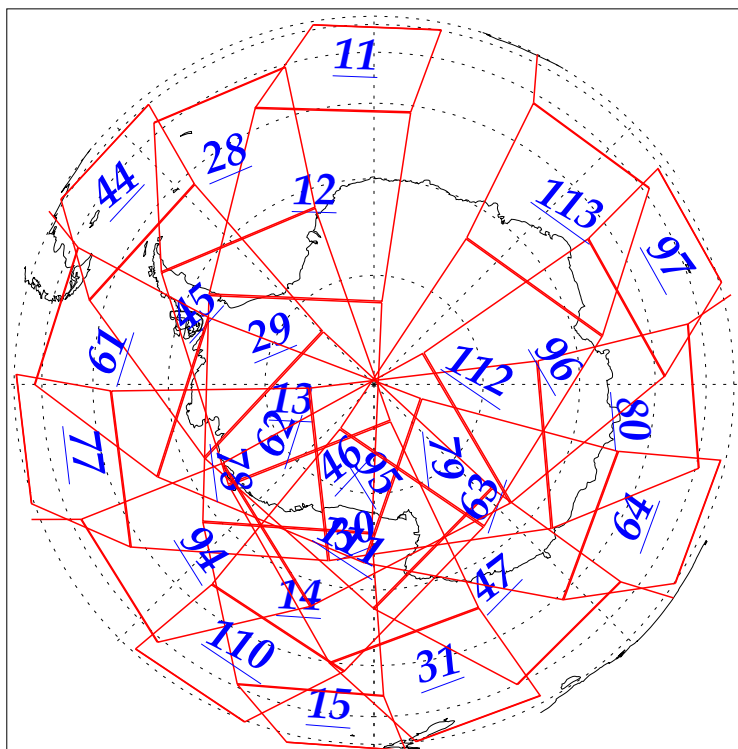

L1B Availability  
AMSU Granules: 240  
HSB Granules: 240  
AIRS Granules: 240

25 Oct 2002  
DoY 298  
Aqua Day 174  
Granules: 1 to 120

Granules: 121 to 240

Legend: AMSU Available, HSB Available, AIRS Available

L1B Availability  
AMSU Granules: 240  
HSB Granules: 240  
AIRS Granules: 240

25 Oct 2002  
DoY 298  
Aqua Day 174

Ascending Granules

Descending Granules

Legend: AMSU Available, HSB Available, AIRS Available

L1B Availability  
 AMSU Granules: 240  
 HSB Granules: 240  
 AIRS Granules: 240

25 Oct 2002  
 DoY 298  
 Aqua Day 174

Northern Hemisphere Granules

Southern Hemisphere Granules

Legend: AMSU Available, HSB Available, AIRS Available