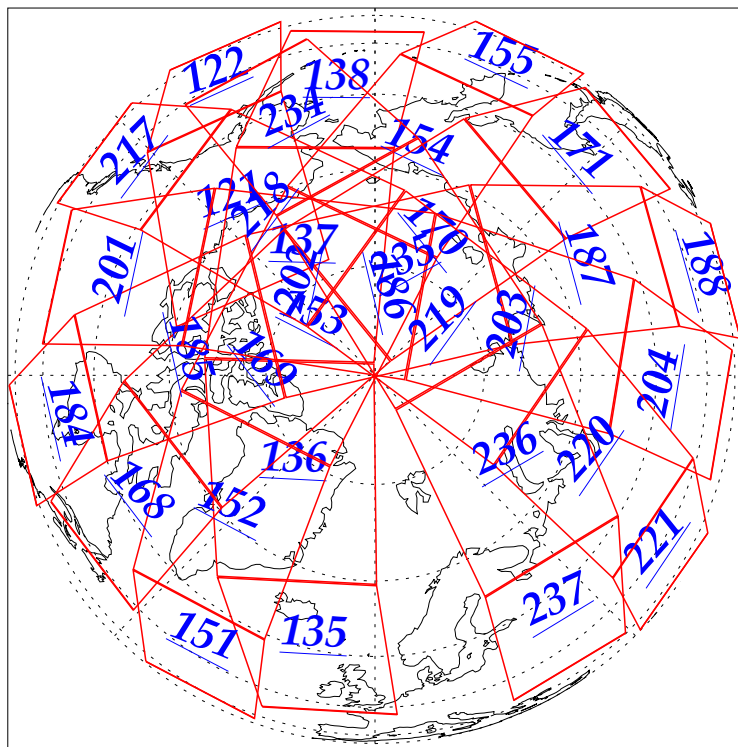

L1B Availability  
AMSU Granules: 240  
HSB Granules: 240  
AIRS Granules: 240

25 Oct 2002  
DoY 298  
Aqua Day 174  
Granules: 1 to 120

Granules: 121 to 240

Legend: AMSU Available, HSB Available, AIRS Available

L1B Availability  
AMSU Granules: 240  
HSB Granules: 240  
AIRS Granules: 240

25 Oct 2002  
DoY 298  
Aqua Day 174

Ascending Granules

Descending Granules

Legend: AMSU Available, HSB Available, AIRS Available

L1B Availability  
 AMSU Granules: 240  
 HSB Granules: 240  
 AIRS Granules: 240

25 Oct 2002  
 DoY 298  
 Aqua Day 174

Northern Hemisphere Granules

Southern Hemisphere Granules

Legend: AMSU Available, HSB Available, AIRS Available