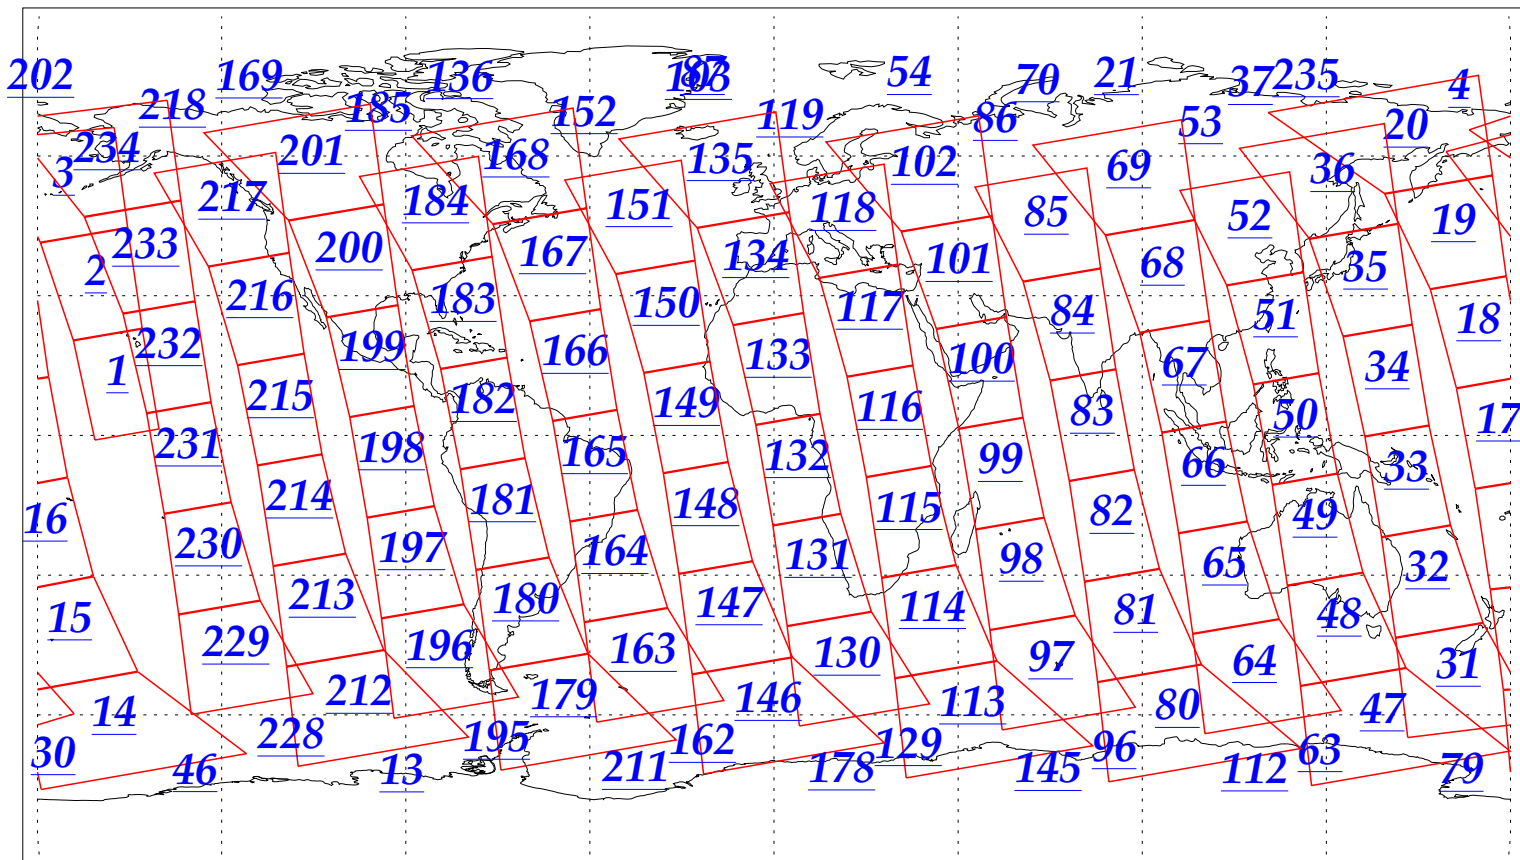

L1B Availability  
AMSU Granules: 240  
HSB Granules: 240  
AIRS Granules: 240

25 Oct 2002  
DoY 298  
Aqua Day 174  
Granules: 1 to 120

Granules: 121 to 240

Legend: AMSU Available, HSB Available, AIRS Available

L1B Availability  
AMSU Granules: 240  
HSB Granules: 240  
AIRS Granules: 240

25 Oct 2002  
DoY 298  
Aqua Day 174

Ascending Granules

Descending Granules

Legend: AMSU Available, HSB Available, AIRS Available

L1B Availability  
 AMSU Granules: 240  
 HSB Granules: 240  
 AIRS Granules: 240

25 Oct 2002  
 DoY 298  
 Aqua Day 174

Northern Hemisphere Granules

Southern Hemisphere Granules

Legend: AMSU Available, HSB Available, AIRS Available