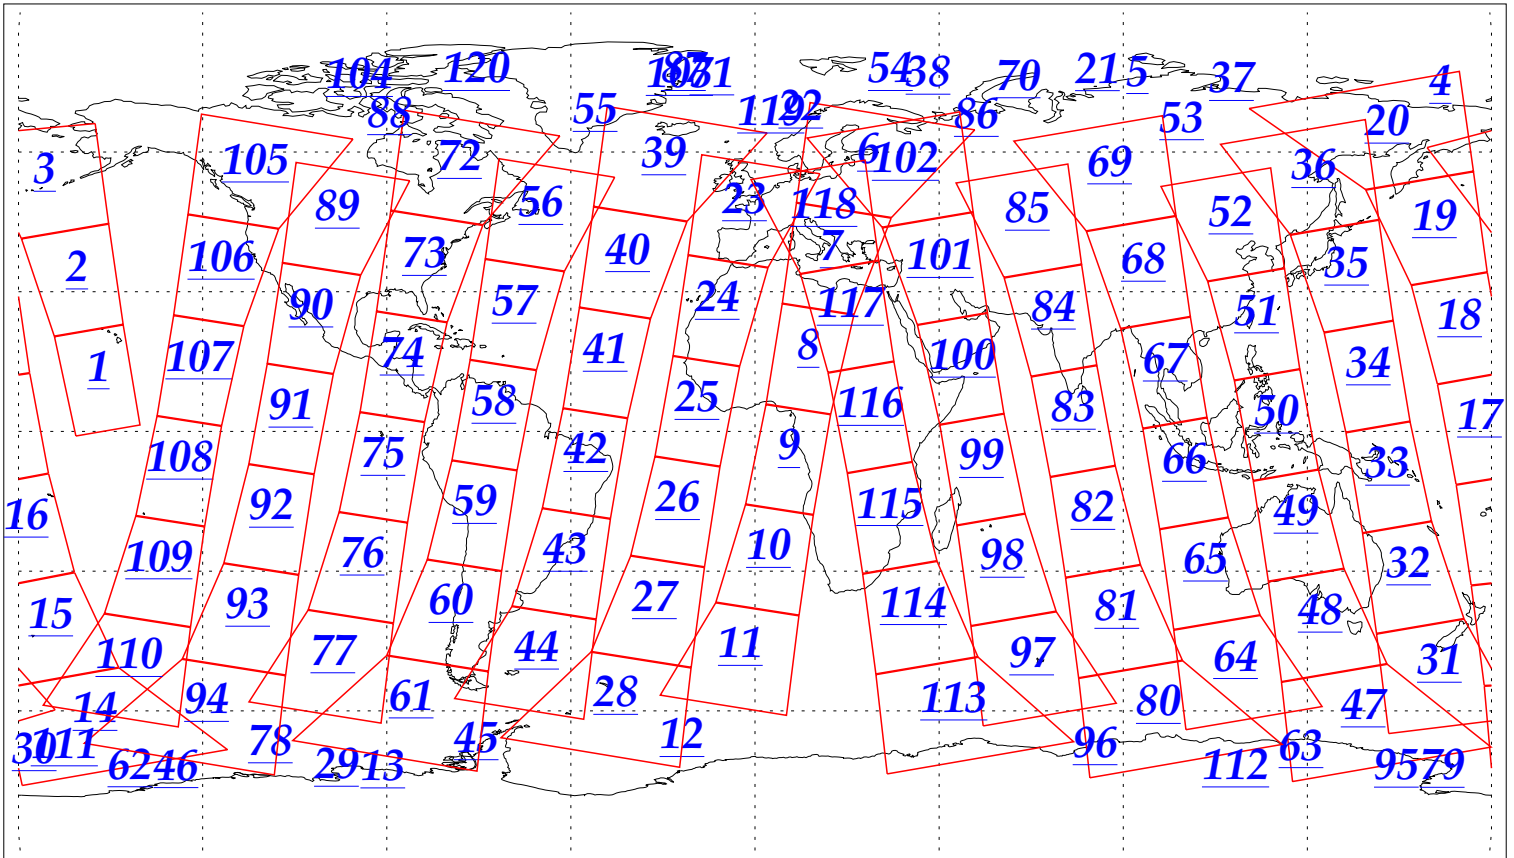

L1B Availability  
AMSU Granules: 240  
HSB Granules: 240  
AIRS Granules: 240

25 Oct 2002  
DoY 298  
Aqua Day 174  
Granules: 1 to 120

Granules: 121 to 240

Legend: AMSU Available, HSB Available, AIRS Available

L1B Availability  
AMSU Granules: 240  
HSB Granules: 240  
AIRS Granules: 240

25 Oct 2002  
DoY 298  
Aqua Day 174

Ascending Granules

Descending Granules

Legend: AMSU Available, HSB Available, AIRS Available

L1B Availability  
 AMSU Granules: 240  
 HSB Granules: 240  
 AIRS Granules: 240

25 Oct 2002  
 DoY 298  
 Aqua Day 174

Northern Hemisphere Granules

Southern Hemisphere Granules

Legend: AMSU Available, HSB Available, AIRS Available