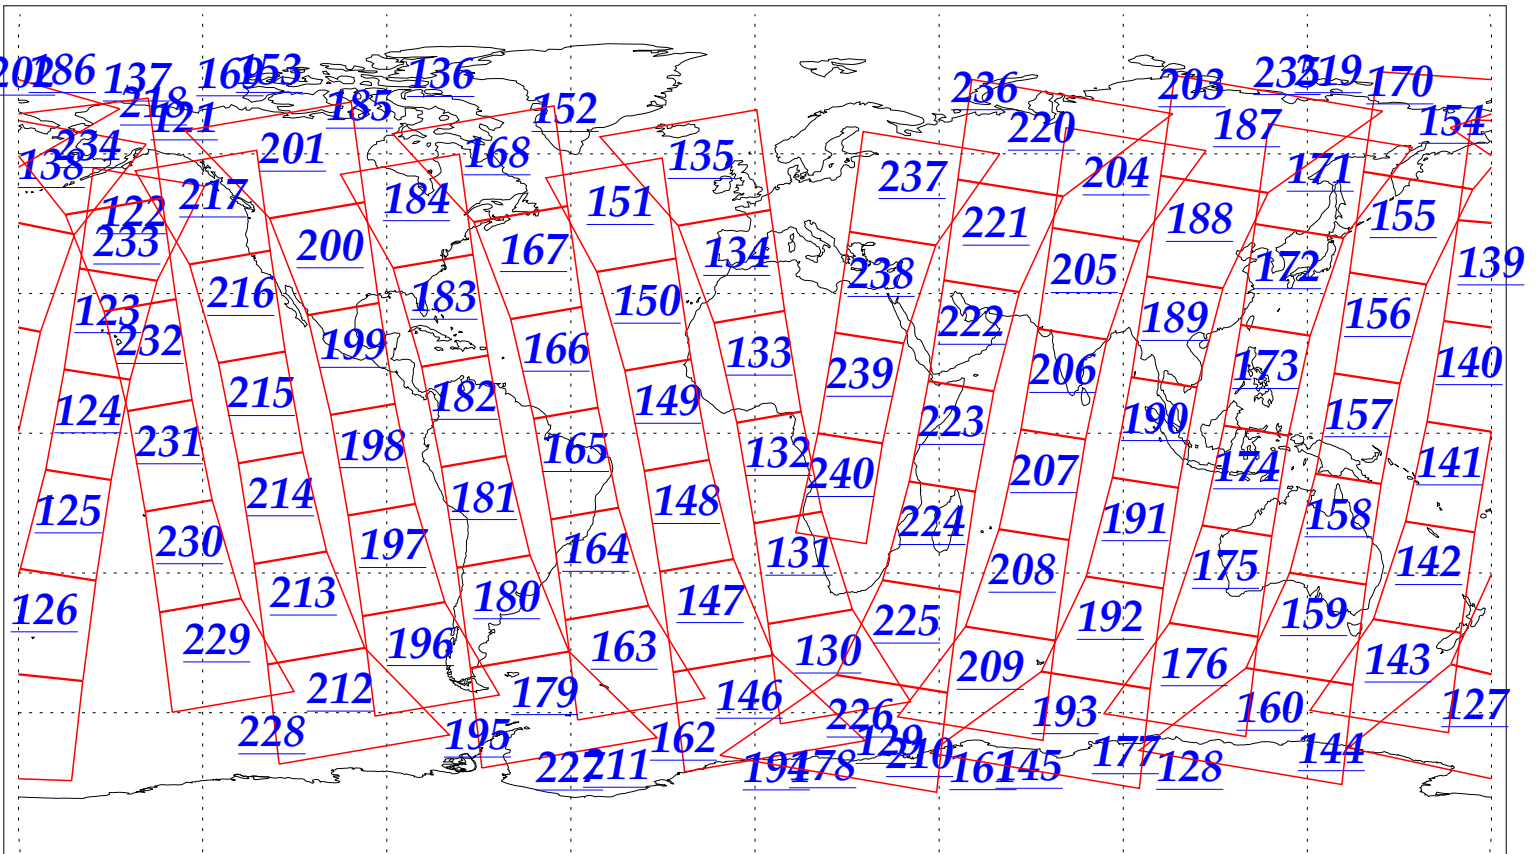

L1B Availability  
AMSU Granules: 240  
HSB Granules: 240  
AIRS Granules: 240

25 Oct 2002  
DoY 298  
Aqua Day 174  
Granules: 1 to 120

Granules: 121 to 240

Legend: AMSU Available, HSB Available, AIRS Available

L1B Availability  
AMSU Granules: 240  
HSB Granules: 240  
AIRS Granules: 240

25 Oct 2002  
DoY 298  
Aqua Day 174

Ascending Granules

Descending Granules

Legend: AMSU Available, HSB Available, AIRS Available

L1B Availability  
 AMSU Granules: 240  
 HSB Granules: 240  
 AIRS Granules: 240

25 Oct 2002  
 DoY 298  
 Aqua Day 174

Northern Hemisphere Granules

Southern Hemisphere Granules

Legend: AMSU Available, HSB Available, AIRS Available