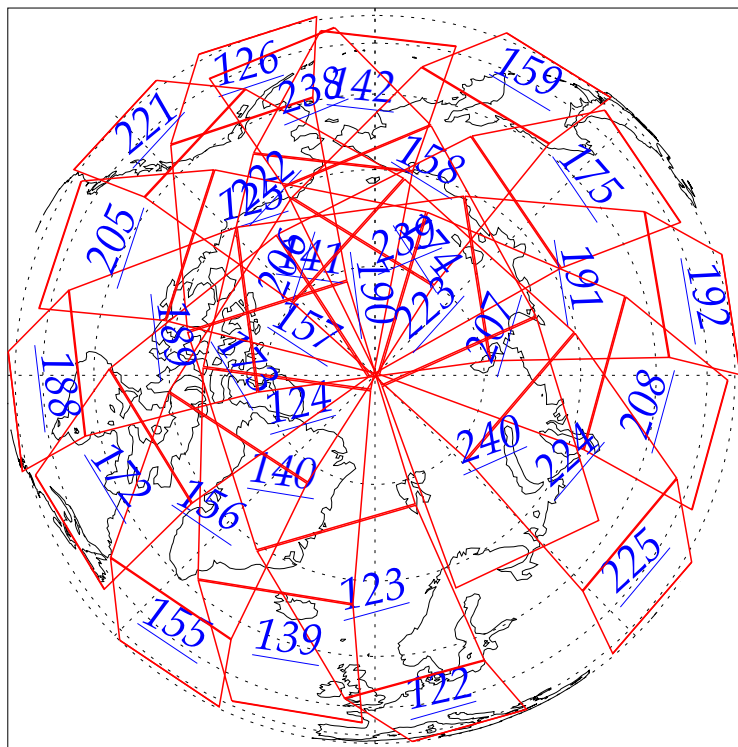

L1B Availability
AMSU Granules: 240
HSB Granules: 240
AIRS Granules: 0

21 Oct 2002
DoY 294
Aqua Day 170
Granules: 1 to 120

Granules: 121 to 240

Legend: AMSU Available, HSB Available, AIRS Available

L1B Availability
AMSU Granules: 240
HSB Granules: 240
AIRS Granules: 0

21 Oct 2002
DoY 294
Aqua Day 170

Ascending Granules

Descending Granules

Legend: AMSU Available, HSB Available, AIRS Available

L1B Availability
 AMSU Granules: 240
 HSB Granules: 240
 AIRS Granules: 0

21 Oct 2002
 DoY 294
 Aqua Day 170

Northern Hemisphere Granules

Southern Hemisphere Granules

Legend: AMSU Available, HSB Available, **AIRS Available**