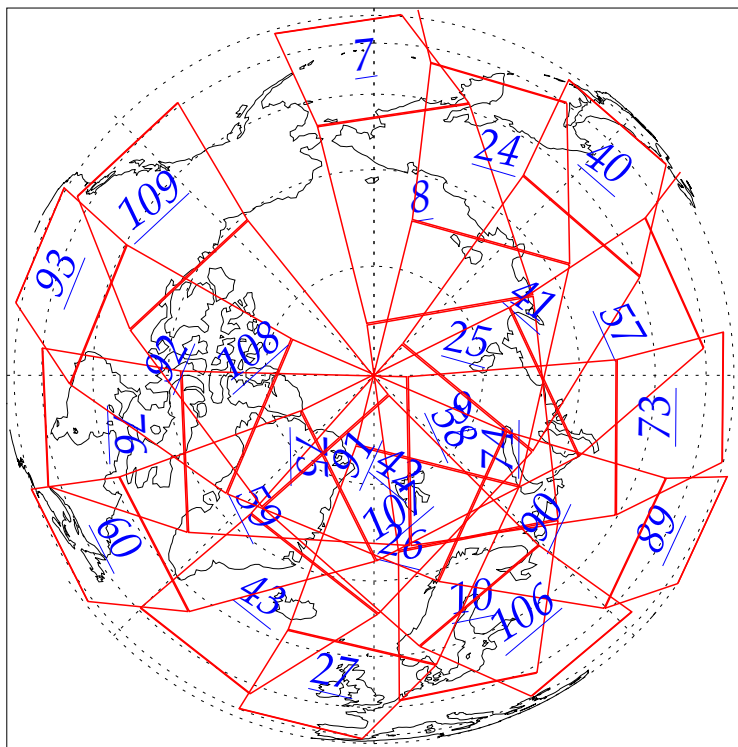

L1B Availability
AMSU Granules: 240
HSB Granules: 240
AIRS Granules: 0

21 Oct 2002
DoY 294
Aqua Day 170
Granules: 1 to 120

Granules: 121 to 240

Legend: AMSU Available, HSB Available, AIRS Available

L1B Availability
AMSU Granules: 240
HSB Granules: 240
AIRS Granules: 0

21 Oct 2002
DoY 294
Aqua Day 170

Ascending Granules

Descending Granules

Legend: AMSU Available, HSB Available, AIRS Available

L1B Availability
 AMSU Granules: 240
 HSB Granules: 240
 AIRS Granules: 0

21 Oct 2002
 DoY 294
 Aqua Day 170

Northern Hemisphere Granules

Southern Hemisphere Granules

Legend: AMSU Available, HSB Available, **AIRS Available**