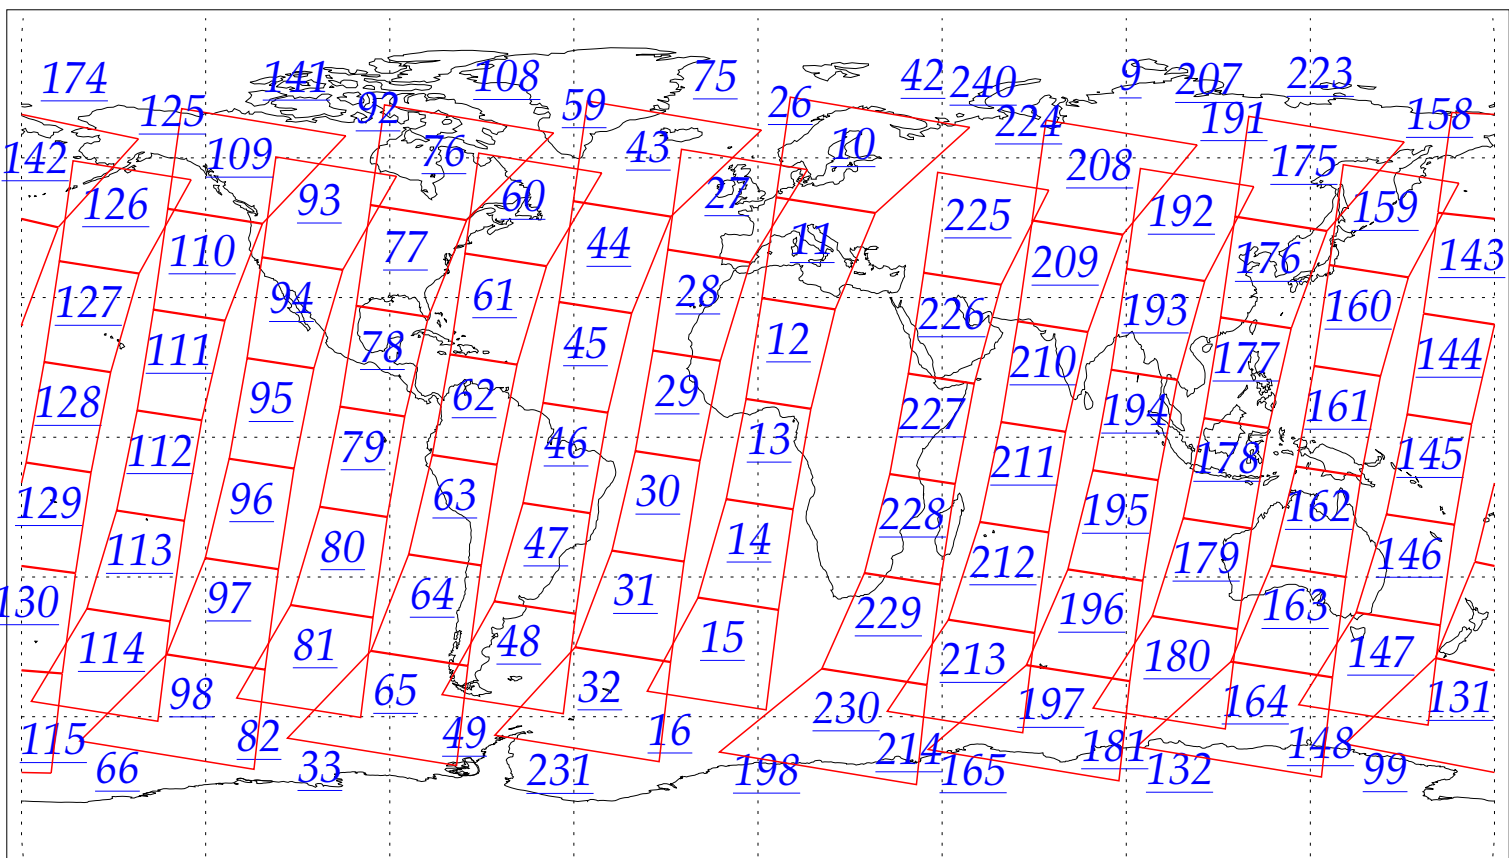

L1B Availability
AMSU Granules: 240
HSB Granules: 240
AIRS Granules: 0

21 Oct 2002
DoY 294
Aqua Day 170
Granules: 1 to 120

Granules: 121 to 240

Legend: AMSU Available, HSB Available, AIRS Available

L1B Availability
AMSU Granules: 240
HSB Granules: 240
AIRS Granules: 0

21 Oct 2002
DoY 294
Aqua Day 170

Ascending Granules

Descending Granules

Legend: AMSU Available, HSB Available, AIRS Available

L1B Availability
 AMSU Granules: 240
 HSB Granules: 240
 AIRS Granules: 0

21 Oct 2002
 DoY 294
 Aqua Day 170

Northern Hemisphere Granules

Southern Hemisphere Granules

Legend: AMSU Available, HSB Available, **AIRS Available**