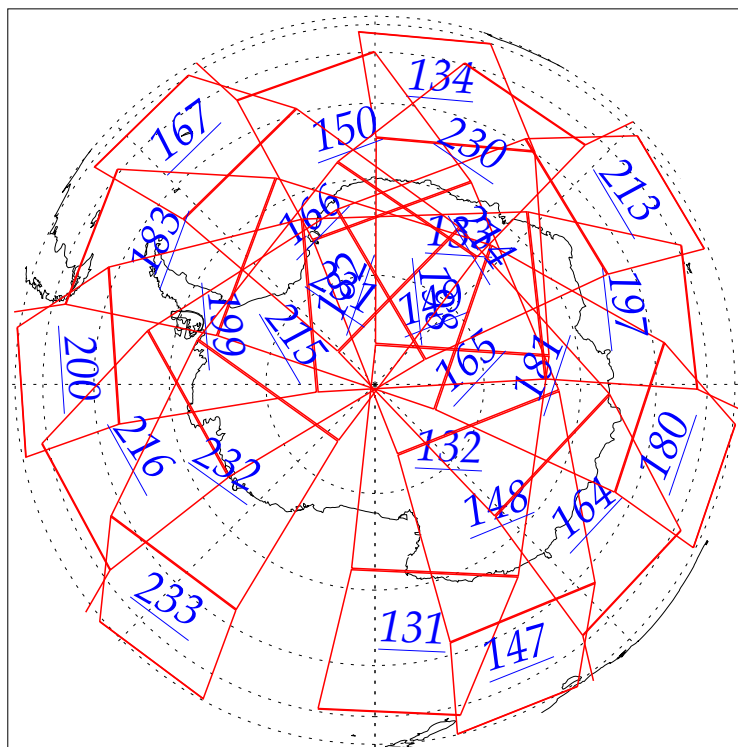

L1B Availability
AMSU Granules: 240
HSB Granules: 240
AIRS Granules: 0

21 Oct 2002
DoY 294
Aqua Day 170
Granules: 1 to 120

Granules: 121 to 240

Legend: AMSU Available, HSB Available, AIRS Available

L1B Availability
AMSU Granules: 240
HSB Granules: 240
AIRS Granules: 0

21 Oct 2002
DoY 294
Aqua Day 170

Ascending Granules

Descending Granules

Legend: AMSU Available, HSB Available, AIRS Available

L1B Availability
 AMSU Granules: 240
 HSB Granules: 240
 AIRS Granules: 0

21 Oct 2002
 DoY 294
 Aqua Day 170

Northern Hemisphere Granules

Southern Hemisphere Granules

Legend: AMSU Available, HSB Available, **AIRS Available**