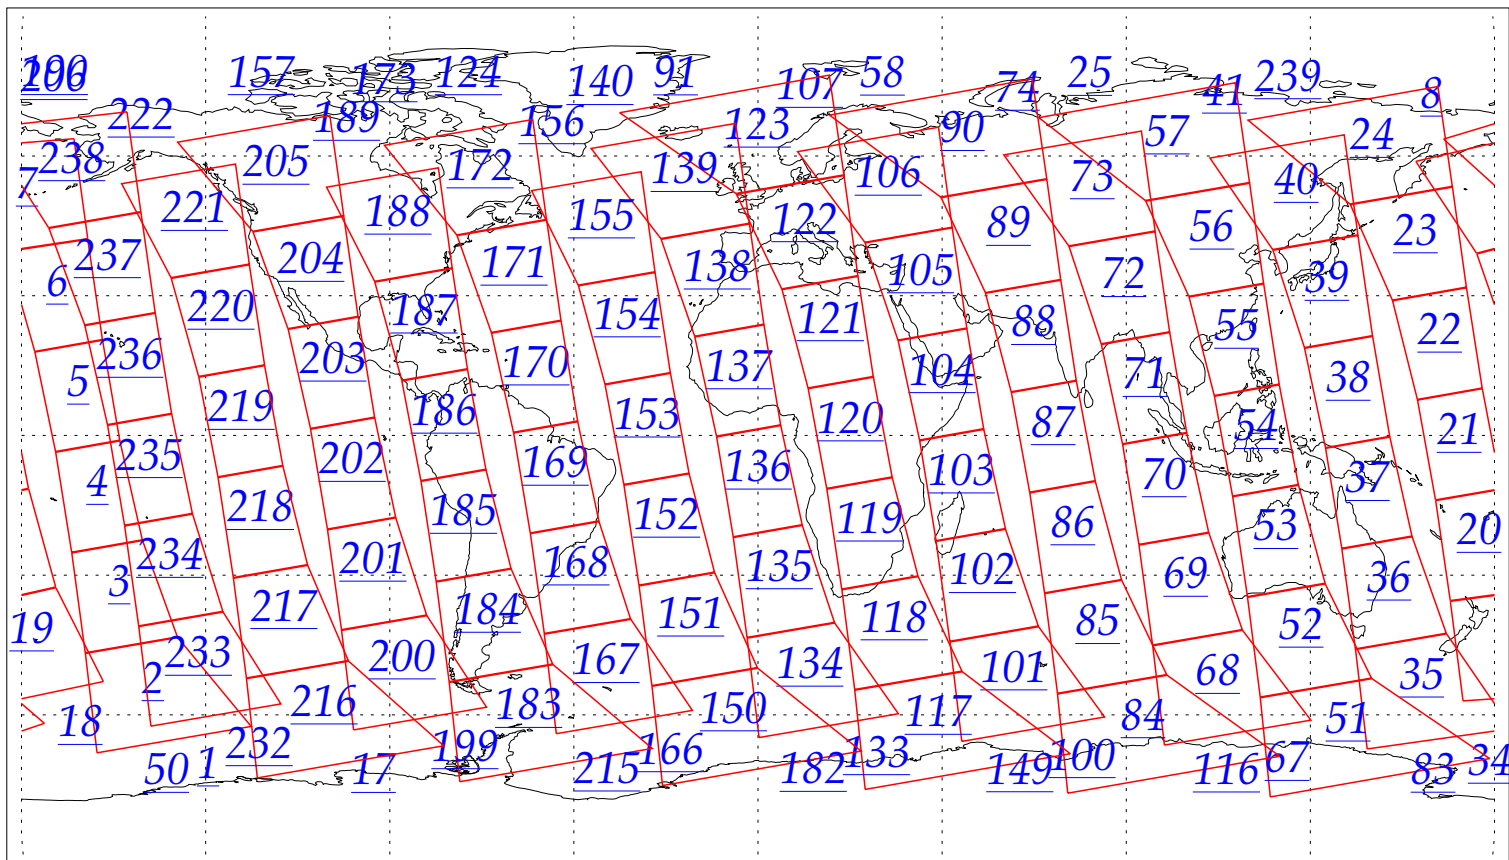

L1B Availability
AMSU Granules: 240
HSB Granules: 240
AIRS Granules: 0

21 Oct 2002
DoY 294
Aqua Day 170
Granules: 1 to 120

Granules: 121 to 240

Legend: AMSU Available, HSB Available, AIRS Available

L1B Availability
AMSU Granules: 240
HSB Granules: 240
AIRS Granules: 0

21 Oct 2002
DoY 294
Aqua Day 170

Ascending Granules

Descending Granules

Legend: AMSU Available, HSB Available, AIRS Available

L1B Availability
 AMSU Granules: 240
 HSB Granules: 240
 AIRS Granules: 0

21 Oct 2002
 DoY 294
 Aqua Day 170

Northern Hemisphere Granules

Southern Hemisphere Granules

Legend: AMSU Available, HSB Available, **AIRS Available**