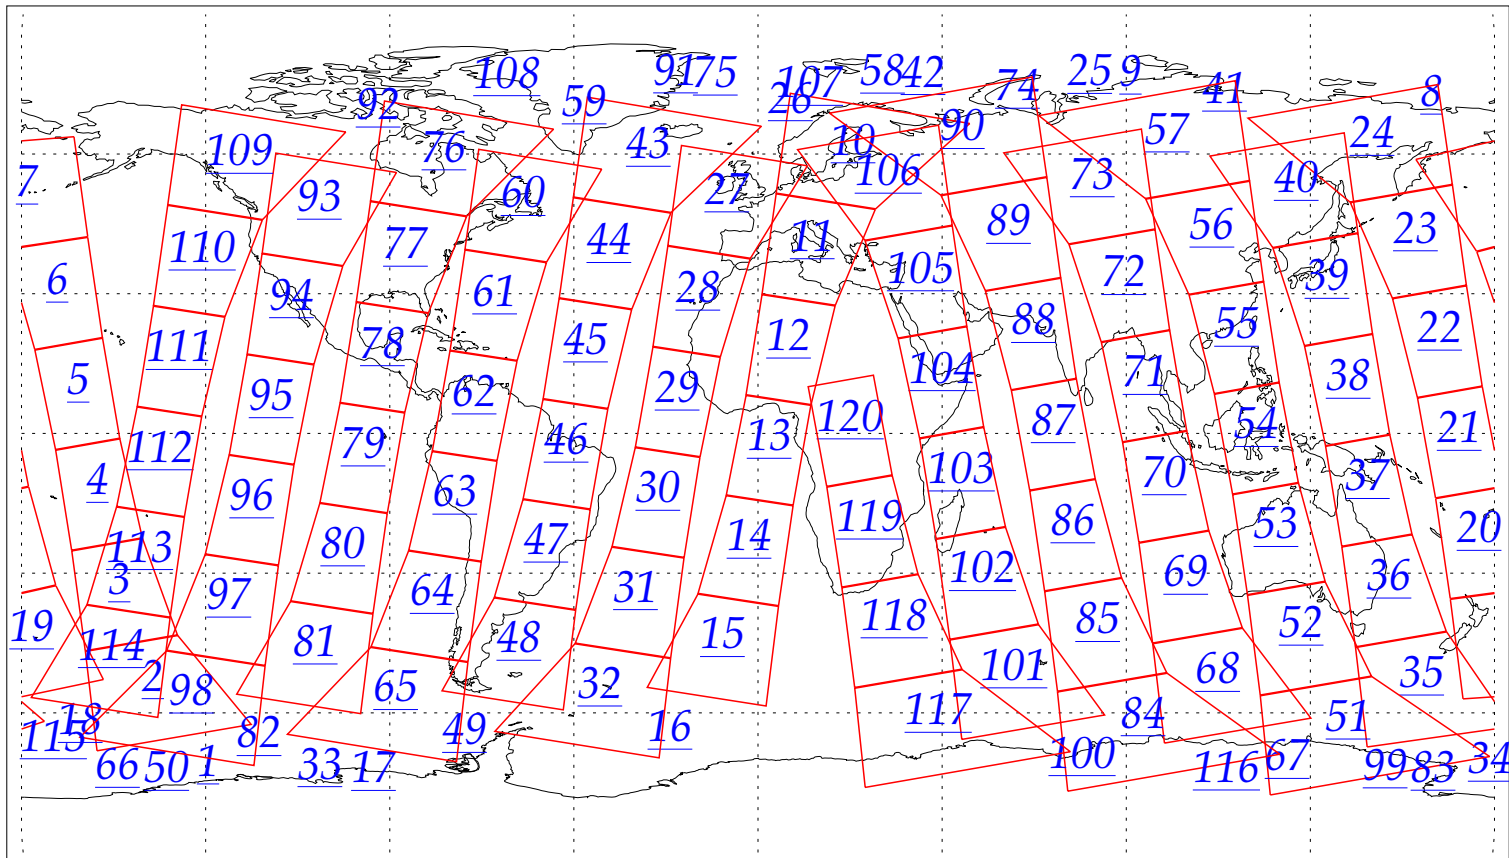

L1B Availability
AMSU Granules: 240
HSB Granules: 240
AIRS Granules: 0

21 Oct 2002
DoY 294
Aqua Day 170
Granules: 1 to 120

Granules: 121 to 240

Legend: AMSU Available, HSB Available, AIRS Available

L1B Availability
AMSU Granules: 240
HSB Granules: 240
AIRS Granules: 0

21 Oct 2002
DoY 294
Aqua Day 170

Ascending Granules

Descending Granules

Legend: AMSU Available, HSB Available, AIRS Available

L1B Availability
 AMSU Granules: 240
 HSB Granules: 240
 AIRS Granules: 0

21 Oct 2002
 DoY 294
 Aqua Day 170

Northern Hemisphere Granules

Southern Hemisphere Granules

Legend: AMSU Available, HSB Available, **AIRS Available**