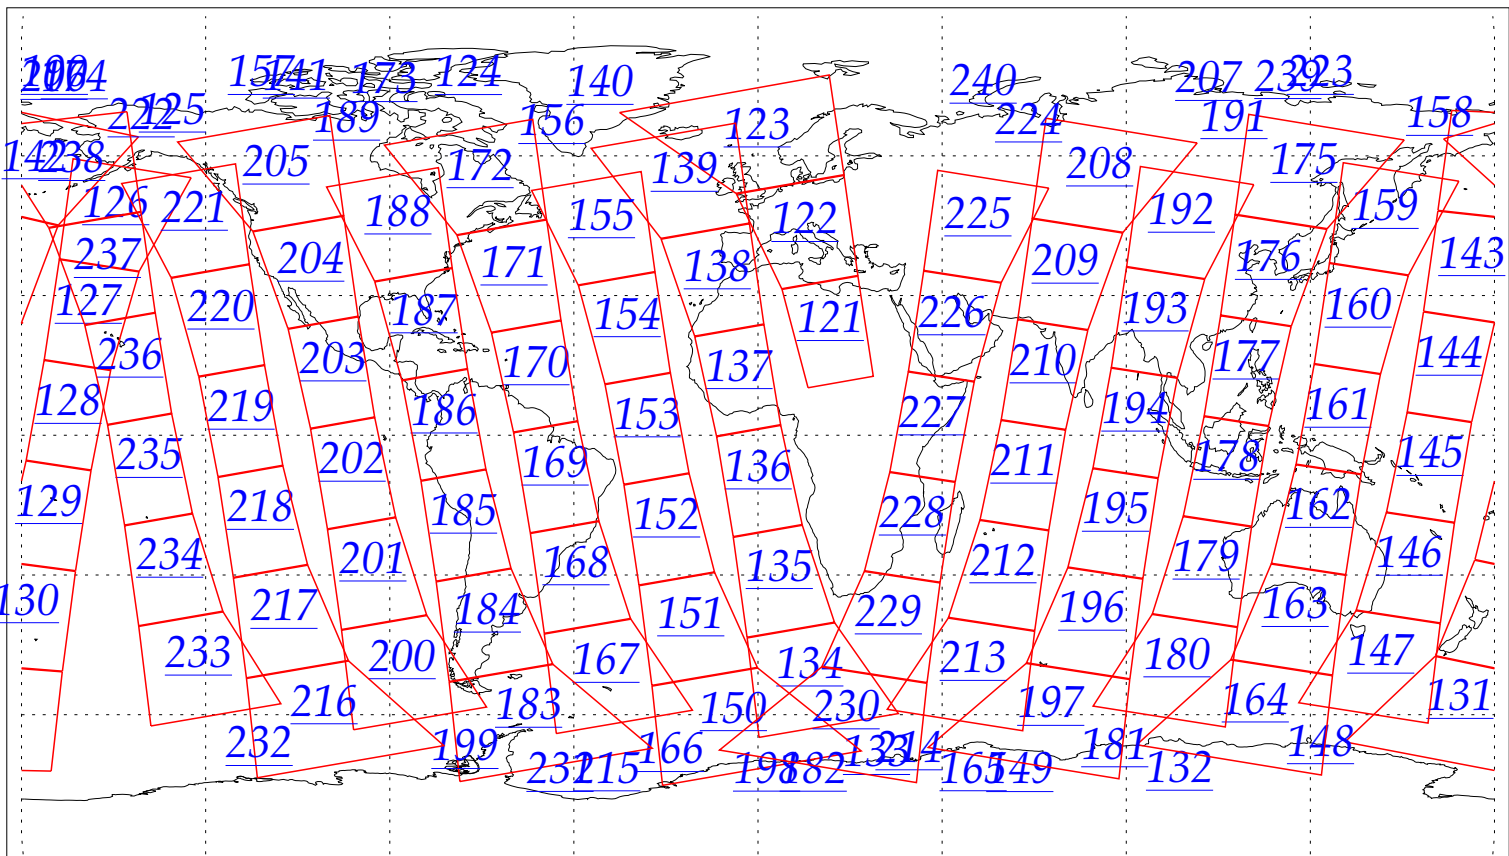

L1B Availability
AMSU Granules: 240
HSB Granules: 240
AIRS Granules: 0

21 Oct 2002
DoY 294
Aqua Day 170
Granules: 1 to 120

Granules: 121 to 240

Legend: AMSU Available, HSB Available, AIRS Available

L1B Availability
AMSU Granules: 240
HSB Granules: 240
AIRS Granules: 0

21 Oct 2002
DoY 294
Aqua Day 170

Ascending Granules

Descending Granules

Legend: AMSU Available, HSB Available, AIRS Available

L1B Availability
 AMSU Granules: 240
 HSB Granules: 240
 AIRS Granules: 0

21 Oct 2002
 DoY 294
 Aqua Day 170

Northern Hemisphere Granules

Southern Hemisphere Granules

Legend: AMSU Available, HSB Available, **AIRS Available**