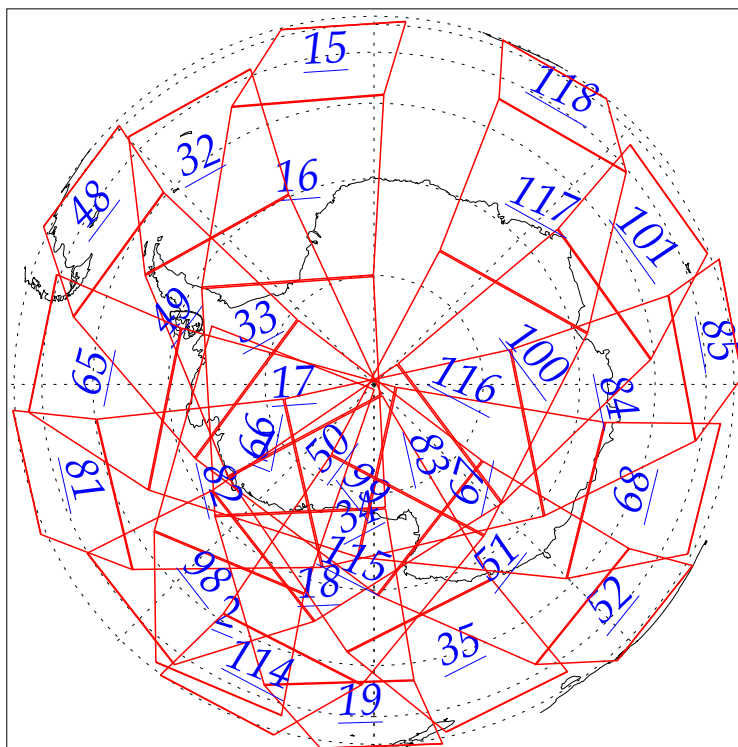

L1B Availability
AMSU Granules: 240
HSB Granules: 240
AIRS Granules: 0

21 Oct 2002
DoY 294
Aqua Day 170
Granules: 1 to 120

Granules: 121 to 240

Legend: AMSU Available, HSB Available, AIRS Available

L1B Availability
AMSU Granules: 240
HSB Granules: 240
AIRS Granules: 0

21 Oct 2002
DoY 294
Aqua Day 170

Ascending Granules

Descending Granules

Legend: AMSU Available, HSB Available, AIRS Available

L1B Availability
 AMSU Granules: 240
 HSB Granules: 240
 AIRS Granules: 0

21 Oct 2002
 DoY 294
 Aqua Day 170

Northern Hemisphere Granules

Southern Hemisphere Granules

Legend: AMSU Available, HSB Available, **AIRS Available**