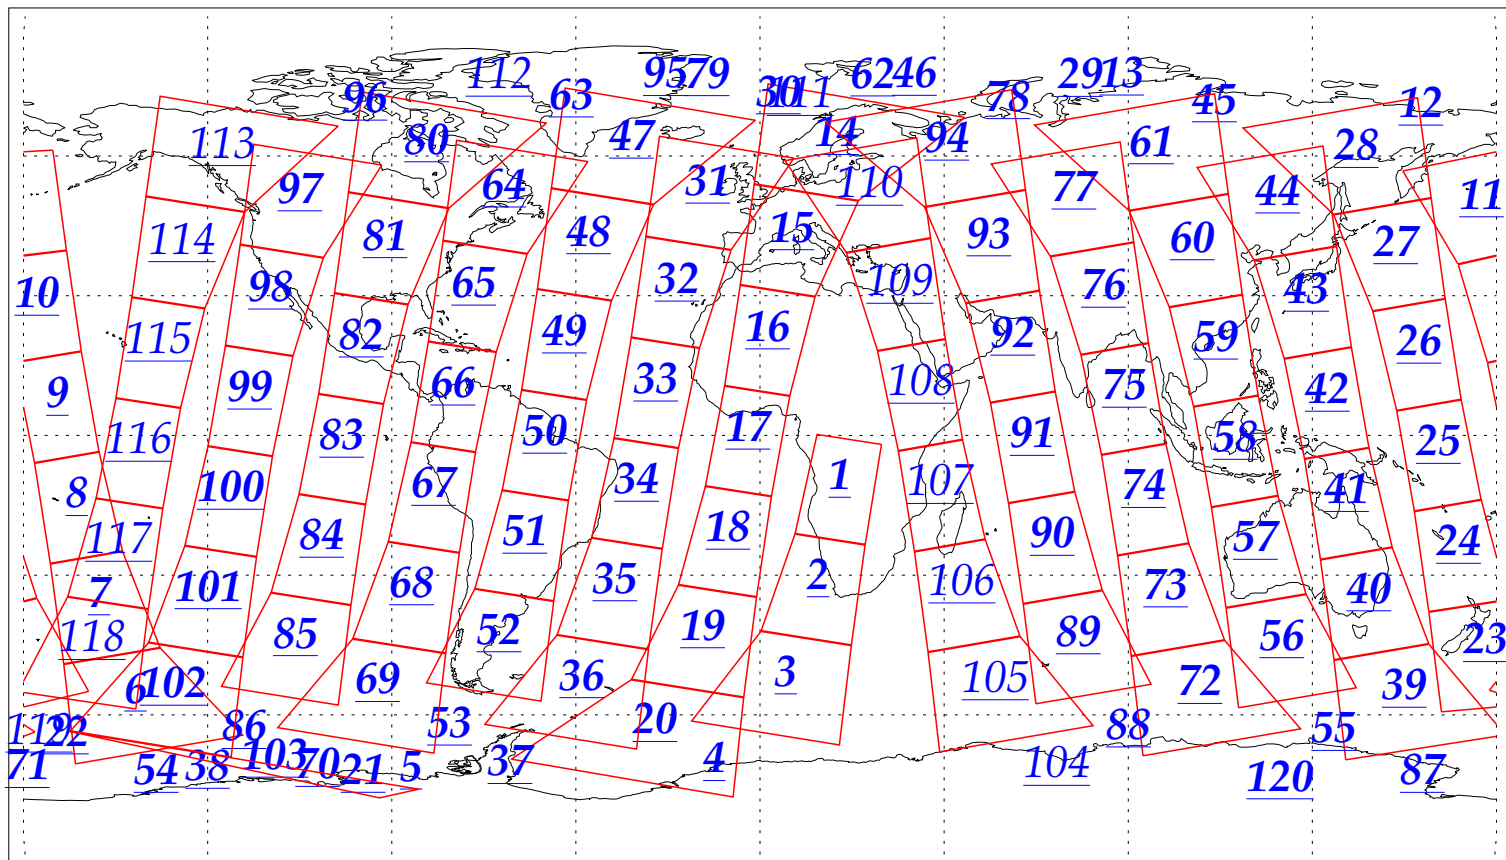

L1B Availability
AMSU Granules: 215
HSB Granules: 216
AIRS Granules: 186

17 Oct 2002
DoY 290
Aqua Day 166
Granules: 1 to 120

Granules: 121 to 240

Legend: AMSU Available, HSB Available, AIRS Available

L1B Availability
AMSU Granules: 215
HSB Granules: 216
AIRS Granules: 186

17 Oct 2002
DoY 290
Aqua Day 166

Ascending Granules

Descending Granules

Legend: AMSU Available, HSB Available, AIRS Available

L1B Availability
 AMSU Granules: 215
 HSB Granules: 216
 AIRS Granules: 186

17 Oct 2002
 DoY 290
 Aqua Day 166

Northern Hemisphere Granules

Southern Hemisphere Granules

Legend: AMSU Available, HSB Available, **AIRS Available**