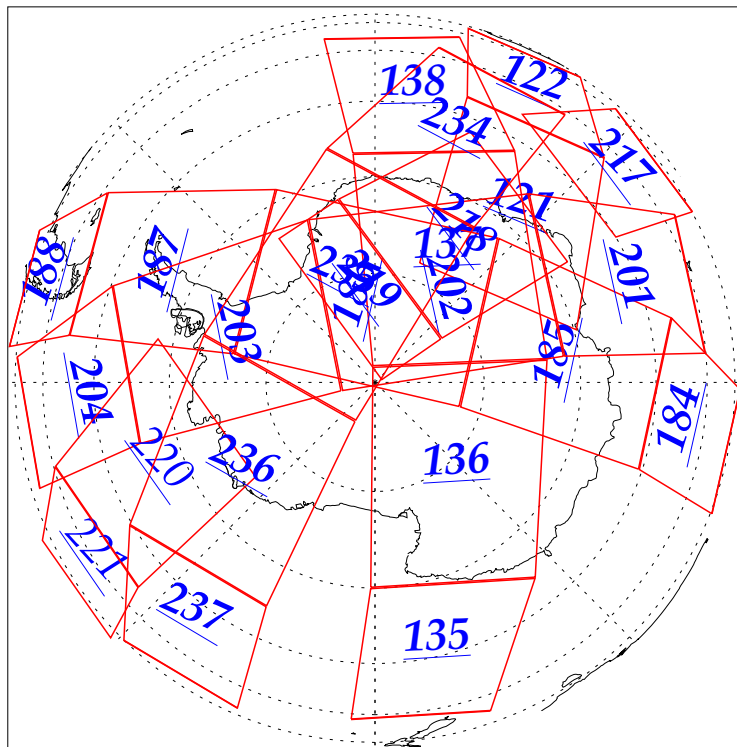

L1B Availability
AMSU Granules: 215
HSB Granules: 216
AIRS Granules: 186

17 Oct 2002
DoY 290
Aqua Day 166
Granules: 1 to 120

Granules: 121 to 240

Legend: AMSU Available, HSB Available, AIRS Available

L1B Availability
AMSU Granules: 215
HSB Granules: 216
AIRS Granules: 186

17 Oct 2002
DoY 290
Aqua Day 166

Ascending Granules

Descending Granules

Legend: AMSU Available, HSB Available, AIRS Available

L1B Availability
 AMSU Granules: 215
 HSB Granules: 216
 AIRS Granules: 186

17 Oct 2002
 DoY 290
 Aqua Day 166

Northern Hemisphere Granules

Southern Hemisphere Granules

Legend: AMSU Available, HSB Available, **AIRS Available**