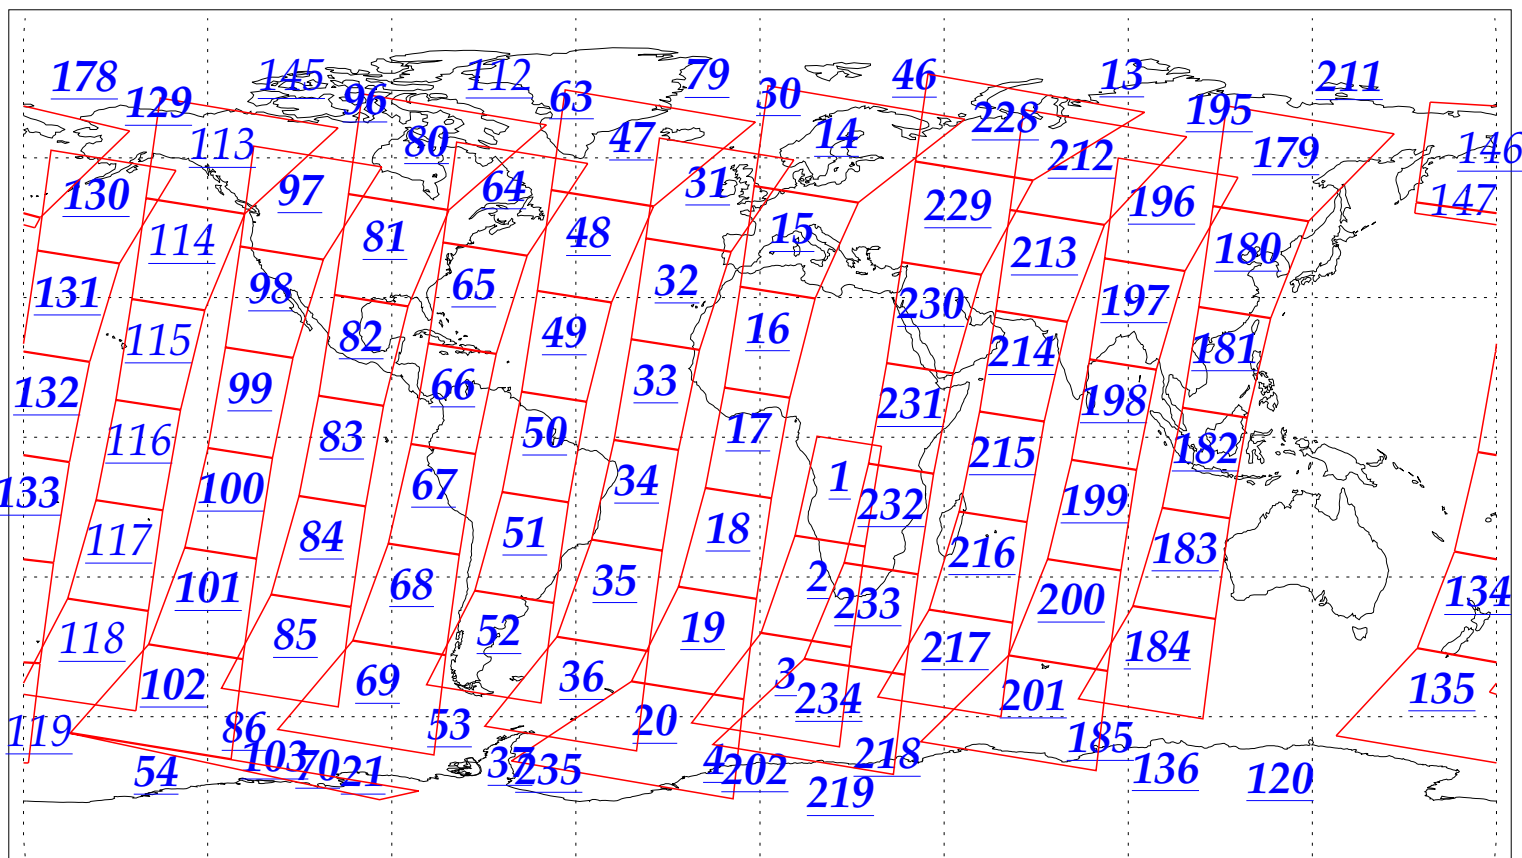

L1B Availability
AMSU Granules: 215
HSB Granules: 216
AIRS Granules: 186

17 Oct 2002
DoY 290
Aqua Day 166
Granules: 1 to 120

Granules: 121 to 240

Legend: AMSU Available, HSB Available, AIRS Available

L1B Availability
AMSU Granules: 215
HSB Granules: 216
AIRS Granules: 186

17 Oct 2002
DoY 290
Aqua Day 166

Ascending Granules

Descending Granules

Legend: AMSU Available, HSB Available, AIRS Available

L1B Availability
 AMSU Granules: 215
 HSB Granules: 216
 AIRS Granules: 186

17 Oct 2002
 DoY 290
 Aqua Day 166

Northern Hemisphere Granules

Southern Hemisphere Granules

Legend: AMSU Available, HSB Available, **AIRS Available**