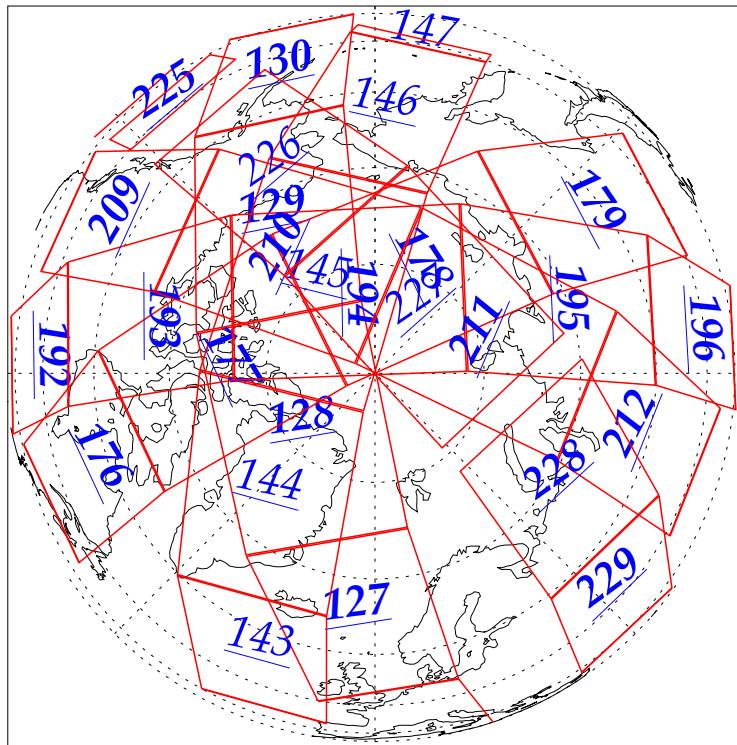

L1B Availability
AMSU Granules: 215
HSB Granules: 216
AIRS Granules: 186

17 Oct 2002
DoY 290
Aqua Day 166
Granules: 1 to 120

Granules: 121 to 240

Legend: AMSU Available, HSB Available, AIRS Available

L1B Availability
AMSU Granules: 215
HSB Granules: 216
AIRS Granules: 186

17 Oct 2002
DoY 290
Aqua Day 166

Ascending Granules

Descending Granules

Legend: AMSU Available, HSB Available, AIRS Available

L1B Availability
 AMSU Granules: 215
 HSB Granules: 216
 AIRS Granules: 186

17 Oct 2002
 DoY 290
 Aqua Day 166

Northern Hemisphere Granules

Southern Hemisphere Granules

Legend: AMSU Available, HSB Available, **AIRS Available**