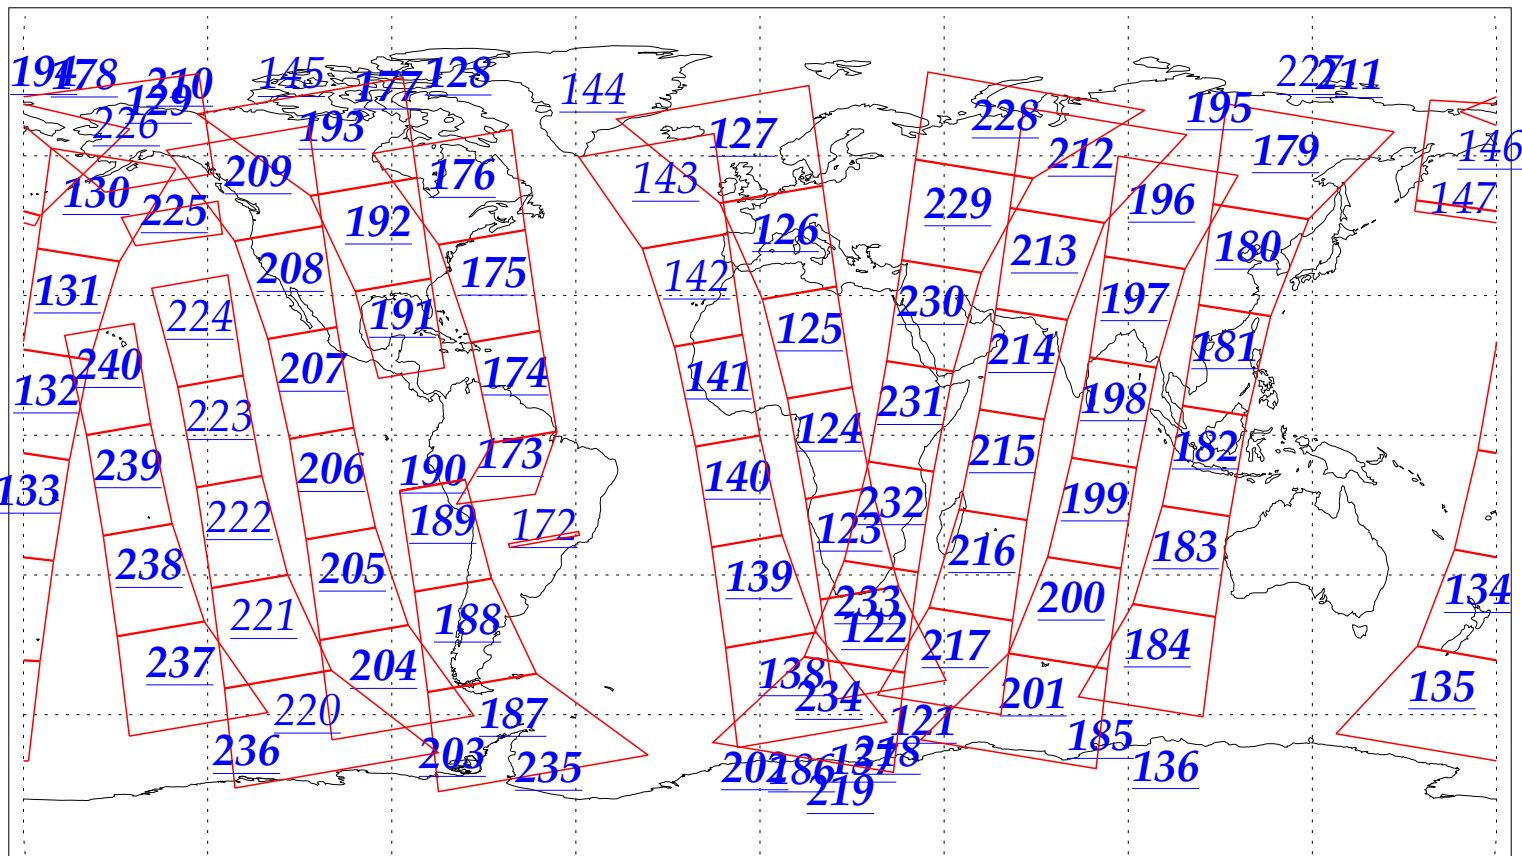

L1B Availability
AMSU Granules: 215
HSB Granules: 216
AIRS Granules: 186

17 Oct 2002
DoY 290
Aqua Day 166
Granules: 1 to 120

Granules: 121 to 240

Legend: AMSU Available, HSB Available, AIRS Available

L1B Availability
AMSU Granules: 215
HSB Granules: 216
AIRS Granules: 186

17 Oct 2002
DoY 290
Aqua Day 166

Ascending Granules

Descending Granules

Legend: AMSU Available, HSB Available, AIRS Available

L1B Availability
 AMSU Granules: 215
 HSB Granules: 216
 AIRS Granules: 186

17 Oct 2002
 DoY 290
 Aqua Day 166

Northern Hemisphere Granules

Southern Hemisphere Granules

Legend: AMSU Available, HSB Available, **AIRS Available**