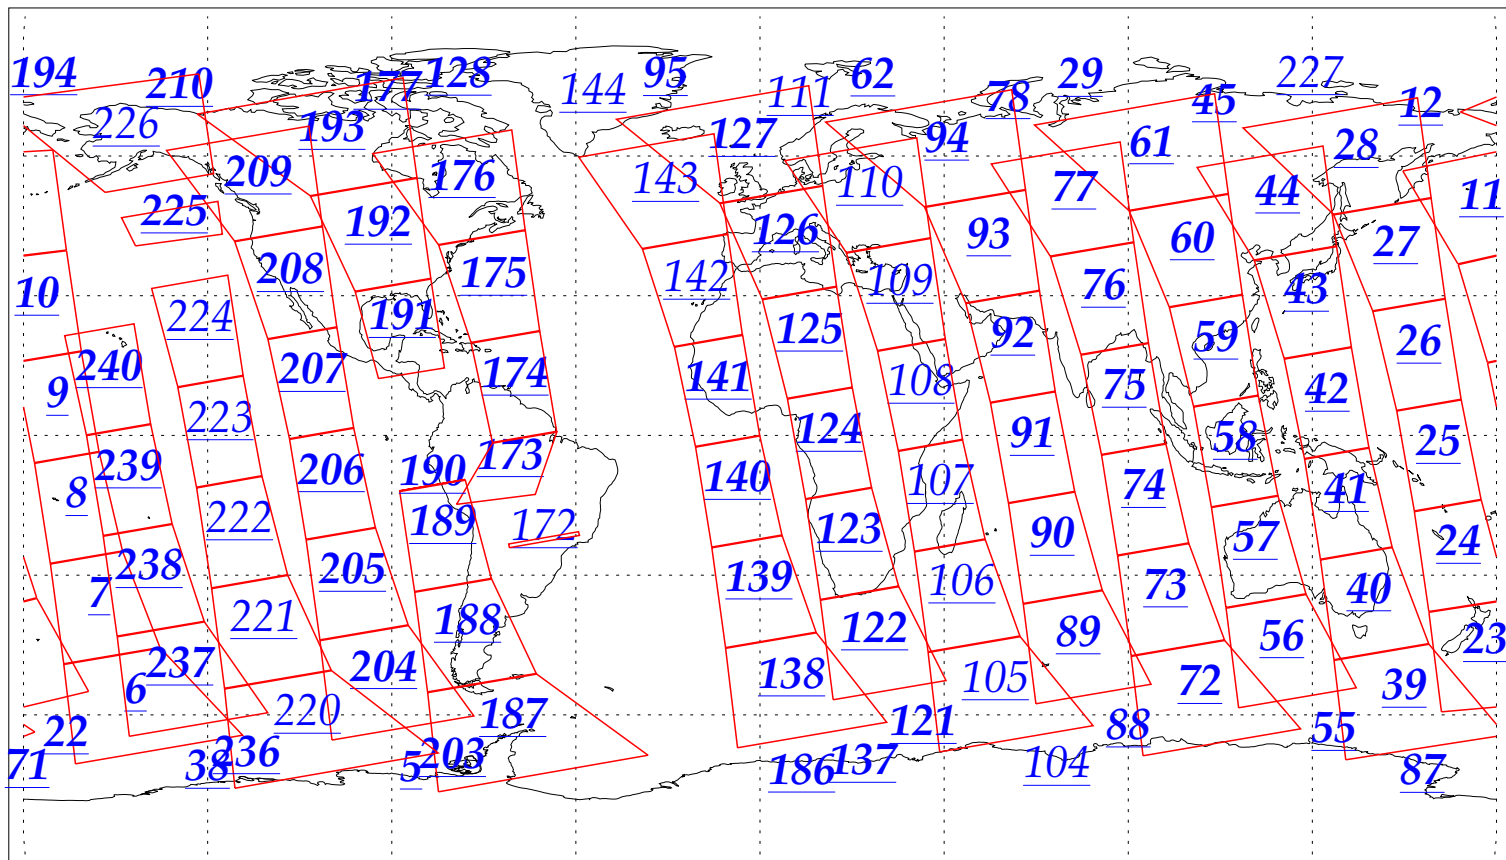

L1B Availability
AMSU Granules: 215
HSB Granules: 216
AIRS Granules: 186

17 Oct 2002
DoY 290
Aqua Day 166
Granules: 1 to 120

Granules: 121 to 240

Legend: AMSU Available, HSB Available, AIRS Available

L1B Availability
AMSU Granules: 215
HSB Granules: 216
AIRS Granules: 186

17 Oct 2002
DoY 290
Aqua Day 166

Ascending Granules

Descending Granules

Legend: AMSU Available, HSB Available, AIRS Available

L1B Availability
 AMSU Granules: 215
 HSB Granules: 216
 AIRS Granules: 186

17 Oct 2002
 DoY 290
 Aqua Day 166

Northern Hemisphere Granules

Southern Hemisphere Granules

Legend: AMSU Available, HSB Available, **AIRS Available**