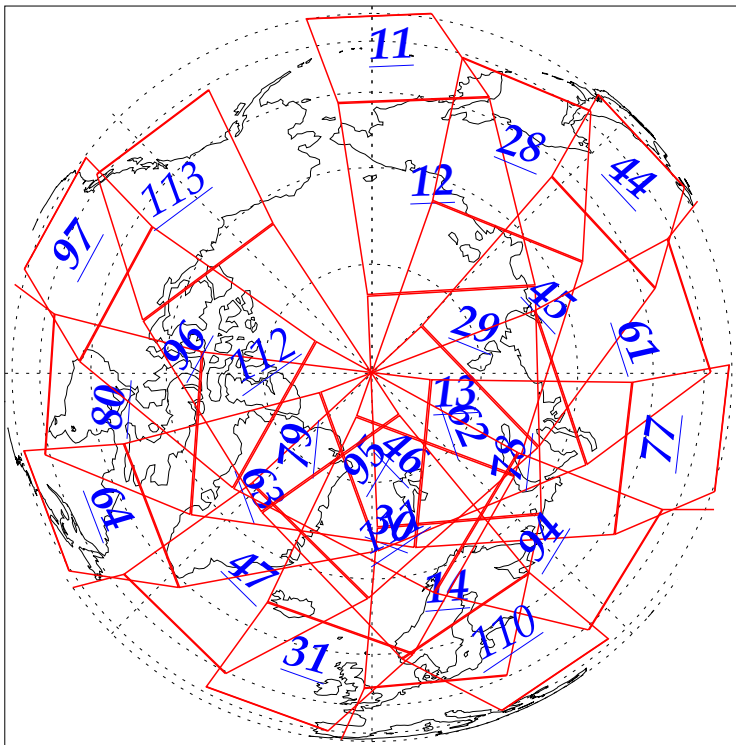

L1B Availability
AMSU Granules: 215
HSB Granules: 216
AIRS Granules: 186

17 Oct 2002
DoY 290
Aqua Day 166
Granules: 1 to 120

Granules: 121 to 240

Legend: AMSU Available, HSB Available, AIRS Available

L1B Availability
AMSU Granules: 215
HSB Granules: 216
AIRS Granules: 186

17 Oct 2002
DoY 290
Aqua Day 166

Ascending Granules

Descending Granules

Legend: AMSU Available, HSB Available, AIRS Available

L1B Availability
 AMSU Granules: 215
 HSB Granules: 216
 AIRS Granules: 186

17 Oct 2002
 DoY 290
 Aqua Day 166

Northern Hemisphere Granules

Southern Hemisphere Granules

Legend: AMSU Available, HSB Available, **AIRS Available**