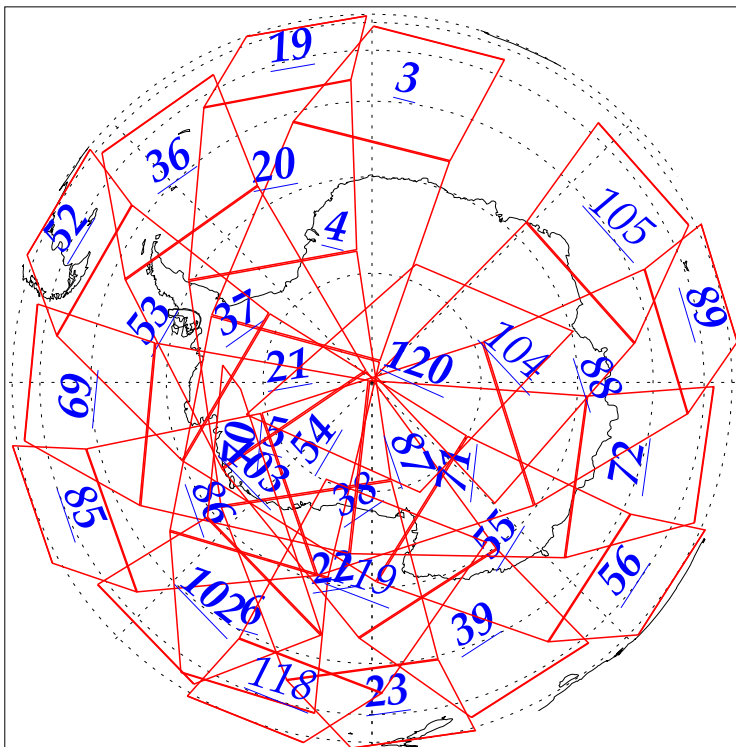

L1B Availability
AMSU Granules: 215
HSB Granules: 216
AIRS Granules: 186

17 Oct 2002
DoY 290
Aqua Day 166
Granules: 1 to 120

Granules: 121 to 240

Legend: AMSU Available, HSB Available, AIRS Available

L1B Availability
AMSU Granules: 215
HSB Granules: 216
AIRS Granules: 186

17 Oct 2002
DoY 290
Aqua Day 166

Ascending Granules

Descending Granules

Legend: AMSU Available, HSB Available, AIRS Available

L1B Availability
 AMSU Granules: 215
 HSB Granules: 216
 AIRS Granules: 186

17 Oct 2002
 DoY 290
 Aqua Day 166

Northern Hemisphere Granules

Southern Hemisphere Granules

Legend: AMSU Available, HSB Available, **AIRS Available**