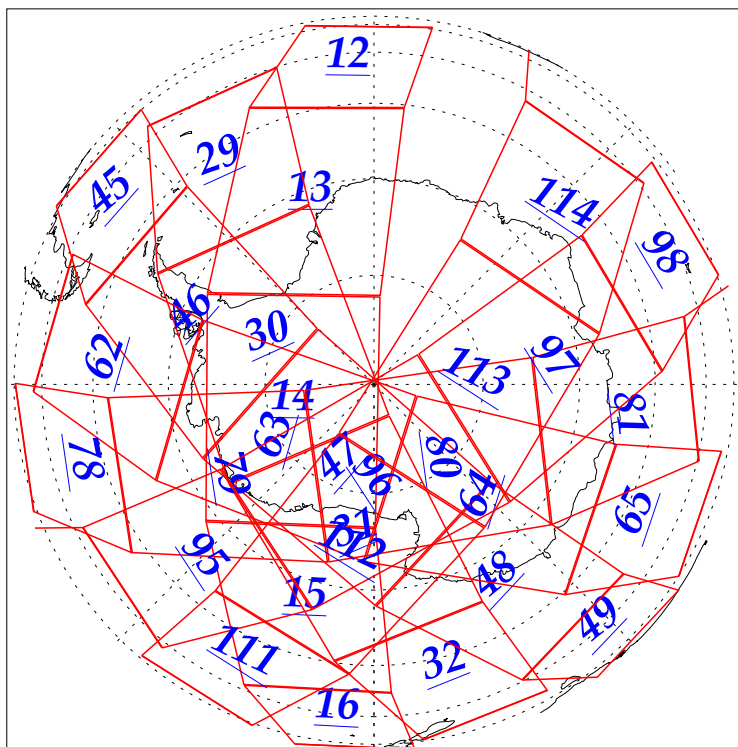

L1B Availability
AMSU Granules: 240
HSB Granules: 240
AIRS Granules: 233

16 Oct 2002
DoY 289
Aqua Day 165
Granules: 1 to 120

Granules: 121 to 240

Legend: AMSU Available, HSB Available, AIRS Available

L1B Availability
AMSU Granules: 240
HSB Granules: 240
AIRS Granules: 233

16 Oct 2002
DoY 289
Aqua Day 165

Ascending Granules

Descending Granules

Legend: AMSU Available, HSB Available, AIRS Available

L1B Availability
AMSU Granules: 240
HSB Granules: 240
AIRS Granules: 233

16 Oct 2002
DoY 289
Aqua Day 165

Northern Hemisphere Granules

Southern Hemisphere Granules

Legend: AMSU Available, HSB Available, **AIRS Available**