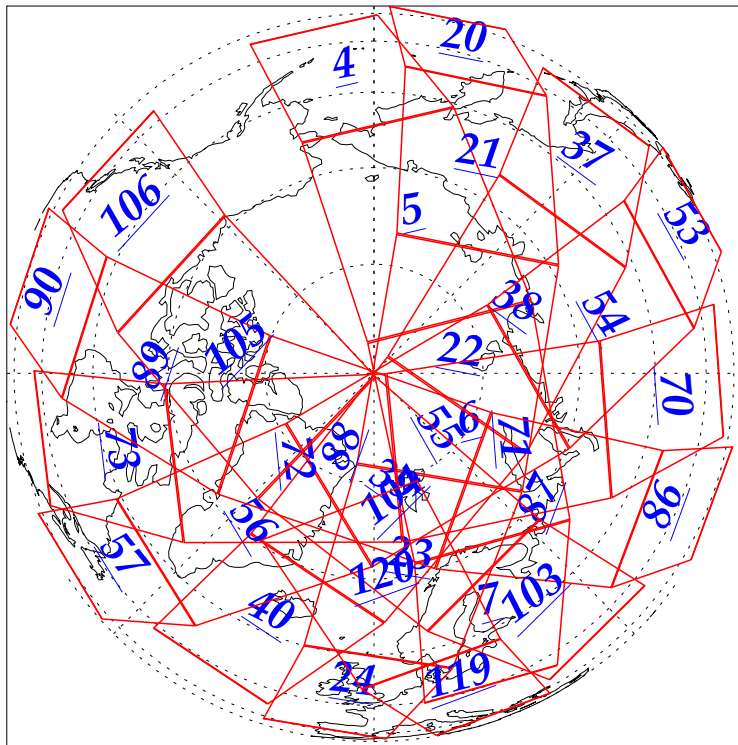

L1B Availability
AMSU Granules: 240
HSB Granules: 240
AIRS Granules: 233

16 Oct 2002
DoY 289
Aqua Day 165
Granules: 1 to 120

Granules: 121 to 240

Legend: AMSU Available, HSB Available, AIRS Available

L1B Availability
AMSU Granules: 240
HSB Granules: 240
AIRS Granules: 233

16 Oct 2002
DoY 289
Aqua Day 165

Ascending Granules

Descending Granules

Legend: AMSU Available, HSB Available, AIRS Available

L1B Availability
AMSU Granules: 240
HSB Granules: 240
AIRS Granules: 233

16 Oct 2002
DoY 289
Aqua Day 165

Northern Hemisphere Granules

Southern Hemisphere Granules

Legend: AMSU Available, HSB Available, **AIRS Available**