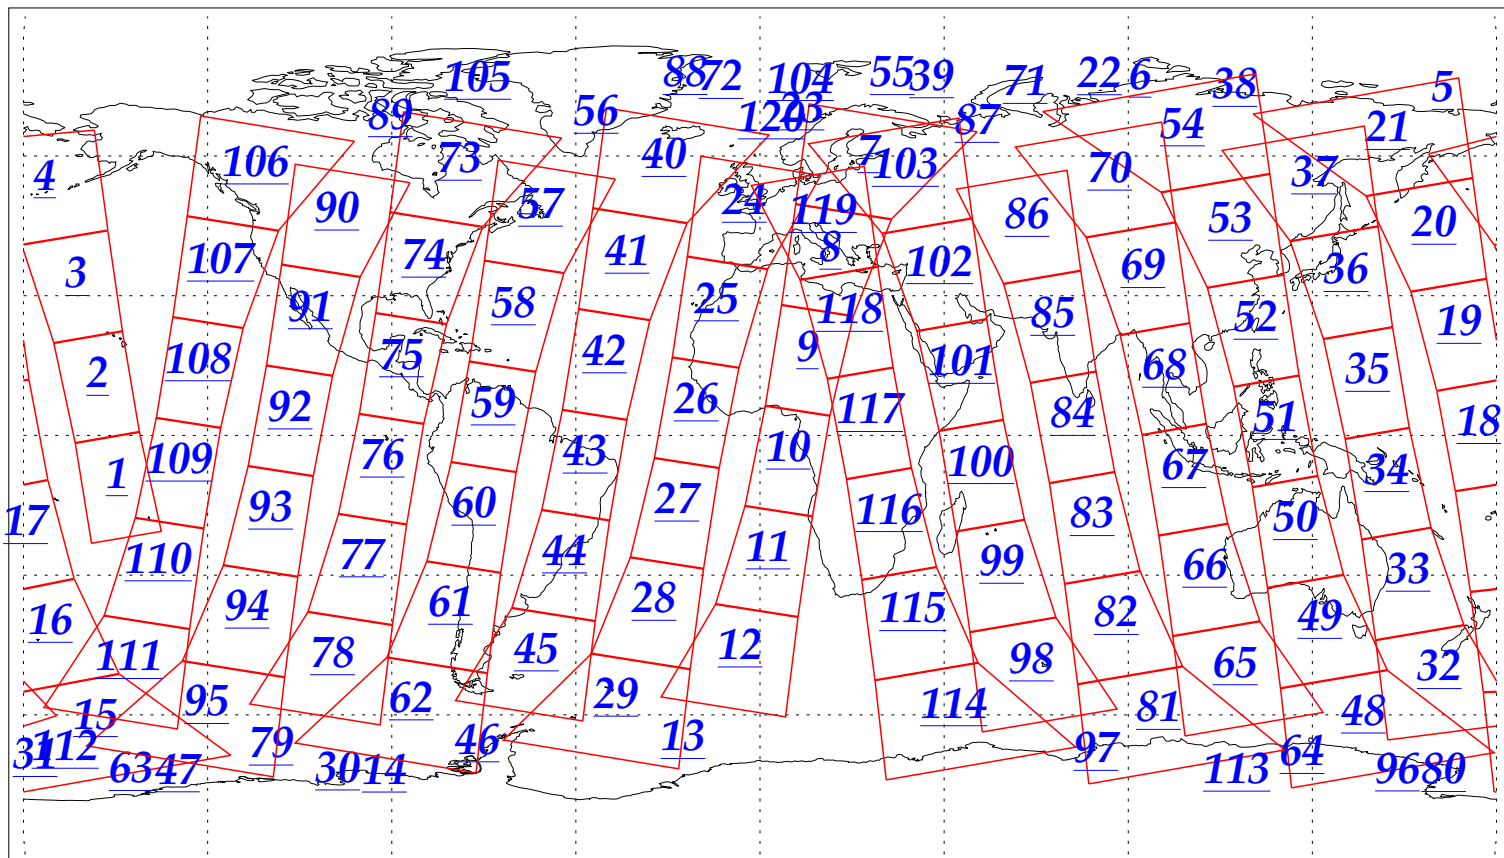

L1B Availability
AMSU Granules: 240
HSB Granules: 240
AIRS Granules: 233

16 Oct 2002
DoY 289
Aqua Day 165
Granules: 1 to 120

Granules: 121 to 240

Legend: AMSU Available, HSB Available, AIRS Available

L1B Availability
AMSU Granules: 240
HSB Granules: 240
AIRS Granules: 233

16 Oct 2002
DoY 289
Aqua Day 165

Ascending Granules

Descending Granules

Legend: AMSU Available, HSB Available, AIRS Available

L1B Availability
AMSU Granules: 240
HSB Granules: 240
AIRS Granules: 233

16 Oct 2002
DoY 289
Aqua Day 165

Northern Hemisphere Granules

Southern Hemisphere Granules

Legend: AMSU Available, HSB Available, **AIRS Available**