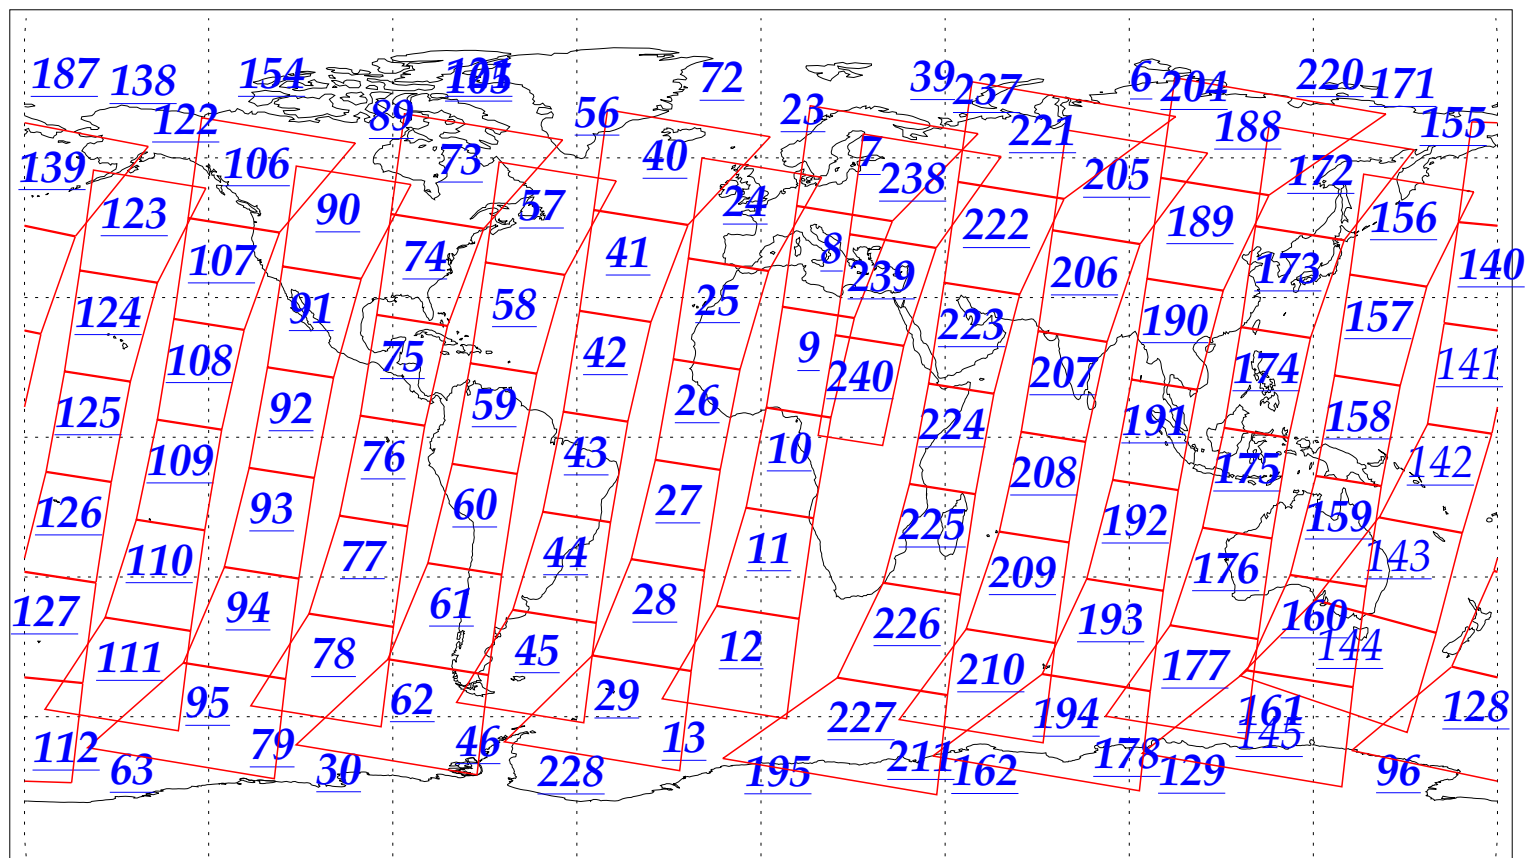

L1B Availability
AMSU Granules: 240
HSB Granules: 240
AIRS Granules: 233

16 Oct 2002
DoY 289
Aqua Day 165
Granules: 1 to 120

Granules: 121 to 240

Legend: AMSU Available, HSB Available, AIRS Available

L1B Availability
AMSU Granules: 240
HSB Granules: 240
AIRS Granules: 233

16 Oct 2002
DoY 289
Aqua Day 165

Ascending Granules

Descending Granules

Legend: AMSU Available, HSB Available, AIRS Available

L1B Availability
AMSU Granules: 240
HSB Granules: 240
AIRS Granules: 233

16 Oct 2002
DoY 289
Aqua Day 165

Northern Hemisphere Granules

Southern Hemisphere Granules

Legend: AMSU Available, HSB Available, **AIRS Available**