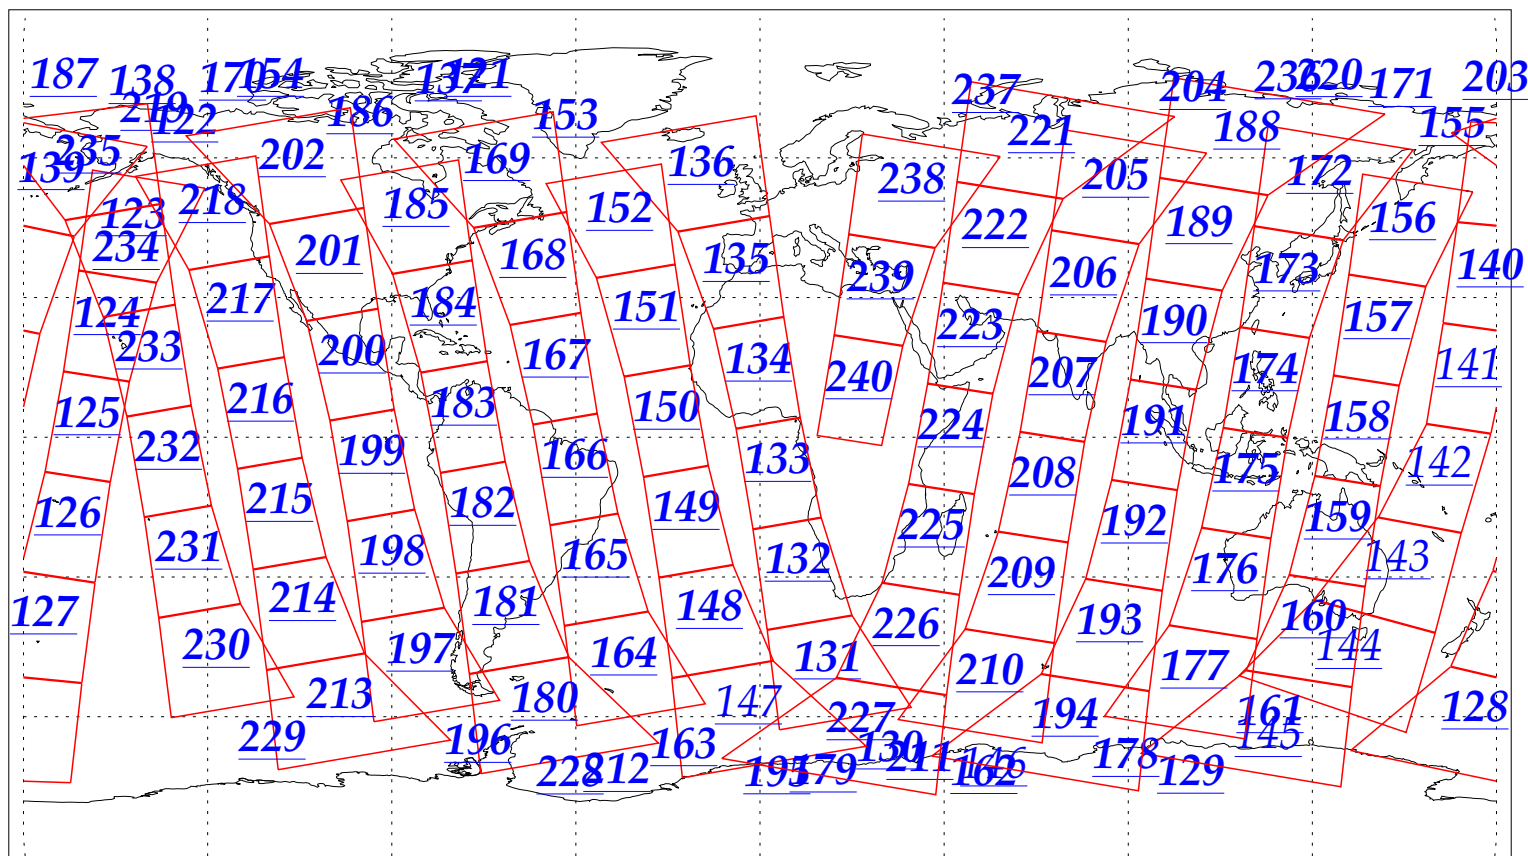

L1B Availability
AMSU Granules: 240
HSB Granules: 240
AIRS Granules: 233

16 Oct 2002
DoY 289
Aqua Day 165
Granules: 1 to 120

Granules: 121 to 240

Legend: AMSU Available, HSB Available, AIRS Available

L1B Availability
AMSU Granules: 240
HSB Granules: 240
AIRS Granules: 233

16 Oct 2002
DoY 289
Aqua Day 165

Ascending Granules

Descending Granules

Legend: AMSU Available, HSB Available, AIRS Available

L1B Availability
AMSU Granules: 240
HSB Granules: 240
AIRS Granules: 233

16 Oct 2002
DoY 289
Aqua Day 165