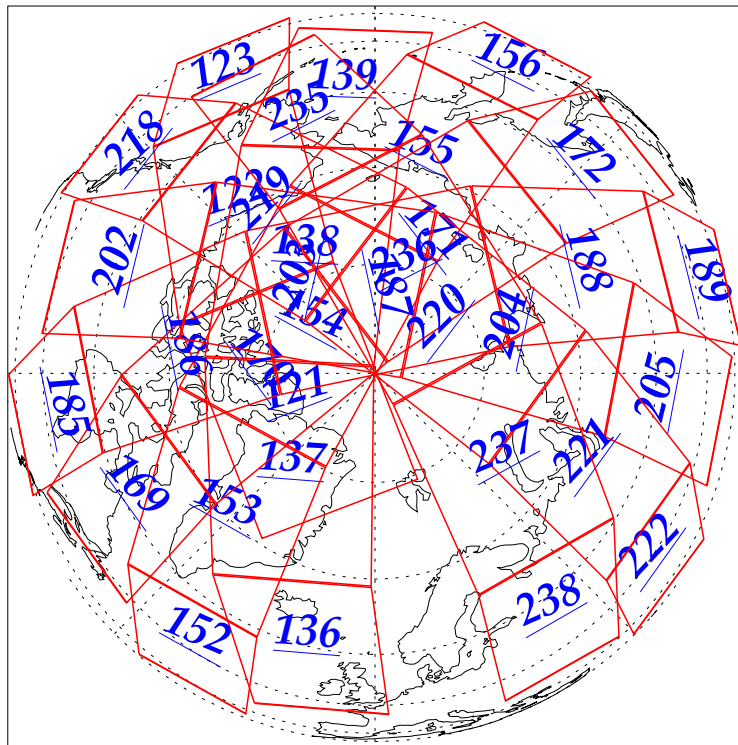

L1B Availability
AMSU Granules: 240
HSB Granules: 240
AIRS Granules: 233

16 Oct 2002
DoY 289
Aqua Day 165
Granules: 1 to 120

Granules: 121 to 240

Legend: AMSU Available, HSB Available, AIRS Available

L1B Availability
AMSU Granules: 240
HSB Granules: 240
AIRS Granules: 233

16 Oct 2002
DoY 289
Aqua Day 165

Ascending Granules

Descending Granules

Legend: AMSU Available, HSB Available, AIRS Available

L1B Availability
AMSU Granules: 240
HSB Granules: 240
AIRS Granules: 233

16 Oct 2002
DoY 289
Aqua Day 165

Northern Hemisphere Granules

Southern Hemisphere Granules

Legend: AMSU Available, HSB Available, **AIRS Available**