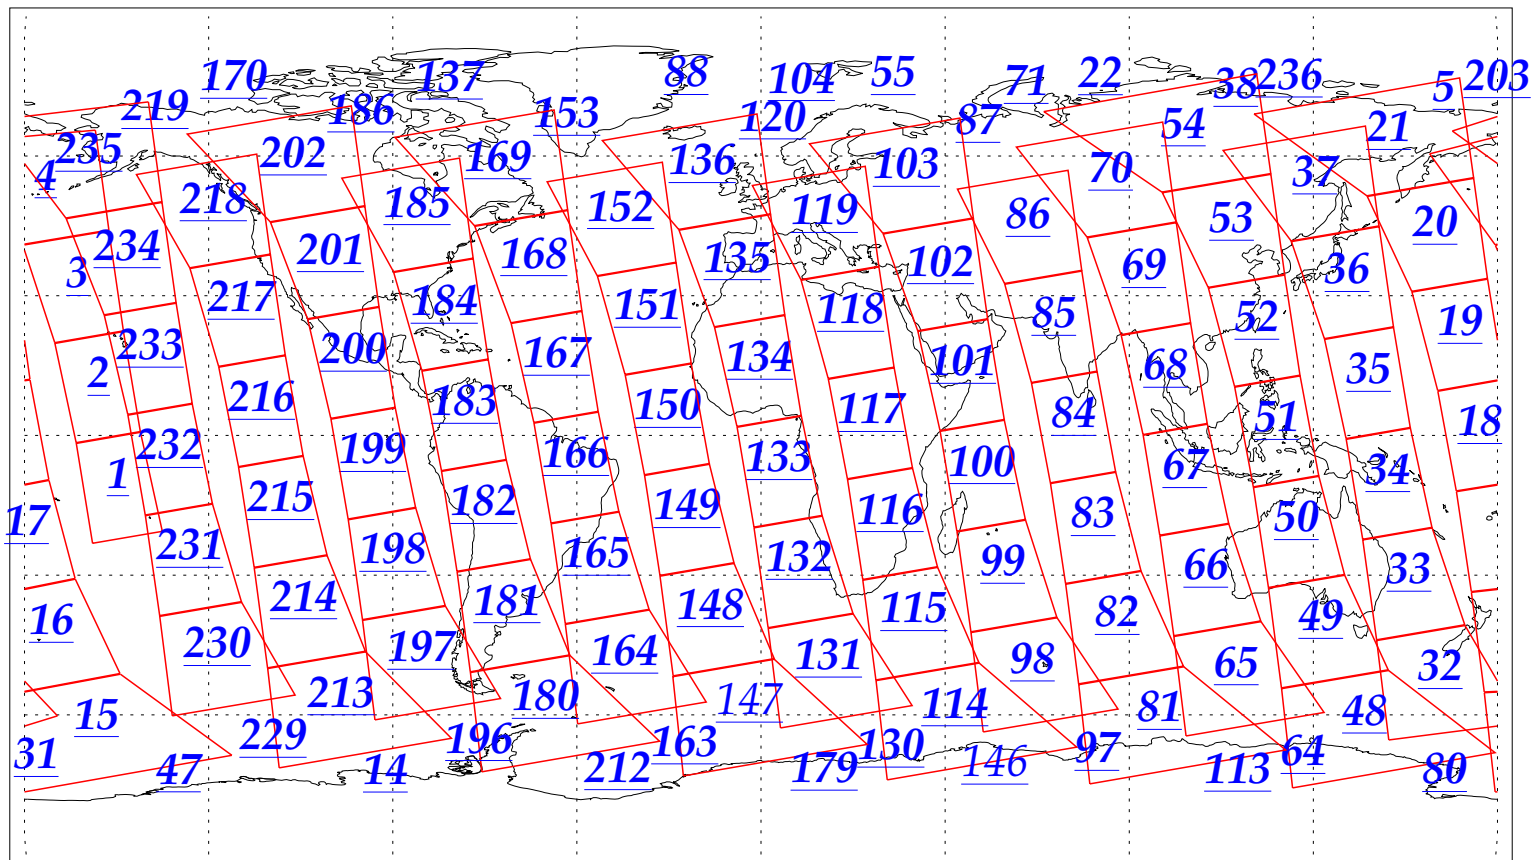

L1B Availability
AMSU Granules: 240
HSB Granules: 240
AIRS Granules: 233

16 Oct 2002
DoY 289
Aqua Day 165
Granules: 1 to 120

Granules: 121 to 240

Legend: AMSU Available, HSB Available, AIRS Available

L1B Availability
AMSU Granules: 240
HSB Granules: 240
AIRS Granules: 233

16 Oct 2002
DoY 289
Aqua Day 165

Ascending Granules

Descending Granules

Legend: AMSU Available, HSB Available, AIRS Available

L1B Availability
AMSU Granules: 240
HSB Granules: 240
AIRS Granules: 233

16 Oct 2002
DoY 289
Aqua Day 165

Northern Hemisphere Granules

Southern Hemisphere Granules

Legend: AMSU Available, HSB Available, **AIRS Available**