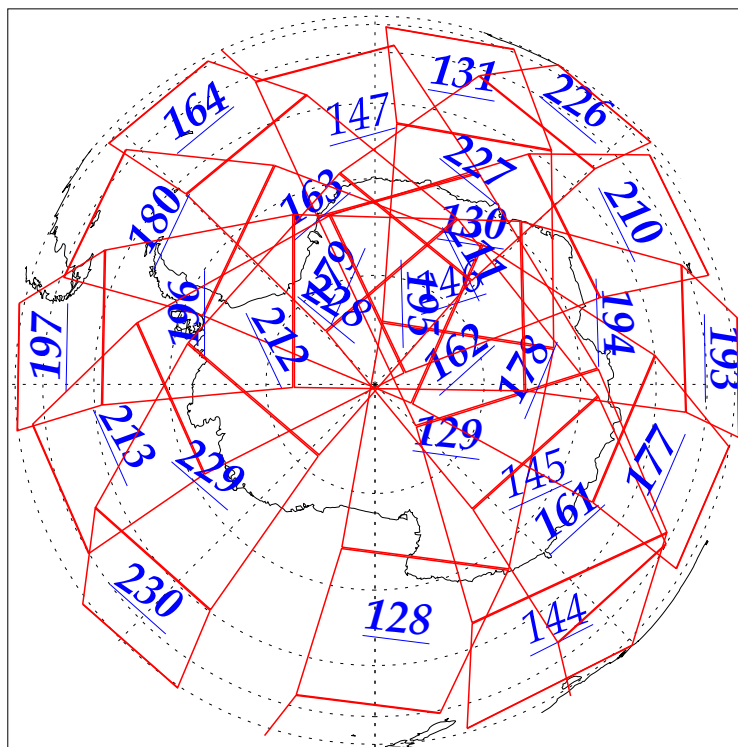

16 Oct 2002
DoY 289
Aqua Day 165

Ascending Granules

Descending Granules

Legend: AMSU Available, HSB Available, AIRS Available

L1B Availability
AMSU Granules: 240
HSB Granules: 240
AIRS Granules: 233

16 Oct 2002
DoY 289
Aqua Day 165

Northern Hemisphere Granules

Southern Hemisphere Granules

Legend: AMSU Available, HSB Available, **AIRS Available**