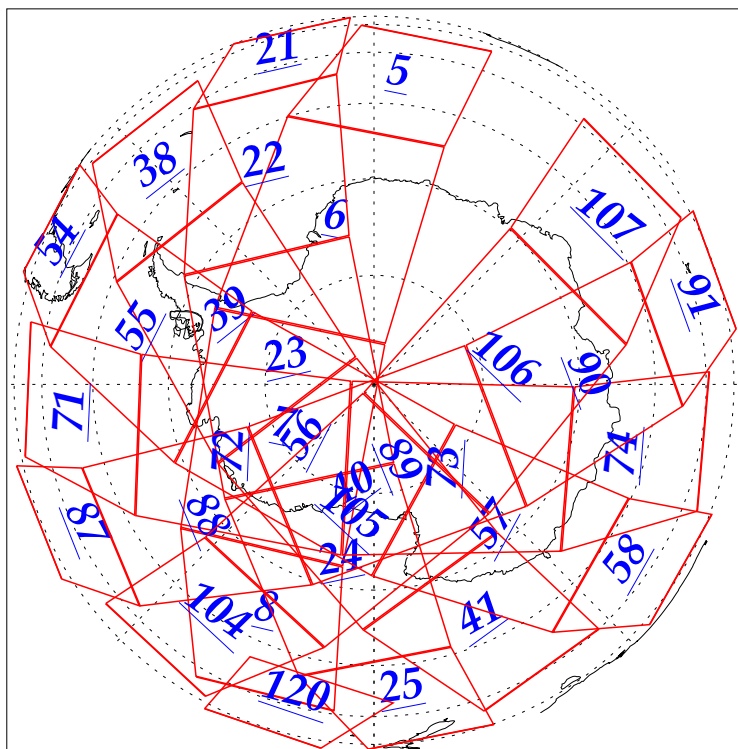

L1B Availability
AMSU Granules: 240
HSB Granules: 240
AIRS Granules: 240

15 Oct 2002
DoY 288
Aqua Day 164
Granules: 1 to 120

Granules: 121 to 240

Legend: AMSU Available, HSB Available, AIRS Available

L1B Availability
 AMSU Granules: 240
 HSB Granules: 240
 AIRS Granules: 240

15 Oct 2002
 DoY 288
 Aqua Day 164

Ascending Granules

Descending Granules

Legend: AMSU Available, HSB Available, AIRS Available

L1B Availability
 AMSU Granules: 240
 HSB Granules: 240
 AIRS Granules: 240

15 Oct 2002
 DoY 288
 Aqua Day 164

Northern Hemisphere Granules

Southern Hemisphere Granules

Legend: AMSU Available, HSB Available, AIRS Available