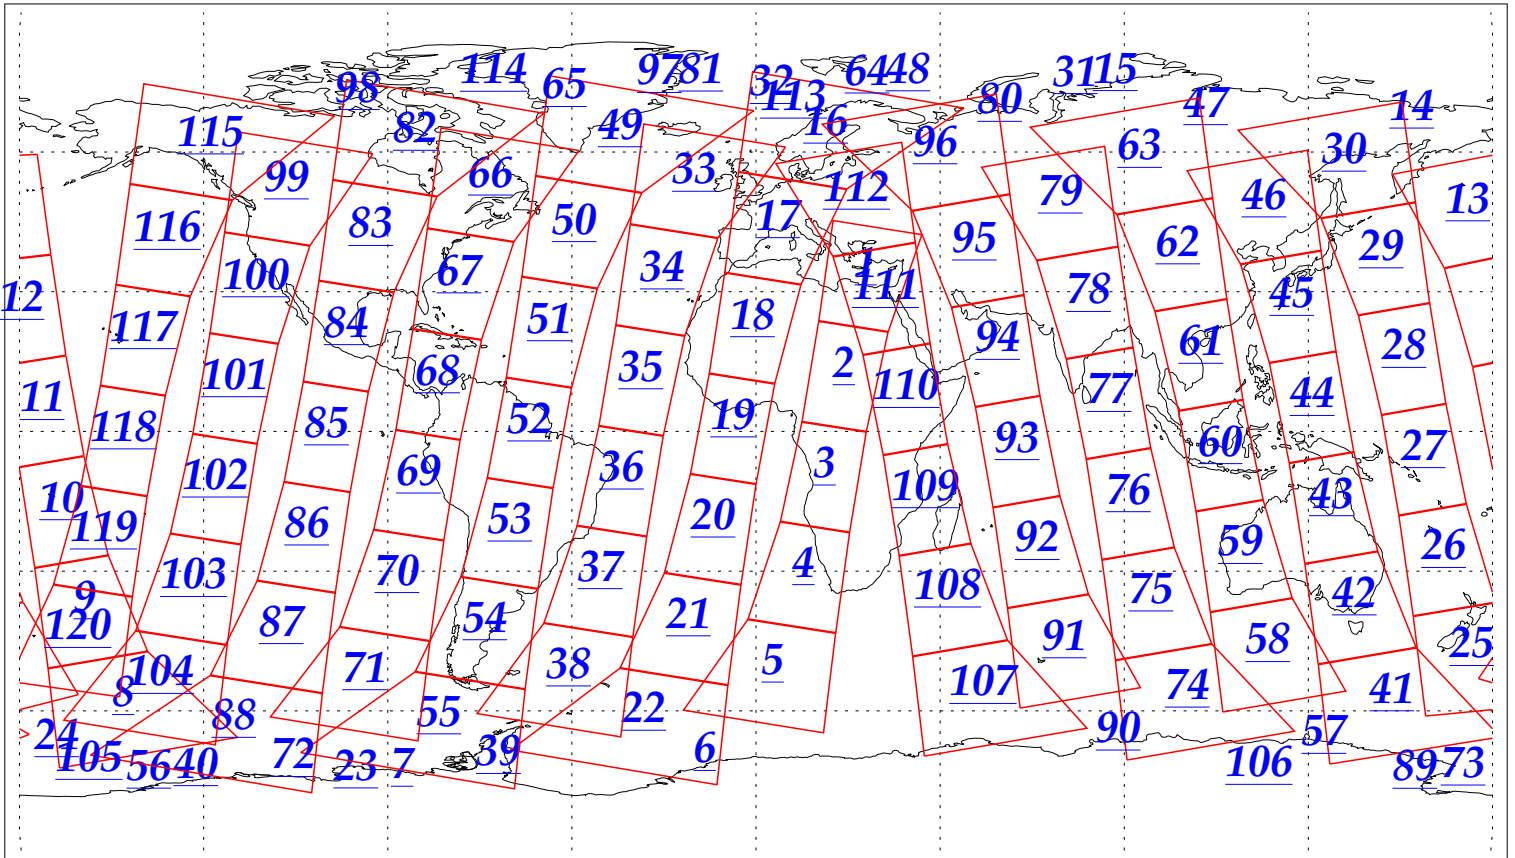

L1B Availability
AMSU Granules: 240
HSB Granules: 240
AIRS Granules: 240

15 Oct 2002
DoY 288
Aqua Day 164
Granules: 1 to 120

Granules: 121 to 240

Legend: AMSU Available, HSB Available, AIRS Available

L1B Availability
 AMSU Granules: 240
 HSB Granules: 240
 AIRS Granules: 240

15 Oct 2002
 DoY 288
 Aqua Day 164

Ascending Granules

Descending Granules

Legend: AMSU Available, HSB Available, AIRS Available

L1B Availability
 AMSU Granules: 240
 HSB Granules: 240
 AIRS Granules: 240

15 Oct 2002
 DoY 288
 Aqua Day 164

Northern Hemisphere Granules

Southern Hemisphere Granules

Legend: AMSU Available, HSB Available, AIRS Available