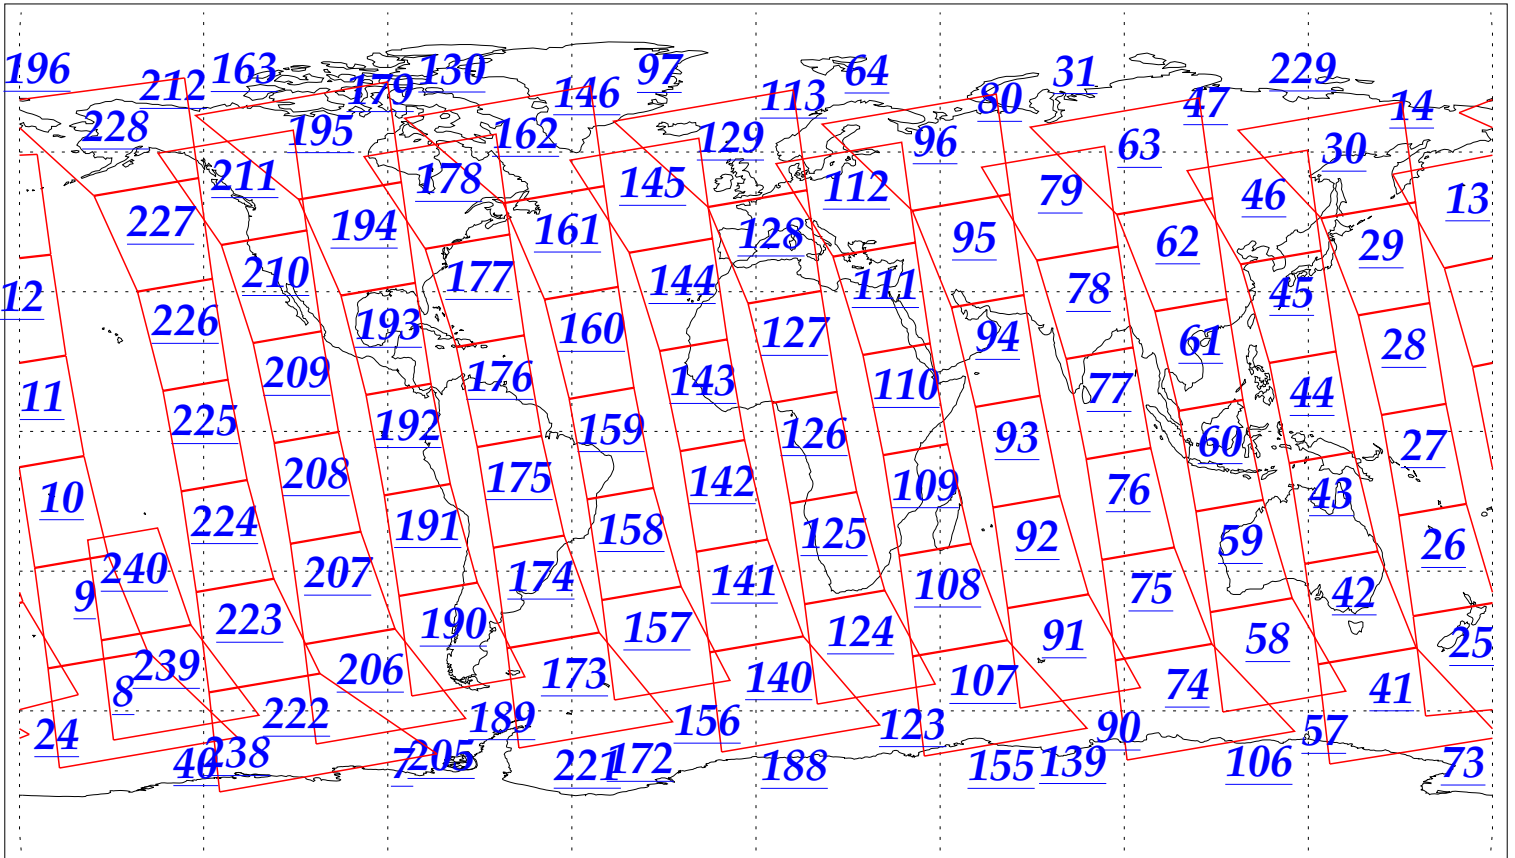

L1B Availability
AMSU Granules: 240
HSB Granules: 240
AIRS Granules: 240

15 Oct 2002
DoY 288
Aqua Day 164
Granules: 1 to 120

Granules: 121 to 240

Legend: AMSU Available, HSB Available, AIRS Available

L1B Availability
 AMSU Granules: 240
 HSB Granules: 240
 AIRS Granules: 240

15 Oct 2002
 DoY 288
 Aqua Day 164

Ascending Granules

Descending Granules

Legend: AMSU Available, HSB Available, AIRS Available

L1B Availability
 AMSU Granules: 240
 HSB Granules: 240
 AIRS Granules: 240

15 Oct 2002
 DoY 288
 Aqua Day 164

Northern Hemisphere Granules

Southern Hemisphere Granules

Legend: AMSU Available, HSB Available, AIRS Available