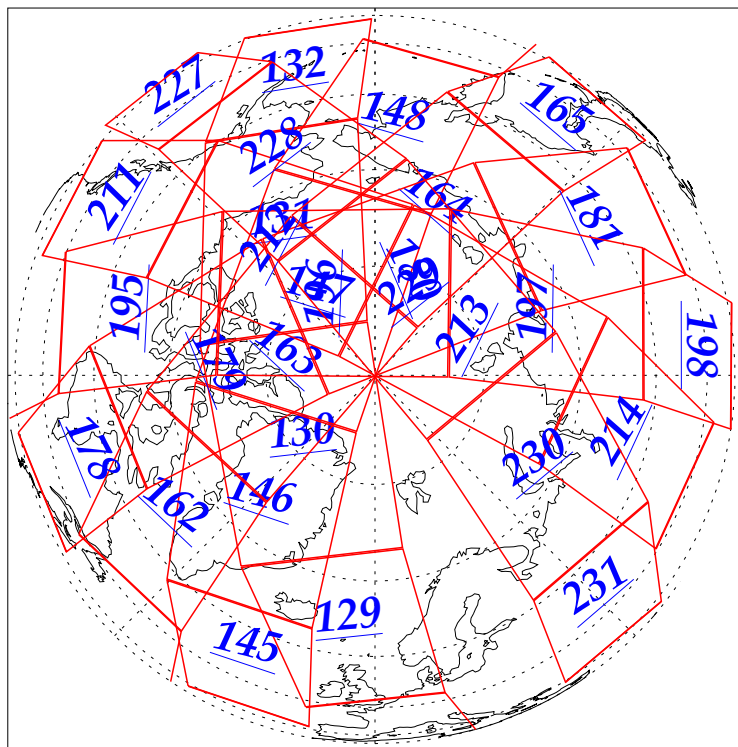

L1B Availability
AMSU Granules: 240
HSB Granules: 240
AIRS Granules: 240

15 Oct 2002
DoY 288
Aqua Day 164
Granules: 1 to 120

Granules: 121 to 240

Legend: AMSU Available, HSB Available, AIRS Available

L1B Availability
 AMSU Granules: 240
 HSB Granules: 240
 AIRS Granules: 240

15 Oct 2002
 DoY 288
 Aqua Day 164

Ascending Granules

Descending Granules

Legend: AMSU Available, HSB Available, AIRS Available

L1B Availability
 AMSU Granules: 240
 HSB Granules: 240
 AIRS Granules: 240

15 Oct 2002
 DoY 288
 Aqua Day 164

Northern Hemisphere Granules

Southern Hemisphere Granules

Legend: AMSU Available, HSB Available, AIRS Available