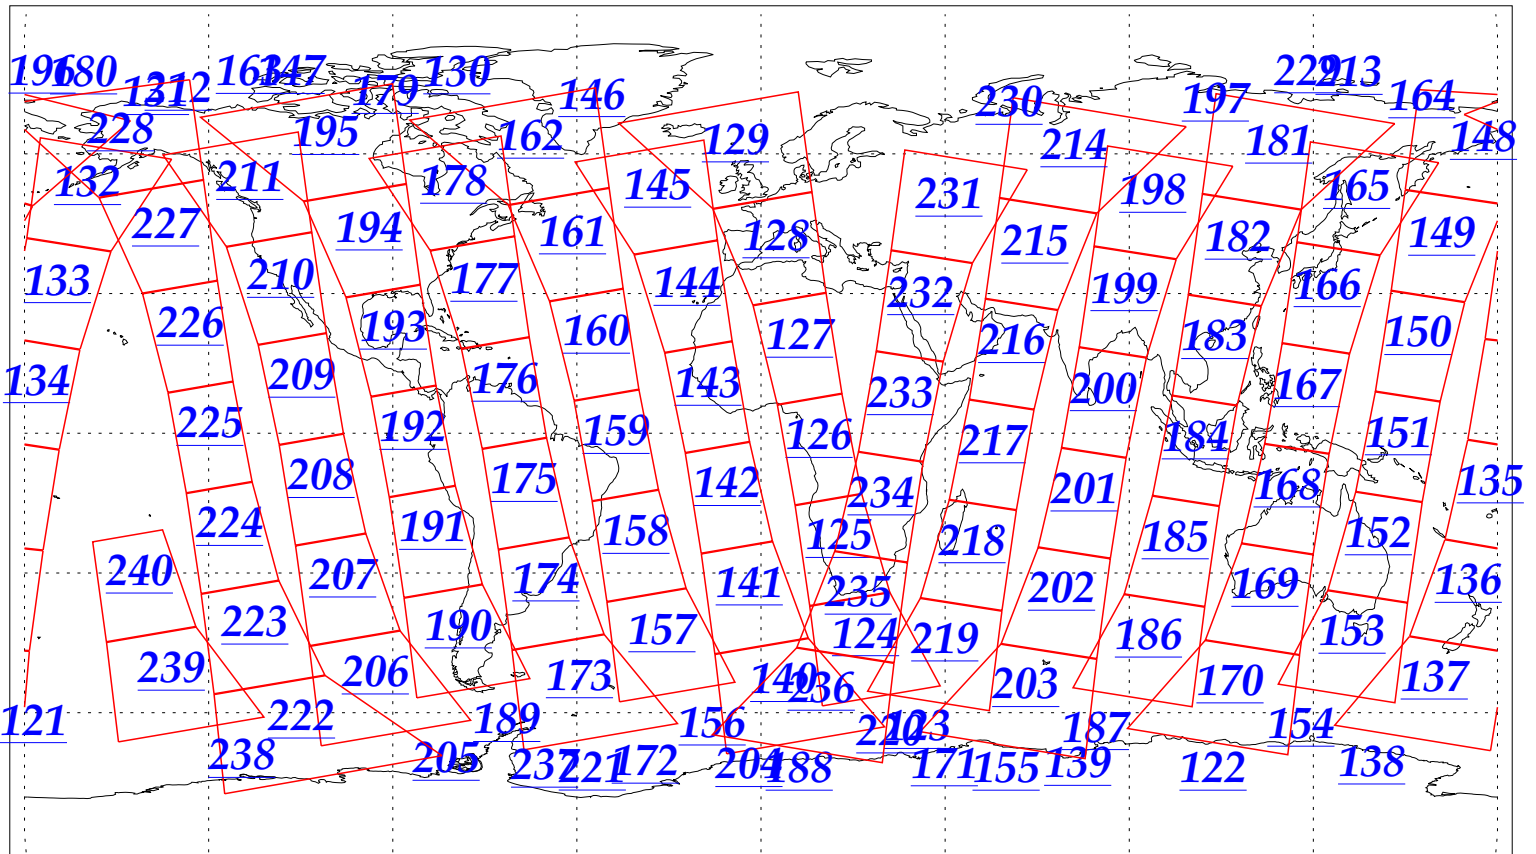

L1B Availability
AMSU Granules: 240
HSB Granules: 240
AIRS Granules: 240

15 Oct 2002
DoY 288
Aqua Day 164
Granules: 1 to 120

Granules: 121 to 240

Legend: AMSU Available, HSB Available, AIRS Available

L1B Availability
 AMSU Granules: 240
 HSB Granules: 240
 AIRS Granules: 240

15 Oct 2002
 DoY 288
 Aqua Day 164

Ascending Granules

Descending Granules

Legend: AMSU Available, HSB Available, AIRS Available

L1B Availability
 AMSU Granules: 240
 HSB Granules: 240
 AIRS Granules: 240

15 Oct 2002
 DoY 288
 Aqua Day 164

Northern Hemisphere Granules

Southern Hemisphere Granules

Legend: AMSU Available, HSB Available, AIRS Available