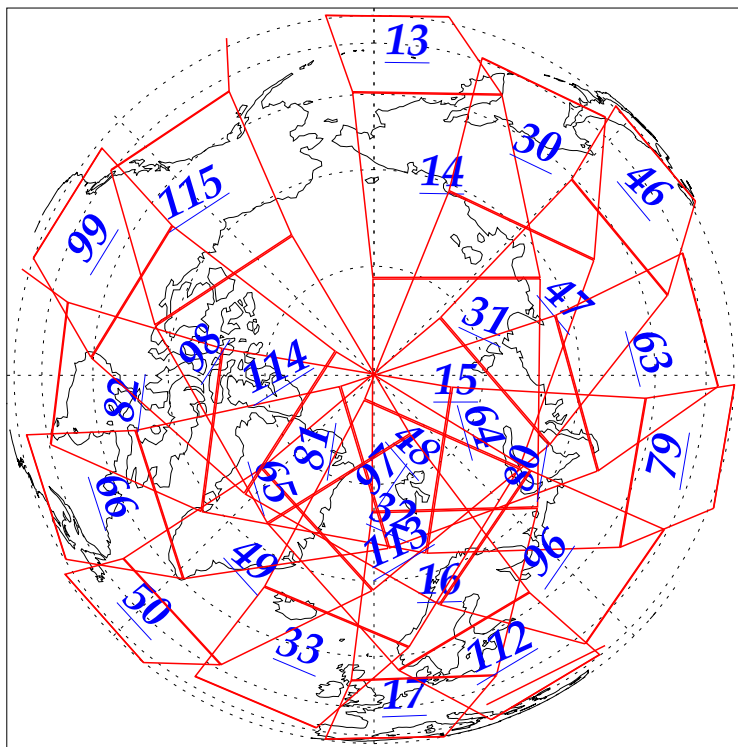

L1B Availability
AMSU Granules: 240
HSB Granules: 240
AIRS Granules: 240

15 Oct 2002
DoY 288
Aqua Day 164
Granules: 1 to 120

Granules: 121 to 240

Legend: AMSU Available, HSB Available, AIRS Available

L1B Availability
 AMSU Granules: 240
 HSB Granules: 240
 AIRS Granules: 240

15 Oct 2002
 DoY 288
 Aqua Day 164

Ascending Granules

Descending Granules

Legend: AMSU Available, HSB Available, AIRS Available

L1B Availability
 AMSU Granules: 240
 HSB Granules: 240
 AIRS Granules: 240

15 Oct 2002
 DoY 288
 Aqua Day 164

Northern Hemisphere Granules

Southern Hemisphere Granules

Legend: AMSU Available, HSB Available, AIRS Available