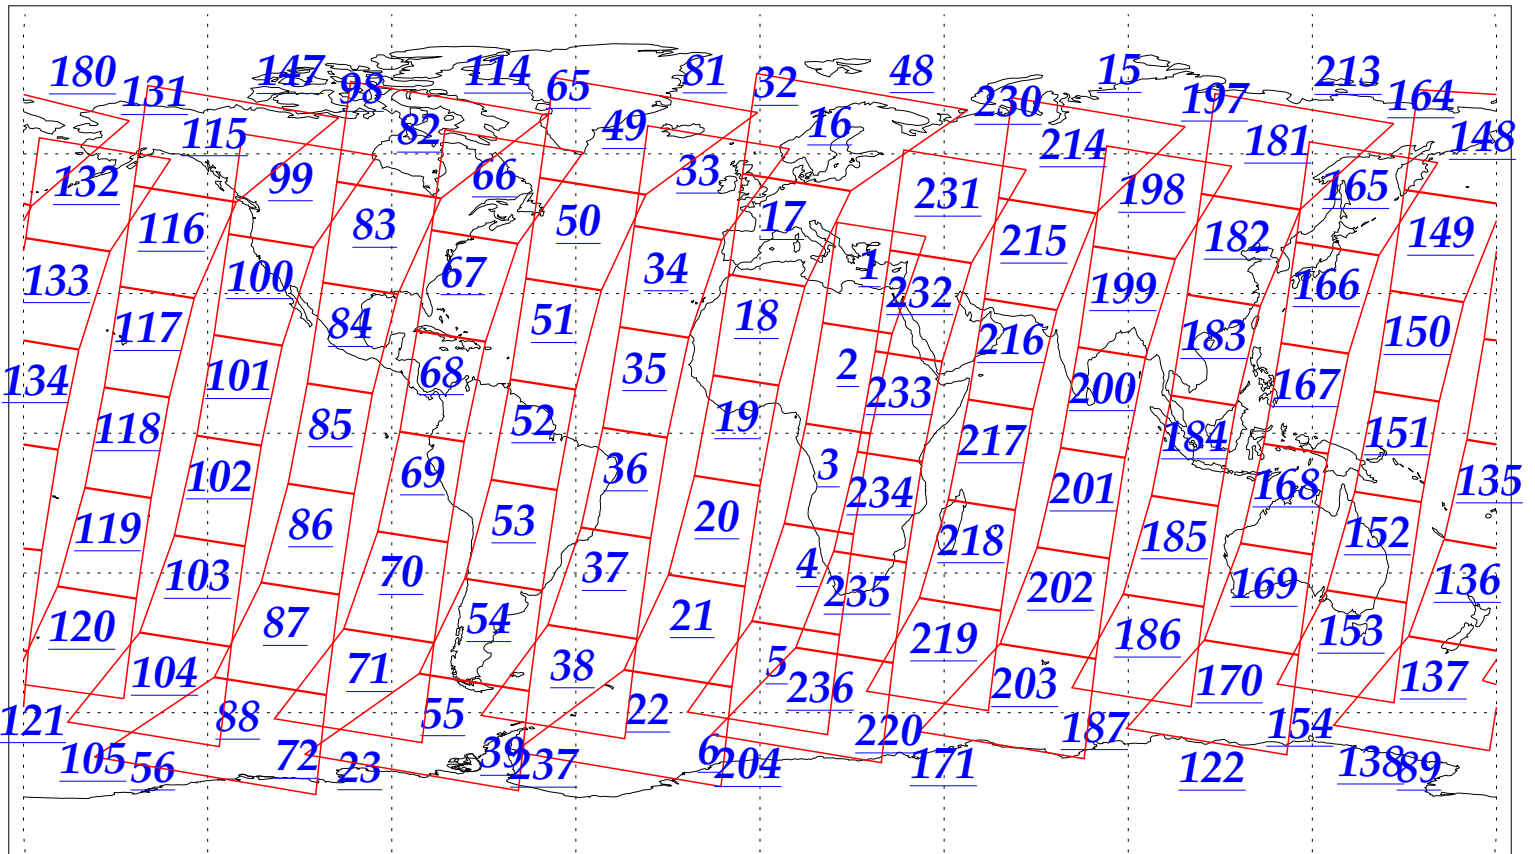

L1B Availability
AMSU Granules: 240
HSB Granules: 240
AIRS Granules: 240

15 Oct 2002
DoY 288
Aqua Day 164
Granules: 1 to 120

Granules: 121 to 240

Legend: AMSU Available, HSB Available, AIRS Available

L1B Availability
 AMSU Granules: 240
 HSB Granules: 240
 AIRS Granules: 240

15 Oct 2002
 DoY 288
 Aqua Day 164

Ascending Granules

Descending Granules

Legend: AMSU Available, HSB Available, AIRS Available

L1B Availability
 AMSU Granules: 240
 HSB Granules: 240
 AIRS Granules: 240

15 Oct 2002
 DoY 288
 Aqua Day 164

Northern Hemisphere Granules

Southern Hemisphere Granules

Legend: AMSU Available, HSB Available, AIRS Available