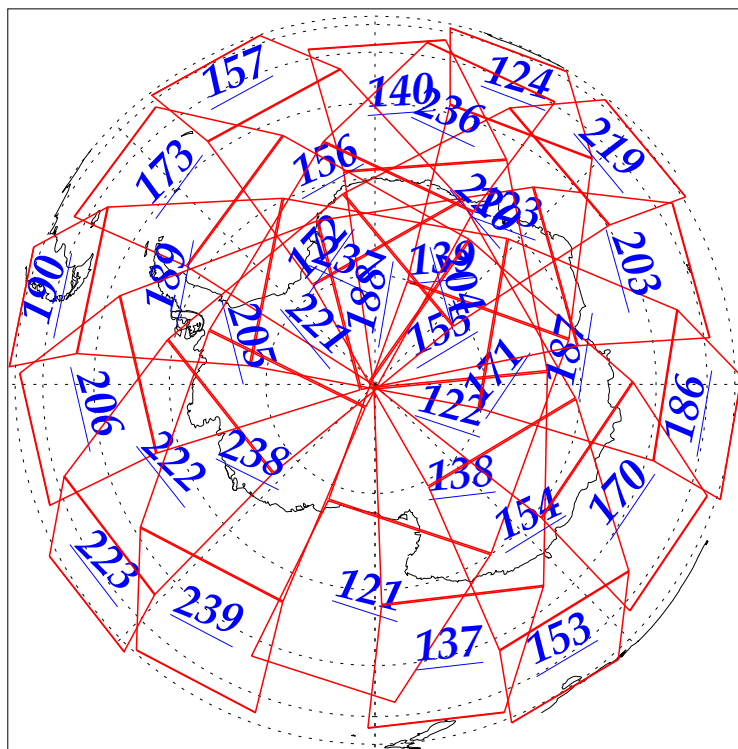

L1B Availability
AMSU Granules: 240
HSB Granules: 240
AIRS Granules: 240

15 Oct 2002
DoY 288
Aqua Day 164
Granules: 1 to 120

Granules: 121 to 240

Legend: AMSU Available, HSB Available, AIRS Available

L1B Availability
 AMSU Granules: 240
 HSB Granules: 240
 AIRS Granules: 240

15 Oct 2002
 DoY 288
 Aqua Day 164

Ascending Granules

Descending Granules

Legend: AMSU Available, HSB Available, AIRS Available

L1B Availability
 AMSU Granules: 240
 HSB Granules: 240
 AIRS Granules: 240

15 Oct 2002
 DoY 288
 Aqua Day 164

Northern Hemisphere Granules

Southern Hemisphere Granules

Legend: AMSU Available, HSB Available, AIRS Available