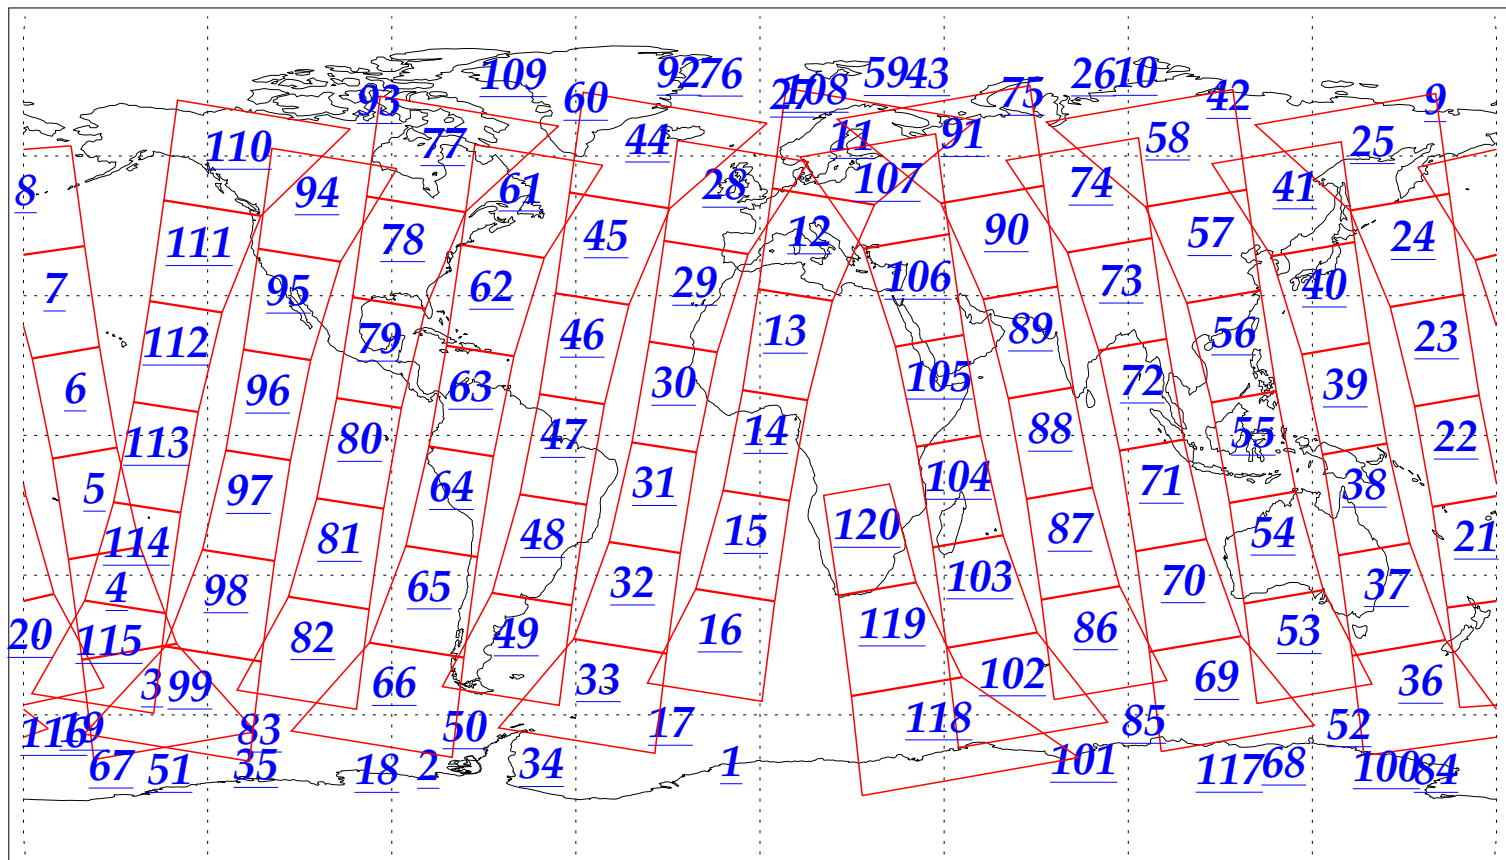

L1B Availability  
AMSU Granules: 240  
HSB Granules: 240  
AIRS Granules: 240

12 Oct 2002  
DoY 285  
Aqua Day 161  
Granules: 1 to 120

Granules: 121 to 240

Legend: AMSU Available, HSB Available, AIRS Available

L1B Availability  
AMSU Granules: 240  
HSB Granules: 240  
AIRS Granules: 240

12 Oct 2002  
DoY 285  
Aqua Day 161

Ascending Granules

Descending Granules

Legend: AMSU Available, HSB Available, AIRS Available