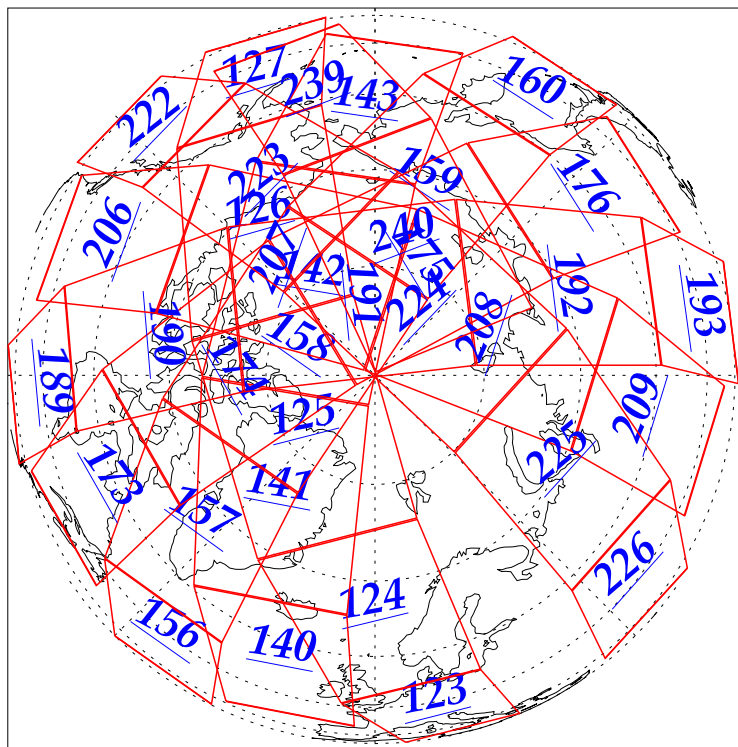

L1B Availability  
AMSU Granules: 240  
HSB Granules: 240  
AIRS Granules: 240

12 Oct 2002  
DoY 285  
Aqua Day 161  
Granules: 1 to 120

Granules: 121 to 240

Legend: AMSU Available, HSB Available, AIRS Available

L1B Availability  
AMSU Granules: 240  
HSB Granules: 240  
AIRS Granules: 240

12 Oct 2002  
DoY 285  
Aqua Day 161

Ascending Granules

Descending Granules

Legend: AMSU Available, HSB Available, AIRS Available

### Northern Hemisphere Granules