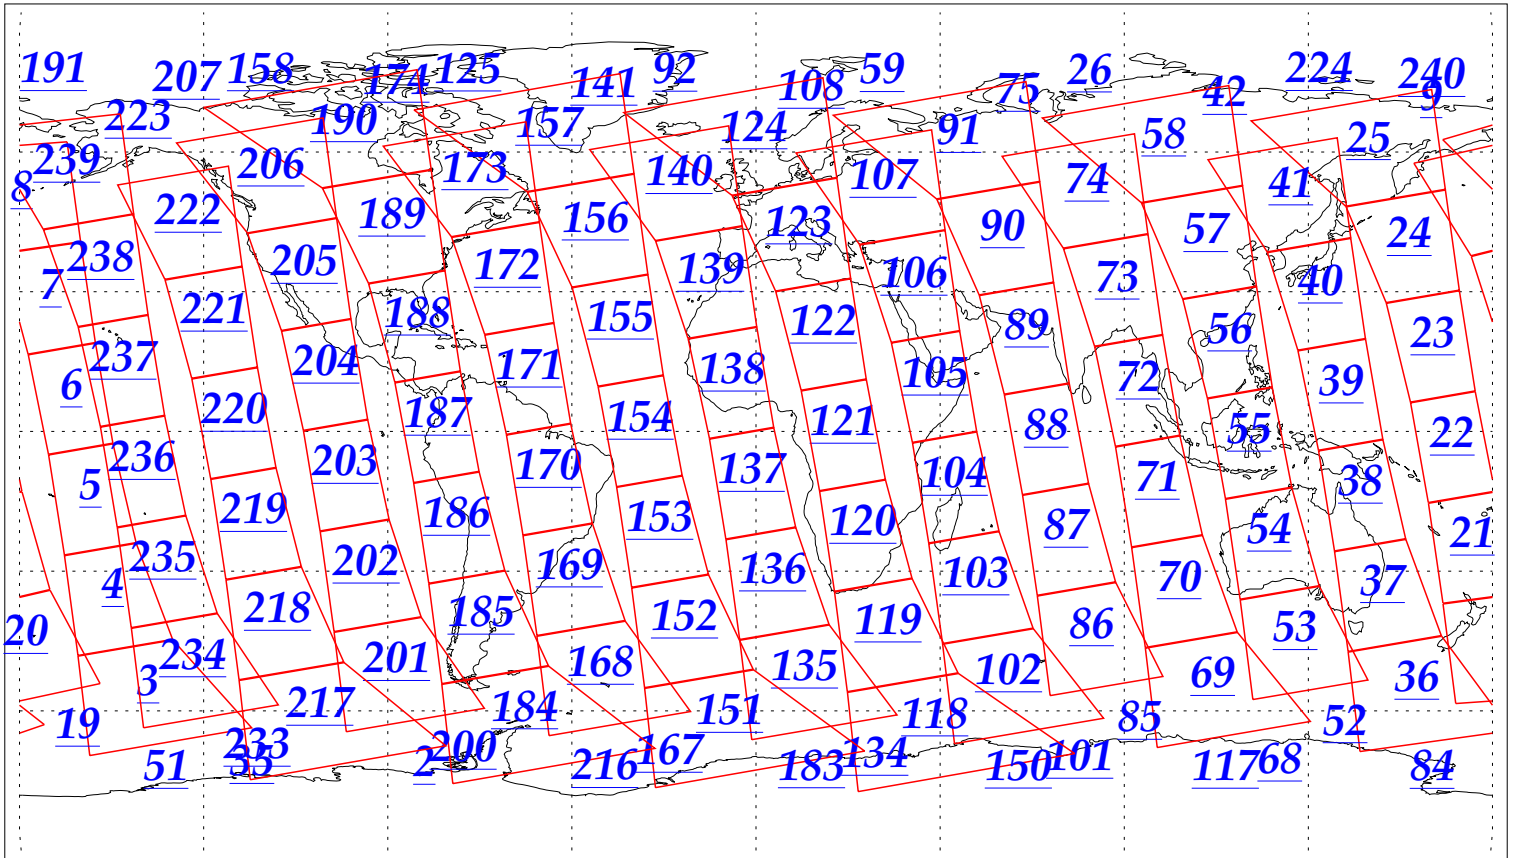

L1B Availability  
AMSU Granules: 240  
HSB Granules: 240  
AIRS Granules: 240

12 Oct 2002  
DoY 285  
Aqua Day 161  
Granules: 1 to 120

Granules: 121 to 240

Legend: AMSU Available, HSB Available, AIRS Available

L1B Availability  
AMSU Granules: 240  
HSB Granules: 240  
AIRS Granules: 240

12 Oct 2002  
DoY 285  
Aqua Day 161

Ascending Granules

Descending Granules

Legend: AMSU Available, HSB Available, AIRS Available