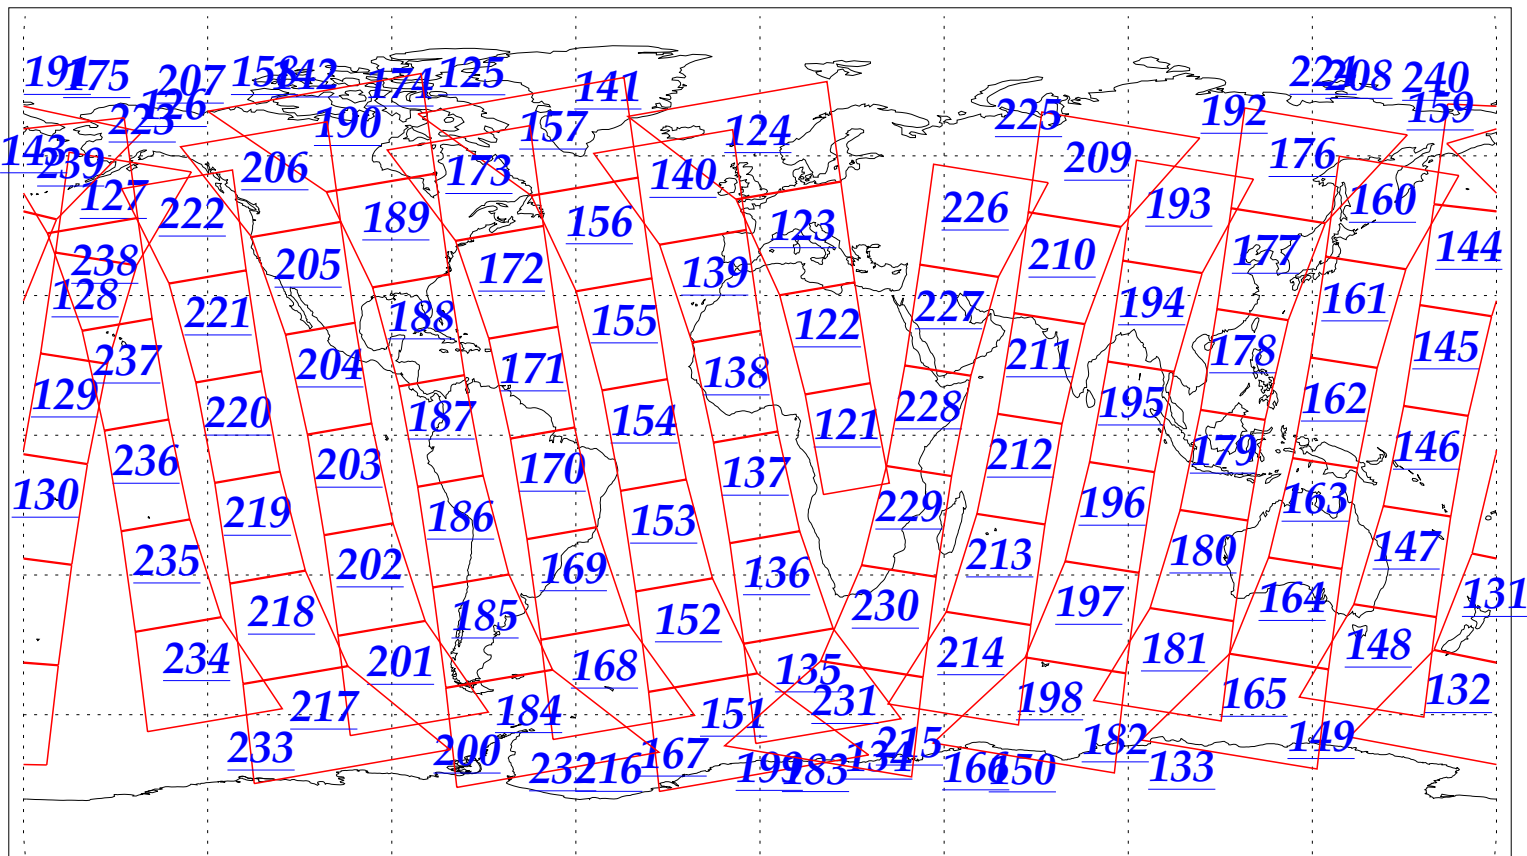

L1B Availability  
AMSU Granules: 240  
HSB Granules: 240  
AIRS Granules: 240

12 Oct 2002  
DoY 285  
Aqua Day 161  
Granules: 1 to 120

Granules: 121 to 240

Legend: AMSU Available, HSB Available, AIRS Available

L1B Availability  
AMSU Granules: 240  
HSB Granules: 240  
AIRS Granules: 240

12 Oct 2002  
DoY 285  
Aqua Day 161

Ascending Granules

Descending Granules

Legend: AMSU Available, HSB Available, AIRS Available