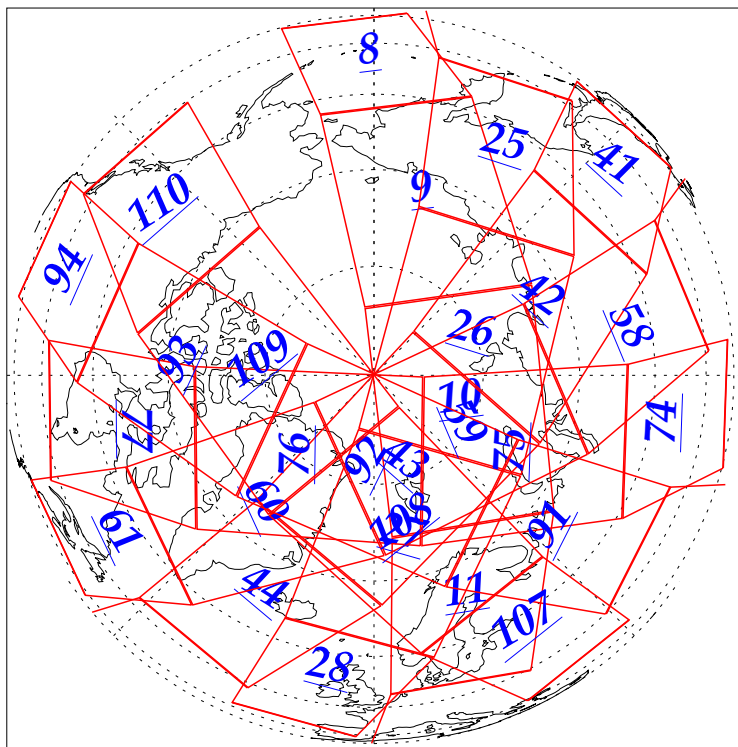

L1B Availability  
AMSU Granules: 240  
HSB Granules: 240  
AIRS Granules: 240

12 Oct 2002  
DoY 285  
Aqua Day 161  
Granules: 1 to 120

Granules: 121 to 240

Legend: AMSU Available, HSB Available, AIRS Available

L1B Availability  
AMSU Granules: 240  
HSB Granules: 240  
AIRS Granules: 240

12 Oct 2002  
DoY 285  
Aqua Day 161

Ascending Granules

Descending Granules

Legend: AMSU Available, HSB Available, AIRS Available

### Northern Hemisphere Granules