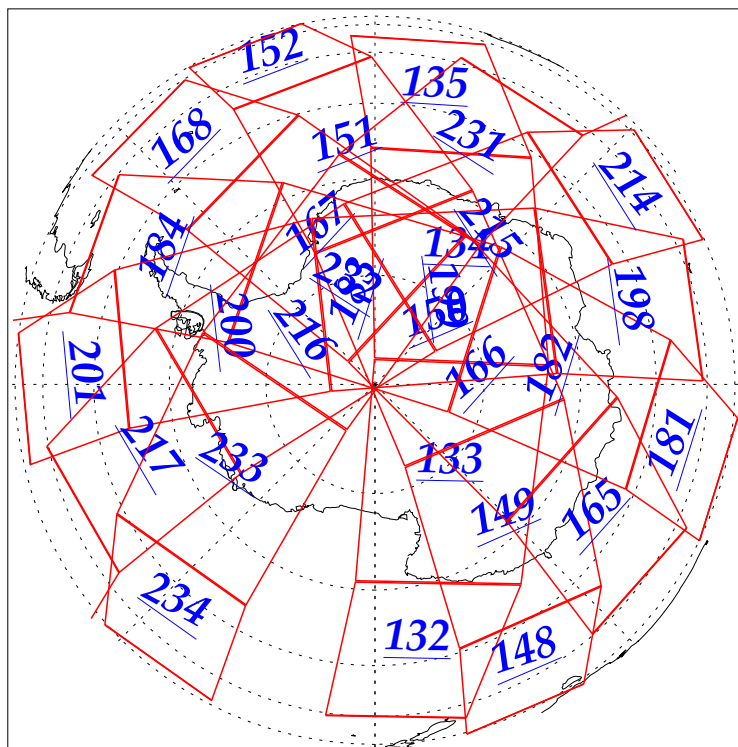

Legend: AMSU Available, HSB Available, **AIRS Available**