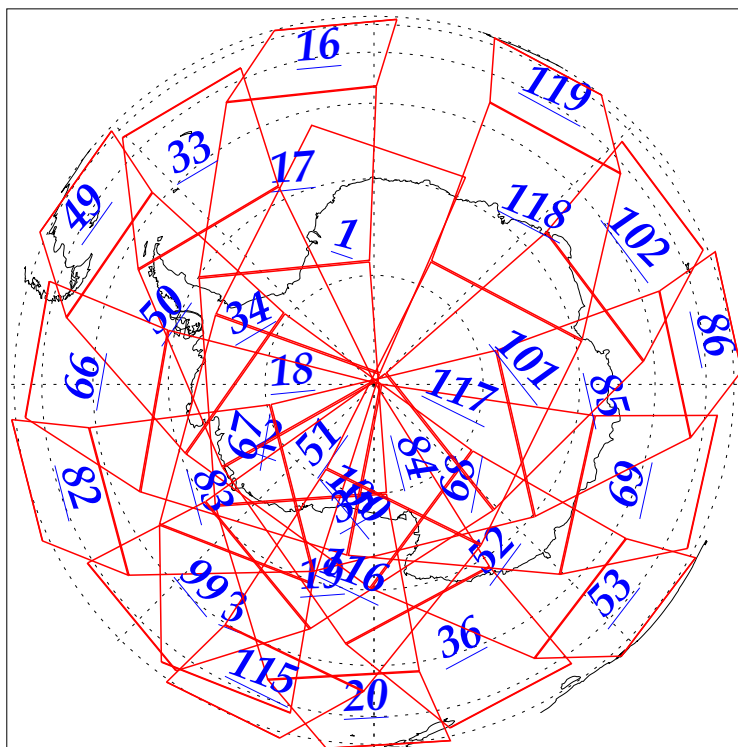

Legend: AMSU Available, HSB Available, **AIRS Available**