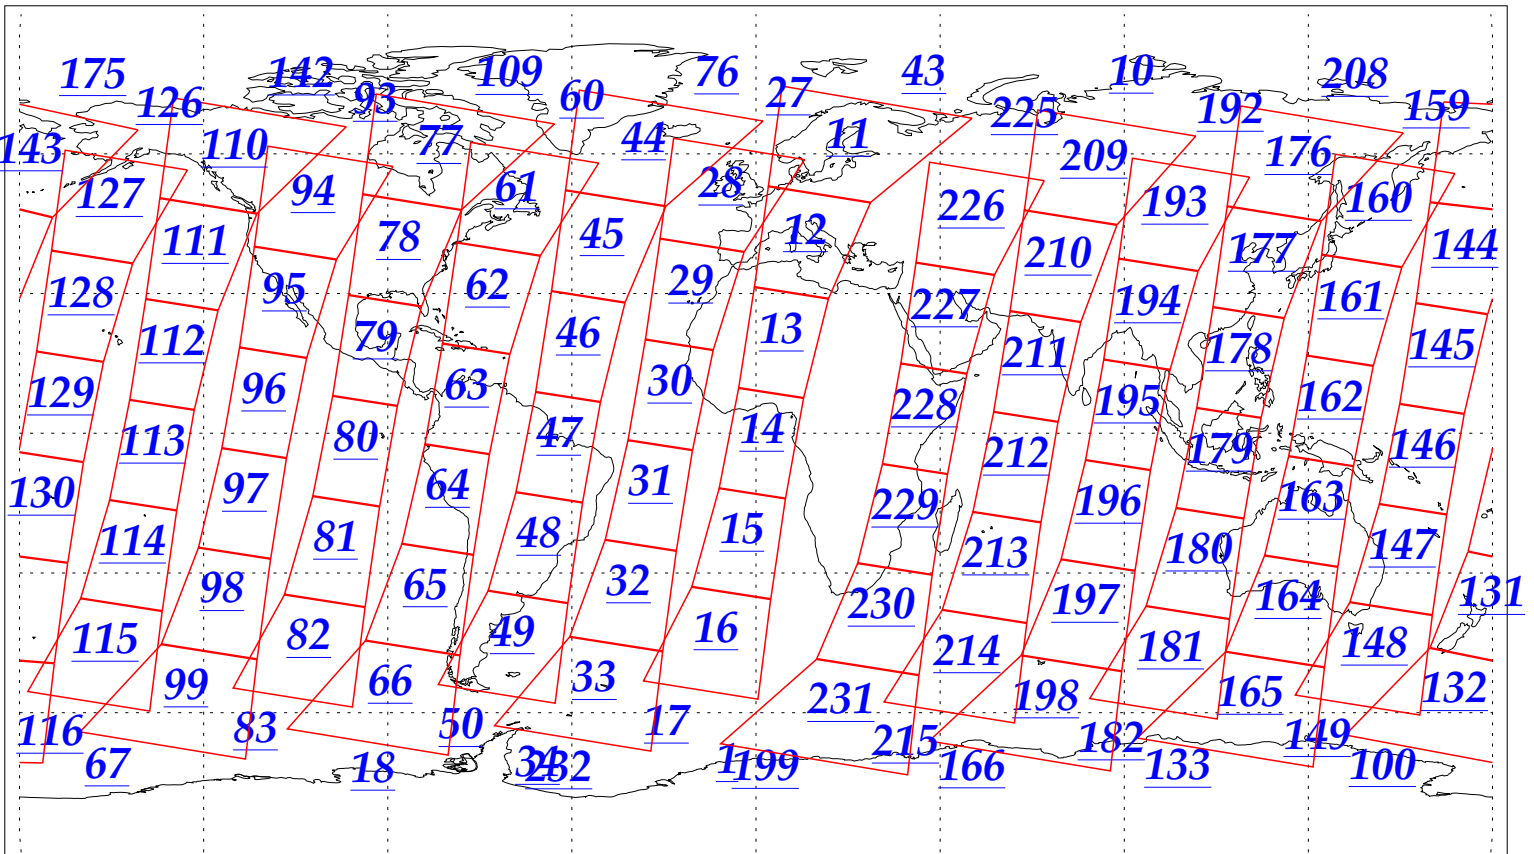

L1B Availability  
AMSU Granules: 240  
HSB Granules: 240  
AIRS Granules: 240

12 Oct 2002  
DoY 285  
Aqua Day 161  
Granules: 1 to 120

Granules: 121 to 240

Legend: AMSU Available, HSB Available, AIRS Available

L1B Availability  
AMSU Granules: 240  
HSB Granules: 240  
AIRS Granules: 240

12 Oct 2002  
DoY 285  
Aqua Day 161

Ascending Granules

Descending Granules

Legend: AMSU Available, HSB Available, AIRS Available