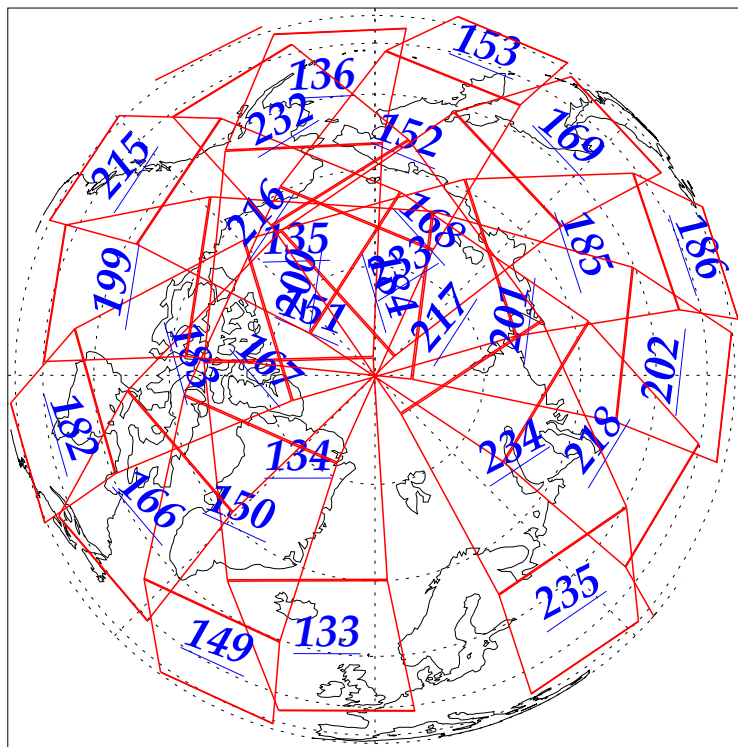

L1B Availability  
AMSU Granules: 240  
HSB Granules: 240  
AIRS Granules: 240

11 Oct 2002  
DoY 284  
Aqua Day 160  
Granules: 1 to 120

Granules: 121 to 240

Legend: AMSU Available, HSB Available, AIRS Available

L1B Availability  
AMSU Granules: 240  
HSB Granules: 240  
AIRS Granules: 240

11 Oct 2002  
DoY 284  
Aqua Day 160

Ascending Granules

Descending Granules

Legend: AMSU Available, HSB Available, AIRS Available

L1B Availability  
 AMSU Granules: 240  
 HSB Granules: 240  
 AIRS Granules: 240

11 Oct 2002  
 DoY 284  
 Aqua Day 160

Northern Hemisphere Granules

Southern Hemisphere Granules

Legend: AMSU Available, HSB Available, AIRS Available