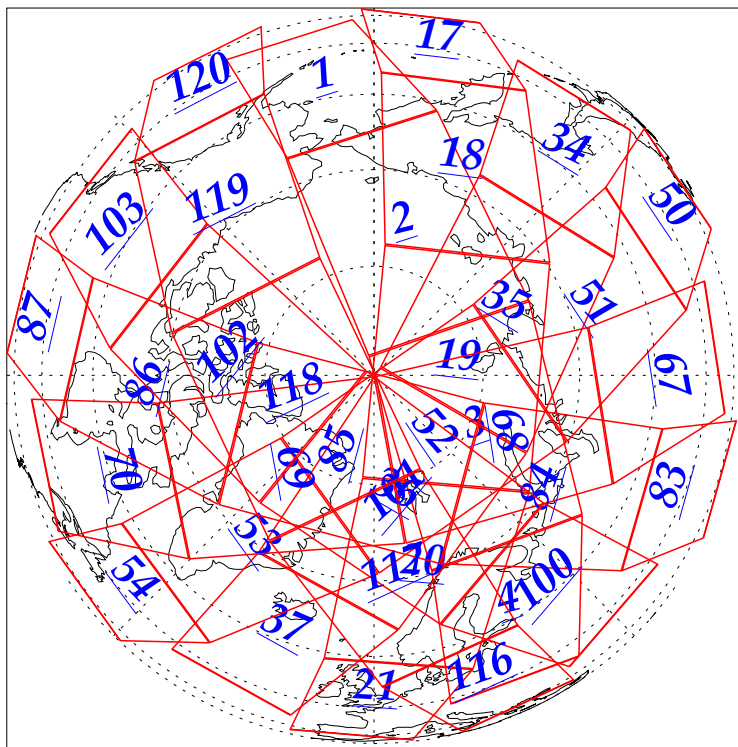

L1B Availability  
AMSU Granules: 240  
HSB Granules: 240  
AIRS Granules: 240

11 Oct 2002  
DoY 284  
Aqua Day 160  
Granules: 1 to 120

Granules: 121 to 240

Legend: AMSU Available, HSB Available, AIRS Available

L1B Availability  
AMSU Granules: 240  
HSB Granules: 240  
AIRS Granules: 240

11 Oct 2002  
DoY 284  
Aqua Day 160

Ascending Granules

Descending Granules

Legend: AMSU Available, HSB Available, AIRS Available

L1B Availability  
 AMSU Granules: 240  
 HSB Granules: 240  
 AIRS Granules: 240

11 Oct 2002  
 DoY 284  
 Aqua Day 160

Northern Hemisphere Granules

Southern Hemisphere Granules

Legend: AMSU Available, HSB Available, AIRS Available