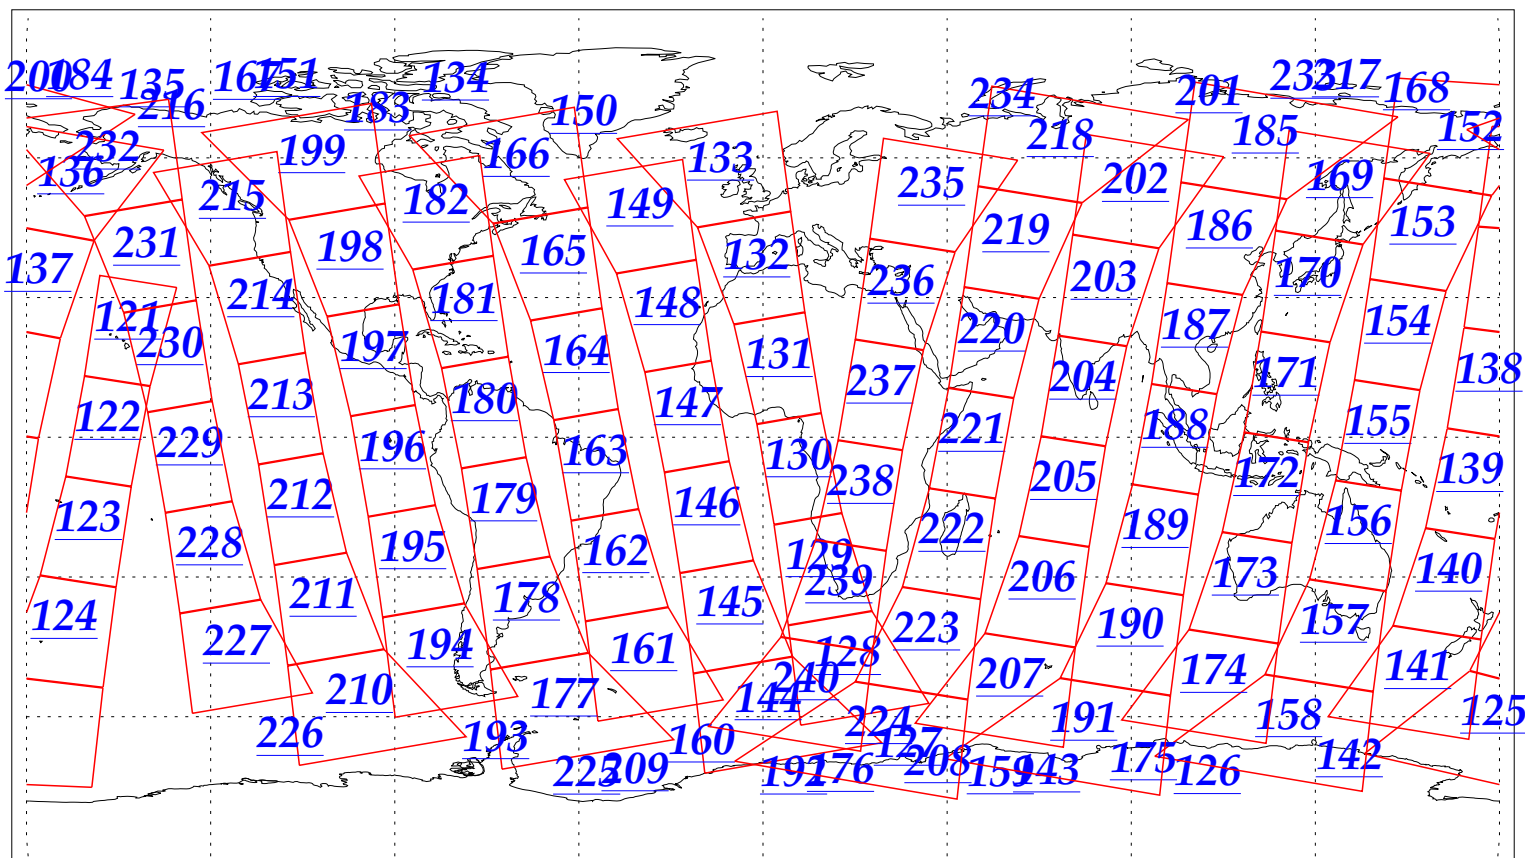

L1B Availability  
AMSU Granules: 240  
HSB Granules: 240  
AIRS Granules: 240

11 Oct 2002  
DoY 284  
Aqua Day 160  
Granules: 1 to 120

Granules: 121 to 240

Legend: AMSU Available, HSB Available, AIRS Available

L1B Availability  
AMSU Granules: 240  
HSB Granules: 240  
AIRS Granules: 240

11 Oct 2002  
DoY 284  
Aqua Day 160

Ascending Granules

Descending Granules

Legend: AMSU Available, HSB Available, AIRS Available

L1B Availability  
 AMSU Granules: 240  
 HSB Granules: 240  
 AIRS Granules: 240

11 Oct 2002  
 DoY 284  
 Aqua Day 160

Northern Hemisphere Granules

Southern Hemisphere Granules

Legend: AMSU Available, HSB Available, AIRS Available