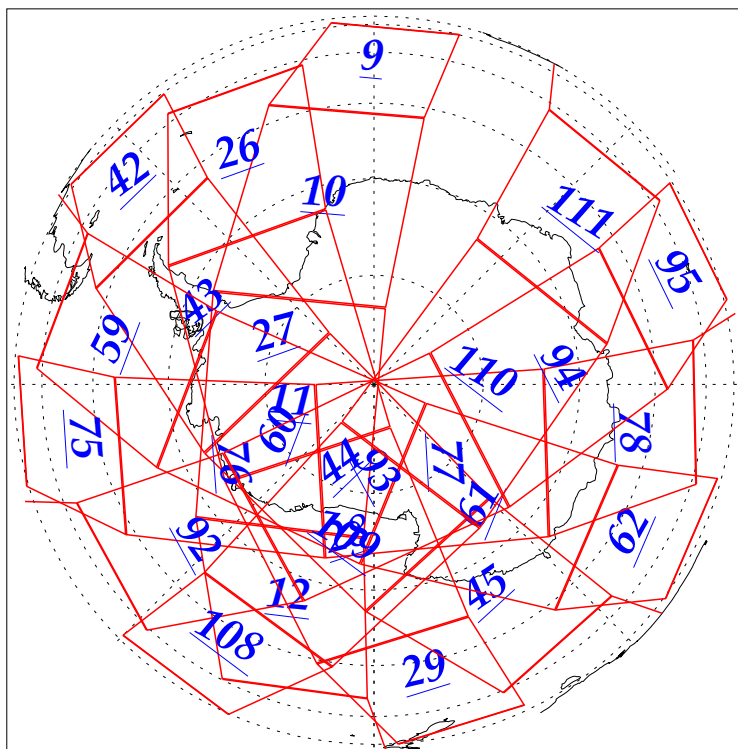

L1B Availability  
AMSU Granules: 240  
HSB Granules: 240  
AIRS Granules: 240

11 Oct 2002  
DoY 284  
Aqua Day 160  
Granules: 1 to 120

Granules: 121 to 240

Legend: AMSU Available, HSB Available, AIRS Available

L1B Availability  
AMSU Granules: 240  
HSB Granules: 240  
AIRS Granules: 240

11 Oct 2002  
DoY 284  
Aqua Day 160

Ascending Granules

Descending Granules

Legend: AMSU Available, HSB Available, AIRS Available

L1B Availability  
 AMSU Granules: 240  
 HSB Granules: 240  
 AIRS Granules: 240

11 Oct 2002  
 DoY 284  
 Aqua Day 160

Northern Hemisphere Granules

Southern Hemisphere Granules

Legend: AMSU Available, HSB Available, AIRS Available