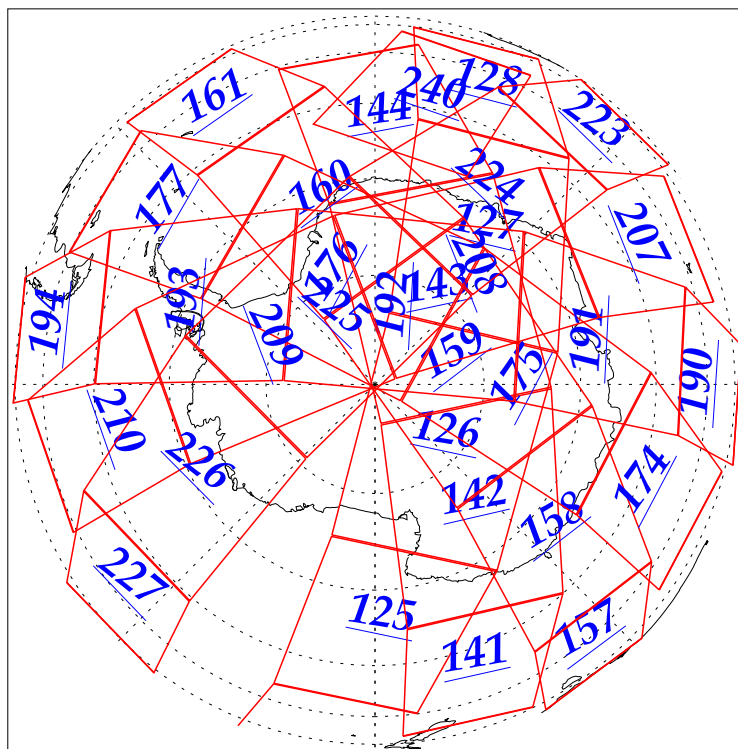

L1B Availability  
AMSU Granules: 240  
HSB Granules: 240  
AIRS Granules: 240

11 Oct 2002  
DoY 284  
Aqua Day 160  
Granules: 1 to 120

Granules: 121 to 240

Legend: AMSU Available, HSB Available, AIRS Available

L1B Availability  
AMSU Granules: 240  
HSB Granules: 240  
AIRS Granules: 240

11 Oct 2002  
DoY 284  
Aqua Day 160

Ascending Granules

Descending Granules

Legend: AMSU Available, HSB Available, AIRS Available

L1B Availability  
 AMSU Granules: 240  
 HSB Granules: 240  
 AIRS Granules: 240

11 Oct 2002  
 DoY 284  
 Aqua Day 160

Northern Hemisphere Granules

Southern Hemisphere Granules

Legend: AMSU Available, HSB Available, AIRS Available