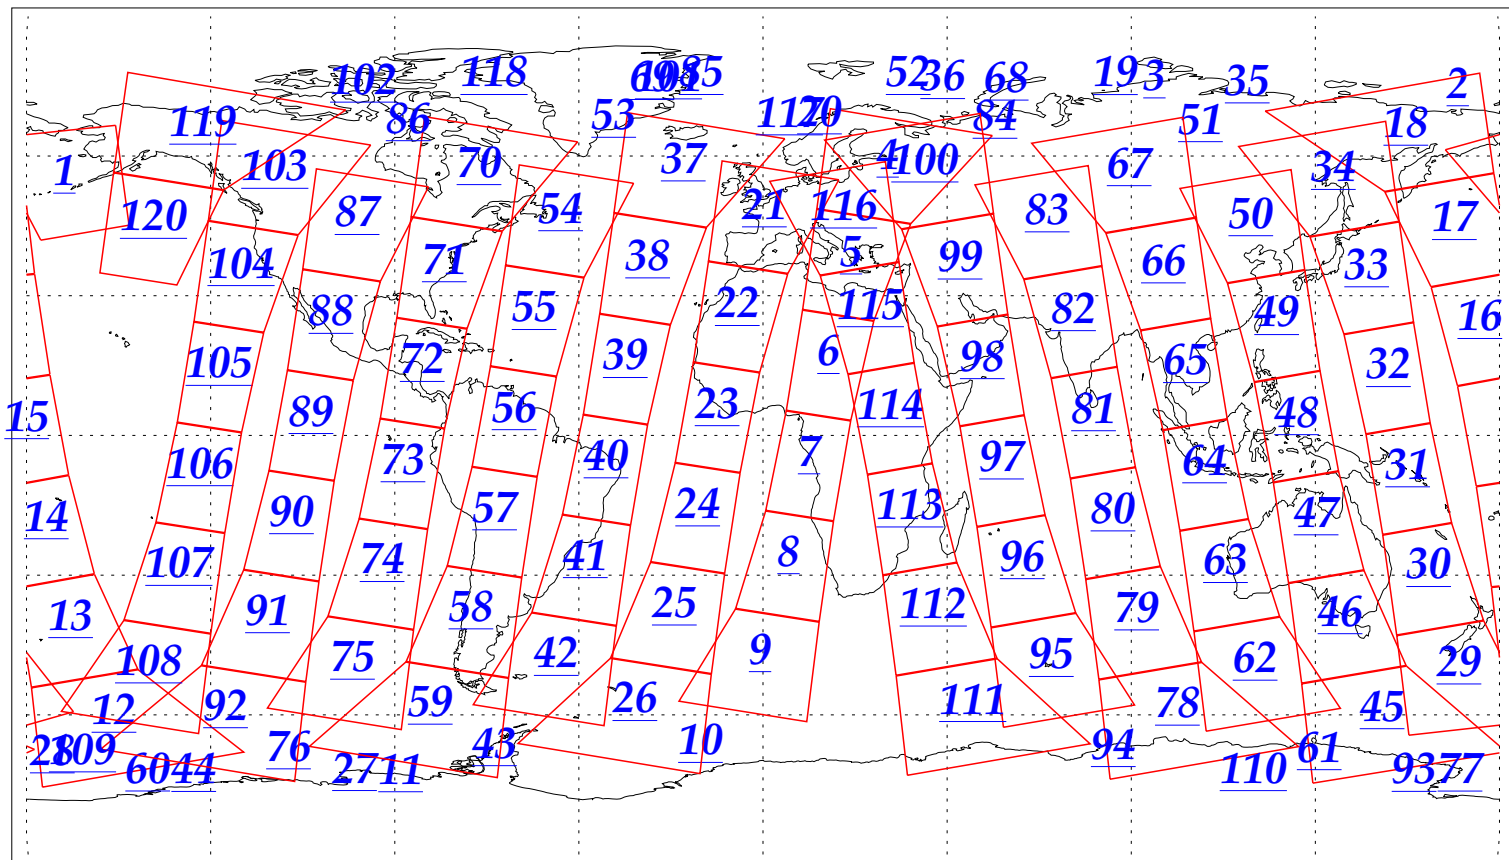

L1B Availability  
AMSU Granules: 240  
HSB Granules: 240  
AIRS Granules: 240

11 Oct 2002  
DoY 284  
Aqua Day 160  
Granules: 1 to 120

Granules: 121 to 240

Legend: AMSU Available, HSB Available, AIRS Available

L1B Availability  
AMSU Granules: 240  
HSB Granules: 240  
AIRS Granules: 240

11 Oct 2002  
DoY 284  
Aqua Day 160

Ascending Granules

Descending Granules

Legend: AMSU Available, HSB Available, AIRS Available

L1B Availability  
 AMSU Granules: 240  
 HSB Granules: 240  
 AIRS Granules: 240

11 Oct 2002  
 DoY 284  
 Aqua Day 160

Northern Hemisphere Granules

Southern Hemisphere Granules

Legend: AMSU Available, HSB Available, AIRS Available