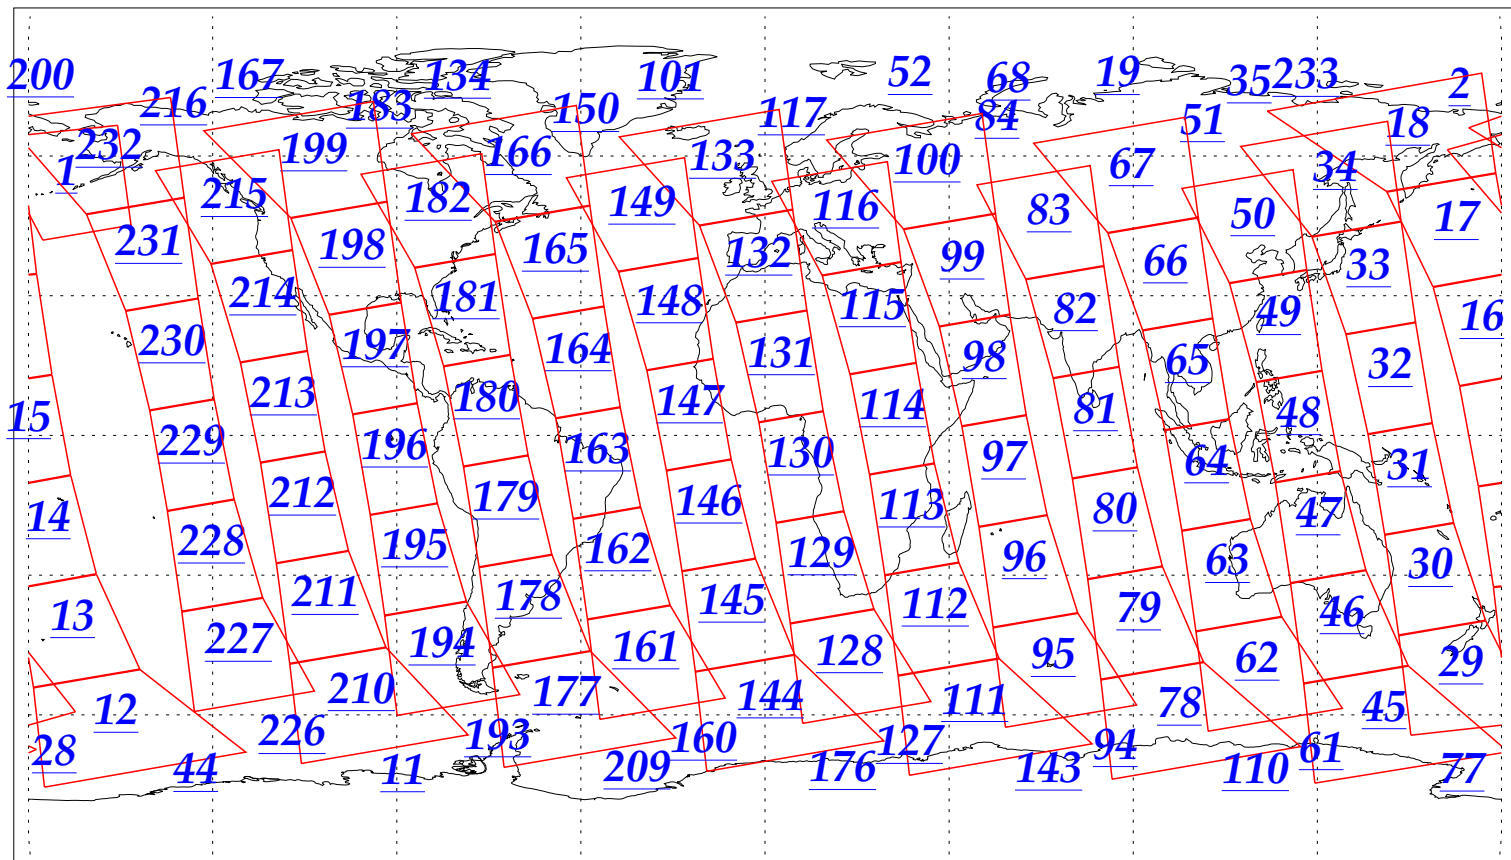

L1B Availability  
AMSU Granules: 240  
HSB Granules: 240  
AIRS Granules: 240

11 Oct 2002  
DoY 284  
Aqua Day 160  
Granules: 1 to 120

Granules: 121 to 240

Legend: AMSU Available, HSB Available, AIRS Available

L1B Availability  
AMSU Granules: 240  
HSB Granules: 240  
AIRS Granules: 240

11 Oct 2002  
DoY 284  
Aqua Day 160

Ascending Granules

Descending Granules

Legend: AMSU Available, HSB Available, AIRS Available

L1B Availability  
 AMSU Granules: 240  
 HSB Granules: 240  
 AIRS Granules: 240

11 Oct 2002  
 DoY 284  
 Aqua Day 160

Northern Hemisphere Granules

Southern Hemisphere Granules

Legend: AMSU Available, HSB Available, AIRS Available