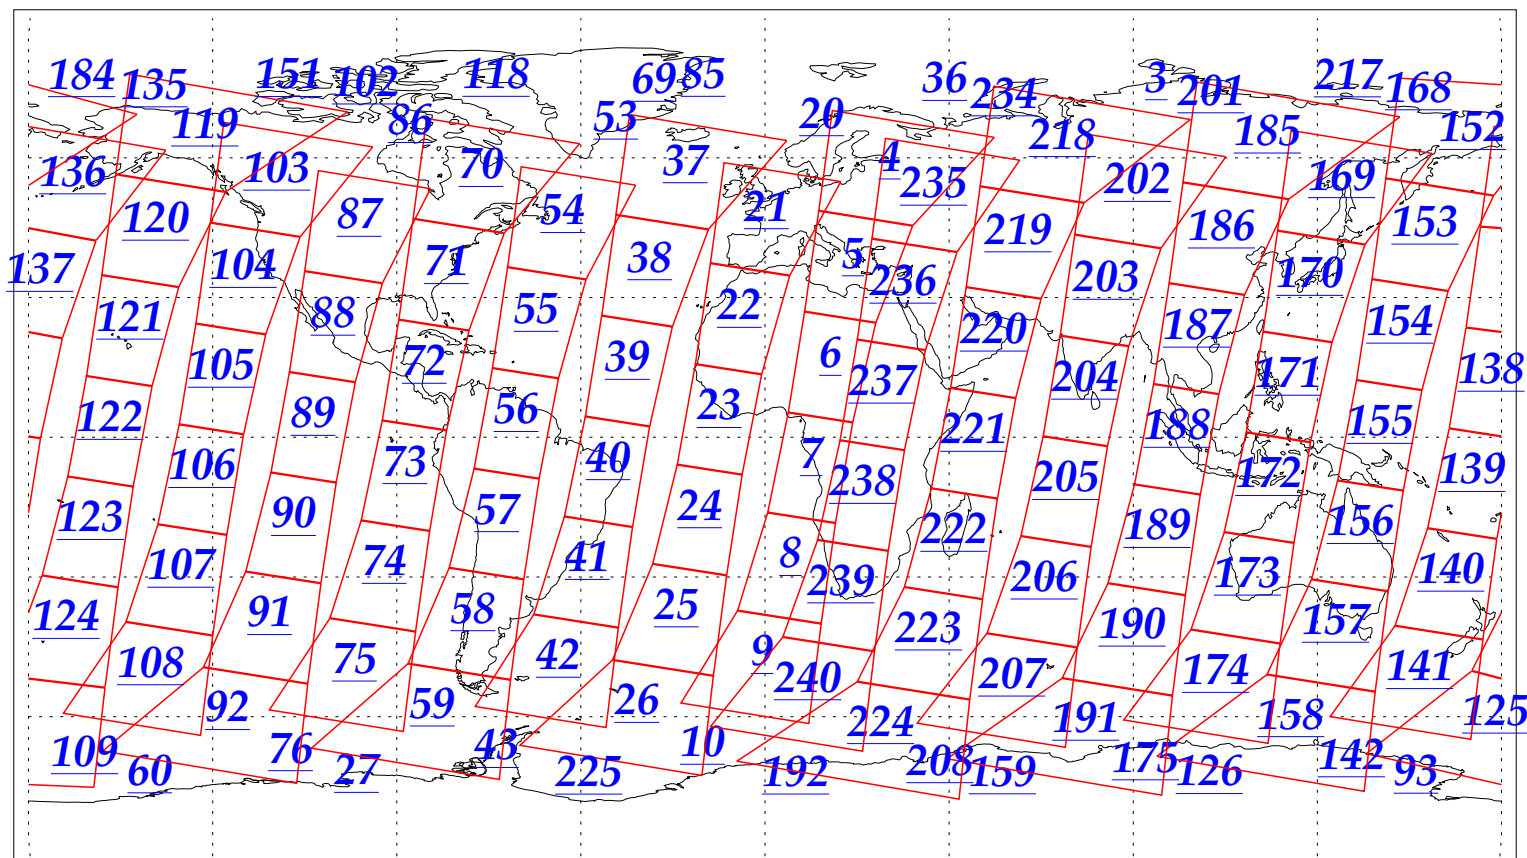

L1B Availability  
AMSU Granules: 240  
HSB Granules: 240  
AIRS Granules: 240

11 Oct 2002  
DoY 284  
Aqua Day 160  
Granules: 1 to 120

Granules: 121 to 240

Legend: AMSU Available, HSB Available, AIRS Available

L1B Availability  
AMSU Granules: 240  
HSB Granules: 240  
AIRS Granules: 240

11 Oct 2002  
DoY 284  
Aqua Day 160

Ascending Granules

Descending Granules

Legend: AMSU Available, HSB Available, AIRS Available

L1B Availability  
 AMSU Granules: 240  
 HSB Granules: 240  
 AIRS Granules: 240

11 Oct 2002  
 DoY 284  
 Aqua Day 160

Northern Hemisphere Granules

Southern Hemisphere Granules

Legend: AMSU Available, HSB Available, AIRS Available