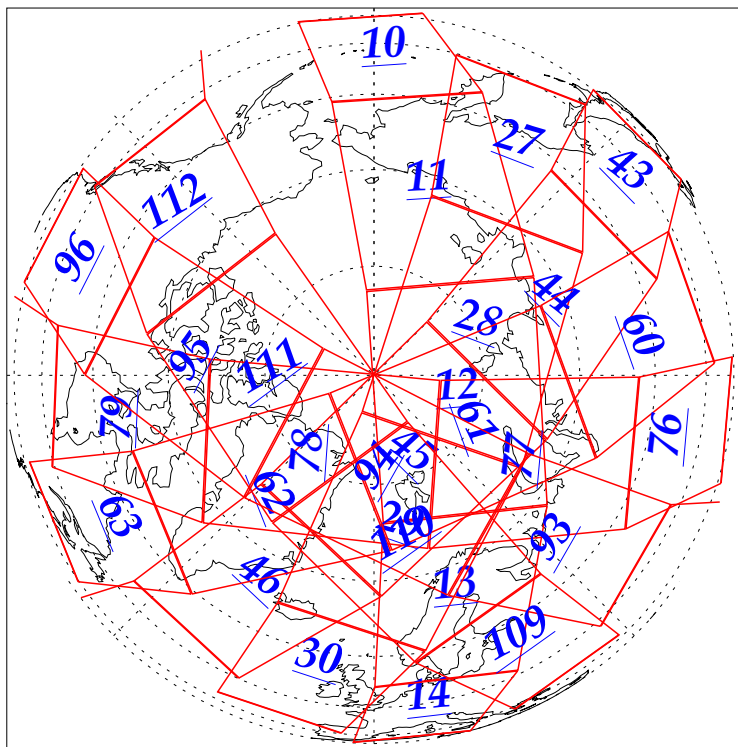

L1B Availability  
AMSU Granules: 240  
HSB Granules: 240  
AIRS Granules: 240

10 Oct 2002  
DoY 283  
Aqua Day 159  
Granules: 1 to 120

Granules: 121 to 240

Legend: AMSU Available, HSB Available, AIRS Available

L1B Availability  
AMSU Granules: 240  
HSB Granules: 240  
AIRS Granules: 240

10 Oct 2002  
DoY 283  
Aqua Day 159

Ascending Granules

Descending Granules

Legend: AMSU Available, HSB Available, AIRS Available

L1B Availability  
 AMSU Granules: 240  
 HSB Granules: 240  
 AIRS Granules: 240

10 Oct 2002  
 DoY 283  
 Aqua Day 159

Northern Hemisphere Granules

Southern Hemisphere Granules

Legend: AMSU Available, HSB Available, **AIRS Available**