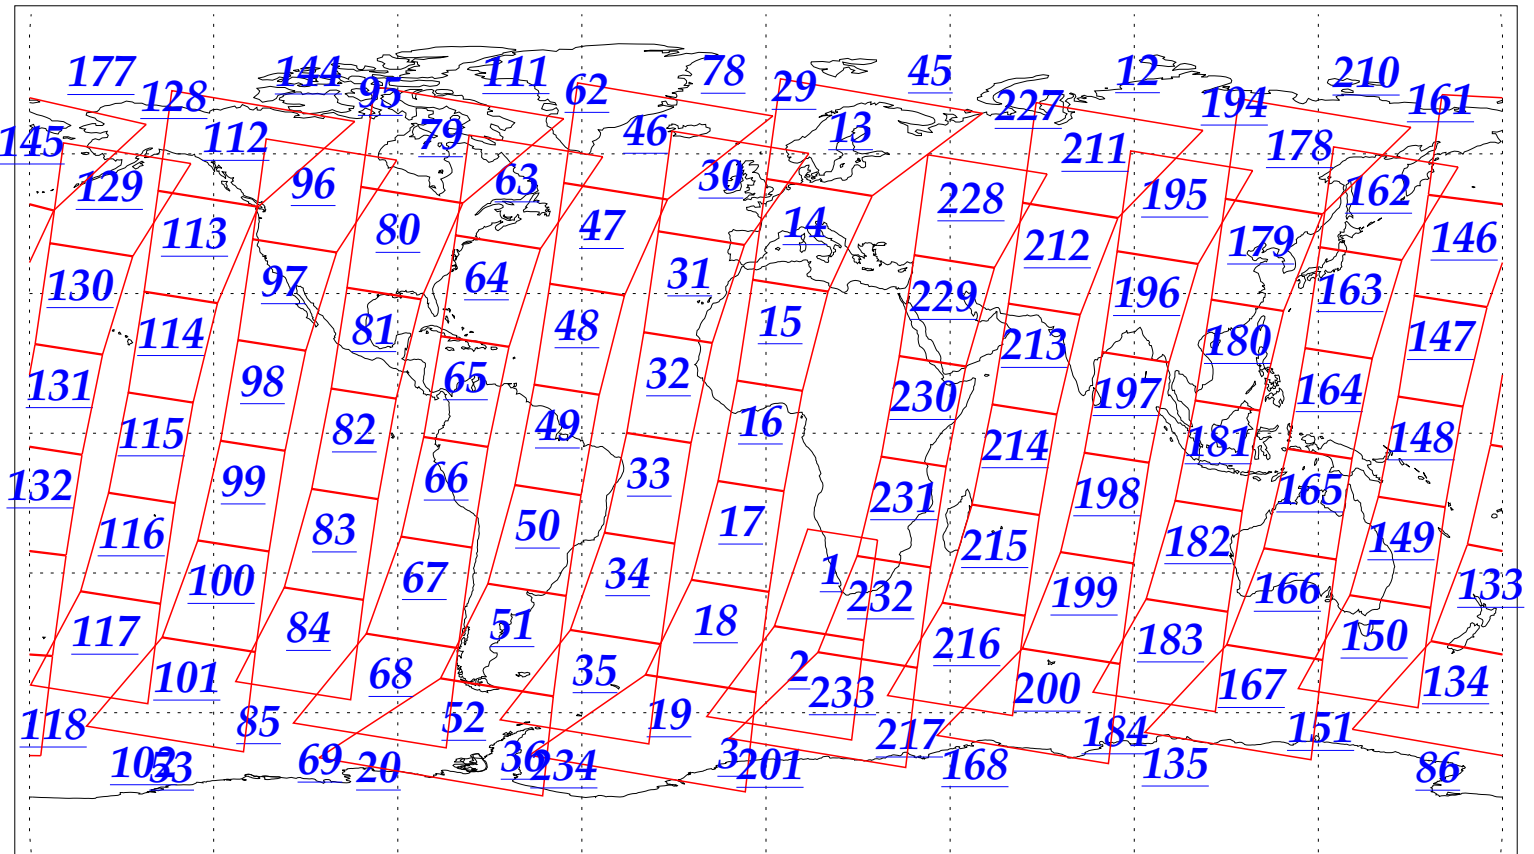

L1B Availability  
AMSU Granules: 240  
HSB Granules: 240  
AIRS Granules: 240

10 Oct 2002  
DoY 283  
Aqua Day 159  
Granules: 1 to 120

Granules: 121 to 240

Legend: AMSU Available, HSB Available, AIRS Available

L1B Availability  
AMSU Granules: 240  
HSB Granules: 240  
AIRS Granules: 240

10 Oct 2002  
DoY 283  
Aqua Day 159

Ascending Granules

Descending Granules

Legend: AMSU Available, HSB Available, AIRS Available

L1B Availability  
 AMSU Granules: 240  
 HSB Granules: 240  
 AIRS Granules: 240

10 Oct 2002  
 DoY 283  
 Aqua Day 159

Northern Hemisphere Granules

Southern Hemisphere Granules

Legend: AMSU Available, HSB Available, **AIRS Available**