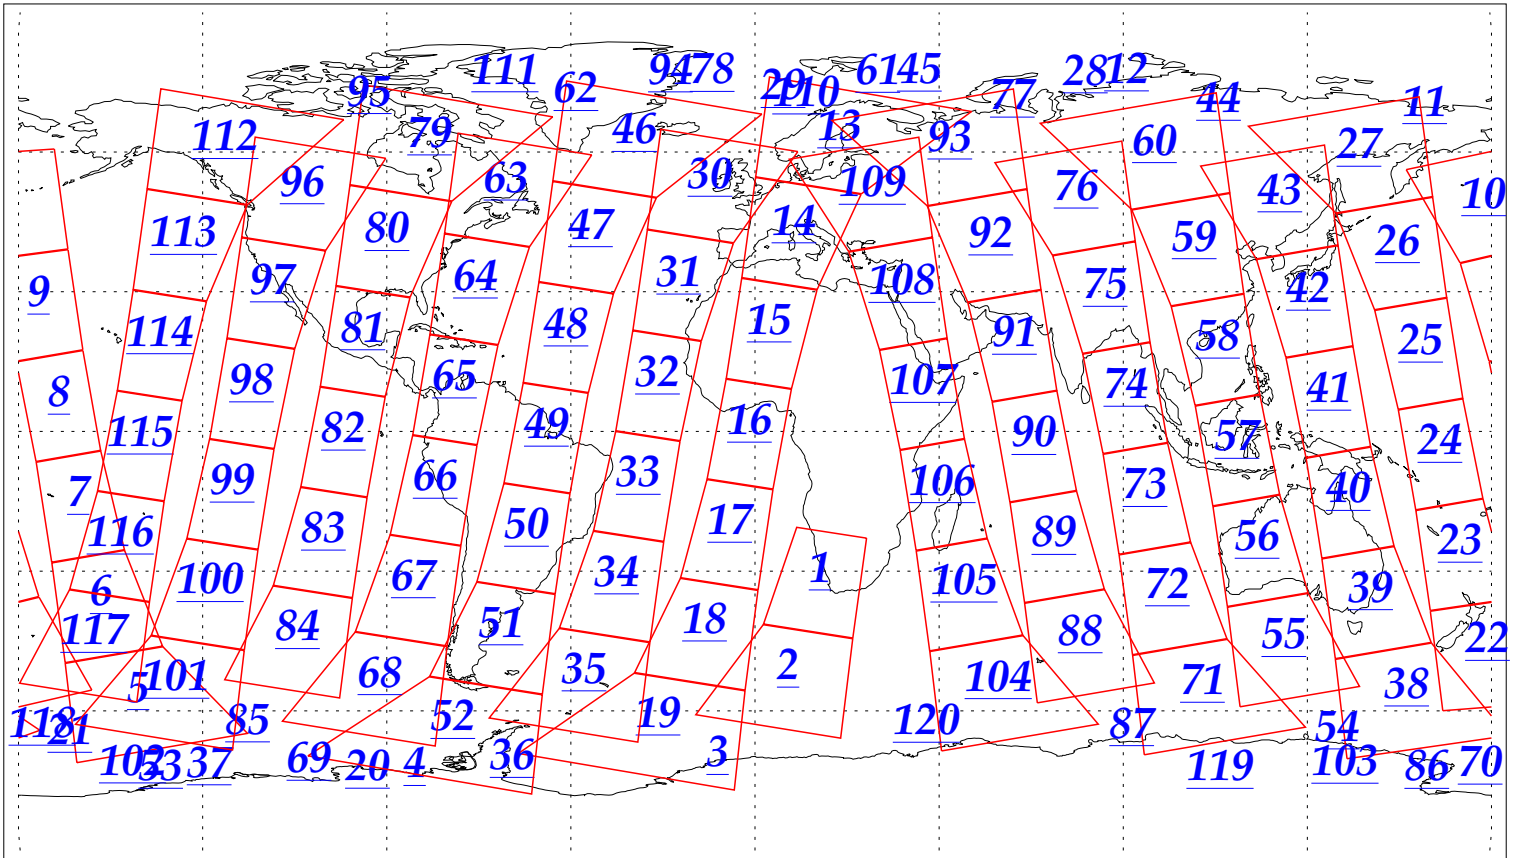

L1B Availability  
AMSU Granules: 240  
HSB Granules: 240  
AIRS Granules: 240

10 Oct 2002  
DoY 283  
Aqua Day 159  
Granules: 1 to 120

Granules: 121 to 240

Legend: AMSU Available, HSB Available, AIRS Available

L1B Availability  
AMSU Granules: 240  
HSB Granules: 240  
AIRS Granules: 240

10 Oct 2002  
DoY 283  
Aqua Day 159

Ascending Granules

Descending Granules

Legend: AMSU Available, HSB Available, AIRS Available

L1B Availability  
 AMSU Granules: 240  
 HSB Granules: 240  
 AIRS Granules: 240

10 Oct 2002  
 DoY 283  
 Aqua Day 159

Northern Hemisphere Granules

Southern Hemisphere Granules

Legend: AMSU Available, HSB Available, **AIRS Available**