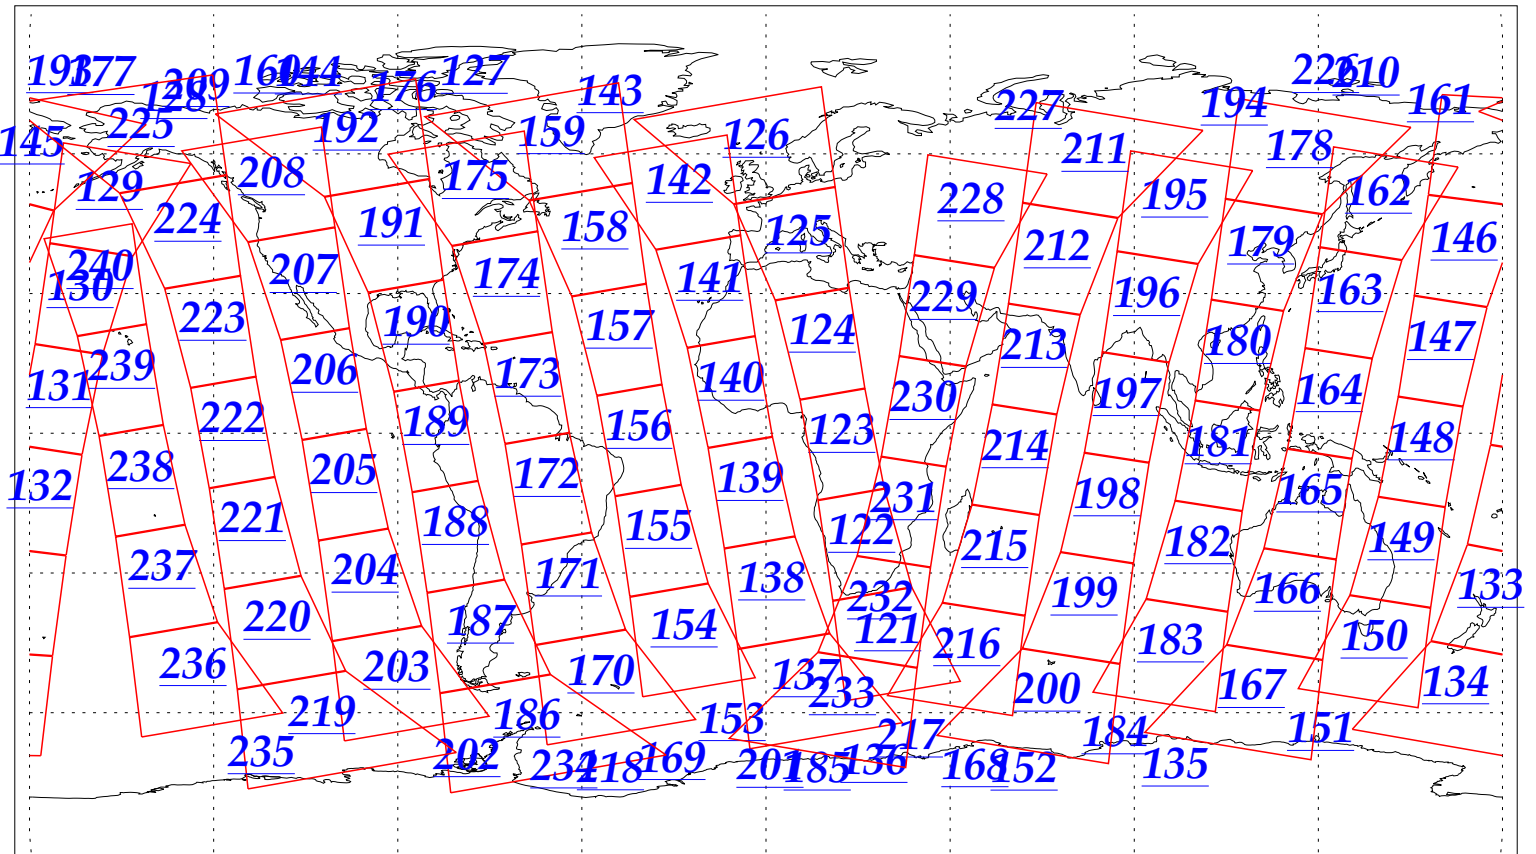

L1B Availability  
AMSU Granules: 240  
HSB Granules: 240  
AIRS Granules: 240

10 Oct 2002  
DoY 283  
Aqua Day 159  
Granules: 1 to 120

Granules: 121 to 240

Legend: AMSU Available, HSB Available, AIRS Available

L1B Availability  
AMSU Granules: 240  
HSB Granules: 240  
AIRS Granules: 240

10 Oct 2002  
DoY 283  
Aqua Day 159

Ascending Granules

Descending Granules

Legend: AMSU Available, HSB Available, AIRS Available

L1B Availability  
 AMSU Granules: 240  
 HSB Granules: 240  
 AIRS Granules: 240

10 Oct 2002  
 DoY 283  
 Aqua Day 159

Northern Hemisphere Granules

Southern Hemisphere Granules

Legend: AMSU Available, HSB Available, **AIRS Available**