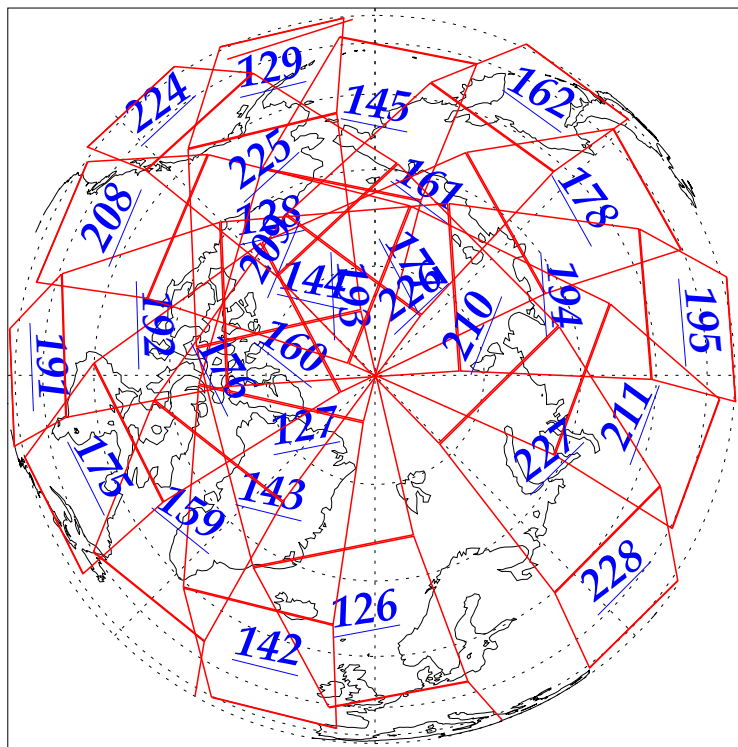

L1B Availability  
AMSU Granules: 240  
HSB Granules: 240  
AIRS Granules: 240

10 Oct 2002  
DoY 283  
Aqua Day 159  
Granules: 1 to 120

Granules: 121 to 240

Legend: AMSU Available, HSB Available, AIRS Available

L1B Availability  
AMSU Granules: 240  
HSB Granules: 240  
AIRS Granules: 240

10 Oct 2002  
DoY 283  
Aqua Day 159

Ascending Granules

Descending Granules

Legend: AMSU Available, HSB Available, AIRS Available

L1B Availability  
 AMSU Granules: 240  
 HSB Granules: 240  
 AIRS Granules: 240

10 Oct 2002  
 DoY 283  
 Aqua Day 159

Northern Hemisphere Granules

Southern Hemisphere Granules

Legend: AMSU Available, HSB Available, **AIRS Available**