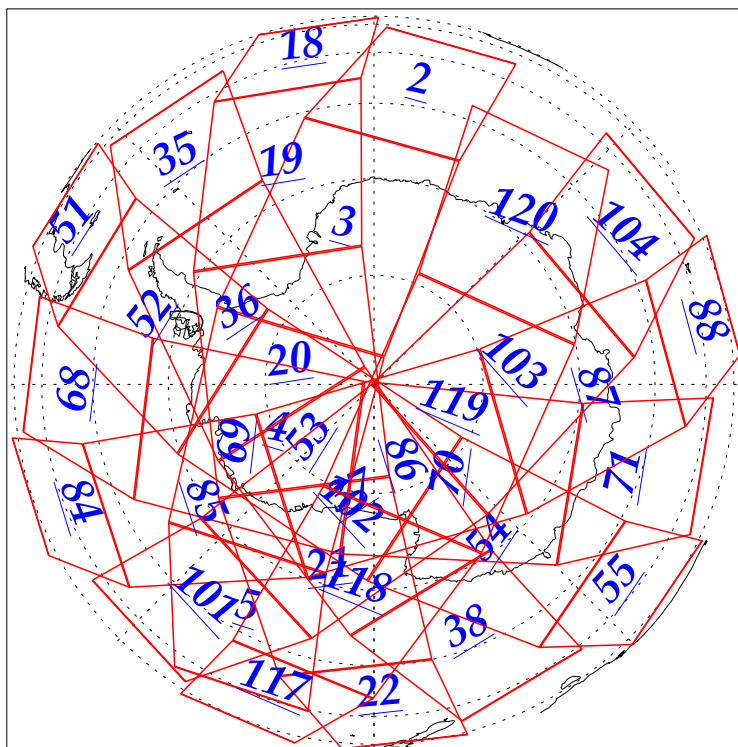

L1B Availability  
AMSU Granules: 240  
HSB Granules: 240  
AIRS Granules: 240

10 Oct 2002  
DoY 283  
Aqua Day 159  
Granules: 1 to 120

Granules: 121 to 240

Legend: AMSU Available, HSB Available, AIRS Available

L1B Availability  
AMSU Granules: 240  
HSB Granules: 240  
AIRS Granules: 240

10 Oct 2002  
DoY 283  
Aqua Day 159

Ascending Granules

Descending Granules

Legend: AMSU Available, HSB Available, AIRS Available

L1B Availability  
 AMSU Granules: 240  
 HSB Granules: 240  
 AIRS Granules: 240

10 Oct 2002  
 DoY 283  
 Aqua Day 159

Northern Hemisphere Granules

Southern Hemisphere Granules

Legend: AMSU Available, HSB Available, **AIRS Available**