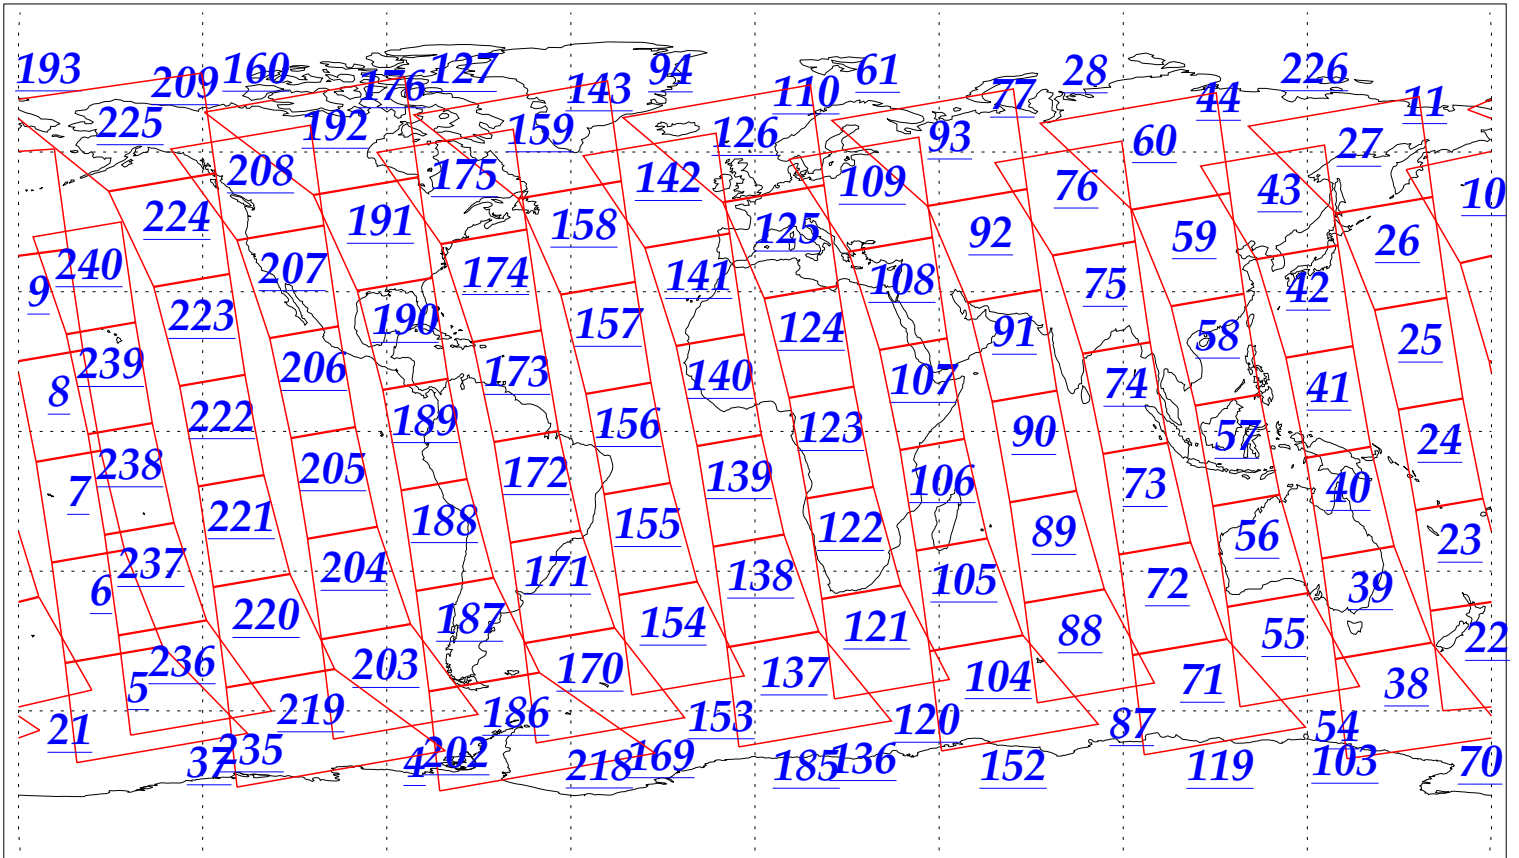

L1B Availability  
AMSU Granules: 240  
HSB Granules: 240  
AIRS Granules: 240

10 Oct 2002  
DoY 283  
Aqua Day 159  
Granules: 1 to 120

Granules: 121 to 240

Legend: AMSU Available, HSB Available, AIRS Available

L1B Availability  
AMSU Granules: 240  
HSB Granules: 240  
AIRS Granules: 240

10 Oct 2002  
DoY 283  
Aqua Day 159

Ascending Granules

Descending Granules

Legend: AMSU Available, HSB Available, AIRS Available

L1B Availability  
 AMSU Granules: 240  
 HSB Granules: 240  
 AIRS Granules: 240

10 Oct 2002  
 DoY 283  
 Aqua Day 159

Northern Hemisphere Granules

Southern Hemisphere Granules

Legend: AMSU Available, HSB Available, **AIRS Available**