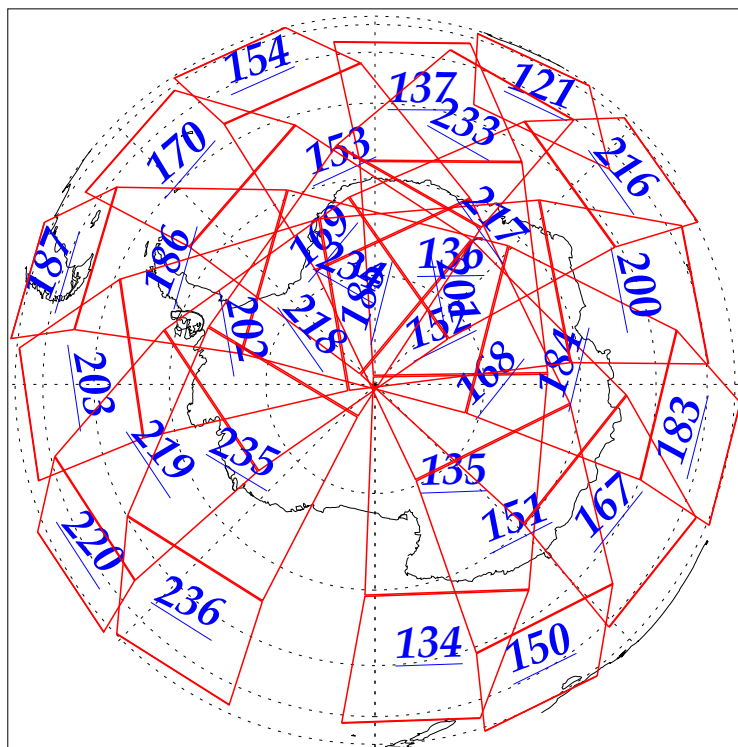

L1B Availability  
AMSU Granules: 240  
HSB Granules: 240  
AIRS Granules: 240

10 Oct 2002  
DoY 283  
Aqua Day 159  
Granules: 1 to 120

Granules: 121 to 240

Legend: AMSU Available, HSB Available, AIRS Available

L1B Availability  
AMSU Granules: 240  
HSB Granules: 240  
AIRS Granules: 240

10 Oct 2002  
DoY 283  
Aqua Day 159

Ascending Granules

Descending Granules

Legend: AMSU Available, HSB Available, AIRS Available

L1B Availability  
 AMSU Granules: 240  
 HSB Granules: 240  
 AIRS Granules: 240

10 Oct 2002  
 DoY 283  
 Aqua Day 159

Northern Hemisphere Granules

Southern Hemisphere Granules

Legend: AMSU Available, HSB Available, **AIRS Available**