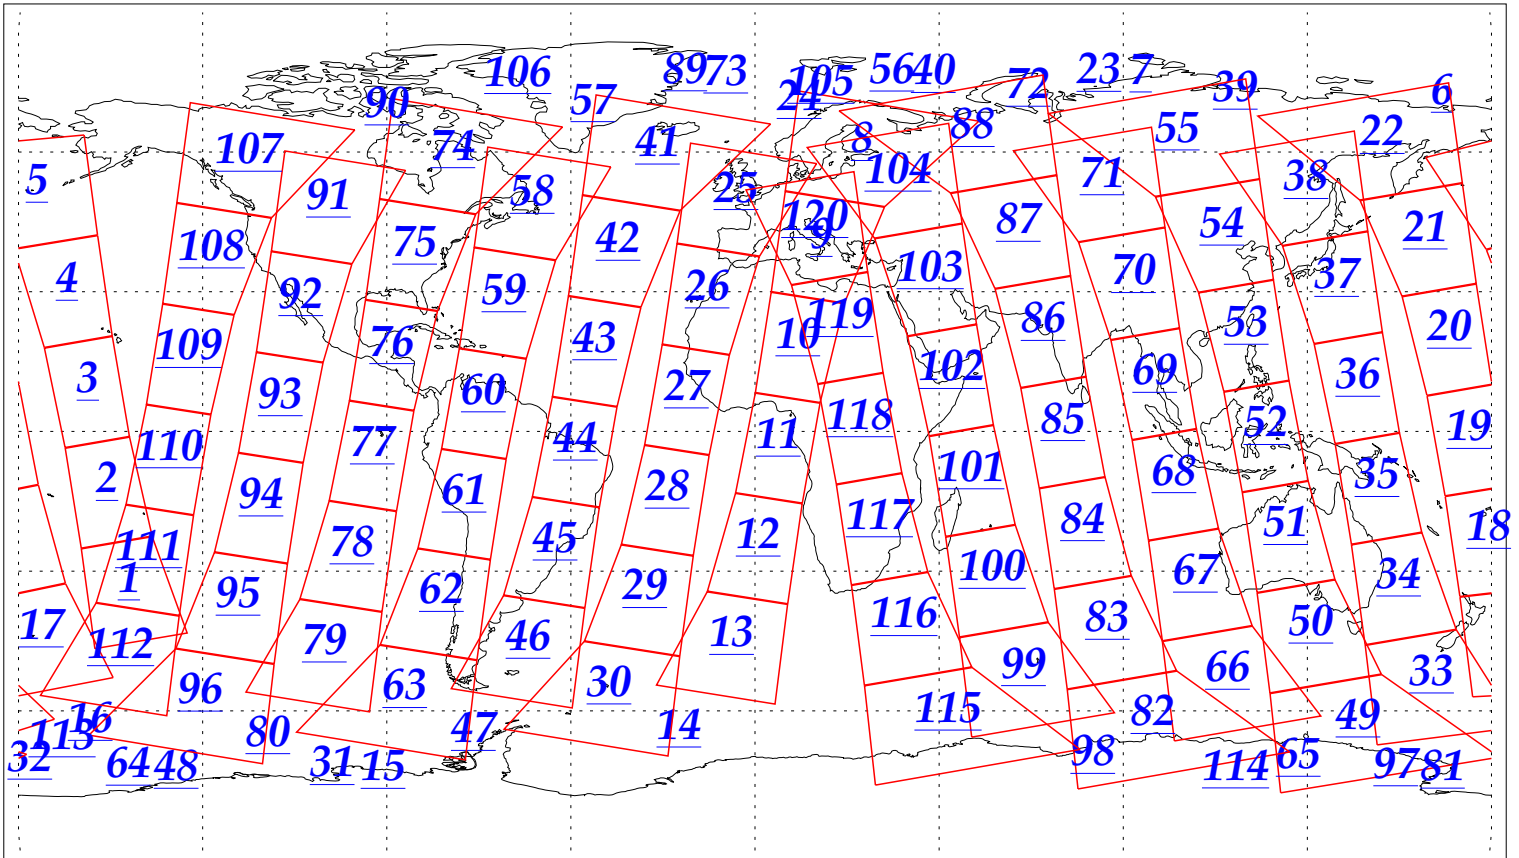

L1B Availability
AMSU Granules: 240
HSB Granules: 240
AIRS Granules: 240

7 Oct 2002
DoY 280
Aqua Day 156
Granules: 1 to 120

Granules: 121 to 240

Legend: AMSU Available, HSB Available, AIRS Available

L1B Availability
AMSU Granules: 240
HSB Granules: 240
AIRS Granules: 240

7 Oct 2002
DoY 280
Aqua Day 156

Ascending Granules

Descending Granules

Legend: AMSU Available, HSB Available, AIRS Available

L1B Availability
 AMSU Granules: 240
 HSB Granules: 240
 AIRS Granules: 240

7 Oct 2002
 DoY 280
 Aqua Day 156

Northern Hemisphere Granules

Southern Hemisphere Granules

Legend: AMSU Available, HSB Available, AIRS Available