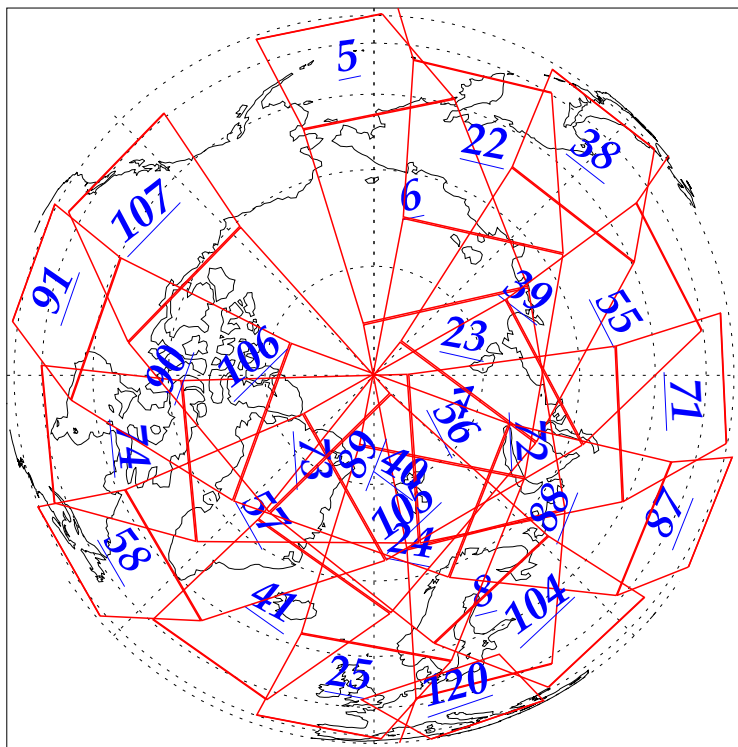

L1B Availability
AMSU Granules: 240
HSB Granules: 240
AIRS Granules: 240

7 Oct 2002
DoY 280
Aqua Day 156
Granules: 1 to 120

Granules: 121 to 240

Legend: AMSU Available, HSB Available, AIRS Available

L1B Availability
AMSU Granules: 240
HSB Granules: 240
AIRS Granules: 240

7 Oct 2002
DoY 280
Aqua Day 156

Ascending Granules

Descending Granules

Legend: AMSU Available, HSB Available, AIRS Available

L1B Availability
 AMSU Granules: 240
 HSB Granules: 240
 AIRS Granules: 240

7 Oct 2002
 DoY 280
 Aqua Day 156

Northern Hemisphere Granules

Southern Hemisphere Granules

Legend: AMSU Available, HSB Available, AIRS Available