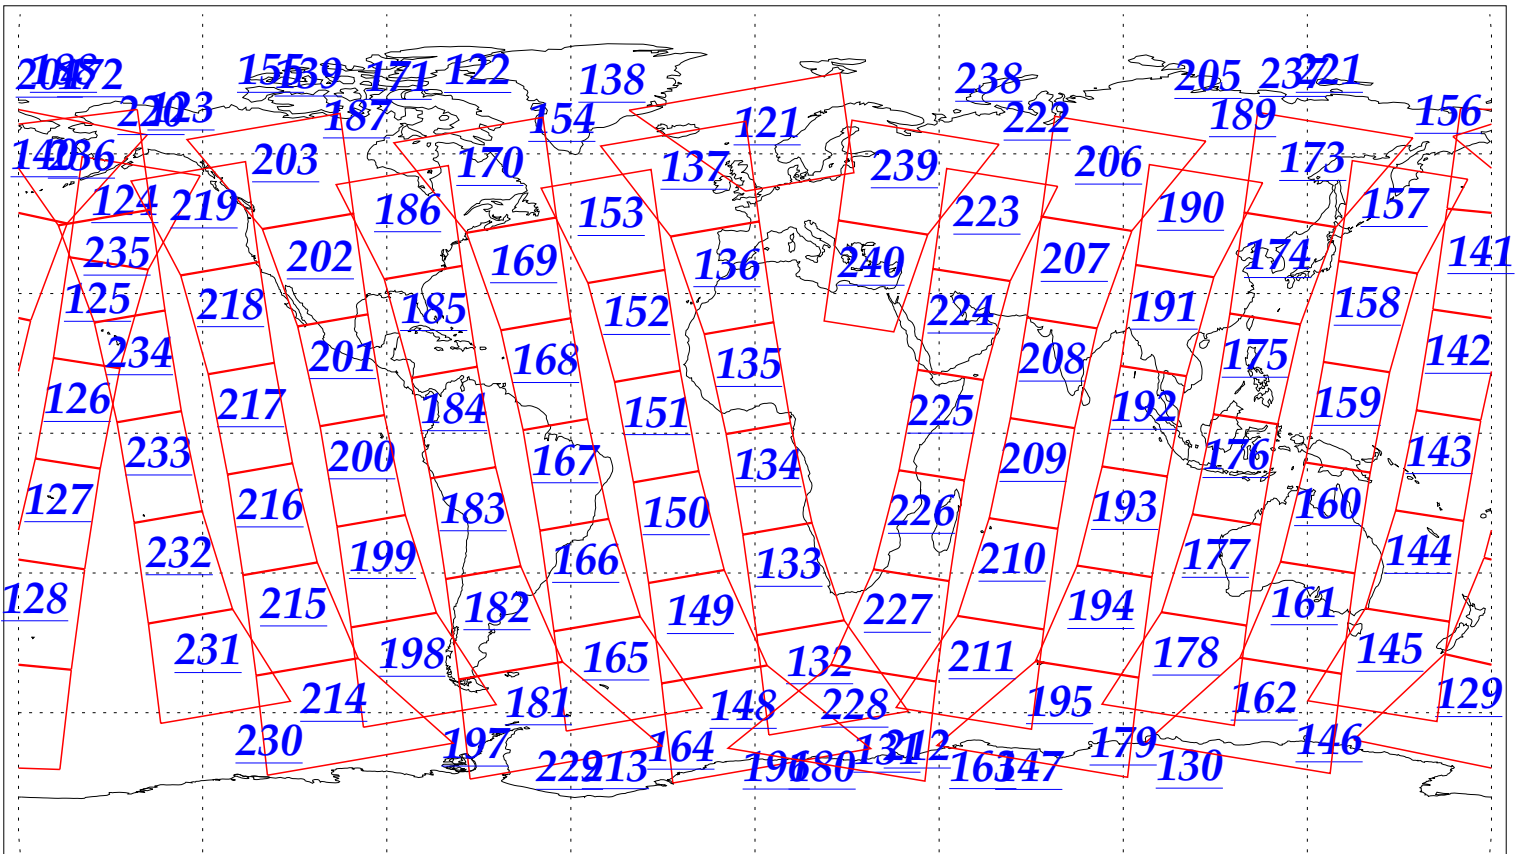

L1B Availability
AMSU Granules: 240
HSB Granules: 240
AIRS Granules: 240

7 Oct 2002
DoY 280
Aqua Day 156
Granules: 1 to 120

Granules: 121 to 240

Legend: AMSU Available, HSB Available, AIRS Available

L1B Availability
AMSU Granules: 240
HSB Granules: 240
AIRS Granules: 240

7 Oct 2002
DoY 280
Aqua Day 156

Ascending Granules

Descending Granules

Legend: AMSU Available, HSB Available, AIRS Available

L1B Availability
 AMSU Granules: 240
 HSB Granules: 240
 AIRS Granules: 240

7 Oct 2002
 DoY 280
 Aqua Day 156

Northern Hemisphere Granules

Southern Hemisphere Granules

Legend: AMSU Available, HSB Available, AIRS Available