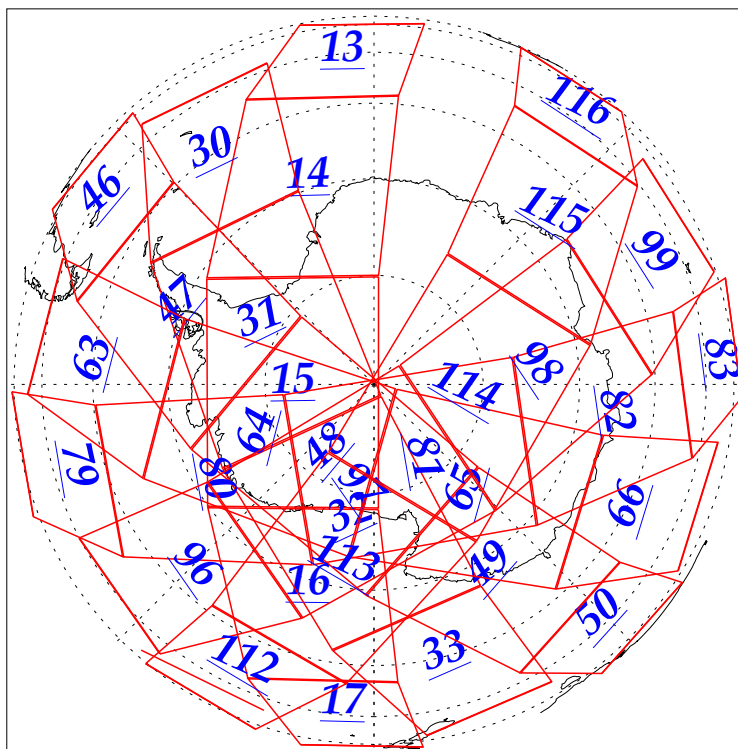

L1B Availability
AMSU Granules: 240
HSB Granules: 240
AIRS Granules: 240

7 Oct 2002
DoY 280
Aqua Day 156
Granules: 1 to 120

Granules: 121 to 240

Legend: AMSU Available, HSB Available, AIRS Available

L1B Availability
AMSU Granules: 240
HSB Granules: 240
AIRS Granules: 240

7 Oct 2002
DoY 280
Aqua Day 156

Ascending Granules

Descending Granules

Legend: AMSU Available, HSB Available, AIRS Available

L1B Availability
 AMSU Granules: 240
 HSB Granules: 240
 AIRS Granules: 240

7 Oct 2002
 DoY 280
 Aqua Day 156

Northern Hemisphere Granules

Southern Hemisphere Granules

Legend: AMSU Available, HSB Available, AIRS Available