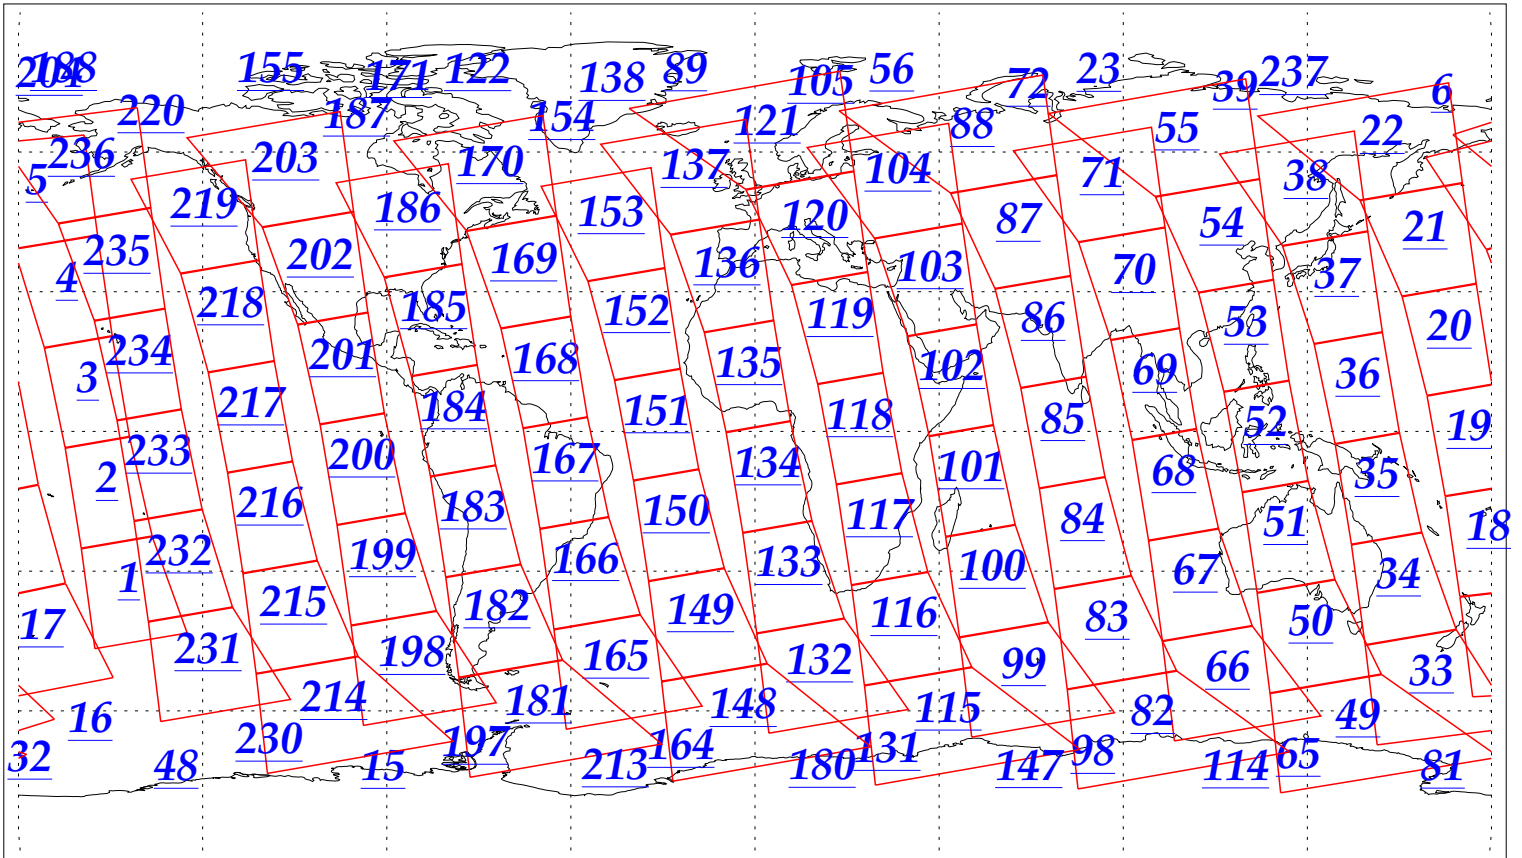

L1B Availability
AMSU Granules: 240
HSB Granules: 240
AIRS Granules: 240

7 Oct 2002
DoY 280
Aqua Day 156
Granules: 1 to 120

Granules: 121 to 240

Legend: AMSU Available, HSB Available, AIRS Available

L1B Availability
AMSU Granules: 240
HSB Granules: 240
AIRS Granules: 240

7 Oct 2002
DoY 280
Aqua Day 156

Ascending Granules

Descending Granules

Legend: AMSU Available, HSB Available, AIRS Available

L1B Availability
 AMSU Granules: 240
 HSB Granules: 240
 AIRS Granules: 240

7 Oct 2002
 DoY 280
 Aqua Day 156

Northern Hemisphere Granules

Southern Hemisphere Granules

Legend: AMSU Available, HSB Available, AIRS Available