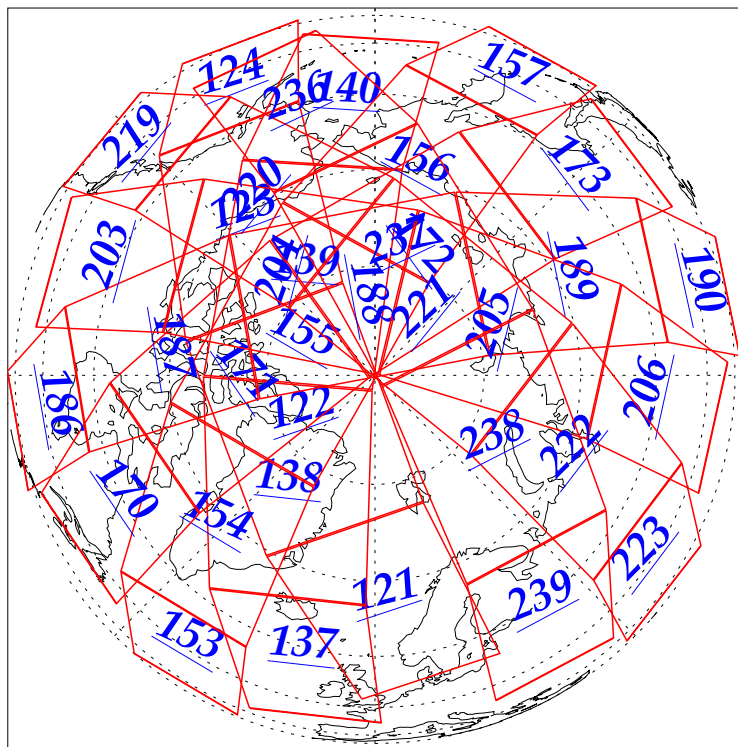

L1B Availability
AMSU Granules: 240
HSB Granules: 240
AIRS Granules: 240

7 Oct 2002
DoY 280
Aqua Day 156
Granules: 1 to 120

Granules: 121 to 240

Legend: AMSU Available, HSB Available, AIRS Available

L1B Availability
AMSU Granules: 240
HSB Granules: 240
AIRS Granules: 240

7 Oct 2002
DoY 280
Aqua Day 156

Ascending Granules

Descending Granules

Legend: AMSU Available, HSB Available, AIRS Available

L1B Availability
 AMSU Granules: 240
 HSB Granules: 240
 AIRS Granules: 240

7 Oct 2002
 DoY 280
 Aqua Day 156

Northern Hemisphere Granules

Southern Hemisphere Granules

Legend: AMSU Available, HSB Available, AIRS Available