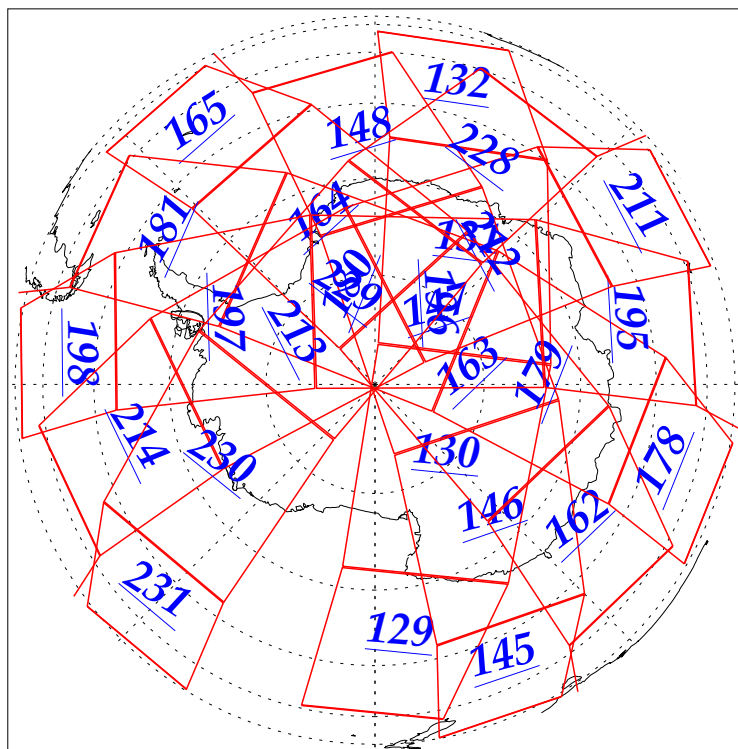

L1B Availability
AMSU Granules: 240
HSB Granules: 240
AIRS Granules: 240

7 Oct 2002
DoY 280
Aqua Day 156
Granules: 1 to 120

Granules: 121 to 240

Legend: AMSU Available, HSB Available, AIRS Available

L1B Availability
AMSU Granules: 240
HSB Granules: 240
AIRS Granules: 240

7 Oct 2002
DoY 280
Aqua Day 156

Ascending Granules

Descending Granules

Legend: AMSU Available, HSB Available, AIRS Available

L1B Availability
 AMSU Granules: 240
 HSB Granules: 240
 AIRS Granules: 240

7 Oct 2002
 DoY 280
 Aqua Day 156

Northern Hemisphere Granules

Southern Hemisphere Granules

Legend: AMSU Available, HSB Available, AIRS Available