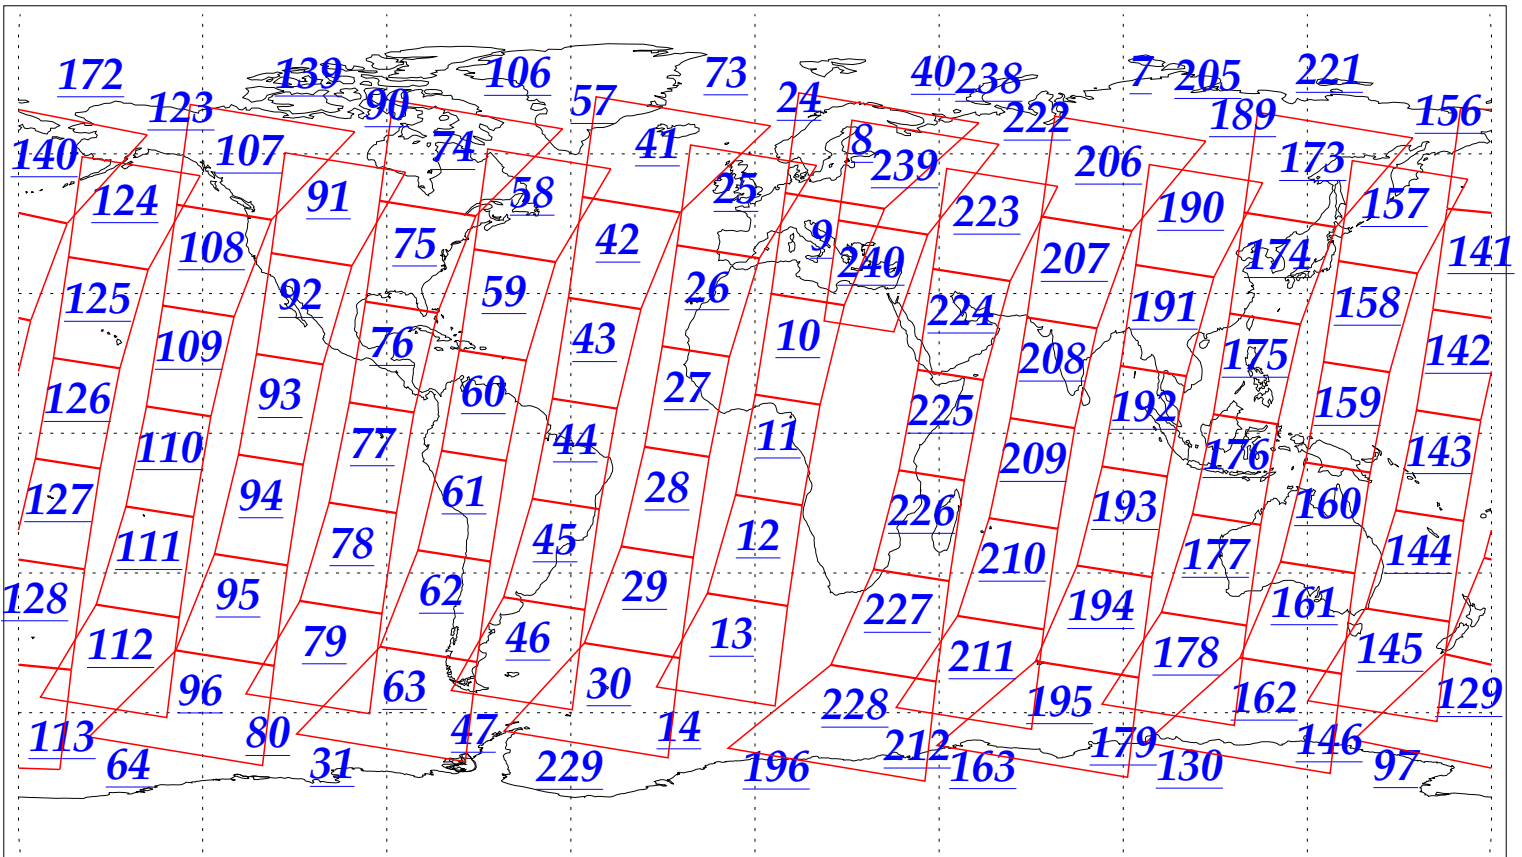

L1B Availability
AMSU Granules: 240
HSB Granules: 240
AIRS Granules: 240

7 Oct 2002
DoY 280
Aqua Day 156
Granules: 1 to 120

Granules: 121 to 240

Legend: AMSU Available, HSB Available, AIRS Available

L1B Availability
AMSU Granules: 240
HSB Granules: 240
AIRS Granules: 240

7 Oct 2002
DoY 280
Aqua Day 156

Ascending Granules

Descending Granules

Legend: AMSU Available, HSB Available, AIRS Available

L1B Availability
 AMSU Granules: 240
 HSB Granules: 240
 AIRS Granules: 240

7 Oct 2002
 DoY 280
 Aqua Day 156

Northern Hemisphere Granules

Southern Hemisphere Granules

Legend: AMSU Available, HSB Available, AIRS Available