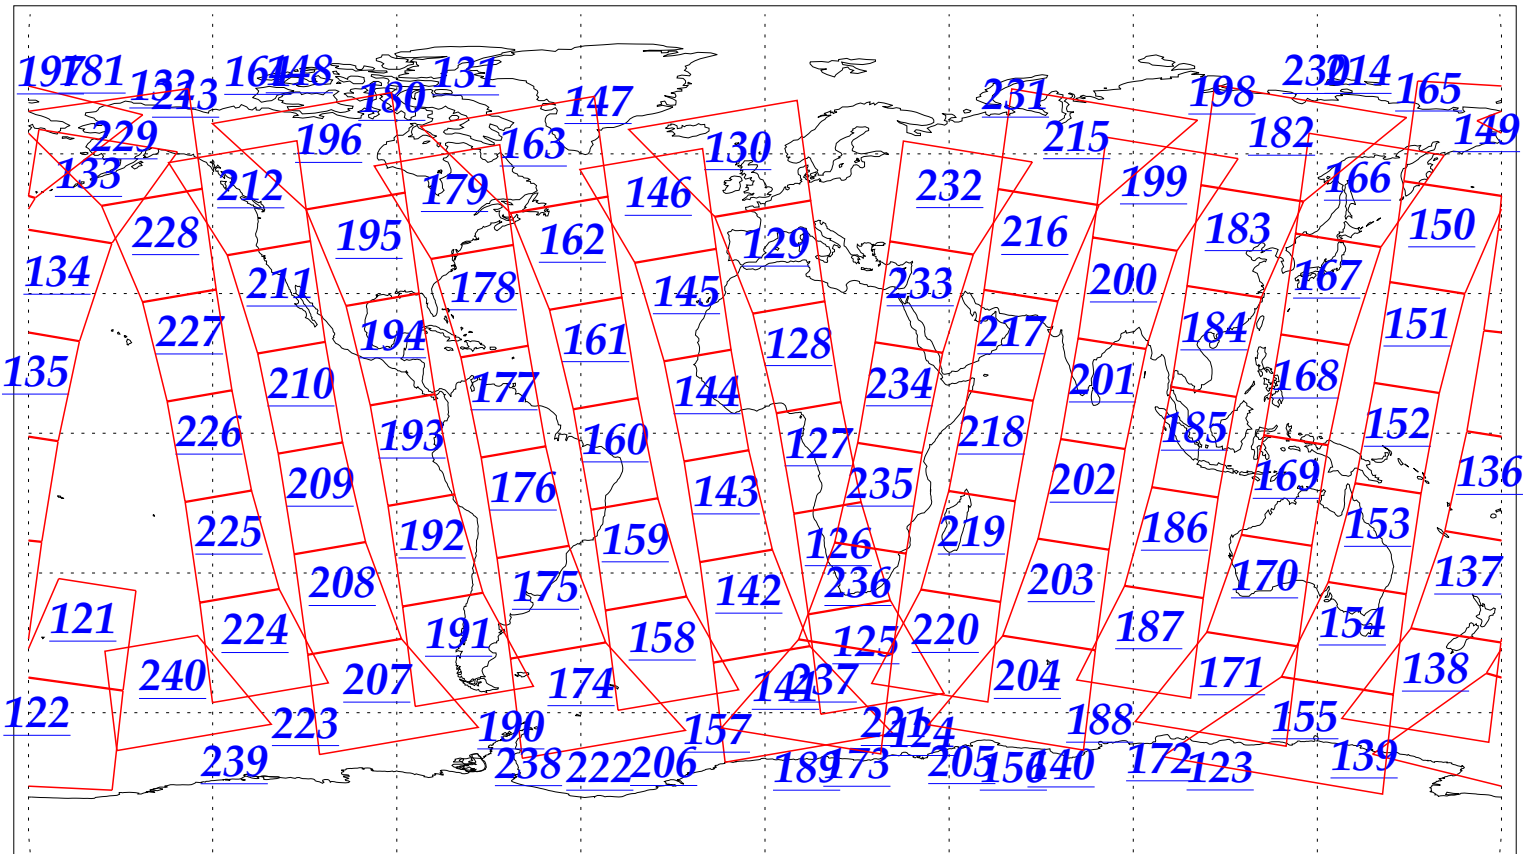

L1B Availability
AMSU Granules: 240
HSB Granules: 240
AIRS Granules: 240

6 Oct 2002
DoY 279
Aqua Day 155
Granules: 1 to 120

Granules: 121 to 240

Legend: AMSU Available, HSB Available, AIRS Available

L1B Availability
AMSU Granules: 240
HSB Granules: 240
AIRS Granules: 240

6 Oct 2002
DoY 279
Aqua Day 155

Ascending Granules

Descending Granules

Legend: AMSU Available, HSB Available, AIRS Available

L1B Availability
 AMSU Granules: 240
 HSB Granules: 240
 AIRS Granules: 240

6 Oct 2002
 DoY 279
 Aqua Day 155

Northern Hemisphere Granules

Southern Hemisphere Granules

Legend: AMSU Available, HSB Available, **AIRS Available**