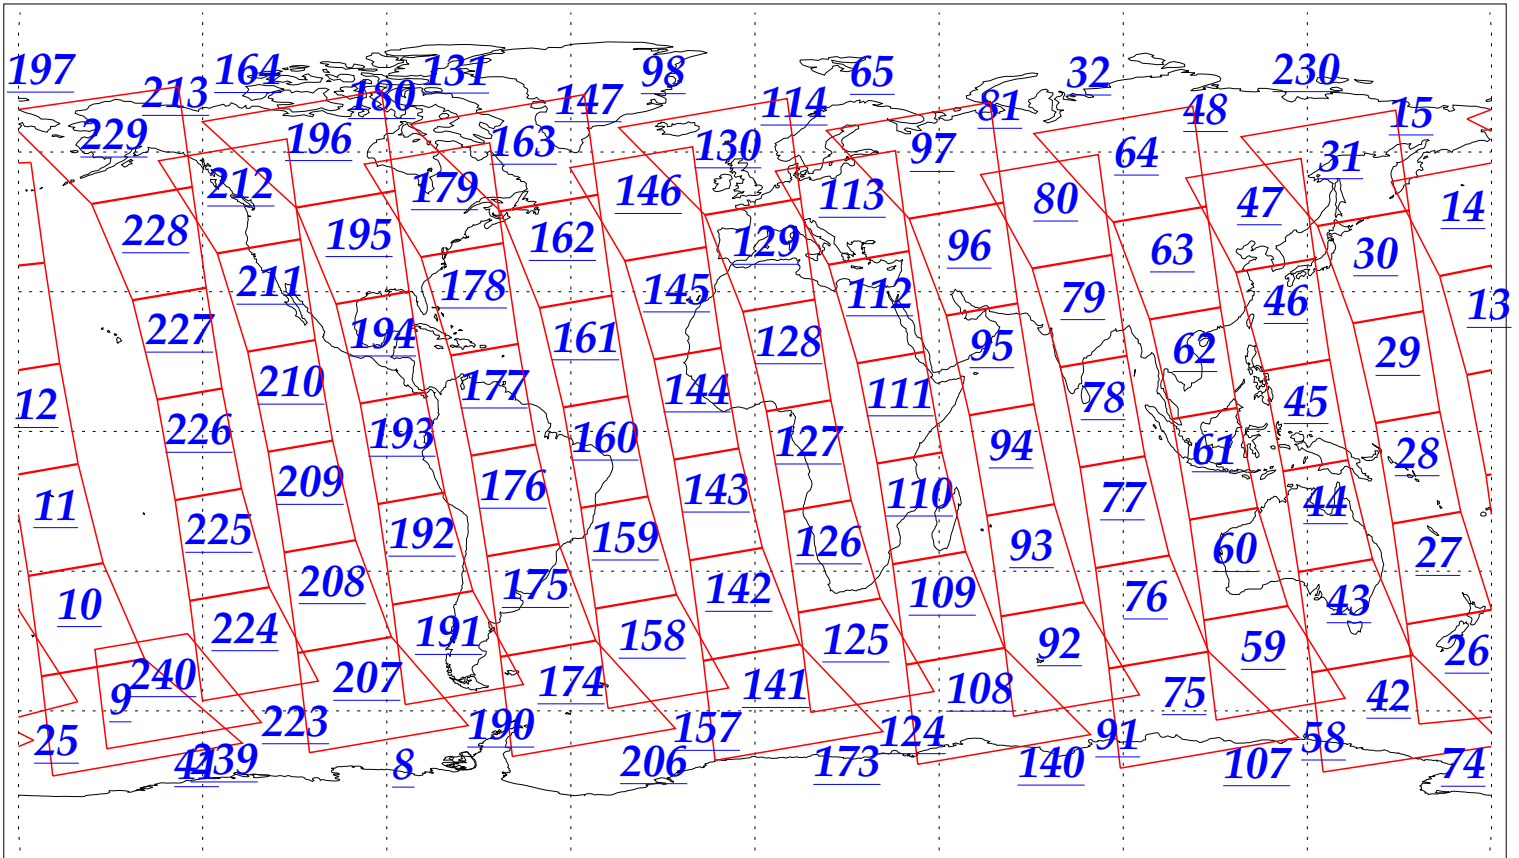

L1B Availability
AMSU Granules: 240
HSB Granules: 240
AIRS Granules: 240

6 Oct 2002
DoY 279
Aqua Day 155
Granules: 1 to 120

Granules: 121 to 240

Legend: AMSU Available, HSB Available, AIRS Available

L1B Availability
AMSU Granules: 240
HSB Granules: 240
AIRS Granules: 240

6 Oct 2002
DoY 279
Aqua Day 155

Ascending Granules

Descending Granules

Legend: AMSU Available, HSB Available, AIRS Available

L1B Availability
 AMSU Granules: 240
 HSB Granules: 240
 AIRS Granules: 240

6 Oct 2002
 DoY 279
 Aqua Day 155

Northern Hemisphere Granules

Southern Hemisphere Granules

Legend: AMSU Available, HSB Available, **AIRS Available**