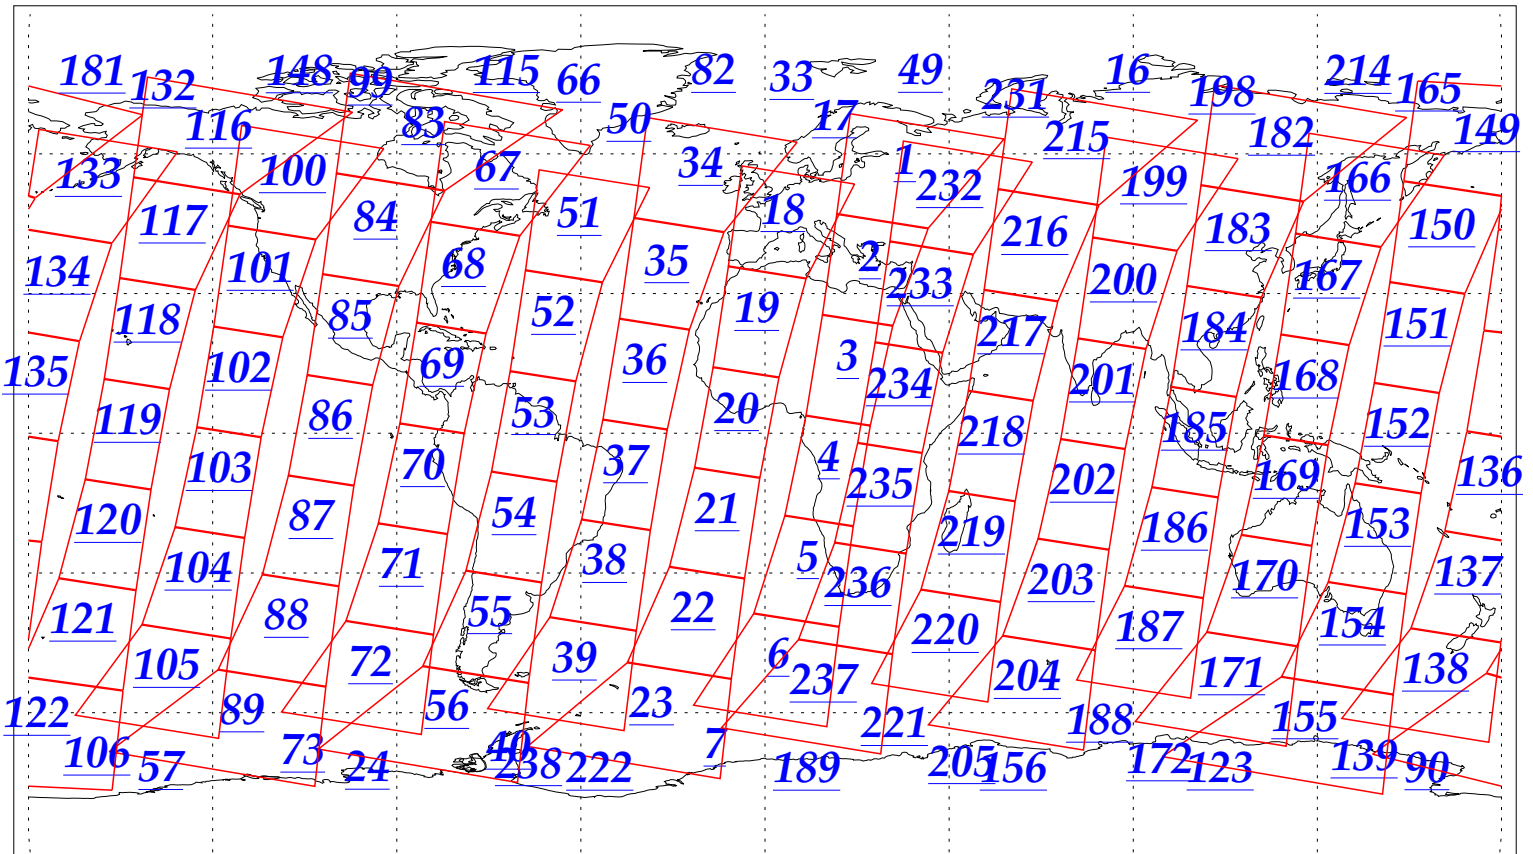

L1B Availability
AMSU Granules: 240
HSB Granules: 240
AIRS Granules: 240

6 Oct 2002
DoY 279
Aqua Day 155
Granules: 1 to 120

Granules: 121 to 240

Legend: AMSU Available, HSB Available, AIRS Available

L1B Availability
AMSU Granules: 240
HSB Granules: 240
AIRS Granules: 240

6 Oct 2002
DoY 279
Aqua Day 155

Ascending Granules

Descending Granules

Legend: AMSU Available, HSB Available, AIRS Available

L1B Availability
 AMSU Granules: 240
 HSB Granules: 240
 AIRS Granules: 240

6 Oct 2002
 DoY 279
 Aqua Day 155

Northern Hemisphere Granules

Southern Hemisphere Granules

Legend: AMSU Available, HSB Available, **AIRS Available**