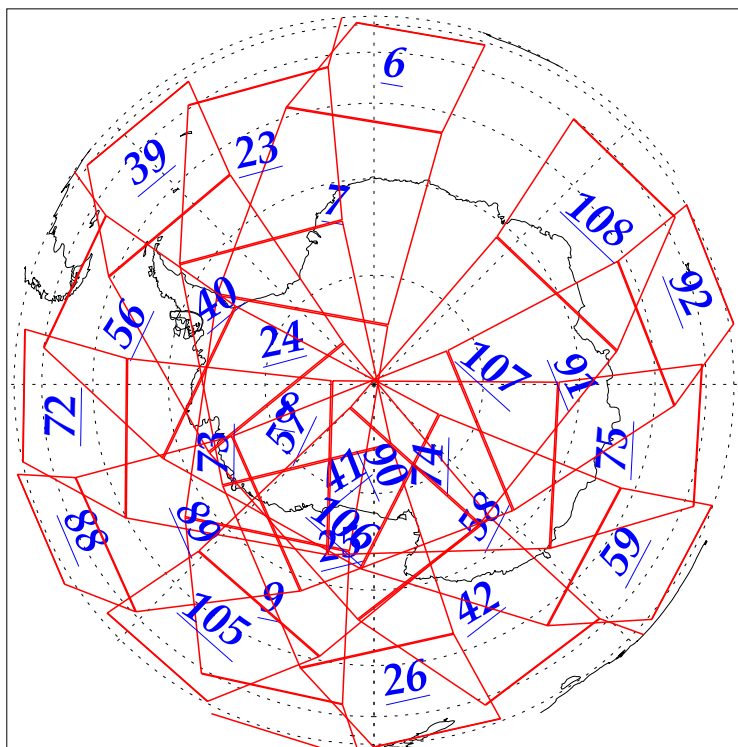

L1B Availability
AMSU Granules: 240
HSB Granules: 240
AIRS Granules: 240

6 Oct 2002
DoY 279
Aqua Day 155
Granules: 1 to 120

Granules: 121 to 240

Legend: AMSU Available, HSB Available, AIRS Available

L1B Availability
AMSU Granules: 240
HSB Granules: 240
AIRS Granules: 240

6 Oct 2002
DoY 279
Aqua Day 155

Ascending Granules

Descending Granules

Legend: AMSU Available, HSB Available, AIRS Available

L1B Availability
 AMSU Granules: 240
 HSB Granules: 240
 AIRS Granules: 240

6 Oct 2002
 DoY 279
 Aqua Day 155

Northern Hemisphere Granules

Southern Hemisphere Granules

Legend: AMSU Available, HSB Available, **AIRS Available**