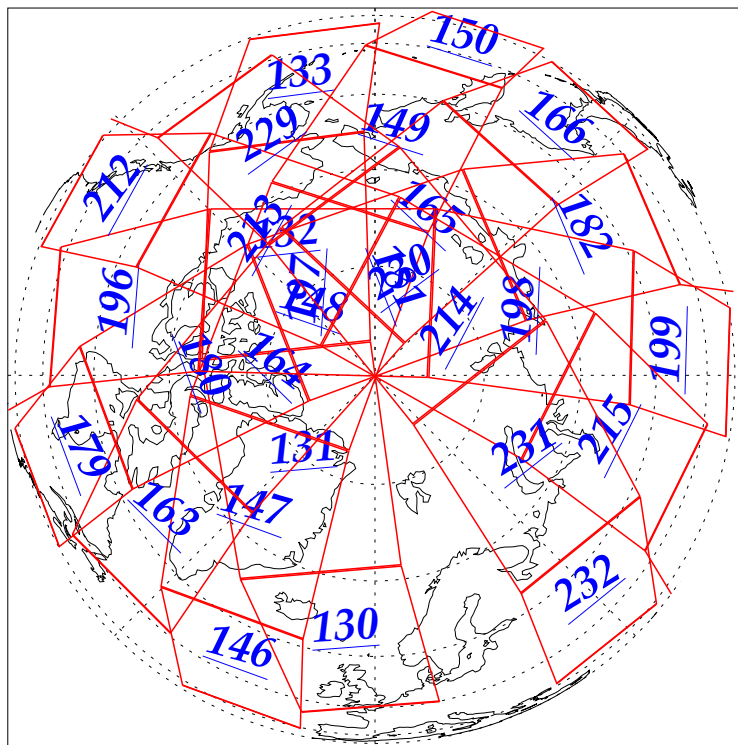

L1B Availability
AMSU Granules: 240
HSB Granules: 240
AIRS Granules: 240

6 Oct 2002
DoY 279
Aqua Day 155
Granules: 1 to 120

Granules: 121 to 240

Legend: AMSU Available, HSB Available, AIRS Available

L1B Availability
AMSU Granules: 240
HSB Granules: 240
AIRS Granules: 240

6 Oct 2002
DoY 279
Aqua Day 155

Ascending Granules

Descending Granules

Legend: AMSU Available, HSB Available, AIRS Available

L1B Availability
 AMSU Granules: 240
 HSB Granules: 240
 AIRS Granules: 240

6 Oct 2002
 DoY 279
 Aqua Day 155

Northern Hemisphere Granules

Southern Hemisphere Granules

Legend: AMSU Available, HSB Available, **AIRS Available**