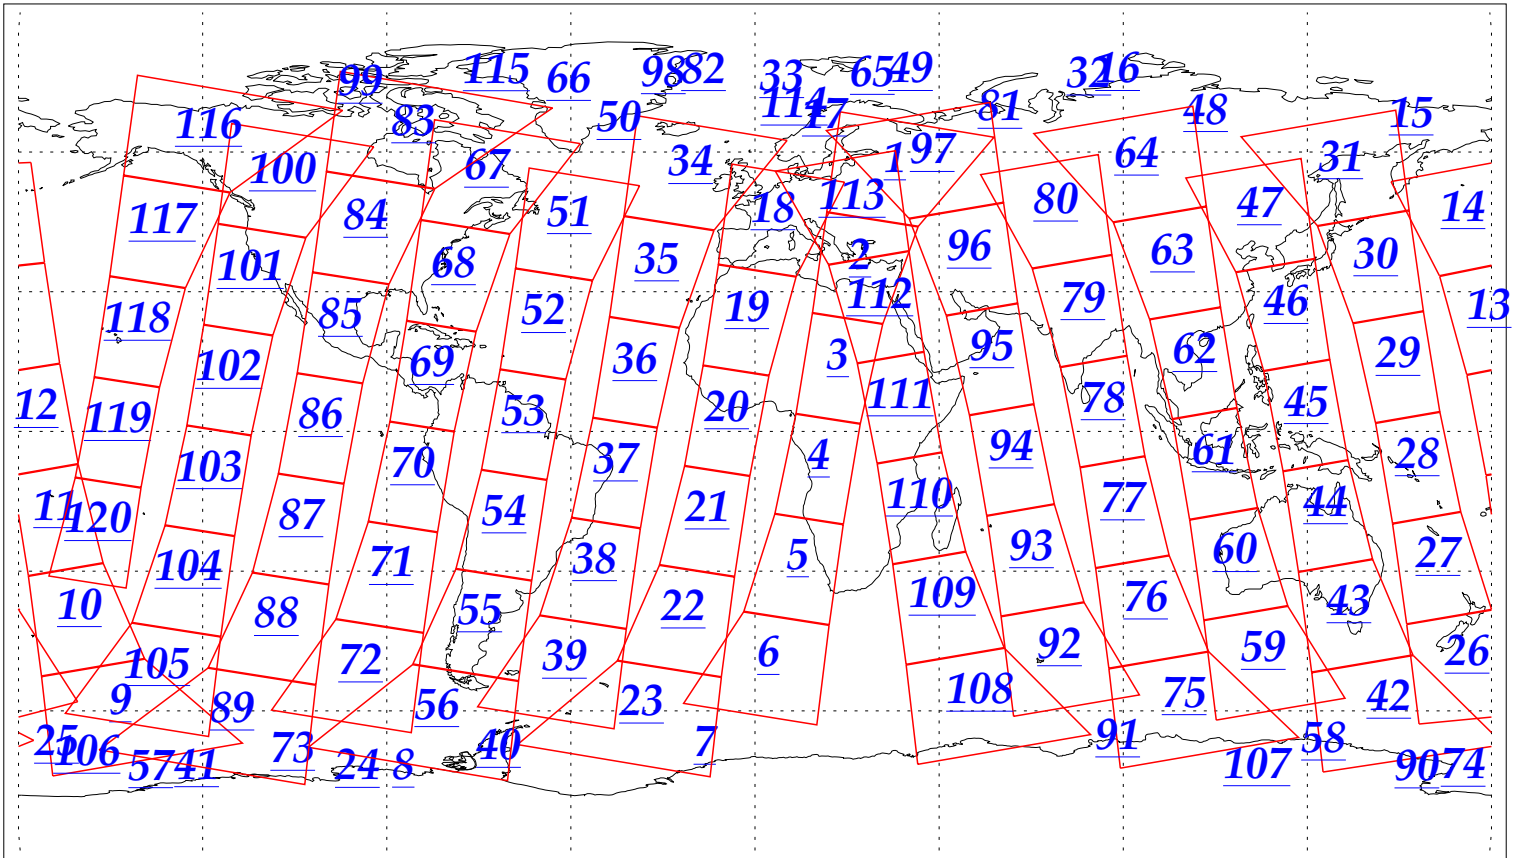

L1B Availability
AMSU Granules: 240
HSB Granules: 240
AIRS Granules: 240

6 Oct 2002
DoY 279
Aqua Day 155
Granules: 1 to 120

Granules: 121 to 240

Legend: AMSU Available, HSB Available, AIRS Available

L1B Availability
AMSU Granules: 240
HSB Granules: 240
AIRS Granules: 240

6 Oct 2002
DoY 279
Aqua Day 155

Ascending Granules

Descending Granules

Legend: AMSU Available, HSB Available, AIRS Available

L1B Availability
 AMSU Granules: 240
 HSB Granules: 240
 AIRS Granules: 240

6 Oct 2002
 DoY 279
 Aqua Day 155

Northern Hemisphere Granules

Southern Hemisphere Granules

Legend: AMSU Available, HSB Available, **AIRS Available**