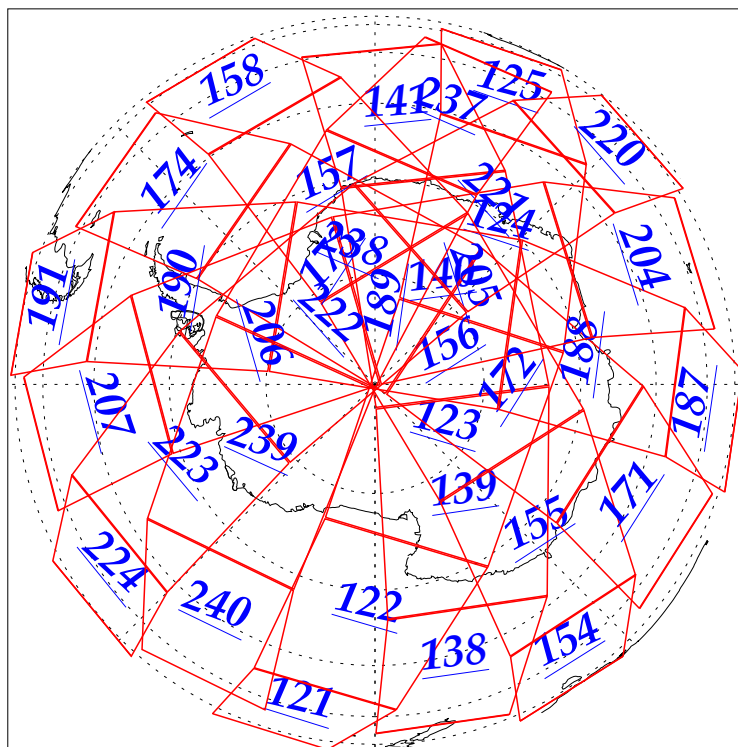

L1B Availability
AMSU Granules: 240
HSB Granules: 240
AIRS Granules: 240

6 Oct 2002
DoY 279
Aqua Day 155
Granules: 1 to 120

Granules: 121 to 240

Legend: AMSU Available, HSB Available, AIRS Available

L1B Availability
AMSU Granules: 240
HSB Granules: 240
AIRS Granules: 240

6 Oct 2002
DoY 279
Aqua Day 155

Ascending Granules

Descending Granules

Legend: AMSU Available, HSB Available, AIRS Available

L1B Availability
 AMSU Granules: 240
 HSB Granules: 240
 AIRS Granules: 240

6 Oct 2002
 DoY 279
 Aqua Day 155

Northern Hemisphere Granules

Southern Hemisphere Granules

Legend: AMSU Available, HSB Available, **AIRS Available**