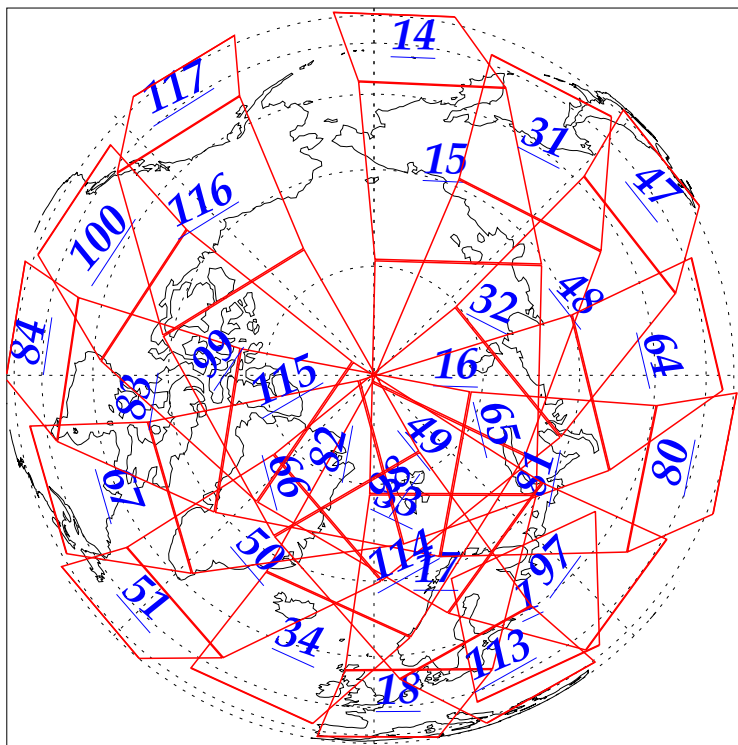

L1B Availability
AMSU Granules: 240
HSB Granules: 240
AIRS Granules: 240

6 Oct 2002
DoY 279
Aqua Day 155
Granules: 1 to 120

Granules: 121 to 240

Legend: AMSU Available, HSB Available, AIRS Available

L1B Availability
AMSU Granules: 240
HSB Granules: 240
AIRS Granules: 240

6 Oct 2002
DoY 279
Aqua Day 155

Ascending Granules

Descending Granules

Legend: AMSU Available, HSB Available, AIRS Available

L1B Availability
 AMSU Granules: 240
 HSB Granules: 240
 AIRS Granules: 240

6 Oct 2002
 DoY 279
 Aqua Day 155

Northern Hemisphere Granules

Southern Hemisphere Granules

Legend: AMSU Available, HSB Available, **AIRS Available**