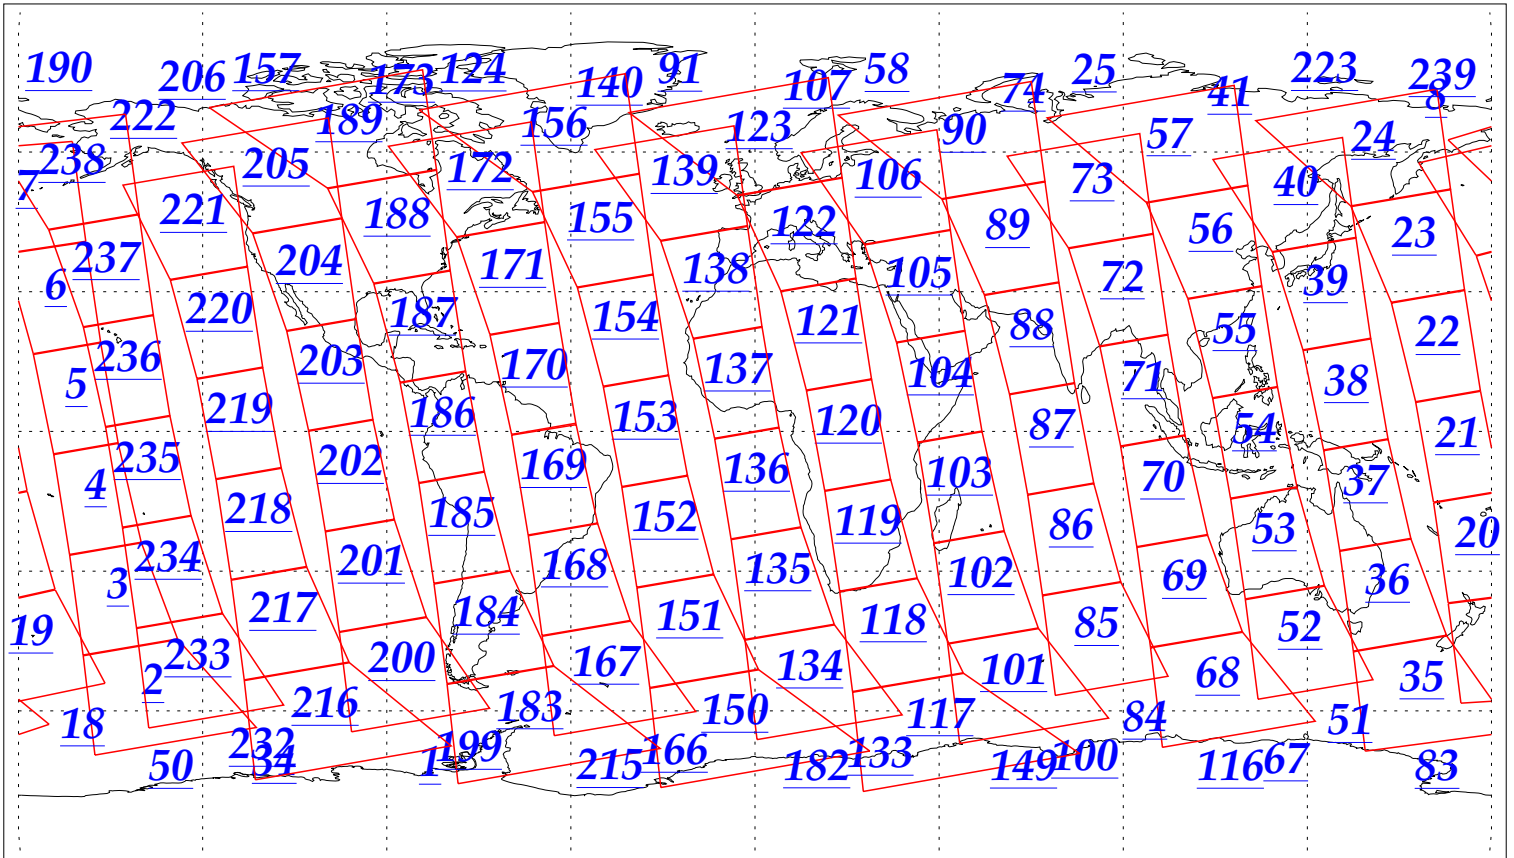

L1B Availability  
AMSU Granules: 240  
HSB Granules: 240  
AIRS Granules: 240

5 Oct 2002  
DoY 278  
Aqua Day 154  
Granules: 1 to 120

Granules: 121 to 240

Legend: AMSU Available, HSB Available, AIRS Available

L1B Availability  
AMSU Granules: 240  
HSB Granules: 240  
AIRS Granules: 240

5 Oct 2002  
DoY 278  
Aqua Day 154

Ascending Granules

Descending Granules

Legend: AMSU Available, HSB Available, AIRS Available

L1B Availability  
 AMSU Granules: 240  
 HSB Granules: 240  
 AIRS Granules: 240

5 Oct 2002  
 DoY 278  
 Aqua Day 154

Northern Hemisphere Granules

Southern Hemisphere Granules

Legend: AMSU Available, HSB Available, AIRS Available