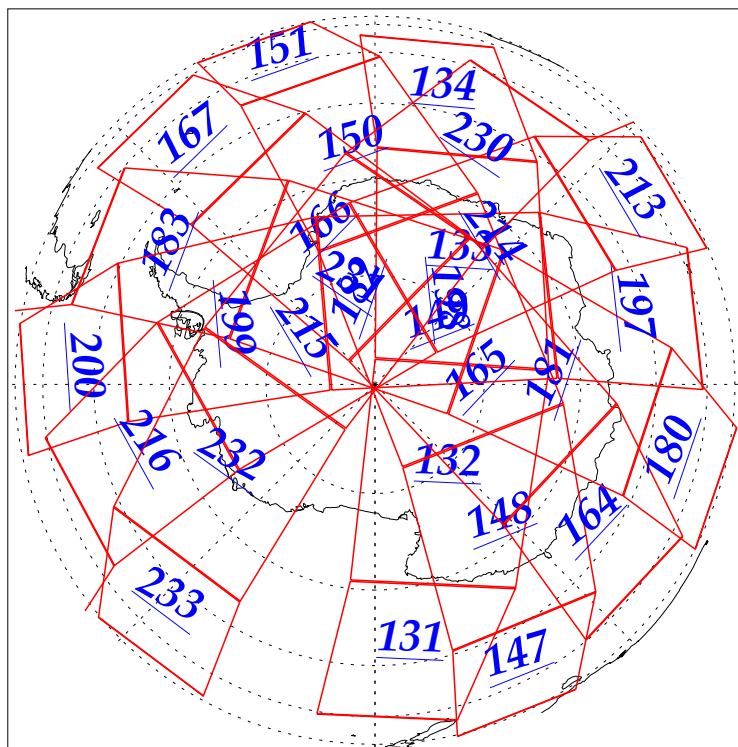

L1B Availability  
AMSU Granules: 240  
HSB Granules: 240  
AIRS Granules: 240

5 Oct 2002  
DoY 278  
Aqua Day 154  
Granules: 1 to 120

Granules: 121 to 240

Legend: AMSU Available, HSB Available, AIRS Available

L1B Availability  
AMSU Granules: 240  
HSB Granules: 240  
AIRS Granules: 240

5 Oct 2002  
DoY 278  
Aqua Day 154

Ascending Granules

Descending Granules

Legend: AMSU Available, HSB Available, AIRS Available

L1B Availability  
 AMSU Granules: 240  
 HSB Granules: 240  
 AIRS Granules: 240

5 Oct 2002  
 DoY 278  
 Aqua Day 154

Northern Hemisphere Granules

Southern Hemisphere Granules

Legend: AMSU Available, HSB Available, AIRS Available