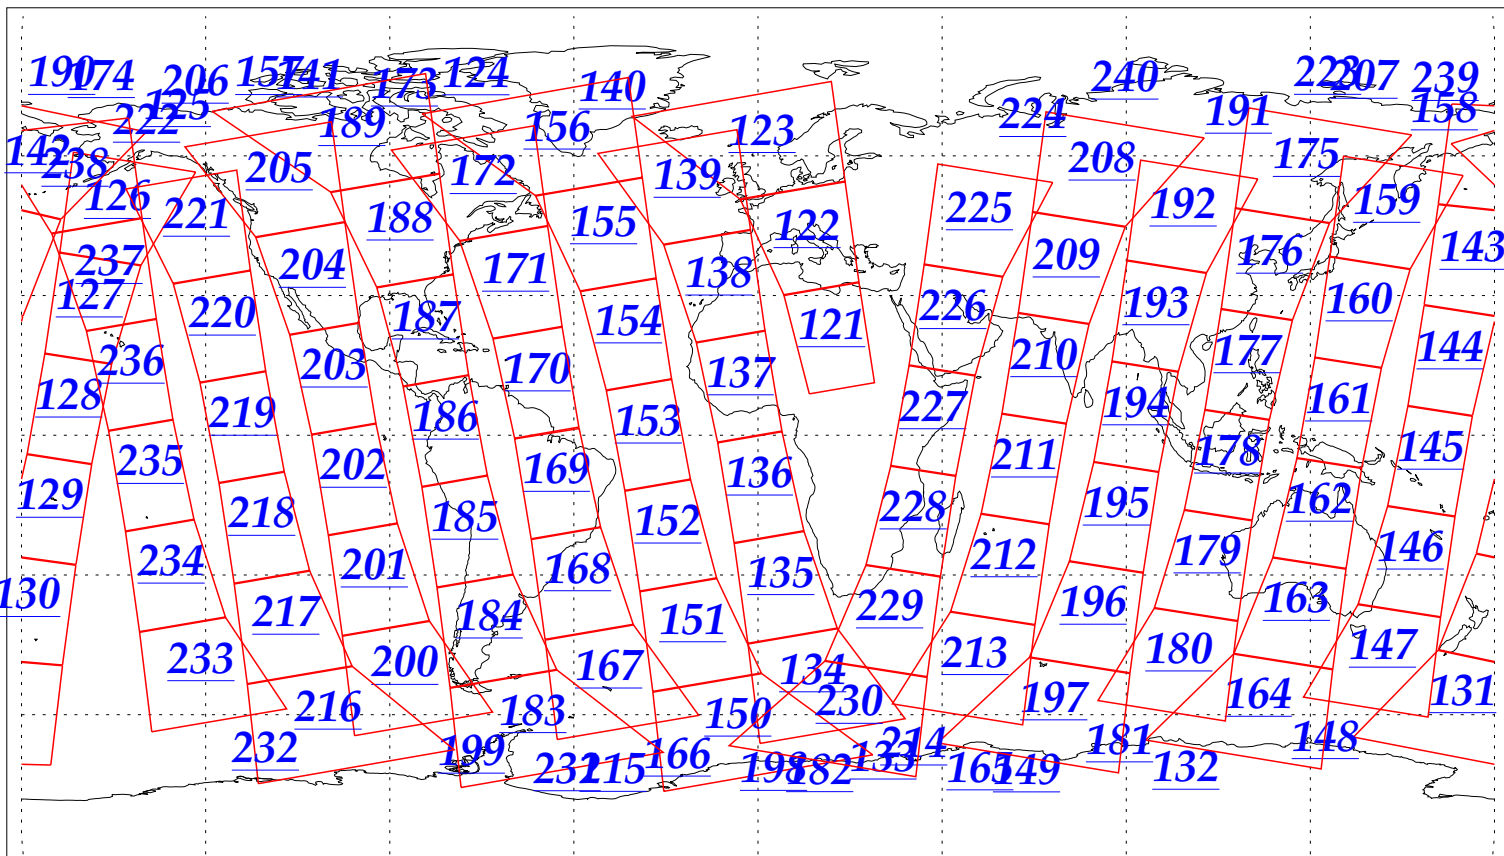

L1B Availability  
AMSU Granules: 240  
HSB Granules: 240  
AIRS Granules: 240

5 Oct 2002  
DoY 278  
Aqua Day 154  
Granules: 1 to 120

Granules: 121 to 240

Legend: AMSU Available, HSB Available, AIRS Available

L1B Availability  
AMSU Granules: 240  
HSB Granules: 240  
AIRS Granules: 240

5 Oct 2002  
DoY 278  
Aqua Day 154

Ascending Granules

Descending Granules

Legend: AMSU Available, HSB Available, AIRS Available

L1B Availability  
 AMSU Granules: 240  
 HSB Granules: 240  
 AIRS Granules: 240

5 Oct 2002  
 DoY 278  
 Aqua Day 154

Northern Hemisphere Granules

Southern Hemisphere Granules

Legend: AMSU Available, HSB Available, AIRS Available