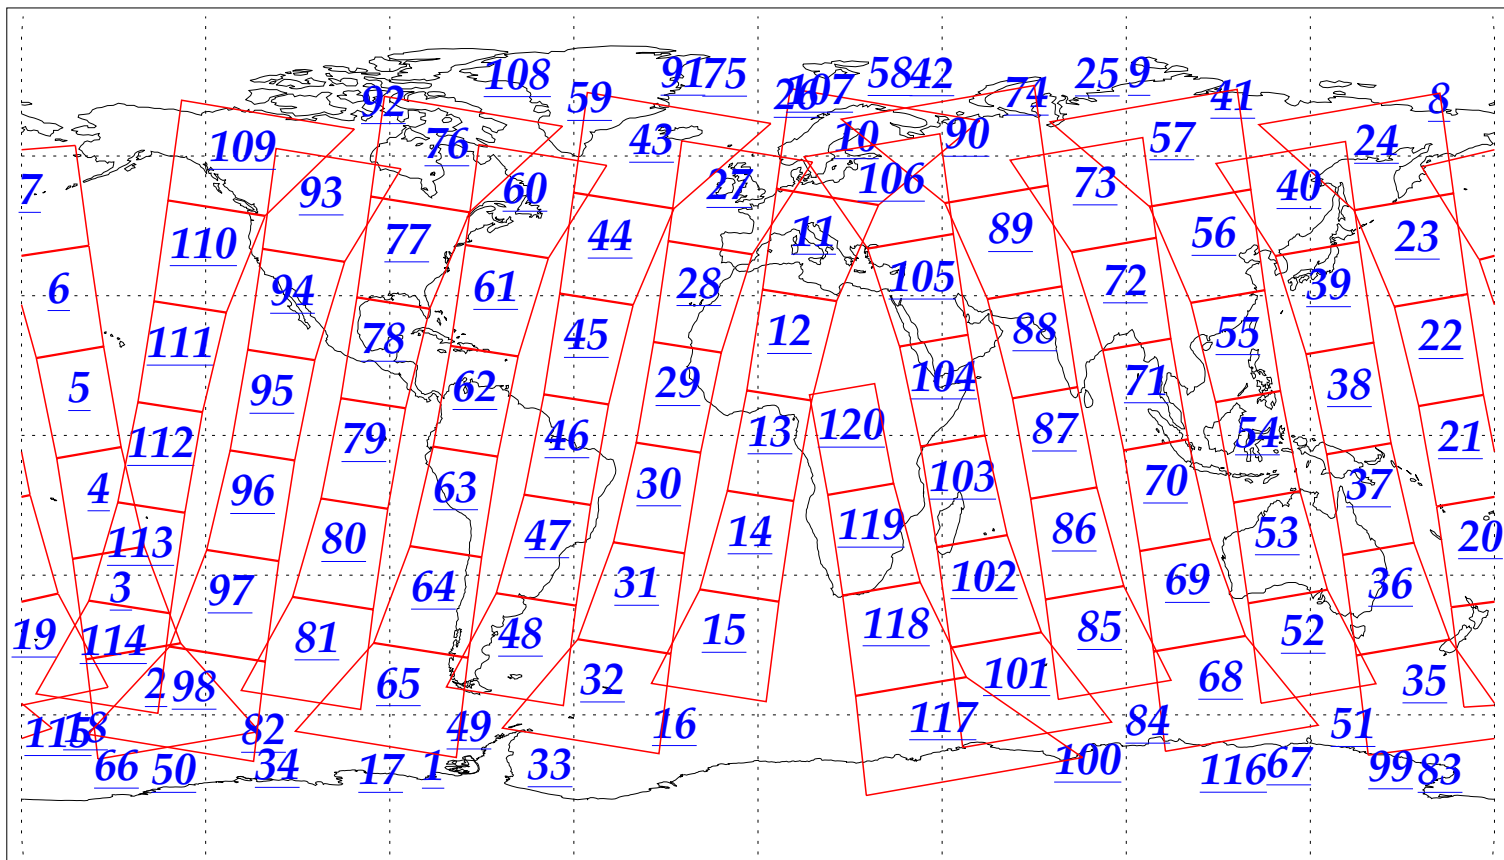

L1B Availability  
AMSU Granules: 240  
HSB Granules: 240  
AIRS Granules: 240

5 Oct 2002  
DoY 278  
Aqua Day 154  
Granules: 1 to 120

Granules: 121 to 240

Legend: AMSU Available, HSB Available, AIRS Available

L1B Availability  
AMSU Granules: 240  
HSB Granules: 240  
AIRS Granules: 240

5 Oct 2002  
DoY 278  
Aqua Day 154

Ascending Granules

Descending Granules

Legend: AMSU Available, HSB Available, AIRS Available

L1B Availability  
 AMSU Granules: 240  
 HSB Granules: 240  
 AIRS Granules: 240

5 Oct 2002  
 DoY 278  
 Aqua Day 154

Northern Hemisphere Granules

Southern Hemisphere Granules

Legend: AMSU Available, HSB Available, AIRS Available