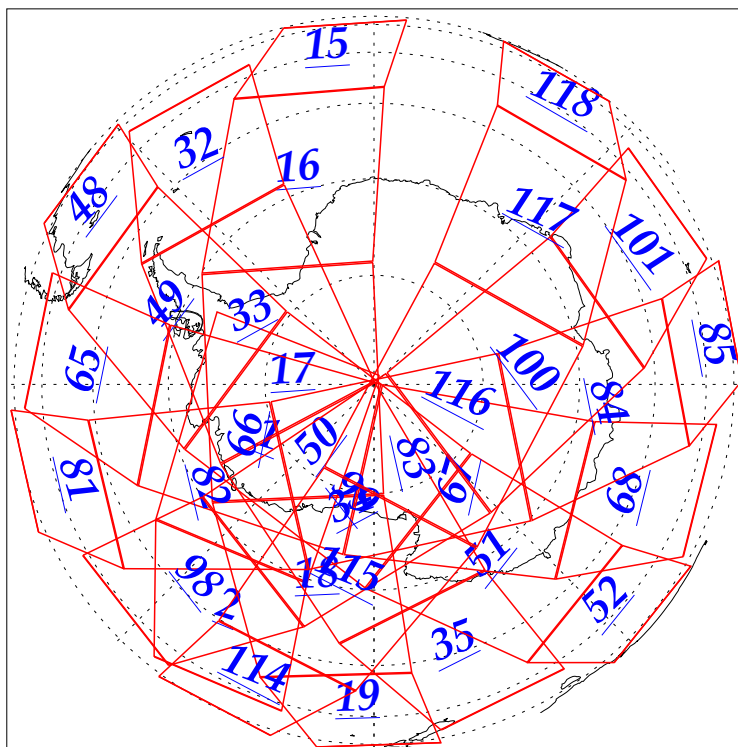

L1B Availability  
AMSU Granules: 240  
HSB Granules: 240  
AIRS Granules: 240

5 Oct 2002  
DoY 278  
Aqua Day 154  
Granules: 1 to 120

Granules: 121 to 240

Legend: AMSU Available, HSB Available, AIRS Available

L1B Availability  
AMSU Granules: 240  
HSB Granules: 240  
AIRS Granules: 240

5 Oct 2002  
DoY 278  
Aqua Day 154

Ascending Granules

Descending Granules

Legend: AMSU Available, HSB Available, AIRS Available

L1B Availability  
 AMSU Granules: 240  
 HSB Granules: 240  
 AIRS Granules: 240

5 Oct 2002  
 DoY 278  
 Aqua Day 154

Northern Hemisphere Granules

Southern Hemisphere Granules

Legend: AMSU Available, HSB Available, AIRS Available