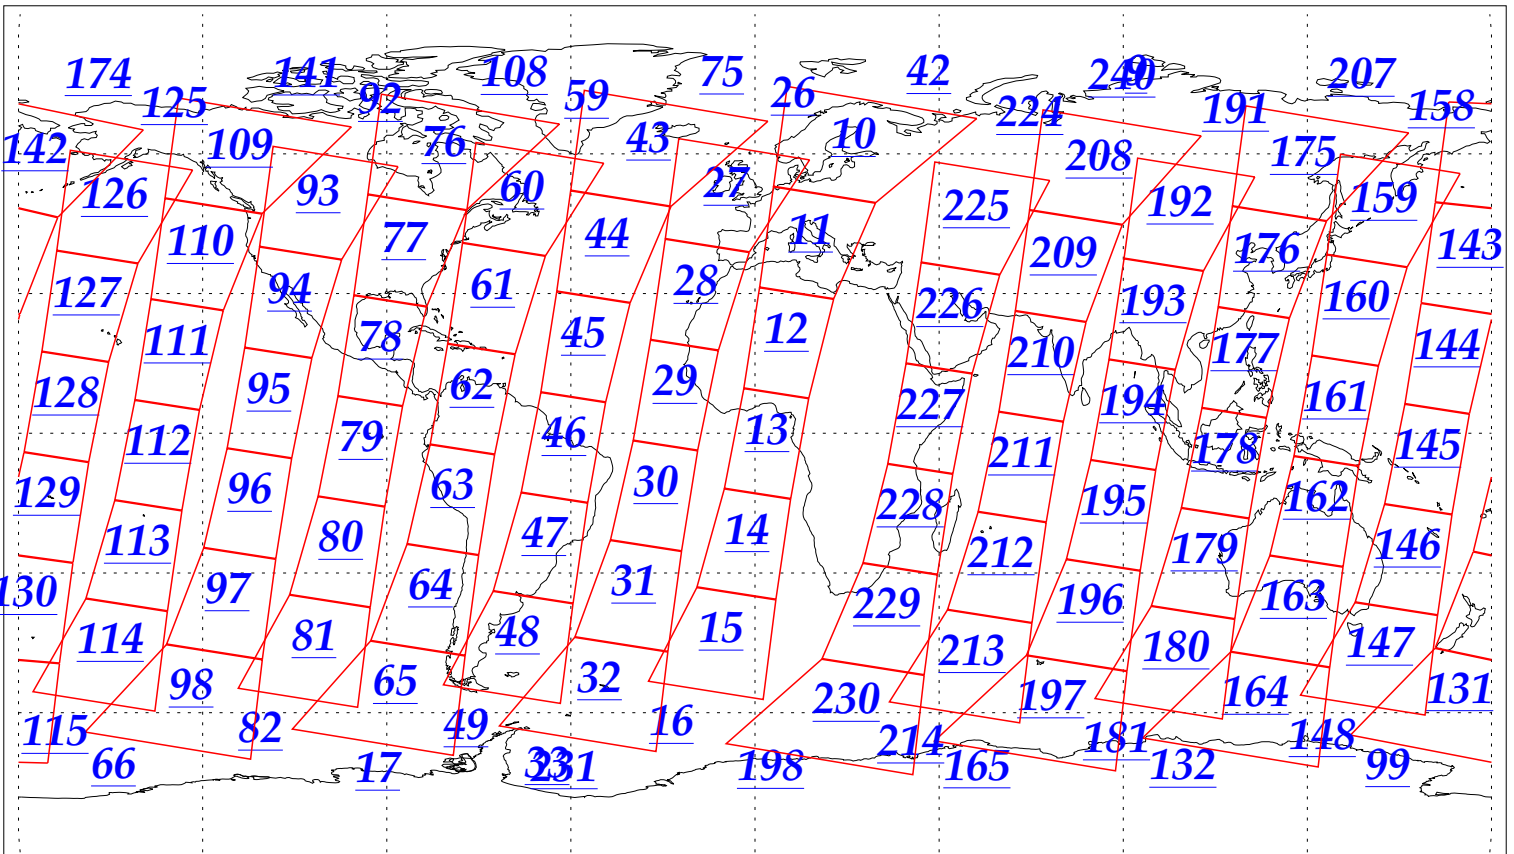

L1B Availability  
AMSU Granules: 240  
HSB Granules: 240  
AIRS Granules: 240

5 Oct 2002  
DoY 278  
Aqua Day 154  
Granules: 1 to 120

Granules: 121 to 240

Legend: AMSU Available, HSB Available, AIRS Available

L1B Availability  
AMSU Granules: 240  
HSB Granules: 240  
AIRS Granules: 240

5 Oct 2002  
DoY 278  
Aqua Day 154

Ascending Granules

Descending Granules

Legend: AMSU Available, HSB Available, AIRS Available

L1B Availability  
 AMSU Granules: 240  
 HSB Granules: 240  
 AIRS Granules: 240

5 Oct 2002  
 DoY 278  
 Aqua Day 154

Northern Hemisphere Granules

Southern Hemisphere Granules

Legend: AMSU Available, HSB Available, AIRS Available