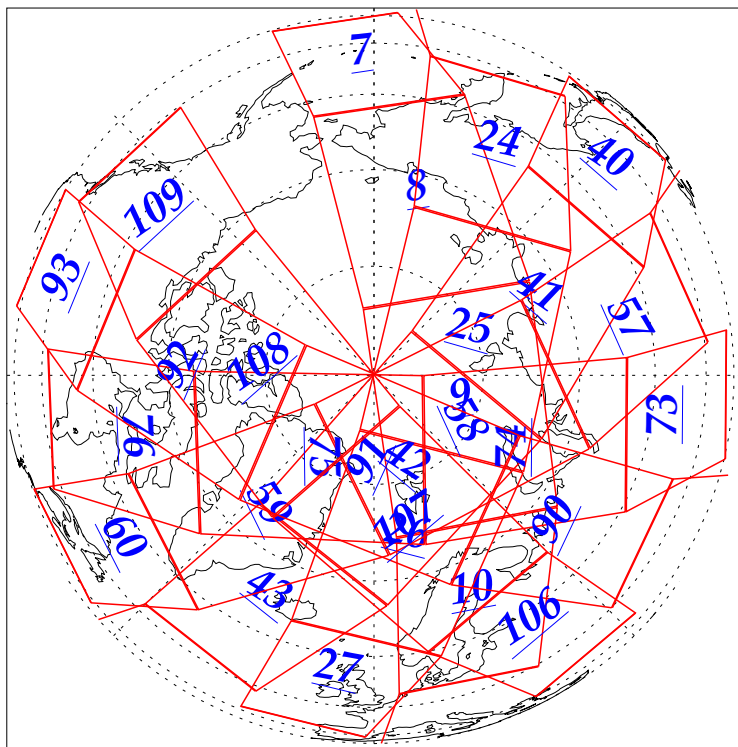

L1B Availability  
AMSU Granules: 240  
HSB Granules: 240  
AIRS Granules: 240

5 Oct 2002  
DoY 278  
Aqua Day 154  
Granules: 1 to 120

Granules: 121 to 240

Legend: AMSU Available, HSB Available, AIRS Available

L1B Availability  
AMSU Granules: 240  
HSB Granules: 240  
AIRS Granules: 240

5 Oct 2002  
DoY 278  
Aqua Day 154

Ascending Granules

Descending Granules

Legend: AMSU Available, HSB Available, AIRS Available

L1B Availability  
 AMSU Granules: 240  
 HSB Granules: 240  
 AIRS Granules: 240

5 Oct 2002  
 DoY 278  
 Aqua Day 154

Northern Hemisphere Granules

Southern Hemisphere Granules

Legend: AMSU Available, HSB Available, AIRS Available