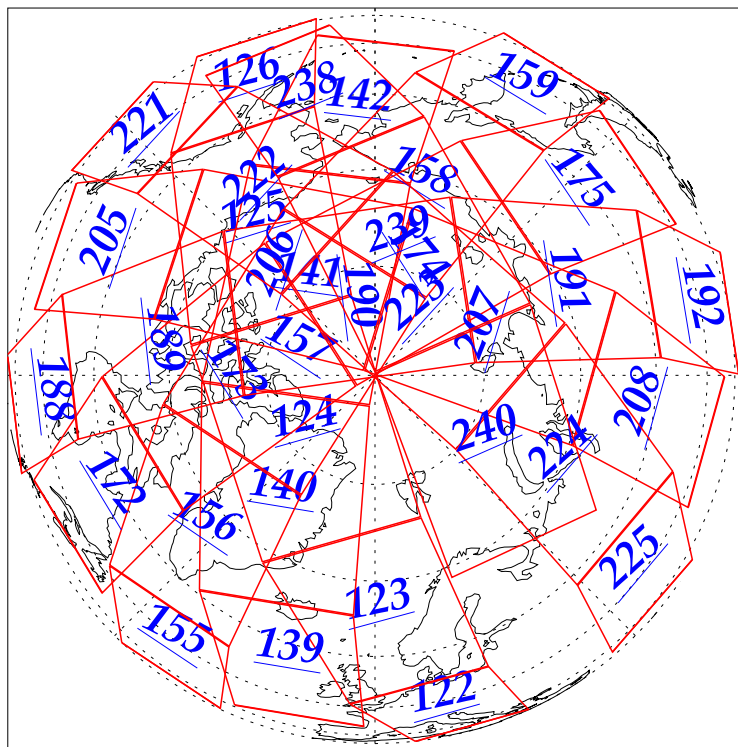

L1B Availability  
AMSU Granules: 240  
HSB Granules: 240  
AIRS Granules: 240

5 Oct 2002  
DoY 278  
Aqua Day 154  
Granules: 1 to 120

Granules: 121 to 240

Legend: AMSU Available, HSB Available, AIRS Available

L1B Availability  
AMSU Granules: 240  
HSB Granules: 240  
AIRS Granules: 240

5 Oct 2002  
DoY 278  
Aqua Day 154

Ascending Granules

Descending Granules

Legend: AMSU Available, HSB Available, AIRS Available

L1B Availability  
 AMSU Granules: 240  
 HSB Granules: 240  
 AIRS Granules: 240

5 Oct 2002  
 DoY 278  
 Aqua Day 154

Northern Hemisphere Granules

Southern Hemisphere Granules

Legend: AMSU Available, HSB Available, AIRS Available