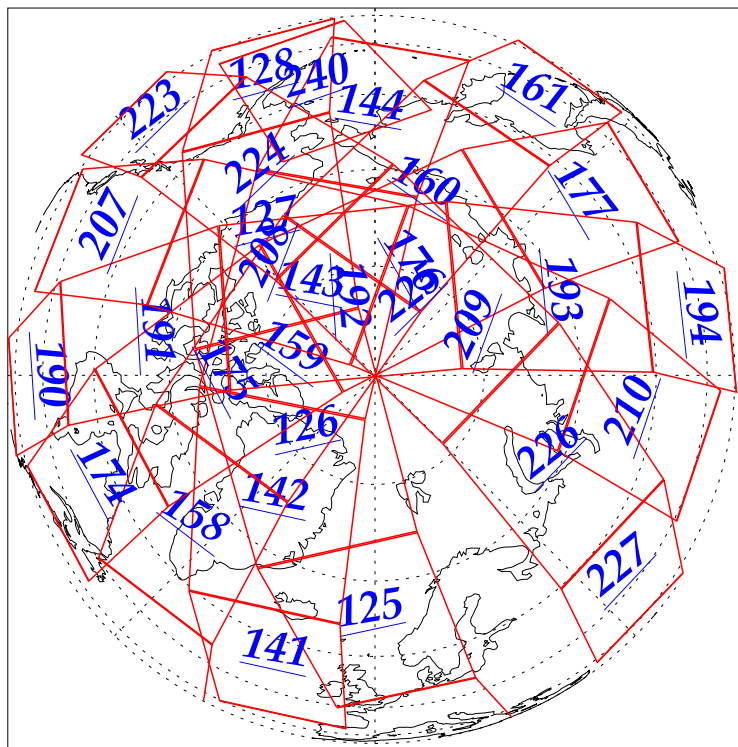

L1B Availability  
AMSU Granules: 240  
HSB Granules: 240  
AIRS Granules: 240

3 Oct 2002  
DoY 276  
Aqua Day 152  
Granules: 1 to 120

Granules: 121 to 240

Legend: AMSU Available, HSB Available, AIRS Available

L1B Availability  
AMSU Granules: 240  
HSB Granules: 240  
AIRS Granules: 240

3 Oct 2002  
DoY 276  
Aqua Day 152

Ascending Granules

Descending Granules

Legend: AMSU Available, HSB Available, AIRS Available

### Northern Hemisphere Granules