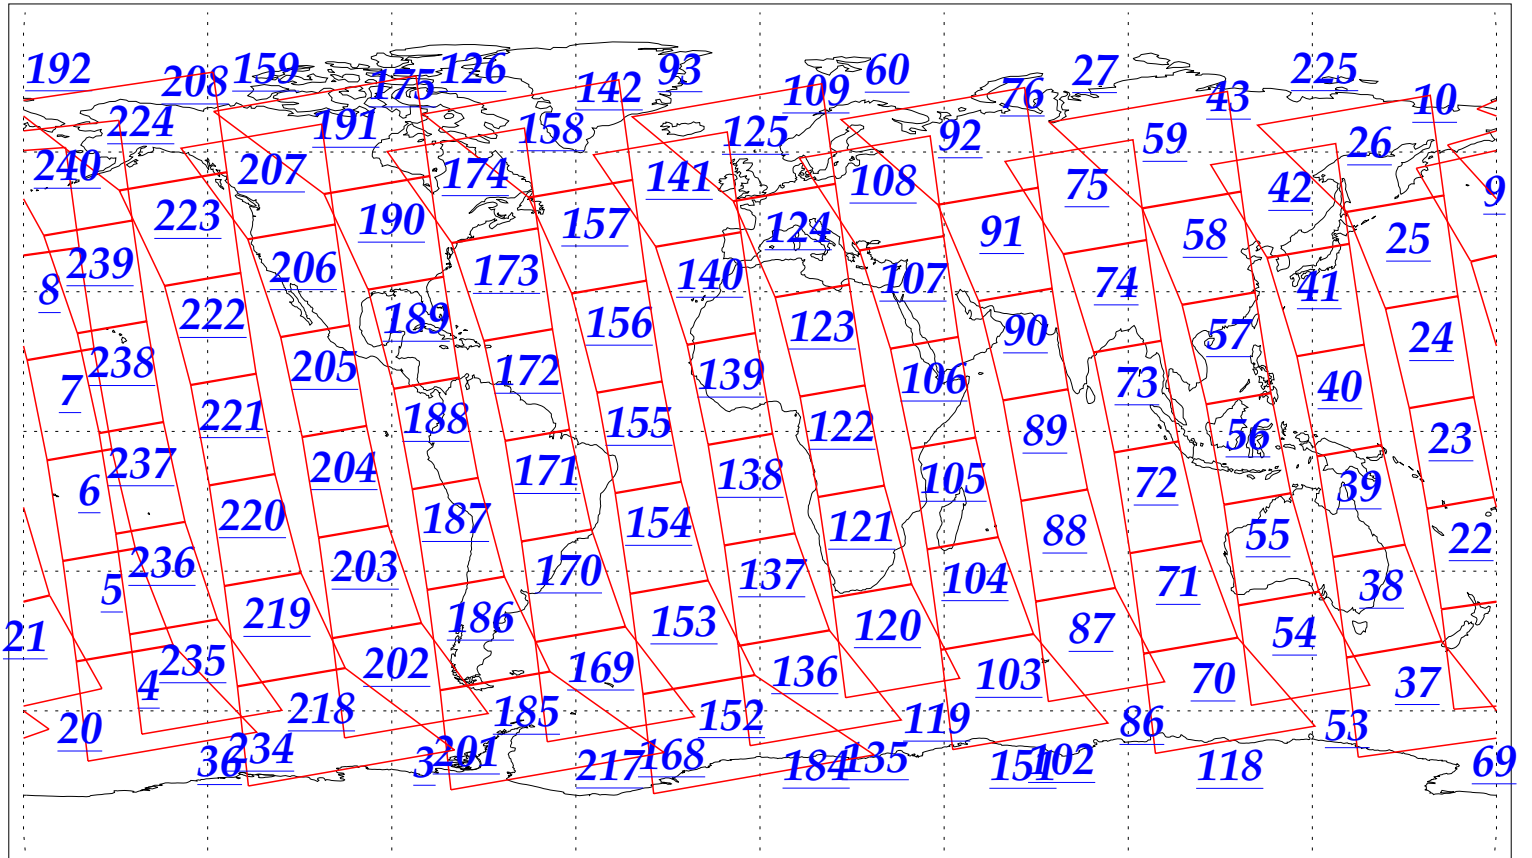

L1B Availability  
AMSU Granules: 240  
HSB Granules: 240  
AIRS Granules: 240

3 Oct 2002  
DoY 276  
Aqua Day 152  
Granules: 1 to 120

Granules: 121 to 240

Legend: AMSU Available, HSB Available, AIRS Available

L1B Availability  
AMSU Granules: 240  
HSB Granules: 240  
AIRS Granules: 240

3 Oct 2002  
DoY 276  
Aqua Day 152

Ascending Granules

Descending Granules

Legend: AMSU Available, HSB Available, AIRS Available