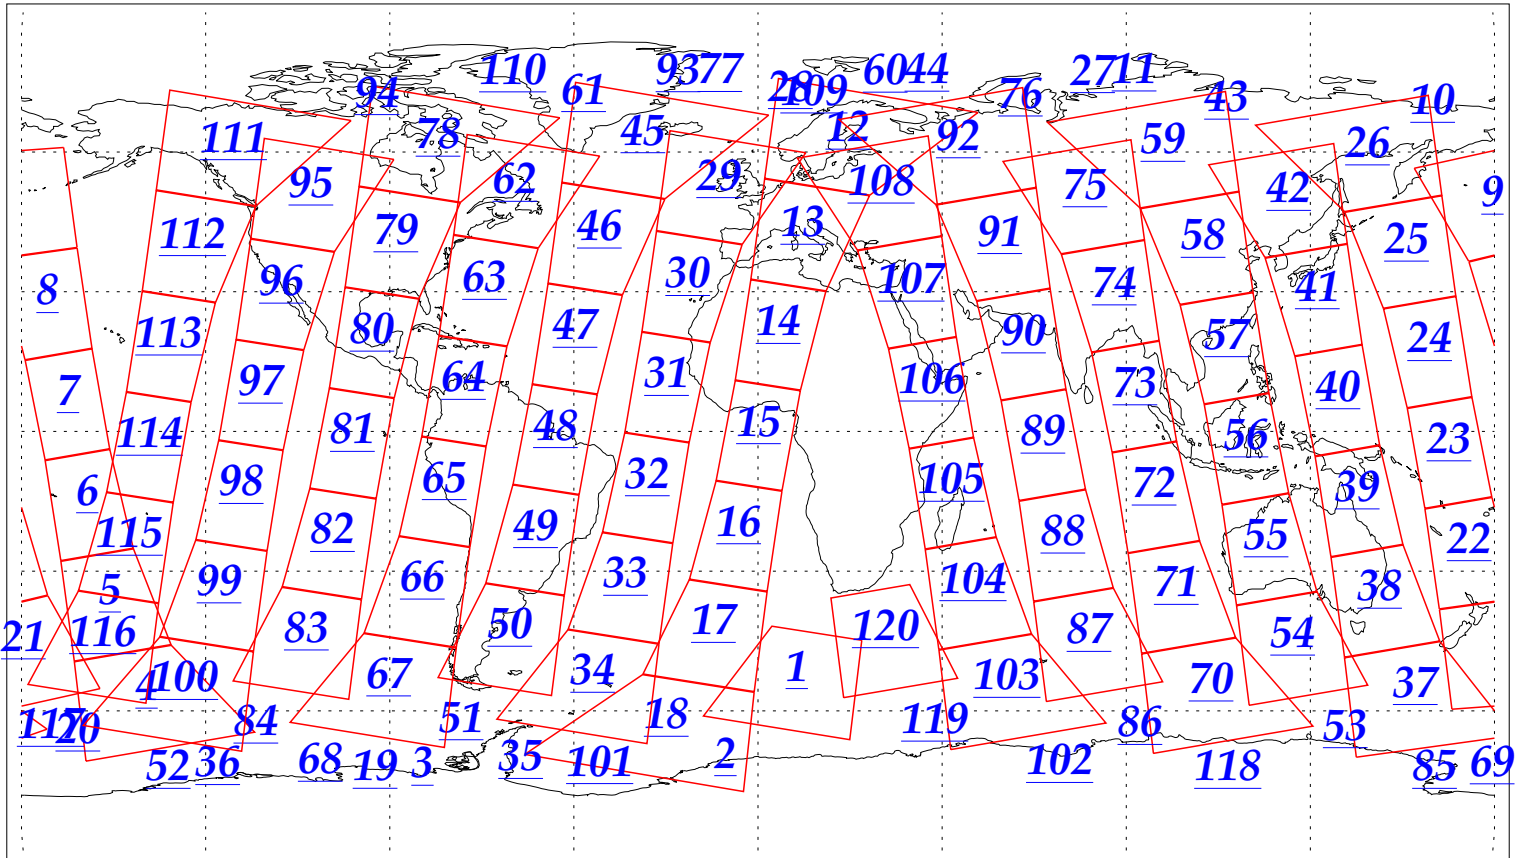

L1B Availability  
AMSU Granules: 240  
HSB Granules: 240  
AIRS Granules: 240

3 Oct 2002  
DoY 276  
Aqua Day 152  
Granules: 1 to 120

Granules: 121 to 240

Legend: AMSU Available, HSB Available, AIRS Available

L1B Availability  
AMSU Granules: 240  
HSB Granules: 240  
AIRS Granules: 240

3 Oct 2002  
DoY 276  
Aqua Day 152

Ascending Granules

Descending Granules

Legend: AMSU Available, HSB Available, AIRS Available