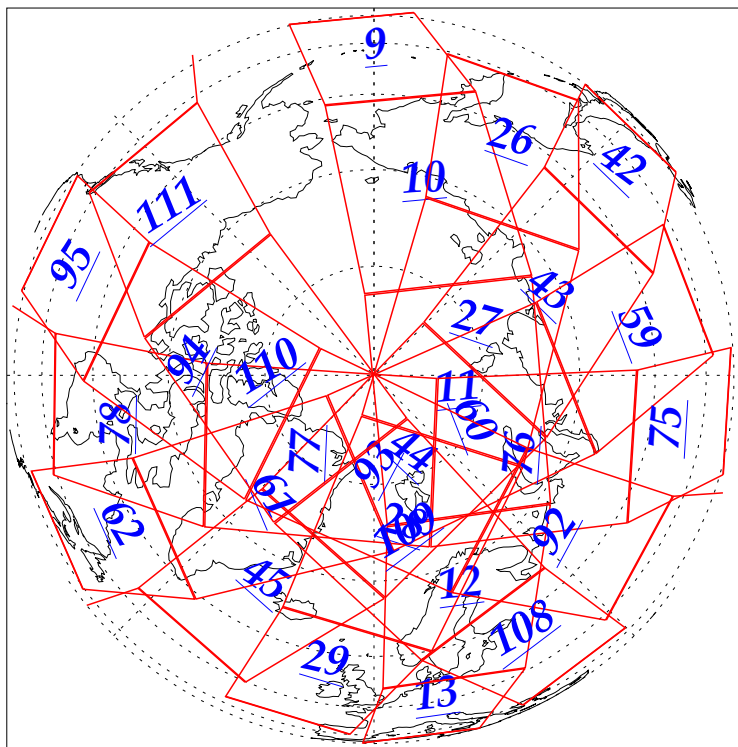

L1B Availability  
AMSU Granules: 240  
HSB Granules: 240  
AIRS Granules: 240

3 Oct 2002  
DoY 276  
Aqua Day 152  
Granules: 1 to 120

Granules: 121 to 240

Legend: AMSU Available, HSB Available, AIRS Available

L1B Availability  
AMSU Granules: 240  
HSB Granules: 240  
AIRS Granules: 240

3 Oct 2002  
DoY 276  
Aqua Day 152

Ascending Granules

Descending Granules

Legend: AMSU Available, HSB Available, AIRS Available

### Northern Hemisphere Granules