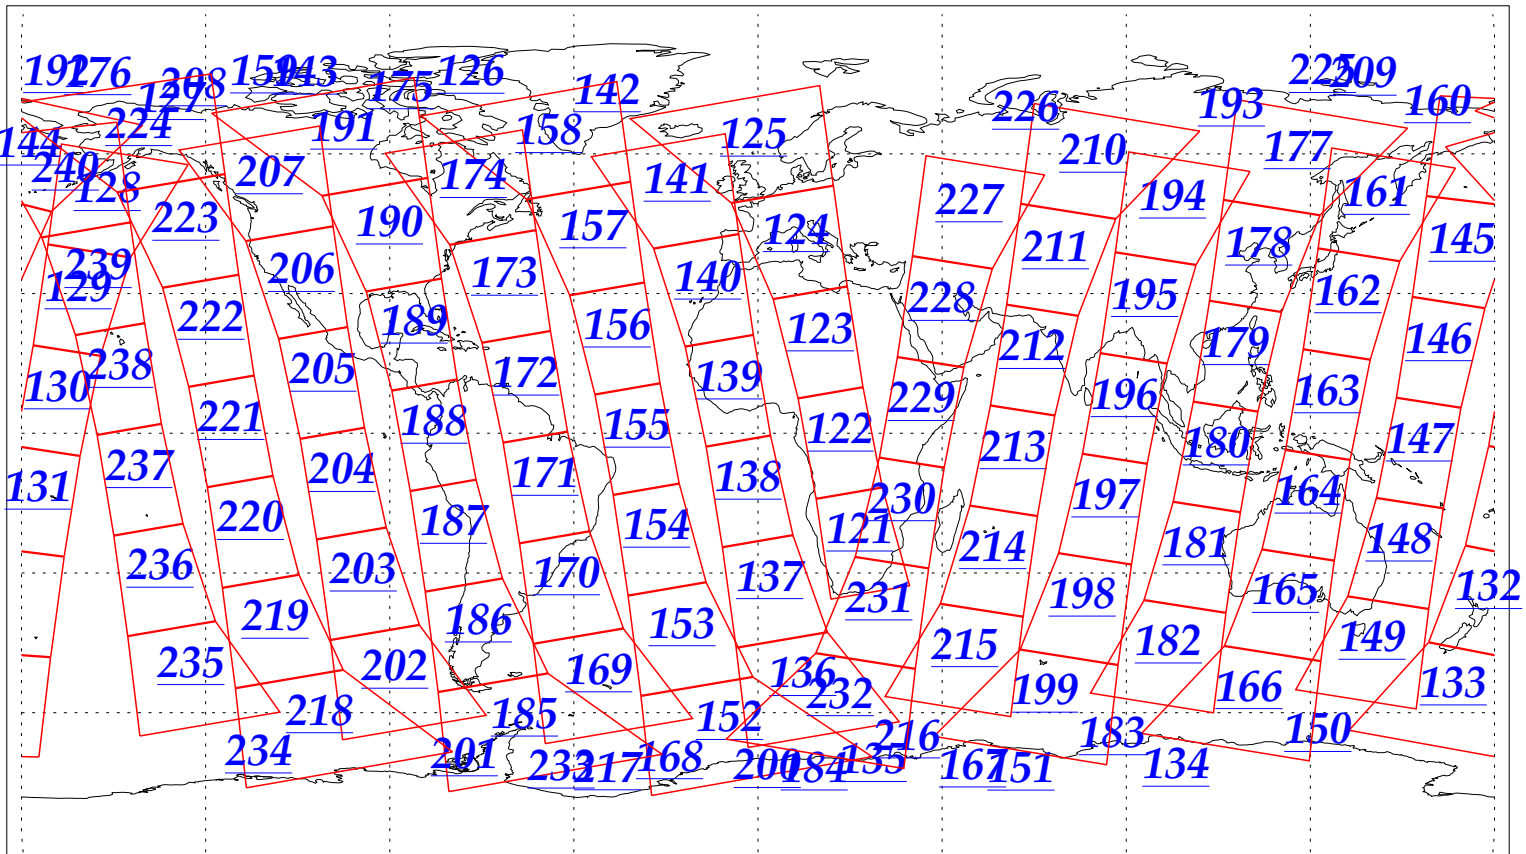

L1B Availability  
AMSU Granules: 240  
HSB Granules: 240  
AIRS Granules: 240

3 Oct 2002  
DoY 276  
Aqua Day 152  
Granules: 1 to 120

Granules: 121 to 240

Legend: AMSU Available, HSB Available, AIRS Available

L1B Availability  
AMSU Granules: 240  
HSB Granules: 240  
AIRS Granules: 240

3 Oct 2002  
DoY 276  
Aqua Day 152

Ascending Granules

Descending Granules

Legend: AMSU Available, HSB Available, AIRS Available