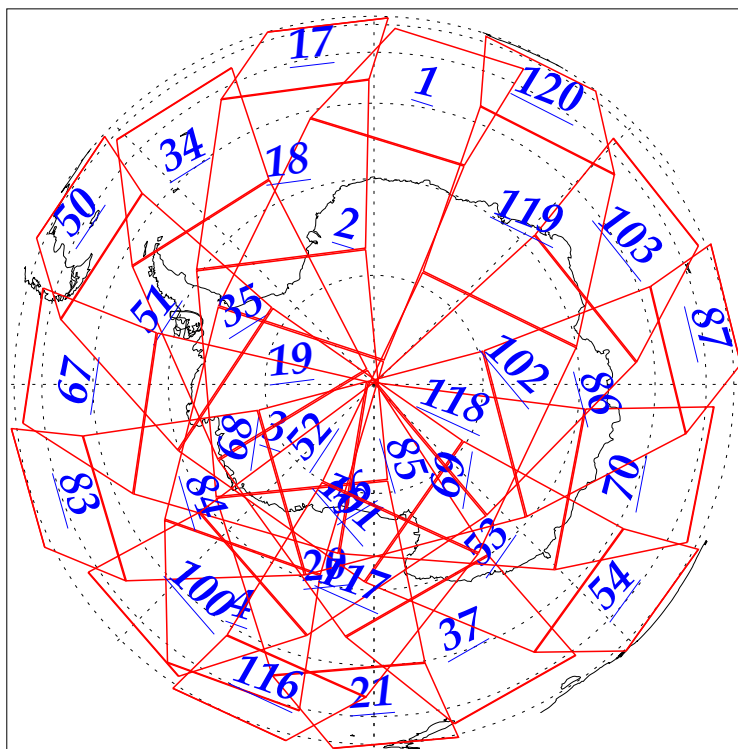

Legend: AMSU Available, HSB Available, AIRS Available