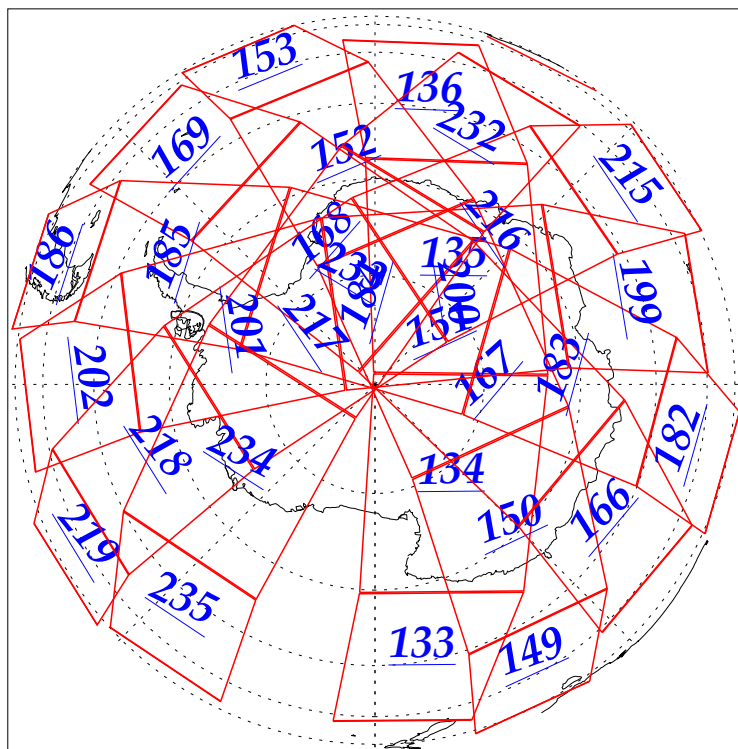

Legend: AMSU Available, HSB Available, AIRS Available