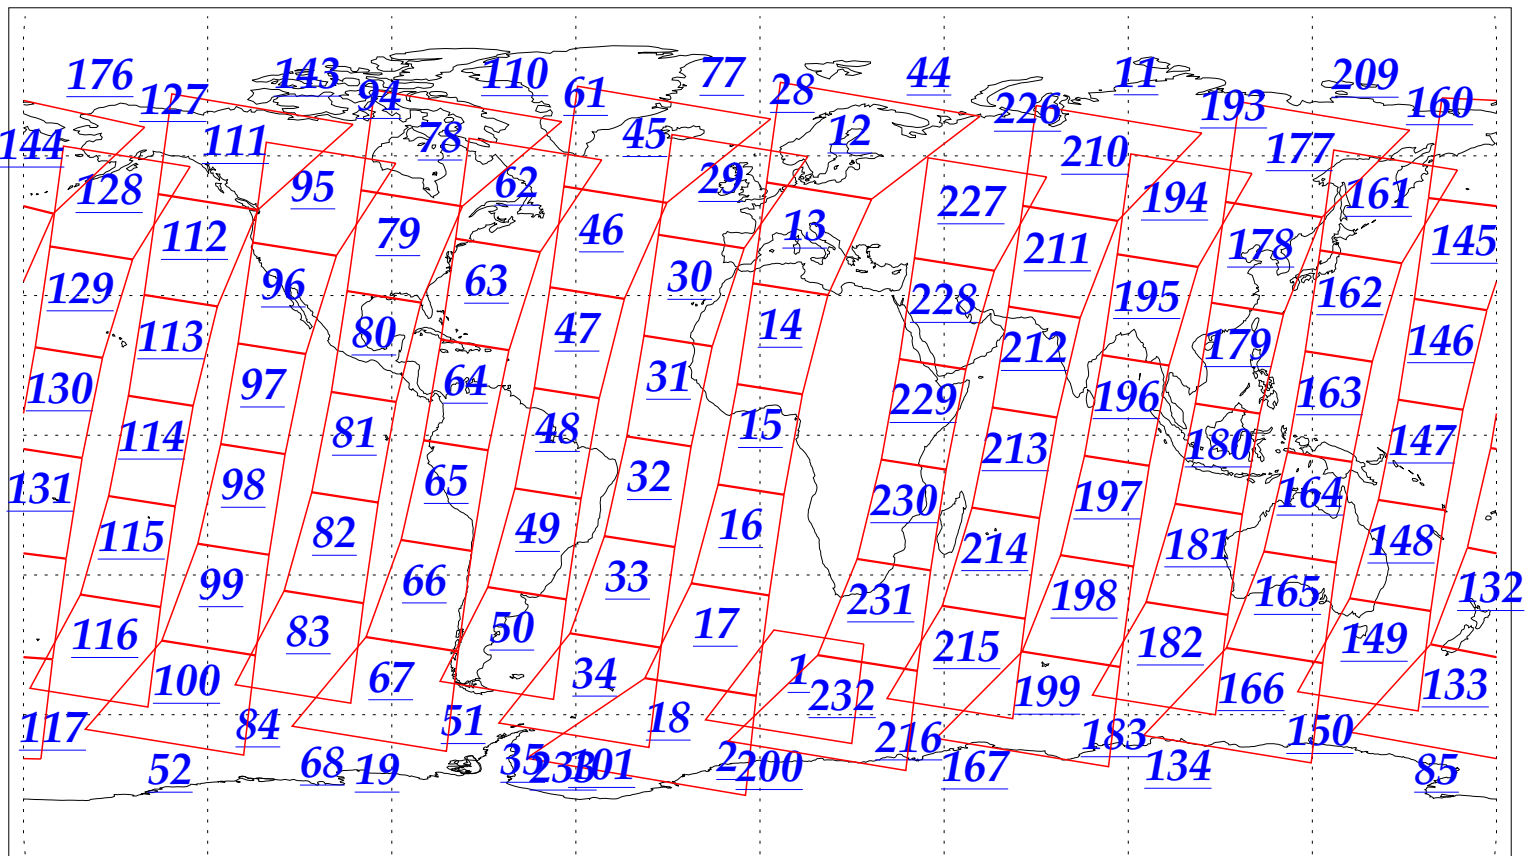

L1B Availability  
AMSU Granules: 240  
HSB Granules: 240  
AIRS Granules: 240

3 Oct 2002  
DoY 276  
Aqua Day 152  
Granules: 1 to 120

Granules: 121 to 240

Legend: AMSU Available, HSB Available, AIRS Available

L1B Availability  
AMSU Granules: 240  
HSB Granules: 240  
AIRS Granules: 240

3 Oct 2002  
DoY 276  
Aqua Day 152

Ascending Granules

Descending Granules

Legend: AMSU Available, HSB Available, AIRS Available