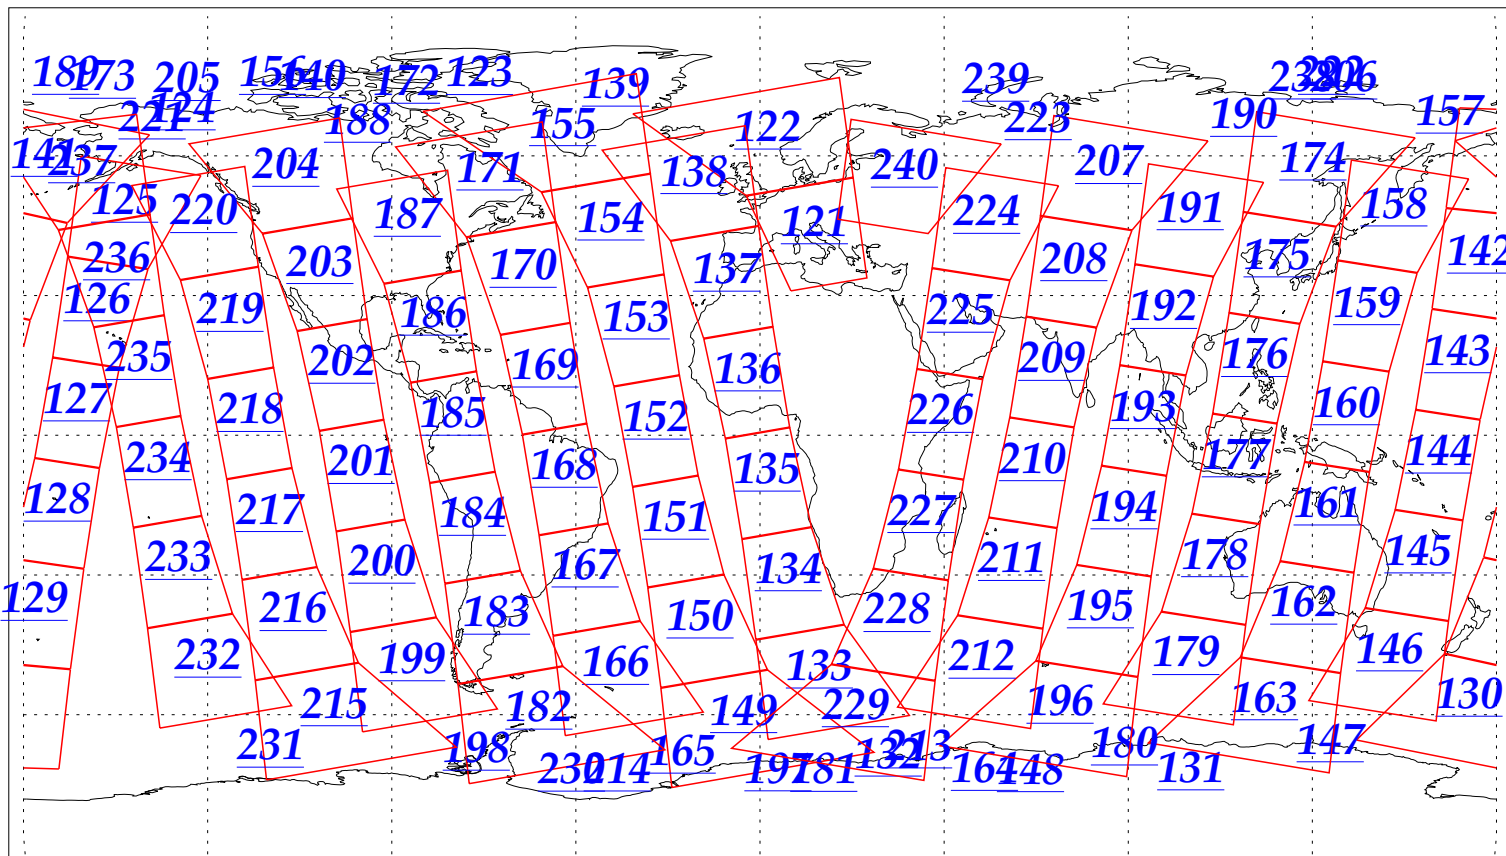

L1B Availability
AMSU Granules: 240
HSB Granules: 240
AIRS Granules: 240

28 Sep 2002
DoY 271
Aqua Day 147
Granules: 1 to 120

Granules: 121 to 240

Legend: AMSU Available, HSB Available, AIRS Available

L1B Availability
AMSU Granules: 240
HSB Granules: 240
AIRS Granules: 240

28 Sep 2002
DoY 271
Aqua Day 147

Ascending Granules

Descending Granules

Legend: AMSU Available, HSB Available, AIRS Available

L1B Availability
 AMSU Granules: 240
 HSB Granules: 240
 AIRS Granules: 240

28 Sep 2002
 DoY 271
 Aqua Day 147

Northern Hemisphere Granules

Southern Hemisphere Granules

Legend: AMSU Available, HSB Available, **AIRS Available**