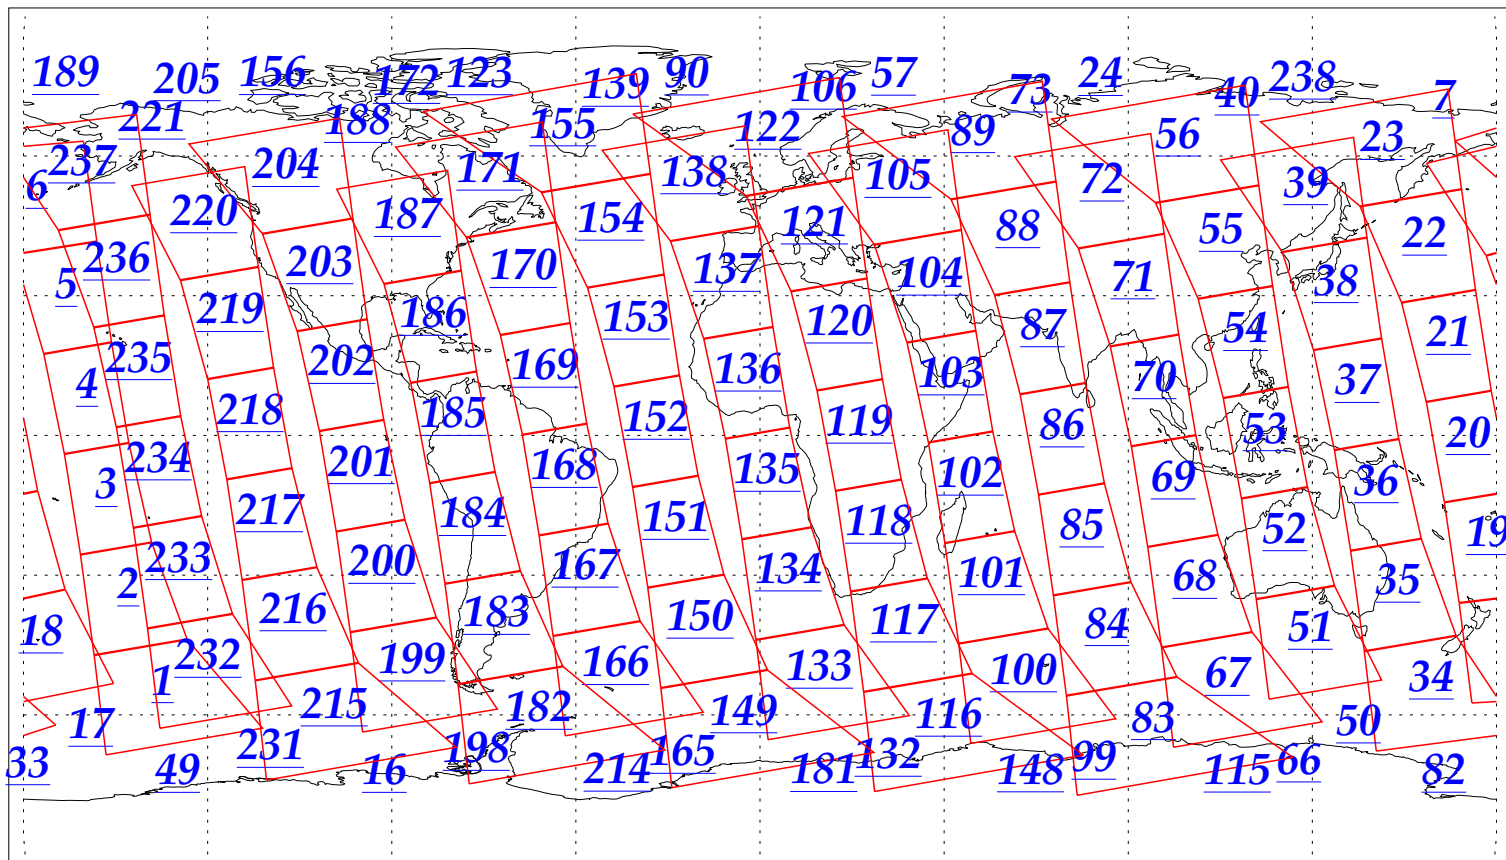

L1B Availability
AMSU Granules: 240
HSB Granules: 240
AIRS Granules: 240

28 Sep 2002
DoY 271
Aqua Day 147
Granules: 1 to 120

Granules: 121 to 240

Legend: AMSU Available, HSB Available, AIRS Available

L1B Availability
AMSU Granules: 240
HSB Granules: 240
AIRS Granules: 240

28 Sep 2002
DoY 271
Aqua Day 147

Ascending Granules

Descending Granules

Legend: AMSU Available, HSB Available, AIRS Available

L1B Availability
 AMSU Granules: 240
 HSB Granules: 240
 AIRS Granules: 240

28 Sep 2002
 DoY 271
 Aqua Day 147

Northern Hemisphere Granules

Southern Hemisphere Granules

Legend: AMSU Available, HSB Available, **AIRS Available**