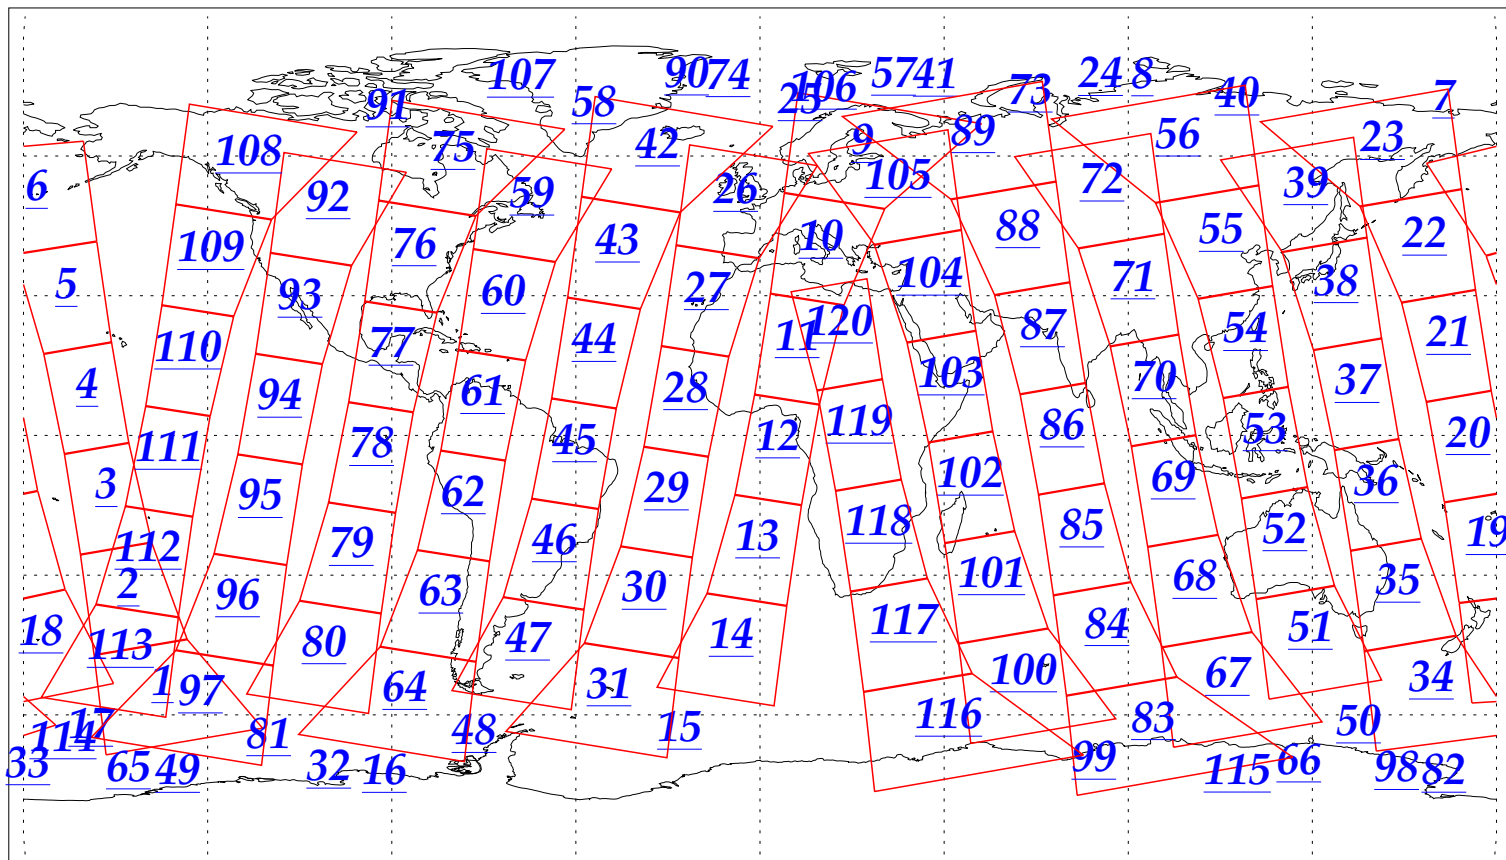

L1B Availability
AMSU Granules: 240
HSB Granules: 240
AIRS Granules: 240

28 Sep 2002
DoY 271
Aqua Day 147
Granules: 1 to 120

Granules: 121 to 240

Legend: AMSU Available, HSB Available, AIRS Available

L1B Availability
AMSU Granules: 240
HSB Granules: 240
AIRS Granules: 240

28 Sep 2002
DoY 271
Aqua Day 147

Ascending Granules

Descending Granules

Legend: AMSU Available, HSB Available, AIRS Available

L1B Availability
 AMSU Granules: 240
 HSB Granules: 240
 AIRS Granules: 240

28 Sep 2002
 DoY 271
 Aqua Day 147

Northern Hemisphere Granules

Southern Hemisphere Granules

Legend: AMSU Available, HSB Available, **AIRS Available**