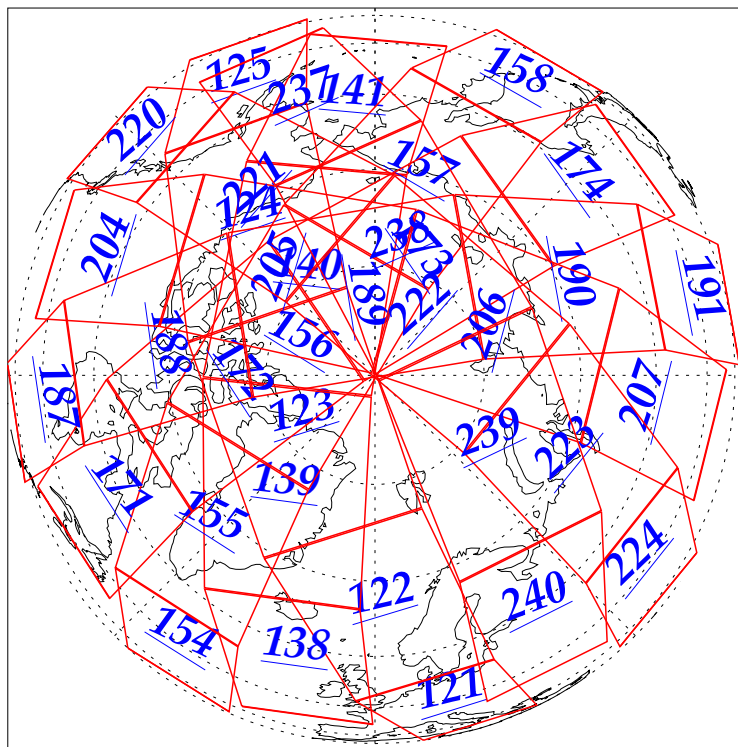

L1B Availability
AMSU Granules: 240
HSB Granules: 240
AIRS Granules: 240

28 Sep 2002
DoY 271
Aqua Day 147
Granules: 1 to 120

Granules: 121 to 240

Legend: AMSU Available, HSB Available, AIRS Available

L1B Availability
AMSU Granules: 240
HSB Granules: 240
AIRS Granules: 240

28 Sep 2002
DoY 271
Aqua Day 147

Ascending Granules

Descending Granules

Legend: AMSU Available, HSB Available, AIRS Available

L1B Availability
 AMSU Granules: 240
 HSB Granules: 240
 AIRS Granules: 240

28 Sep 2002
 DoY 271
 Aqua Day 147

Northern Hemisphere Granules

Southern Hemisphere Granules

Legend: AMSU Available, HSB Available, **AIRS Available**