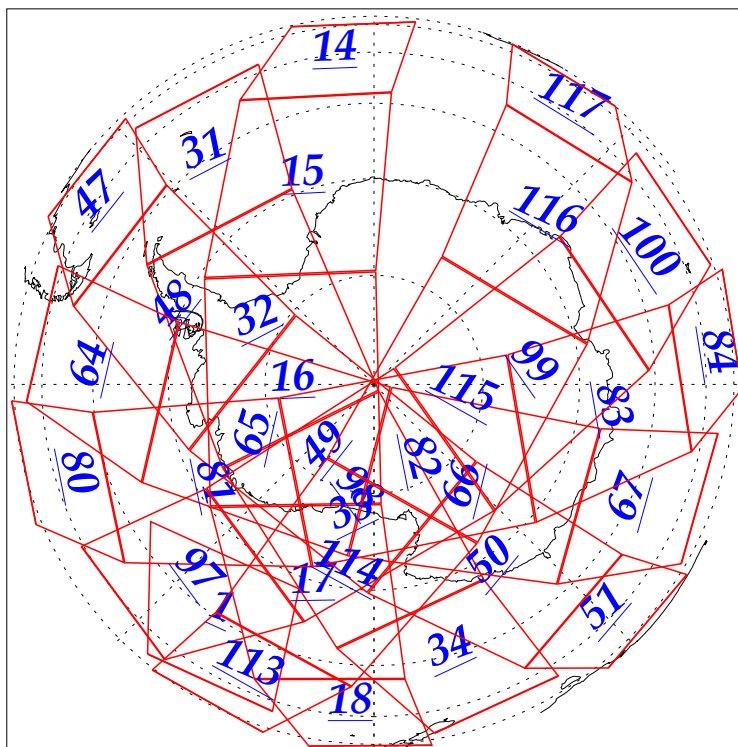

L1B Availability
AMSU Granules: 240
HSB Granules: 240
AIRS Granules: 240

28 Sep 2002
DoY 271
Aqua Day 147
Granules: 1 to 120

Granules: 121 to 240

Legend: AMSU Available, HSB Available, AIRS Available

L1B Availability
AMSU Granules: 240
HSB Granules: 240
AIRS Granules: 240

28 Sep 2002
DoY 271
Aqua Day 147

Ascending Granules

Descending Granules

Legend: AMSU Available, HSB Available, AIRS Available

L1B Availability
 AMSU Granules: 240
 HSB Granules: 240
 AIRS Granules: 240

28 Sep 2002
 DoY 271
 Aqua Day 147

Northern Hemisphere Granules

Southern Hemisphere Granules

Legend: AMSU Available, HSB Available, **AIRS Available**