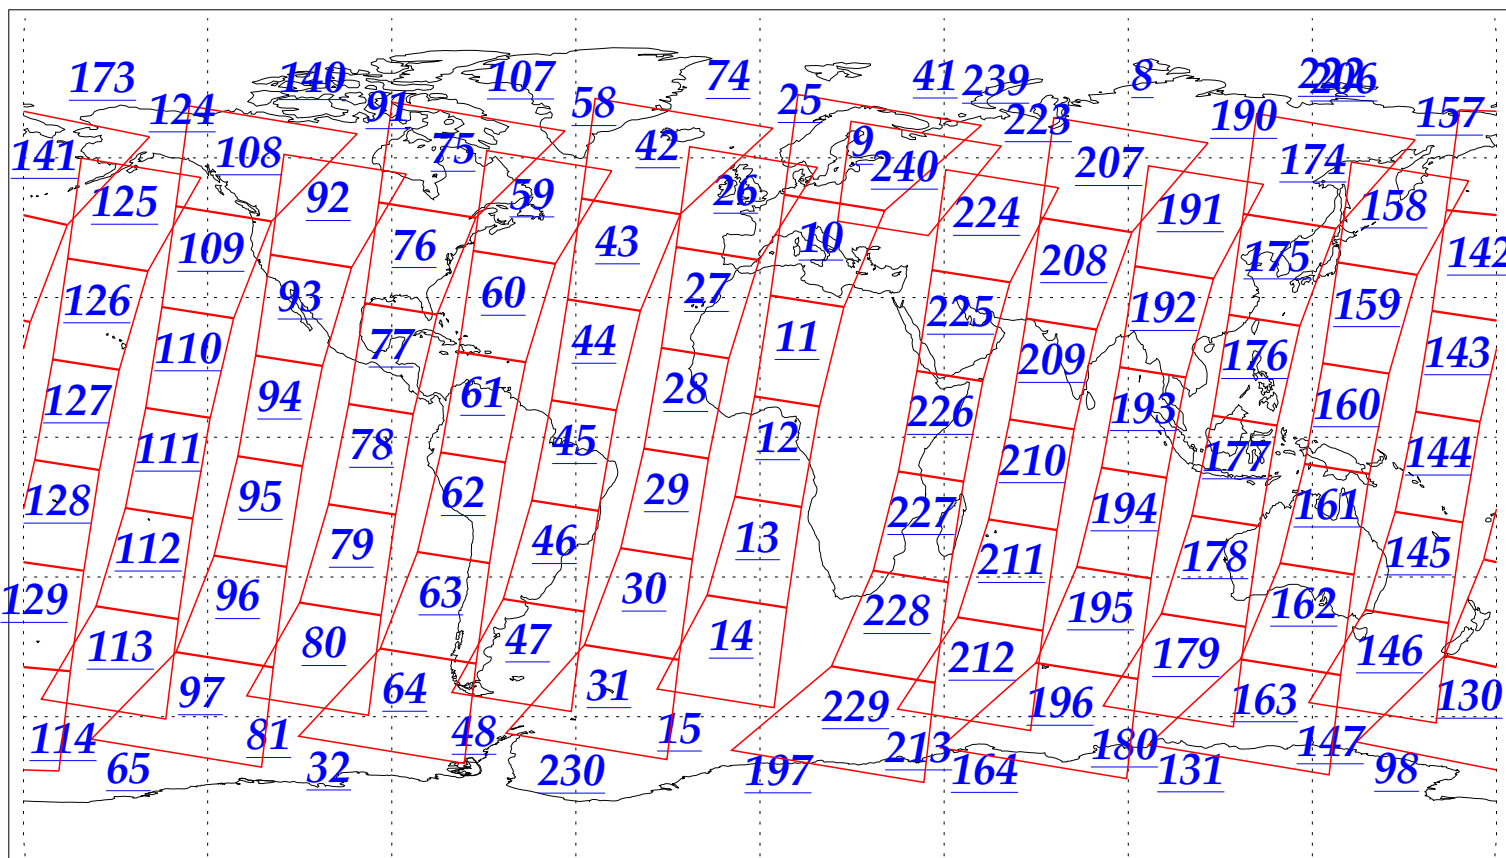

L1B Availability
AMSU Granules: 240
HSB Granules: 240
AIRS Granules: 240

28 Sep 2002
DoY 271
Aqua Day 147
Granules: 1 to 120

Granules: 121 to 240

Legend: AMSU Available, HSB Available, AIRS Available

L1B Availability
AMSU Granules: 240
HSB Granules: 240
AIRS Granules: 240

28 Sep 2002
DoY 271
Aqua Day 147

Ascending Granules

Descending Granules

Legend: AMSU Available, HSB Available, AIRS Available

L1B Availability
 AMSU Granules: 240
 HSB Granules: 240
 AIRS Granules: 240

28 Sep 2002
 DoY 271
 Aqua Day 147

Northern Hemisphere Granules

Southern Hemisphere Granules

Legend: AMSU Available, HSB Available, **AIRS Available**