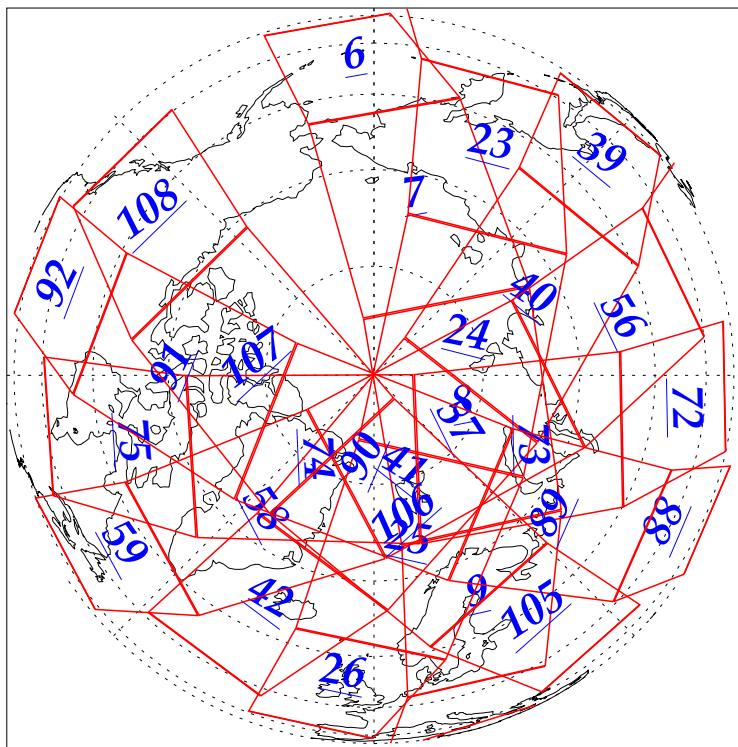

L1B Availability
AMSU Granules: 240
HSB Granules: 240
AIRS Granules: 240

28 Sep 2002
DoY 271
Aqua Day 147
Granules: 1 to 120

Granules: 121 to 240

Legend: AMSU Available, HSB Available, AIRS Available

L1B Availability
AMSU Granules: 240
HSB Granules: 240
AIRS Granules: 240

28 Sep 2002
DoY 271
Aqua Day 147

Ascending Granules

Descending Granules

Legend: AMSU Available, HSB Available, AIRS Available

L1B Availability
 AMSU Granules: 240
 HSB Granules: 240
 AIRS Granules: 240

28 Sep 2002
 DoY 271
 Aqua Day 147

Northern Hemisphere Granules

Southern Hemisphere Granules

Legend: AMSU Available, HSB Available, **AIRS Available**