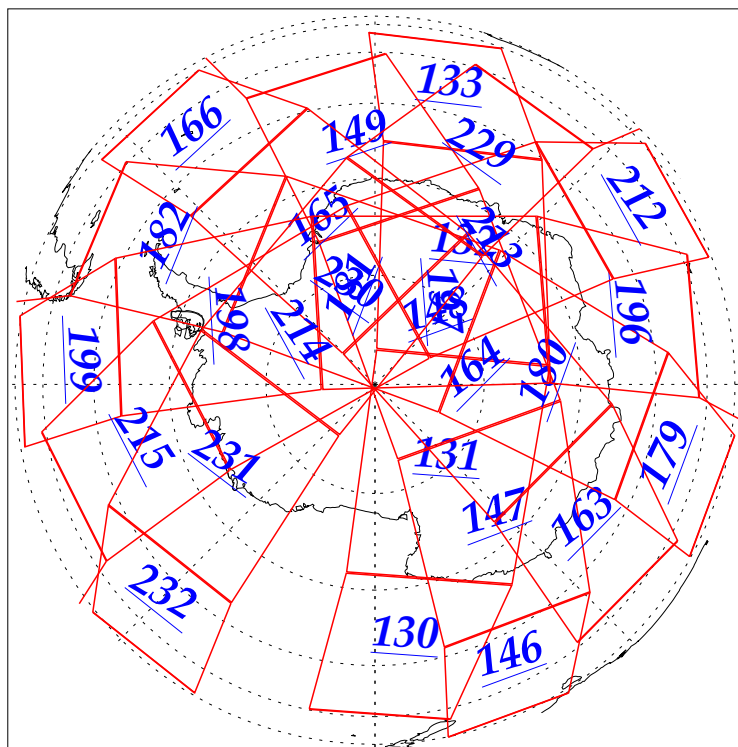

L1B Availability
AMSU Granules: 240
HSB Granules: 240
AIRS Granules: 240

28 Sep 2002
DoY 271
Aqua Day 147
Granules: 1 to 120

Granules: 121 to 240

Legend: AMSU Available, HSB Available, AIRS Available

L1B Availability
AMSU Granules: 240
HSB Granules: 240
AIRS Granules: 240

28 Sep 2002
DoY 271
Aqua Day 147

Ascending Granules

Descending Granules

Legend: AMSU Available, HSB Available, AIRS Available

L1B Availability
 AMSU Granules: 240
 HSB Granules: 240
 AIRS Granules: 240

28 Sep 2002
 DoY 271
 Aqua Day 147

Northern Hemisphere Granules

Southern Hemisphere Granules

Legend: AMSU Available, HSB Available, **AIRS Available**