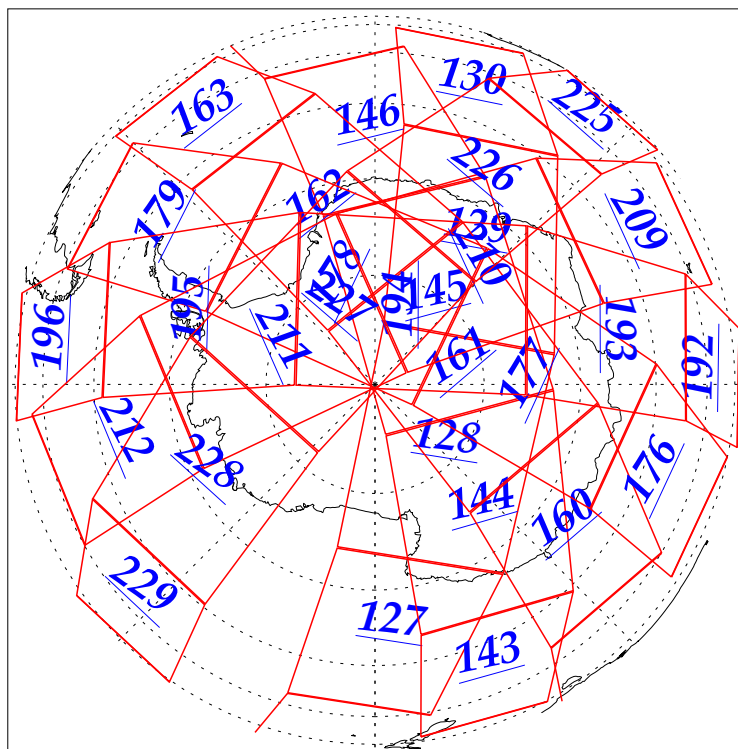

L1B Availability
AMSU Granules: 240
HSB Granules: 240
AIRS Granules: 240

23 Sep 2002
DoY 266
Aqua Day 142
Granules: 1 to 120

Granules: 121 to 240

Legend: AMSU Available, HSB Available, AIRS Available

L1B Availability
AMSU Granules: 240
HSB Granules: 240
AIRS Granules: 240

23 Sep 2002
DoY 266
Aqua Day 142

Ascending Granules

Descending Granules

Legend: AMSU Available, HSB Available, AIRS Available

L1B Availability
 AMSU Granules: 240
 HSB Granules: 240
 AIRS Granules: 240

23 Sep 2002
 DoY 266
 Aqua Day 142

Northern Hemisphere Granules

Southern Hemisphere Granules

Legend: AMSU Available, HSB Available, AIRS Available