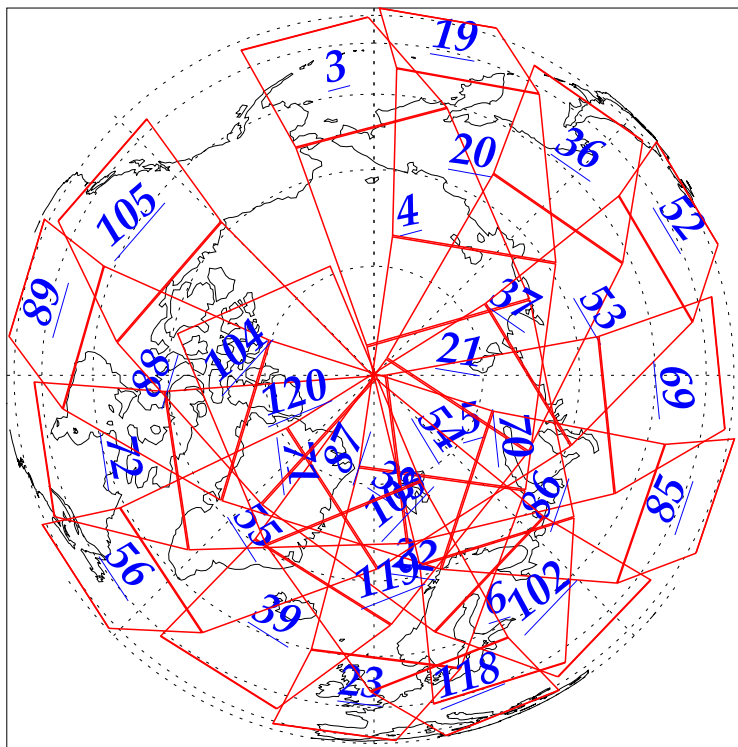

L1B Availability
AMSU Granules: 240
HSB Granules: 240
AIRS Granules: 240

23 Sep 2002
DoY 266
Aqua Day 142
Granules: 1 to 120

Granules: 121 to 240

Legend: AMSU Available, HSB Available, AIRS Available

L1B Availability
AMSU Granules: 240
HSB Granules: 240
AIRS Granules: 240

23 Sep 2002
DoY 266
Aqua Day 142

Ascending Granules

Descending Granules

Legend: AMSU Available, HSB Available, AIRS Available

L1B Availability
 AMSU Granules: 240
 HSB Granules: 240
 AIRS Granules: 240

23 Sep 2002
 DoY 266
 Aqua Day 142

Northern Hemisphere Granules

Southern Hemisphere Granules

Legend: AMSU Available, HSB Available, AIRS Available