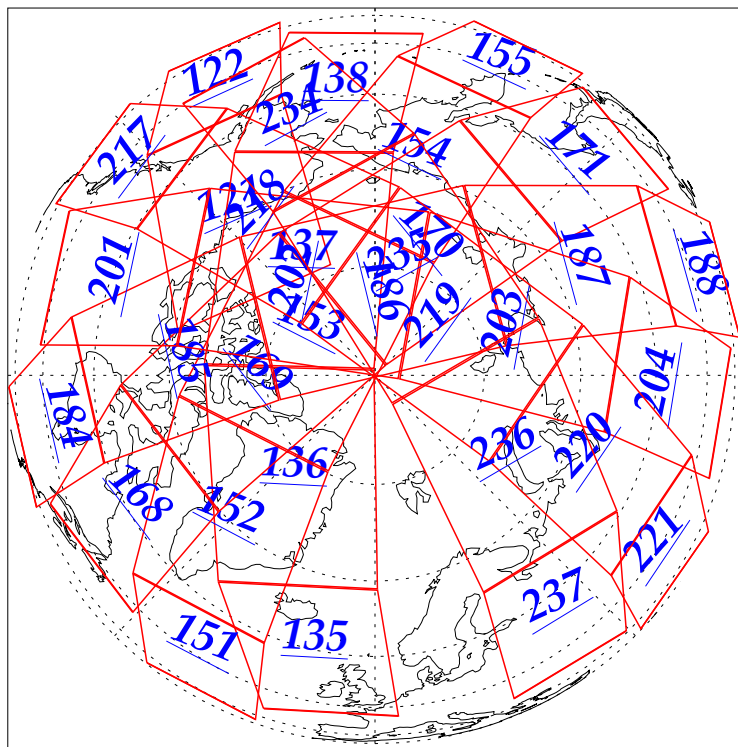

L1B Availability
AMSU Granules: 240
HSB Granules: 240
AIRS Granules: 240

23 Sep 2002
DoY 266
Aqua Day 142
Granules: 1 to 120

Granules: 121 to 240

Legend: AMSU Available, HSB Available, AIRS Available

L1B Availability
AMSU Granules: 240
HSB Granules: 240
AIRS Granules: 240

23 Sep 2002
DoY 266
Aqua Day 142

Ascending Granules

Descending Granules

Legend: AMSU Available, HSB Available, AIRS Available

L1B Availability
 AMSU Granules: 240
 HSB Granules: 240
 AIRS Granules: 240

23 Sep 2002
 DoY 266
 Aqua Day 142

Northern Hemisphere Granules

Southern Hemisphere Granules

Legend: AMSU Available, HSB Available, AIRS Available