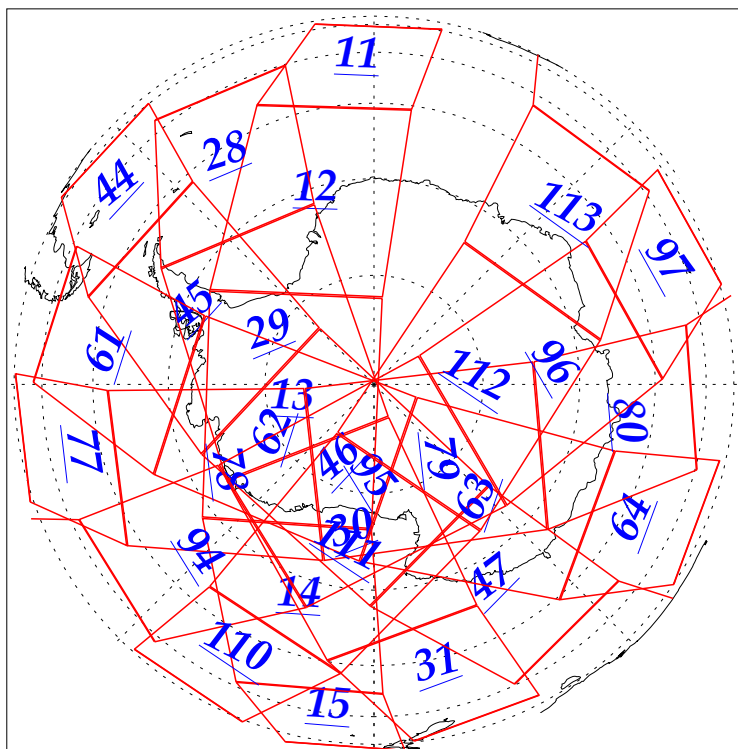

L1B Availability
AMSU Granules: 240
HSB Granules: 240
AIRS Granules: 240

23 Sep 2002
DoY 266
Aqua Day 142
Granules: 1 to 120

Granules: 121 to 240

Legend: AMSU Available, HSB Available, AIRS Available

L1B Availability
AMSU Granules: 240
HSB Granules: 240
AIRS Granules: 240

23 Sep 2002
DoY 266
Aqua Day 142

Ascending Granules

Descending Granules

Legend: AMSU Available, HSB Available, AIRS Available

L1B Availability
 AMSU Granules: 240
 HSB Granules: 240
 AIRS Granules: 240

23 Sep 2002
 DoY 266
 Aqua Day 142

Northern Hemisphere Granules

Southern Hemisphere Granules

Legend: AMSU Available, HSB Available, AIRS Available