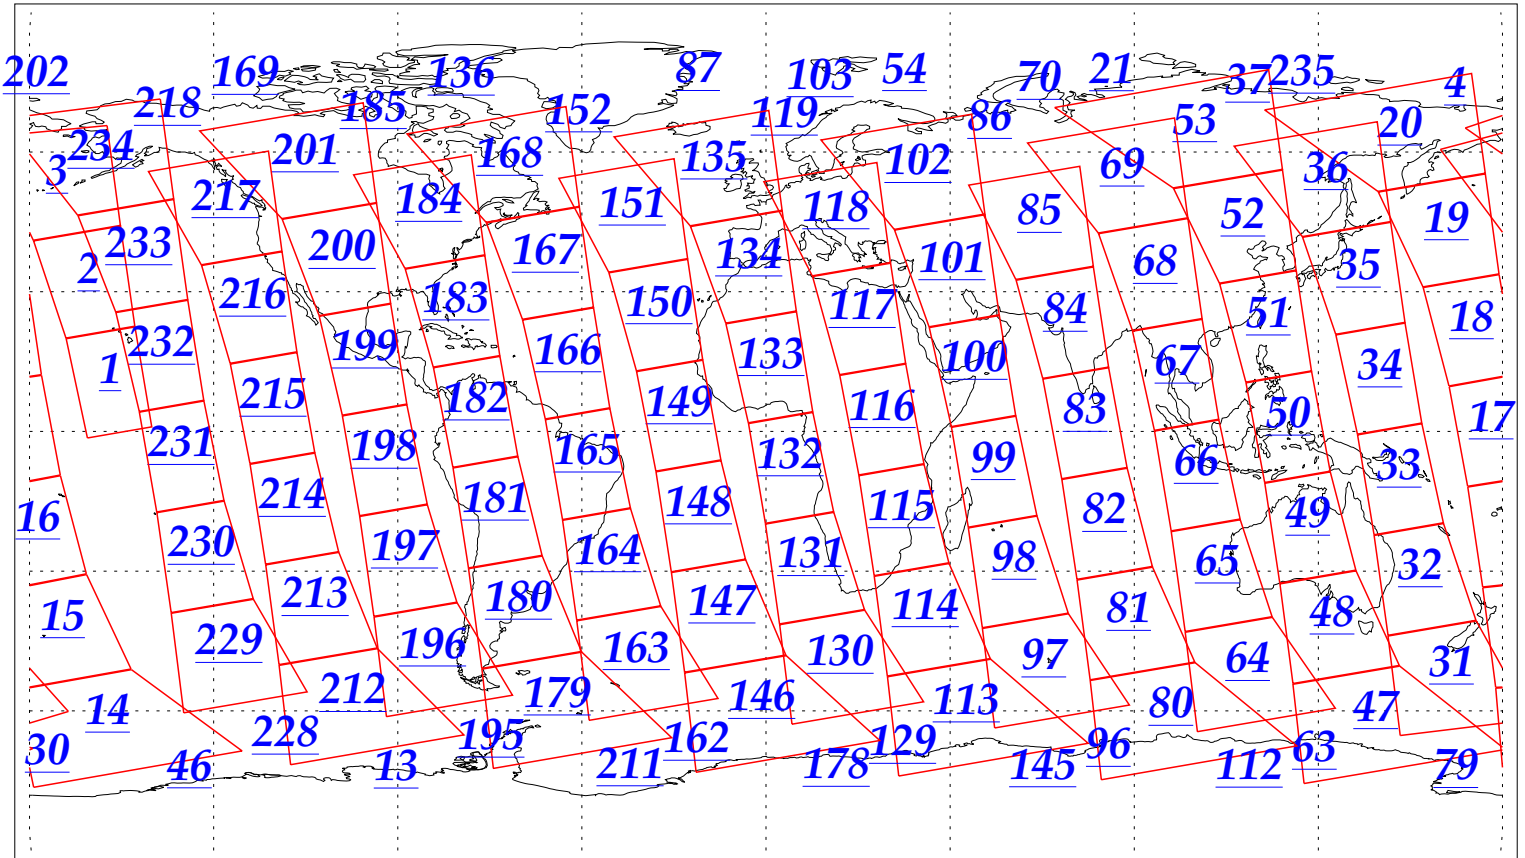

L1B Availability
AMSU Granules: 240
HSB Granules: 240
AIRS Granules: 240

23 Sep 2002
DoY 266
Aqua Day 142
Granules: 1 to 120

Granules: 121 to 240

Legend: AMSU Available, HSB Available, AIRS Available

L1B Availability
AMSU Granules: 240
HSB Granules: 240
AIRS Granules: 240

23 Sep 2002
DoY 266
Aqua Day 142

Ascending Granules

Descending Granules

Legend: AMSU Available, HSB Available, AIRS Available

L1B Availability
 AMSU Granules: 240
 HSB Granules: 240
 AIRS Granules: 240

23 Sep 2002
 DoY 266
 Aqua Day 142

Northern Hemisphere Granules

Southern Hemisphere Granules

Legend: AMSU Available, HSB Available, AIRS Available