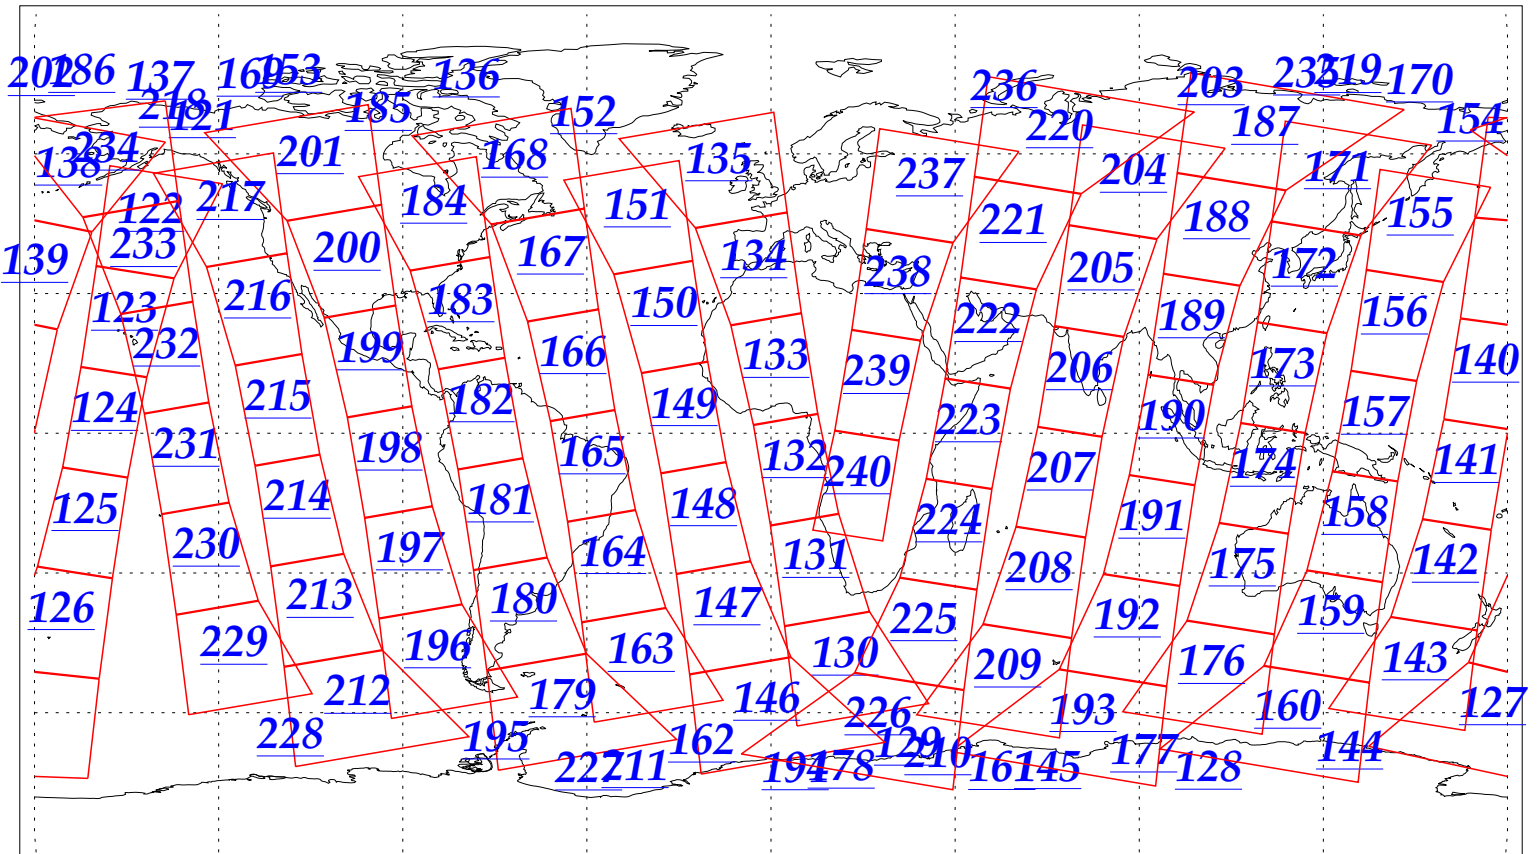

L1B Availability
AMSU Granules: 240
HSB Granules: 240
AIRS Granules: 240

23 Sep 2002
DoY 266
Aqua Day 142
Granules: 1 to 120

Granules: 121 to 240

Legend: AMSU Available, HSB Available, AIRS Available

L1B Availability
AMSU Granules: 240
HSB Granules: 240
AIRS Granules: 240

23 Sep 2002
DoY 266
Aqua Day 142

Ascending Granules

Descending Granules

Legend: AMSU Available, HSB Available, AIRS Available

L1B Availability
 AMSU Granules: 240
 HSB Granules: 240
 AIRS Granules: 240

23 Sep 2002
 DoY 266
 Aqua Day 142

Northern Hemisphere Granules

Southern Hemisphere Granules

Legend: AMSU Available, HSB Available, AIRS Available