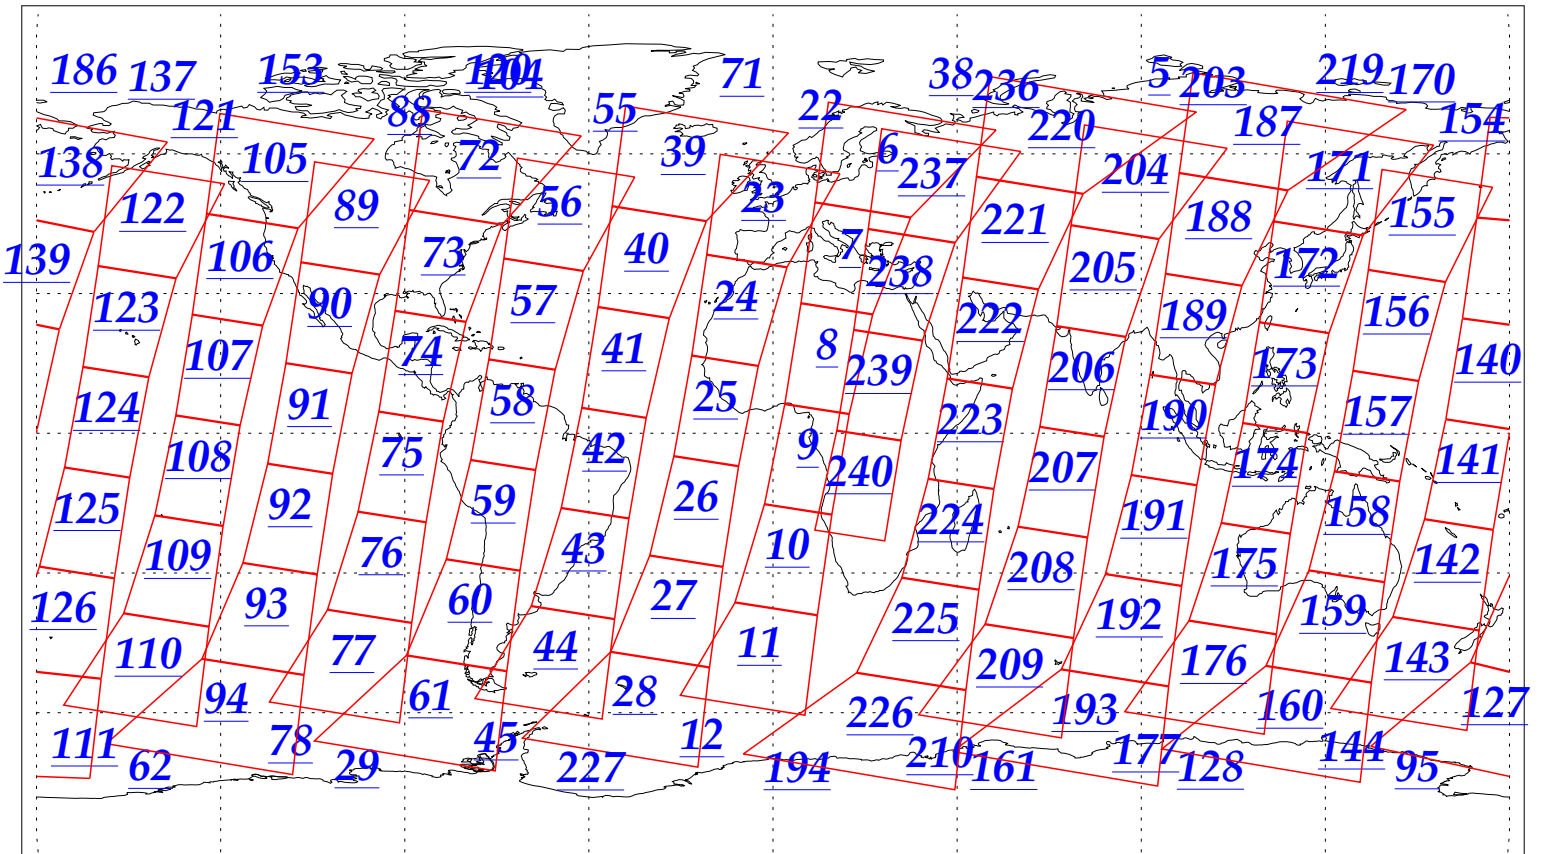

L1B Availability
AMSU Granules: 240
HSB Granules: 240
AIRS Granules: 240

23 Sep 2002
DoY 266
Aqua Day 142
Granules: 1 to 120

Granules: 121 to 240

Legend: AMSU Available, HSB Available, AIRS Available

L1B Availability
AMSU Granules: 240
HSB Granules: 240
AIRS Granules: 240

23 Sep 2002
DoY 266
Aqua Day 142

Ascending Granules

Descending Granules

Legend: AMSU Available, HSB Available, AIRS Available

L1B Availability
 AMSU Granules: 240
 HSB Granules: 240
 AIRS Granules: 240

23 Sep 2002
 DoY 266
 Aqua Day 142

Northern Hemisphere Granules

Southern Hemisphere Granules

Legend: AMSU Available, HSB Available, AIRS Available