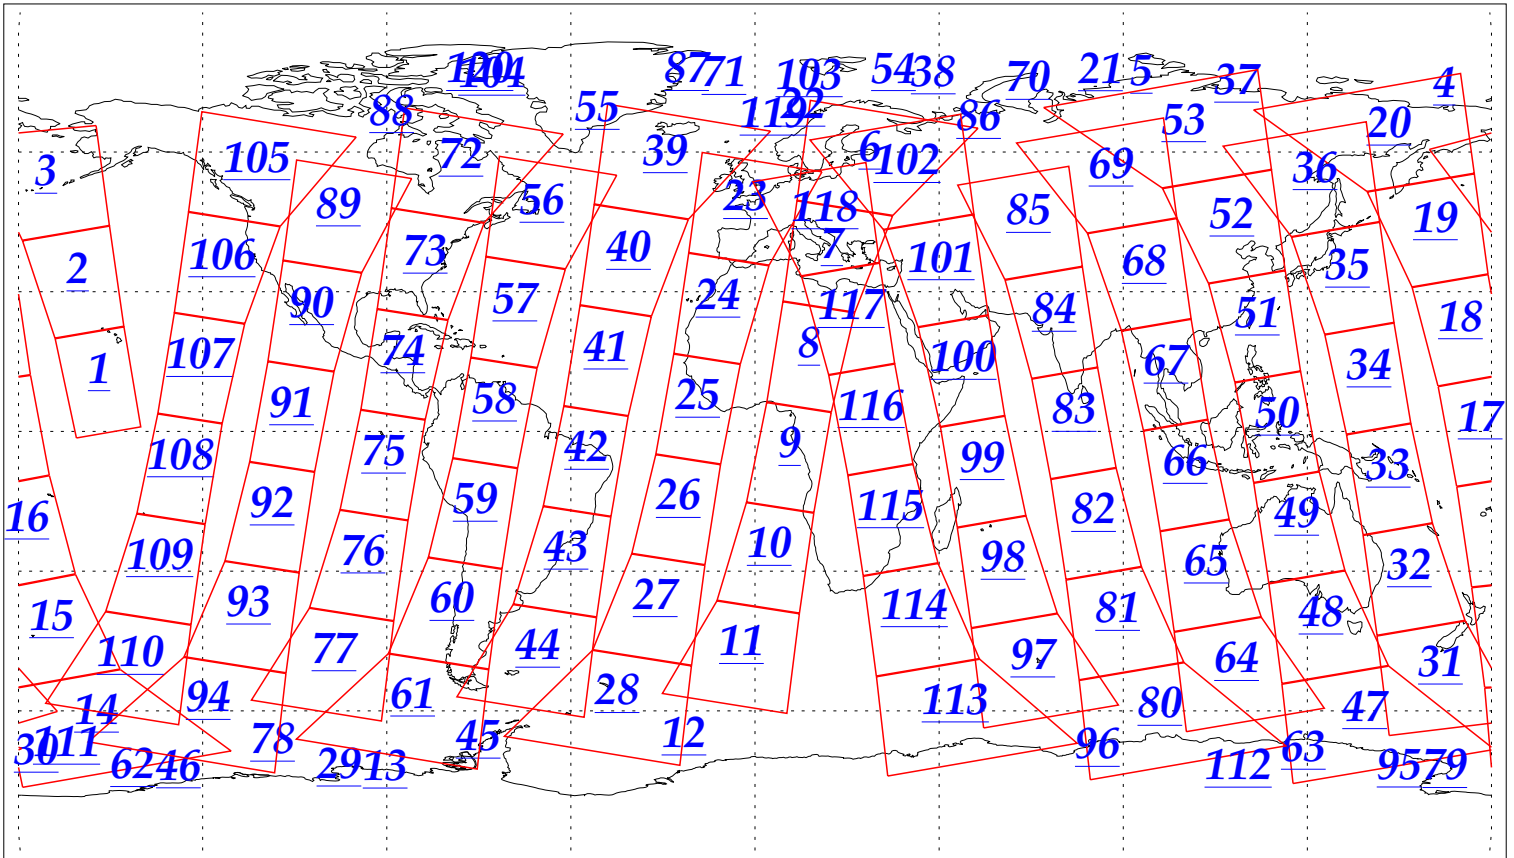

L1B Availability
AMSU Granules: 240
HSB Granules: 240
AIRS Granules: 240

23 Sep 2002
DoY 266
Aqua Day 142
Granules: 1 to 120

Granules: 121 to 240

Legend: AMSU Available, HSB Available, AIRS Available

L1B Availability
AMSU Granules: 240
HSB Granules: 240
AIRS Granules: 240

23 Sep 2002
DoY 266
Aqua Day 142

Ascending Granules

Descending Granules

Legend: AMSU Available, HSB Available, AIRS Available

L1B Availability
 AMSU Granules: 240
 HSB Granules: 240
 AIRS Granules: 240

23 Sep 2002
 DoY 266
 Aqua Day 142

Northern Hemisphere Granules

Southern Hemisphere Granules

Legend: AMSU Available, HSB Available, AIRS Available