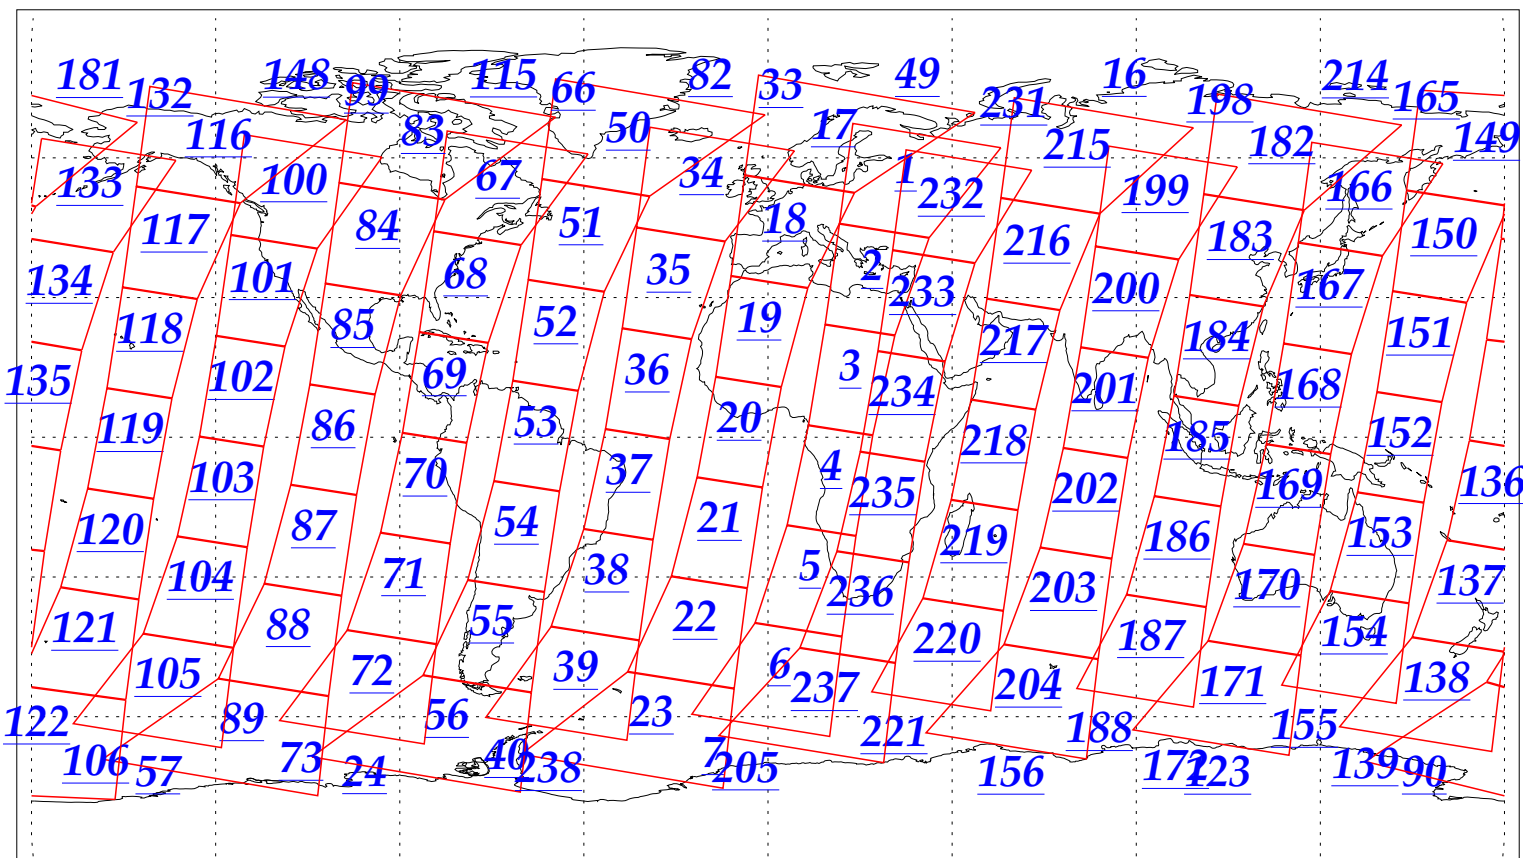

L1B Availability
AMSU Granules: 240
HSB Granules: 240
AIRS Granules: 240

20 Sep 2002
DoY 263
Aqua Day 139
Granules: 1 to 120

Granules: 121 to 240

Legend: AMSU Available, HSB Available, AIRS Available

L1B Availability
AMSU Granules: 240
HSB Granules: 240
AIRS Granules: 240

20 Sep 2002
DoY 263
Aqua Day 139

Ascending Granules

Descending Granules

Legend: AMSU Available, HSB Available, AIRS Available

L1B Availability
 AMSU Granules: 240
 HSB Granules: 240
 AIRS Granules: 240

20 Sep 2002
 DoY 263
 Aqua Day 139

Northern Hemisphere Granules

Southern Hemisphere Granules

Legend: AMSU Available, HSB Available, AIRS Available