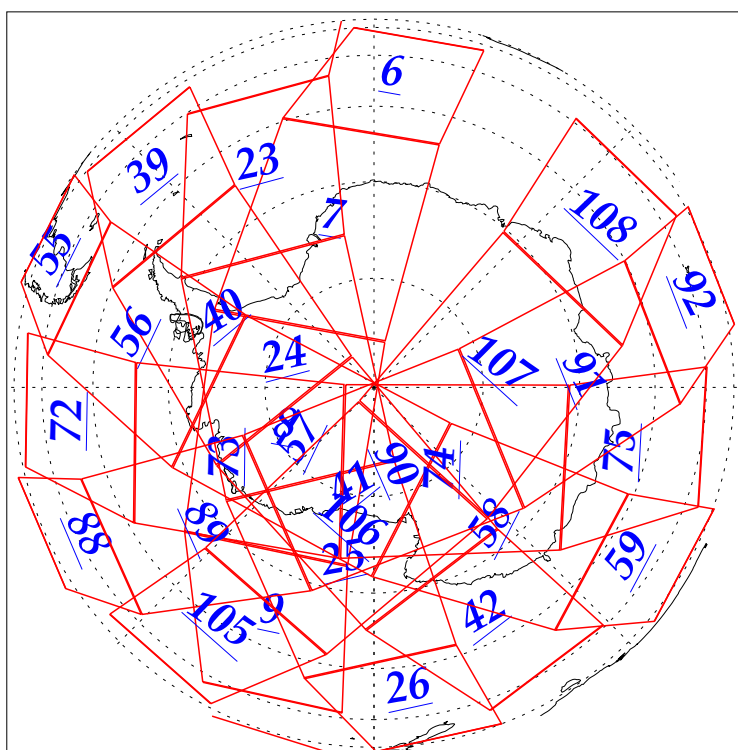

L1B Availability
AMSU Granules: 240
HSB Granules: 240
AIRS Granules: 240

20 Sep 2002
DoY 263
Aqua Day 139
Granules: 1 to 120

Granules: 121 to 240

Legend: AMSU Available, HSB Available, AIRS Available

L1B Availability
AMSU Granules: 240
HSB Granules: 240
AIRS Granules: 240

20 Sep 2002
DoY 263
Aqua Day 139

Ascending Granules

Descending Granules

Legend: AMSU Available, HSB Available, AIRS Available

L1B Availability
 AMSU Granules: 240
 HSB Granules: 240
 AIRS Granules: 240

20 Sep 2002
 DoY 263
 Aqua Day 139

Northern Hemisphere Granules

Southern Hemisphere Granules

Legend: AMSU Available, HSB Available, AIRS Available