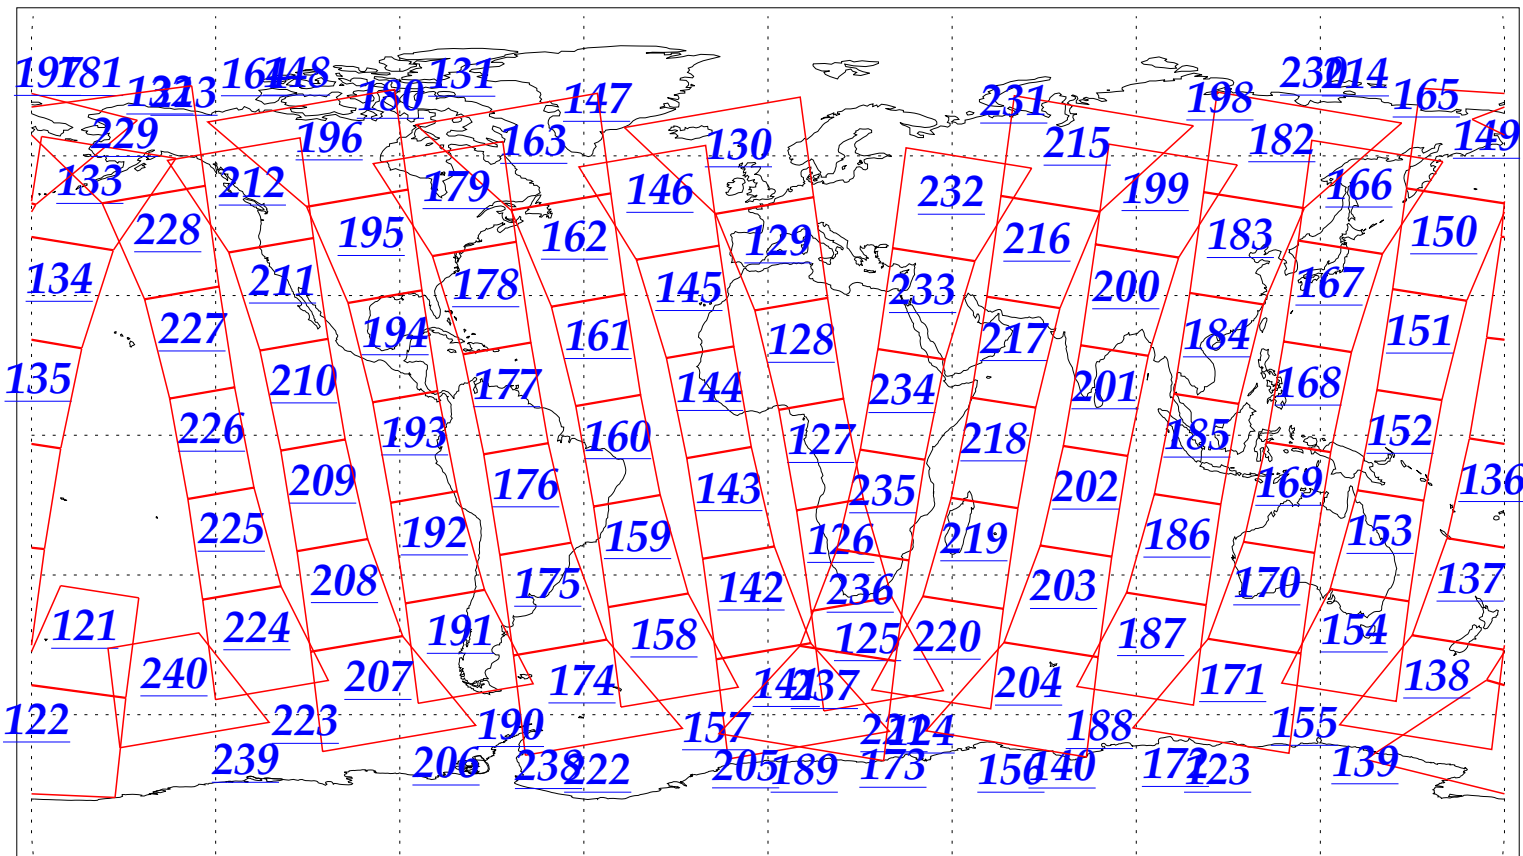

L1B Availability
AMSU Granules: 240
HSB Granules: 240
AIRS Granules: 240

20 Sep 2002
DoY 263
Aqua Day 139
Granules: 1 to 120

Granules: 121 to 240

Legend: AMSU Available, HSB Available, AIRS Available

L1B Availability
AMSU Granules: 240
HSB Granules: 240
AIRS Granules: 240

20 Sep 2002
DoY 263
Aqua Day 139

Ascending Granules

Descending Granules

Legend: AMSU Available, HSB Available, AIRS Available

L1B Availability
 AMSU Granules: 240
 HSB Granules: 240
 AIRS Granules: 240

20 Sep 2002
 DoY 263
 Aqua Day 139

Northern Hemisphere Granules

Southern Hemisphere Granules

Legend: AMSU Available, HSB Available, AIRS Available