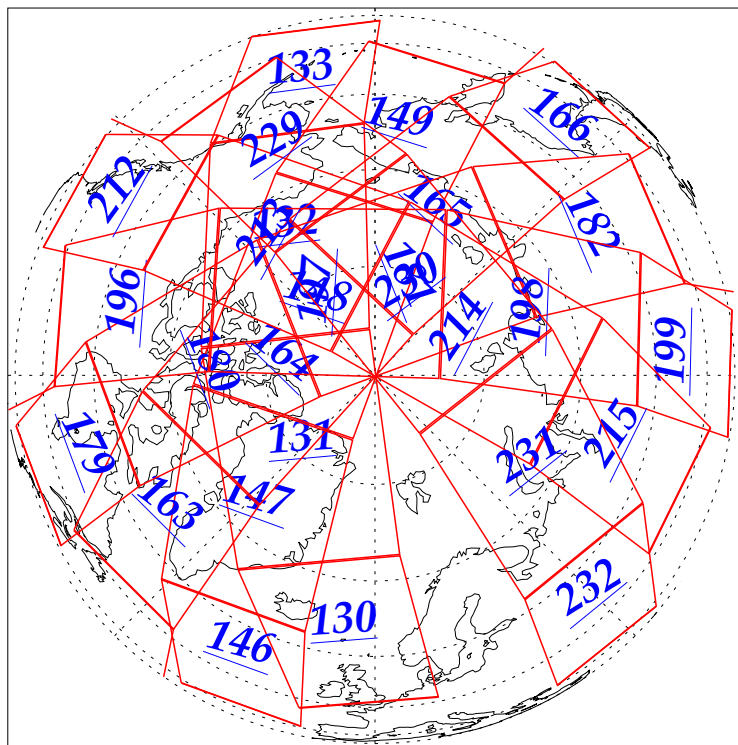

L1B Availability
AMSU Granules: 240
HSB Granules: 240
AIRS Granules: 240

20 Sep 2002
DoY 263
Aqua Day 139
Granules: 1 to 120

Granules: 121 to 240

Legend: AMSU Available, HSB Available, AIRS Available

L1B Availability
AMSU Granules: 240
HSB Granules: 240
AIRS Granules: 240

20 Sep 2002
DoY 263
Aqua Day 139

Ascending Granules

Descending Granules

Legend: AMSU Available, HSB Available, AIRS Available

L1B Availability
 AMSU Granules: 240
 HSB Granules: 240
 AIRS Granules: 240

20 Sep 2002
 DoY 263
 Aqua Day 139

Northern Hemisphere Granules

Southern Hemisphere Granules

Legend: AMSU Available, HSB Available, AIRS Available