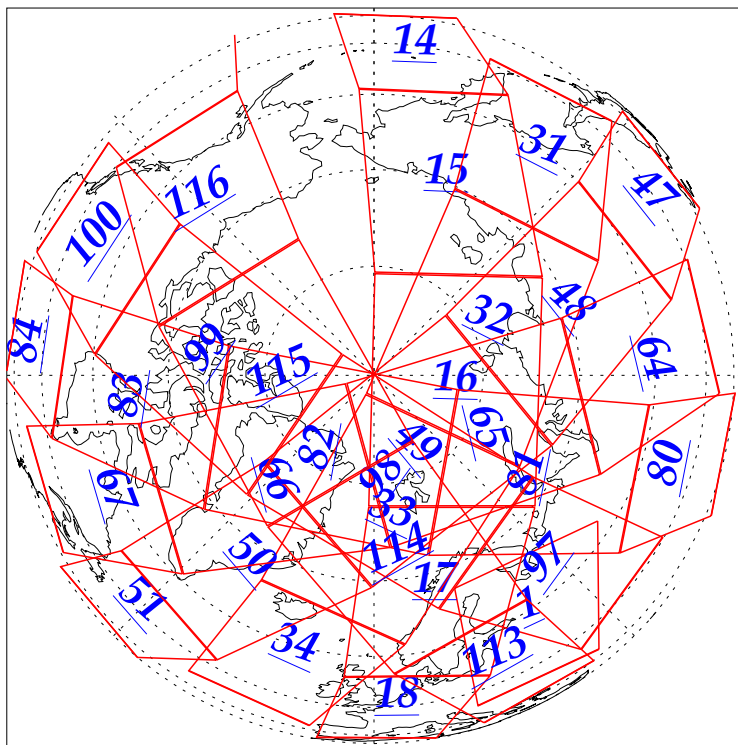

L1B Availability
AMSU Granules: 240
HSB Granules: 240
AIRS Granules: 240

20 Sep 2002
DoY 263
Aqua Day 139
Granules: 1 to 120

Granules: 121 to 240

Legend: AMSU Available, HSB Available, AIRS Available

L1B Availability
AMSU Granules: 240
HSB Granules: 240
AIRS Granules: 240

20 Sep 2002
DoY 263
Aqua Day 139

Ascending Granules

Descending Granules

Legend: AMSU Available, HSB Available, AIRS Available

L1B Availability
 AMSU Granules: 240
 HSB Granules: 240
 AIRS Granules: 240

20 Sep 2002
 DoY 263
 Aqua Day 139

Northern Hemisphere Granules

Southern Hemisphere Granules

Legend: AMSU Available, HSB Available, AIRS Available