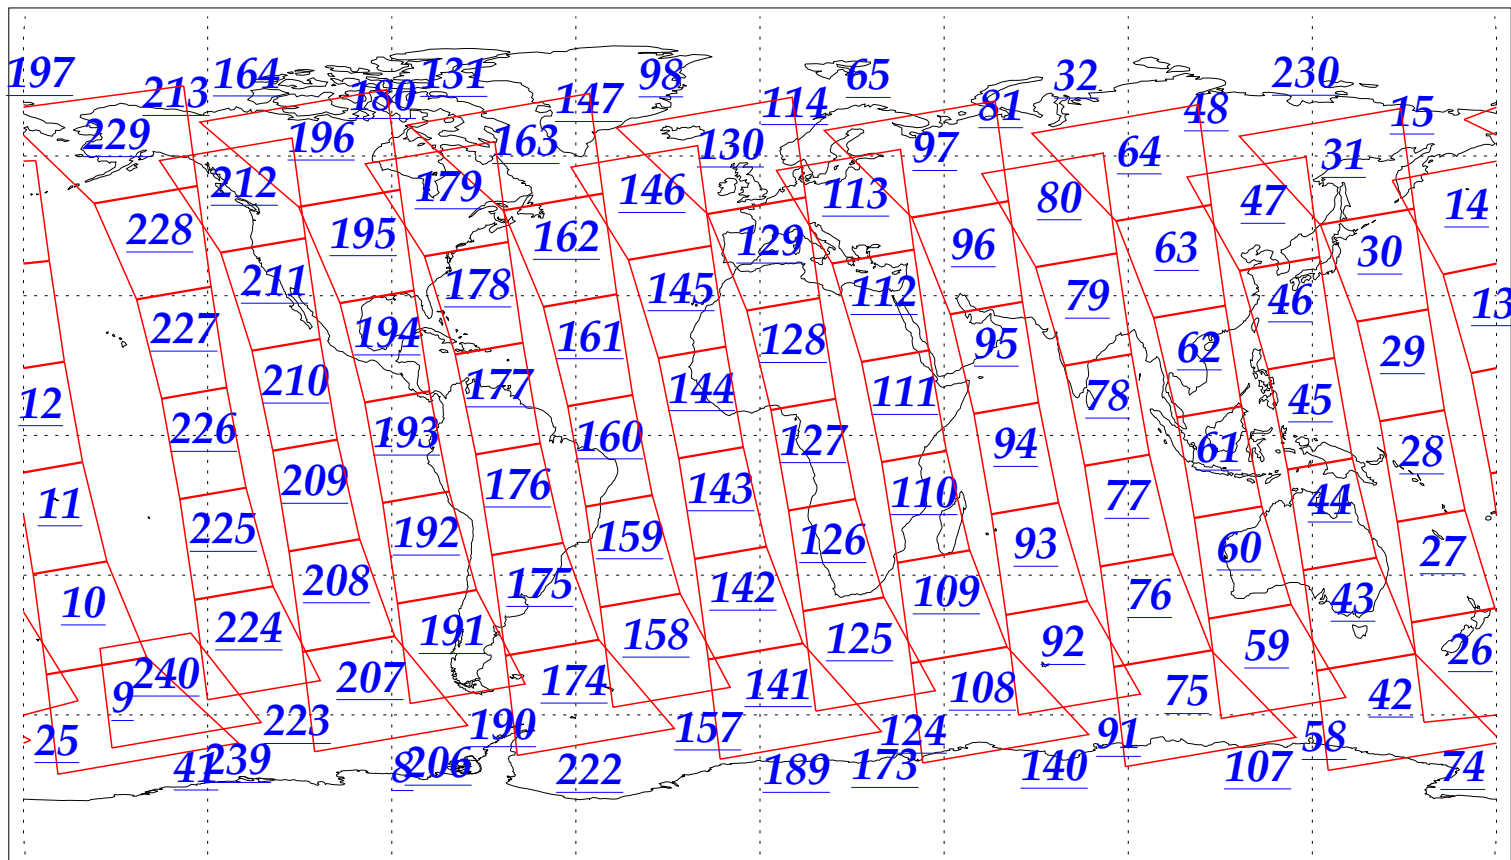

L1B Availability
AMSU Granules: 240
HSB Granules: 240
AIRS Granules: 240

20 Sep 2002
DoY 263
Aqua Day 139
Granules: 1 to 120

Granules: 121 to 240

Legend: AMSU Available, HSB Available, AIRS Available

L1B Availability
AMSU Granules: 240
HSB Granules: 240
AIRS Granules: 240

20 Sep 2002
DoY 263
Aqua Day 139

Ascending Granules

Descending Granules

Legend: AMSU Available, HSB Available, AIRS Available

L1B Availability
 AMSU Granules: 240
 HSB Granules: 240
 AIRS Granules: 240

20 Sep 2002
 DoY 263
 Aqua Day 139