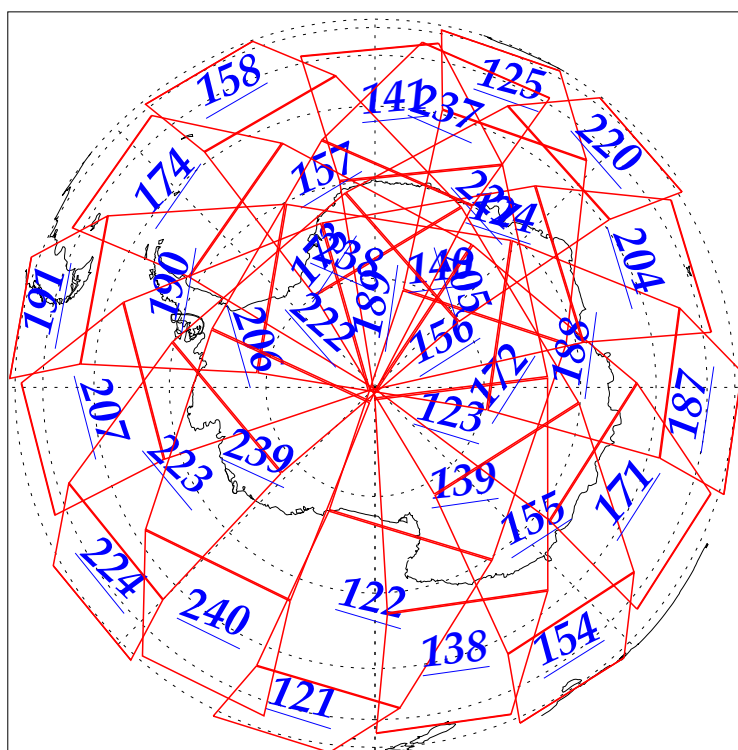

L1B Availability
AMSU Granules: 240
HSB Granules: 240
AIRS Granules: 240

20 Sep 2002
DoY 263
Aqua Day 139
Granules: 1 to 120

Granules: 121 to 240

Legend: AMSU Available, HSB Available, AIRS Available

L1B Availability
AMSU Granules: 240
HSB Granules: 240
AIRS Granules: 240

20 Sep 2002
DoY 263
Aqua Day 139

Ascending Granules

Descending Granules

Legend: AMSU Available, HSB Available, AIRS Available

L1B Availability
 AMSU Granules: 240
 HSB Granules: 240
 AIRS Granules: 240

20 Sep 2002
 DoY 263
 Aqua Day 139

Northern Hemisphere Granules

Southern Hemisphere Granules

Legend: AMSU Available, HSB Available, AIRS Available