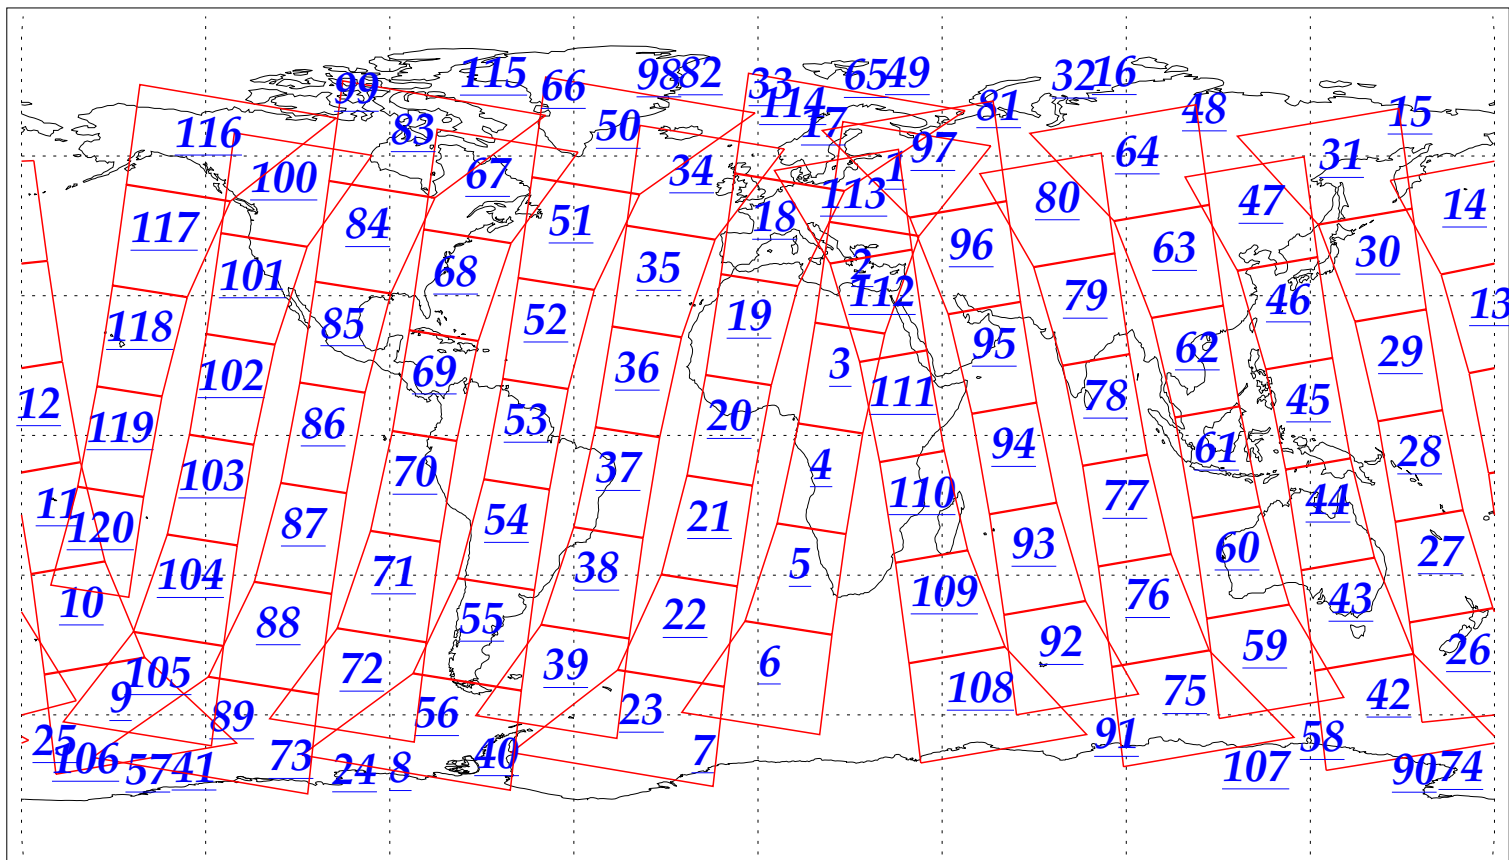

L1B Availability
AMSU Granules: 240
HSB Granules: 240
AIRS Granules: 240

20 Sep 2002
DoY 263
Aqua Day 139
Granules: 1 to 120

Granules: 121 to 240

Legend: AMSU Available, HSB Available, AIRS Available

L1B Availability
AMSU Granules: 240
HSB Granules: 240
AIRS Granules: 240

20 Sep 2002
DoY 263
Aqua Day 139

Ascending Granules

Descending Granules

Legend: AMSU Available, HSB Available, AIRS Available

L1B Availability
 AMSU Granules: 240
 HSB Granules: 240
 AIRS Granules: 240

20 Sep 2002
 DoY 263
 Aqua Day 139

Northern Hemisphere Granules

Southern Hemisphere Granules

Legend: AMSU Available, HSB Available, AIRS Available