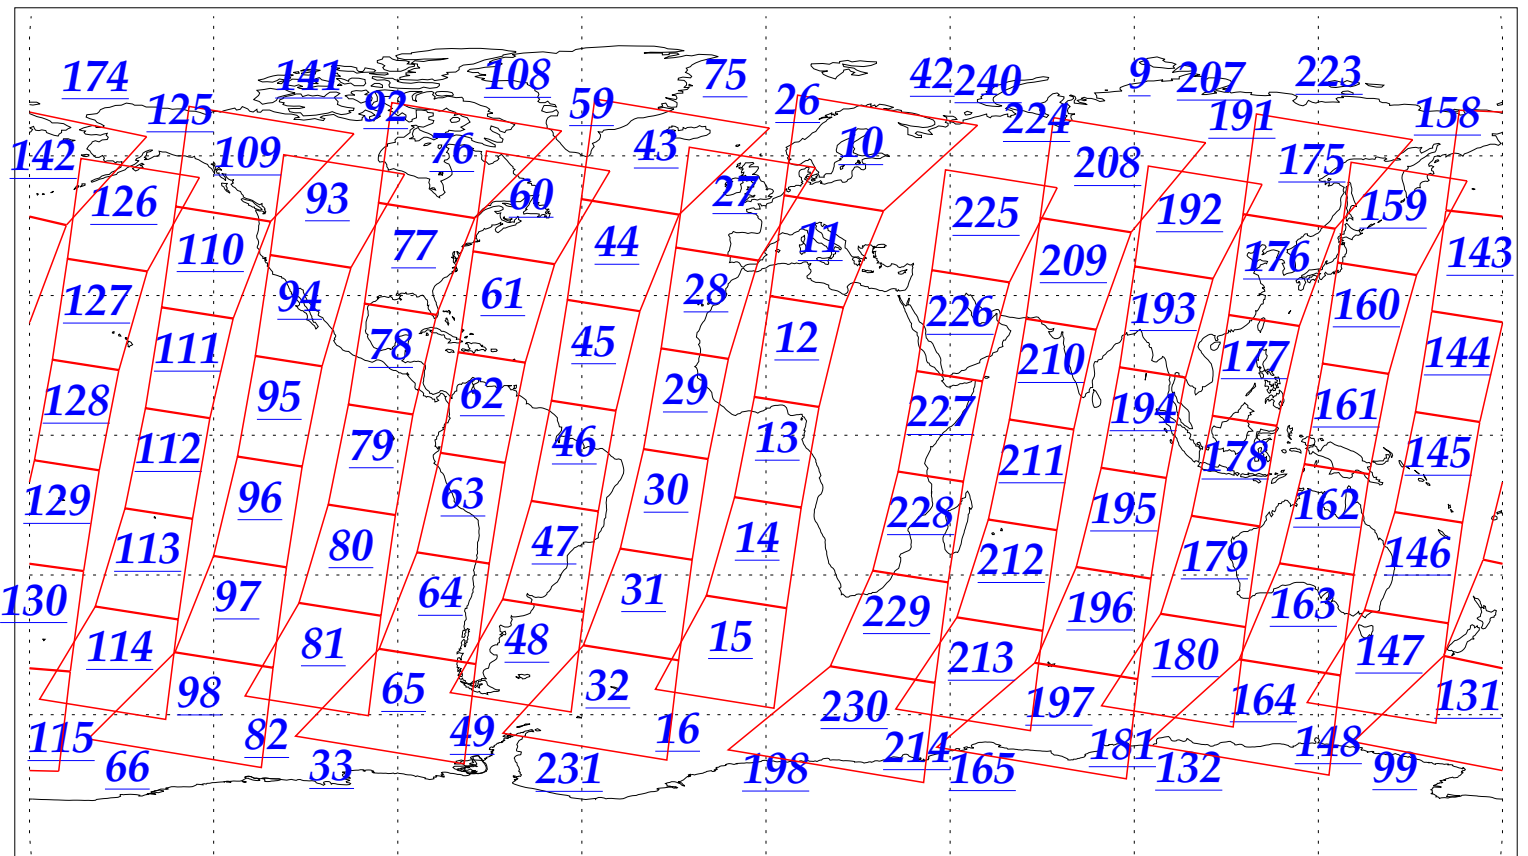

L1B Availability  
AMSU Granules: 240  
HSB Granules: 240  
AIRS Granules: 240

19 Sep 2002  
DoY 262  
Aqua Day 138  
Granules: 1 to 120

Granules: 121 to 240

Legend: AMSU Available, HSB Available, AIRS Available

L1B Availability  
AMSU Granules: 240  
HSB Granules: 240  
AIRS Granules: 240

19 Sep 2002  
DoY 262  
Aqua Day 138

Ascending Granules

Descending Granules

Legend: AMSU Available, HSB Available, AIRS Available

L1B Availability  
 AMSU Granules: 240  
 HSB Granules: 240  
 AIRS Granules: 240

19 Sep 2002  
 DoY 262  
 Aqua Day 138

Northern Hemisphere Granules

Southern Hemisphere Granules

Legend: AMSU Available, HSB Available, AIRS Available