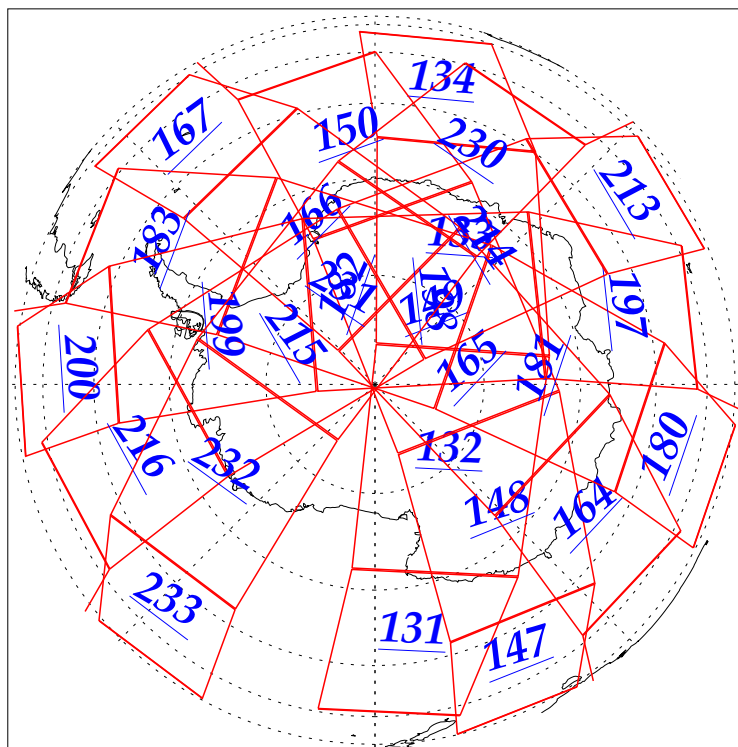

L1B Availability  
AMSU Granules: 240  
HSB Granules: 240  
AIRS Granules: 240

19 Sep 2002  
DoY 262  
Aqua Day 138  
Granules: 1 to 120

Granules: 121 to 240

Legend: AMSU Available, HSB Available, AIRS Available

L1B Availability  
AMSU Granules: 240  
HSB Granules: 240  
AIRS Granules: 240

19 Sep 2002  
DoY 262  
Aqua Day 138

Ascending Granules

Descending Granules

Legend: AMSU Available, HSB Available, AIRS Available

L1B Availability  
 AMSU Granules: 240  
 HSB Granules: 240  
 AIRS Granules: 240

19 Sep 2002  
 DoY 262  
 Aqua Day 138

Northern Hemisphere Granules

Southern Hemisphere Granules

Legend: AMSU Available, HSB Available, AIRS Available