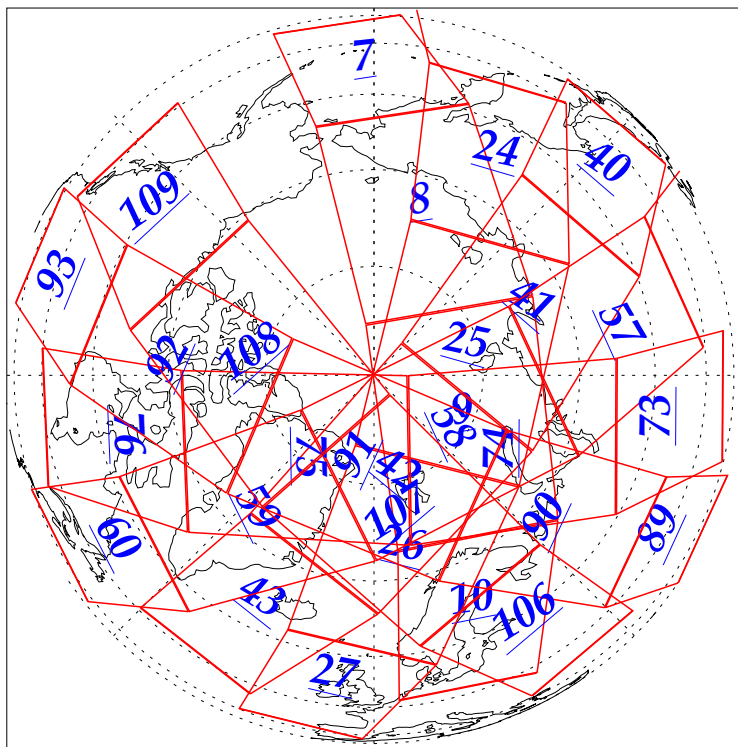

L1B Availability  
AMSU Granules: 240  
HSB Granules: 240  
AIRS Granules: 240

19 Sep 2002  
DoY 262  
Aqua Day 138  
Granules: 1 to 120

Granules: 121 to 240

Legend: AMSU Available, HSB Available, AIRS Available

L1B Availability  
AMSU Granules: 240  
HSB Granules: 240  
AIRS Granules: 240

19 Sep 2002  
DoY 262  
Aqua Day 138

Ascending Granules

Descending Granules

Legend: AMSU Available, HSB Available, AIRS Available

L1B Availability  
 AMSU Granules: 240  
 HSB Granules: 240  
 AIRS Granules: 240

19 Sep 2002  
 DoY 262  
 Aqua Day 138

Northern Hemisphere Granules

Southern Hemisphere Granules

Legend: AMSU Available, HSB Available, AIRS Available