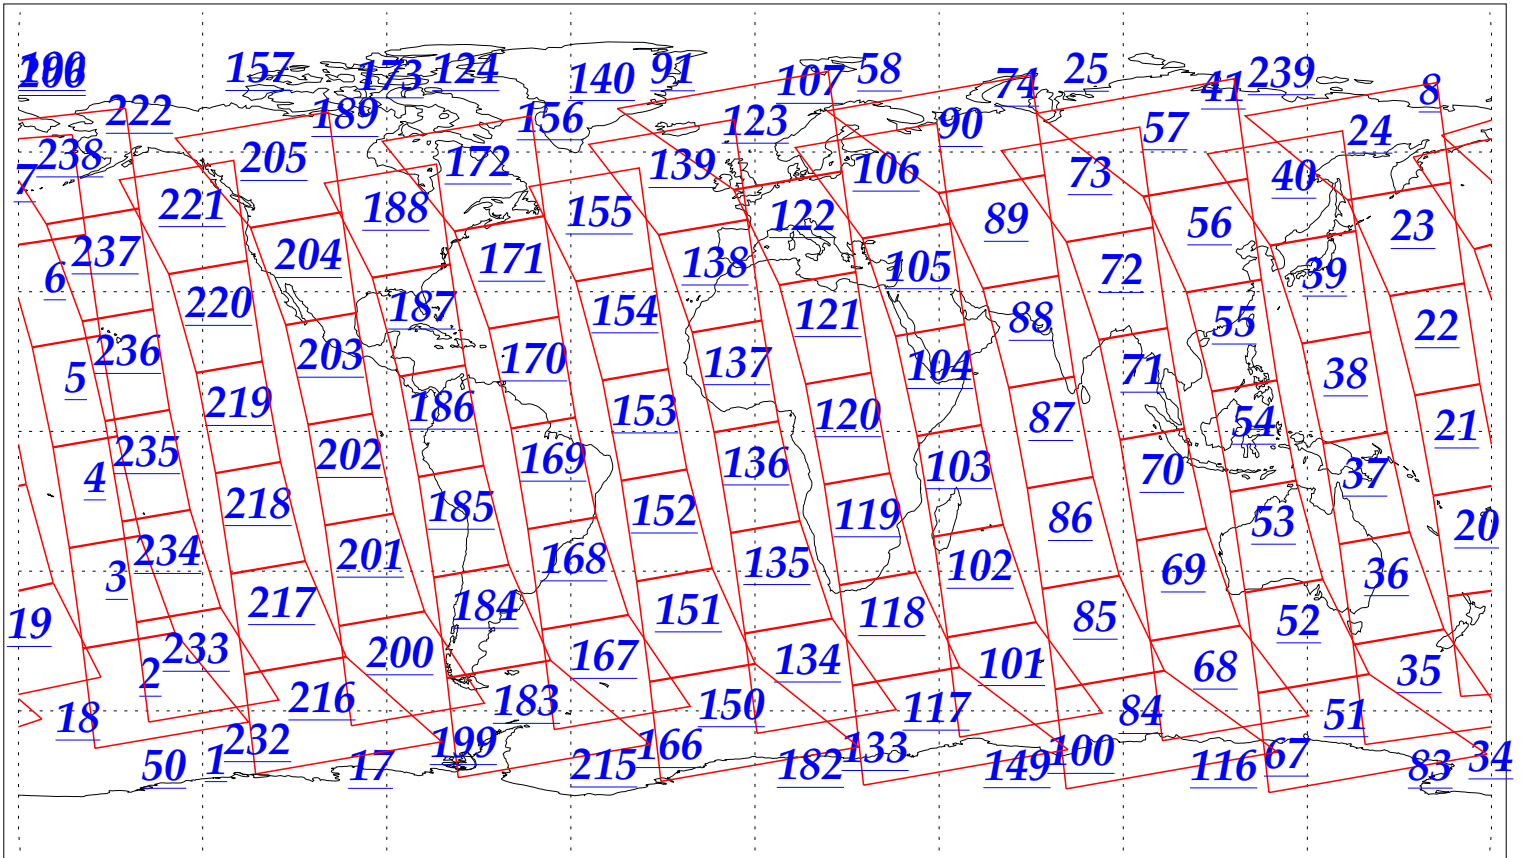

L1B Availability  
AMSU Granules: 240  
HSB Granules: 240  
AIRS Granules: 240

19 Sep 2002  
DoY 262  
Aqua Day 138  
Granules: 1 to 120

Granules: 121 to 240

Legend: AMSU Available, HSB Available, AIRS Available

L1B Availability  
AMSU Granules: 240  
HSB Granules: 240  
AIRS Granules: 240

19 Sep 2002  
DoY 262  
Aqua Day 138

Ascending Granules

Descending Granules

Legend: AMSU Available, HSB Available, AIRS Available

L1B Availability  
 AMSU Granules: 240  
 HSB Granules: 240  
 AIRS Granules: 240

19 Sep 2002  
 DoY 262  
 Aqua Day 138

Northern Hemisphere Granules

Southern Hemisphere Granules

Legend: AMSU Available, HSB Available, AIRS Available