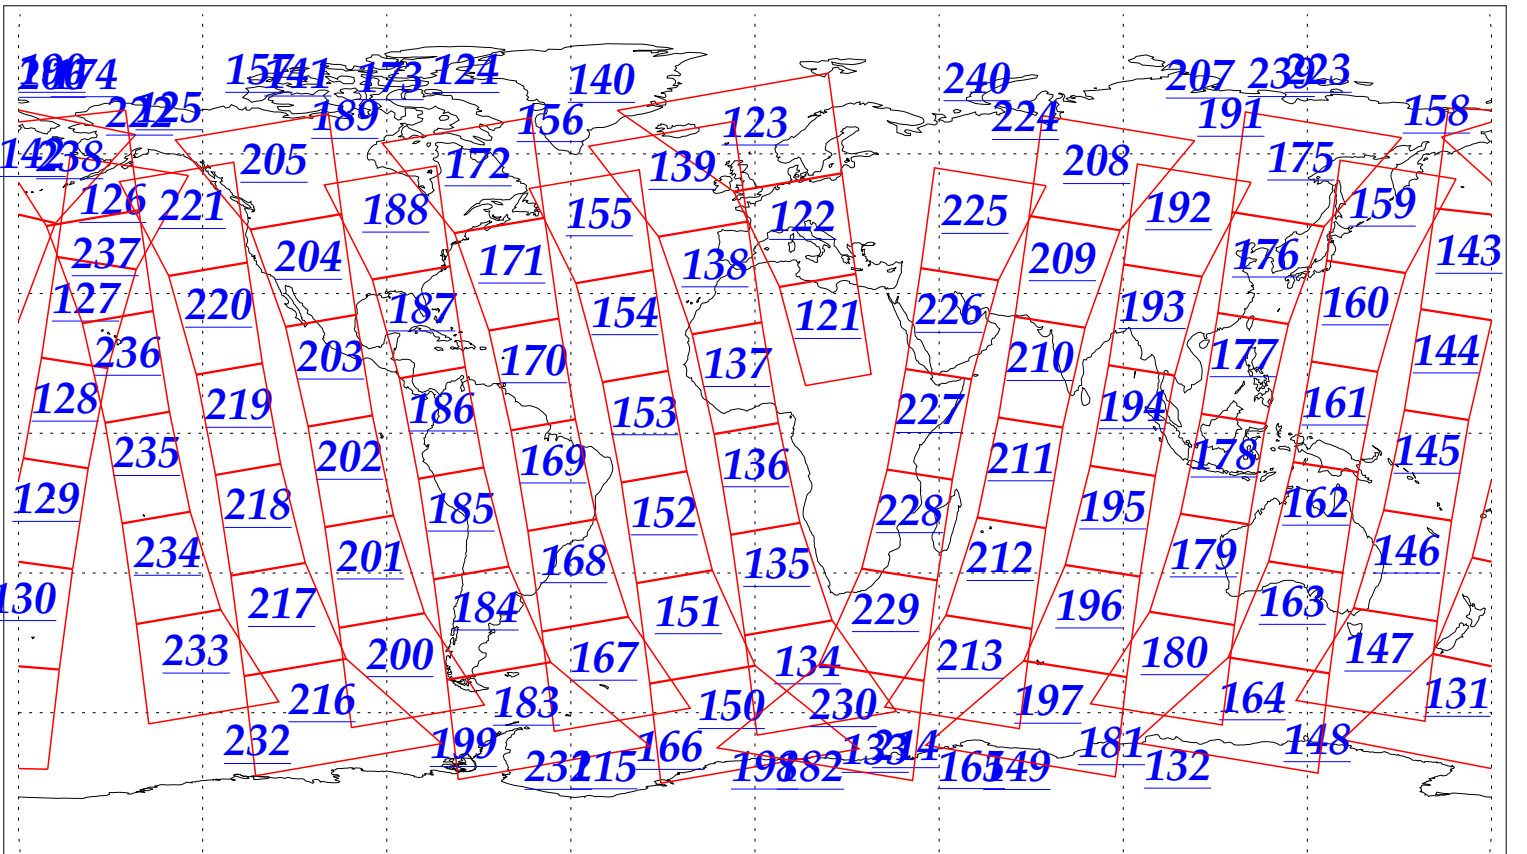

L1B Availability  
AMSU Granules: 240  
HSB Granules: 240  
AIRS Granules: 240

19 Sep 2002  
DoY 262  
Aqua Day 138  
Granules: 1 to 120

Granules: 121 to 240

Legend: AMSU Available, HSB Available, AIRS Available

L1B Availability  
AMSU Granules: 240  
HSB Granules: 240  
AIRS Granules: 240

19 Sep 2002  
DoY 262  
Aqua Day 138

Ascending Granules

Descending Granules

Legend: AMSU Available, HSB Available, AIRS Available

L1B Availability  
 AMSU Granules: 240  
 HSB Granules: 240  
 AIRS Granules: 240

19 Sep 2002  
 DoY 262  
 Aqua Day 138

Northern Hemisphere Granules

Southern Hemisphere Granules

Legend: AMSU Available, HSB Available, AIRS Available