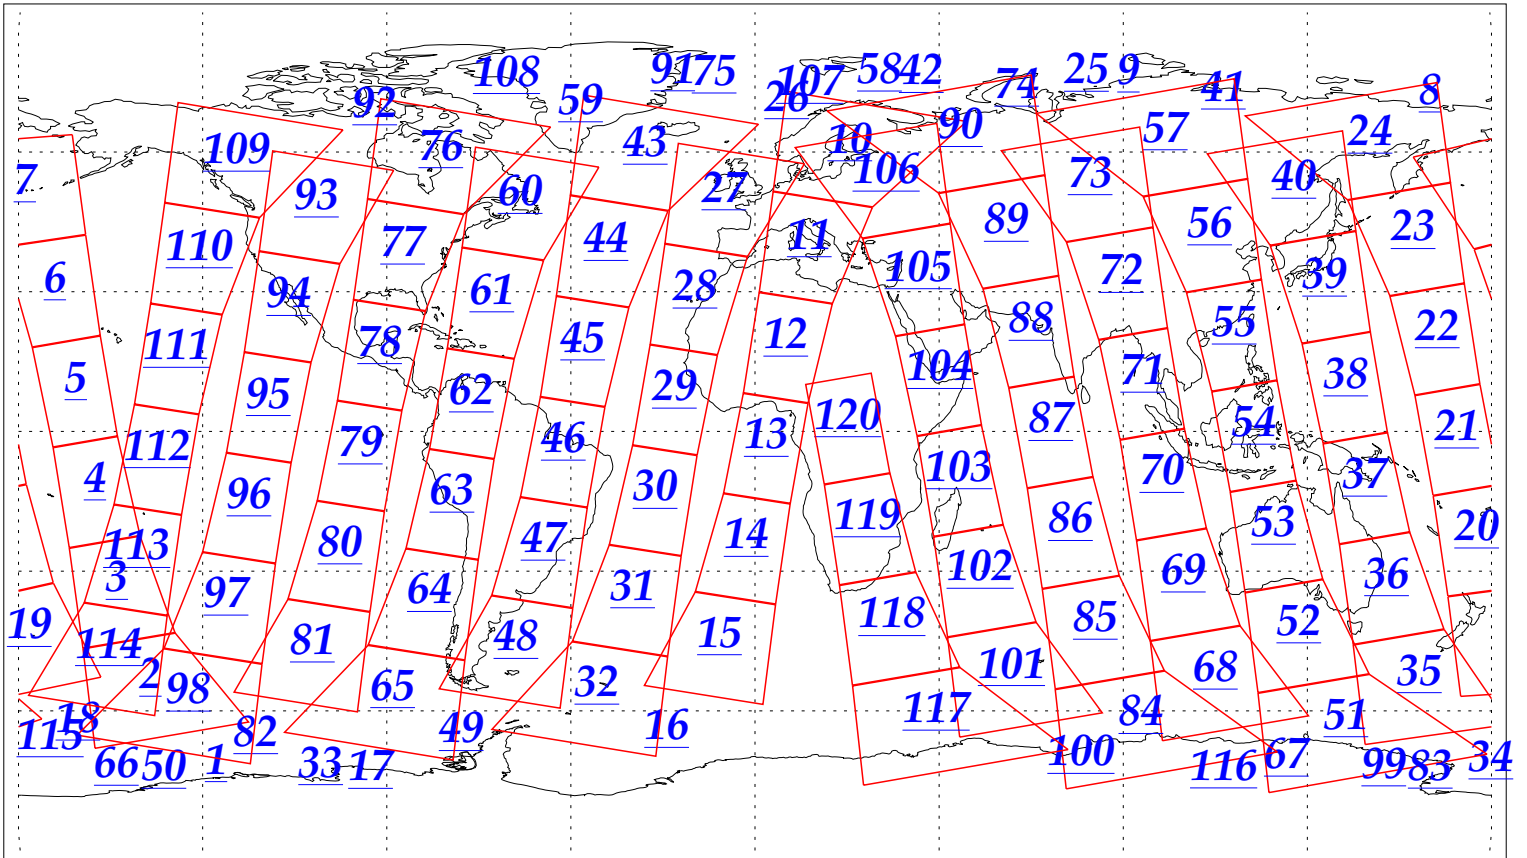

L1B Availability  
AMSU Granules: 240  
HSB Granules: 240  
AIRS Granules: 240

19 Sep 2002  
DoY 262  
Aqua Day 138  
Granules: 1 to 120

Granules: 121 to 240

Legend: AMSU Available, HSB Available, AIRS Available

L1B Availability  
AMSU Granules: 240  
HSB Granules: 240  
AIRS Granules: 240

19 Sep 2002  
DoY 262  
Aqua Day 138

Ascending Granules

Descending Granules

Legend: AMSU Available, HSB Available, AIRS Available

L1B Availability  
 AMSU Granules: 240  
 HSB Granules: 240  
 AIRS Granules: 240

19 Sep 2002  
 DoY 262  
 Aqua Day 138

Northern Hemisphere Granules

Southern Hemisphere Granules

Legend: AMSU Available, HSB Available, AIRS Available