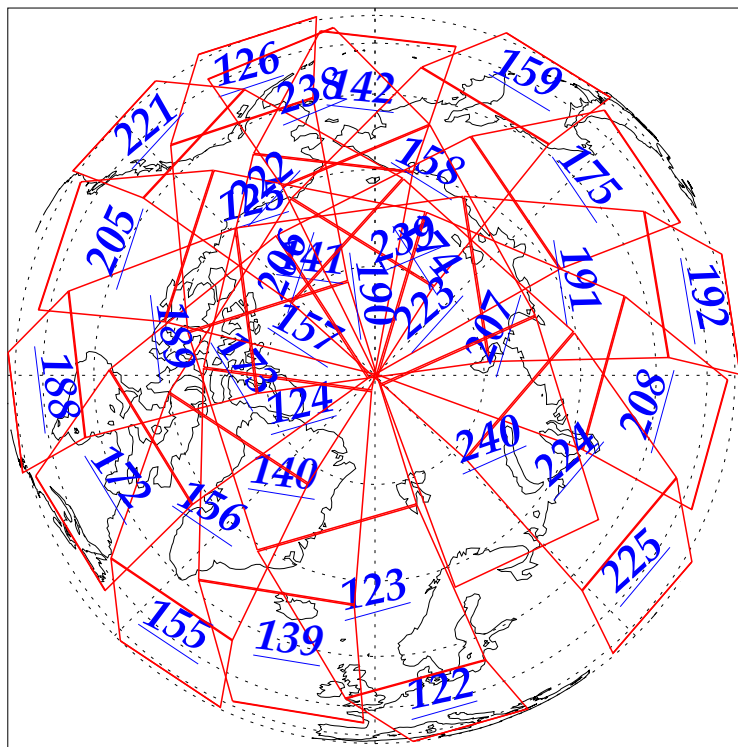

L1B Availability  
AMSU Granules: 240  
HSB Granules: 240  
AIRS Granules: 240

19 Sep 2002  
DoY 262  
Aqua Day 138  
Granules: 1 to 120

Granules: 121 to 240

Legend: AMSU Available, HSB Available, AIRS Available

L1B Availability  
AMSU Granules: 240  
HSB Granules: 240  
AIRS Granules: 240

19 Sep 2002  
DoY 262  
Aqua Day 138

Ascending Granules

Descending Granules

Legend: AMSU Available, HSB Available, AIRS Available

L1B Availability  
 AMSU Granules: 240  
 HSB Granules: 240  
 AIRS Granules: 240

19 Sep 2002  
 DoY 262  
 Aqua Day 138

Northern Hemisphere Granules

Southern Hemisphere Granules

Legend: AMSU Available, HSB Available, AIRS Available