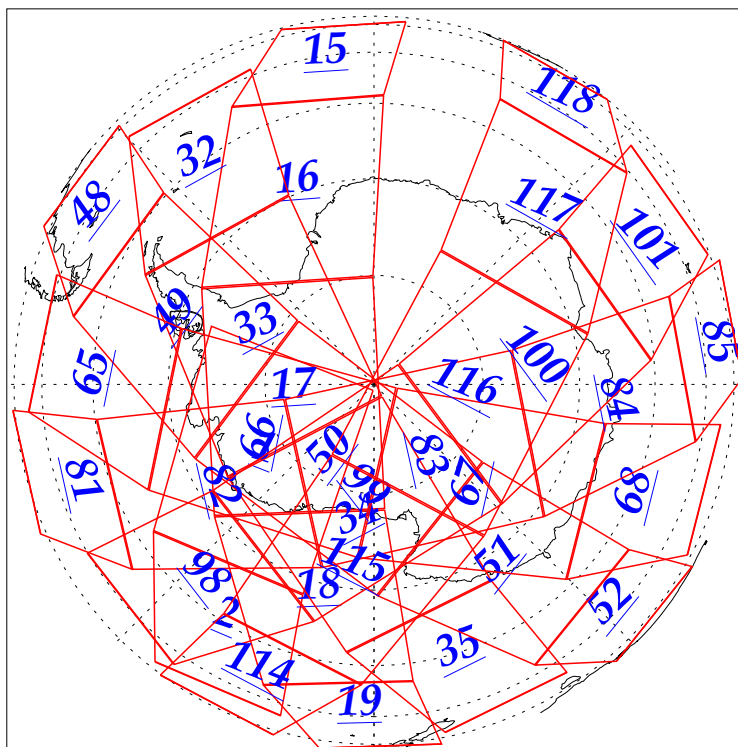

L1B Availability  
AMSU Granules: 240  
HSB Granules: 240  
AIRS Granules: 240

19 Sep 2002  
DoY 262  
Aqua Day 138  
Granules: 1 to 120

Granules: 121 to 240

Legend: AMSU Available, HSB Available, AIRS Available

L1B Availability  
AMSU Granules: 240  
HSB Granules: 240  
AIRS Granules: 240

19 Sep 2002  
DoY 262  
Aqua Day 138

Ascending Granules

Descending Granules

Legend: AMSU Available, HSB Available, AIRS Available

L1B Availability  
 AMSU Granules: 240  
 HSB Granules: 240  
 AIRS Granules: 240

19 Sep 2002  
 DoY 262  
 Aqua Day 138

Northern Hemisphere Granules

Southern Hemisphere Granules

Legend: AMSU Available, HSB Available, AIRS Available