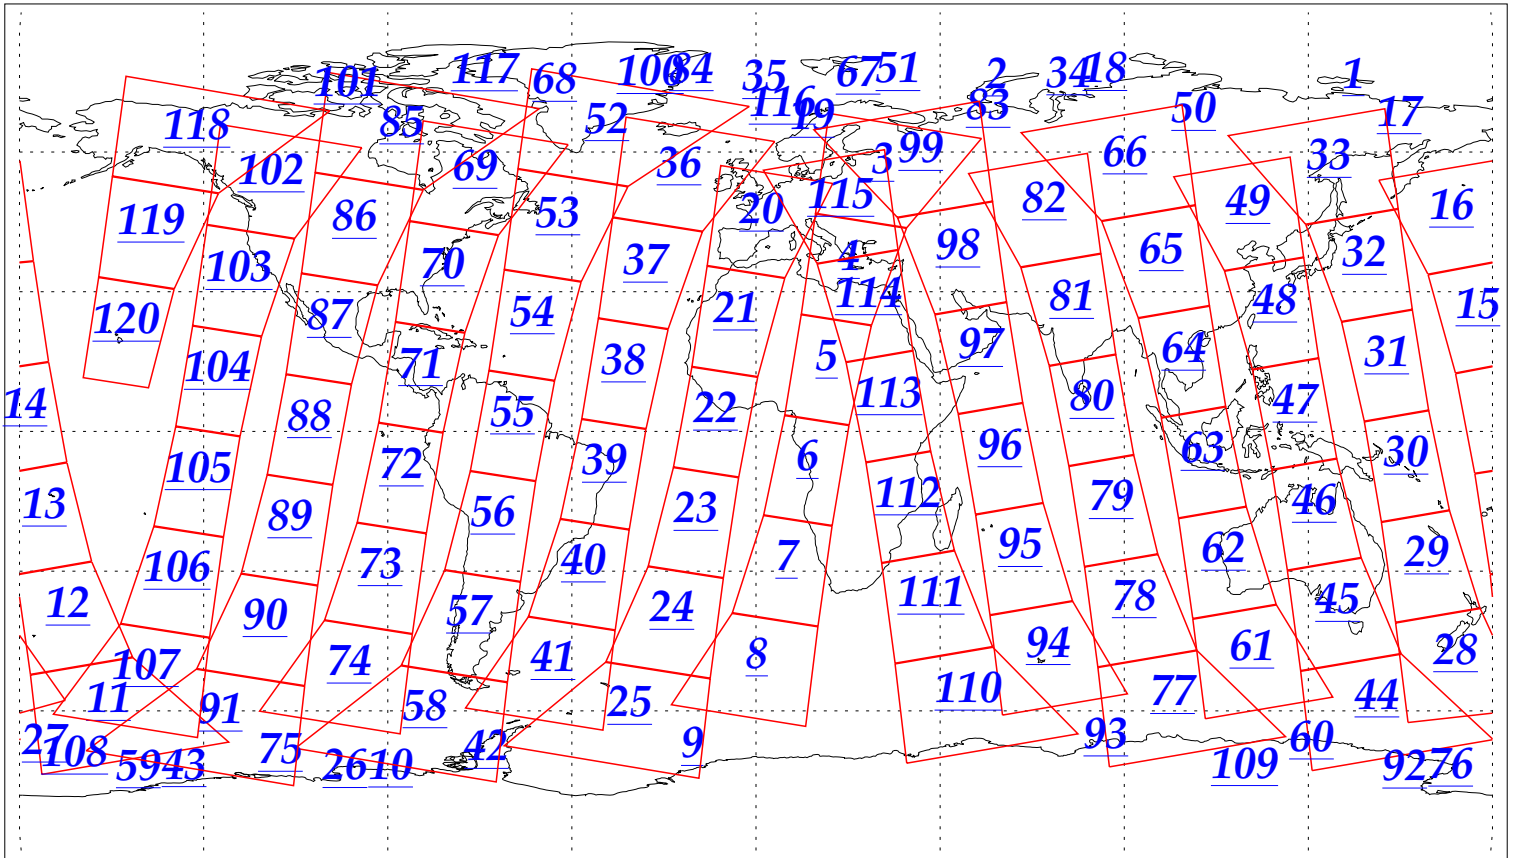

L1B Availability
AMSU Granules: 240
HSB Granules: 240
AIRS Granules: 240

18 Sep 2002
DoY 261
Aqua Day 137
Granules: 1 to 120

Granules: 121 to 240

Legend: AMSU Available, HSB Available, AIRS Available

L1B Availability
 AMSU Granules: 240
 HSB Granules: 240
 AIRS Granules: 240

18 Sep 2002
 DoY 261
 Aqua Day 137

Ascending Granules

Descending Granules

Legend: AMSU Available, HSB Available, AIRS Available

L1B Availability
AMSU Granules: 240
HSB Granules: 240
AIRS Granules: 240

18 Sep 2002
DoY 261
Aqua Day 137

Northern Hemisphere Granules

Southern Hemisphere Granules

Legend: AMSU Available, HSB Available, AIRS Available