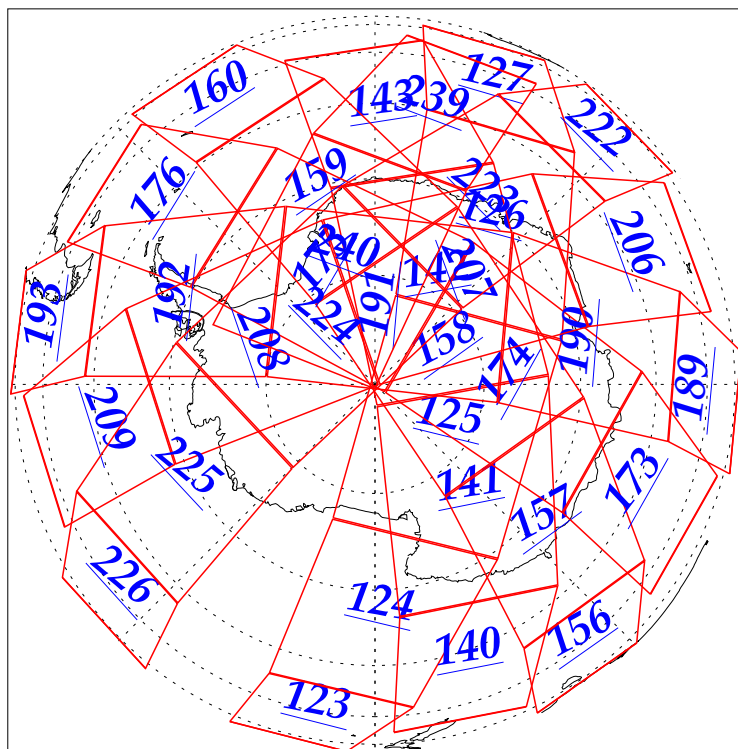

L1B Availability
AMSU Granules: 240
HSB Granules: 240
AIRS Granules: 240

18 Sep 2002
DoY 261
Aqua Day 137
Granules: 1 to 120

Granules: 121 to 240

Legend: AMSU Available, HSB Available, AIRS Available

L1B Availability
 AMSU Granules: 240
 HSB Granules: 240
 AIRS Granules: 240

18 Sep 2002
 DoY 261
 Aqua Day 137

Ascending Granules

Descending Granules

Legend: AMSU Available, HSB Available, AIRS Available

L1B Availability
AMSU Granules: 240
HSB Granules: 240
AIRS Granules: 240

18 Sep 2002
DoY 261
Aqua Day 137

Northern Hemisphere Granules

Southern Hemisphere Granules

Legend: AMSU Available, HSB Available, AIRS Available