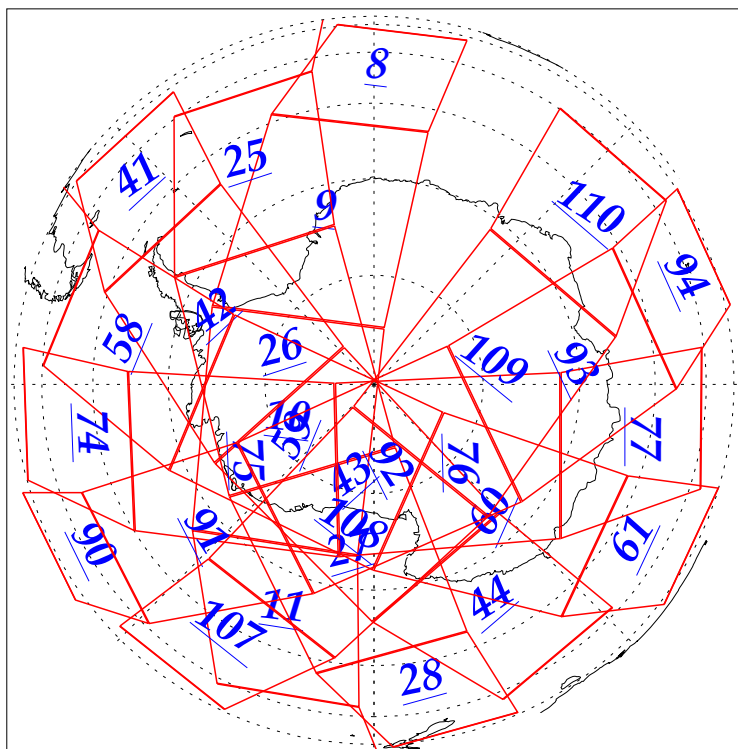

L1B Availability
AMSU Granules: 240
HSB Granules: 240
AIRS Granules: 240

18 Sep 2002
DoY 261
Aqua Day 137
Granules: 1 to 120

Granules: 121 to 240

Legend: AMSU Available, HSB Available, AIRS Available

L1B Availability
 AMSU Granules: 240
 HSB Granules: 240
 AIRS Granules: 240

18 Sep 2002
 DoY 261
 Aqua Day 137

Ascending Granules

Descending Granules

Legend: AMSU Available, HSB Available, AIRS Available

L1B Availability
AMSU Granules: 240
HSB Granules: 240
AIRS Granules: 240

18 Sep 2002
DoY 261
Aqua Day 137

Northern Hemisphere Granules

Southern Hemisphere Granules

Legend: AMSU Available, HSB Available, AIRS Available