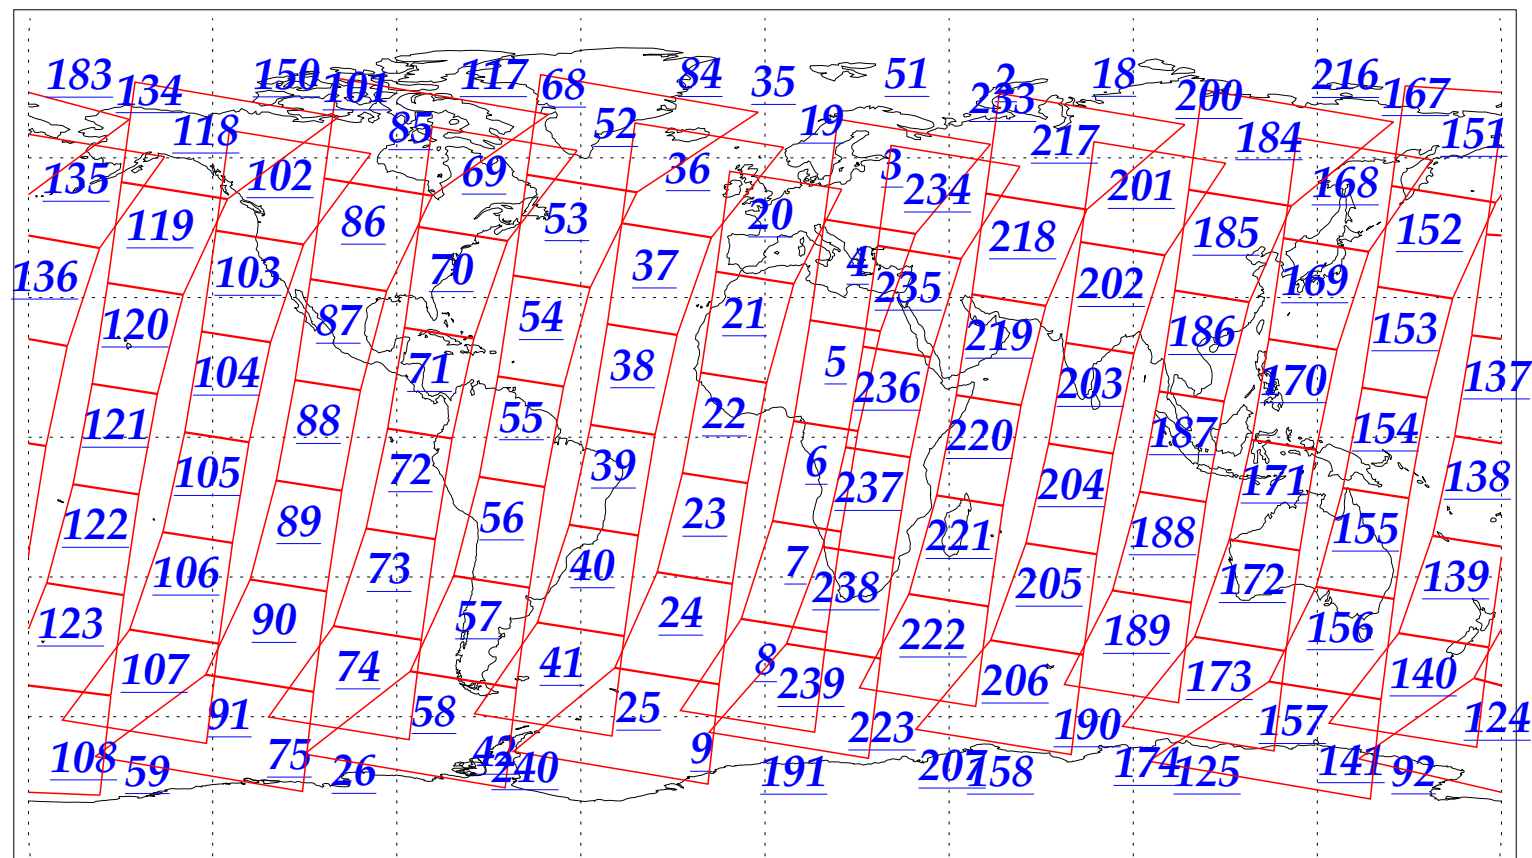

L1B Availability
AMSU Granules: 240
HSB Granules: 240
AIRS Granules: 240

18 Sep 2002
DoY 261
Aqua Day 137
Granules: 1 to 120

Granules: 121 to 240

Legend: AMSU Available, HSB Available, AIRS Available

L1B Availability
 AMSU Granules: 240
 HSB Granules: 240
 AIRS Granules: 240

18 Sep 2002
 DoY 261
 Aqua Day 137

Ascending Granules

Descending Granules

Legend: AMSU Available, HSB Available, AIRS Available

L1B Availability
AMSU Granules: 240
HSB Granules: 240
AIRS Granules: 240

18 Sep 2002
DoY 261
Aqua Day 137

Northern Hemisphere Granules

Southern Hemisphere Granules

Legend: AMSU Available, HSB Available, AIRS Available