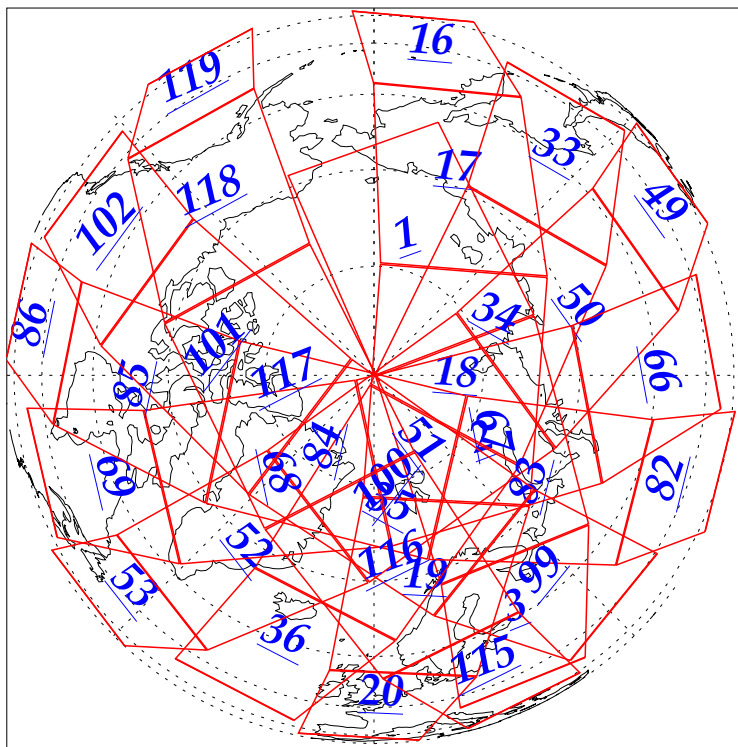

L1B Availability
AMSU Granules: 240
HSB Granules: 240
AIRS Granules: 240

18 Sep 2002
DoY 261
Aqua Day 137
Granules: 1 to 120

Granules: 121 to 240

Legend: AMSU Available, HSB Available, AIRS Available

L1B Availability
 AMSU Granules: 240
 HSB Granules: 240
 AIRS Granules: 240

18 Sep 2002
 DoY 261
 Aqua Day 137

Ascending Granules

Descending Granules

Legend: AMSU Available, HSB Available, AIRS Available

L1B Availability
AMSU Granules: 240
HSB Granules: 240
AIRS Granules: 240

18 Sep 2002
DoY 261
Aqua Day 137

Northern Hemisphere Granules

Southern Hemisphere Granules

Legend: AMSU Available, HSB Available, AIRS Available