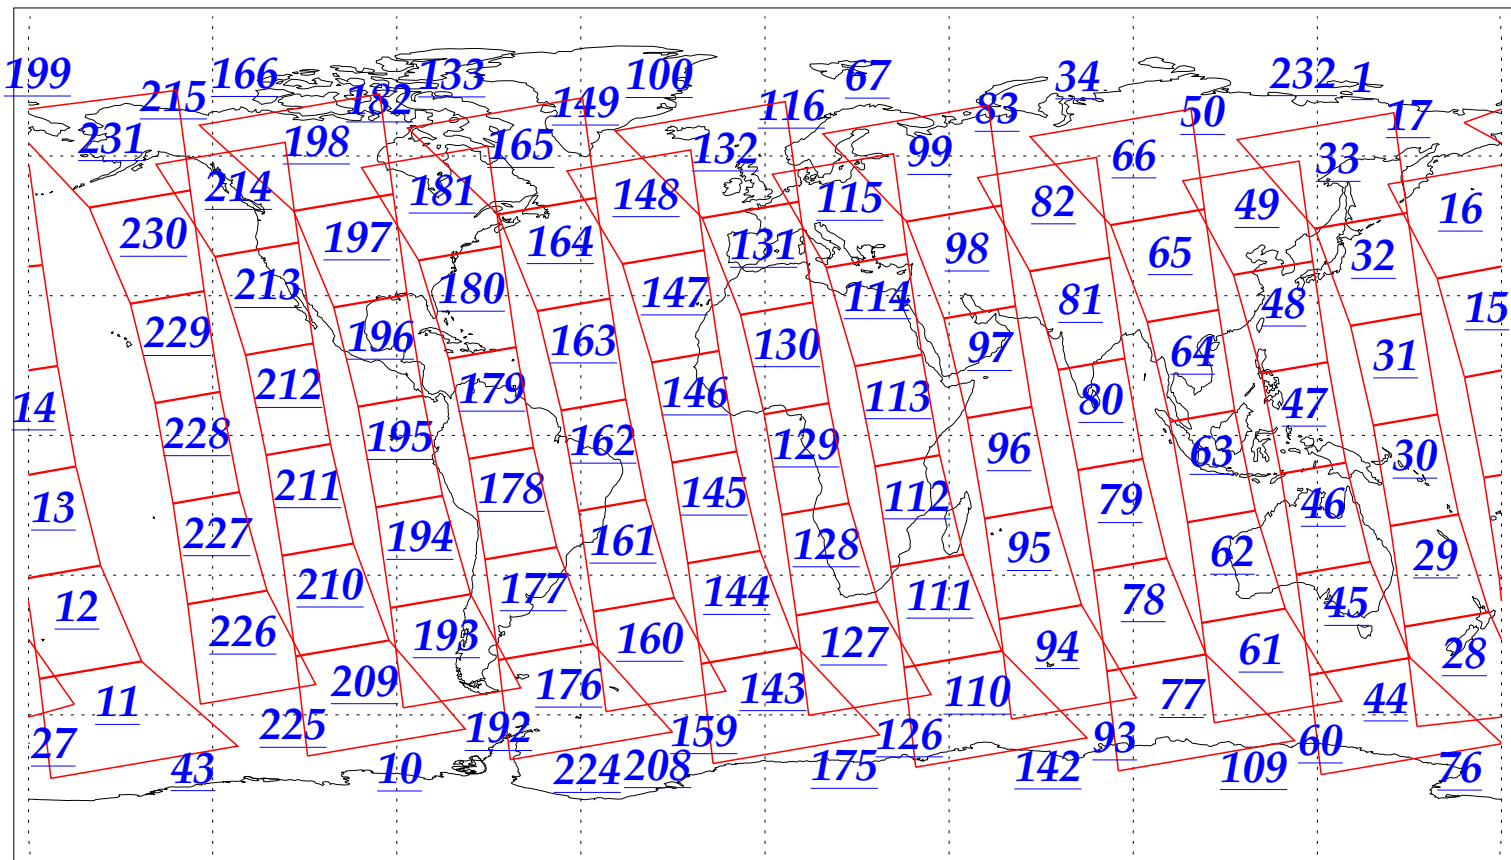

L1B Availability
AMSU Granules: 240
HSB Granules: 240
AIRS Granules: 240

18 Sep 2002
DoY 261
Aqua Day 137
Granules: 1 to 120

Granules: 121 to 240

Legend: AMSU Available, HSB Available, AIRS Available

L1B Availability
 AMSU Granules: 240
 HSB Granules: 240
 AIRS Granules: 240

18 Sep 2002
 DoY 261
 Aqua Day 137

Ascending Granules

Descending Granules

Legend: AMSU Available, HSB Available, AIRS Available

L1B Availability
AMSU Granules: 240
HSB Granules: 240
AIRS Granules: 240

18 Sep 2002
DoY 261
Aqua Day 137

Northern Hemisphere Granules

Southern Hemisphere Granules

Legend: AMSU Available, HSB Available, AIRS Available