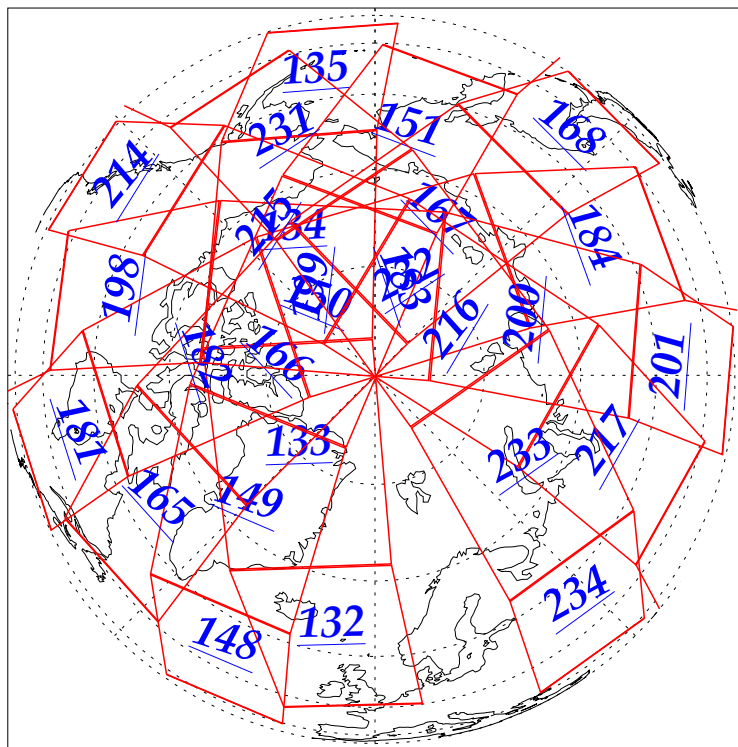

L1B Availability
AMSU Granules: 240
HSB Granules: 240
AIRS Granules: 240

18 Sep 2002
DoY 261
Aqua Day 137
Granules: 1 to 120

Granules: 121 to 240

Legend: AMSU Available, HSB Available, AIRS Available

L1B Availability
 AMSU Granules: 240
 HSB Granules: 240
 AIRS Granules: 240

18 Sep 2002
 DoY 261
 Aqua Day 137

Ascending Granules

Descending Granules

Legend: AMSU Available, HSB Available, AIRS Available

L1B Availability
AMSU Granules: 240
HSB Granules: 240
AIRS Granules: 240

18 Sep 2002
DoY 261
Aqua Day 137

Northern Hemisphere Granules

Southern Hemisphere Granules

Legend: AMSU Available, HSB Available, AIRS Available