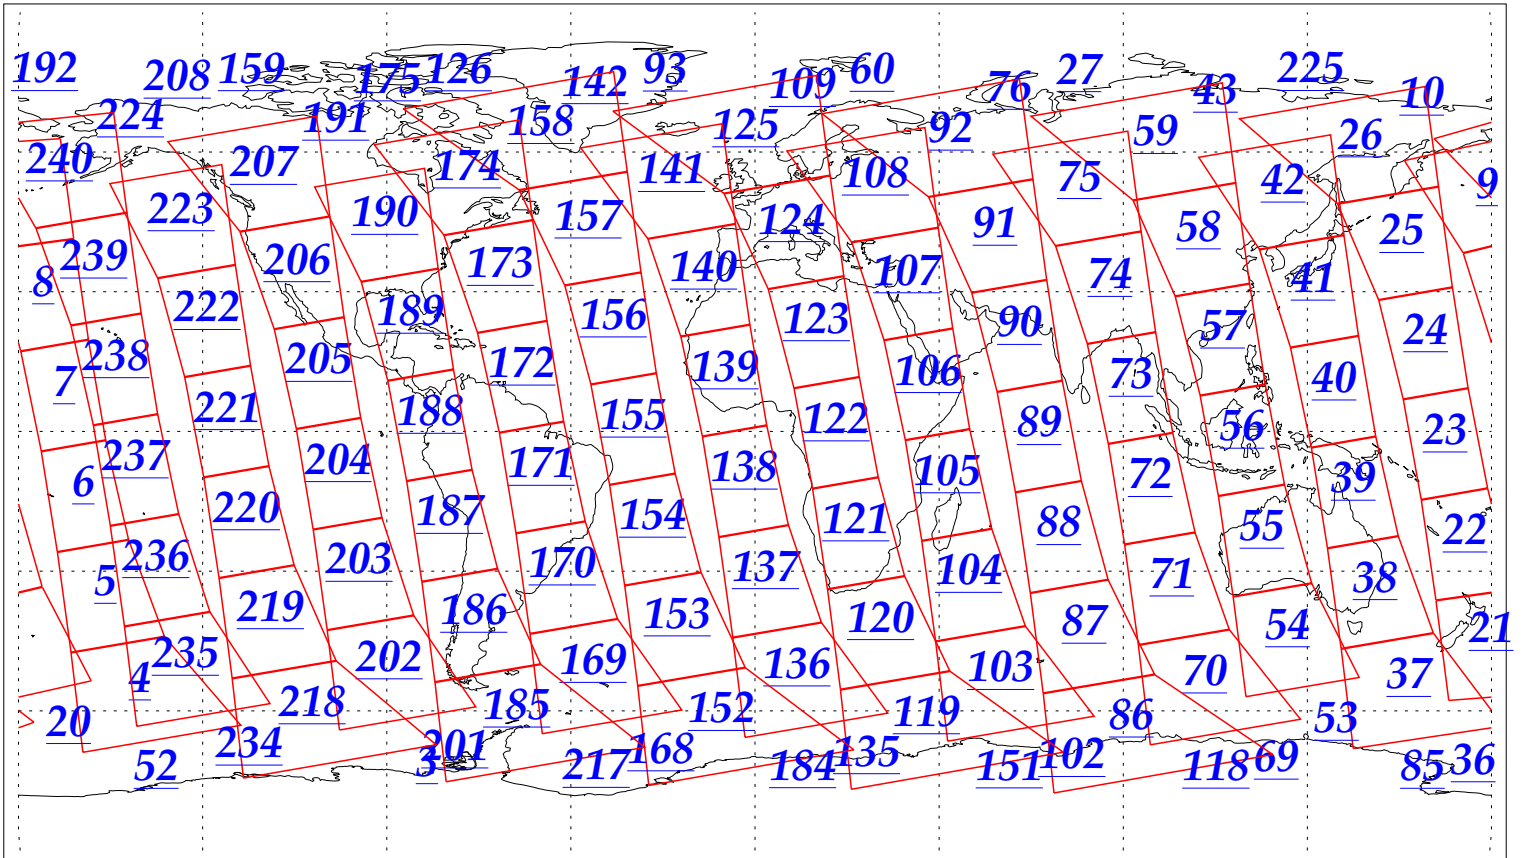

L1B Availability
AMSU Granules: 240
HSB Granules: 240
AIRS Granules: 240

17 Sep 2002
DoY 260
Aqua Day 136
Granules: 1 to 120

Granules: 121 to 240

Legend: AMSU Available, HSB Available, AIRS Available

L1B Availability
AMSU Granules: 240
HSB Granules: 240
AIRS Granules: 240

17 Sep 2002
DoY 260
Aqua Day 136

Ascending Granules

Descending Granules

Legend: AMSU Available, HSB Available, AIRS Available

L1B Availability
 AMSU Granules: 240
 HSB Granules: 240
 AIRS Granules: 240

17 Sep 2002
 DoY 260
 Aqua Day 136

Northern Hemisphere Granules

Southern Hemisphere Granules

Legend: AMSU Available, HSB Available, AIRS Available