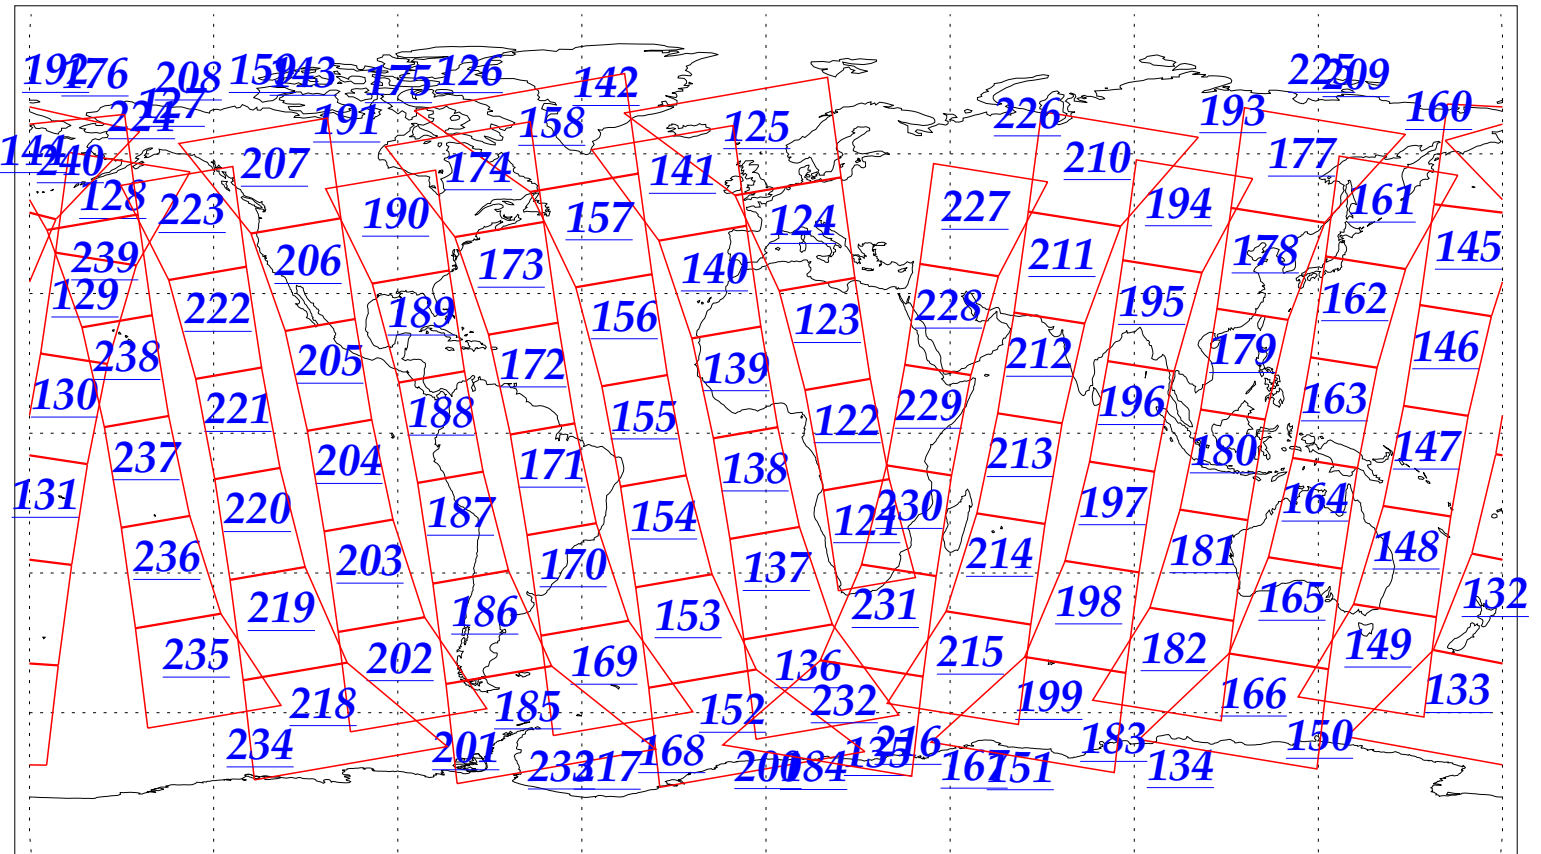

L1B Availability
AMSU Granules: 240
HSB Granules: 240
AIRS Granules: 240

17 Sep 2002
DoY 260
Aqua Day 136
Granules: 1 to 120

Granules: 121 to 240

Legend: AMSU Available, HSB Available, AIRS Available

L1B Availability
AMSU Granules: 240
HSB Granules: 240
AIRS Granules: 240

17 Sep 2002
DoY 260
Aqua Day 136

Ascending Granules

Descending Granules

Legend: AMSU Available, HSB Available, AIRS Available

L1B Availability
 AMSU Granules: 240
 HSB Granules: 240
 AIRS Granules: 240

17 Sep 2002
 DoY 260
 Aqua Day 136

Northern Hemisphere Granules

Southern Hemisphere Granules

Legend: AMSU Available, HSB Available, AIRS Available