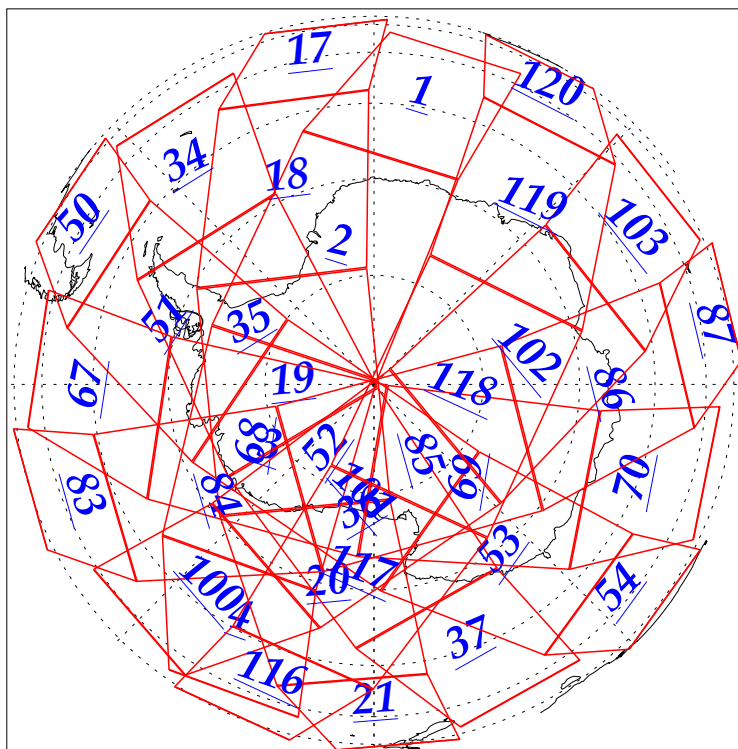

L1B Availability
AMSU Granules: 240
HSB Granules: 240
AIRS Granules: 240

17 Sep 2002
DoY 260
Aqua Day 136
Granules: 1 to 120

Granules: 121 to 240

Legend: AMSU Available, HSB Available, AIRS Available

L1B Availability
AMSU Granules: 240
HSB Granules: 240
AIRS Granules: 240

17 Sep 2002
DoY 260
Aqua Day 136

Ascending Granules

Descending Granules

Legend: AMSU Available, HSB Available, AIRS Available

L1B Availability
 AMSU Granules: 240
 HSB Granules: 240
 AIRS Granules: 240

17 Sep 2002
 DoY 260
 Aqua Day 136

Northern Hemisphere Granules

Southern Hemisphere Granules

Legend: AMSU Available, HSB Available, AIRS Available