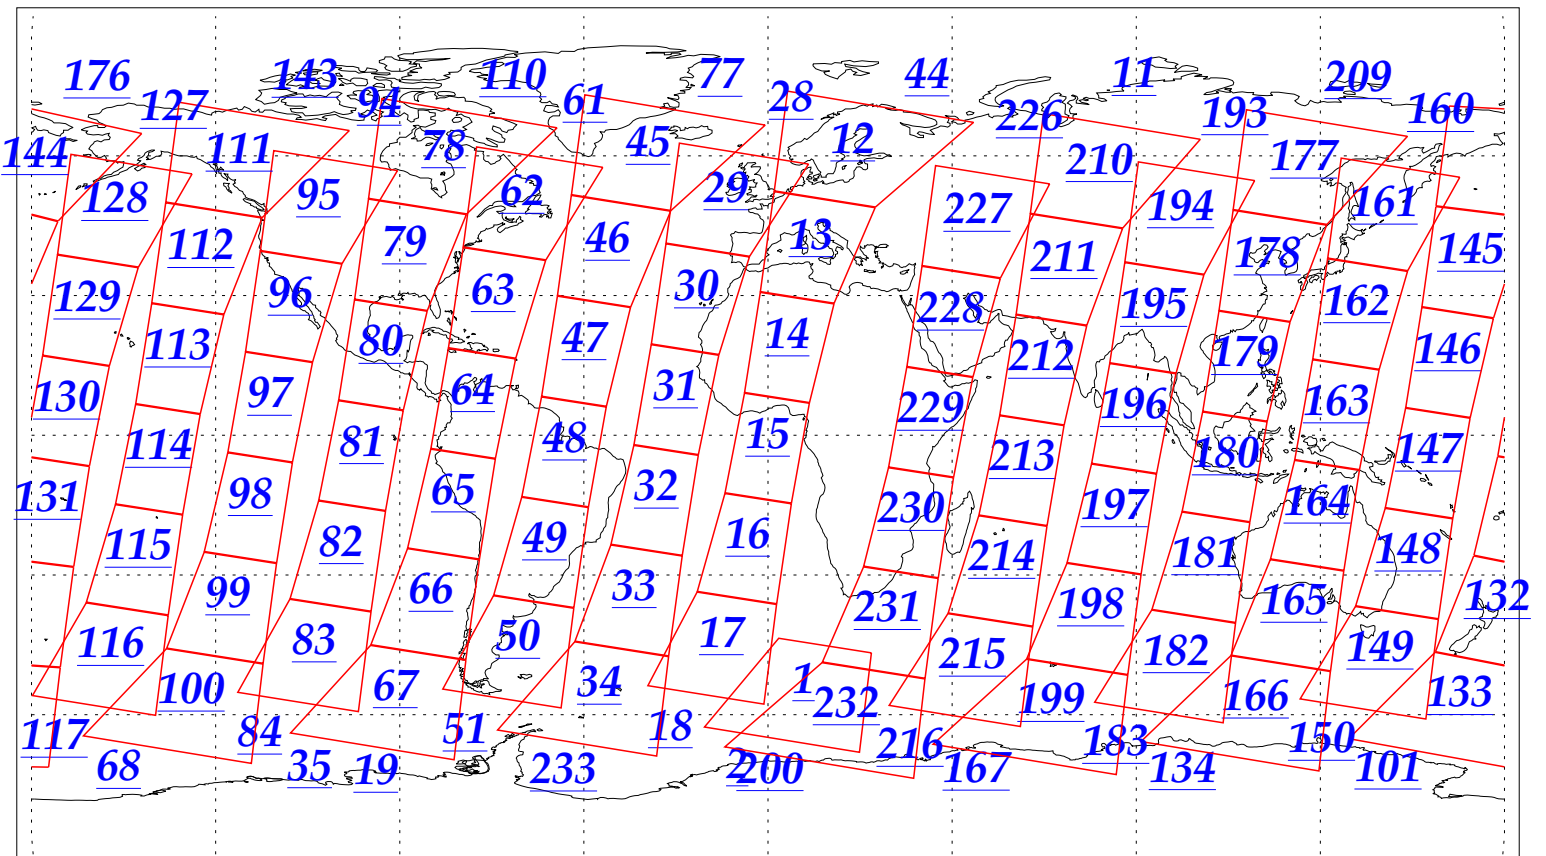

L1B Availability
AMSU Granules: 240
HSB Granules: 240
AIRS Granules: 240

17 Sep 2002
DoY 260
Aqua Day 136
Granules: 1 to 120

Granules: 121 to 240

Legend: AMSU Available, HSB Available, AIRS Available

L1B Availability
AMSU Granules: 240
HSB Granules: 240
AIRS Granules: 240

17 Sep 2002
DoY 260
Aqua Day 136

Ascending Granules

Descending Granules

Legend: AMSU Available, HSB Available, AIRS Available

L1B Availability
 AMSU Granules: 240
 HSB Granules: 240
 AIRS Granules: 240

17 Sep 2002
 DoY 260
 Aqua Day 136

Northern Hemisphere Granules

Southern Hemisphere Granules

Legend: AMSU Available, HSB Available, AIRS Available