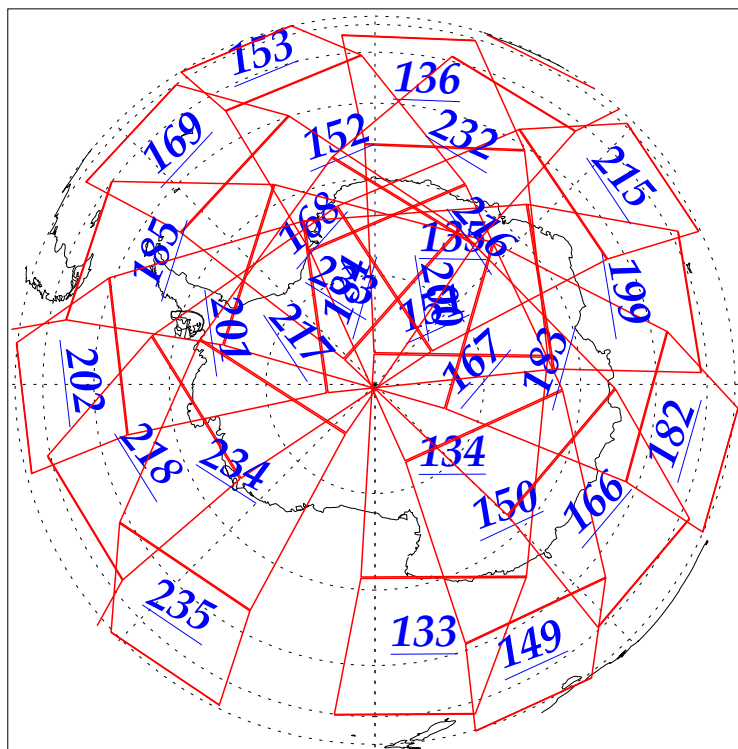

L1B Availability
AMSU Granules: 240
HSB Granules: 240
AIRS Granules: 240

17 Sep 2002
DoY 260
Aqua Day 136
Granules: 1 to 120

Granules: 121 to 240

Legend: AMSU Available, HSB Available, AIRS Available

L1B Availability
AMSU Granules: 240
HSB Granules: 240
AIRS Granules: 240

17 Sep 2002
DoY 260
Aqua Day 136

Ascending Granules

Descending Granules

Legend: AMSU Available, HSB Available, AIRS Available

L1B Availability
 AMSU Granules: 240
 HSB Granules: 240
 AIRS Granules: 240

17 Sep 2002
 DoY 260
 Aqua Day 136

Northern Hemisphere Granules

Southern Hemisphere Granules

Legend: AMSU Available, HSB Available, AIRS Available