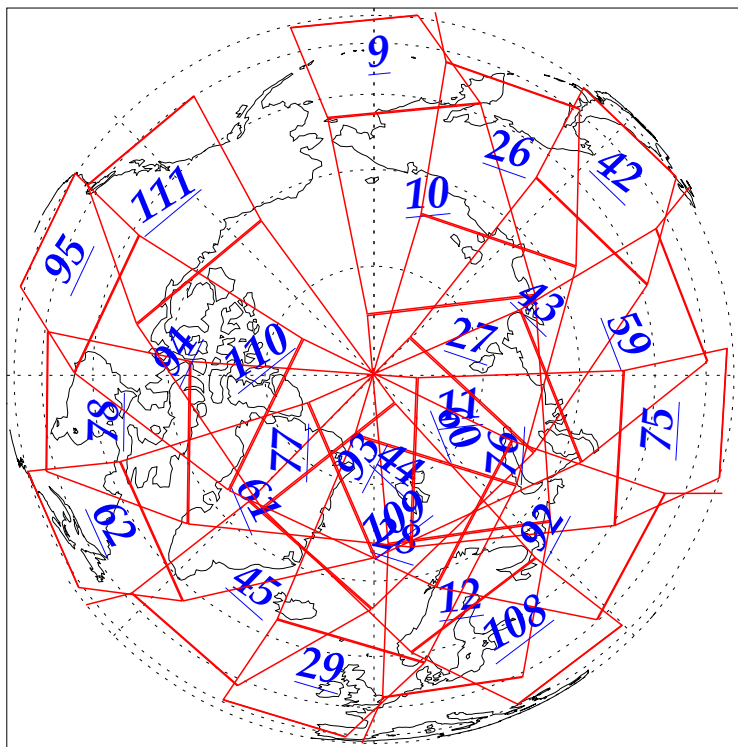

L1B Availability
AMSU Granules: 240
HSB Granules: 240
AIRS Granules: 240

17 Sep 2002
DoY 260
Aqua Day 136
Granules: 1 to 120

Granules: 121 to 240

Legend: AMSU Available, HSB Available, AIRS Available

L1B Availability
AMSU Granules: 240
HSB Granules: 240
AIRS Granules: 240

17 Sep 2002
DoY 260
Aqua Day 136

Ascending Granules

Descending Granules

Legend: AMSU Available, HSB Available, AIRS Available

L1B Availability
 AMSU Granules: 240
 HSB Granules: 240
 AIRS Granules: 240

17 Sep 2002
 DoY 260
 Aqua Day 136

Northern Hemisphere Granules

Southern Hemisphere Granules

Legend: AMSU Available, HSB Available, AIRS Available