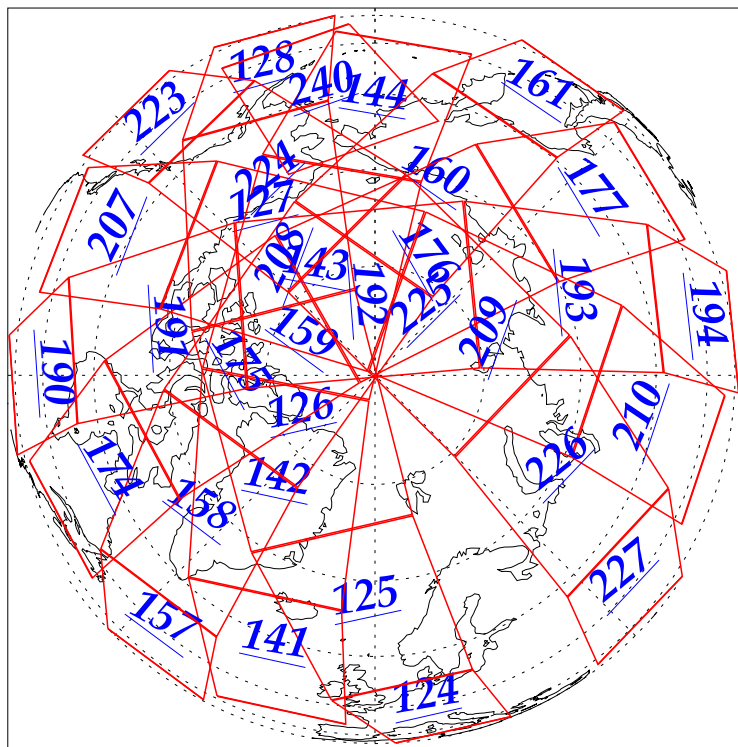

L1B Availability
AMSU Granules: 240
HSB Granules: 240
AIRS Granules: 240

17 Sep 2002
DoY 260
Aqua Day 136
Granules: 1 to 120

Granules: 121 to 240

Legend: AMSU Available, HSB Available, AIRS Available

L1B Availability
AMSU Granules: 240
HSB Granules: 240
AIRS Granules: 240

17 Sep 2002
DoY 260
Aqua Day 136

Ascending Granules

Descending Granules

Legend: AMSU Available, HSB Available, AIRS Available

L1B Availability
 AMSU Granules: 240
 HSB Granules: 240
 AIRS Granules: 240

17 Sep 2002
 DoY 260
 Aqua Day 136

Northern Hemisphere Granules

Southern Hemisphere Granules

Legend: AMSU Available, HSB Available, AIRS Available