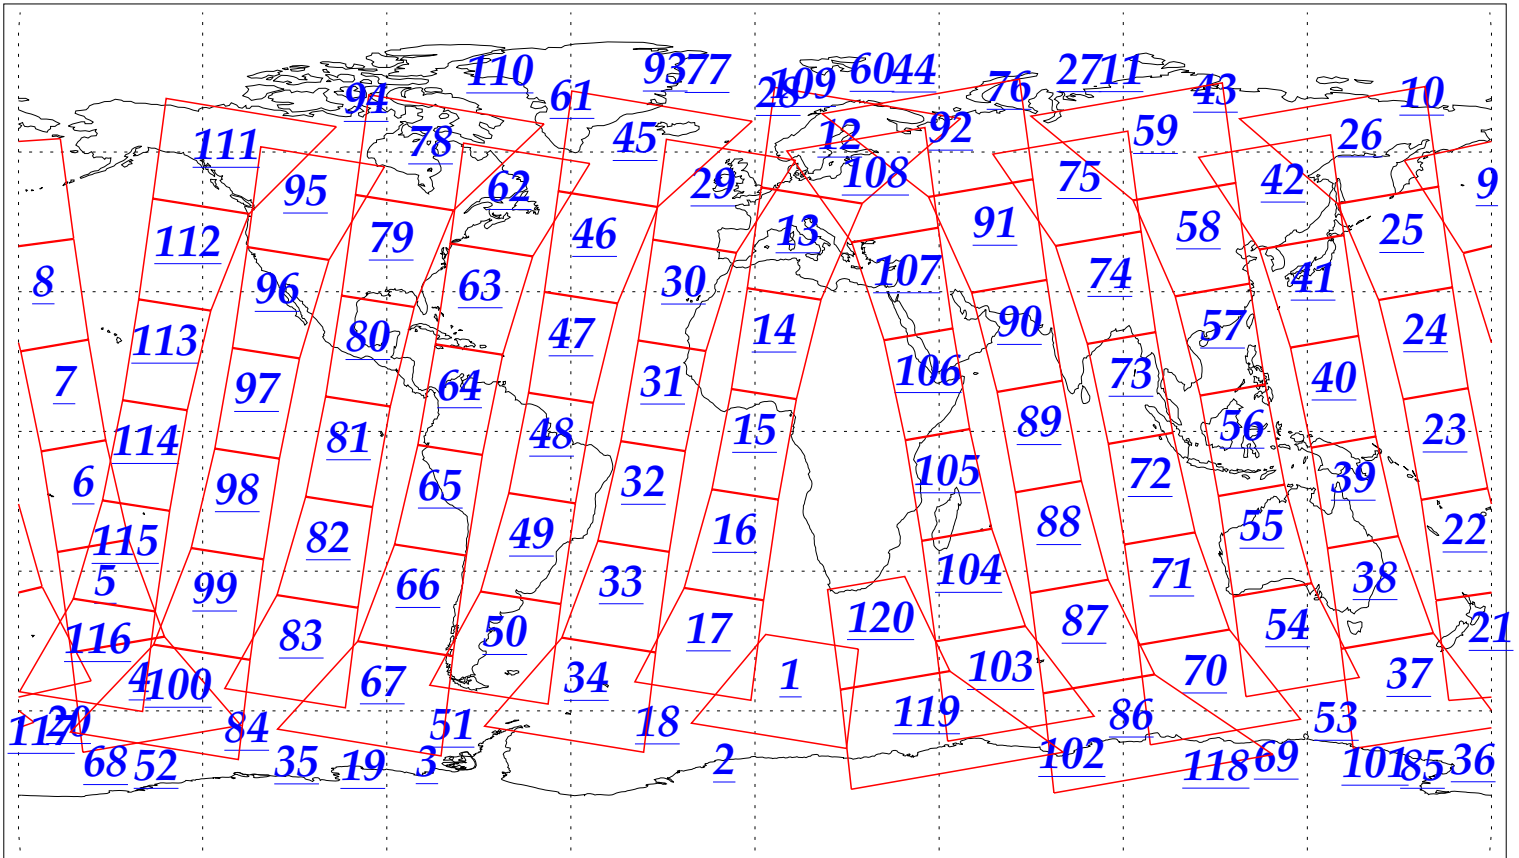

L1B Availability
AMSU Granules: 240
HSB Granules: 240
AIRS Granules: 240

17 Sep 2002
DoY 260
Aqua Day 136
Granules: 1 to 120

Granules: 121 to 240

Legend: AMSU Available, HSB Available, AIRS Available

L1B Availability
AMSU Granules: 240
HSB Granules: 240
AIRS Granules: 240

17 Sep 2002
DoY 260
Aqua Day 136

Ascending Granules

Descending Granules

Legend: AMSU Available, HSB Available, AIRS Available

L1B Availability
 AMSU Granules: 240
 HSB Granules: 240
 AIRS Granules: 240

17 Sep 2002
 DoY 260
 Aqua Day 136

Northern Hemisphere Granules

Southern Hemisphere Granules

Legend: AMSU Available, HSB Available, AIRS Available