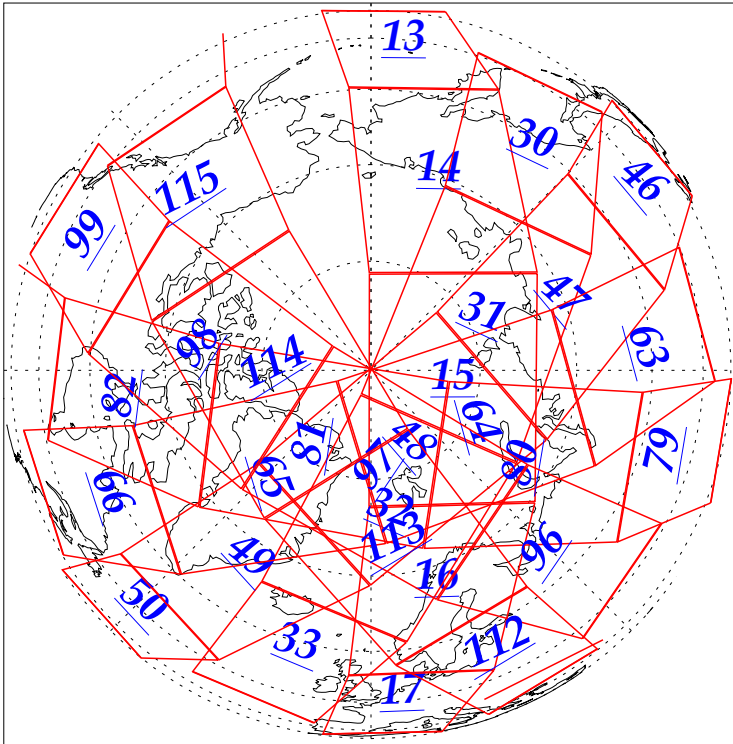

L1B Availability  
AMSU Granules: 240  
HSB Granules: 240  
AIRS Granules: 238

13 Sep 2002  
DoY 256  
Aqua Day 132  
Granules: 1 to 120

Granules: 121 to 240

Legend: AMSU Available, HSB Available, AIRS Available

L1B Availability  
AMSU Granules: 240  
HSB Granules: 240  
AIRS Granules: 238

13 Sep 2002  
DoY 256  
Aqua Day 132

Ascending Granules

Descending Granules

Legend: AMSU Available, HSB Available, AIRS Available

L1B Availability  
 AMSU Granules: 240  
 HSB Granules: 240  
 AIRS Granules: 238

13 Sep 2002  
 DoY 256  
 Aqua Day 132

Northern Hemisphere Granules

Southern Hemisphere Granules

Legend: AMSU Available, HSB Available, AIRS Available