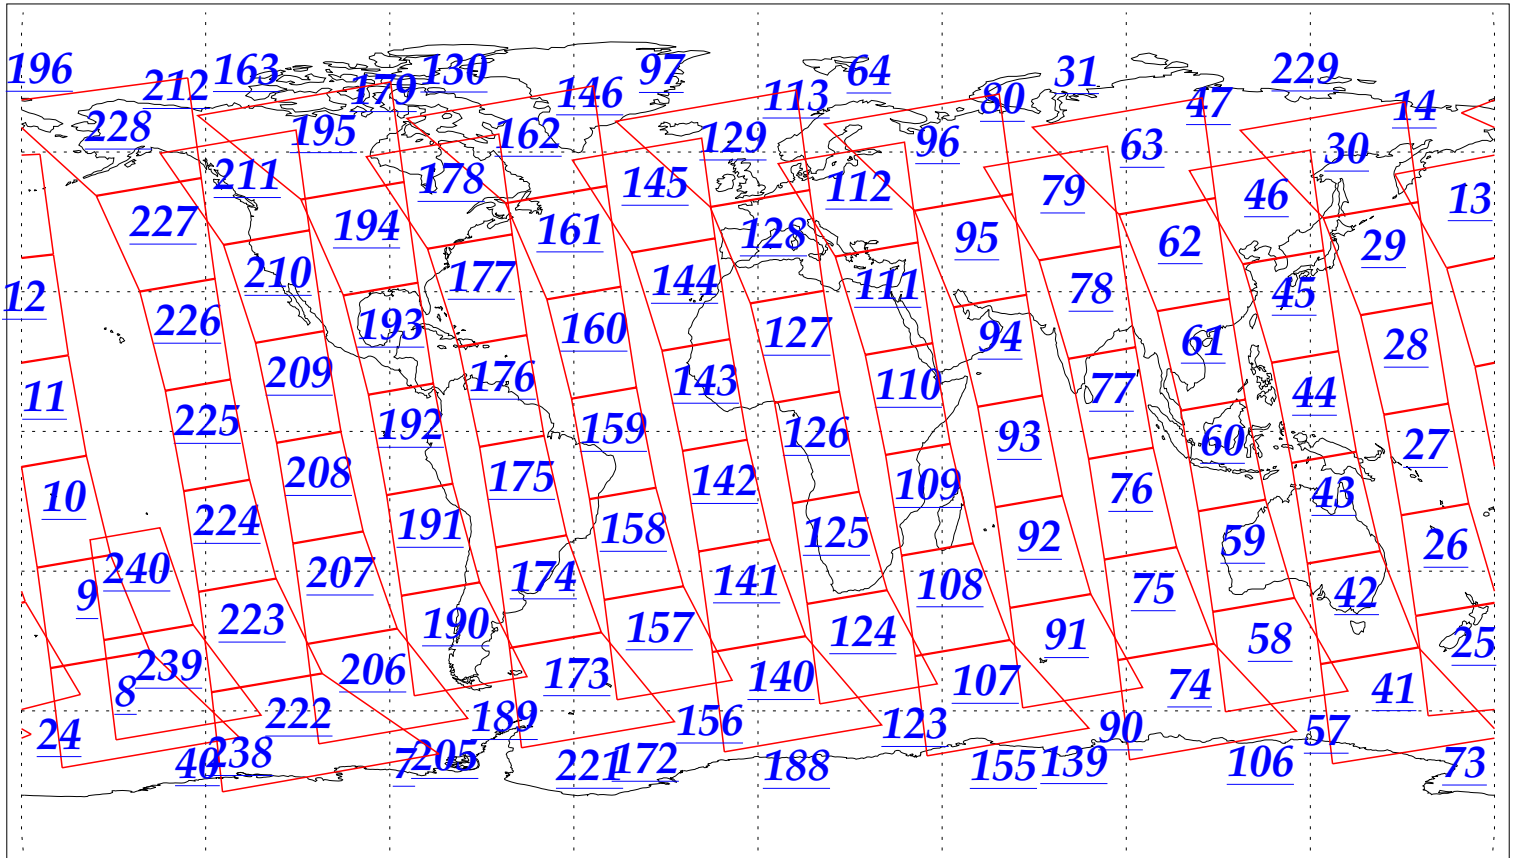

L1B Availability  
AMSU Granules: 240  
HSB Granules: 240  
AIRS Granules: 238

13 Sep 2002  
DoY 256  
Aqua Day 132  
Granules: 1 to 120

Granules: 121 to 240

Legend: AMSU Available, HSB Available, AIRS Available

L1B Availability  
AMSU Granules: 240  
HSB Granules: 240  
AIRS Granules: 238

13 Sep 2002  
DoY 256  
Aqua Day 132

Ascending Granules

Descending Granules

Legend: AMSU Available, HSB Available, AIRS Available

L1B Availability  
 AMSU Granules: 240  
 HSB Granules: 240  
 AIRS Granules: 238

13 Sep 2002  
 DoY 256  
 Aqua Day 132

Northern Hemisphere Granules

Southern Hemisphere Granules

Legend: AMSU Available, HSB Available, AIRS Available