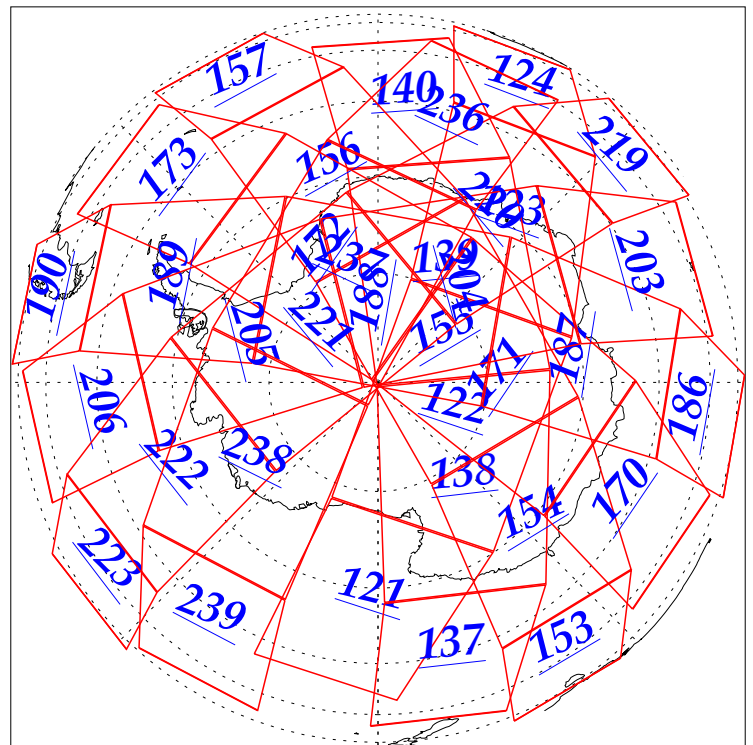

L1B Availability  
AMSU Granules: 240  
HSB Granules: 240  
AIRS Granules: 238

13 Sep 2002  
DoY 256  
Aqua Day 132  
Granules: 1 to 120

Granules: 121 to 240

Legend: AMSU Available, HSB Available, AIRS Available

L1B Availability  
AMSU Granules: 240  
HSB Granules: 240  
AIRS Granules: 238

13 Sep 2002  
DoY 256  
Aqua Day 132

Ascending Granules

Descending Granules

Legend: AMSU Available, HSB Available, AIRS Available

L1B Availability  
 AMSU Granules: 240  
 HSB Granules: 240  
 AIRS Granules: 238

13 Sep 2002  
 DoY 256  
 Aqua Day 132

Northern Hemisphere Granules

Southern Hemisphere Granules

Legend: AMSU Available, HSB Available, AIRS Available