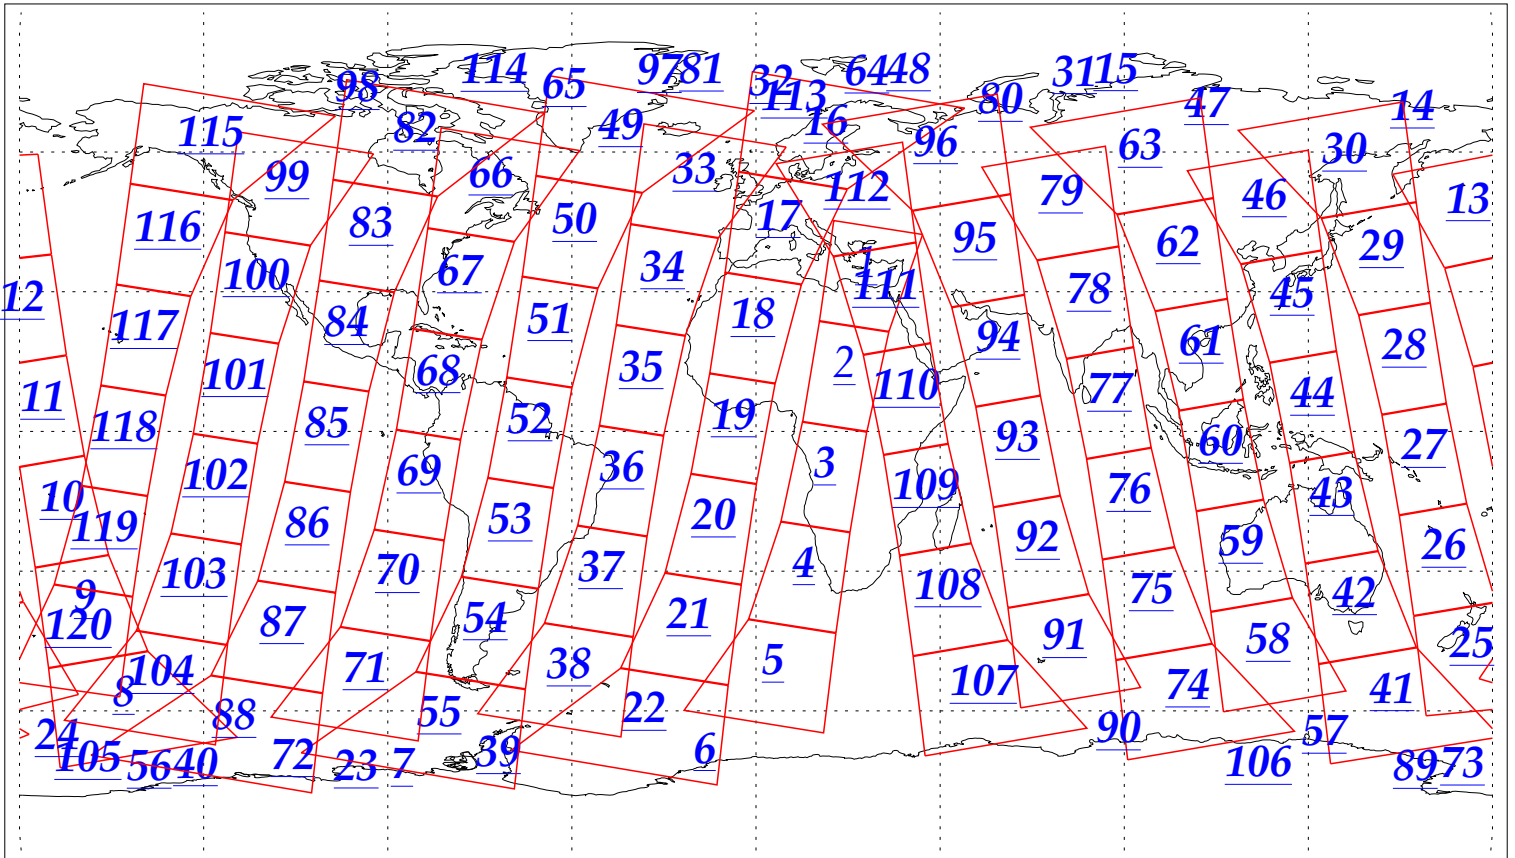

L1B Availability  
AMSU Granules: 240  
HSB Granules: 240  
AIRS Granules: 238

13 Sep 2002  
DoY 256  
Aqua Day 132  
Granules: 1 to 120

Granules: 121 to 240

Legend: AMSU Available, HSB Available, AIRS Available

L1B Availability  
AMSU Granules: 240  
HSB Granules: 240  
AIRS Granules: 238

13 Sep 2002  
DoY 256  
Aqua Day 132

Ascending Granules

Descending Granules

Legend: AMSU Available, HSB Available, AIRS Available

L1B Availability  
 AMSU Granules: 240  
 HSB Granules: 240  
 AIRS Granules: 238

13 Sep 2002  
 DoY 256  
 Aqua Day 132

Northern Hemisphere Granules

Southern Hemisphere Granules

Legend: AMSU Available, HSB Available, AIRS Available