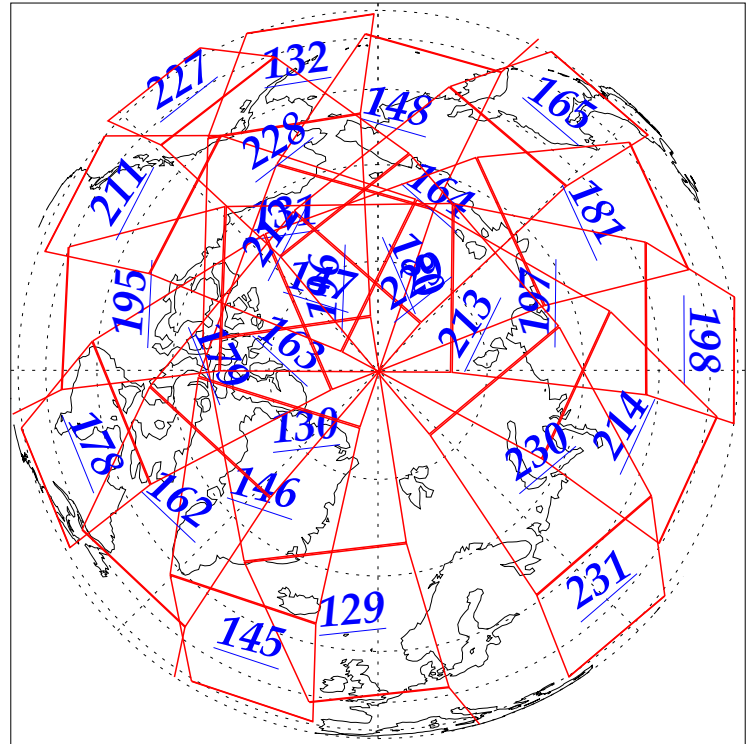

L1B Availability  
AMSU Granules: 240  
HSB Granules: 240  
AIRS Granules: 238

13 Sep 2002  
DoY 256  
Aqua Day 132

Ascending Granules

Descending Granules

Legend: AMSU Available, HSB Available, AIRS Available

L1B Availability  
 AMSU Granules: 240  
 HSB Granules: 240  
 AIRS Granules: 238

13 Sep 2002  
 DoY 256  
 Aqua Day 132

Northern Hemisphere Granules

Southern Hemisphere Granules

Legend: AMSU Available, HSB Available, AIRS Available