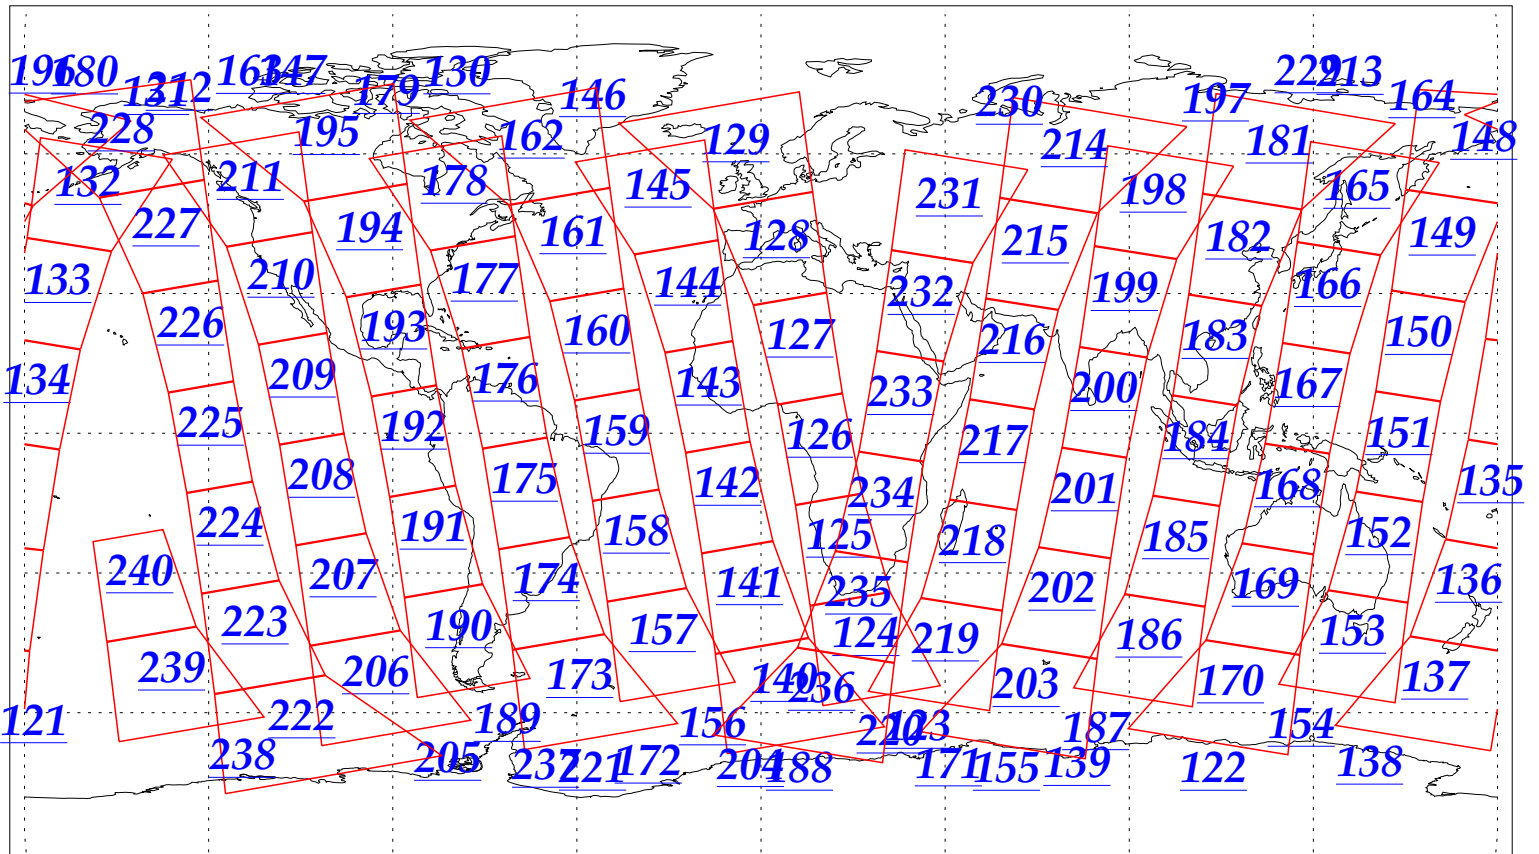

L1B Availability  
AMSU Granules: 240  
HSB Granules: 240  
AIRS Granules: 238

13 Sep 2002  
DoY 256  
Aqua Day 132  
Granules: 1 to 120

Granules: 121 to 240

Legend: AMSU Available, HSB Available, AIRS Available

L1B Availability  
AMSU Granules: 240  
HSB Granules: 240  
AIRS Granules: 238

13 Sep 2002  
DoY 256  
Aqua Day 132

Ascending Granules

Descending Granules

Legend: AMSU Available, HSB Available, AIRS Available

L1B Availability  
 AMSU Granules: 240  
 HSB Granules: 240  
 AIRS Granules: 238

13 Sep 2002  
 DoY 256  
 Aqua Day 132

Northern Hemisphere Granules

Southern Hemisphere Granules

Legend: AMSU Available, HSB Available, AIRS Available