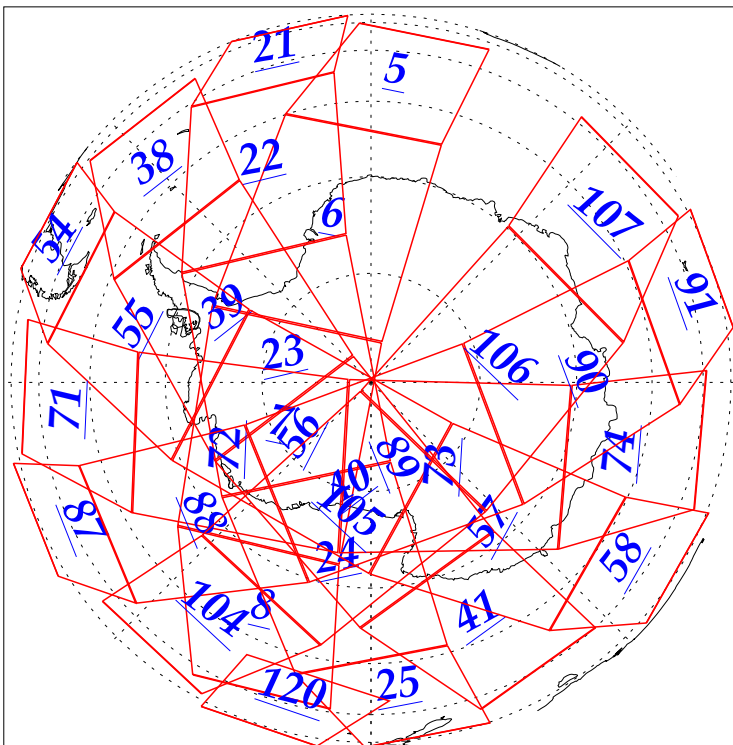

L1B Availability  
AMSU Granules: 240  
HSB Granules: 240  
AIRS Granules: 238

13 Sep 2002  
DoY 256  
Aqua Day 132  
Granules: 1 to 120

Granules: 121 to 240

Legend: AMSU Available, HSB Available, AIRS Available

L1B Availability  
AMSU Granules: 240  
HSB Granules: 240  
AIRS Granules: 238

13 Sep 2002  
DoY 256  
Aqua Day 132

Ascending Granules

Descending Granules

Legend: AMSU Available, HSB Available, AIRS Available

L1B Availability  
 AMSU Granules: 240  
 HSB Granules: 240  
 AIRS Granules: 238

13 Sep 2002  
 DoY 256  
 Aqua Day 132

Northern Hemisphere Granules

Southern Hemisphere Granules

Legend: AMSU Available, HSB Available, AIRS Available