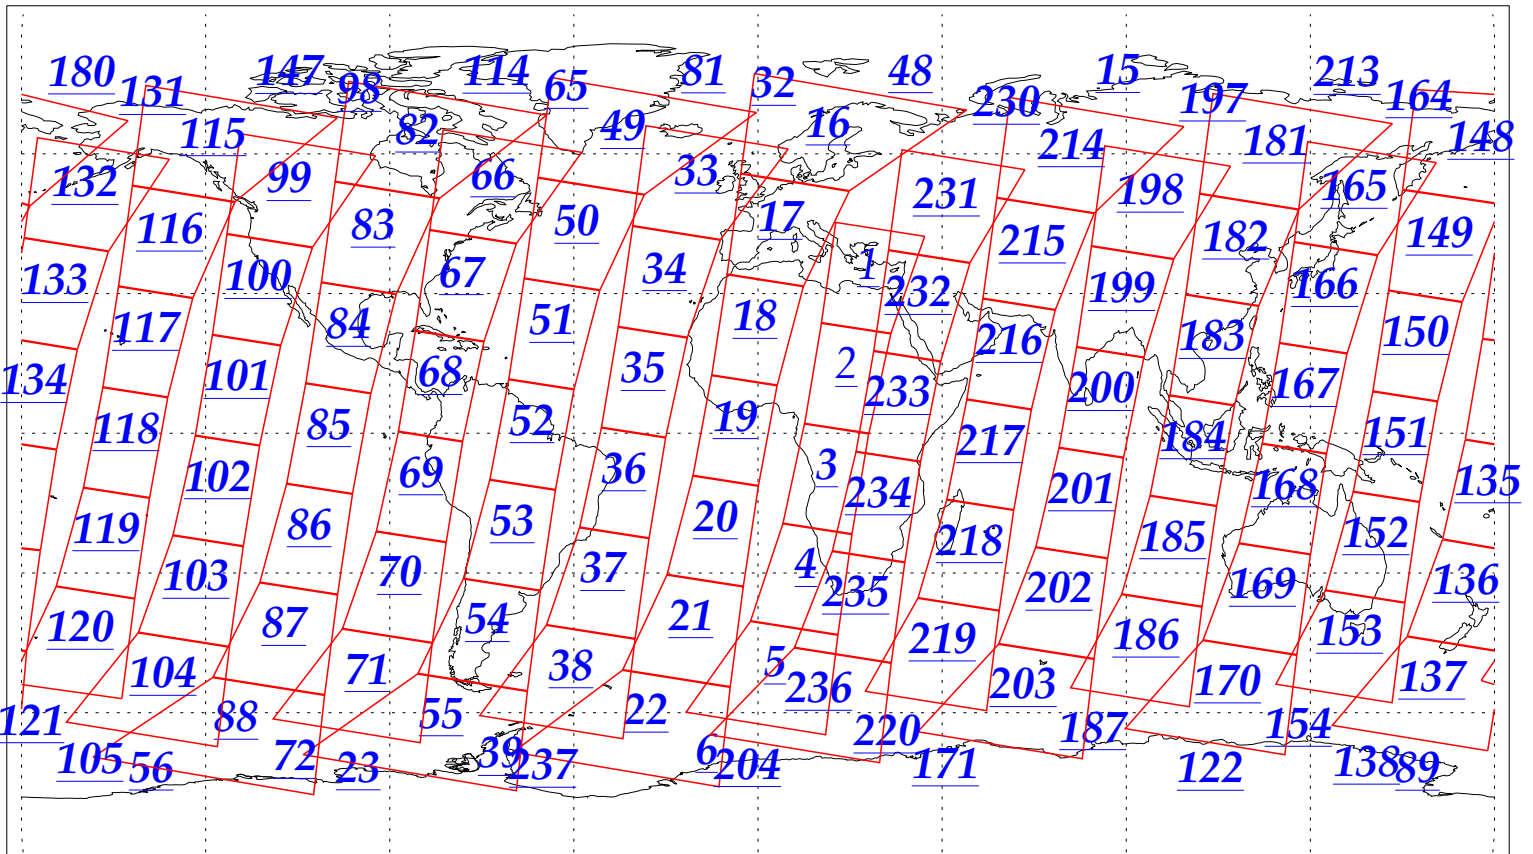

L1B Availability  
AMSU Granules: 240  
HSB Granules: 240  
AIRS Granules: 238

13 Sep 2002  
DoY 256  
Aqua Day 132  
Granules: 1 to 120

Granules: 121 to 240

Legend: AMSU Available, HSB Available, AIRS Available

L1B Availability  
AMSU Granules: 240  
HSB Granules: 240  
AIRS Granules: 238

13 Sep 2002  
DoY 256  
Aqua Day 132

Ascending Granules

Descending Granules

Legend: AMSU Available, HSB Available, AIRS Available

L1B Availability  
 AMSU Granules: 240  
 HSB Granules: 240  
 AIRS Granules: 238

13 Sep 2002  
 DoY 256  
 Aqua Day 132

Northern Hemisphere Granules

Southern Hemisphere Granules

Legend: AMSU Available, HSB Available, AIRS Available