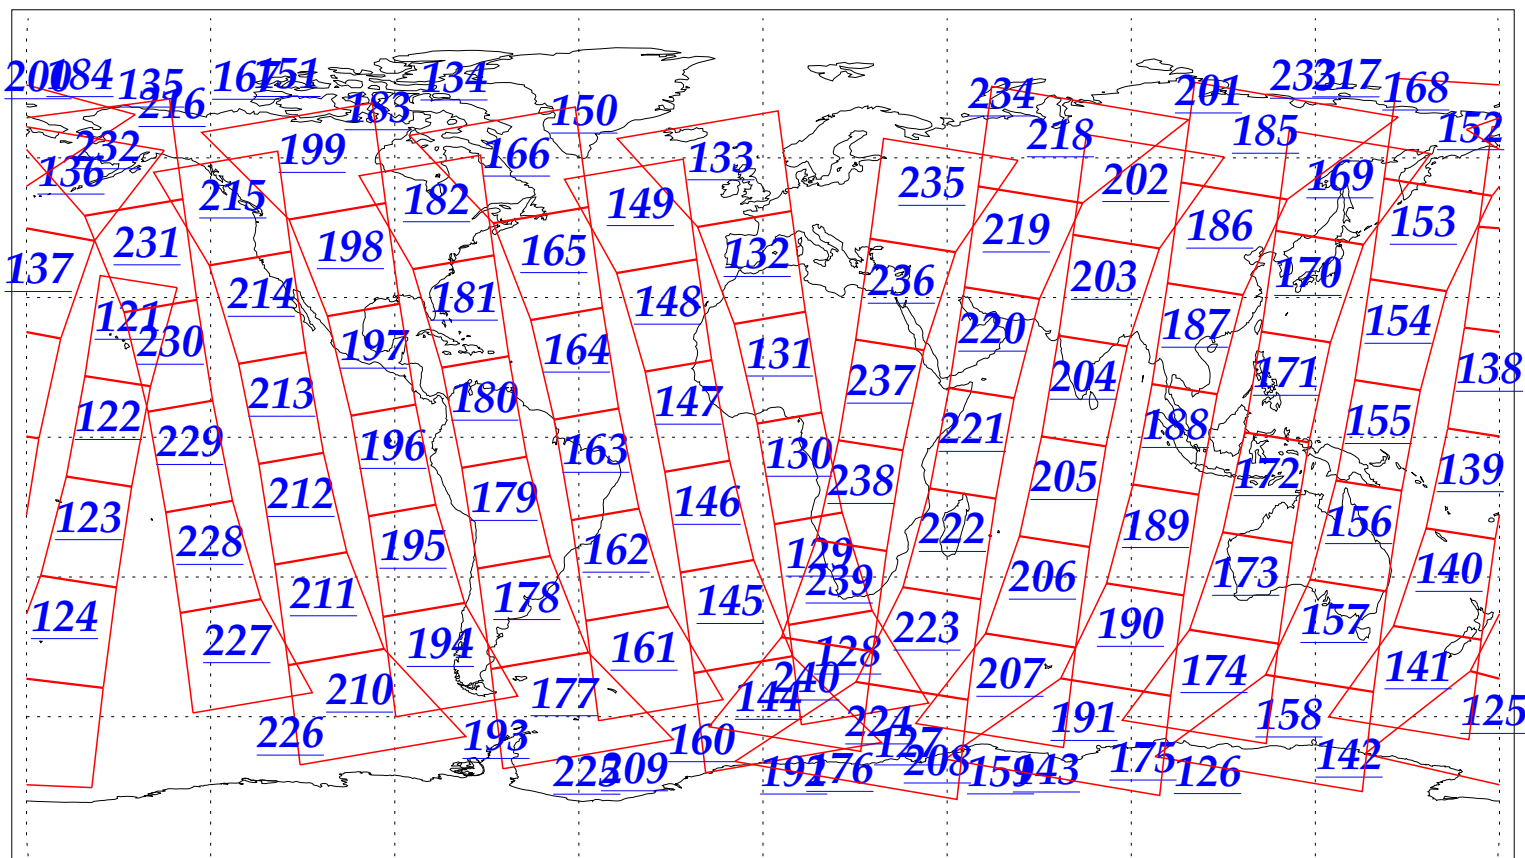

L1B Availability
AMSU Granules: 240
HSB Granules: 240
AIRS Granules: 240

9 Sep 2002
DoY 252
Aqua Day 128
Granules: 1 to 120

Granules: 121 to 240

Legend: AMSU Available, HSB Available, AIRS Available

L1B Availability
AMSU Granules: 240
HSB Granules: 240
AIRS Granules: 240

9 Sep 2002
DoY 252
Aqua Day 128

Ascending Granules

Descending Granules

Legend: AMSU Available, HSB Available, AIRS Available

L1B Availability
 AMSU Granules: 240
 HSB Granules: 240
 AIRS Granules: 240

9 Sep 2002
 DoY 252
 Aqua Day 128

Northern Hemisphere Granules

Southern Hemisphere Granules

Legend: AMSU Available, HSB Available, AIRS Available