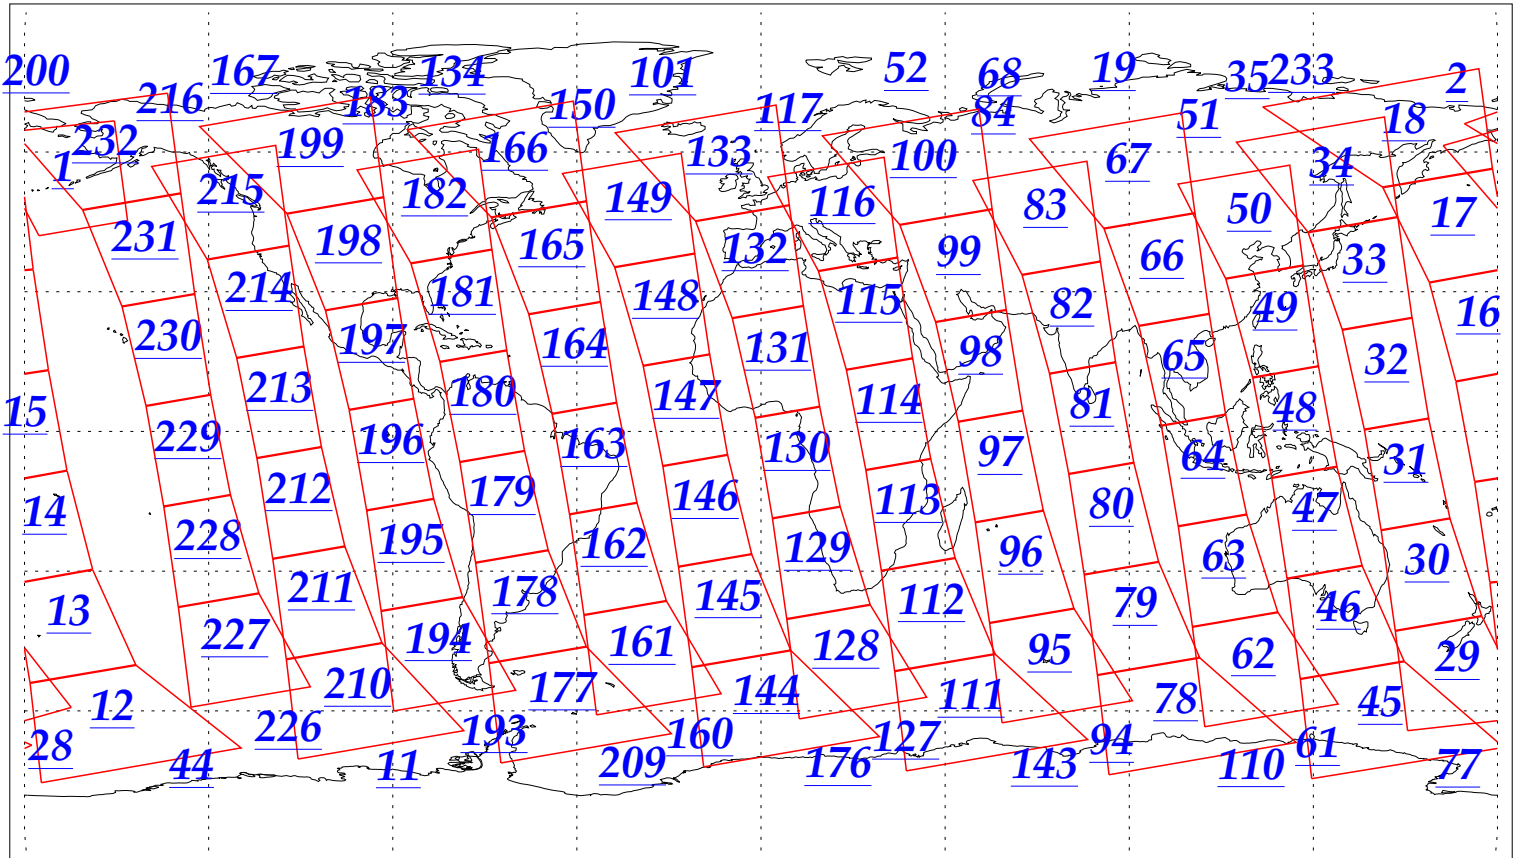

L1B Availability
AMSU Granules: 240
HSB Granules: 240
AIRS Granules: 240

9 Sep 2002
DoY 252
Aqua Day 128
Granules: 1 to 120

Granules: 121 to 240

Legend: AMSU Available, HSB Available, AIRS Available

L1B Availability
AMSU Granules: 240
HSB Granules: 240
AIRS Granules: 240

9 Sep 2002
DoY 252
Aqua Day 128

Ascending Granules

Descending Granules

Legend: AMSU Available, HSB Available, AIRS Available

L1B Availability
 AMSU Granules: 240
 HSB Granules: 240
 AIRS Granules: 240

9 Sep 2002
 DoY 252
 Aqua Day 128

Northern Hemisphere Granules

Southern Hemisphere Granules

Legend: AMSU Available, HSB Available, AIRS Available