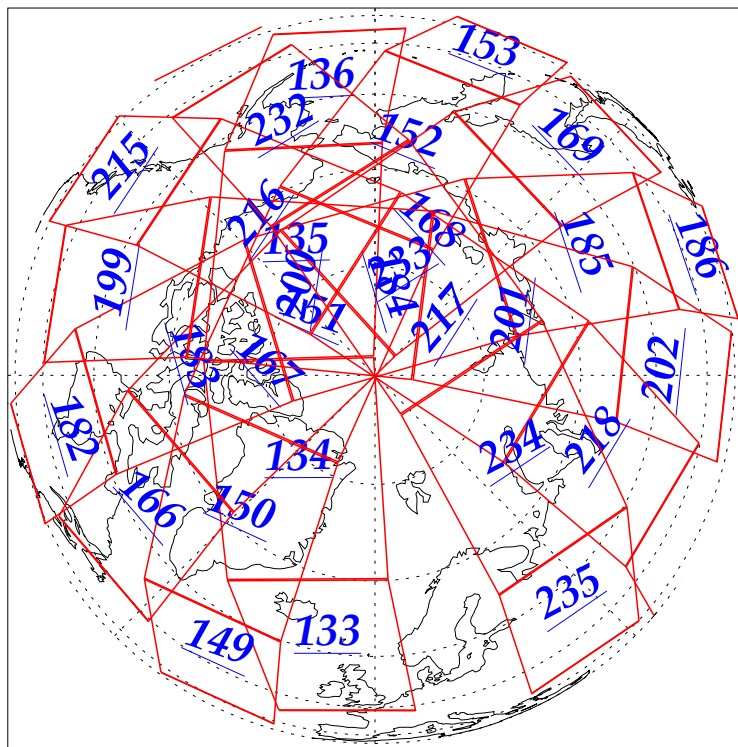

L1B Availability
AMSU Granules: 240
HSB Granules: 240
AIRS Granules: 240

9 Sep 2002
DoY 252
Aqua Day 128
Granules: 1 to 120

Granules: 121 to 240

Legend: AMSU Available, HSB Available, AIRS Available

L1B Availability
AMSU Granules: 240
HSB Granules: 240
AIRS Granules: 240

9 Sep 2002
DoY 252
Aqua Day 128

Ascending Granules

Descending Granules

Legend: AMSU Available, HSB Available, AIRS Available

L1B Availability
 AMSU Granules: 240
 HSB Granules: 240
 AIRS Granules: 240

9 Sep 2002
 DoY 252
 Aqua Day 128

Northern Hemisphere Granules

Southern Hemisphere Granules

Legend: AMSU Available, HSB Available, AIRS Available