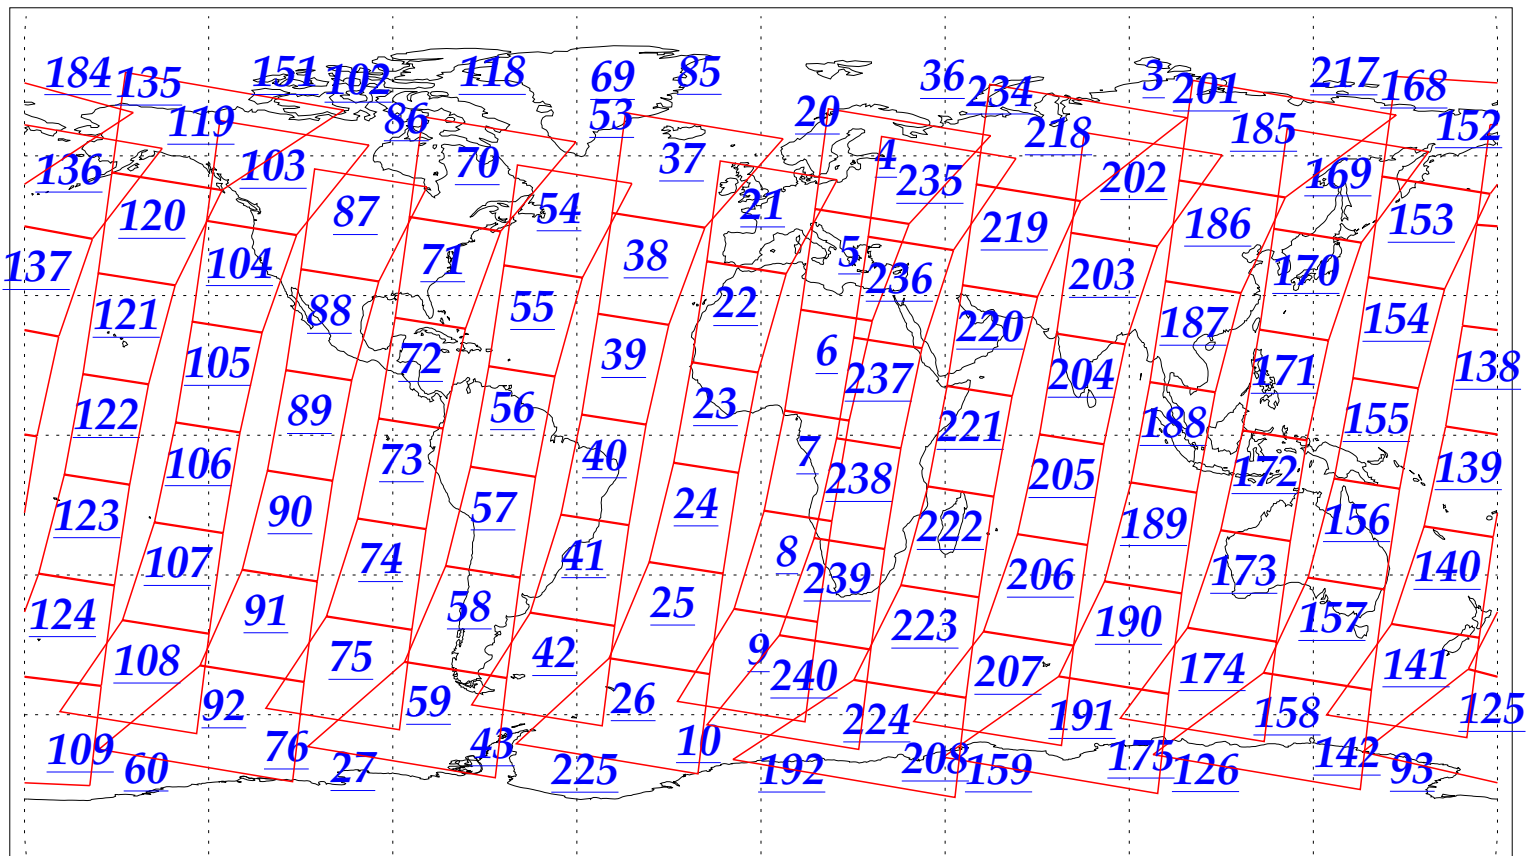

L1B Availability
AMSU Granules: 240
HSB Granules: 240
AIRS Granules: 240

9 Sep 2002
DoY 252
Aqua Day 128
Granules: 1 to 120

Granules: 121 to 240

Legend: AMSU Available, HSB Available, AIRS Available

L1B Availability
AMSU Granules: 240
HSB Granules: 240
AIRS Granules: 240

9 Sep 2002
DoY 252
Aqua Day 128

Ascending Granules

Descending Granules

Legend: AMSU Available, HSB Available, AIRS Available

L1B Availability
 AMSU Granules: 240
 HSB Granules: 240
 AIRS Granules: 240

9 Sep 2002
 DoY 252
 Aqua Day 128

Northern Hemisphere Granules

Southern Hemisphere Granules

Legend: AMSU Available, HSB Available, AIRS Available