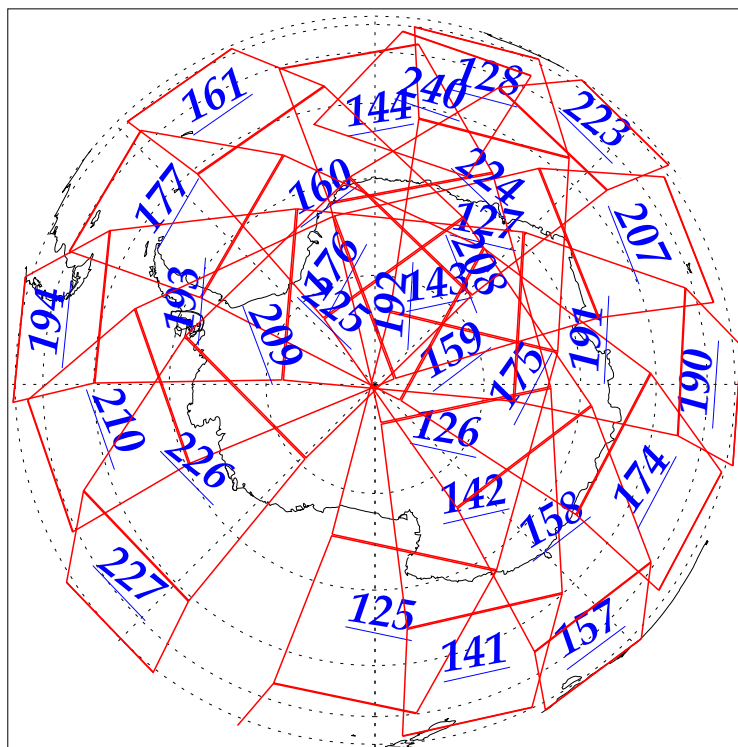

L1B Availability
AMSU Granules: 240
HSB Granules: 240
AIRS Granules: 240

9 Sep 2002
DoY 252
Aqua Day 128
Granules: 1 to 120

Granules: 121 to 240

Legend: AMSU Available, HSB Available, AIRS Available

L1B Availability
AMSU Granules: 240
HSB Granules: 240
AIRS Granules: 240

9 Sep 2002
DoY 252
Aqua Day 128

Ascending Granules

Descending Granules

Legend: AMSU Available, HSB Available, AIRS Available

L1B Availability
 AMSU Granules: 240
 HSB Granules: 240
 AIRS Granules: 240

9 Sep 2002
 DoY 252
 Aqua Day 128

Northern Hemisphere Granules

Southern Hemisphere Granules

Legend: AMSU Available, HSB Available, AIRS Available