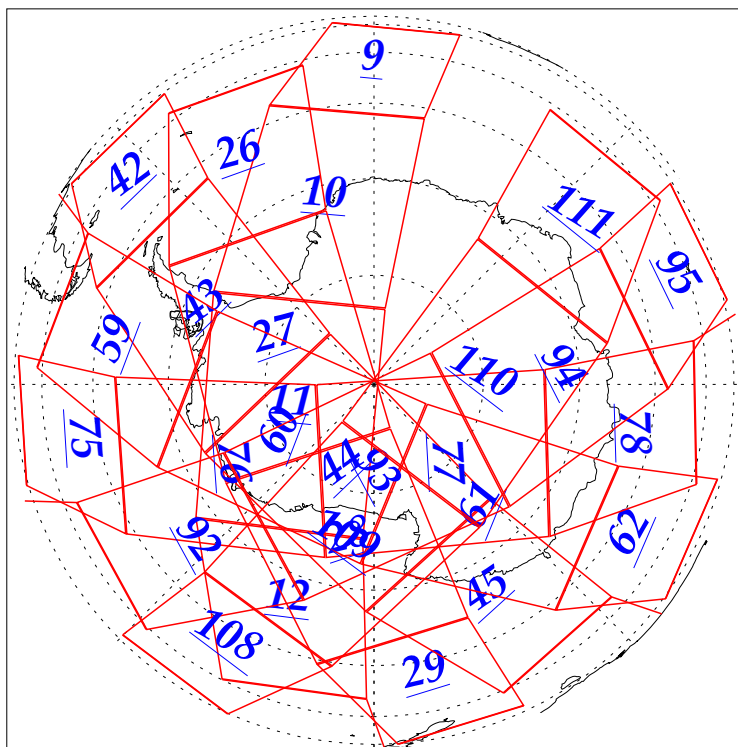

L1B Availability
AMSU Granules: 240
HSB Granules: 240
AIRS Granules: 240

9 Sep 2002
DoY 252
Aqua Day 128
Granules: 1 to 120

Granules: 121 to 240

Legend: AMSU Available, HSB Available, AIRS Available

L1B Availability
AMSU Granules: 240
HSB Granules: 240
AIRS Granules: 240

9 Sep 2002
DoY 252
Aqua Day 128

Ascending Granules

Descending Granules

Legend: AMSU Available, HSB Available, AIRS Available

L1B Availability
 AMSU Granules: 240
 HSB Granules: 240
 AIRS Granules: 240

9 Sep 2002
 DoY 252
 Aqua Day 128

Northern Hemisphere Granules

Southern Hemisphere Granules

Legend: AMSU Available, HSB Available, AIRS Available