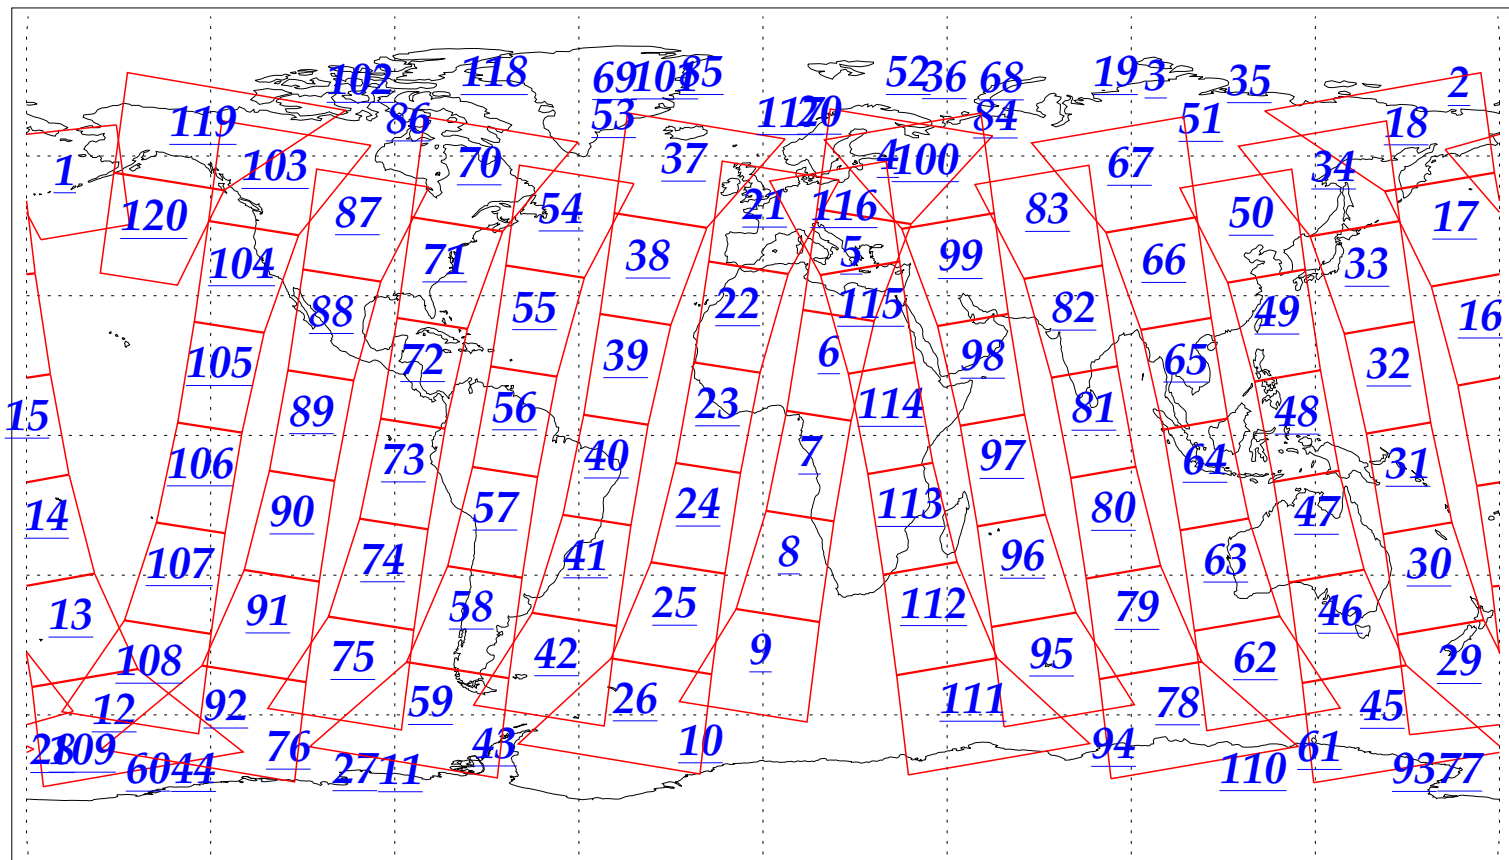

L1B Availability
AMSU Granules: 240
HSB Granules: 240
AIRS Granules: 240

9 Sep 2002
DoY 252
Aqua Day 128
Granules: 1 to 120

Granules: 121 to 240

Legend: AMSU Available, HSB Available, AIRS Available

L1B Availability
AMSU Granules: 240
HSB Granules: 240
AIRS Granules: 240

9 Sep 2002
DoY 252
Aqua Day 128

Ascending Granules

Descending Granules

Legend: AMSU Available, HSB Available, AIRS Available

L1B Availability
 AMSU Granules: 240
 HSB Granules: 240
 AIRS Granules: 240

9 Sep 2002
 DoY 252
 Aqua Day 128

Northern Hemisphere Granules

Southern Hemisphere Granules

Legend: AMSU Available, HSB Available, AIRS Available