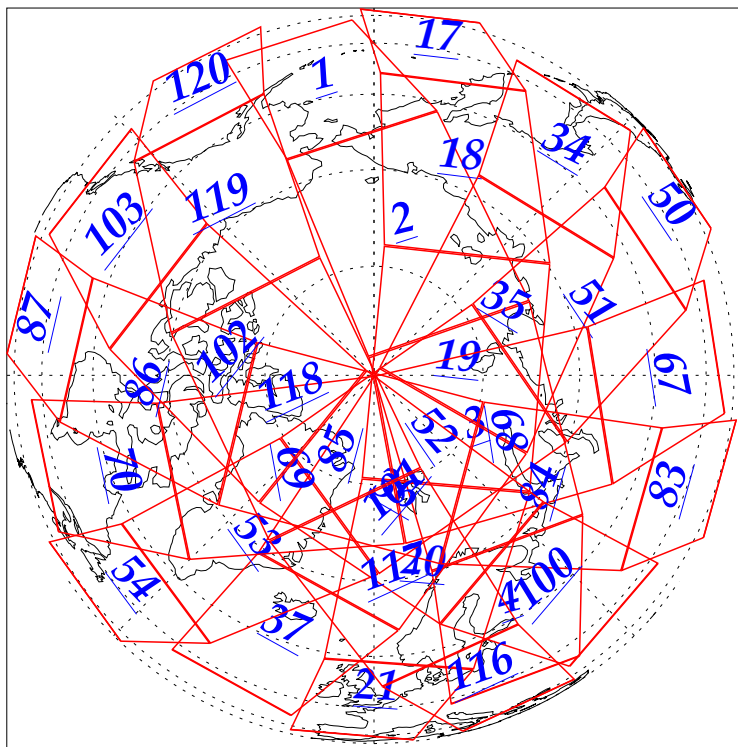

L1B Availability
AMSU Granules: 240
HSB Granules: 240
AIRS Granules: 240

9 Sep 2002
DoY 252
Aqua Day 128
Granules: 1 to 120

Granules: 121 to 240

Legend: AMSU Available, HSB Available, AIRS Available

L1B Availability
AMSU Granules: 240
HSB Granules: 240
AIRS Granules: 240

9 Sep 2002
DoY 252
Aqua Day 128

Ascending Granules

Descending Granules

Legend: AMSU Available, HSB Available, AIRS Available

L1B Availability
 AMSU Granules: 240
 HSB Granules: 240
 AIRS Granules: 240

9 Sep 2002
 DoY 252
 Aqua Day 128

Northern Hemisphere Granules

Southern Hemisphere Granules

Legend: AMSU Available, HSB Available, AIRS Available