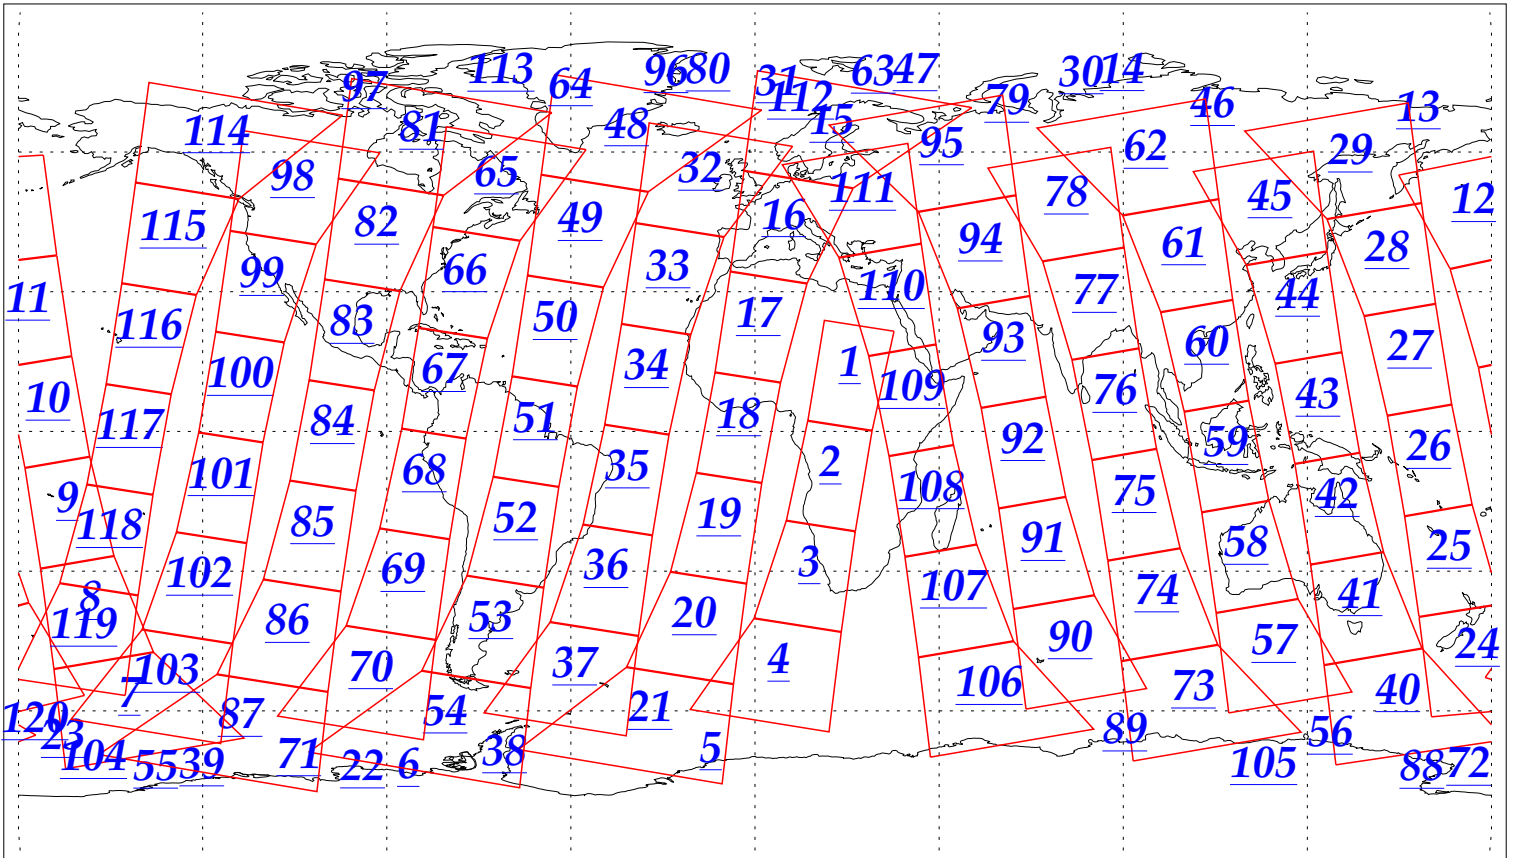

L1B Availability  
AMSU Granules: 240  
HSB Granules: 240  
AIRS Granules: 240

6 Sep 2002  
DoY 249  
Aqua Day 125  
Granules: 1 to 120

Granules: 121 to 240

Legend: AMSU Available, HSB Available, AIRS Available

L1B Availability  
AMSU Granules: 240  
HSB Granules: 240  
AIRS Granules: 240

6 Sep 2002  
DoY 249  
Aqua Day 125

Ascending Granules

Descending Granules

Legend: AMSU Available, HSB Available, AIRS Available

L1B Availability  
 AMSU Granules: 240  
 HSB Granules: 240  
 AIRS Granules: 240

6 Sep 2002  
 DoY 249  
 Aqua Day 125

Northern Hemisphere Granules

Southern Hemisphere Granules

Legend: AMSU Available, HSB Available, AIRS Available