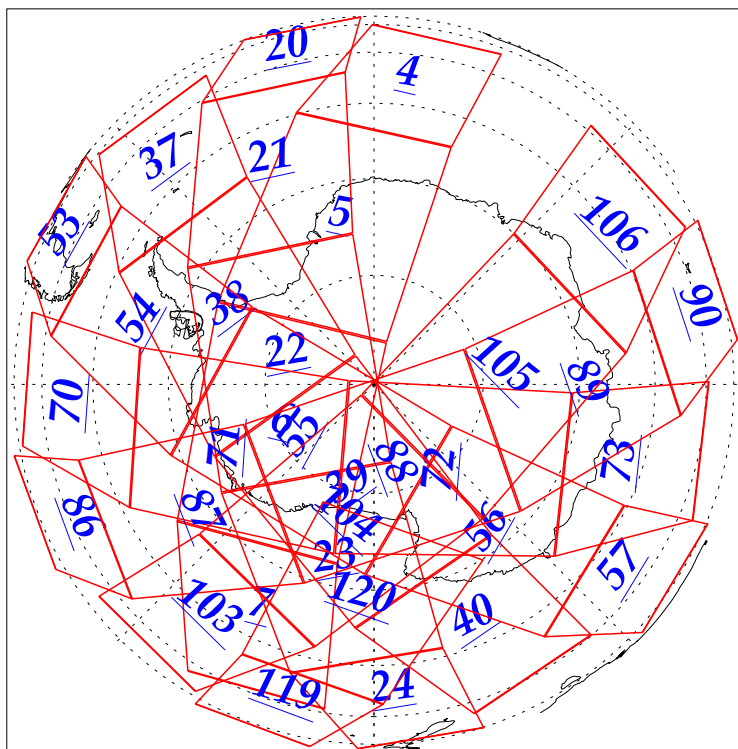

L1B Availability  
AMSU Granules: 240  
HSB Granules: 240  
AIRS Granules: 240

6 Sep 2002  
DoY 249  
Aqua Day 125  
Granules: 1 to 120

Granules: 121 to 240

Legend: AMSU Available, HSB Available, AIRS Available

L1B Availability  
AMSU Granules: 240  
HSB Granules: 240  
AIRS Granules: 240

6 Sep 2002  
DoY 249  
Aqua Day 125

Ascending Granules

Descending Granules

Legend: AMSU Available, HSB Available, AIRS Available

L1B Availability  
 AMSU Granules: 240  
 HSB Granules: 240  
 AIRS Granules: 240

6 Sep 2002  
 DoY 249  
 Aqua Day 125

Northern Hemisphere Granules

Southern Hemisphere Granules

Legend: AMSU Available, HSB Available, AIRS Available