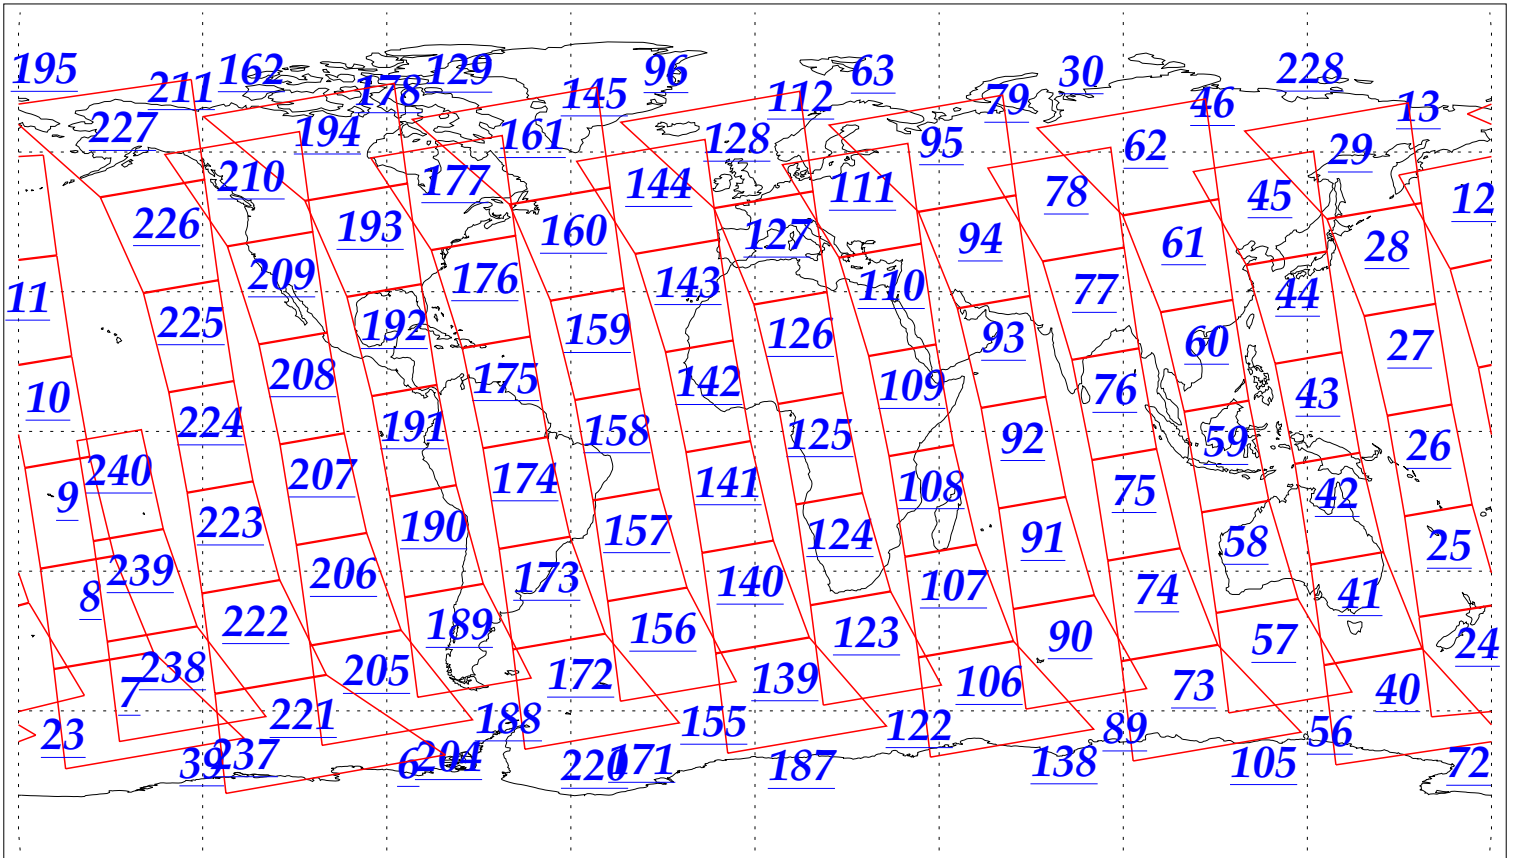

L1B Availability  
AMSU Granules: 240  
HSB Granules: 240  
AIRS Granules: 240

6 Sep 2002  
DoY 249  
Aqua Day 125  
Granules: 1 to 120

Granules: 121 to 240

Legend: AMSU Available, HSB Available, AIRS Available

L1B Availability  
AMSU Granules: 240  
HSB Granules: 240  
AIRS Granules: 240

6 Sep 2002  
DoY 249  
Aqua Day 125

Ascending Granules

Descending Granules

Legend: AMSU Available, HSB Available, AIRS Available

L1B Availability  
 AMSU Granules: 240  
 HSB Granules: 240  
 AIRS Granules: 240

6 Sep 2002  
 DoY 249  
 Aqua Day 125

Northern Hemisphere Granules

Southern Hemisphere Granules

Legend: AMSU Available, HSB Available, AIRS Available