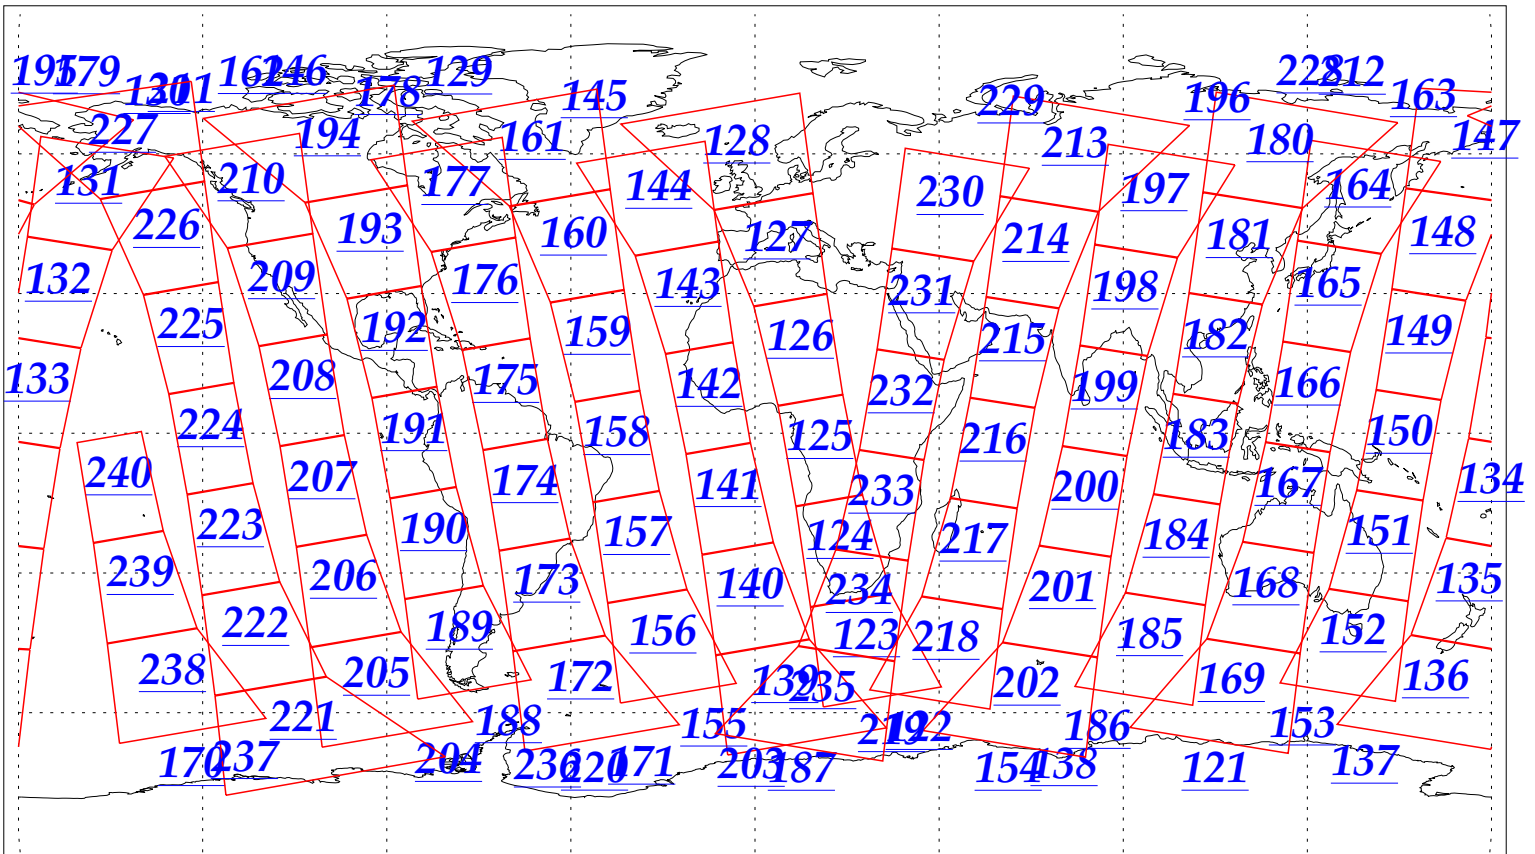

L1B Availability  
AMSU Granules: 240  
HSB Granules: 240  
AIRS Granules: 240

6 Sep 2002  
DoY 249  
Aqua Day 125  
Granules: 1 to 120

Granules: 121 to 240

Legend: AMSU Available, HSB Available, AIRS Available

L1B Availability  
AMSU Granules: 240  
HSB Granules: 240  
AIRS Granules: 240

6 Sep 2002  
DoY 249  
Aqua Day 125

Ascending Granules

Descending Granules

Legend: AMSU Available, HSB Available, AIRS Available

L1B Availability  
 AMSU Granules: 240  
 HSB Granules: 240  
 AIRS Granules: 240

6 Sep 2002  
 DoY 249  
 Aqua Day 125

Northern Hemisphere Granules

Southern Hemisphere Granules

Legend: AMSU Available, HSB Available, AIRS Available