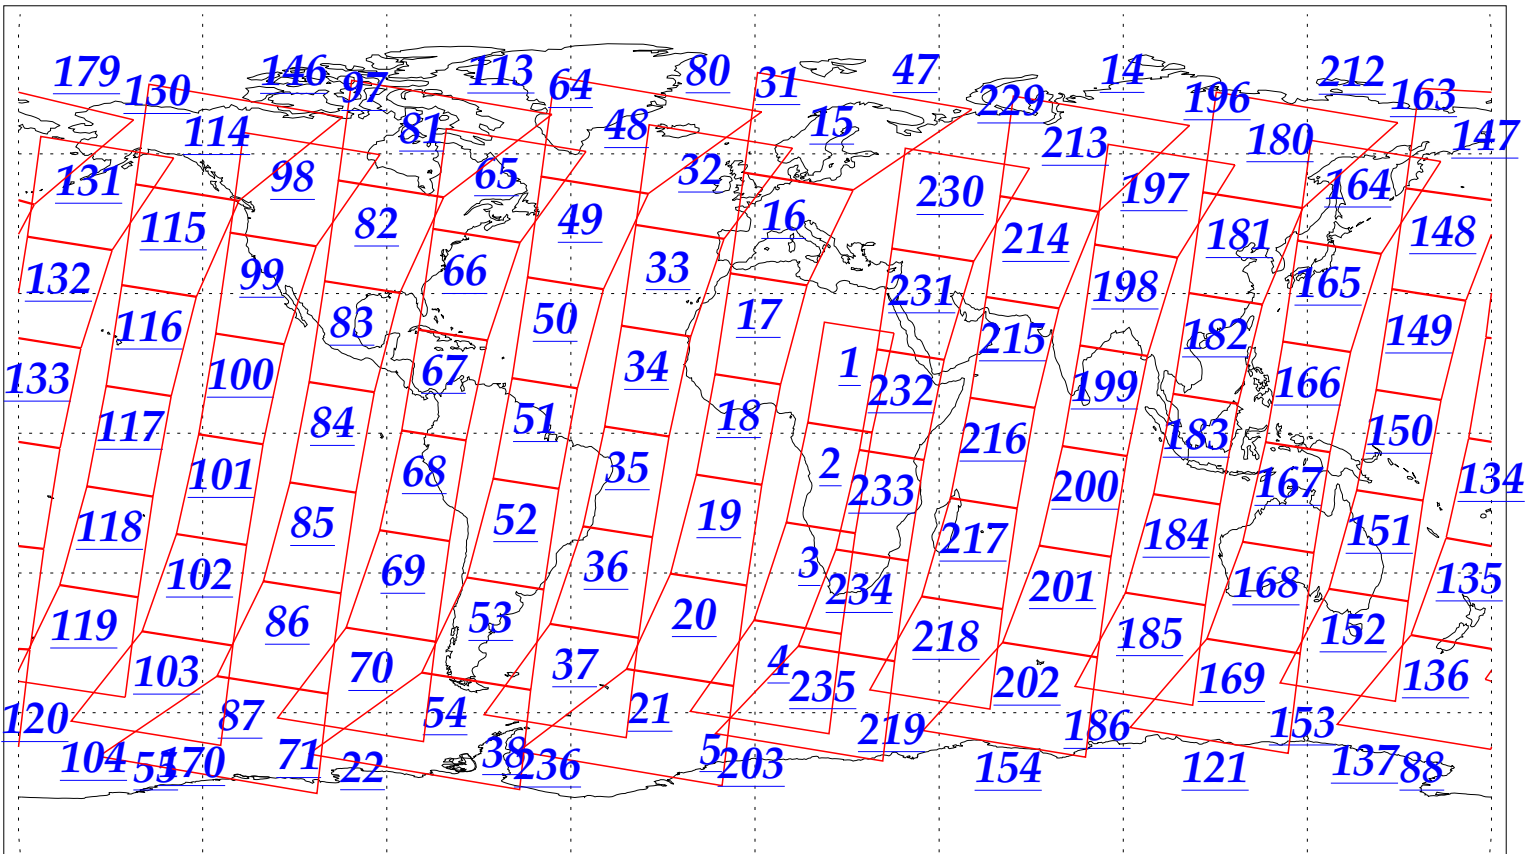

L1B Availability  
AMSU Granules: 240  
HSB Granules: 240  
AIRS Granules: 240

6 Sep 2002  
DoY 249  
Aqua Day 125  
Granules: 1 to 120

Granules: 121 to 240

Legend: AMSU Available, HSB Available, AIRS Available

L1B Availability  
AMSU Granules: 240  
HSB Granules: 240  
AIRS Granules: 240

6 Sep 2002  
DoY 249  
Aqua Day 125

Ascending Granules

Descending Granules

Legend: AMSU Available, HSB Available, AIRS Available

L1B Availability  
 AMSU Granules: 240  
 HSB Granules: 240  
 AIRS Granules: 240

6 Sep 2002  
 DoY 249  
 Aqua Day 125

Northern Hemisphere Granules

Southern Hemisphere Granules

Legend: AMSU Available, HSB Available, AIRS Available