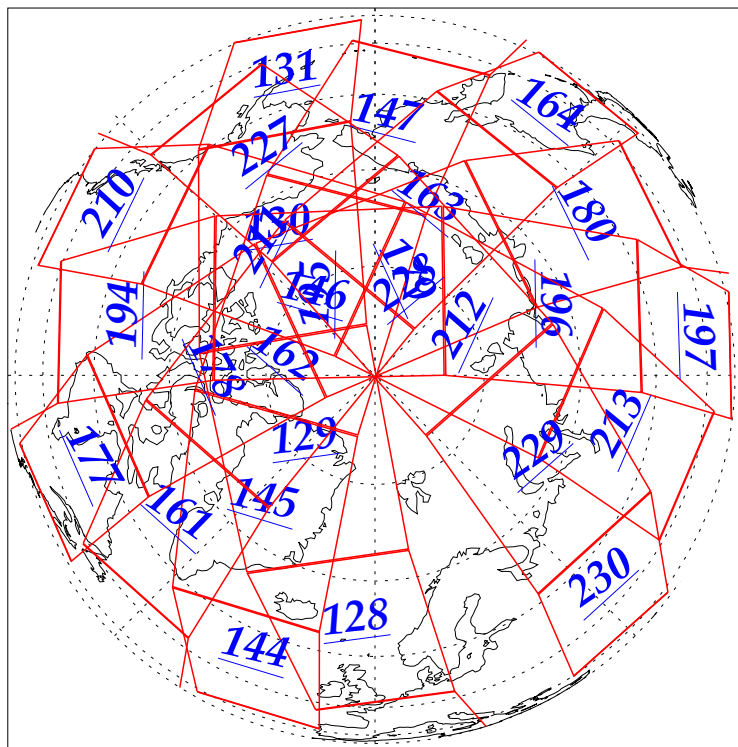

L1B Availability  
AMSU Granules: 240  
HSB Granules: 240  
AIRS Granules: 240

6 Sep 2002  
DoY 249  
Aqua Day 125

Ascending Granules

Descending Granules

Legend: AMSU Available, HSB Available, AIRS Available

L1B Availability  
 AMSU Granules: 240  
 HSB Granules: 240  
 AIRS Granules: 240

6 Sep 2002  
 DoY 249  
 Aqua Day 125

Northern Hemisphere Granules

Southern Hemisphere Granules

Legend: AMSU Available, HSB Available, AIRS Available