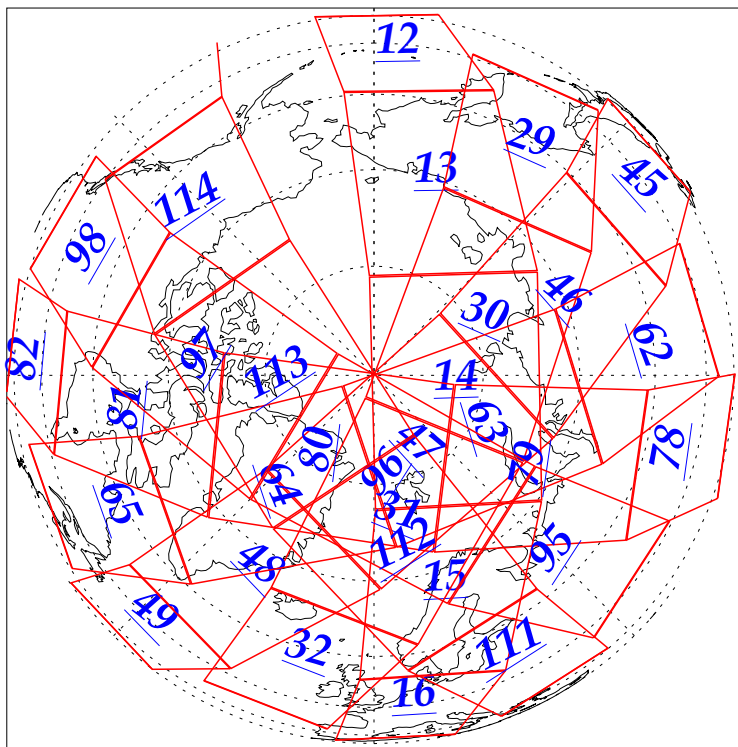

L1B Availability  
AMSU Granules: 240  
HSB Granules: 240  
AIRS Granules: 240

6 Sep 2002  
DoY 249  
Aqua Day 125  
Granules: 1 to 120

Granules: 121 to 240

Legend: AMSU Available, HSB Available, AIRS Available

L1B Availability  
AMSU Granules: 240  
HSB Granules: 240  
AIRS Granules: 240

6 Sep 2002  
DoY 249  
Aqua Day 125

Ascending Granules

Descending Granules

Legend: AMSU Available, HSB Available, AIRS Available

L1B Availability  
 AMSU Granules: 240  
 HSB Granules: 240  
 AIRS Granules: 240

6 Sep 2002  
 DoY 249  
 Aqua Day 125

Northern Hemisphere Granules

Southern Hemisphere Granules

Legend: AMSU Available, HSB Available, AIRS Available