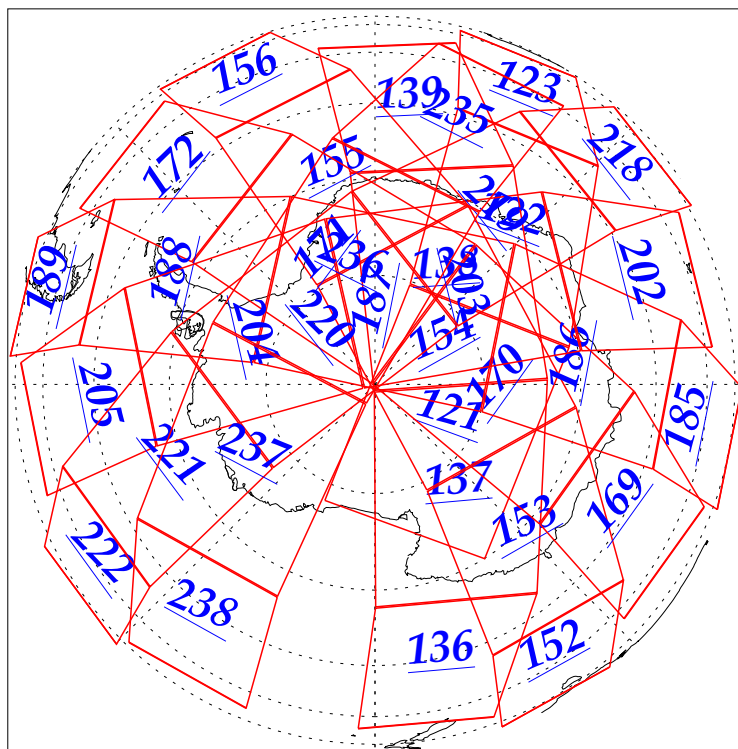

L1B Availability  
AMSU Granules: 240  
HSB Granules: 240  
AIRS Granules: 240

6 Sep 2002  
DoY 249  
Aqua Day 125  
Granules: 1 to 120

Granules: 121 to 240

Legend: AMSU Available, HSB Available, AIRS Available

L1B Availability  
AMSU Granules: 240  
HSB Granules: 240  
AIRS Granules: 240

6 Sep 2002  
DoY 249  
Aqua Day 125

Ascending Granules

Descending Granules

Legend: AMSU Available, HSB Available, AIRS Available

L1B Availability  
 AMSU Granules: 240  
 HSB Granules: 240  
 AIRS Granules: 240

6 Sep 2002  
 DoY 249  
 Aqua Day 125

Northern Hemisphere Granules

Southern Hemisphere Granules

Legend: AMSU Available, HSB Available, AIRS Available