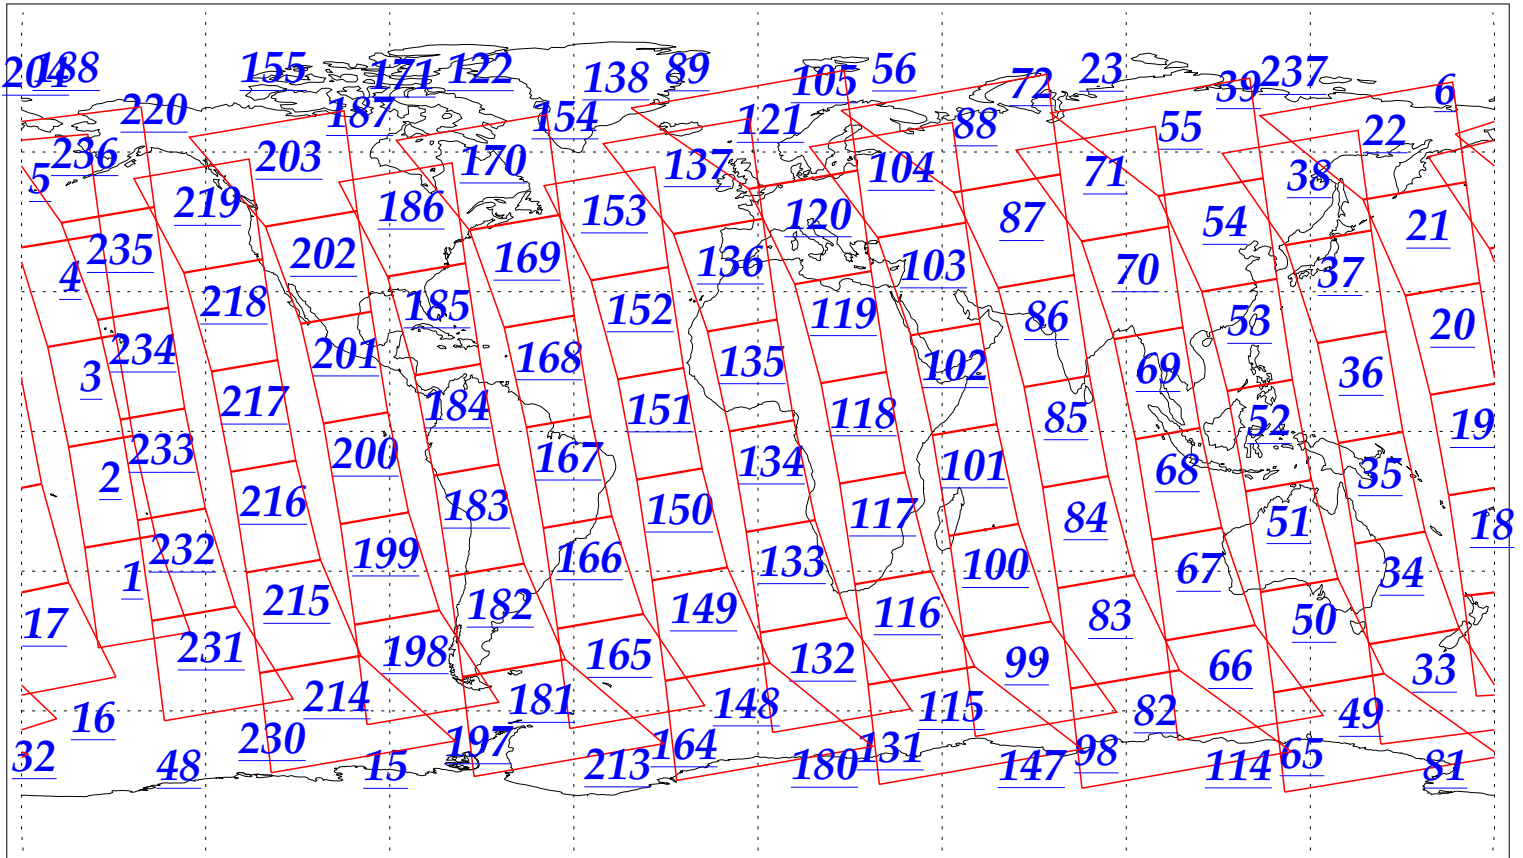

L1B Availability
 AMSU Granules: 240
 HSB Granules: 240
 AIRS Granules: 240

5 Sep 2002
 DoY 248
 Aqua Day 124
 Granules: 1 to 120

Granules: 121 to 240

Legend: AMSU Available, HSB Available, AIRS Available

L1B Availability
AMSU Granules: 240
HSB Granules: 240
AIRS Granules: 240

5 Sep 2002
DoY 248
Aqua Day 124

Ascending Granules

Descending Granules

Legend: AMSU Available, HSB Available, AIRS Available

L1B Availability
 AMSU Granules: 240
 HSB Granules: 240
 AIRS Granules: 240

5 Sep 2002
 DoY 248
 Aqua Day 124

Northern Hemisphere Granules

Southern Hemisphere Granules

Legend: AMSU Available, HSB Available, AIRS Available