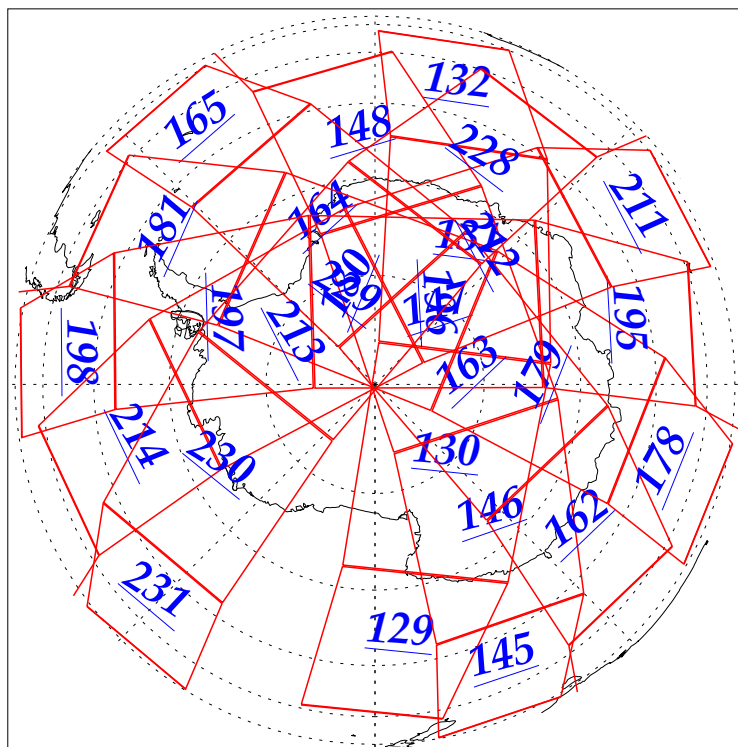

L1B Availability
 AMSU Granules: 240
 HSB Granules: 240
 AIRS Granules: 240

5 Sep 2002
 DoY 248
 Aqua Day 124
 Granules: 1 to 120

Granules: 121 to 240

Legend: AMSU Available, HSB Available, AIRS Available

L1B Availability
AMSU Granules: 240
HSB Granules: 240
AIRS Granules: 240

5 Sep 2002
DoY 248
Aqua Day 124

Ascending Granules

Descending Granules

Legend: AMSU Available, HSB Available, AIRS Available

L1B Availability
 AMSU Granules: 240
 HSB Granules: 240
 AIRS Granules: 240

5 Sep 2002
 DoY 248
 Aqua Day 124

Northern Hemisphere Granules

Southern Hemisphere Granules

Legend: AMSU Available, HSB Available, AIRS Available