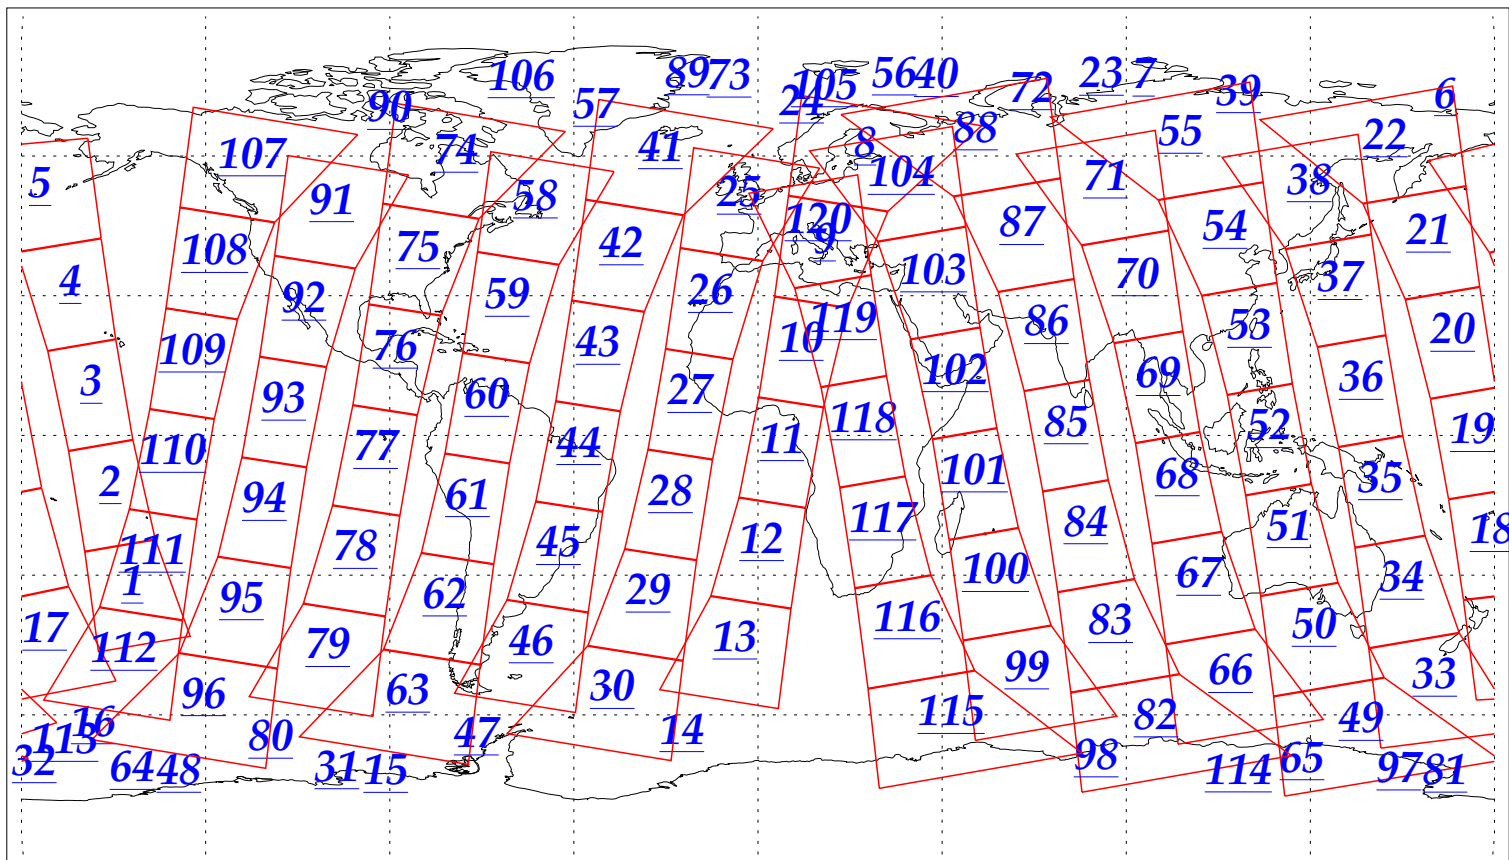

L1B Availability
 AMSU Granules: 240
 HSB Granules: 240
 AIRS Granules: 240

5 Sep 2002
 DoY 248
 Aqua Day 124
 Granules: 1 to 120

Granules: 121 to 240

Legend: AMSU Available, HSB Available, AIRS Available

L1B Availability
AMSU Granules: 240
HSB Granules: 240
AIRS Granules: 240

5 Sep 2002
DoY 248
Aqua Day 124

Ascending Granules

Descending Granules

Legend: AMSU Available, HSB Available, AIRS Available

L1B Availability
 AMSU Granules: 240
 HSB Granules: 240
 AIRS Granules: 240

5 Sep 2002
 DoY 248
 Aqua Day 124

Northern Hemisphere Granules

Southern Hemisphere Granules

Legend: AMSU Available, HSB Available, AIRS Available