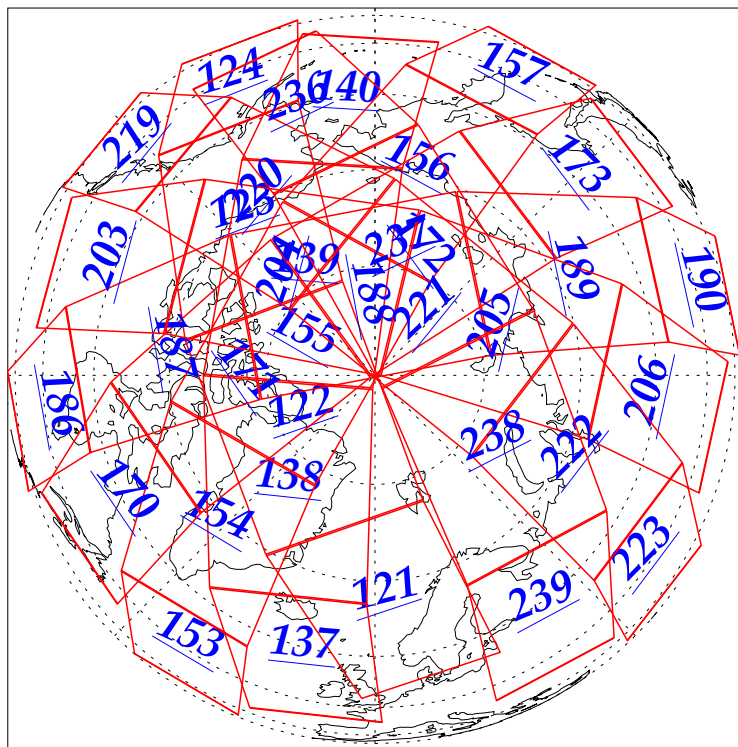

L1B Availability
 AMSU Granules: 240
 HSB Granules: 240
 AIRS Granules: 240

5 Sep 2002
 DoY 248
 Aqua Day 124
 Granules: 1 to 120

Granules: 121 to 240

Legend: AMSU Available, HSB Available, AIRS Available

L1B Availability
AMSU Granules: 240
HSB Granules: 240
AIRS Granules: 240

5 Sep 2002
DoY 248
Aqua Day 124

Ascending Granules

Descending Granules

Legend: AMSU Available, HSB Available, AIRS Available

L1B Availability
 AMSU Granules: 240
 HSB Granules: 240
 AIRS Granules: 240

5 Sep 2002
 DoY 248
 Aqua Day 124

Northern Hemisphere Granules

Southern Hemisphere Granules

Legend: AMSU Available, HSB Available, AIRS Available