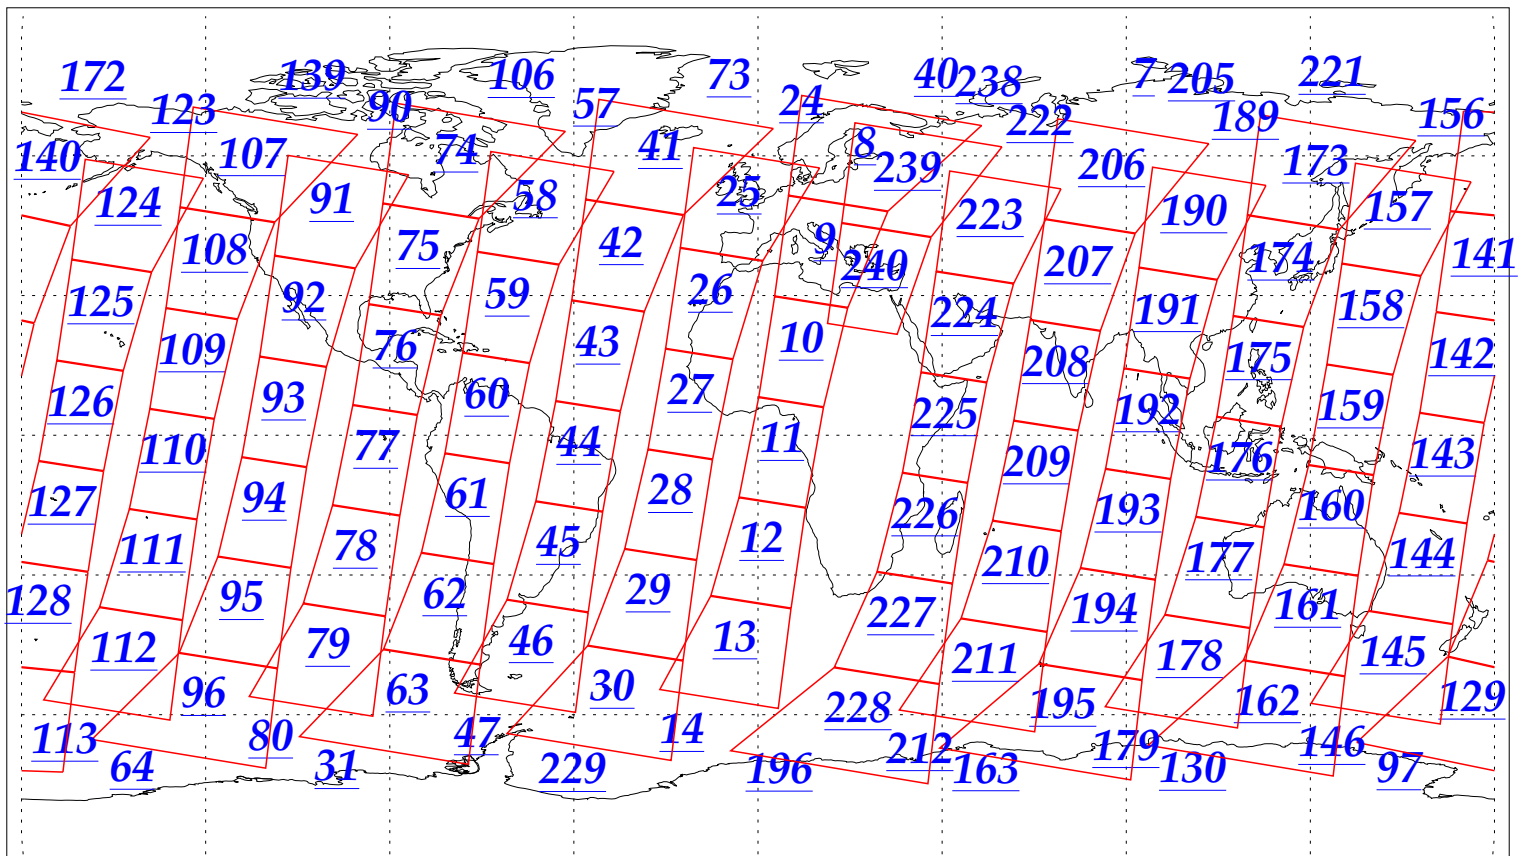

L1B Availability
 AMSU Granules: 240
 HSB Granules: 240
 AIRS Granules: 240

5 Sep 2002
 DoY 248
 Aqua Day 124
 Granules: 1 to 120

Granules: 121 to 240

Legend: AMSU Available, HSB Available, AIRS Available

L1B Availability
AMSU Granules: 240
HSB Granules: 240
AIRS Granules: 240

5 Sep 2002
DoY 248
Aqua Day 124

Ascending Granules

Descending Granules

Legend: AMSU Available, HSB Available, AIRS Available

L1B Availability
 AMSU Granules: 240
 HSB Granules: 240
 AIRS Granules: 240