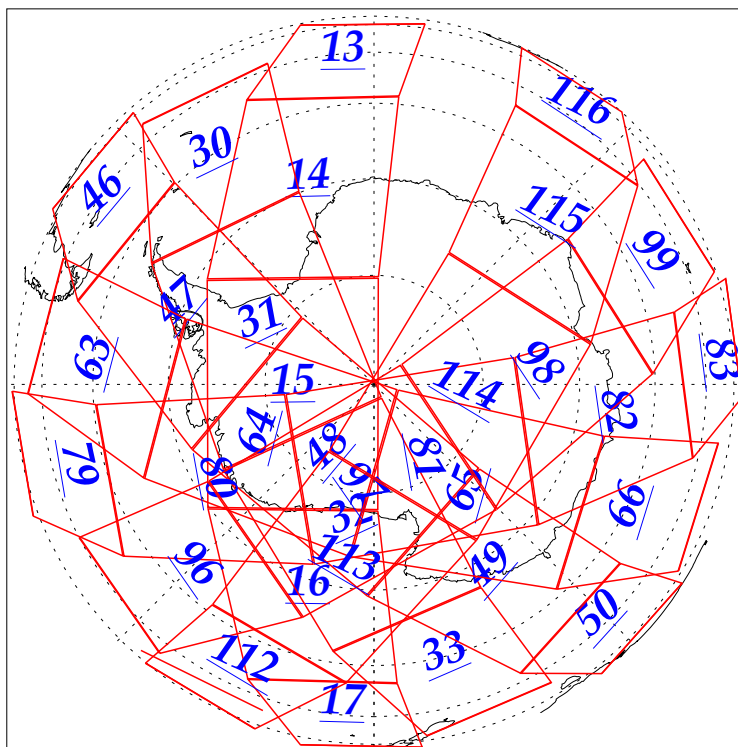

L1B Availability
 AMSU Granules: 240
 HSB Granules: 240
 AIRS Granules: 240

5 Sep 2002
 DoY 248
 Aqua Day 124
 Granules: 1 to 120

Granules: 121 to 240

Legend: AMSU Available, HSB Available, AIRS Available

L1B Availability
AMSU Granules: 240
HSB Granules: 240
AIRS Granules: 240

5 Sep 2002
DoY 248
Aqua Day 124

Ascending Granules

Descending Granules

Legend: AMSU Available, HSB Available, AIRS Available

L1B Availability
 AMSU Granules: 240
 HSB Granules: 240
 AIRS Granules: 240

5 Sep 2002
 DoY 248
 Aqua Day 124

Northern Hemisphere Granules

Southern Hemisphere Granules

Legend: AMSU Available, HSB Available, AIRS Available