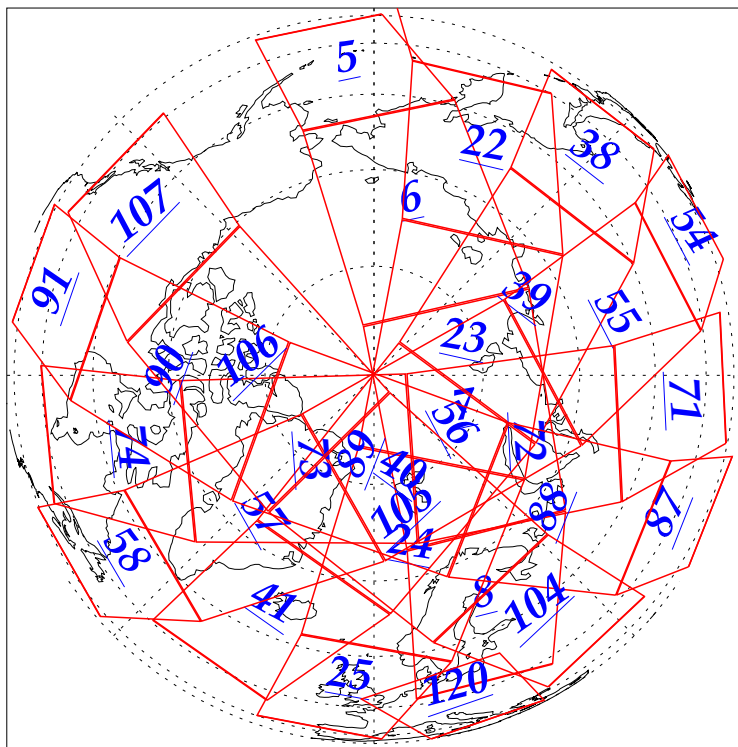

L1B Availability
 AMSU Granules: 240
 HSB Granules: 240
 AIRS Granules: 240

5 Sep 2002
 DoY 248
 Aqua Day 124
 Granules: 1 to 120

Granules: 121 to 240

Legend: AMSU Available, HSB Available, AIRS Available

L1B Availability
AMSU Granules: 240
HSB Granules: 240
AIRS Granules: 240

5 Sep 2002
DoY 248
Aqua Day 124

Ascending Granules

Descending Granules

Legend: AMSU Available, HSB Available, AIRS Available

L1B Availability
 AMSU Granules: 240
 HSB Granules: 240
 AIRS Granules: 240

5 Sep 2002
 DoY 248
 Aqua Day 124

Northern Hemisphere Granules

Southern Hemisphere Granules

Legend: AMSU Available, HSB Available, AIRS Available