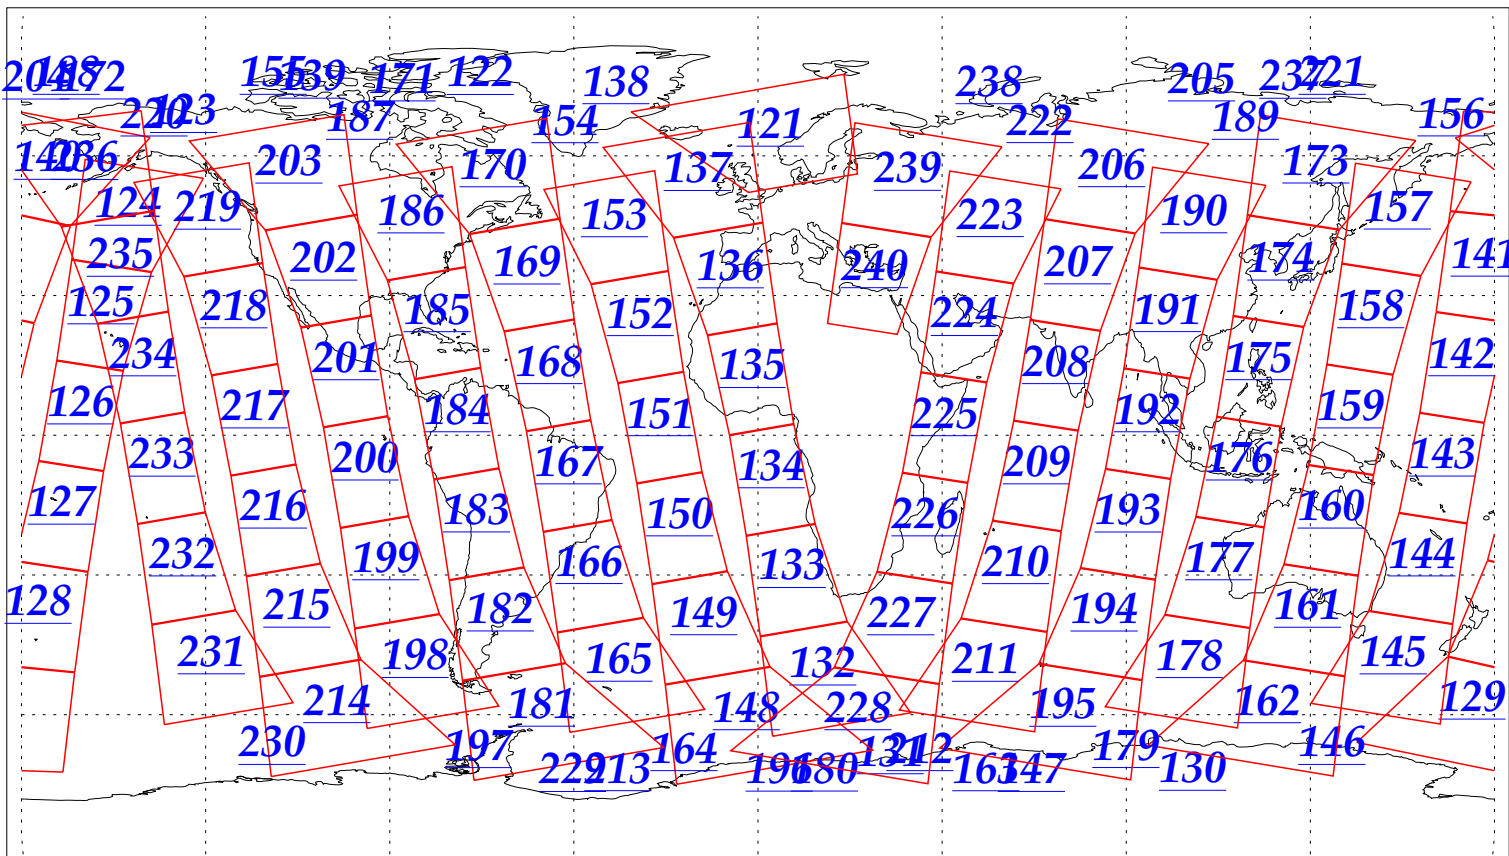

L1B Availability
 AMSU Granules: 240
 HSB Granules: 240
 AIRS Granules: 240

5 Sep 2002
 DoY 248
 Aqua Day 124
 Granules: 1 to 120

Granules: 121 to 240

Legend: AMSU Available, HSB Available, AIRS Available

L1B Availability
AMSU Granules: 240
HSB Granules: 240
AIRS Granules: 240

5 Sep 2002
DoY 248
Aqua Day 124

Ascending Granules

Descending Granules

Legend: AMSU Available, HSB Available, AIRS Available

L1B Availability
 AMSU Granules: 240
 HSB Granules: 240
 AIRS Granules: 240

5 Sep 2002
 DoY 248
 Aqua Day 124

Northern Hemisphere Granules

Southern Hemisphere Granules

Legend: AMSU Available, HSB Available, AIRS Available