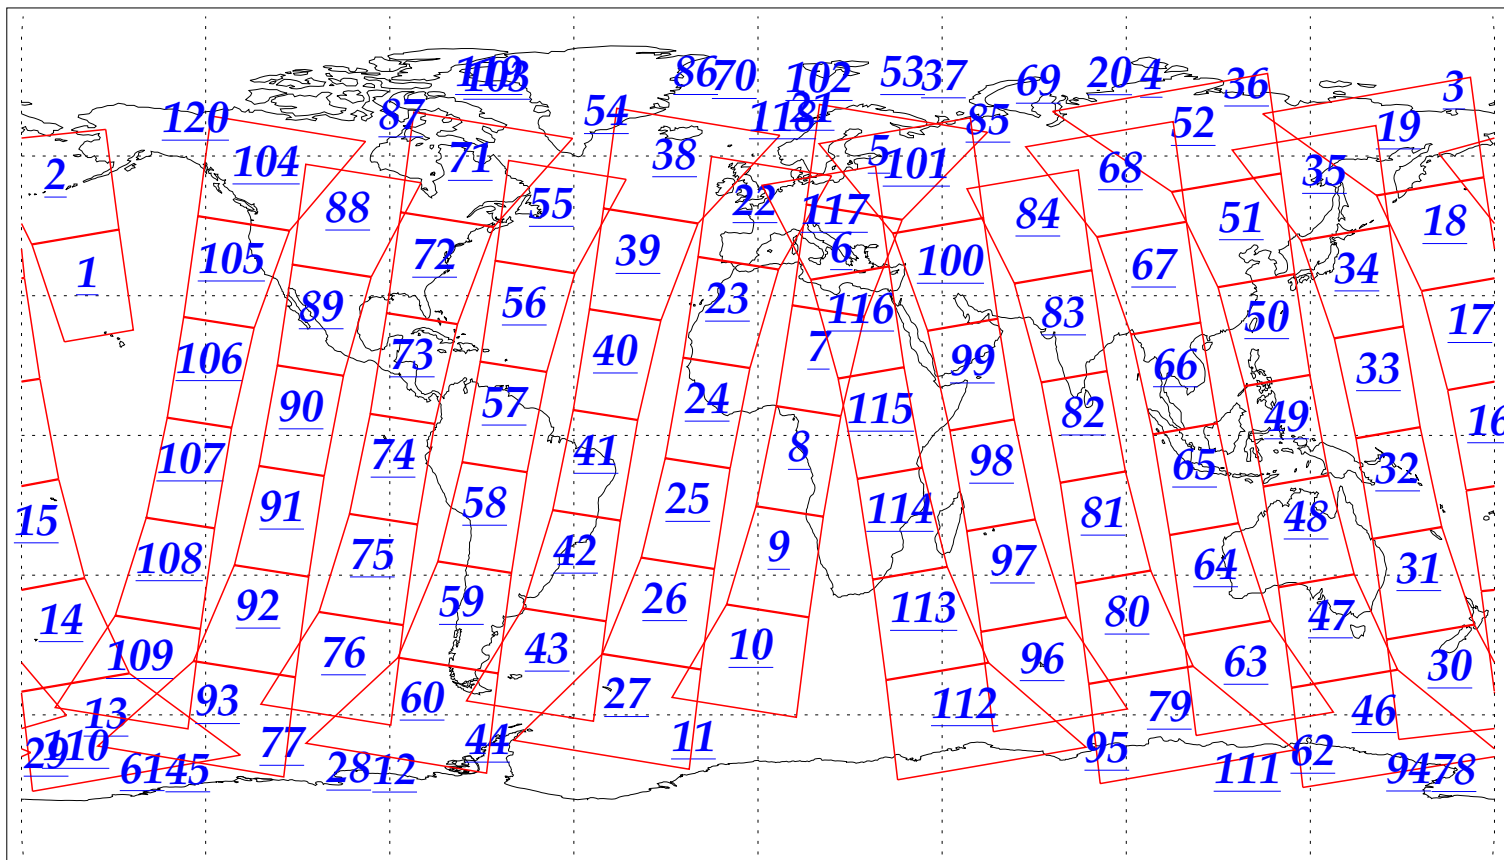

L1B Availability
AMSU Granules: 240
HSB Granules: 240
AIRS Granules: 240

31 Aug 2002
DoY 243
Aqua Day 119
Granules: 1 to 120

Granules: 121 to 240

Legend: AMSU Available, HSB Available, AIRS Available

L1B Availability
AMSU Granules: 240
HSB Granules: 240
AIRS Granules: 240

31 Aug 2002
DoY 243
Aqua Day 119

Ascending Granules

Descending Granules

Legend: AMSU Available, HSB Available, AIRS Available

L1B Availability
 AMSU Granules: 240
 HSB Granules: 240
 AIRS Granules: 240

31 Aug 2002
 DoY 243
 Aqua Day 119

Northern Hemisphere Granules

Southern Hemisphere Granules

Legend: AMSU Available, HSB Available, **AIRS Available**