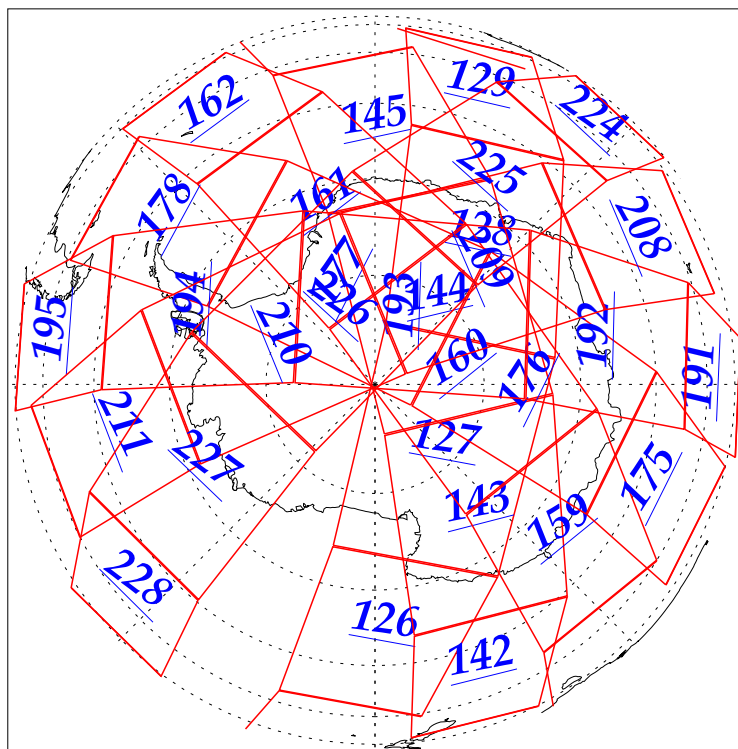

L1B Availability
AMSU Granules: 240
HSB Granules: 240
AIRS Granules: 240

31 Aug 2002
DoY 243
Aqua Day 119
Granules: 1 to 120

Granules: 121 to 240

Legend: AMSU Available, HSB Available, AIRS Available

L1B Availability
AMSU Granules: 240
HSB Granules: 240
AIRS Granules: 240

31 Aug 2002
DoY 243
Aqua Day 119

Ascending Granules

Descending Granules

Legend: AMSU Available, HSB Available, AIRS Available

L1B Availability
 AMSU Granules: 240
 HSB Granules: 240
 AIRS Granules: 240

31 Aug 2002
 DoY 243
 Aqua Day 119

Northern Hemisphere Granules

Southern Hemisphere Granules

Legend: AMSU Available, HSB Available, **AIRS Available**