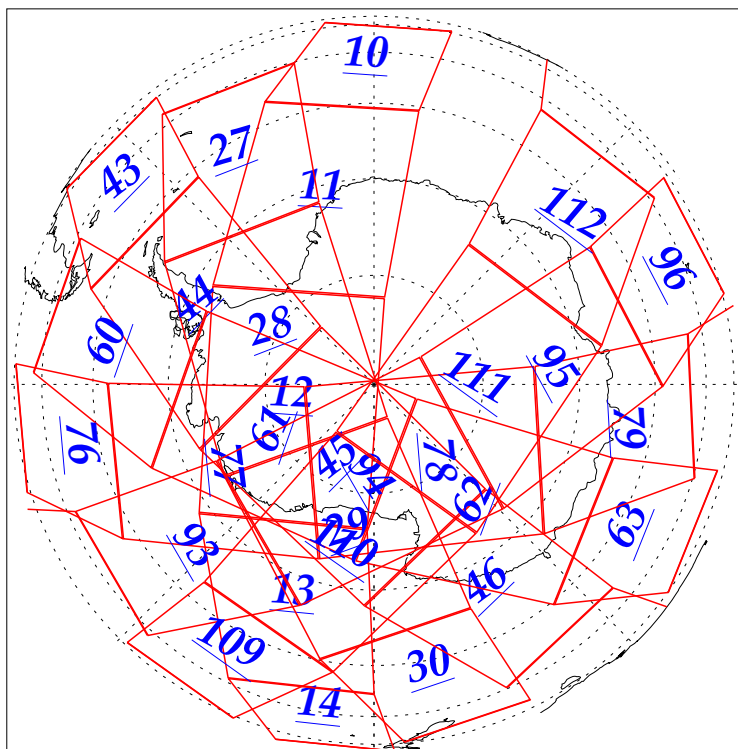

L1B Availability
AMSU Granules: 240
HSB Granules: 240
AIRS Granules: 240

31 Aug 2002
DoY 243
Aqua Day 119
Granules: 1 to 120

Granules: 121 to 240

Legend: AMSU Available, HSB Available, AIRS Available

L1B Availability
AMSU Granules: 240
HSB Granules: 240
AIRS Granules: 240

31 Aug 2002
DoY 243
Aqua Day 119

Ascending Granules

Descending Granules

Legend: AMSU Available, HSB Available, AIRS Available

L1B Availability
 AMSU Granules: 240
 HSB Granules: 240
 AIRS Granules: 240

31 Aug 2002
 DoY 243
 Aqua Day 119

Northern Hemisphere Granules

Southern Hemisphere Granules

Legend: AMSU Available, HSB Available, **AIRS Available**