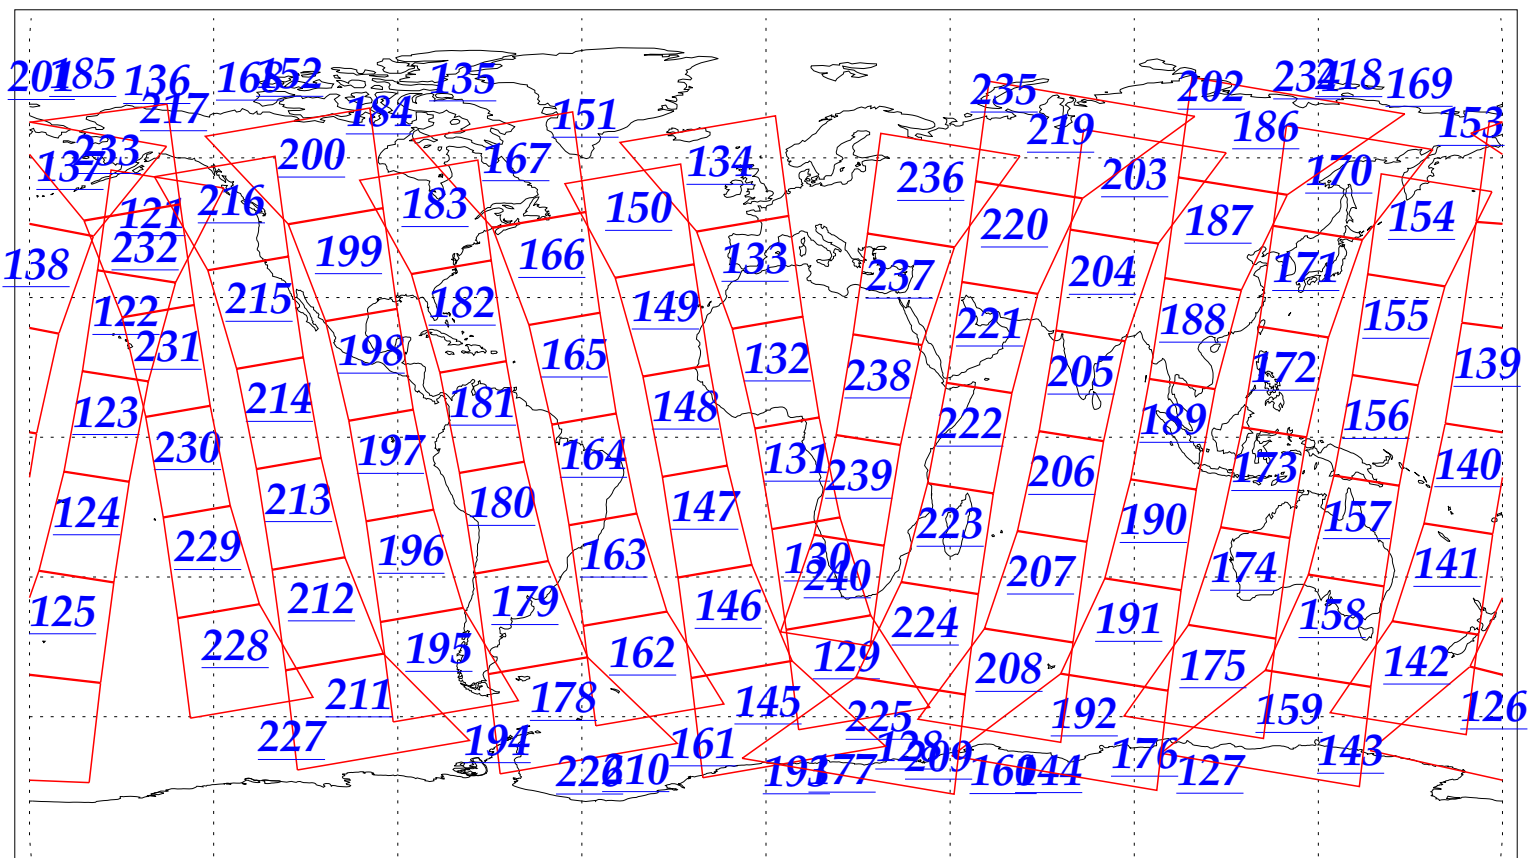

L1B Availability
AMSU Granules: 240
HSB Granules: 240
AIRS Granules: 240

31 Aug 2002
DoY 243
Aqua Day 119
Granules: 1 to 120

Granules: 121 to 240

Legend: AMSU Available, HSB Available, AIRS Available

L1B Availability
AMSU Granules: 240
HSB Granules: 240
AIRS Granules: 240

31 Aug 2002
DoY 243
Aqua Day 119

Ascending Granules

Descending Granules

Legend: AMSU Available, HSB Available, AIRS Available

L1B Availability
 AMSU Granules: 240
 HSB Granules: 240
 AIRS Granules: 240

31 Aug 2002
 DoY 243
 Aqua Day 119

Northern Hemisphere Granules

Southern Hemisphere Granules

Legend: AMSU Available, HSB Available, **AIRS Available**