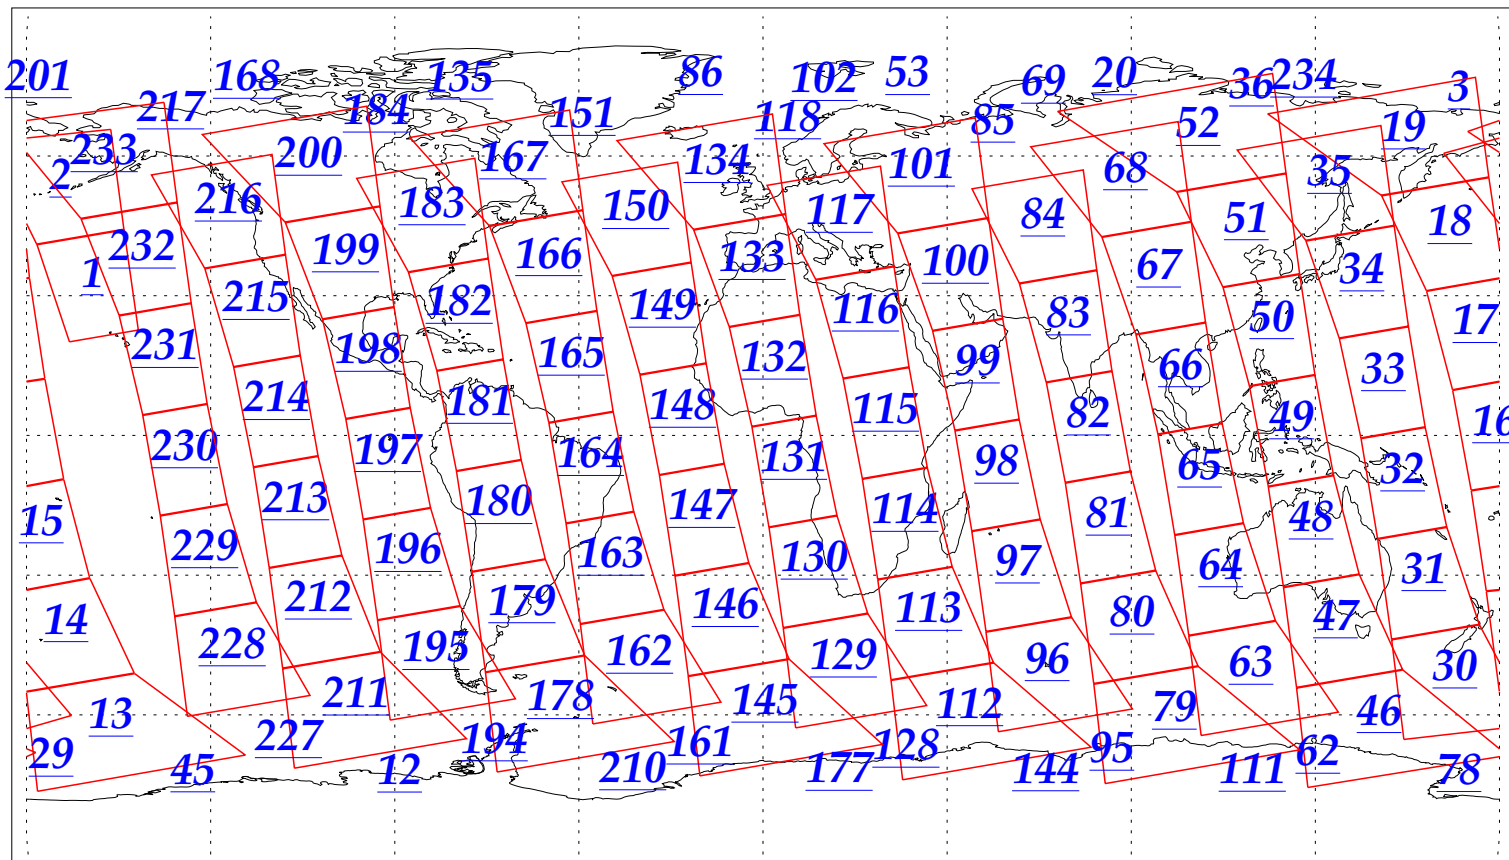

L1B Availability
AMSU Granules: 240
HSB Granules: 240
AIRS Granules: 240

31 Aug 2002
DoY 243
Aqua Day 119
Granules: 1 to 120

Granules: 121 to 240

Legend: AMSU Available, HSB Available, AIRS Available

L1B Availability
AMSU Granules: 240
HSB Granules: 240
AIRS Granules: 240

31 Aug 2002
DoY 243
Aqua Day 119

Ascending Granules

Descending Granules

Legend: AMSU Available, HSB Available, AIRS Available

L1B Availability
 AMSU Granules: 240
 HSB Granules: 240
 AIRS Granules: 240

31 Aug 2002
 DoY 243
 Aqua Day 119

Northern Hemisphere Granules

Southern Hemisphere Granules

Legend: AMSU Available, HSB Available, **AIRS Available**