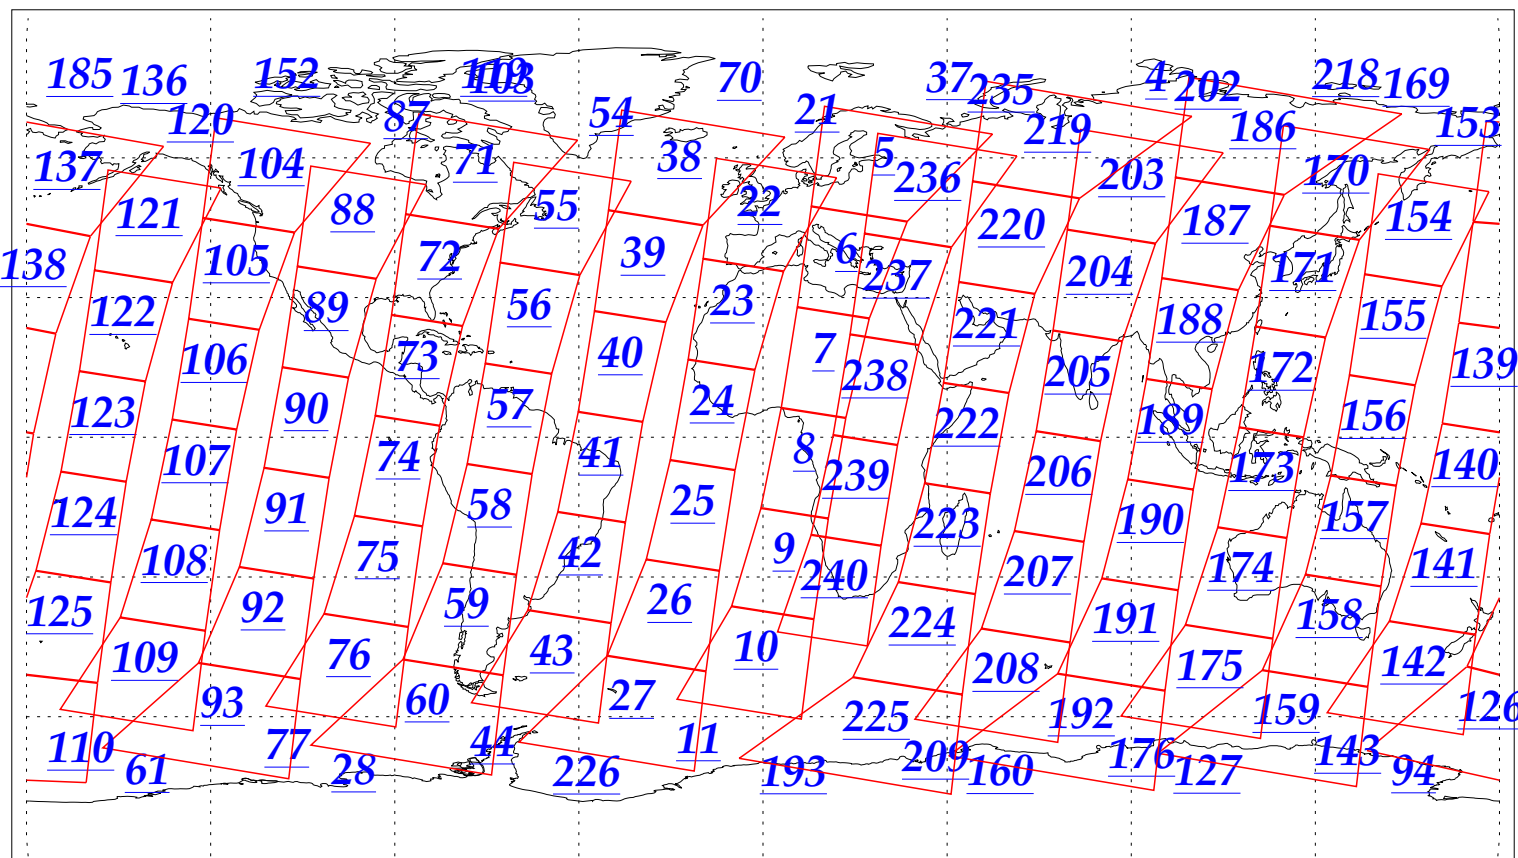

L1B Availability
AMSU Granules: 240
HSB Granules: 240
AIRS Granules: 240

31 Aug 2002
DoY 243
Aqua Day 119
Granules: 1 to 120

Granules: 121 to 240

Legend: AMSU Available, HSB Available, AIRS Available

L1B Availability
AMSU Granules: 240
HSB Granules: 240
AIRS Granules: 240

31 Aug 2002
DoY 243
Aqua Day 119

Ascending Granules

Descending Granules

Legend: AMSU Available, HSB Available, AIRS Available

L1B Availability
 AMSU Granules: 240
 HSB Granules: 240
 AIRS Granules: 240

31 Aug 2002
 DoY 243
 Aqua Day 119

Northern Hemisphere Granules

Southern Hemisphere Granules

Legend: AMSU Available, HSB Available, **AIRS Available**