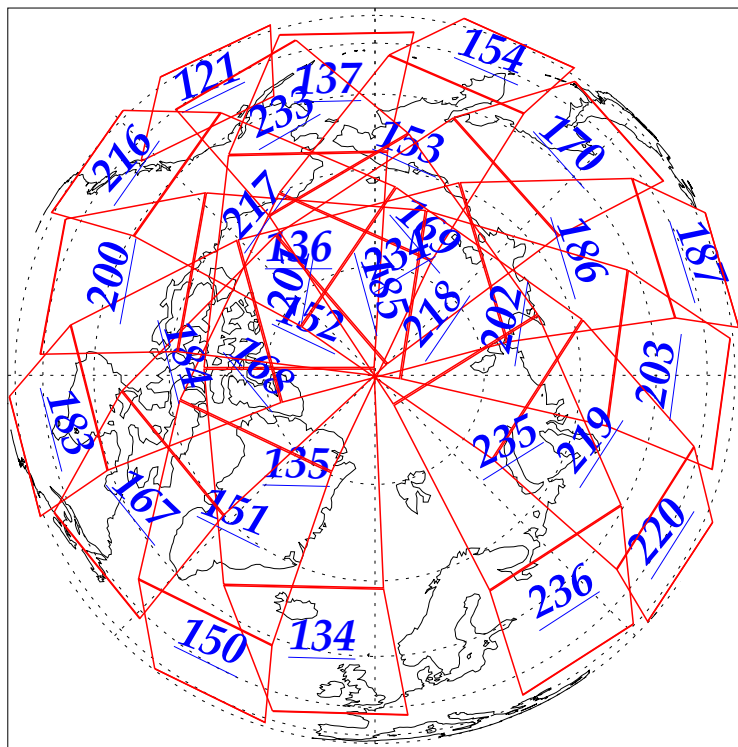

L1B Availability
AMSU Granules: 240
HSB Granules: 240
AIRS Granules: 240

31 Aug 2002
DoY 243
Aqua Day 119
Granules: 1 to 120

Granules: 121 to 240

Legend: AMSU Available, HSB Available, AIRS Available

L1B Availability
AMSU Granules: 240
HSB Granules: 240
AIRS Granules: 240

31 Aug 2002
DoY 243
Aqua Day 119

Ascending Granules

Descending Granules

Legend: AMSU Available, HSB Available, AIRS Available

L1B Availability
 AMSU Granules: 240
 HSB Granules: 240
 AIRS Granules: 240

31 Aug 2002
 DoY 243
 Aqua Day 119

Northern Hemisphere Granules

Southern Hemisphere Granules

Legend: AMSU Available, HSB Available, **AIRS Available**