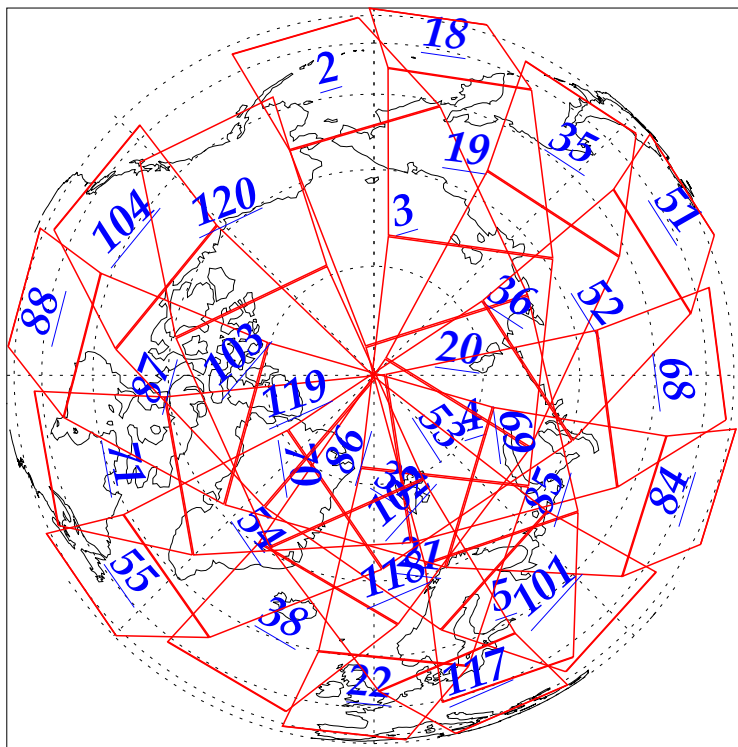

L1B Availability
AMSU Granules: 240
HSB Granules: 240
AIRS Granules: 240

31 Aug 2002
DoY 243
Aqua Day 119
Granules: 1 to 120

Granules: 121 to 240

Legend: AMSU Available, HSB Available, AIRS Available

L1B Availability
AMSU Granules: 240
HSB Granules: 240
AIRS Granules: 240

31 Aug 2002
DoY 243
Aqua Day 119

Ascending Granules

Descending Granules

Legend: AMSU Available, HSB Available, AIRS Available

L1B Availability
 AMSU Granules: 240
 HSB Granules: 240
 AIRS Granules: 240

31 Aug 2002
 DoY 243
 Aqua Day 119

Northern Hemisphere Granules

Southern Hemisphere Granules

Legend: AMSU Available, HSB Available, **AIRS Available**