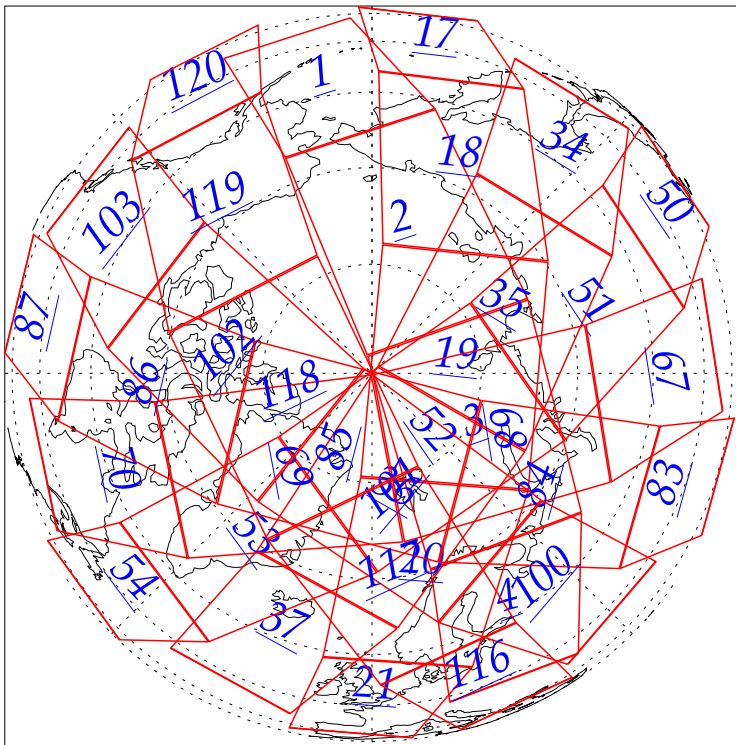

L1B Availability  
AMSU Granules: 240  
HSB Granules: 240  
AIRS Granules: 0

24 Aug 2002  
DoY 236  
Aqua Day 112  
Granules: 1 to 120

Granules: 121 to 240

Legend: AMSU Available, HSB Available, AIRS Available

L1B Availability  
AMSU Granules: 240  
HSB Granules: 240  
AIRS Granules: 0

24 Aug 2002  
DoY 236  
Aqua Day 112

Ascending Granules

Descending Granules

Legend: AMSU Available, HSB Available, AIRS Available

L1B Availability  
 AMSU Granules: 240  
 HSB Granules: 240  
 AIRS Granules: 0

24 Aug 2002  
 DoY 236  
 Aqua Day 112

Northern Hemisphere Granules

Southern Hemisphere Granules

Legend: AMSU Available, HSB Available, AIRS Available