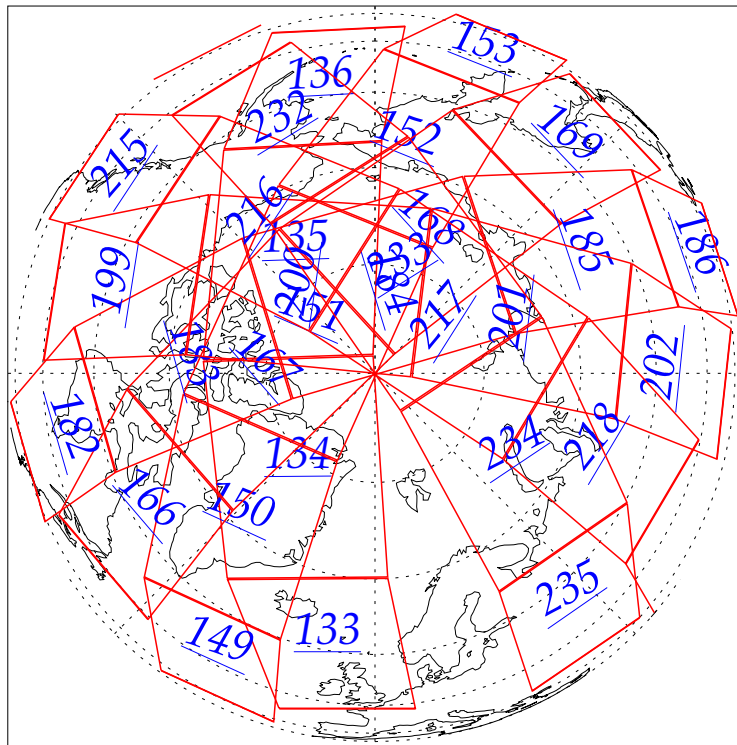

L1B Availability  
AMSU Granules: 240  
HSB Granules: 240  
AIRS Granules: 0

24 Aug 2002  
DoY 236  
Aqua Day 112  
Granules: 1 to 120

Granules: 121 to 240

Legend: AMSU Available, HSB Available, AIRS Available

L1B Availability  
AMSU Granules: 240  
HSB Granules: 240  
AIRS Granules: 0

24 Aug 2002  
DoY 236  
Aqua Day 112

Ascending Granules

Descending Granules

Legend: AMSU Available, HSB Available, AIRS Available

L1B Availability  
 AMSU Granules: 240  
 HSB Granules: 240  
 AIRS Granules: 0

24 Aug 2002  
 DoY 236  
 Aqua Day 112

Northern Hemisphere Granules

Southern Hemisphere Granules

Legend: AMSU Available, HSB Available, AIRS Available