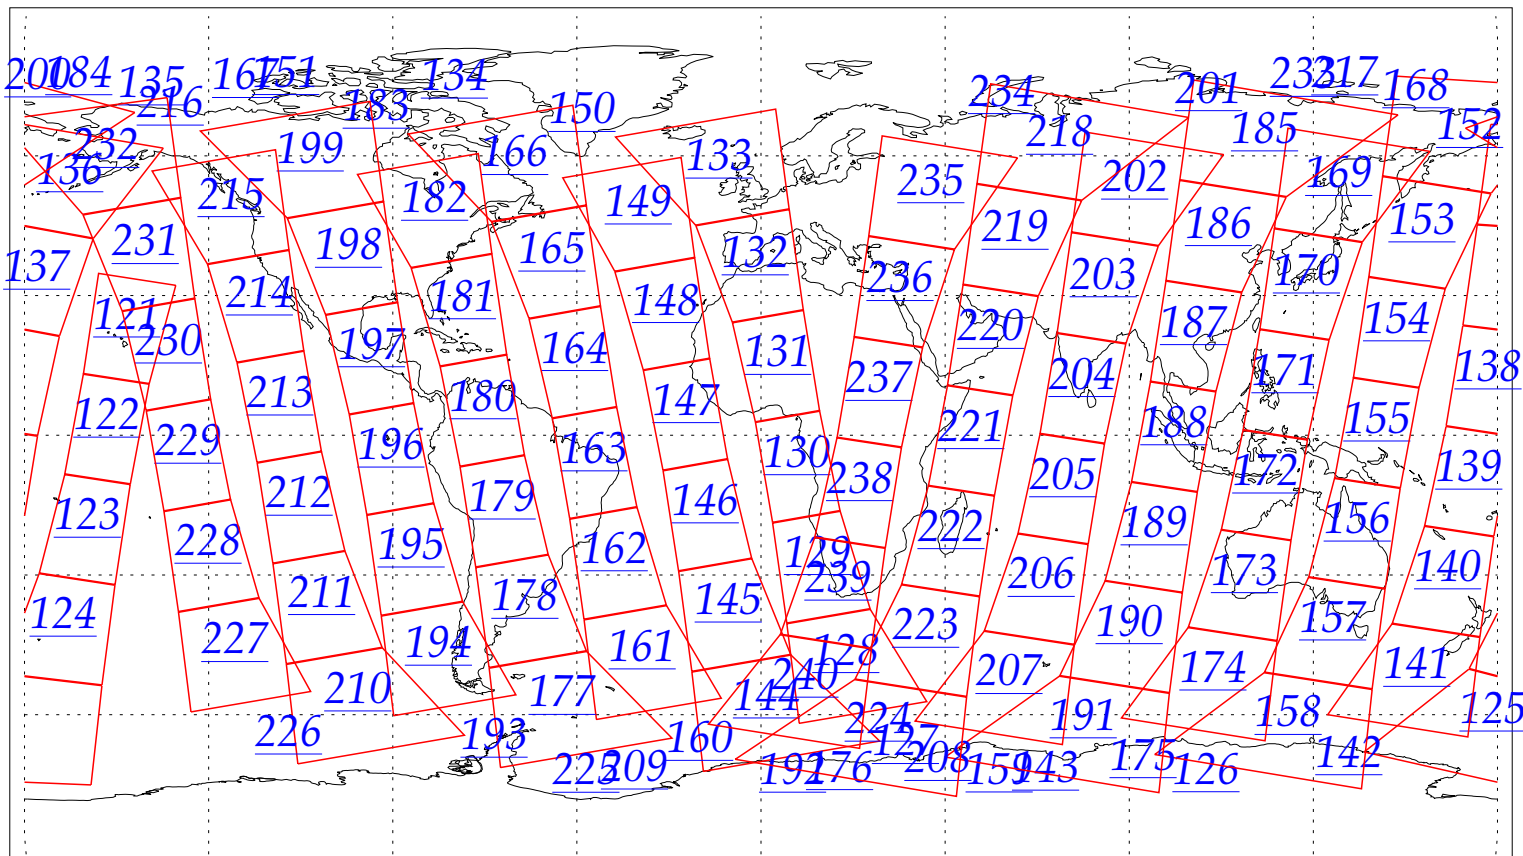

L1B Availability  
AMSU Granules: 240  
HSB Granules: 240  
AIRS Granules: 0

24 Aug 2002  
DoY 236  
Aqua Day 112  
Granules: 1 to 120

Granules: 121 to 240

Legend: AMSU Available, HSB Available, AIRS Available

L1B Availability  
AMSU Granules: 240  
HSB Granules: 240  
AIRS Granules: 0

24 Aug 2002  
DoY 236  
Aqua Day 112

Ascending Granules

Descending Granules

Legend: AMSU Available, HSB Available, AIRS Available

L1B Availability  
 AMSU Granules: 240  
 HSB Granules: 240  
 AIRS Granules: 0

24 Aug 2002  
 DoY 236  
 Aqua Day 112

Northern Hemisphere Granules

Southern Hemisphere Granules

Legend: AMSU Available, HSB Available, AIRS Available