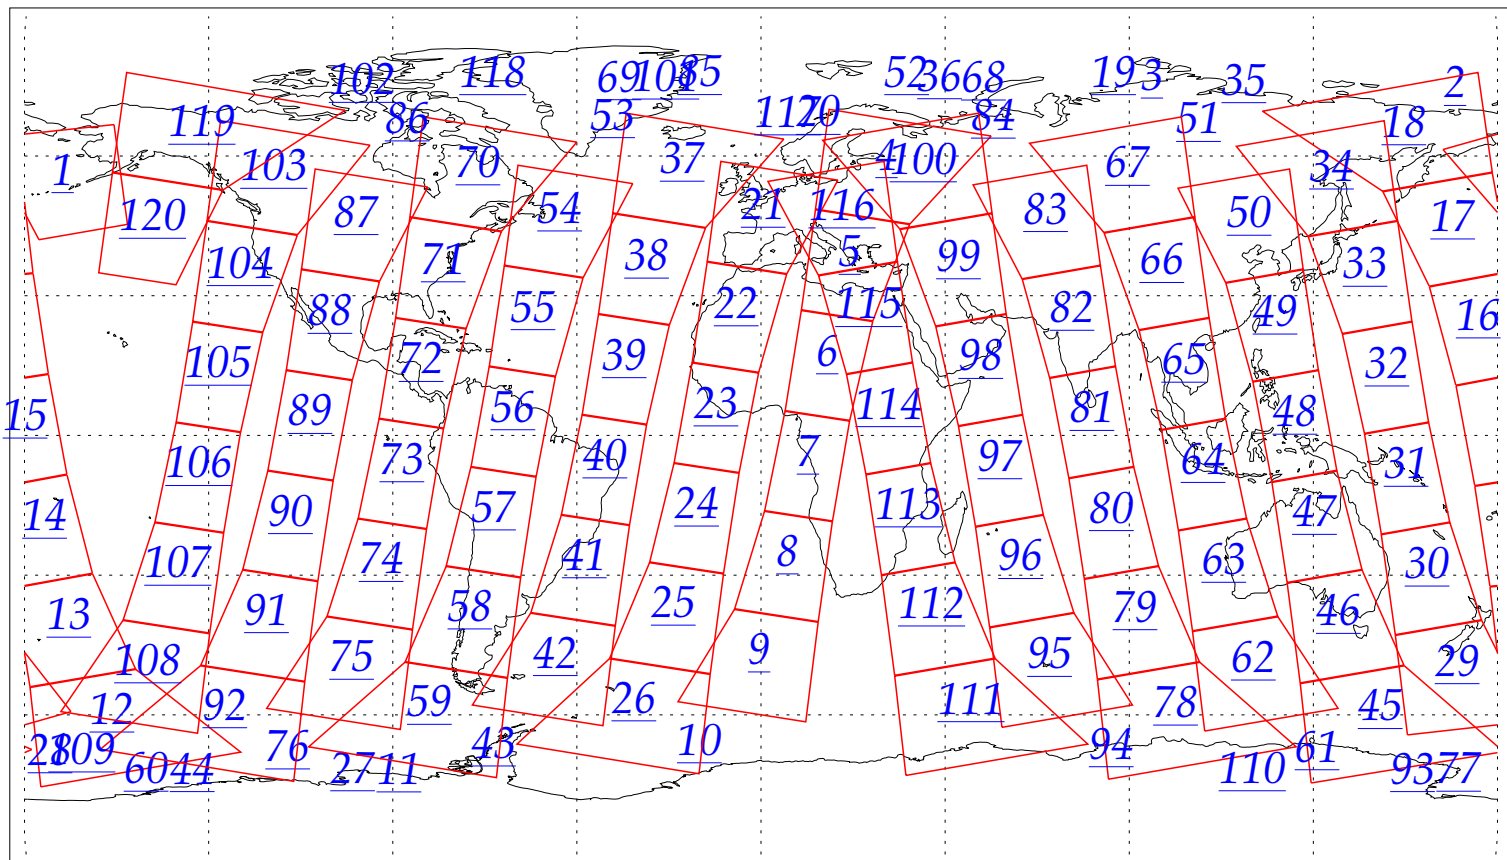

L1B Availability  
AMSU Granules: 240  
HSB Granules: 240  
AIRS Granules: 0

24 Aug 2002  
DoY 236  
Aqua Day 112  
Granules: 1 to 120

Granules: 121 to 240

Legend: AMSU Available, HSB Available, AIRS Available

L1B Availability  
AMSU Granules: 240  
HSB Granules: 240  
AIRS Granules: 0

24 Aug 2002  
DoY 236  
Aqua Day 112

Ascending Granules

Descending Granules

Legend: AMSU Available, HSB Available, AIRS Available

L1B Availability  
 AMSU Granules: 240  
 HSB Granules: 240  
 AIRS Granules: 0

24 Aug 2002  
 DoY 236  
 Aqua Day 112

Northern Hemisphere Granules

Southern Hemisphere Granules

Legend: AMSU Available, HSB Available, AIRS Available