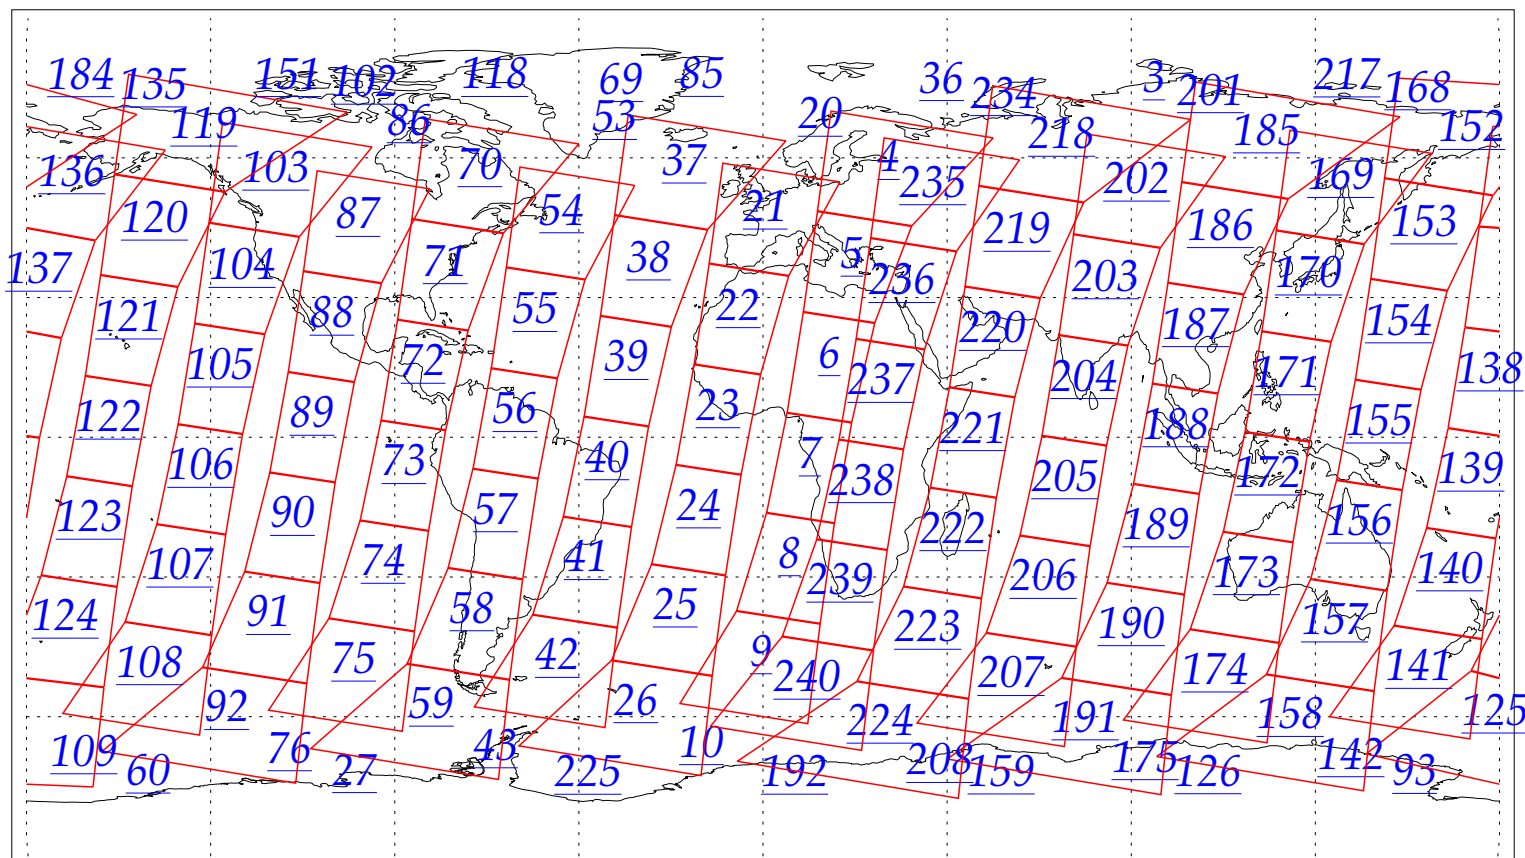

L1B Availability  
AMSU Granules: 240  
HSB Granules: 240  
AIRS Granules: 0

24 Aug 2002  
DoY 236  
Aqua Day 112  
Granules: 1 to 120

Granules: 121 to 240

Legend: AMSU Available, HSB Available, AIRS Available

L1B Availability  
AMSU Granules: 240  
HSB Granules: 240  
AIRS Granules: 0

24 Aug 2002  
DoY 236  
Aqua Day 112

Ascending Granules

Descending Granules

Legend: AMSU Available, HSB Available, AIRS Available

L1B Availability  
 AMSU Granules: 240  
 HSB Granules: 240  
 AIRS Granules: 0

24 Aug 2002  
 DoY 236  
 Aqua Day 112

Northern Hemisphere Granules

Southern Hemisphere Granules

Legend: AMSU Available, HSB Available, AIRS Available