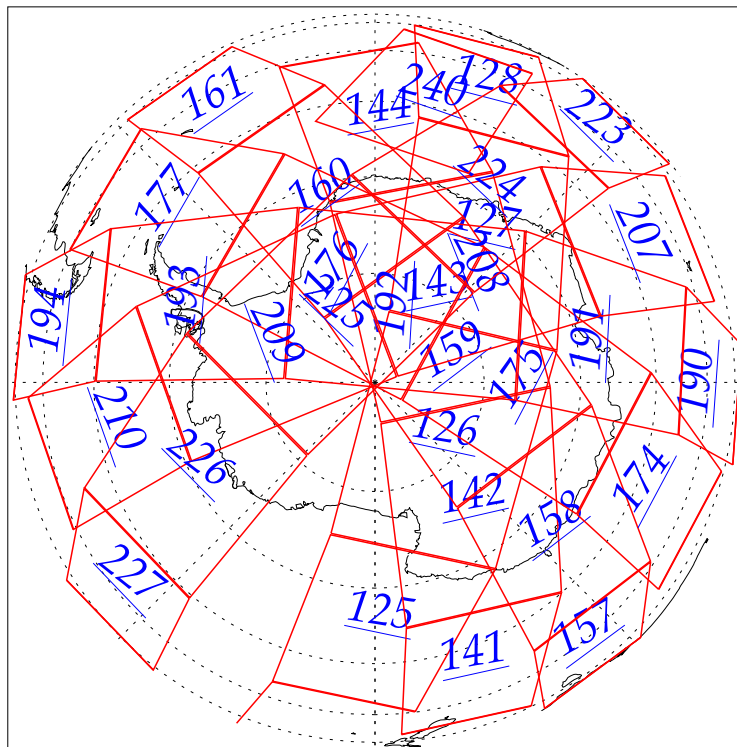

L1B Availability  
AMSU Granules: 240  
HSB Granules: 240  
AIRS Granules: 0

24 Aug 2002  
DoY 236  
Aqua Day 112  
Granules: 1 to 120

Granules: 121 to 240

Legend: AMSU Available, HSB Available, AIRS Available

L1B Availability  
AMSU Granules: 240  
HSB Granules: 240  
AIRS Granules: 0

24 Aug 2002  
DoY 236  
Aqua Day 112

Ascending Granules

Descending Granules

Legend: AMSU Available, HSB Available, AIRS Available

L1B Availability  
 AMSU Granules: 240  
 HSB Granules: 240  
 AIRS Granules: 0

24 Aug 2002  
 DoY 236  
 Aqua Day 112

Northern Hemisphere Granules

Southern Hemisphere Granules

Legend: AMSU Available, HSB Available, AIRS Available