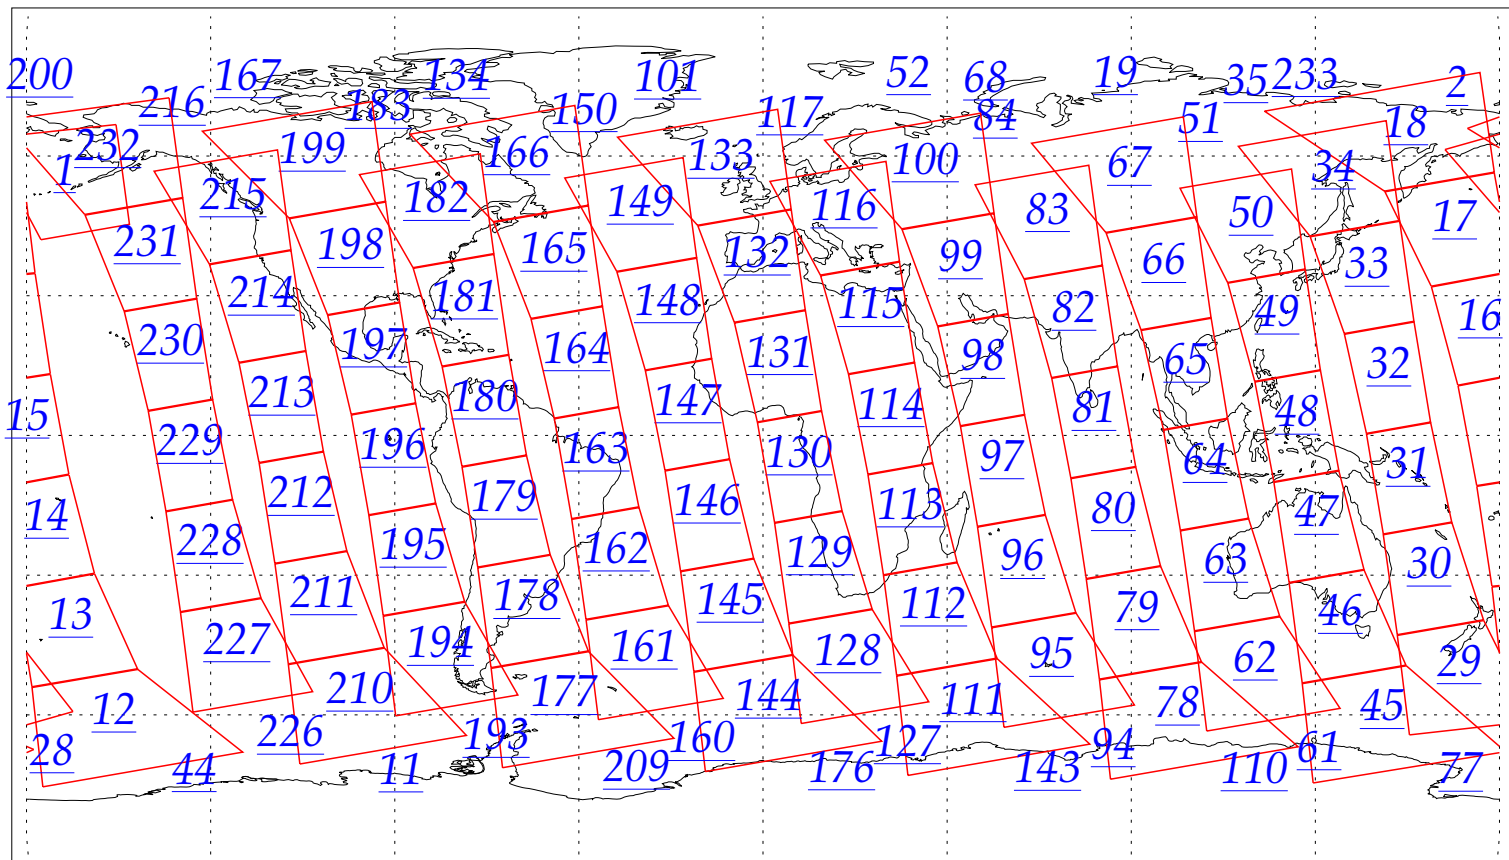

L1B Availability  
AMSU Granules: 240  
HSB Granules: 240  
AIRS Granules: 0

24 Aug 2002  
DoY 236  
Aqua Day 112  
Granules: 1 to 120

Granules: 121 to 240

Legend: AMSU Available, HSB Available, AIRS Available

L1B Availability  
AMSU Granules: 240  
HSB Granules: 240  
AIRS Granules: 0

24 Aug 2002  
DoY 236  
Aqua Day 112

Ascending Granules

Descending Granules

Legend: AMSU Available, HSB Available, AIRS Available

L1B Availability  
 AMSU Granules: 240  
 HSB Granules: 240  
 AIRS Granules: 0

24 Aug 2002  
 DoY 236  
 Aqua Day 112

Northern Hemisphere Granules

Southern Hemisphere Granules

Legend: AMSU Available, HSB Available, AIRS Available