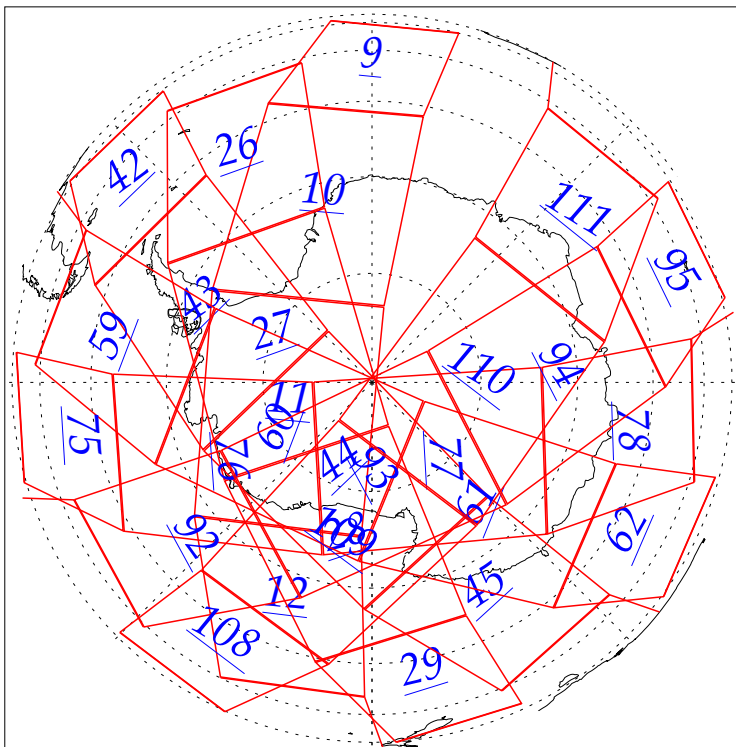

L1B Availability  
AMSU Granules: 240  
HSB Granules: 240  
AIRS Granules: 0

24 Aug 2002  
DoY 236  
Aqua Day 112  
Granules: 1 to 120

Granules: 121 to 240

Legend: AMSU Available, HSB Available, AIRS Available

L1B Availability  
AMSU Granules: 240  
HSB Granules: 240  
AIRS Granules: 0

24 Aug 2002  
DoY 236  
Aqua Day 112

Ascending Granules

Descending Granules

Legend: AMSU Available, HSB Available, AIRS Available

L1B Availability  
 AMSU Granules: 240  
 HSB Granules: 240  
 AIRS Granules: 0

24 Aug 2002  
 DoY 236  
 Aqua Day 112

Northern Hemisphere Granules

Southern Hemisphere Granules

Legend: AMSU Available, HSB Available, AIRS Available