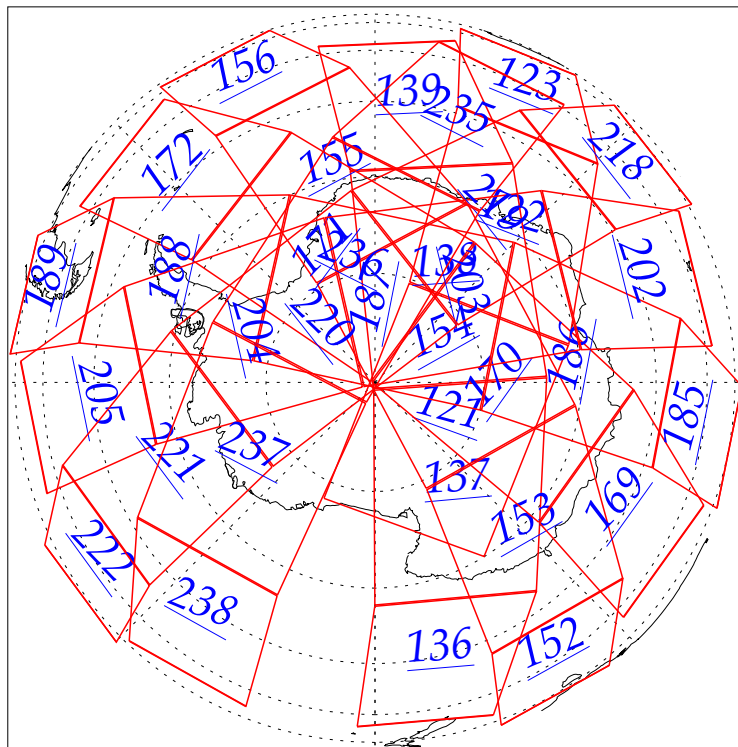

L1B Availability  
AMSU Granules: 240  
HSB Granules: 240  
AIRS Granules: 0

21 Aug 2002  
DoY 233  
Aqua Day 109  
Granules: 1 to 120

Granules: 121 to 240

Legend: AMSU Available, HSB Available, AIRS Available

L1B Availability  
AMSU Granules: 240  
HSB Granules: 240  
AIRS Granules: 0

21 Aug 2002  
DoY 233  
Aqua Day 109

Ascending Granules

Descending Granules

Legend: AMSU Available, HSB Available, AIRS Available

L1B Availability  
 AMSU Granules: 240  
 HSB Granules: 240  
 AIRS Granules: 0

21 Aug 2002  
 DoY 233  
 Aqua Day 109

Northern Hemisphere Granules

Southern Hemisphere Granules

Legend: AMSU Available, HSB Available, **AIRS Available**