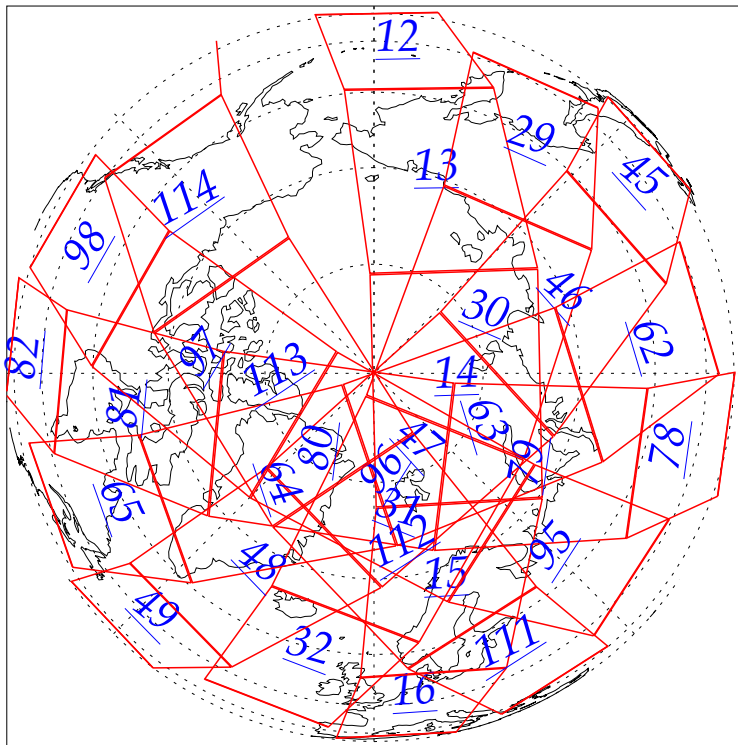

L1B Availability  
AMSU Granules: 240  
HSB Granules: 240  
AIRS Granules: 0

21 Aug 2002  
DoY 233  
Aqua Day 109  
Granules: 1 to 120

Granules: 121 to 240

Legend: AMSU Available, HSB Available, AIRS Available

L1B Availability  
AMSU Granules: 240  
HSB Granules: 240  
AIRS Granules: 0

21 Aug 2002  
DoY 233  
Aqua Day 109

Ascending Granules

Descending Granules

Legend: AMSU Available, HSB Available, AIRS Available

L1B Availability  
 AMSU Granules: 240  
 HSB Granules: 240  
 AIRS Granules: 0

21 Aug 2002  
 DoY 233  
 Aqua Day 109

Northern Hemisphere Granules

Southern Hemisphere Granules

Legend: AMSU Available, HSB Available, **AIRS Available**