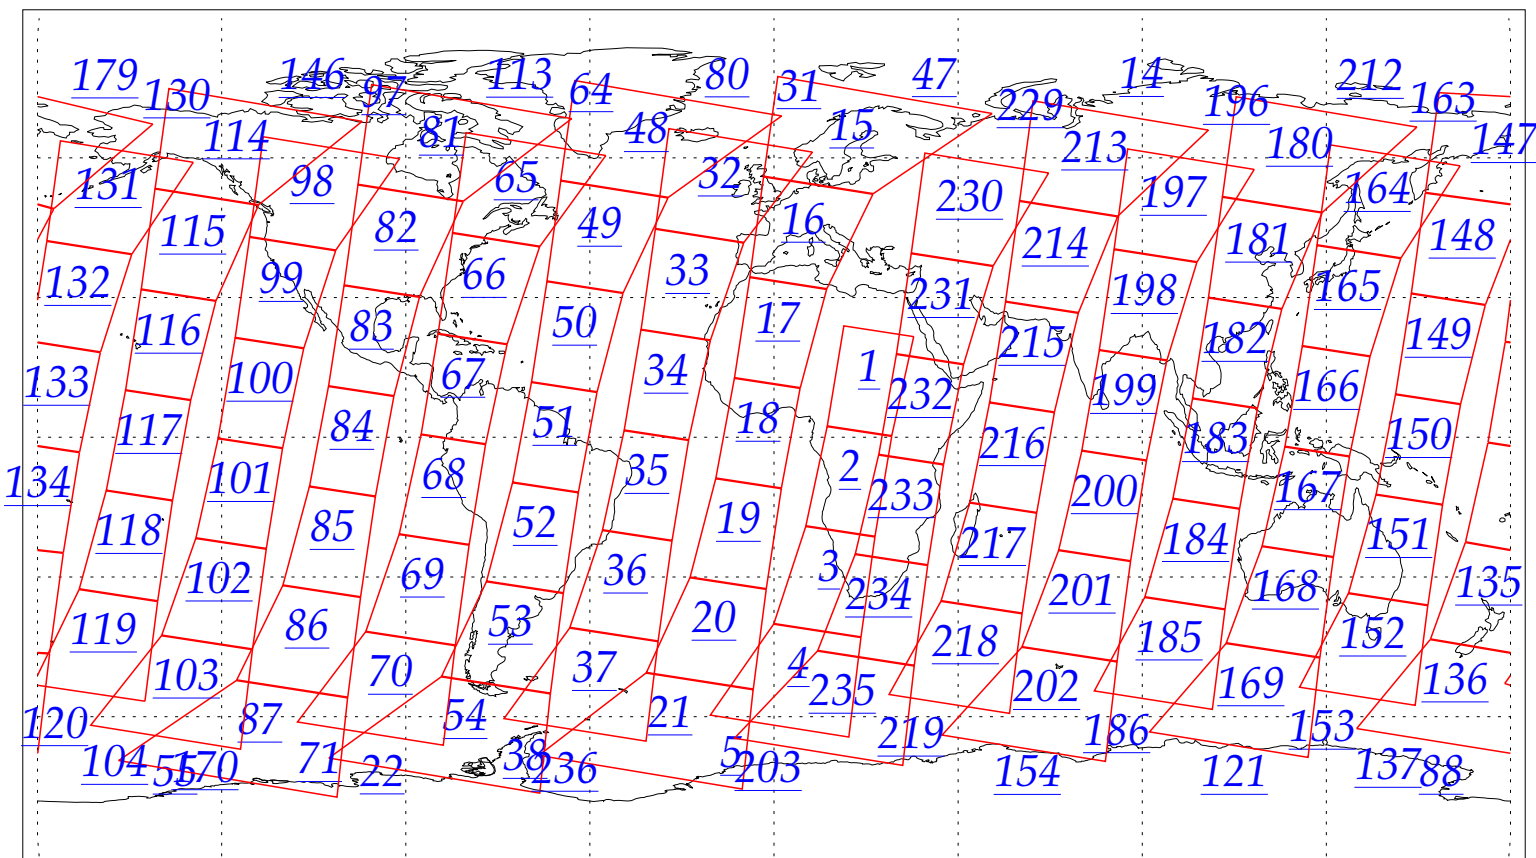

L1B Availability  
AMSU Granules: 240  
HSB Granules: 240  
AIRS Granules: 0

21 Aug 2002  
DoY 233  
Aqua Day 109  
Granules: 1 to 120

Granules: 121 to 240

Legend: AMSU Available, HSB Available, AIRS Available

L1B Availability  
AMSU Granules: 240  
HSB Granules: 240  
AIRS Granules: 0

21 Aug 2002  
DoY 233  
Aqua Day 109

Ascending Granules

Descending Granules

Legend: AMSU Available, HSB Available, AIRS Available

L1B Availability  
 AMSU Granules: 240  
 HSB Granules: 240  
 AIRS Granules: 0

21 Aug 2002  
 DoY 233  
 Aqua Day 109

Northern Hemisphere Granules

Southern Hemisphere Granules

Legend: AMSU Available, HSB Available, **AIRS Available**