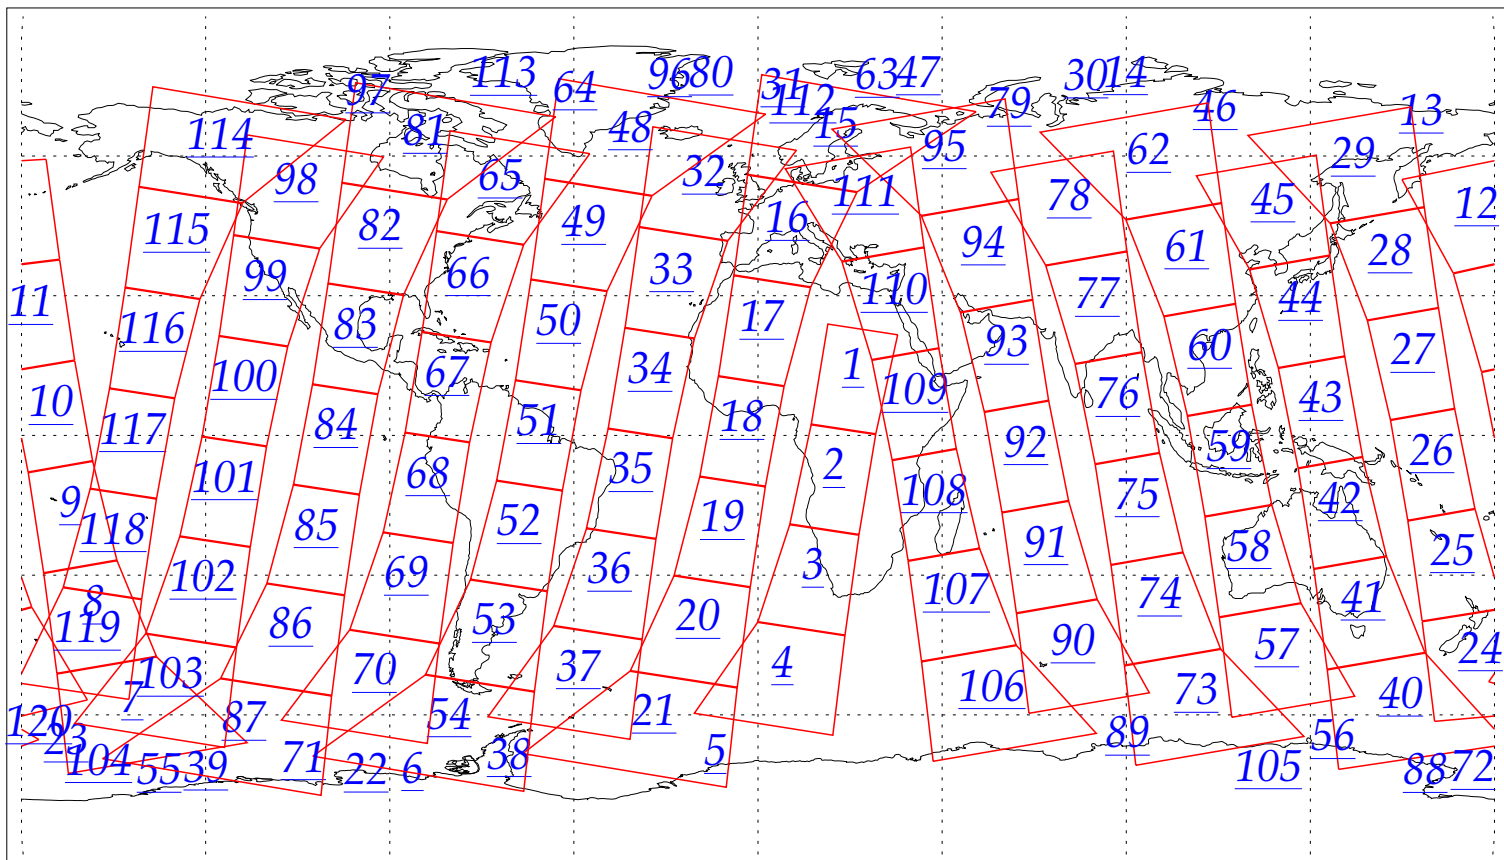

L1B Availability  
AMSU Granules: 240  
HSB Granules: 240  
AIRS Granules: 0

21 Aug 2002  
DoY 233  
Aqua Day 109  
Granules: 1 to 120

Granules: 121 to 240

Legend: AMSU Available, HSB Available, AIRS Available

L1B Availability  
AMSU Granules: 240  
HSB Granules: 240  
AIRS Granules: 0

21 Aug 2002  
DoY 233  
Aqua Day 109

Ascending Granules

Descending Granules

Legend: AMSU Available, HSB Available, AIRS Available

L1B Availability  
 AMSU Granules: 240  
 HSB Granules: 240  
 AIRS Granules: 0

21 Aug 2002  
 DoY 233  
 Aqua Day 109

Northern Hemisphere Granules

Southern Hemisphere Granules

Legend: AMSU Available, HSB Available, **AIRS Available**