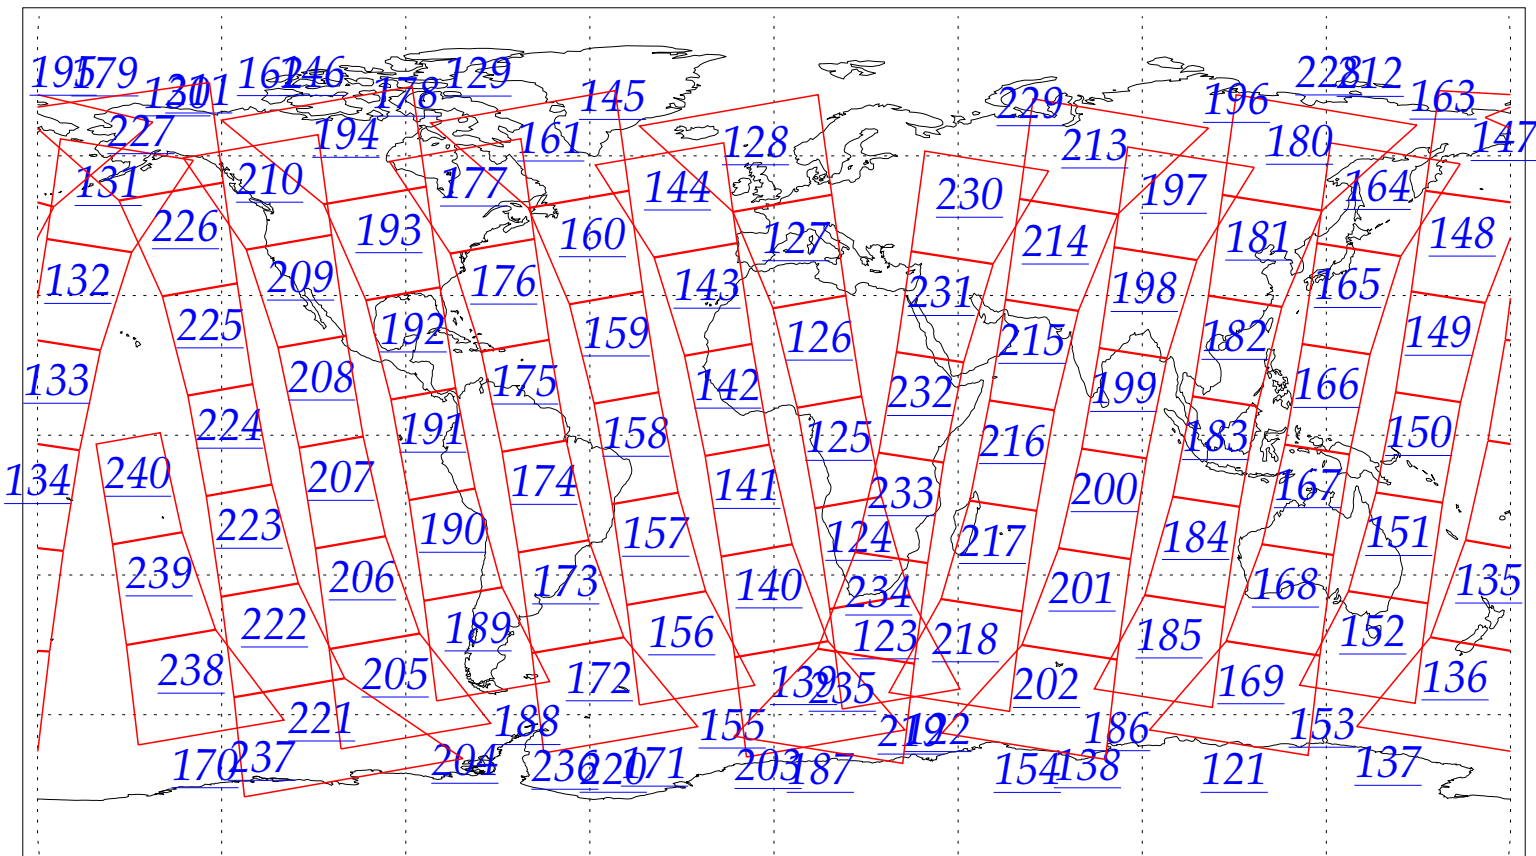

L1B Availability  
AMSU Granules: 240  
HSB Granules: 240  
AIRS Granules: 0

21 Aug 2002  
DoY 233  
Aqua Day 109  
Granules: 1 to 120

Granules: 121 to 240

Legend: AMSU Available, HSB Available, AIRS Available

L1B Availability  
AMSU Granules: 240  
HSB Granules: 240  
AIRS Granules: 0

21 Aug 2002  
DoY 233  
Aqua Day 109

Ascending Granules

Descending Granules

Legend: AMSU Available, HSB Available, AIRS Available