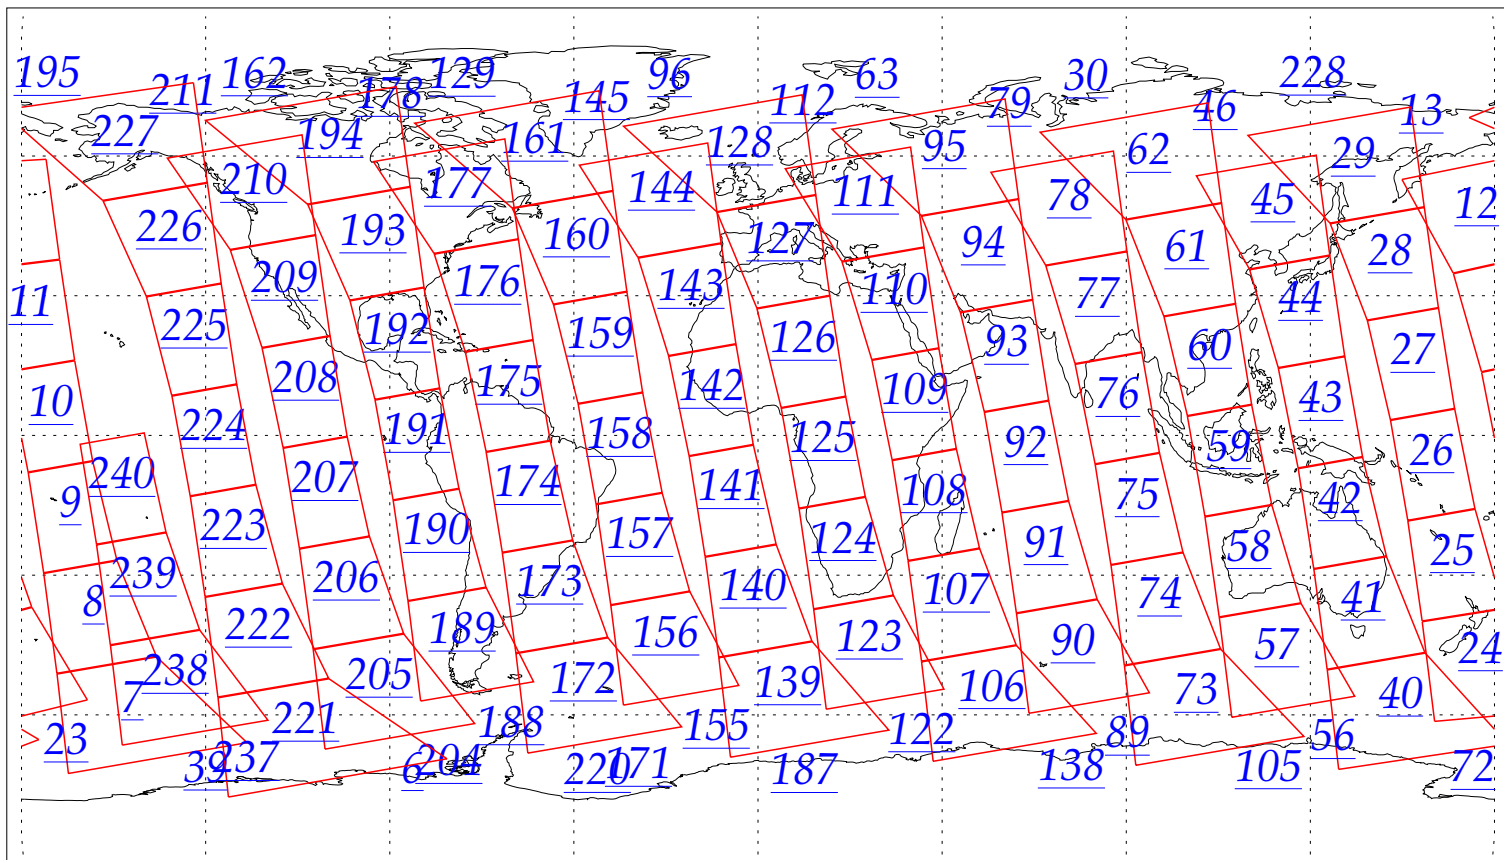

L1B Availability  
AMSU Granules: 240  
HSB Granules: 240  
AIRS Granules: 0

21 Aug 2002  
DoY 233  
Aqua Day 109  
Granules: 1 to 120

Granules: 121 to 240

Legend: AMSU Available, HSB Available, AIRS Available

L1B Availability  
AMSU Granules: 240  
HSB Granules: 240  
AIRS Granules: 0

21 Aug 2002  
DoY 233  
Aqua Day 109

Ascending Granules

Descending Granules

Legend: AMSU Available, HSB Available, AIRS Available

L1B Availability  
 AMSU Granules: 240  
 HSB Granules: 240  
 AIRS Granules: 0

21 Aug 2002  
 DoY 233  
 Aqua Day 109

Northern Hemisphere Granules

Southern Hemisphere Granules

Legend: AMSU Available, HSB Available, **AIRS Available**