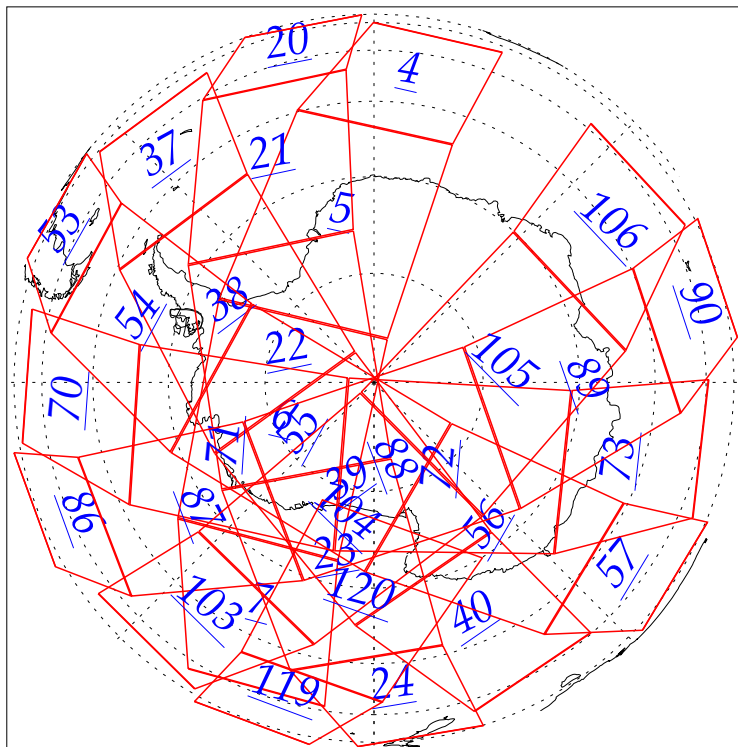

L1B Availability  
AMSU Granules: 240  
HSB Granules: 240  
AIRS Granules: 0

21 Aug 2002  
DoY 233  
Aqua Day 109  
Granules: 1 to 120

Granules: 121 to 240

Legend: AMSU Available, HSB Available, AIRS Available

L1B Availability  
AMSU Granules: 240  
HSB Granules: 240  
AIRS Granules: 0

21 Aug 2002  
DoY 233  
Aqua Day 109

Ascending Granules

Descending Granules

Legend: AMSU Available, HSB Available, AIRS Available

L1B Availability  
 AMSU Granules: 240  
 HSB Granules: 240  
 AIRS Granules: 0

21 Aug 2002  
 DoY 233  
 Aqua Day 109

Northern Hemisphere Granules

Southern Hemisphere Granules

Legend: AMSU Available, HSB Available, **AIRS Available**