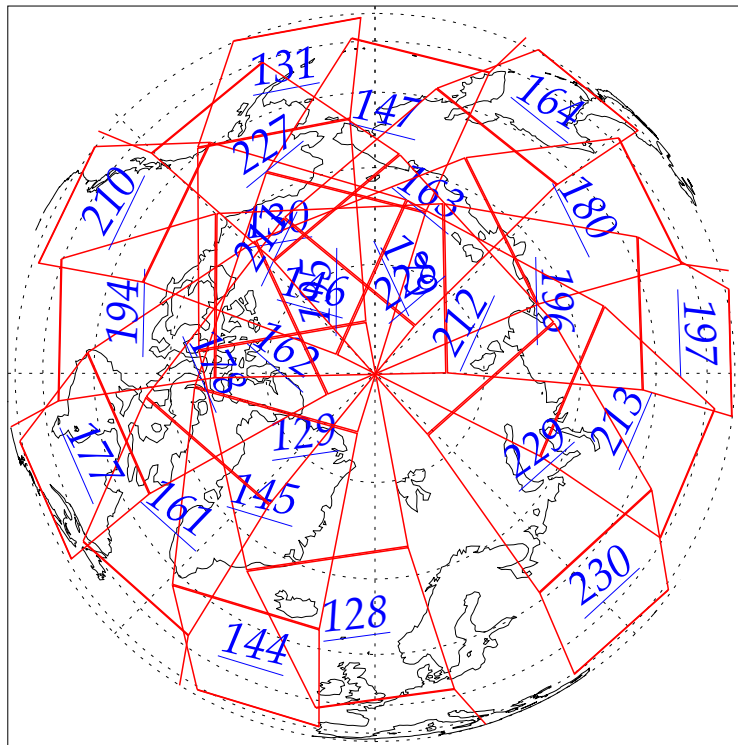

L1B Availability  
AMSU Granules: 240  
HSB Granules: 240  
AIRS Granules: 0

21 Aug 2002  
DoY 233  
Aqua Day 109  
Granules: 1 to 120

Granules: 121 to 240

Legend: AMSU Available, HSB Available, AIRS Available

L1B Availability  
AMSU Granules: 240  
HSB Granules: 240  
AIRS Granules: 0

21 Aug 2002  
DoY 233  
Aqua Day 109

Ascending Granules

Descending Granules

Legend: AMSU Available, HSB Available, AIRS Available

L1B Availability  
 AMSU Granules: 240  
 HSB Granules: 240  
 AIRS Granules: 0

21 Aug 2002  
 DoY 233  
 Aqua Day 109

Northern Hemisphere Granules

Southern Hemisphere Granules

Legend: AMSU Available, HSB Available, **AIRS Available**