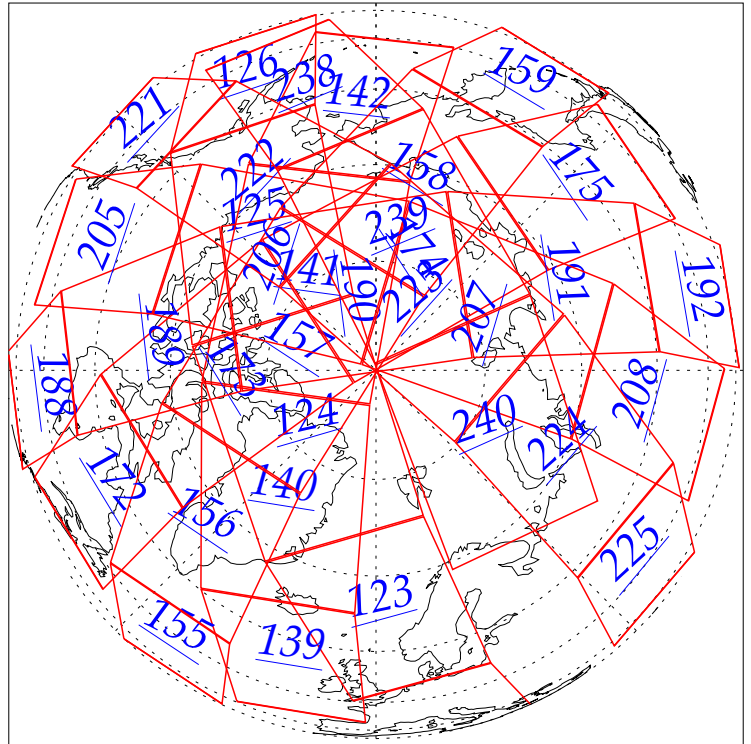

18 Aug 2002
DoY 230
Aqua Day 106

Ascending Granules

Descending Granules

Legend: AMSU Available, HSB Available, AIRS Available

L1B Availability
 AMSU Granules: 240
 HSB Granules: 240
 AIRS Granules: 0

18 Aug 2002
 DoY 230
 Aqua Day 106

Northern Hemisphere Granules

Southern Hemisphere Granules

Legend: AMSU Available, HSB Available, **AIRS Available**