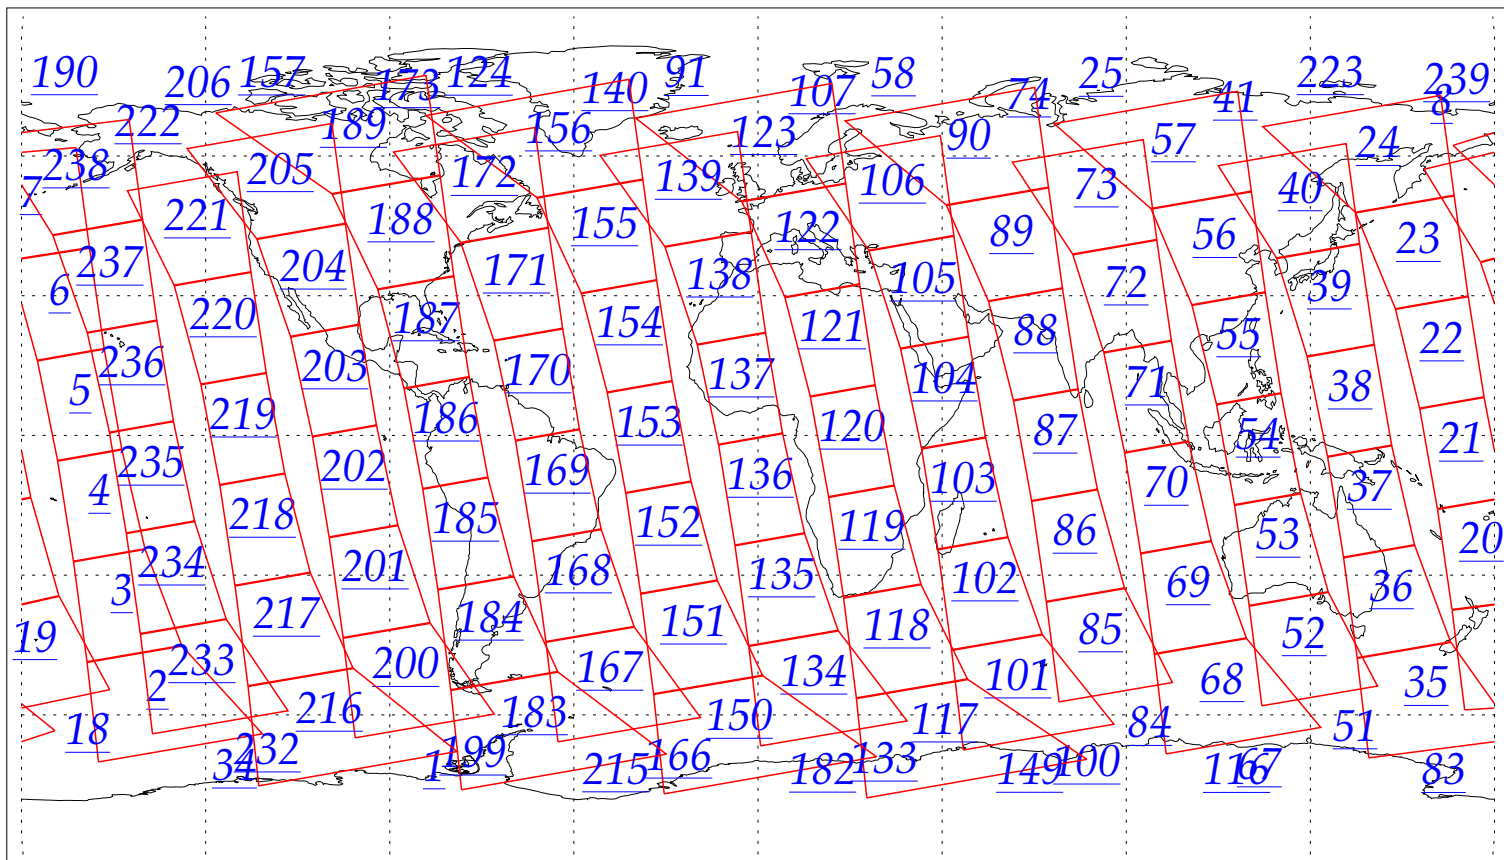

L1B Availability
AMSU Granules: 240
HSB Granules: 240
AIRS Granules: 0

18 Aug 2002
DoY 230
Aqua Day 106
Granules: 1 to 120

Granules: 121 to 240

Legend: AMSU Available, HSB Available, AIRS Available

L1B Availability
AMSU Granules: 240
HSB Granules: 240
AIRS Granules: 0

18 Aug 2002
DoY 230
Aqua Day 106

Ascending Granules

Descending Granules

Legend: AMSU Available, HSB Available, AIRS Available

L1B Availability
 AMSU Granules: 240
 HSB Granules: 240
 AIRS Granules: 0

18 Aug 2002
 DoY 230
 Aqua Day 106

Northern Hemisphere Granules

Southern Hemisphere Granules

Legend: AMSU Available, HSB Available, **AIRS Available**