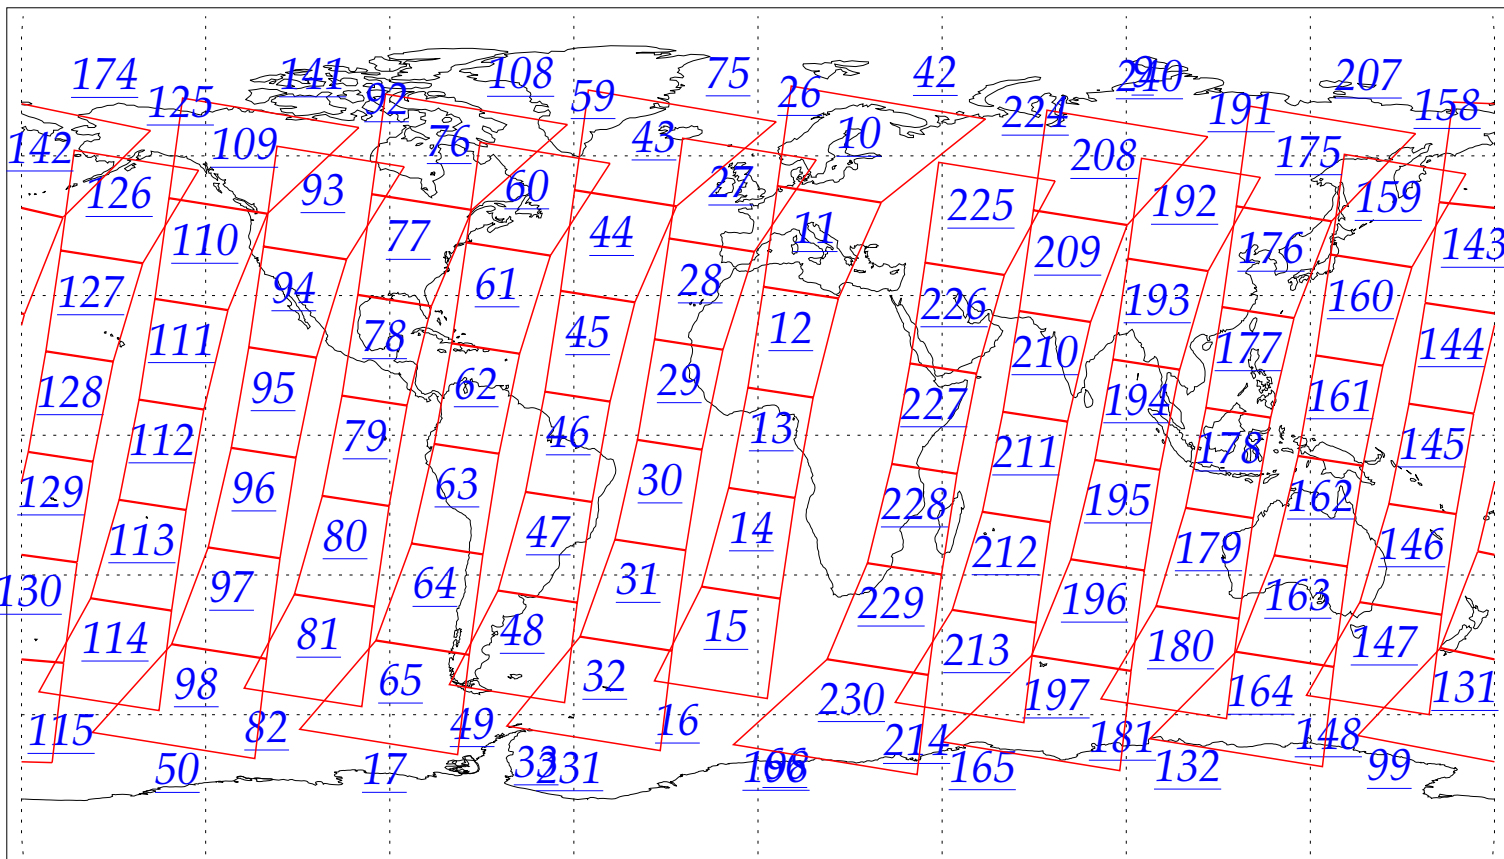

L1B Availability
AMSU Granules: 240
HSB Granules: 240
AIRS Granules: 0

18 Aug 2002
DoY 230
Aqua Day 106
Granules: 1 to 120

Granules: 121 to 240

Legend: AMSU Available, HSB Available, AIRS Available

L1B Availability
AMSU Granules: 240
HSB Granules: 240
AIRS Granules: 0

18 Aug 2002
DoY 230
Aqua Day 106

Ascending Granules

Descending Granules

Legend: AMSU Available, HSB Available, AIRS Available

L1B Availability
 AMSU Granules: 240
 HSB Granules: 240
 AIRS Granules: 0

18 Aug 2002
 DoY 230
 Aqua Day 106

Northern Hemisphere Granules

Southern Hemisphere Granules

Legend: AMSU Available, HSB Available, **AIRS Available**