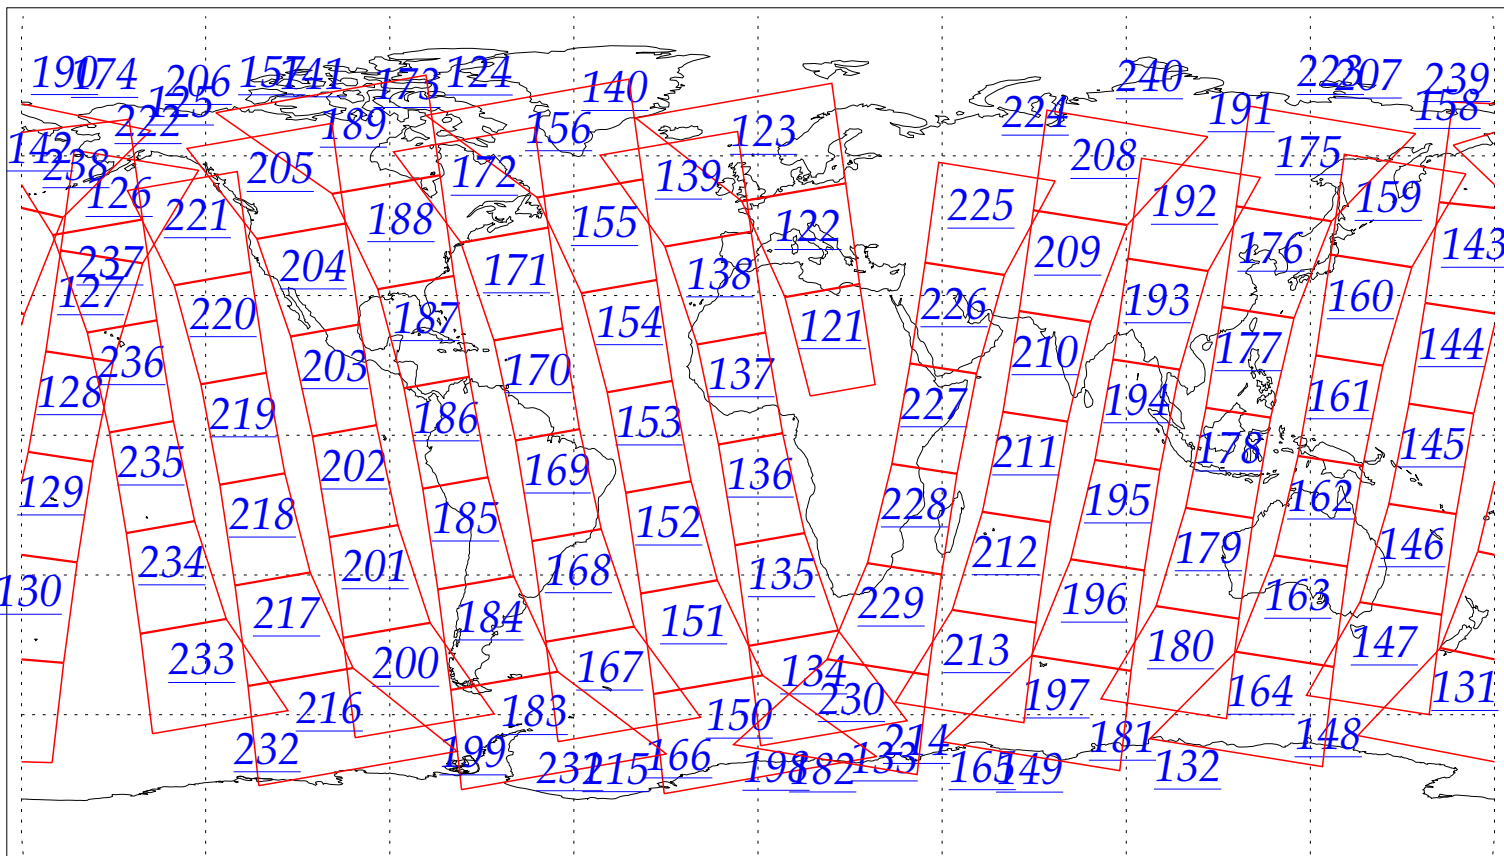

L1B Availability
AMSU Granules: 240
HSB Granules: 240
AIRS Granules: 0

18 Aug 2002
DoY 230
Aqua Day 106
Granules: 1 to 120

Granules: 121 to 240

Legend: AMSU Available, HSB Available, AIRS Available

L1B Availability
AMSU Granules: 240
HSB Granules: 240
AIRS Granules: 0

18 Aug 2002
DoY 230
Aqua Day 106

Ascending Granules

Descending Granules

Legend: AMSU Available, HSB Available, AIRS Available

L1B Availability
 AMSU Granules: 240
 HSB Granules: 240
 AIRS Granules: 0

18 Aug 2002
 DoY 230
 Aqua Day 106

Northern Hemisphere Granules

Southern Hemisphere Granules

Legend: AMSU Available, HSB Available, **AIRS Available**