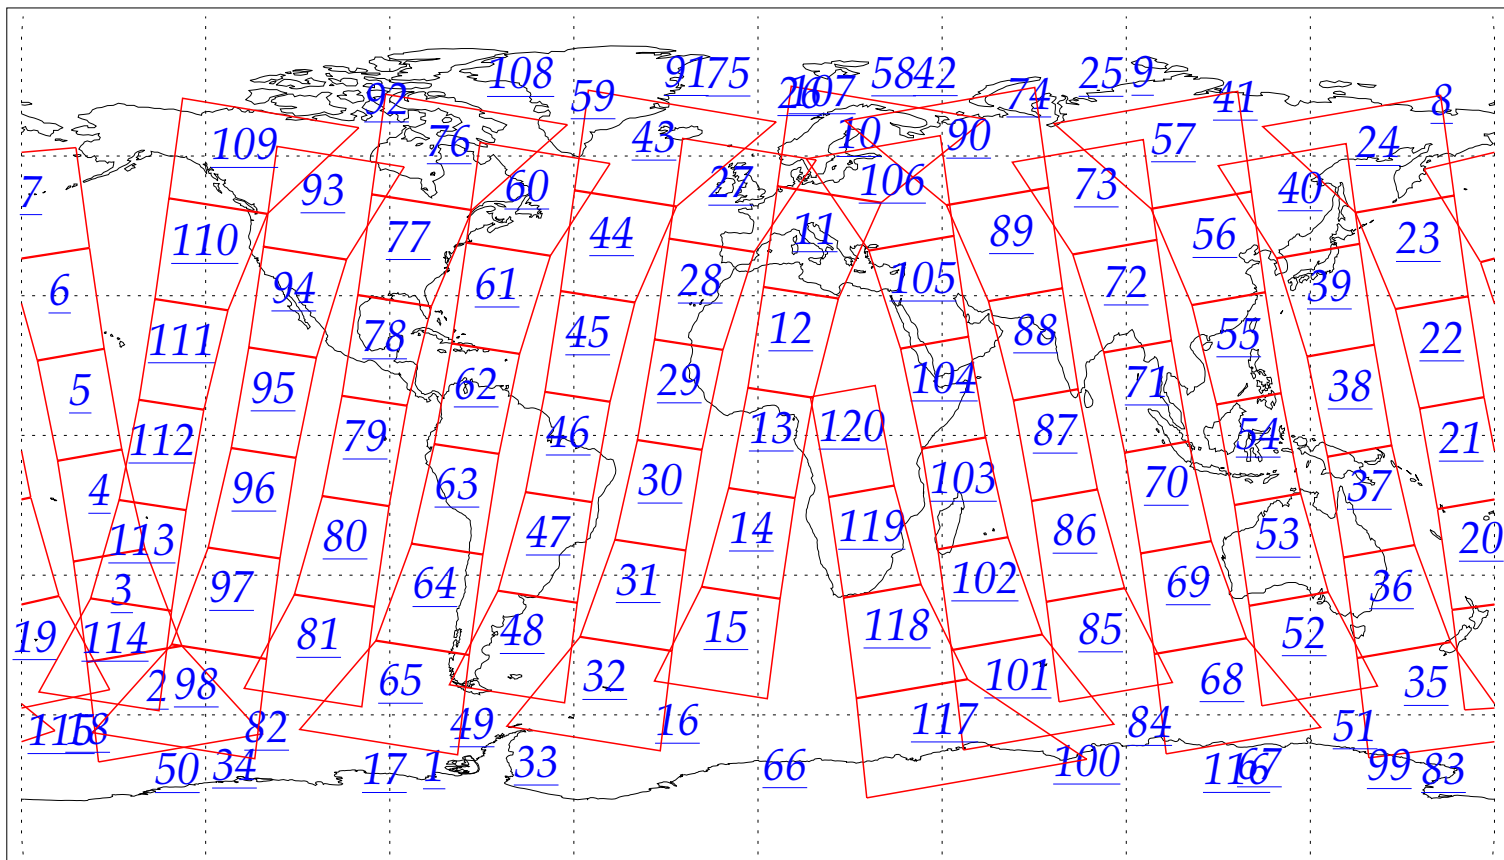

L1B Availability
AMSU Granules: 240
HSB Granules: 240
AIRS Granules: 0

18 Aug 2002
DoY 230
Aqua Day 106
Granules: 1 to 120

Granules: 121 to 240

Legend: AMSU Available, HSB Available, AIRS Available

L1B Availability
AMSU Granules: 240
HSB Granules: 240
AIRS Granules: 0

18 Aug 2002
DoY 230
Aqua Day 106

Ascending Granules

Descending Granules

Legend: AMSU Available, HSB Available, AIRS Available

L1B Availability
 AMSU Granules: 240
 HSB Granules: 240
 AIRS Granules: 0

18 Aug 2002
 DoY 230
 Aqua Day 106

Northern Hemisphere Granules

Southern Hemisphere Granules

Legend: AMSU Available, HSB Available, **AIRS Available**