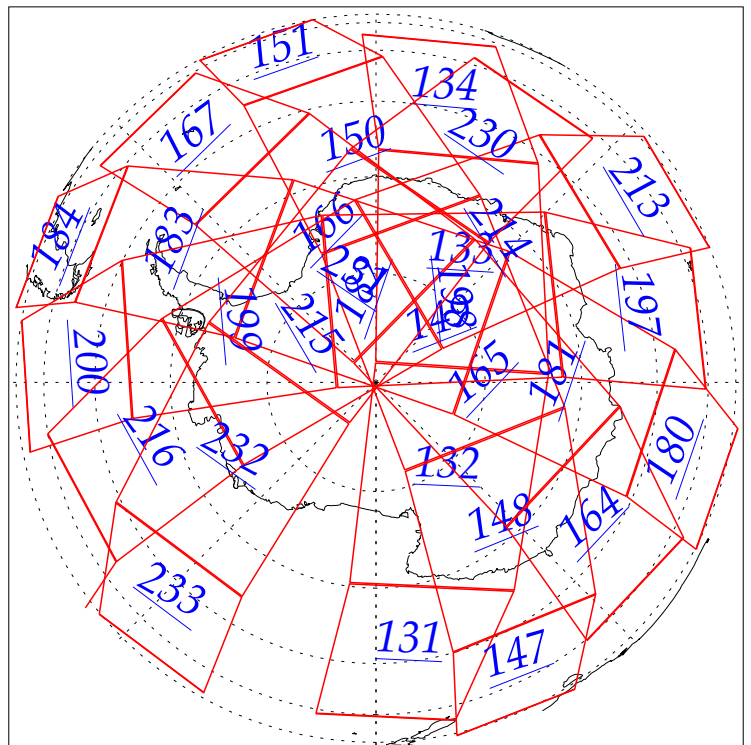

18 Aug 2002
DoY 230
Aqua Day 106

Ascending Granules

Descending Granules

Legend: AMSU Available, HSB Available, AIRS Available

L1B Availability
 AMSU Granules: 240
 HSB Granules: 240
 AIRS Granules: 0

18 Aug 2002
 DoY 230
 Aqua Day 106

Northern Hemisphere Granules

Southern Hemisphere Granules

Legend: AMSU Available, HSB Available, **AIRS Available**