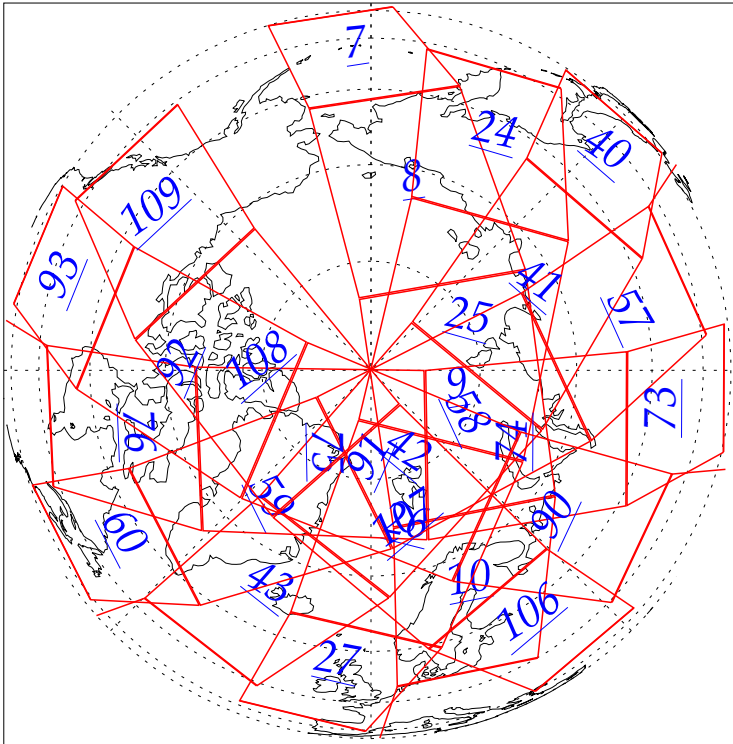

L1B Availability
AMSU Granules: 240
HSB Granules: 240
AIRS Granules: 0

18 Aug 2002
DoY 230
Aqua Day 106
Granules: 1 to 120

Granules: 121 to 240

Legend: AMSU Available, HSB Available, AIRS Available

L1B Availability
AMSU Granules: 240
HSB Granules: 240
AIRS Granules: 0

18 Aug 2002
DoY 230
Aqua Day 106

Ascending Granules

Descending Granules

Legend: AMSU Available, HSB Available, AIRS Available

L1B Availability
 AMSU Granules: 240
 HSB Granules: 240
 AIRS Granules: 0

18 Aug 2002
 DoY 230
 Aqua Day 106

Northern Hemisphere Granules

Southern Hemisphere Granules

Legend: AMSU Available, HSB Available, **AIRS Available**