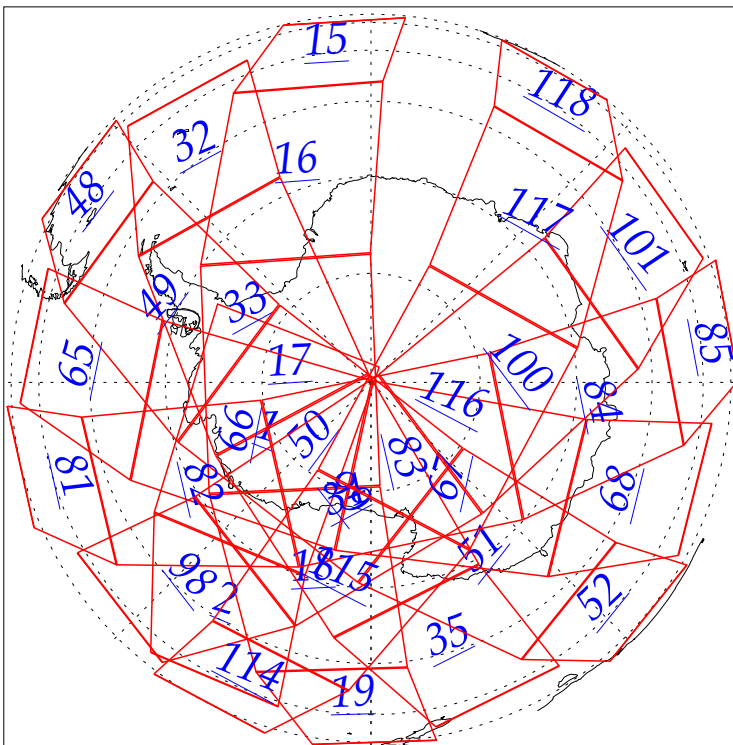

L1B Availability
AMSU Granules: 240
HSB Granules: 240
AIRS Granules: 0

18 Aug 2002
DoY 230
Aqua Day 106
Granules: 1 to 120

Granules: 121 to 240

Legend: AMSU Available, HSB Available, AIRS Available

L1B Availability
AMSU Granules: 240
HSB Granules: 240
AIRS Granules: 0

18 Aug 2002
DoY 230
Aqua Day 106

Ascending Granules

Descending Granules

Legend: AMSU Available, HSB Available, AIRS Available

L1B Availability
 AMSU Granules: 240
 HSB Granules: 240
 AIRS Granules: 0

18 Aug 2002
 DoY 230
 Aqua Day 106

Northern Hemisphere Granules

Southern Hemisphere Granules

Legend: AMSU Available, HSB Available, **AIRS Available**