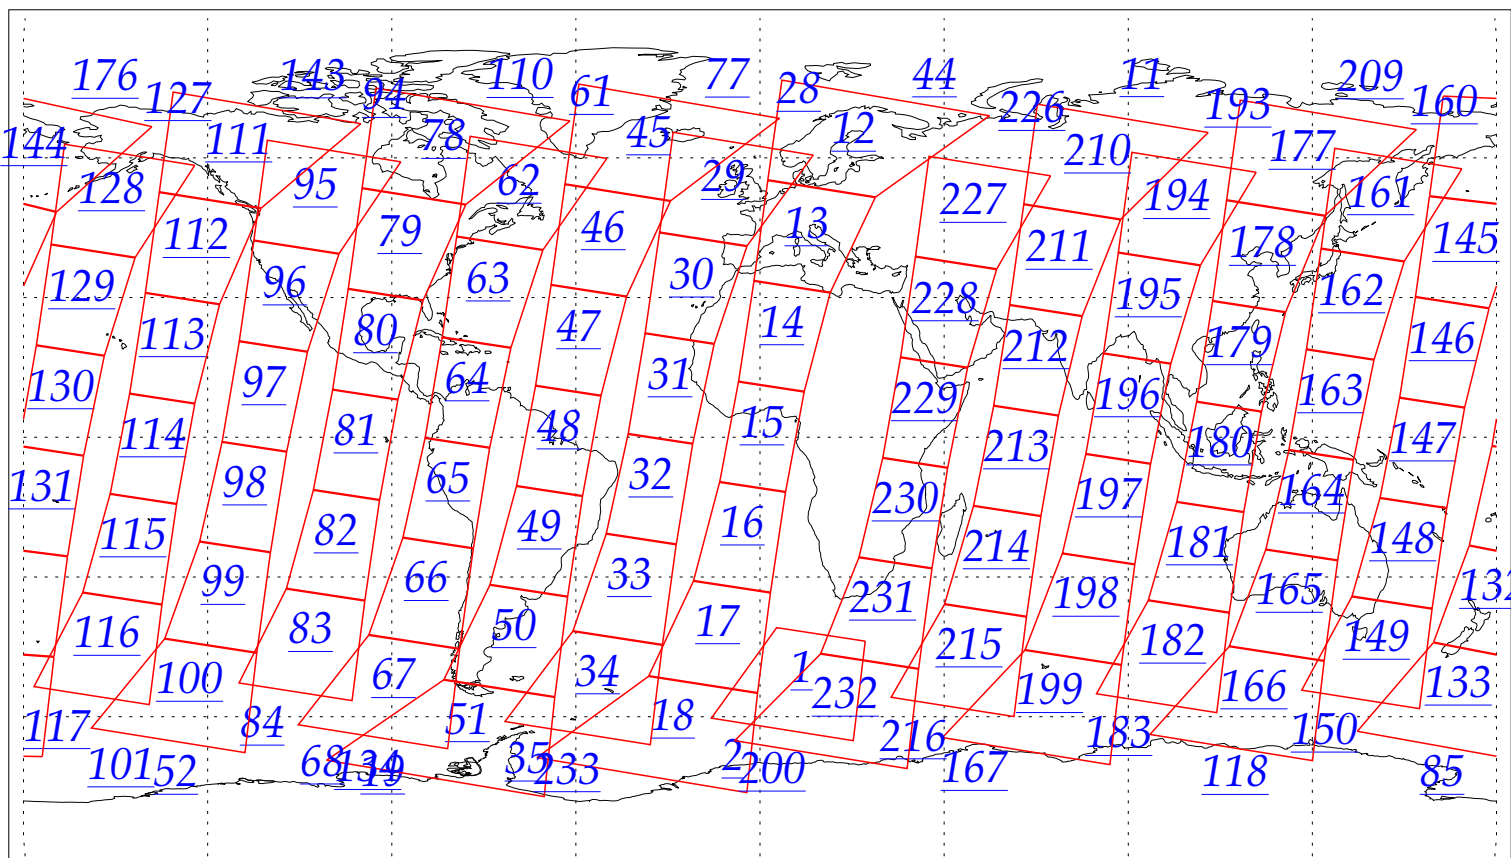

L1B Availability  
AMSU Granules: 238  
HSB Granules: 238  
AIRS Granules: 0

16 Aug 2002  
DoY 228  
Aqua Day 104  
Granules: 1 to 120

Granules: 121 to 240

Legend: AMSU Available, HSB Available, AIRS Available

L1B Availability  
AMSU Granules: 238  
HSB Granules: 238  
AIRS Granules: 0

16 Aug 2002  
DoY 228  
Aqua Day 104

Ascending Granules

Descending Granules

Legend: AMSU Available, HSB Available, AIRS Available

L1B Availability  
 AMSU Granules: 238  
 HSB Granules: 238  
 AIRS Granules: 0

16 Aug 2002  
 DoY 228  
 Aqua Day 104

Northern Hemisphere Granules

Southern Hemisphere Granules

Legend: AMSU Available, HSB Available, AIRS Available