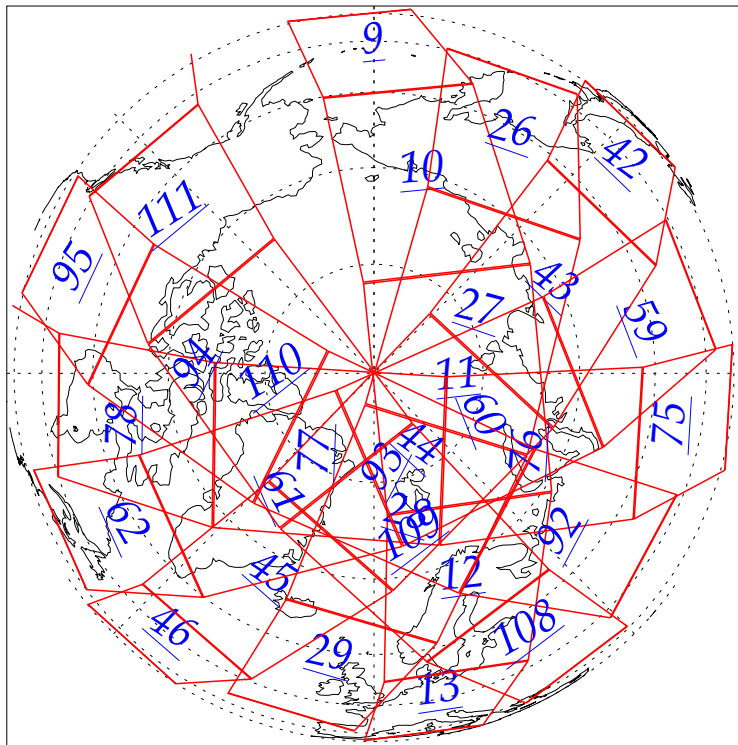

L1B Availability  
AMSU Granules: 238  
HSB Granules: 238  
AIRS Granules: 0

16 Aug 2002  
DoY 228  
Aqua Day 104  
Granules: 1 to 120

Granules: 121 to 240

Legend: AMSU Available, HSB Available, AIRS Available

L1B Availability  
AMSU Granules: 238  
HSB Granules: 238  
AIRS Granules: 0

16 Aug 2002  
DoY 228  
Aqua Day 104

Ascending Granules

Descending Granules

Legend: AMSU Available, HSB Available, AIRS Available

L1B Availability  
 AMSU Granules: 238  
 HSB Granules: 238  
 AIRS Granules: 0

16 Aug 2002  
 DoY 228  
 Aqua Day 104

Northern Hemisphere Granules

Southern Hemisphere Granules

Legend: AMSU Available, HSB Available, AIRS Available