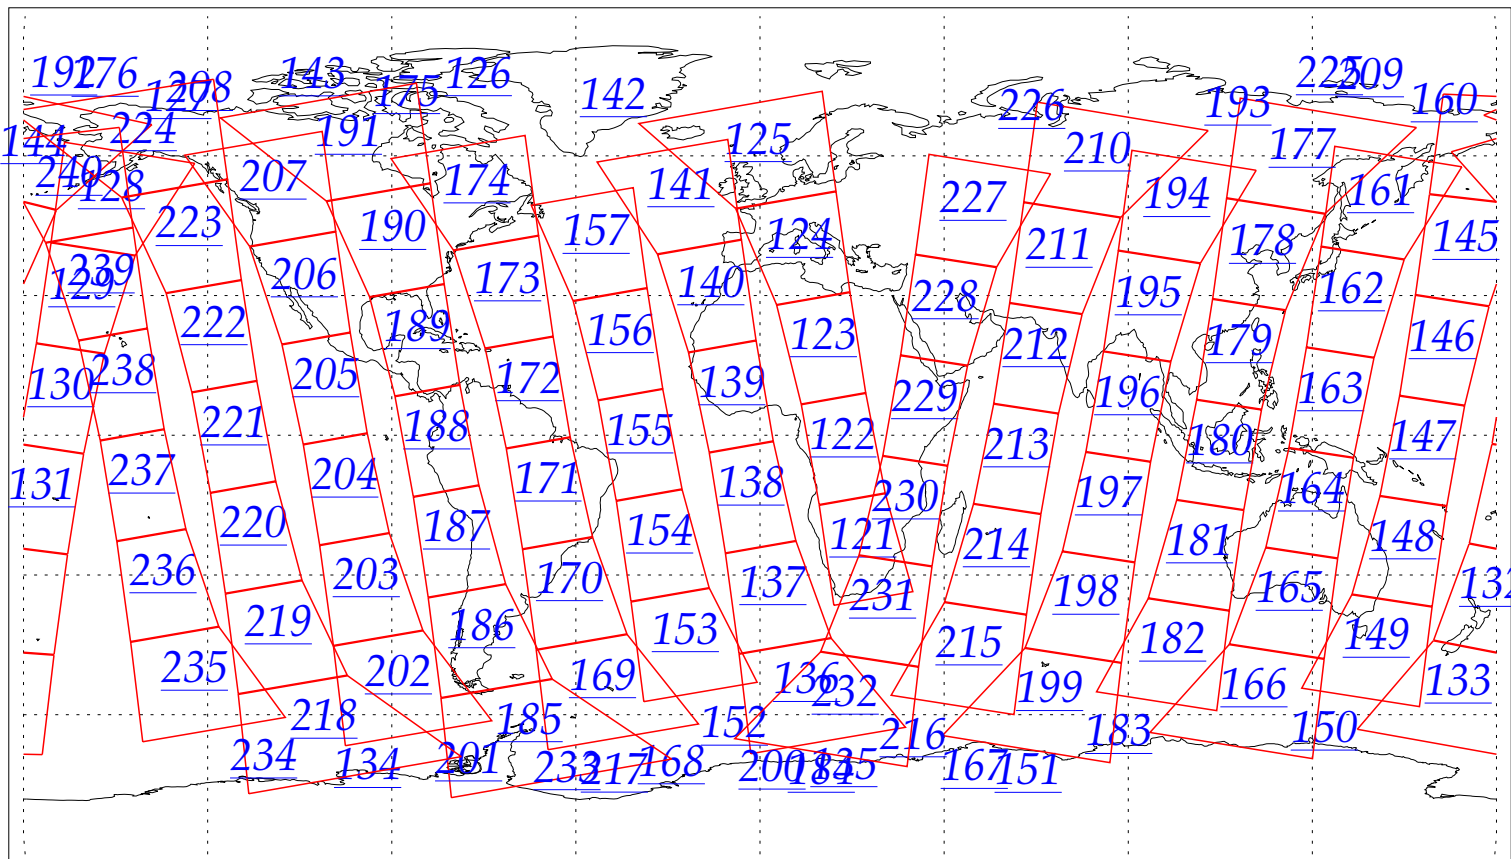

L1B Availability  
AMSU Granules: 238  
HSB Granules: 238  
AIRS Granules: 0

16 Aug 2002  
DoY 228  
Aqua Day 104  
Granules: 1 to 120

Granules: 121 to 240

Legend: AMSU Available, HSB Available, AIRS Available

L1B Availability  
AMSU Granules: 238  
HSB Granules: 238  
AIRS Granules: 0

16 Aug 2002  
DoY 228  
Aqua Day 104

Ascending Granules

Descending Granules

Legend: AMSU Available, HSB Available, AIRS Available