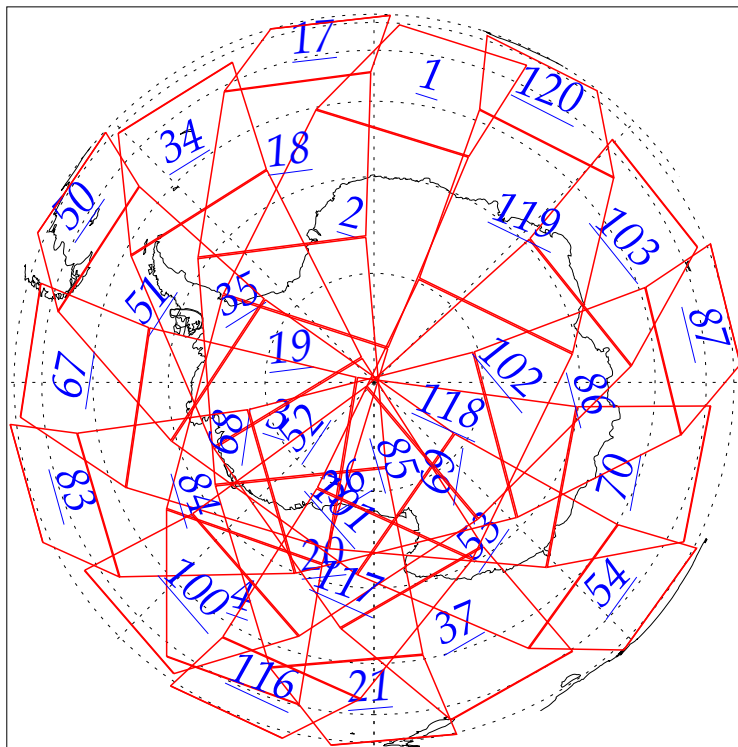

L1B Availability  
AMSU Granules: 238  
HSB Granules: 238  
AIRS Granules: 0

16 Aug 2002  
DoY 228  
Aqua Day 104  
Granules: 1 to 120

Granules: 121 to 240

Legend: AMSU Available, HSB Available, AIRS Available

L1B Availability  
AMSU Granules: 238  
HSB Granules: 238  
AIRS Granules: 0

16 Aug 2002  
DoY 228  
Aqua Day 104

Ascending Granules

Descending Granules

Legend: AMSU Available, HSB Available, AIRS Available

L1B Availability  
 AMSU Granules: 238  
 HSB Granules: 238  
 AIRS Granules: 0

16 Aug 2002  
 DoY 228  
 Aqua Day 104

Northern Hemisphere Granules

Southern Hemisphere Granules

Legend: AMSU Available, HSB Available, AIRS Available