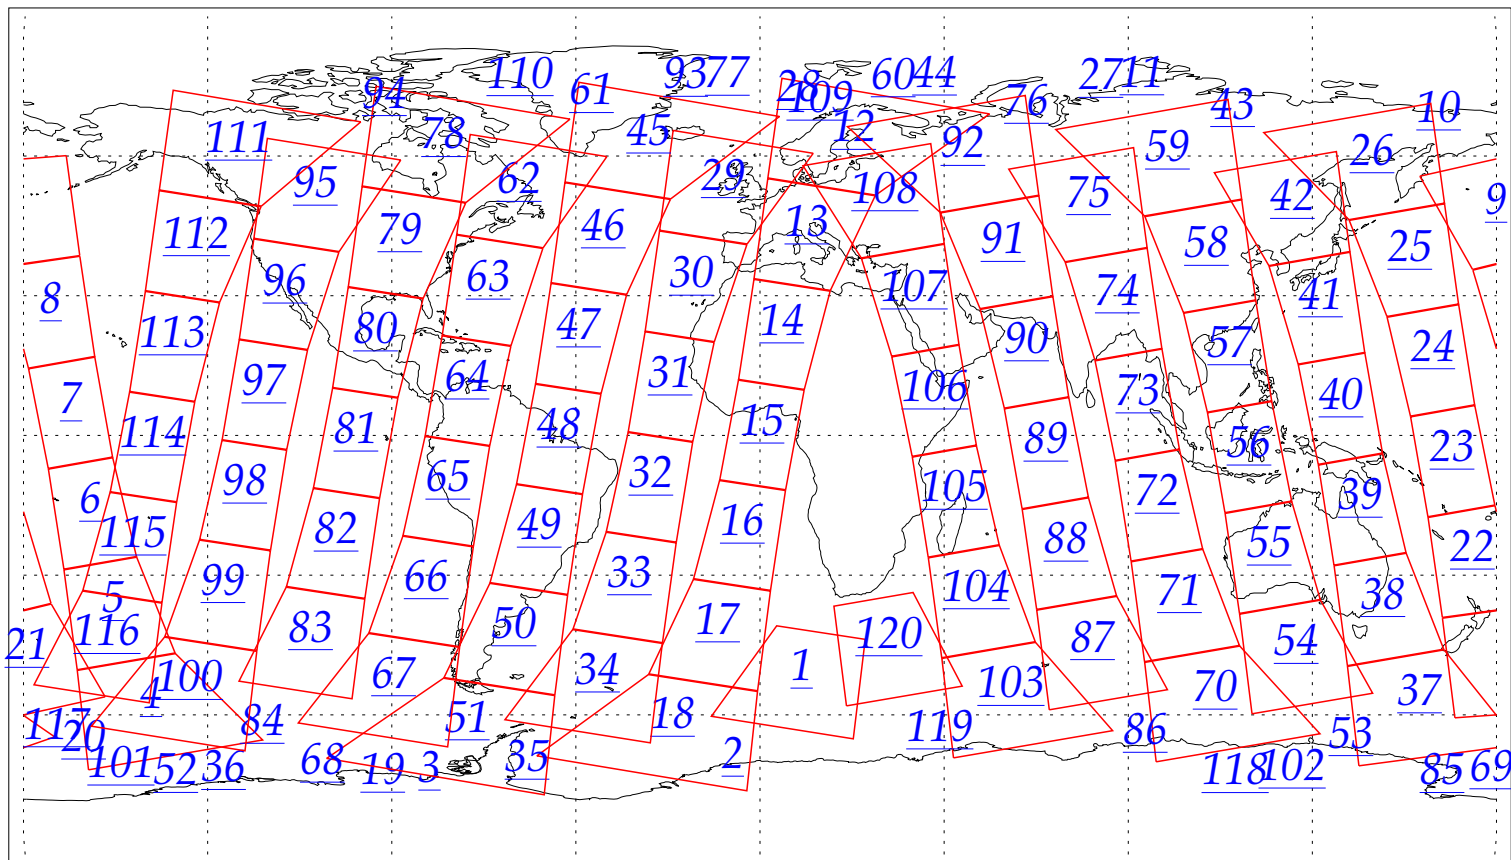

L1B Availability  
AMSU Granules: 238  
HSB Granules: 238  
AIRS Granules: 0

16 Aug 2002  
DoY 228  
Aqua Day 104  
Granules: 1 to 120

Granules: 121 to 240

Legend: AMSU Available, HSB Available, AIRS Available

L1B Availability  
AMSU Granules: 238  
HSB Granules: 238  
AIRS Granules: 0

16 Aug 2002  
DoY 228  
Aqua Day 104

Ascending Granules

Descending Granules

Legend: AMSU Available, HSB Available, AIRS Available

L1B Availability  
 AMSU Granules: 238  
 HSB Granules: 238  
 AIRS Granules: 0

16 Aug 2002  
 DoY 228  
 Aqua Day 104

Northern Hemisphere Granules

Southern Hemisphere Granules

Legend: AMSU Available, HSB Available, AIRS Available