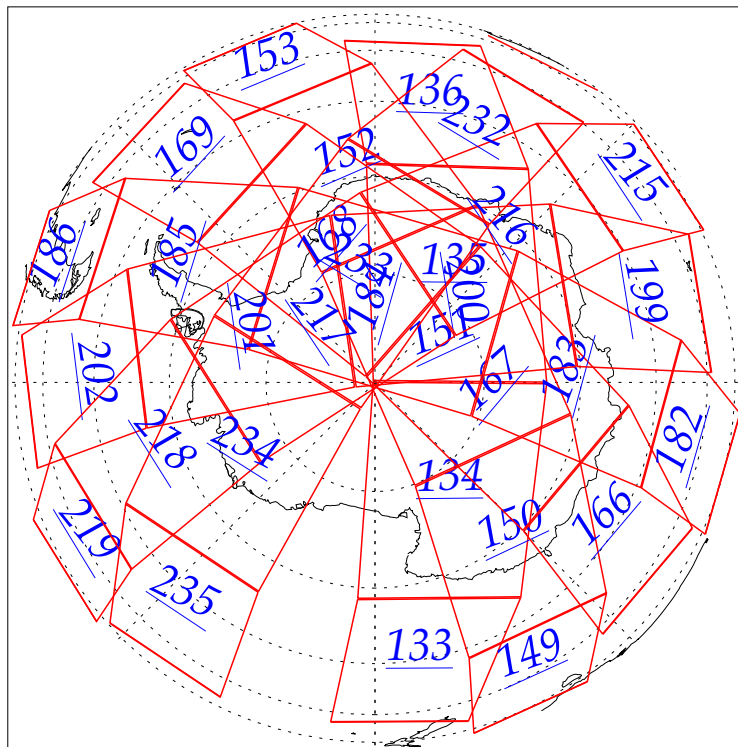

L1B Availability  
AMSU Granules: 238  
HSB Granules: 238  
AIRS Granules: 0

16 Aug 2002  
DoY 228  
Aqua Day 104  
Granules: 1 to 120

Granules: 121 to 240

Legend: AMSU Available, HSB Available, AIRS Available

L1B Availability  
AMSU Granules: 238  
HSB Granules: 238  
AIRS Granules: 0

16 Aug 2002  
DoY 228  
Aqua Day 104

Ascending Granules

Descending Granules

Legend: AMSU Available, HSB Available, AIRS Available

L1B Availability  
 AMSU Granules: 238  
 HSB Granules: 238  
 AIRS Granules: 0

16 Aug 2002  
 DoY 228  
 Aqua Day 104

Northern Hemisphere Granules

Southern Hemisphere Granules

Legend: AMSU Available, HSB Available, AIRS Available