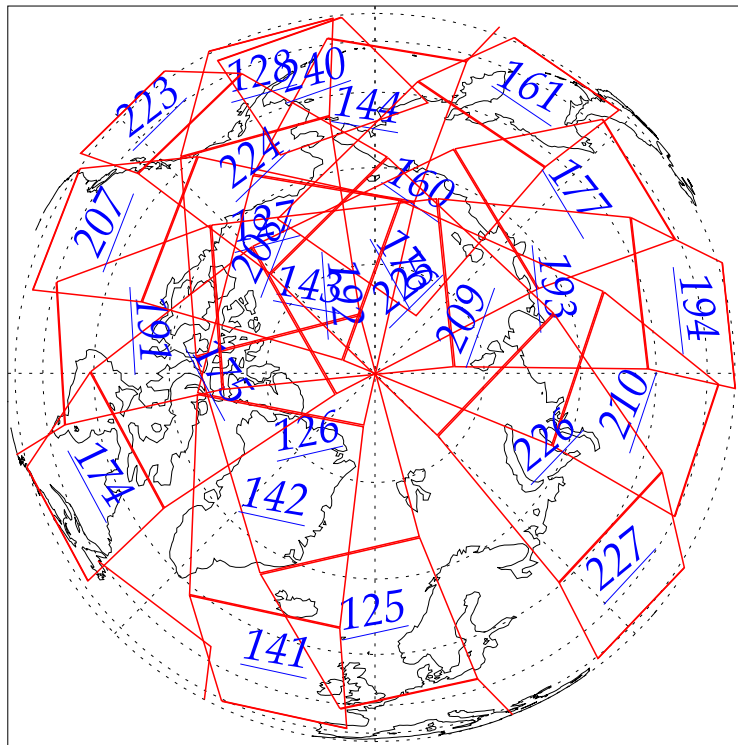

L1B Availability  
AMSU Granules: 238  
HSB Granules: 238  
AIRS Granules: 0

16 Aug 2002  
DoY 228  
Aqua Day 104  
Granules: 1 to 120

Granules: 121 to 240

Legend: AMSU Available, HSB Available, AIRS Available

L1B Availability  
AMSU Granules: 238  
HSB Granules: 238  
AIRS Granules: 0

16 Aug 2002  
DoY 228  
Aqua Day 104

Ascending Granules

Descending Granules

Legend: AMSU Available, HSB Available, AIRS Available

L1B Availability  
 AMSU Granules: 238  
 HSB Granules: 238  
 AIRS Granules: 0

16 Aug 2002  
 DoY 228  
 Aqua Day 104

Northern Hemisphere Granules

Southern Hemisphere Granules

Legend: AMSU Available, HSB Available, AIRS Available