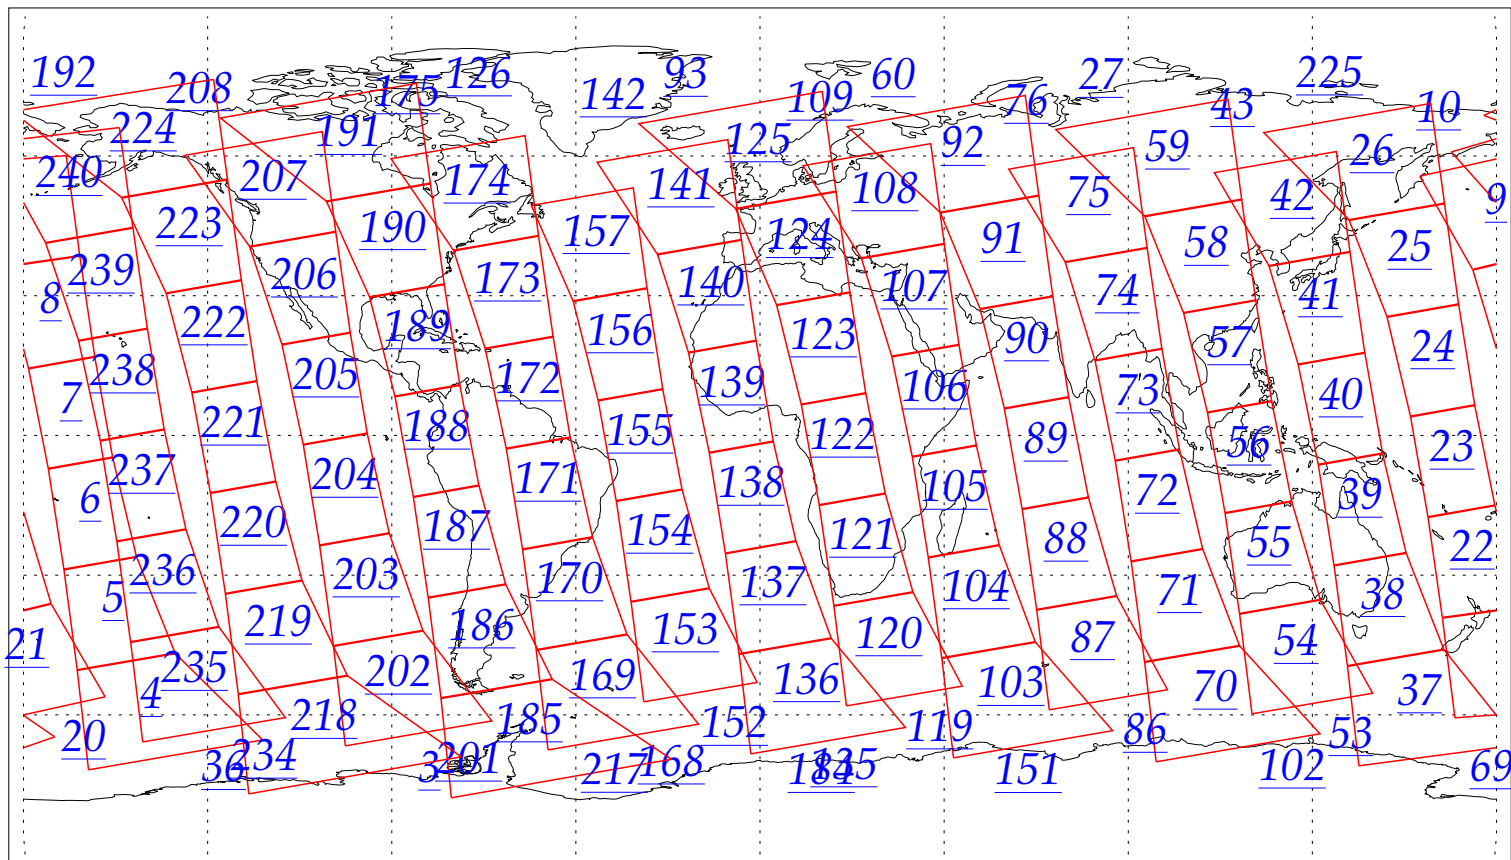

L1B Availability  
AMSU Granules: 238  
HSB Granules: 238  
AIRS Granules: 0

16 Aug 2002  
DoY 228  
Aqua Day 104  
Granules: 1 to 120

Granules: 121 to 240

Legend: AMSU Available, HSB Available, AIRS Available

L1B Availability  
AMSU Granules: 238  
HSB Granules: 238  
AIRS Granules: 0

16 Aug 2002  
DoY 228  
Aqua Day 104

Ascending Granules

Descending Granules

Legend: AMSU Available, HSB Available, AIRS Available

L1B Availability  
 AMSU Granules: 238  
 HSB Granules: 238  
 AIRS Granules: 0

16 Aug 2002  
 DoY 228  
 Aqua Day 104

Northern Hemisphere Granules

Southern Hemisphere Granules

Legend: AMSU Available, HSB Available, AIRS Available