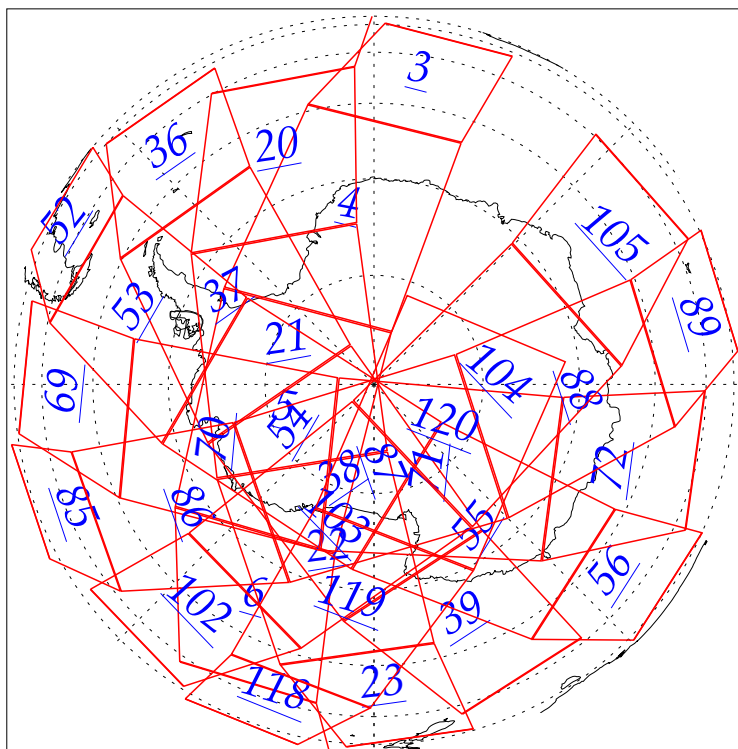

L1B Availability  
AMSU Granules: 240  
HSB Granules: 240  
AIRS Granules: 0

14 Aug 2002  
DoY 226  
Aqua Day 102  
Granules: 1 to 120

Granules: 121 to 240

Legend: AMSU Available, HSB Available, AIRS Available

L1B Availability  
AMSU Granules: 240  
HSB Granules: 240  
AIRS Granules: 0

14 Aug 2002  
DoY 226  
Aqua Day 102

Ascending Granules

Descending Granules

Legend: AMSU Available, HSB Available, AIRS Available

L1B Availability  
 AMSU Granules: 240  
 HSB Granules: 240  
 AIRS Granules: 0

14 Aug 2002  
 DoY 226  
 Aqua Day 102

Northern Hemisphere Granules

Southern Hemisphere Granules

Legend: AMSU Available, HSB Available, **AIRS Available**