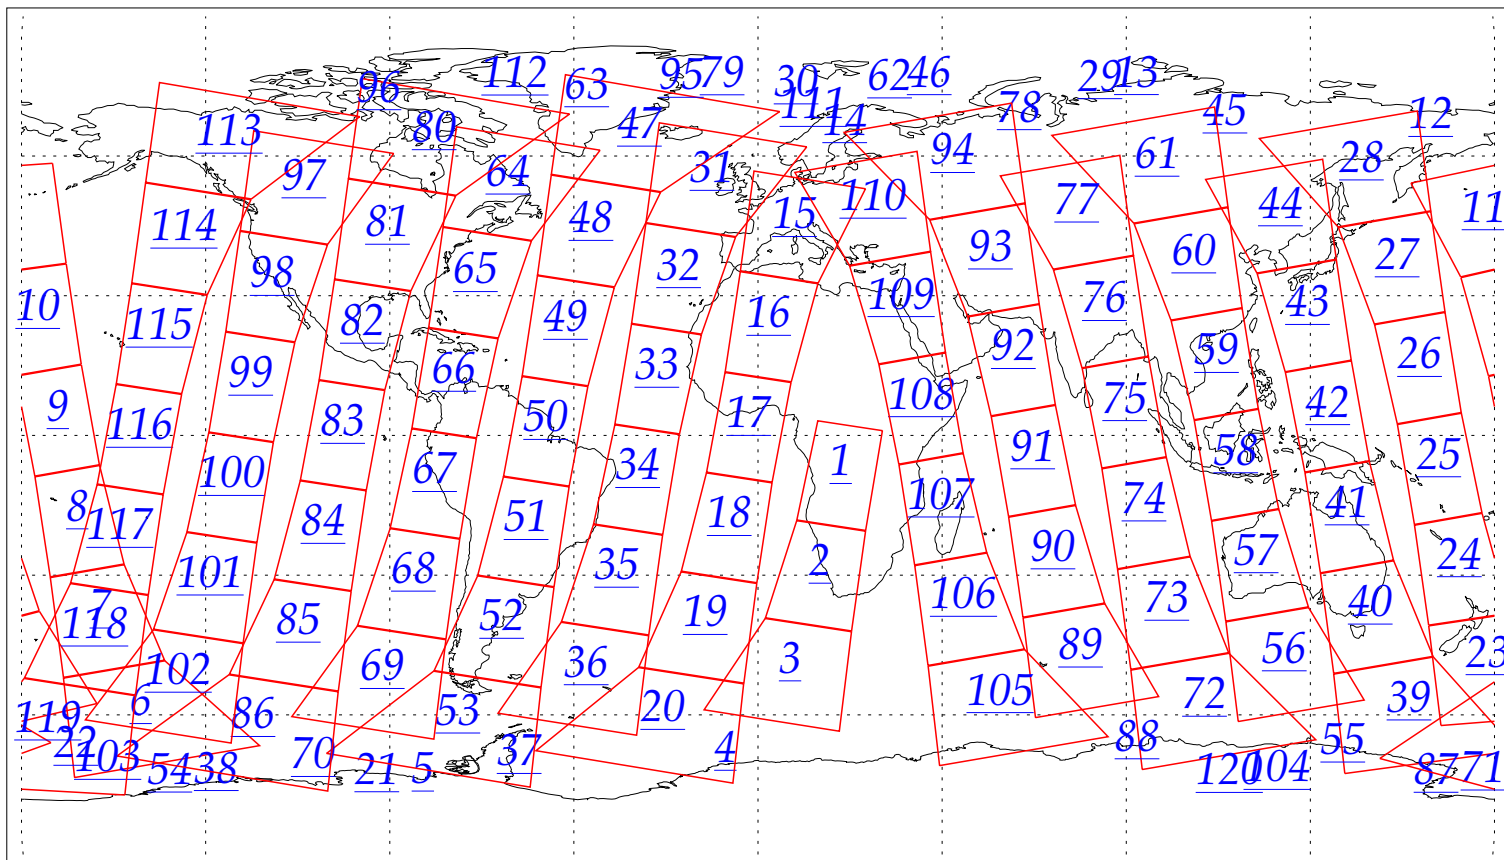

L1B Availability  
AMSU Granules: 240  
HSB Granules: 240  
AIRS Granules: 0

14 Aug 2002  
DoY 226  
Aqua Day 102  
Granules: 1 to 120

Granules: 121 to 240

Legend: AMSU Available, HSB Available, AIRS Available

L1B Availability  
AMSU Granules: 240  
HSB Granules: 240  
AIRS Granules: 0

14 Aug 2002  
DoY 226  
Aqua Day 102

Ascending Granules

Descending Granules

Legend: AMSU Available, HSB Available, AIRS Available

L1B Availability  
 AMSU Granules: 240  
 HSB Granules: 240  
 AIRS Granules: 0

14 Aug 2002  
 DoY 226  
 Aqua Day 102

Northern Hemisphere Granules

Southern Hemisphere Granules

Legend: AMSU Available, HSB Available, **AIRS Available**