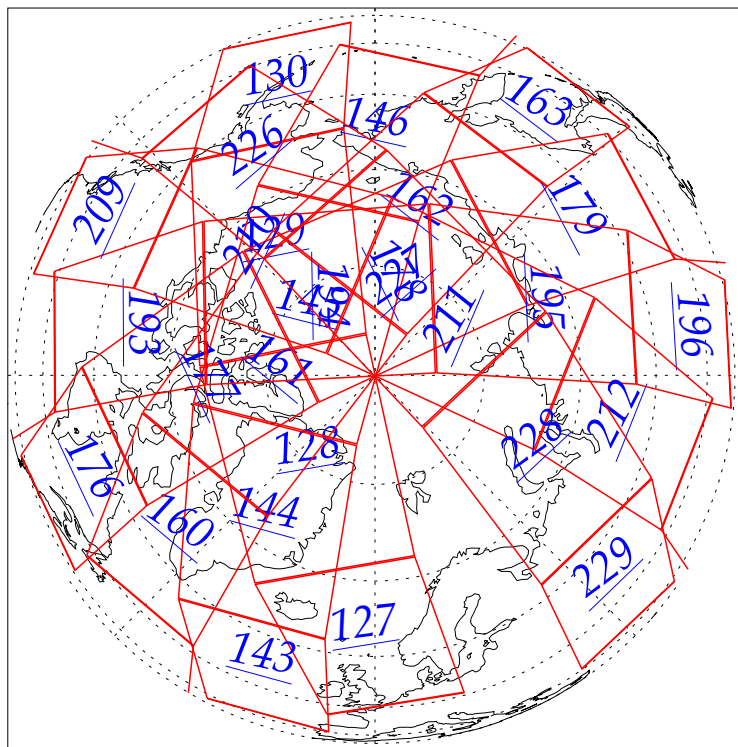

L1B Availability  
AMSU Granules: 240  
HSB Granules: 240  
AIRS Granules: 0

14 Aug 2002  
DoY 226  
Aqua Day 102  
Granules: 1 to 120

Granules: 121 to 240

Legend: AMSU Available, HSB Available, AIRS Available

L1B Availability  
AMSU Granules: 240  
HSB Granules: 240  
AIRS Granules: 0

14 Aug 2002  
DoY 226  
Aqua Day 102

Ascending Granules

Descending Granules

Legend: AMSU Available, HSB Available, AIRS Available

L1B Availability  
 AMSU Granules: 240  
 HSB Granules: 240  
 AIRS Granules: 0

14 Aug 2002  
 DoY 226  
 Aqua Day 102

Northern Hemisphere Granules

Southern Hemisphere Granules

Legend: AMSU Available, HSB Available, **AIRS Available**