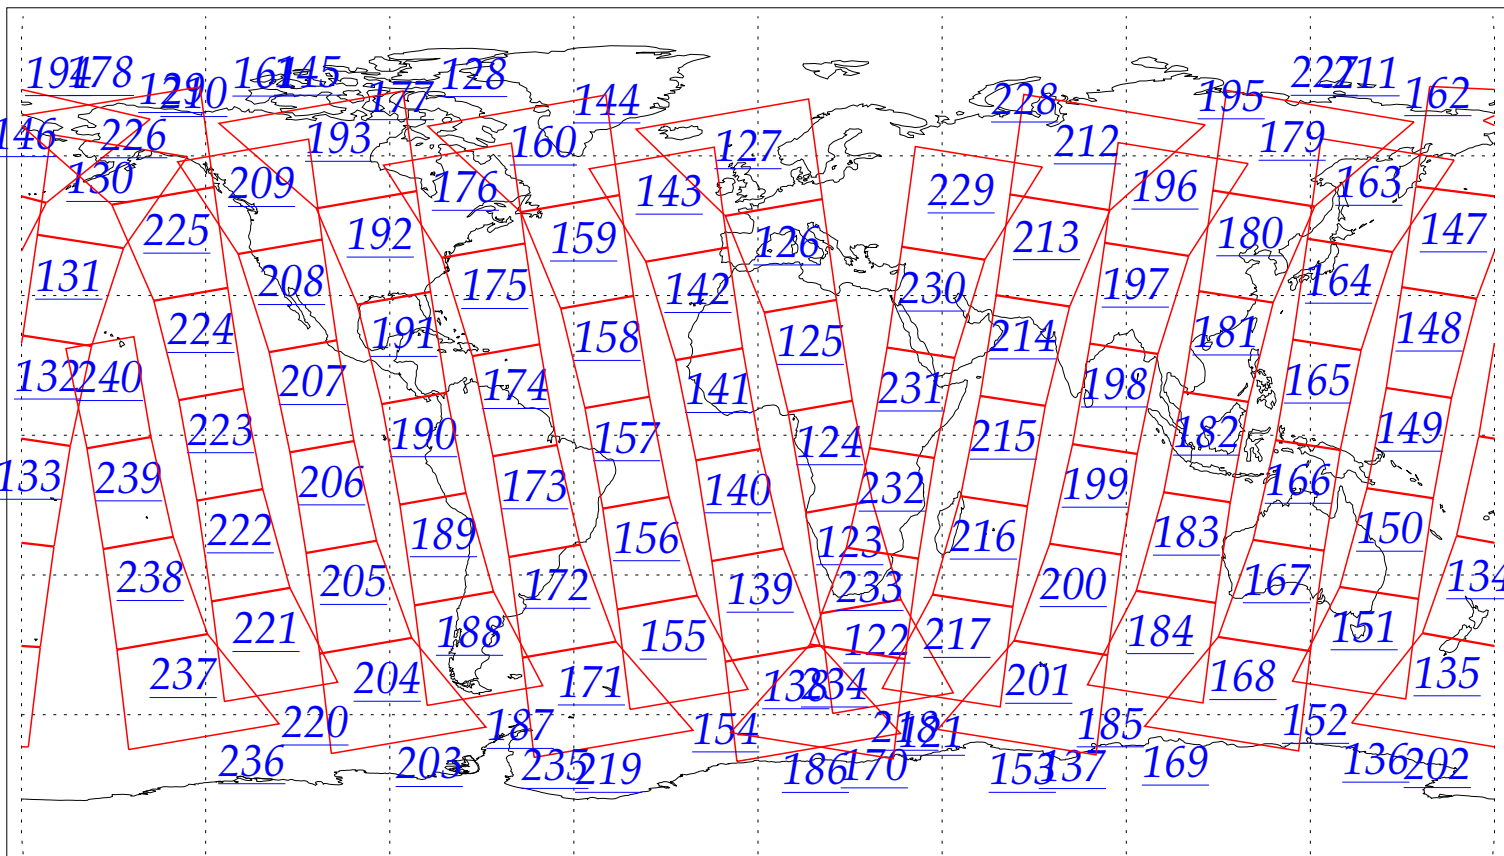

L1B Availability  
AMSU Granules: 240  
HSB Granules: 240  
AIRS Granules: 0

14 Aug 2002  
DoY 226  
Aqua Day 102  
Granules: 1 to 120

Granules: 121 to 240

Legend: AMSU Available, HSB Available, AIRS Available

L1B Availability  
AMSU Granules: 240  
HSB Granules: 240  
AIRS Granules: 0

14 Aug 2002  
DoY 226  
Aqua Day 102

Ascending Granules

Descending Granules

Legend: AMSU Available, HSB Available, AIRS Available