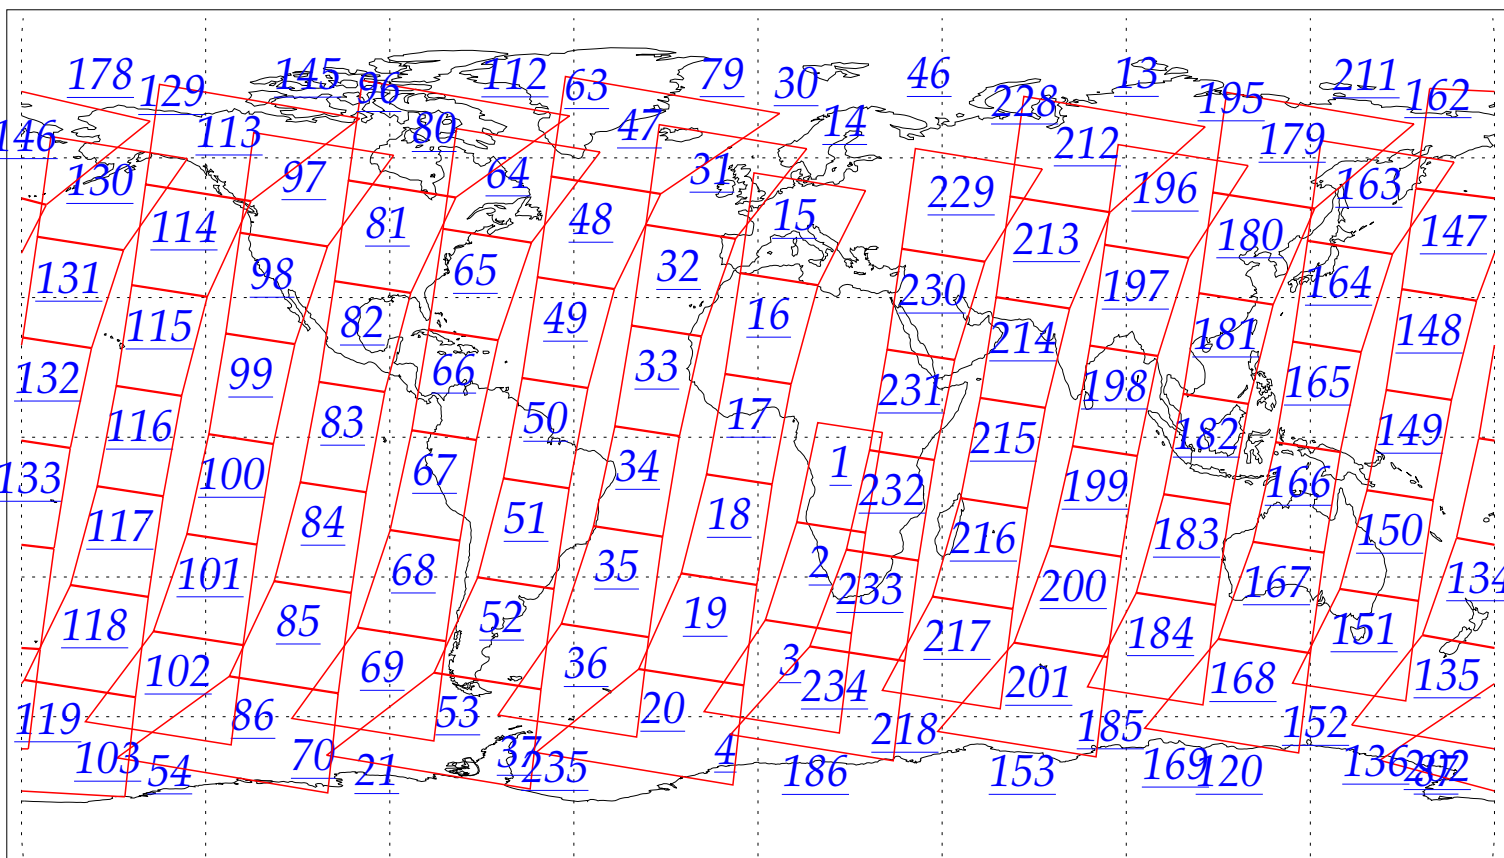

L1B Availability  
AMSU Granules: 240  
HSB Granules: 240  
AIRS Granules: 0

14 Aug 2002  
DoY 226  
Aqua Day 102  
Granules: 1 to 120

Granules: 121 to 240

Legend: AMSU Available, HSB Available, AIRS Available

L1B Availability  
AMSU Granules: 240  
HSB Granules: 240  
AIRS Granules: 0

14 Aug 2002  
DoY 226  
Aqua Day 102

Ascending Granules

Descending Granules

Legend: AMSU Available, HSB Available, AIRS Available

L1B Availability  
 AMSU Granules: 240  
 HSB Granules: 240  
 AIRS Granules: 0

14 Aug 2002  
 DoY 226  
 Aqua Day 102

Northern Hemisphere Granules

Southern Hemisphere Granules

Legend: AMSU Available, HSB Available, **AIRS Available**