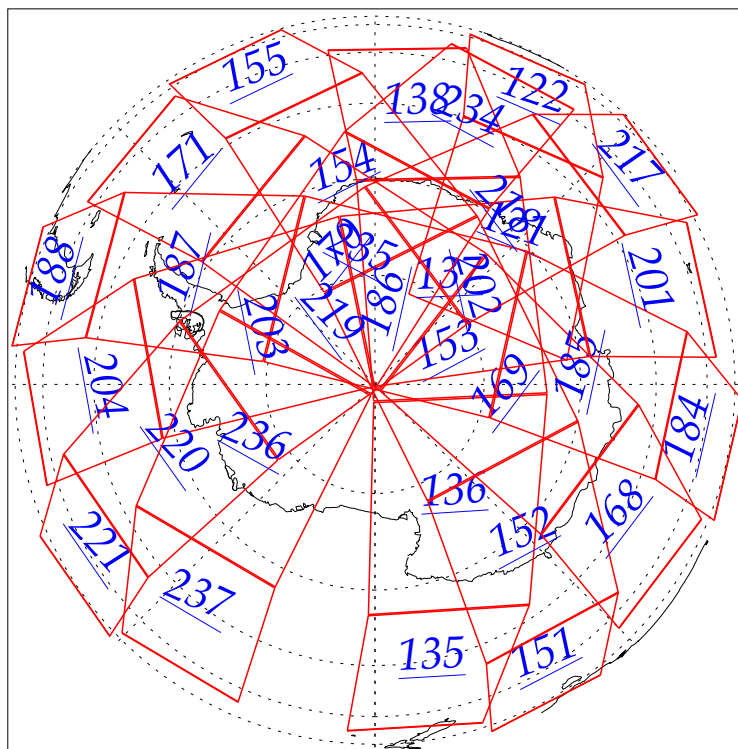

L1B Availability  
AMSU Granules: 240  
HSB Granules: 240  
AIRS Granules: 0

14 Aug 2002  
DoY 226  
Aqua Day 102  
Granules: 1 to 120

Granules: 121 to 240

Legend: AMSU Available, HSB Available, AIRS Available

L1B Availability  
AMSU Granules: 240  
HSB Granules: 240  
AIRS Granules: 0

14 Aug 2002  
DoY 226  
Aqua Day 102

Ascending Granules

Descending Granules

Legend: AMSU Available, HSB Available, AIRS Available

L1B Availability  
 AMSU Granules: 240  
 HSB Granules: 240  
 AIRS Granules: 0

14 Aug 2002  
 DoY 226  
 Aqua Day 102

Northern Hemisphere Granules

Southern Hemisphere Granules

Legend: AMSU Available, HSB Available, **AIRS Available**