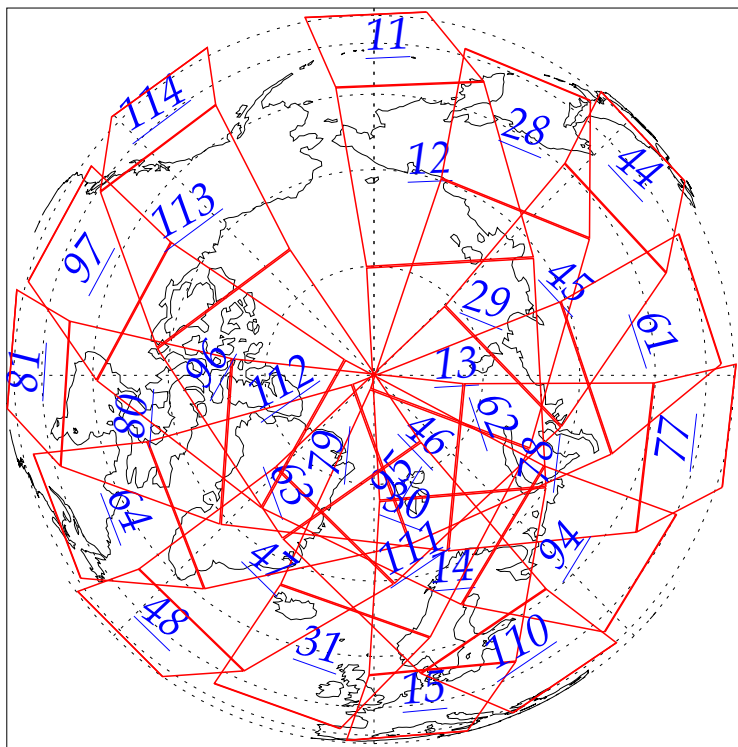

L1B Availability  
AMSU Granules: 240  
HSB Granules: 240  
AIRS Granules: 0

14 Aug 2002  
DoY 226  
Aqua Day 102  
Granules: 1 to 120

Granules: 121 to 240

Legend: AMSU Available, HSB Available, AIRS Available

L1B Availability  
AMSU Granules: 240  
HSB Granules: 240  
AIRS Granules: 0

14 Aug 2002  
DoY 226  
Aqua Day 102

Ascending Granules

Descending Granules

Legend: AMSU Available, HSB Available, AIRS Available

L1B Availability  
 AMSU Granules: 240  
 HSB Granules: 240  
 AIRS Granules: 0

14 Aug 2002  
 DoY 226  
 Aqua Day 102

Northern Hemisphere Granules

Southern Hemisphere Granules

Legend: AMSU Available, HSB Available, **AIRS Available**