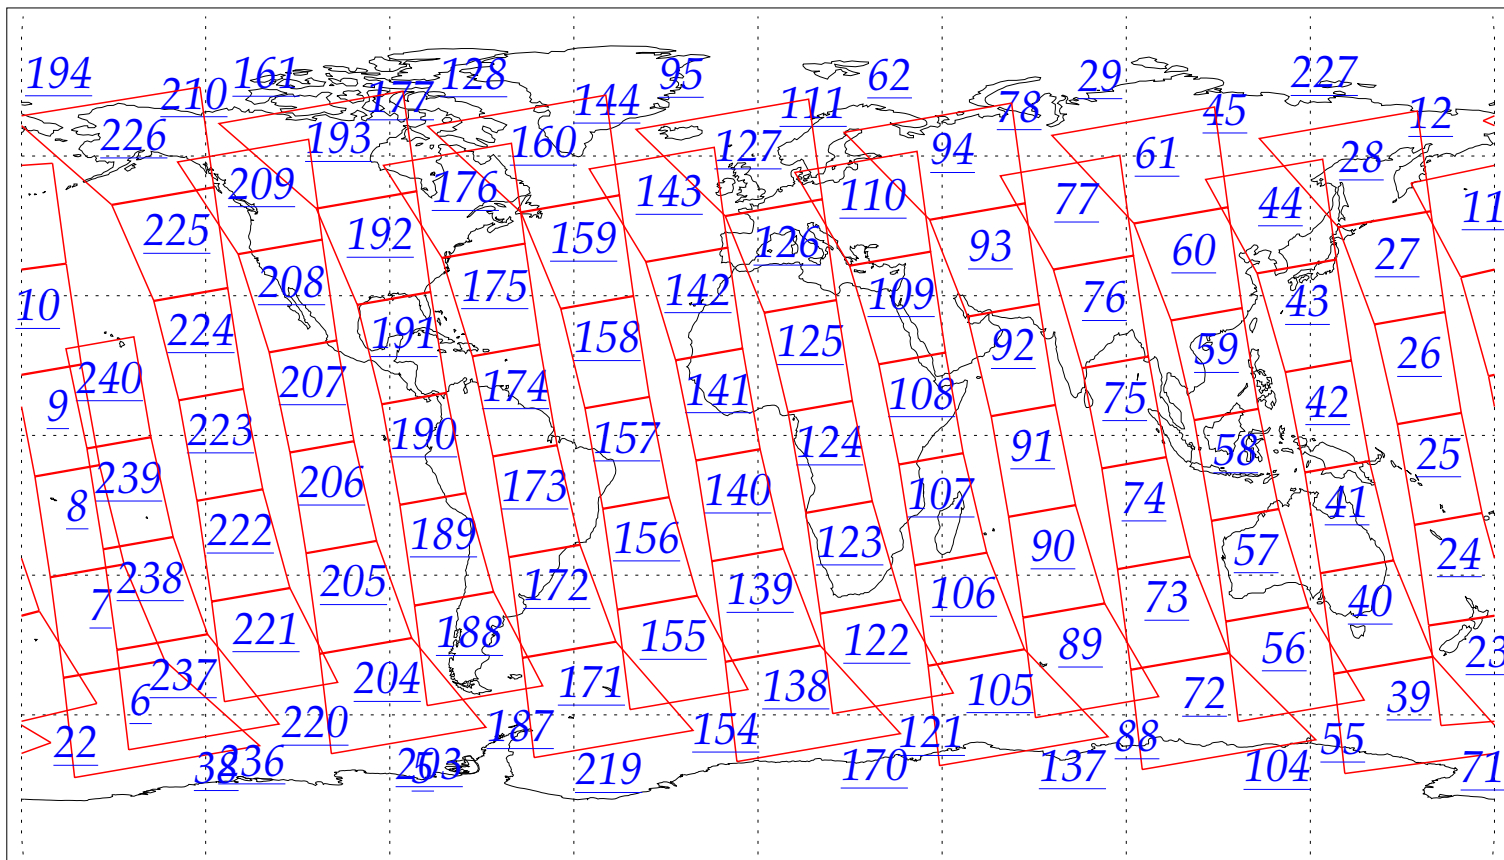

L1B Availability  
AMSU Granules: 240  
HSB Granules: 240  
AIRS Granules: 0

14 Aug 2002  
DoY 226  
Aqua Day 102  
Granules: 1 to 120

Granules: 121 to 240

Legend: AMSU Available, HSB Available, AIRS Available

L1B Availability  
AMSU Granules: 240  
HSB Granules: 240  
AIRS Granules: 0

14 Aug 2002  
DoY 226  
Aqua Day 102

Ascending Granules

Descending Granules

Legend: AMSU Available, HSB Available, AIRS Available