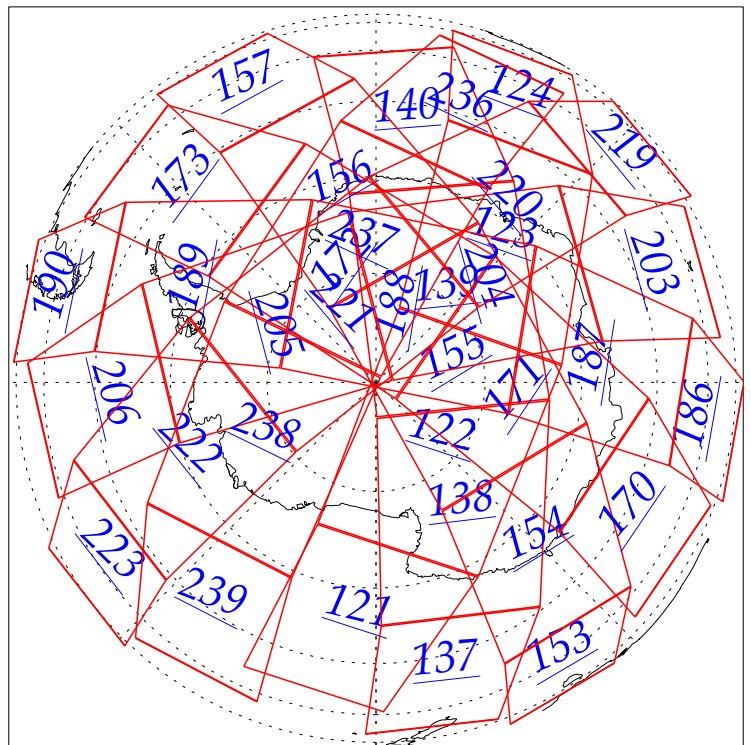

L1B Availability
AMSU Granules: 240
HSB Granules: 240
AIRS Granules: 0

12 Aug 2002
DoY 224
Aqua Day 100
Granules: 1 to 120

Granules: 121 to 240

Legend: AMSU Available, HSB Available, AIRS Available

L1B Availability
AMSU Granules: 240
HSB Granules: 240
AIRS Granules: 0

12 Aug 2002
DoY 224
Aqua Day 100

Ascending Granules

Descending Granules

Legend: AMSU Available, HSB Available, AIRS Available

L1B Availability
 AMSU Granules: 240
 HSB Granules: 240
 AIRS Granules: 0

12 Aug 2002
 DoY 224
 Aqua Day 100

Northern Hemisphere Granules

Southern Hemisphere Granules

Legend: AMSU Available, HSB Available, **AIRS Available**