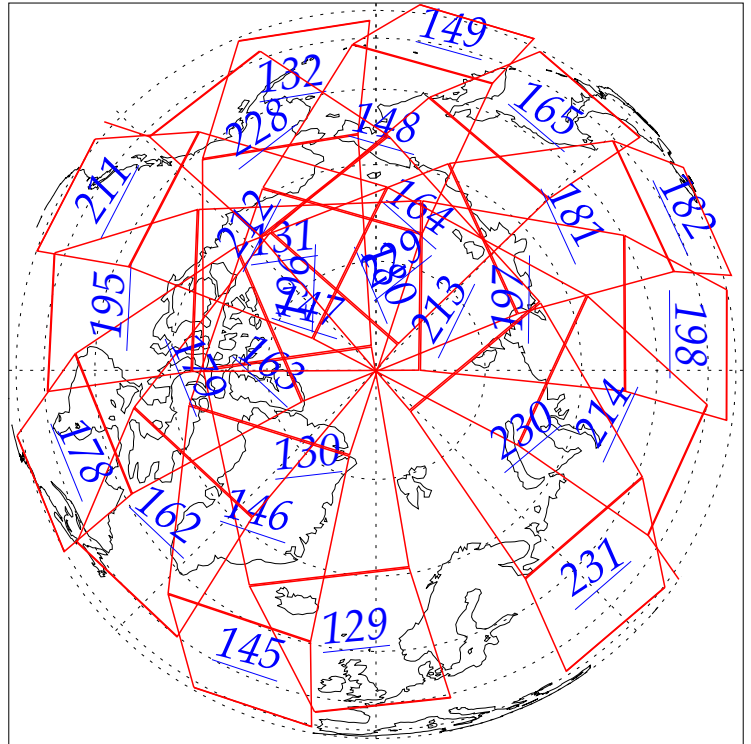

L1B Availability
AMSU Granules: 240
HSB Granules: 240
AIRS Granules: 0

12 Aug 2002
DoY 224
Aqua Day 100
Granules: 1 to 120

Granules: 121 to 240

Legend: AMSU Available, HSB Available, AIRS Available

L1B Availability
AMSU Granules: 240
HSB Granules: 240
AIRS Granules: 0

12 Aug 2002
DoY 224
Aqua Day 100

Ascending Granules

Descending Granules

Legend: AMSU Available, HSB Available, AIRS Available

L1B Availability
 AMSU Granules: 240
 HSB Granules: 240
 AIRS Granules: 0

12 Aug 2002
 DoY 224
 Aqua Day 100

Northern Hemisphere Granules

Southern Hemisphere Granules

Legend: AMSU Available, HSB Available, **AIRS Available**