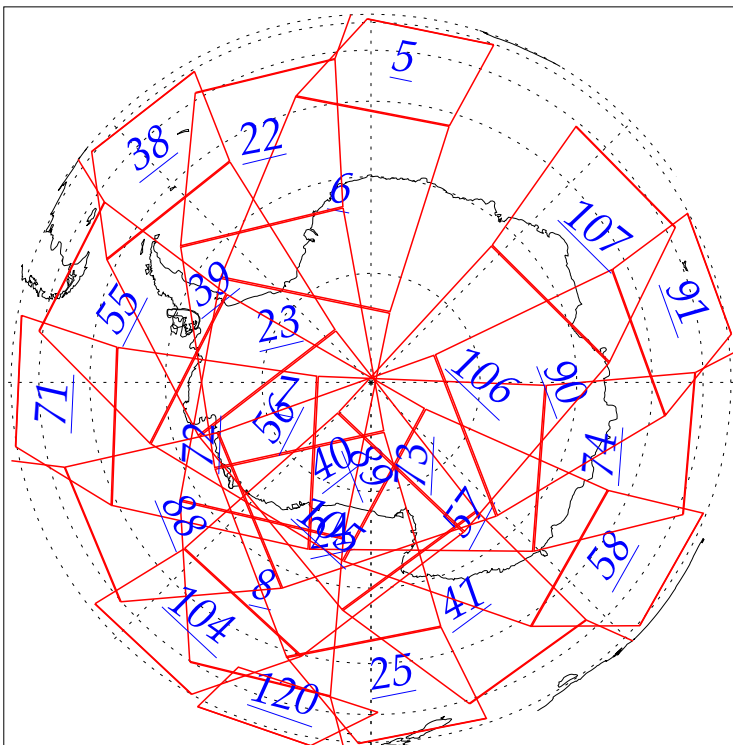

L1B Availability
AMSU Granules: 240
HSB Granules: 240
AIRS Granules: 0

12 Aug 2002
DoY 224
Aqua Day 100
Granules: 1 to 120

Granules: 121 to 240

Legend: AMSU Available, HSB Available, AIRS Available

L1B Availability
AMSU Granules: 240
HSB Granules: 240
AIRS Granules: 0

12 Aug 2002
DoY 224
Aqua Day 100

Ascending Granules

Descending Granules

Legend: AMSU Available, HSB Available, AIRS Available

L1B Availability
 AMSU Granules: 240
 HSB Granules: 240
 AIRS Granules: 0

12 Aug 2002
 DoY 224
 Aqua Day 100

Northern Hemisphere Granules

Southern Hemisphere Granules

Legend: AMSU Available, HSB Available, **AIRS Available**