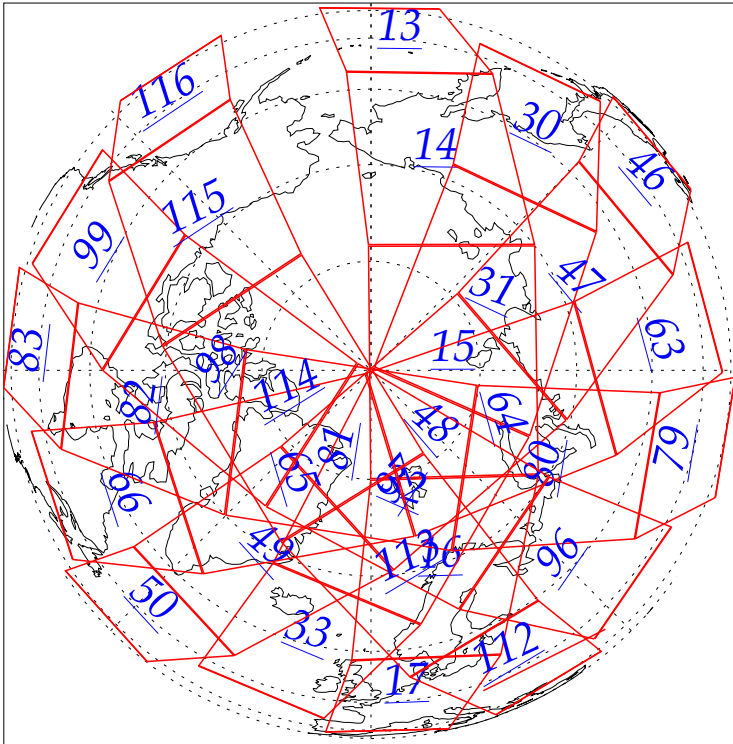

L1B Availability
AMSU Granules: 240
HSB Granules: 240
AIRS Granules: 0

12 Aug 2002
DoY 224
Aqua Day 100
Granules: 1 to 120

Granules: 121 to 240

Legend: AMSU Available, HSB Available, AIRS Available

L1B Availability
AMSU Granules: 240
HSB Granules: 240
AIRS Granules: 0

12 Aug 2002
DoY 224
Aqua Day 100

Ascending Granules

Descending Granules

Legend: AMSU Available, HSB Available, AIRS Available

L1B Availability
 AMSU Granules: 240
 HSB Granules: 240
 AIRS Granules: 0

12 Aug 2002
 DoY 224
 Aqua Day 100

Northern Hemisphere Granules

Southern Hemisphere Granules

Legend: AMSU Available, HSB Available, **AIRS Available**