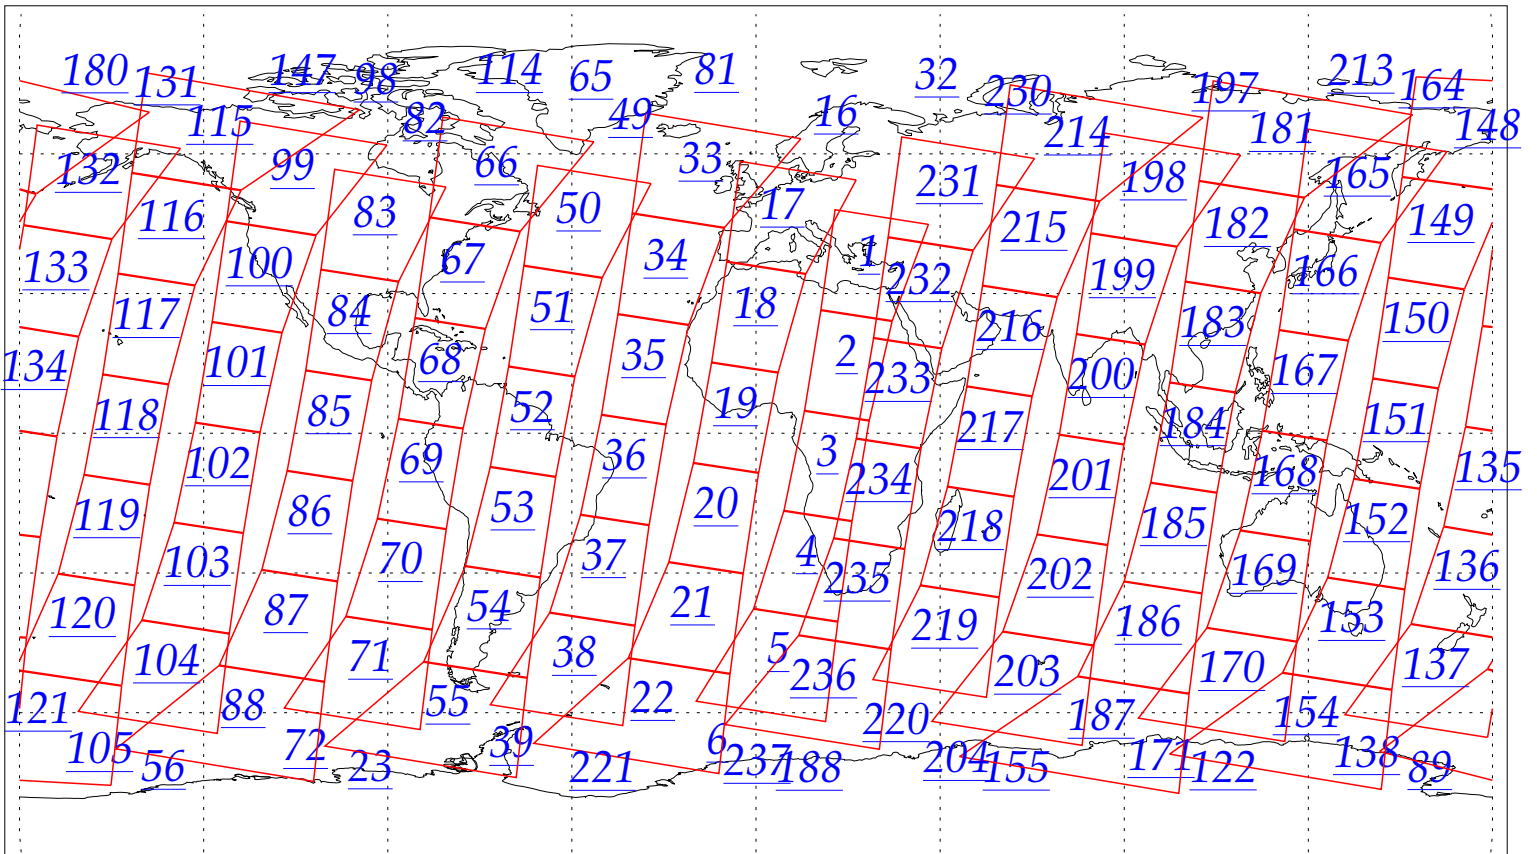

L1B Availability
AMSU Granules: 240
HSB Granules: 240
AIRS Granules: 0

12 Aug 2002
DoY 224
Aqua Day 100
Granules: 1 to 120

Granules: 121 to 240

Legend: AMSU Available, HSB Available, AIRS Available

L1B Availability
AMSU Granules: 240
HSB Granules: 240
AIRS Granules: 0

12 Aug 2002
DoY 224
Aqua Day 100

Ascending Granules

Descending Granules

Legend: AMSU Available, HSB Available, AIRS Available

L1B Availability
 AMSU Granules: 240
 HSB Granules: 240
 AIRS Granules: 0

12 Aug 2002
 DoY 224
 Aqua Day 100

Northern Hemisphere Granules

Southern Hemisphere Granules

Legend: AMSU Available, HSB Available, **AIRS Available**