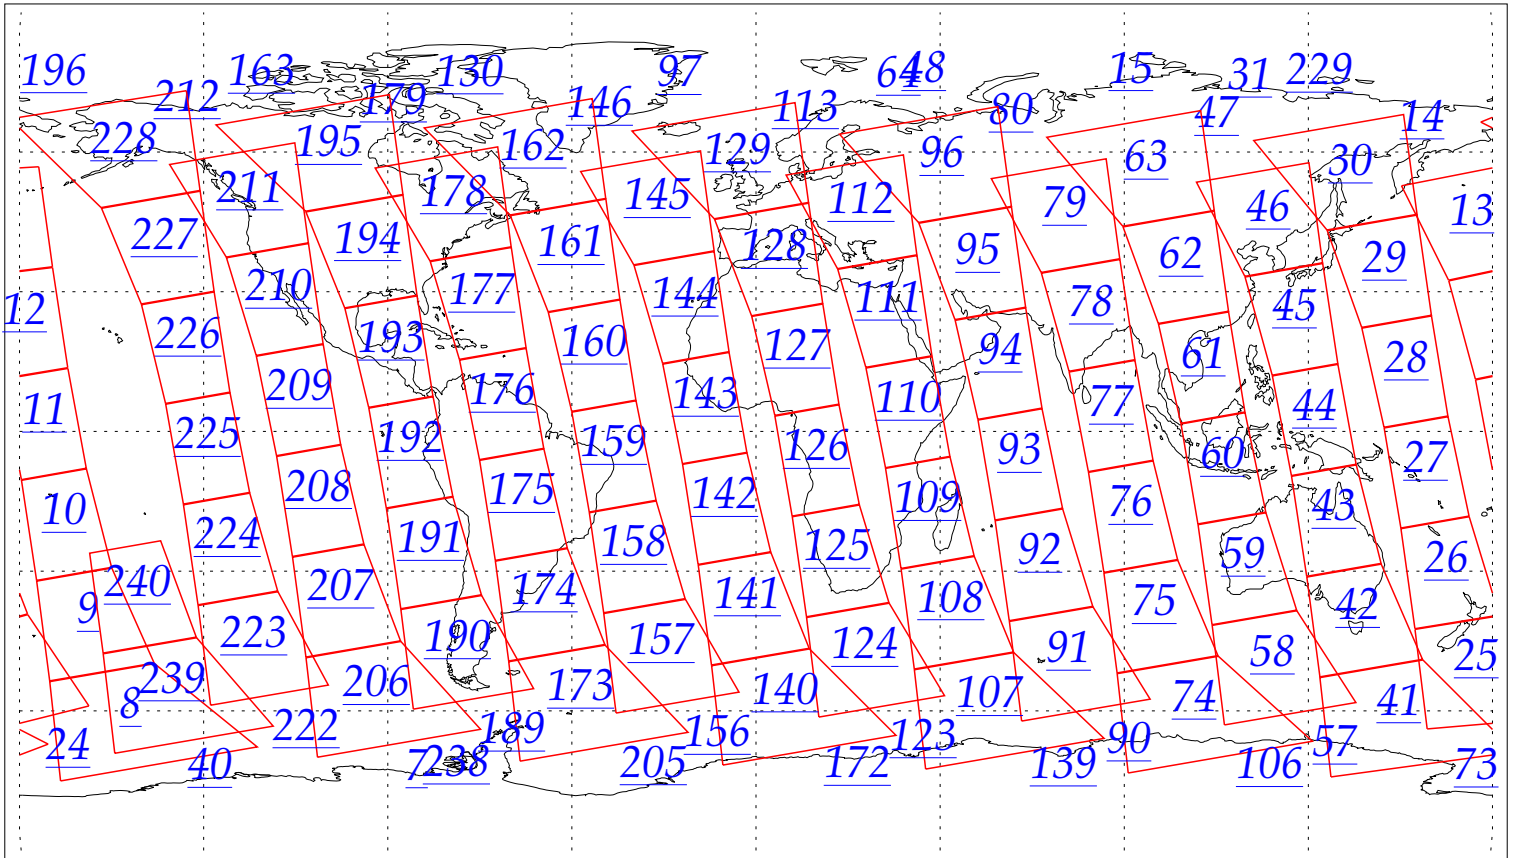

L1B Availability
AMSU Granules: 240
HSB Granules: 240
AIRS Granules: 0

12 Aug 2002
DoY 224
Aqua Day 100
Granules: 1 to 120

Granules: 121 to 240

Legend: AMSU Available, HSB Available, AIRS Available

L1B Availability
AMSU Granules: 240
HSB Granules: 240
AIRS Granules: 0

12 Aug 2002
DoY 224
Aqua Day 100

Ascending Granules

Descending Granules

Legend: AMSU Available, HSB Available, AIRS Available

L1B Availability
 AMSU Granules: 240
 HSB Granules: 240
 AIRS Granules: 0

12 Aug 2002
 DoY 224
 Aqua Day 100

Northern Hemisphere Granules

Southern Hemisphere Granules

Legend: AMSU Available, HSB Available, **AIRS Available**