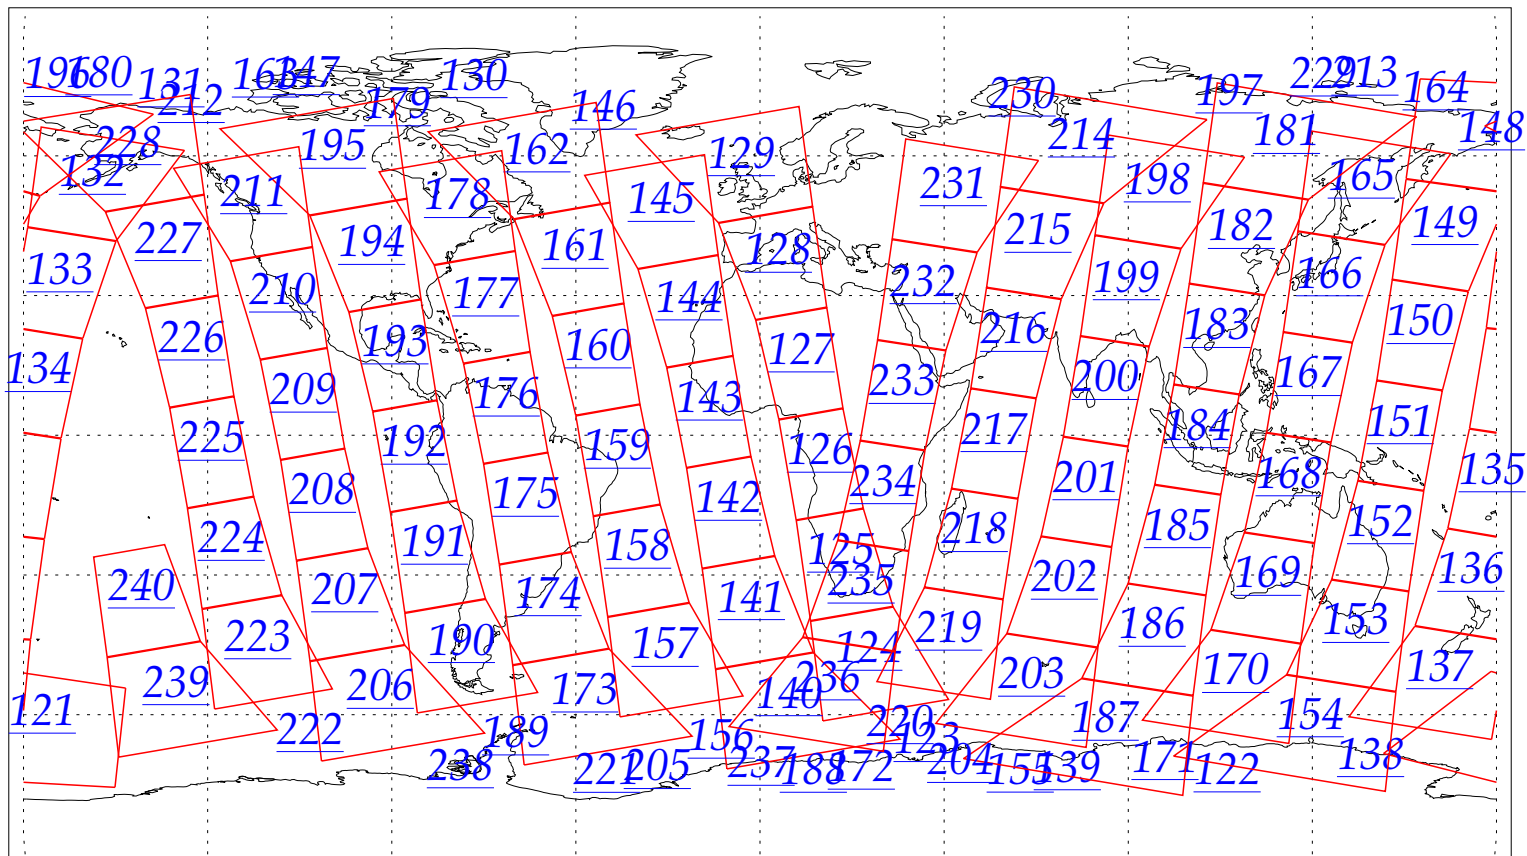

L1B Availability
AMSU Granules: 240
HSB Granules: 240
AIRS Granules: 0

12 Aug 2002
DoY 224
Aqua Day 100
Granules: 1 to 120

Granules: 121 to 240

Legend: AMSU Available, HSB Available, AIRS Available

L1B Availability
AMSU Granules: 240
HSB Granules: 240
AIRS Granules: 0

12 Aug 2002
DoY 224
Aqua Day 100

Ascending Granules

Descending Granules

Legend: AMSU Available, HSB Available, AIRS Available

L1B Availability
 AMSU Granules: 240
 HSB Granules: 240
 AIRS Granules: 0

12 Aug 2002
 DoY 224
 Aqua Day 100

Northern Hemisphere Granules

Southern Hemisphere Granules

Legend: AMSU Available, HSB Available, **AIRS Available**