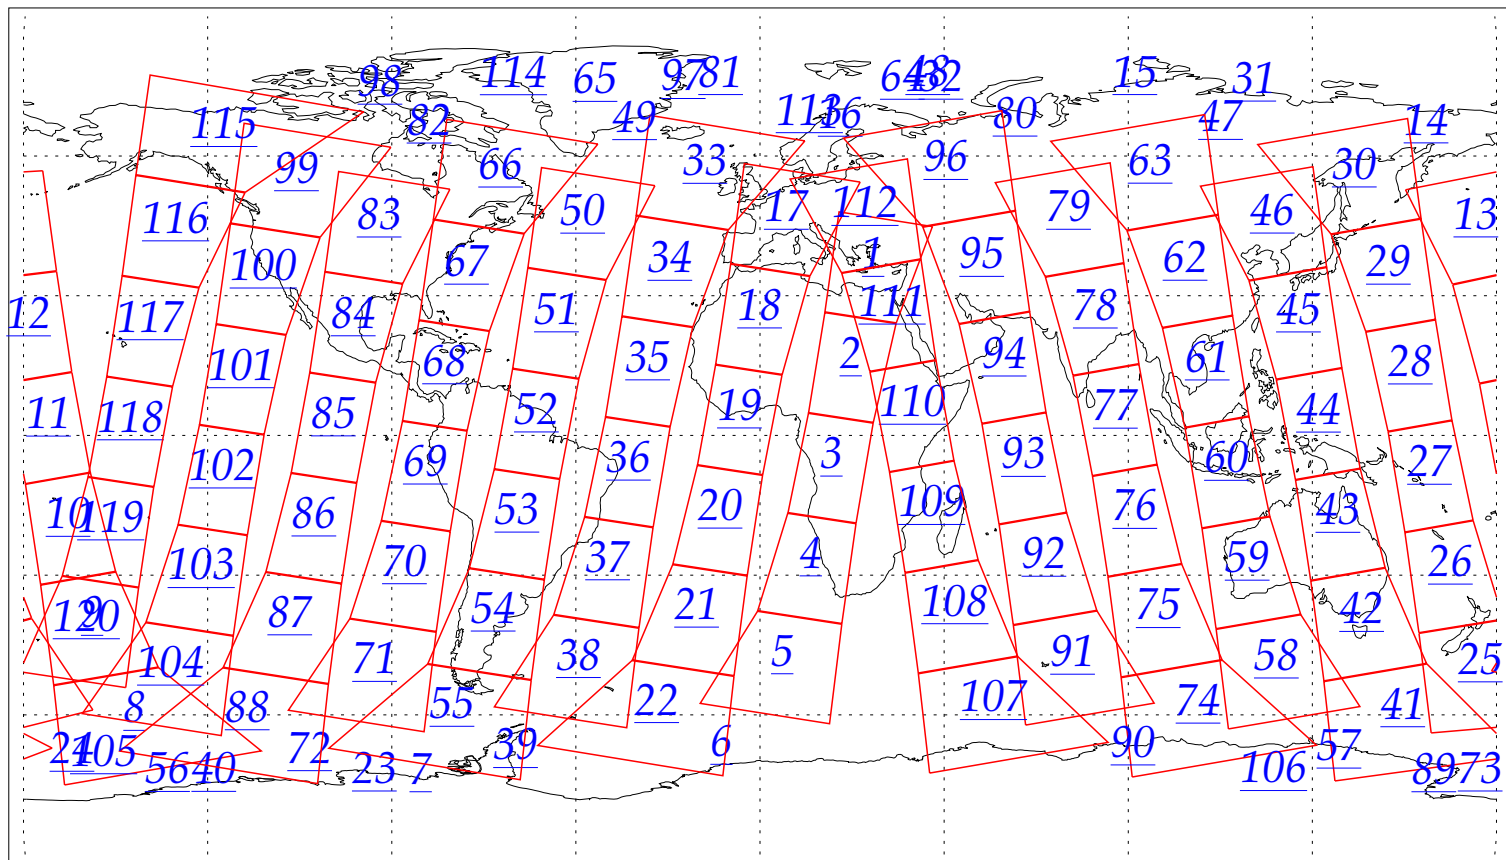

L1B Availability
AMSU Granules: 240
HSB Granules: 240
AIRS Granules: 0

12 Aug 2002
DoY 224
Aqua Day 100
Granules: 1 to 120

Granules: 121 to 240

Legend: AMSU Available, HSB Available, AIRS Available

L1B Availability
AMSU Granules: 240
HSB Granules: 240
AIRS Granules: 0

12 Aug 2002
DoY 224
Aqua Day 100

Ascending Granules

Descending Granules

Legend: AMSU Available, HSB Available, AIRS Available

L1B Availability
 AMSU Granules: 240
 HSB Granules: 240
 AIRS Granules: 0

12 Aug 2002
 DoY 224
 Aqua Day 100

Northern Hemisphere Granules

Southern Hemisphere Granules

Legend: AMSU Available, HSB Available, **AIRS Available**