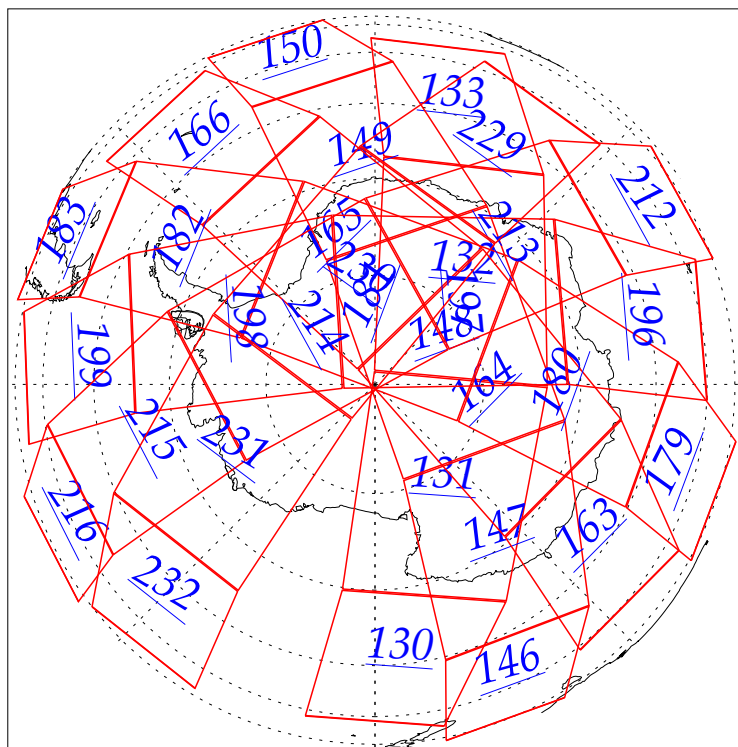

L1B Availability
AMSU Granules: 240
HSB Granules: 240
AIRS Granules: 0

11 Aug 2002
DoY 223
Aqua Day 99
Granules: 1 to 120

Granules: 121 to 240

Legend: AMSU Available, HSB Available, AIRS Available

L1B Availability
AMSU Granules: 240
HSB Granules: 240
AIRS Granules: 0

11 Aug 2002
DoY 223
Aqua Day 99

Ascending Granules

Descending Granules

Legend: AMSU Available, HSB Available, AIRS Available

L1B Availability
AMSU Granules: 240
HSB Granules: 240
AIRS Granules: 0

11 Aug 2002
DoY 223
Aqua Day 99

Northern Hemisphere Granules

Southern Hemisphere Granules

Legend: AMSU Available, HSB Available, **AIRS Available**