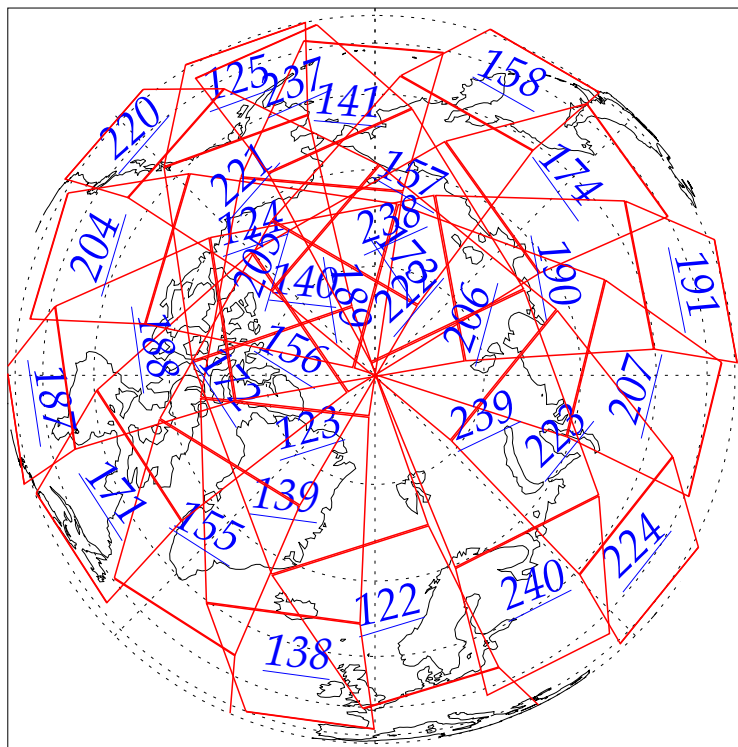

L1B Availability
AMSU Granules: 240
HSB Granules: 240
AIRS Granules: 0

11 Aug 2002
DoY 223
Aqua Day 99
Granules: 1 to 120

Granules: 121 to 240

Legend: AMSU Available, HSB Available, AIRS Available

L1B Availability
AMSU Granules: 240
HSB Granules: 240
AIRS Granules: 0

11 Aug 2002
DoY 223
Aqua Day 99

Ascending Granules

Descending Granules

Legend: AMSU Available, HSB Available, AIRS Available

L1B Availability
AMSU Granules: 240
HSB Granules: 240
AIRS Granules: 0

11 Aug 2002
DoY 223
Aqua Day 99

Northern Hemisphere Granules

Southern Hemisphere Granules

Legend: AMSU Available, HSB Available, **AIRS Available**