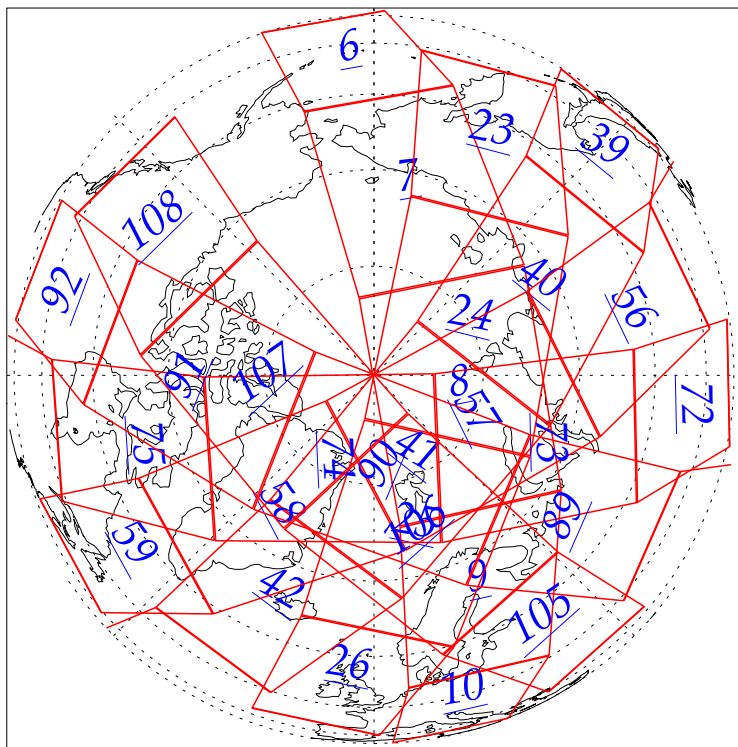

L1B Availability
AMSU Granules: 240
HSB Granules: 240
AIRS Granules: 0

11 Aug 2002
DoY 223
Aqua Day 99
Granules: 1 to 120

Granules: 121 to 240

Legend: AMSU Available, HSB Available, AIRS Available

L1B Availability
AMSU Granules: 240
HSB Granules: 240
AIRS Granules: 0

11 Aug 2002
DoY 223
Aqua Day 99

Ascending Granules

Descending Granules

Legend: AMSU Available, HSB Available, AIRS Available

L1B Availability
AMSU Granules: 240
HSB Granules: 240
AIRS Granules: 0

11 Aug 2002
DoY 223
Aqua Day 99

Northern Hemisphere Granules

Southern Hemisphere Granules

Legend: AMSU Available, HSB Available, **AIRS Available**