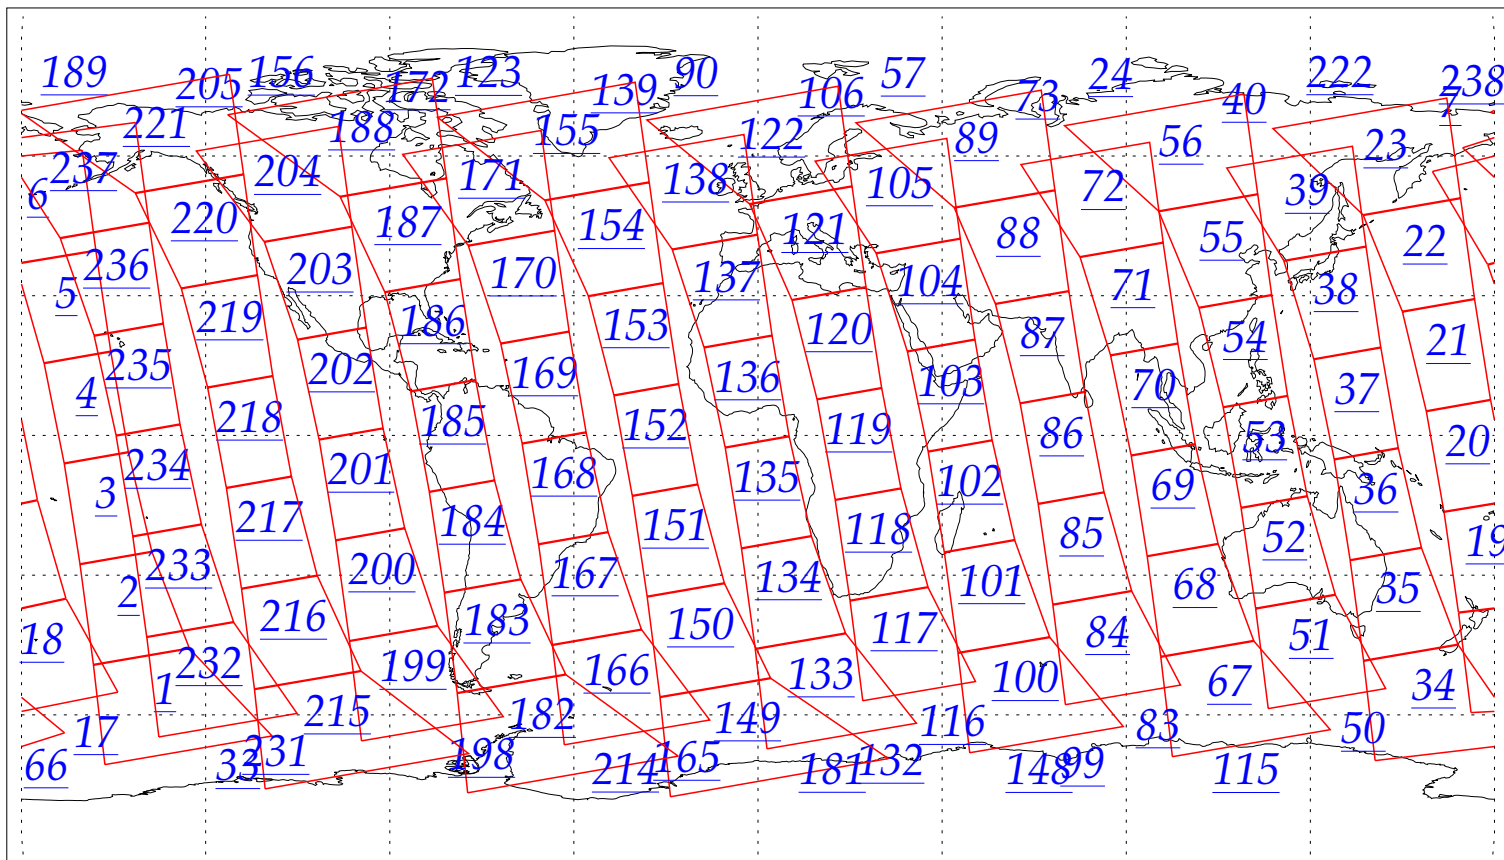

L1B Availability
AMSU Granules: 240
HSB Granules: 240
AIRS Granules: 0

11 Aug 2002
DoY 223
Aqua Day 99
Granules: 1 to 120

Granules: 121 to 240

Legend: AMSU Available, HSB Available, AIRS Available

L1B Availability
AMSU Granules: 240
HSB Granules: 240
AIRS Granules: 0

11 Aug 2002
DoY 223
Aqua Day 99

Ascending Granules

Descending Granules

Legend: AMSU Available, HSB Available, AIRS Available

L1B Availability
AMSU Granules: 240
HSB Granules: 240
AIRS Granules: 0

11 Aug 2002
DoY 223
Aqua Day 99

Northern Hemisphere Granules

Southern Hemisphere Granules

Legend: AMSU Available, HSB Available, **AIRS Available**