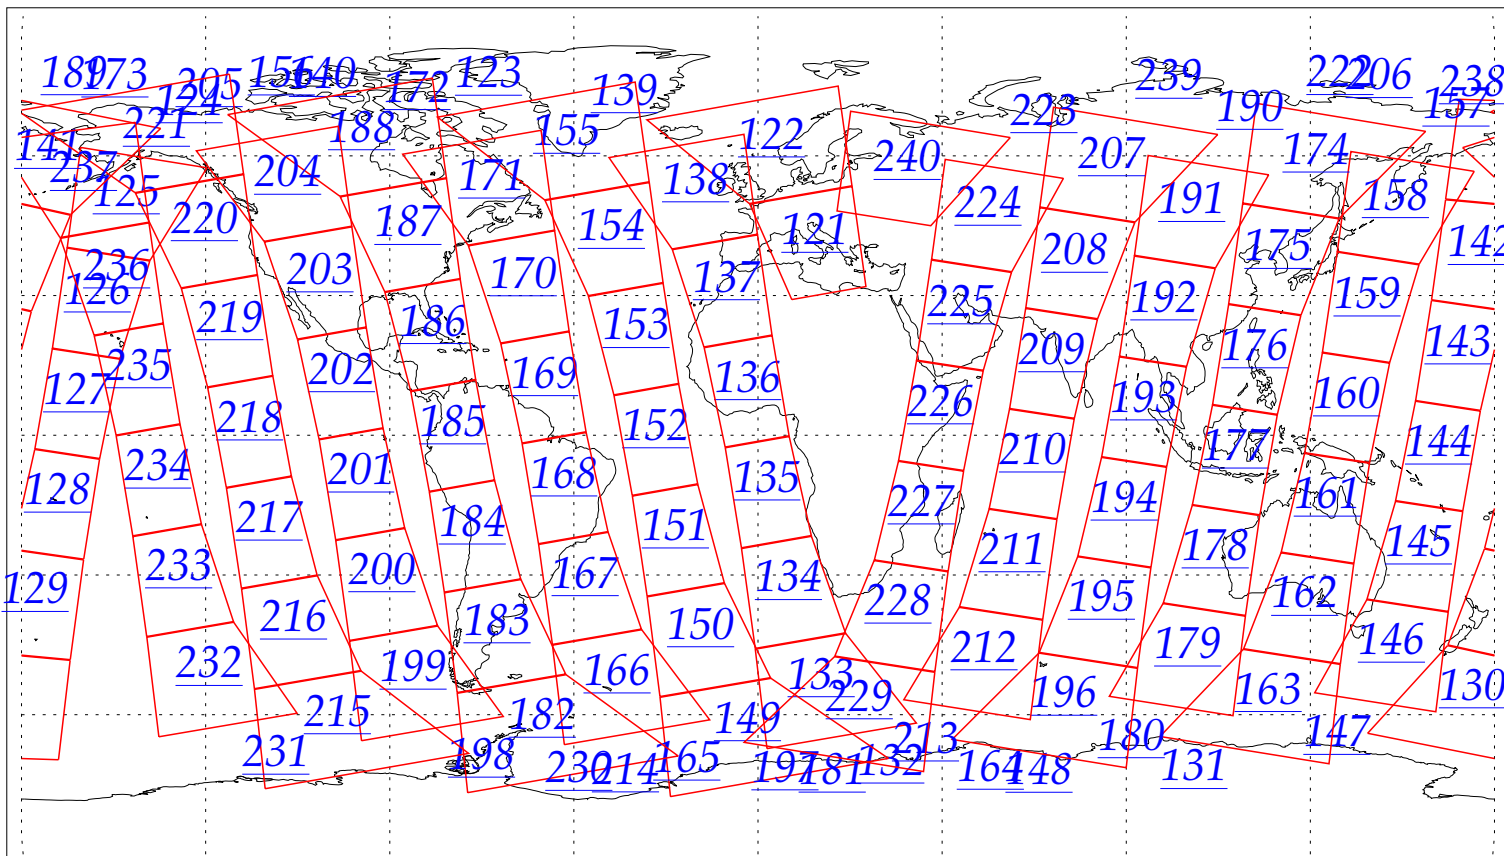

L1B Availability
AMSU Granules: 240
HSB Granules: 240
AIRS Granules: 0

11 Aug 2002
DoY 223
Aqua Day 99
Granules: 1 to 120

Granules: 121 to 240

Legend: AMSU Available, HSB Available, AIRS Available

L1B Availability
AMSU Granules: 240
HSB Granules: 240
AIRS Granules: 0

11 Aug 2002
DoY 223
Aqua Day 99

Ascending Granules

Descending Granules

Legend: AMSU Available, HSB Available, AIRS Available

L1B Availability
AMSU Granules: 240
HSB Granules: 240
AIRS Granules: 0

11 Aug 2002
DoY 223
Aqua Day 99

Northern Hemisphere Granules

Southern Hemisphere Granules

Legend: AMSU Available, HSB Available, **AIRS Available**