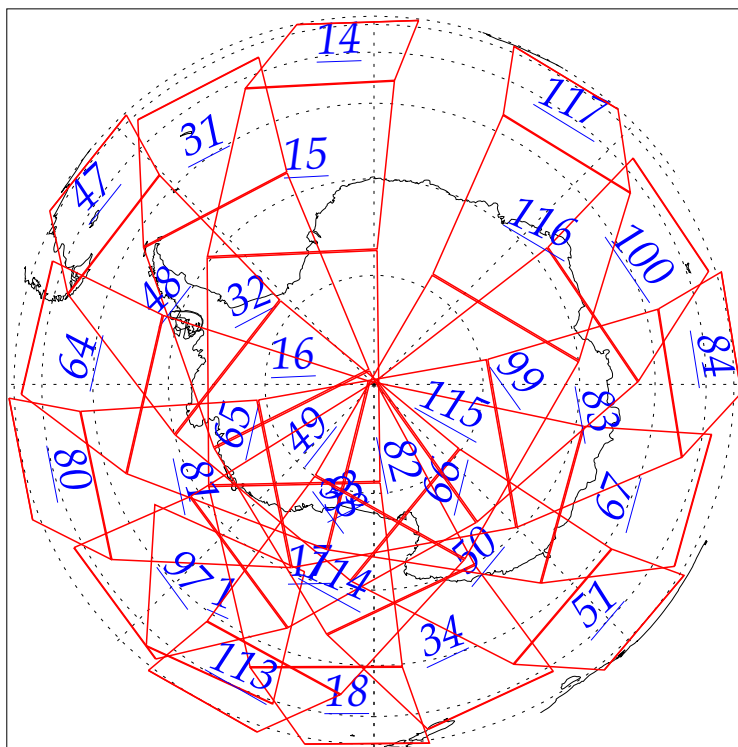

L1B Availability
AMSU Granules: 240
HSB Granules: 240
AIRS Granules: 0

11 Aug 2002
DoY 223
Aqua Day 99
Granules: 1 to 120

Granules: 121 to 240

Legend: AMSU Available, HSB Available, AIRS Available

L1B Availability
AMSU Granules: 240
HSB Granules: 240
AIRS Granules: 0

11 Aug 2002
DoY 223
Aqua Day 99

Ascending Granules

Descending Granules

Legend: AMSU Available, HSB Available, AIRS Available

L1B Availability
AMSU Granules: 240
HSB Granules: 240
AIRS Granules: 0

11 Aug 2002
DoY 223
Aqua Day 99

Northern Hemisphere Granules

Southern Hemisphere Granules

Legend: AMSU Available, HSB Available, **AIRS Available**