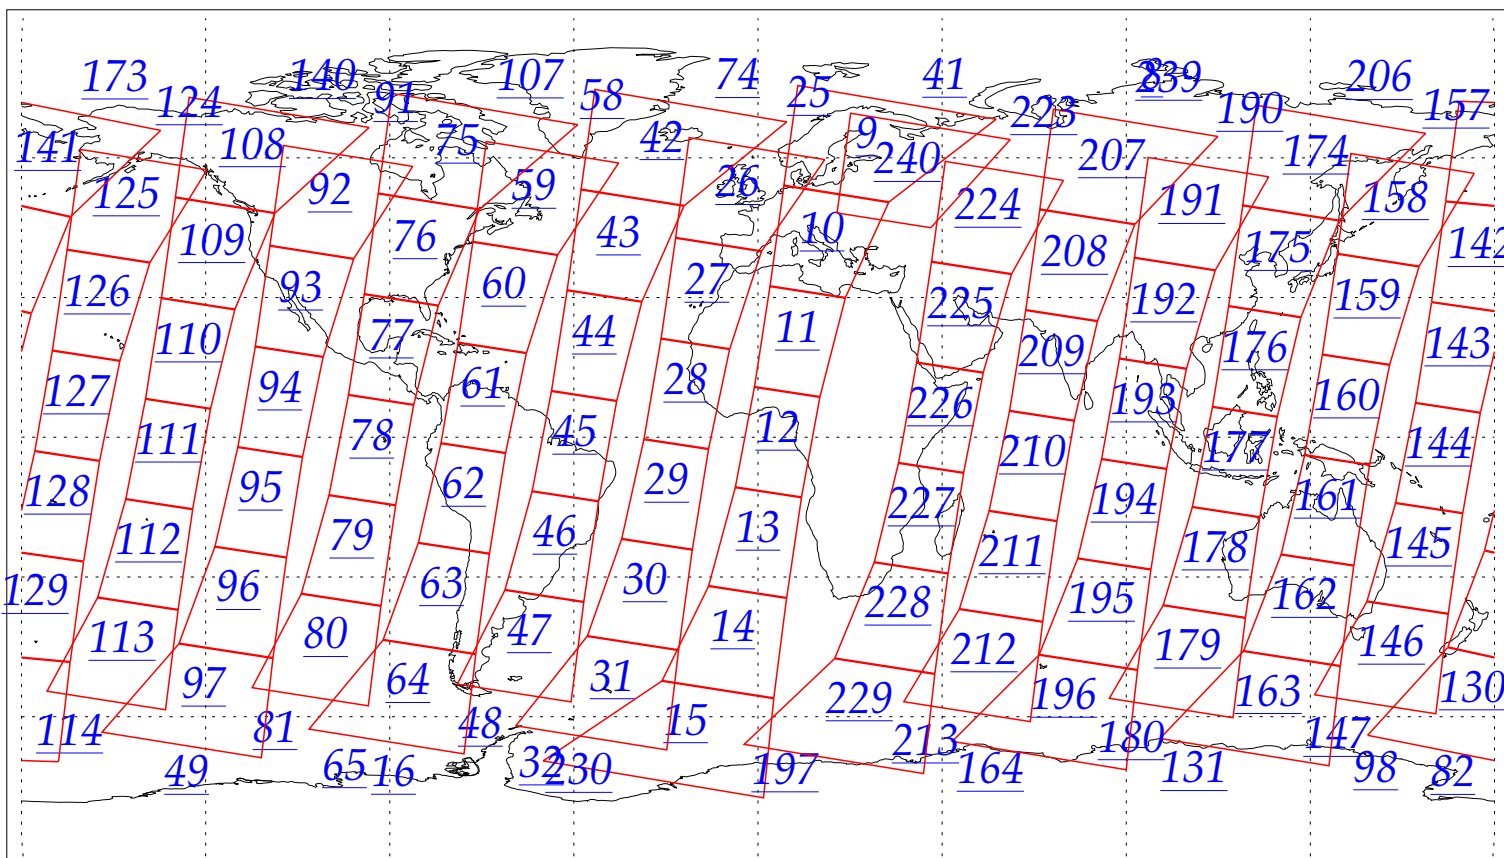

L1B Availability
AMSU Granules: 240
HSB Granules: 240
AIRS Granules: 0

11 Aug 2002
DoY 223
Aqua Day 99
Granules: 1 to 120

Granules: 121 to 240

Legend: AMSU Available, HSB Available, AIRS Available

L1B Availability
AMSU Granules: 240
HSB Granules: 240
AIRS Granules: 0

11 Aug 2002
DoY 223
Aqua Day 99

Ascending Granules

Descending Granules

Legend: AMSU Available, HSB Available, AIRS Available

L1B Availability
AMSU Granules: 240
HSB Granules: 240
AIRS Granules: 0

11 Aug 2002
DoY 223
Aqua Day 99

Northern Hemisphere Granules

Southern Hemisphere Granules

Legend: AMSU Available, HSB Available, **AIRS Available**