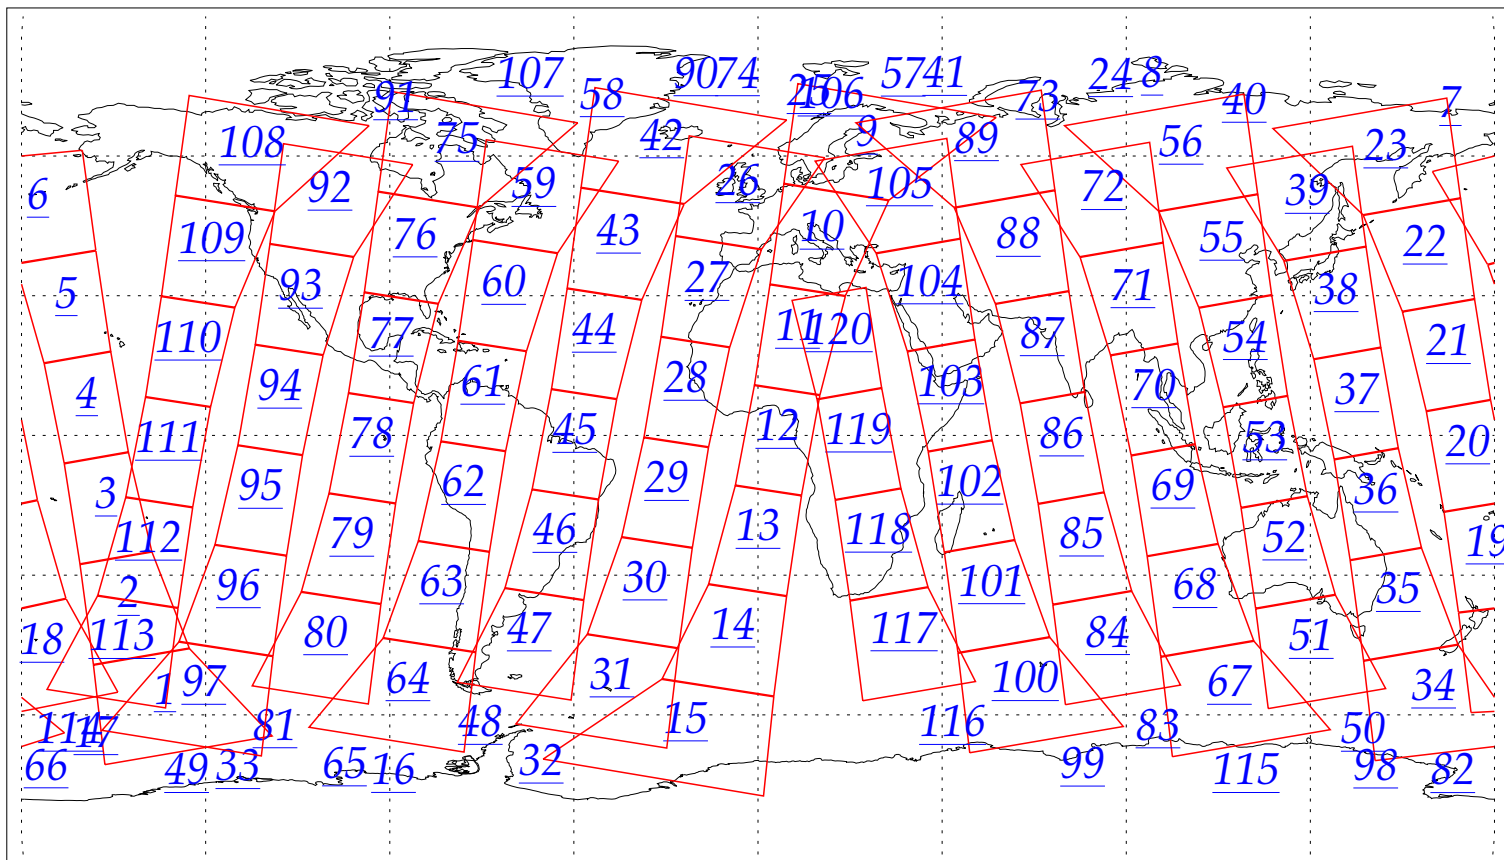

L1B Availability
AMSU Granules: 240
HSB Granules: 240
AIRS Granules: 0

11 Aug 2002
DoY 223
Aqua Day 99
Granules: 1 to 120

Granules: 121 to 240

Legend: AMSU Available, HSB Available, AIRS Available

L1B Availability
AMSU Granules: 240
HSB Granules: 240
AIRS Granules: 0

11 Aug 2002
DoY 223
Aqua Day 99

Ascending Granules

Descending Granules

Legend: AMSU Available, HSB Available, AIRS Available

L1B Availability
AMSU Granules: 240
HSB Granules: 240
AIRS Granules: 0

11 Aug 2002
DoY 223
Aqua Day 99

Northern Hemisphere Granules

Southern Hemisphere Granules

Legend: AMSU Available, HSB Available, **AIRS Available**